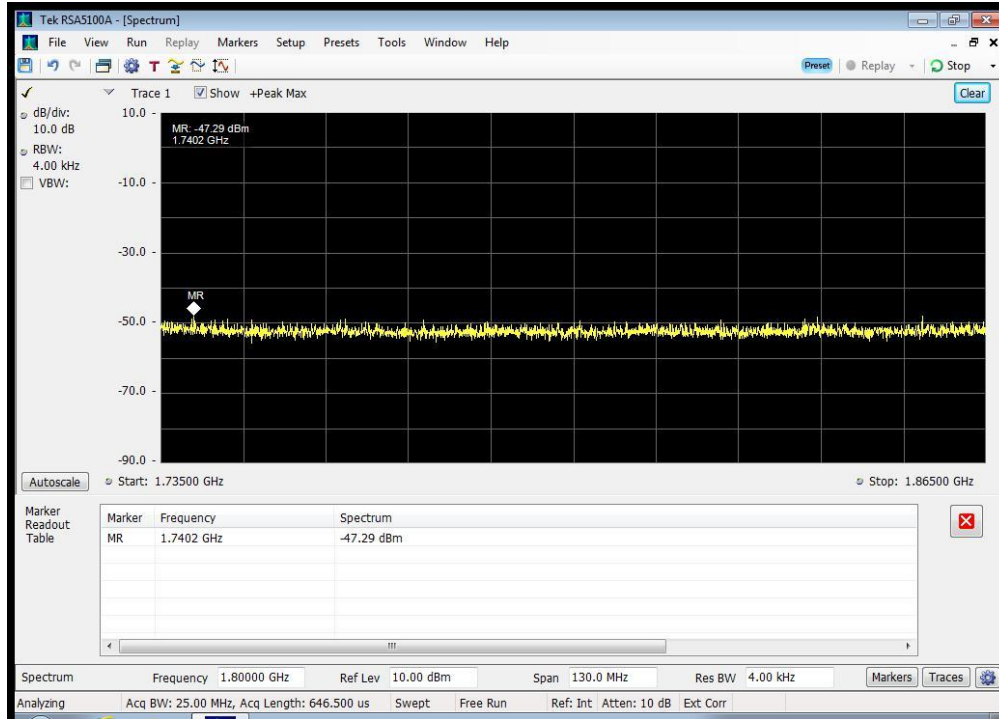

QPSK_1643.5 MHz_1644 - 1660 MHz

QPSK_1643.5 MHz_1660 - 1670 MHz

QPSK_1643.5 MHz_1670 - 1735 MHz

QPSK_1643.5 MHz_1735 - 1865 MHz

QPSK_1643.5 MHz_1865 - 3250 MHz

QPSK_1643.5 MHz_3250 - 3330 MHz

QPSK_1643.5 MHz_3330 - 4000 MHz