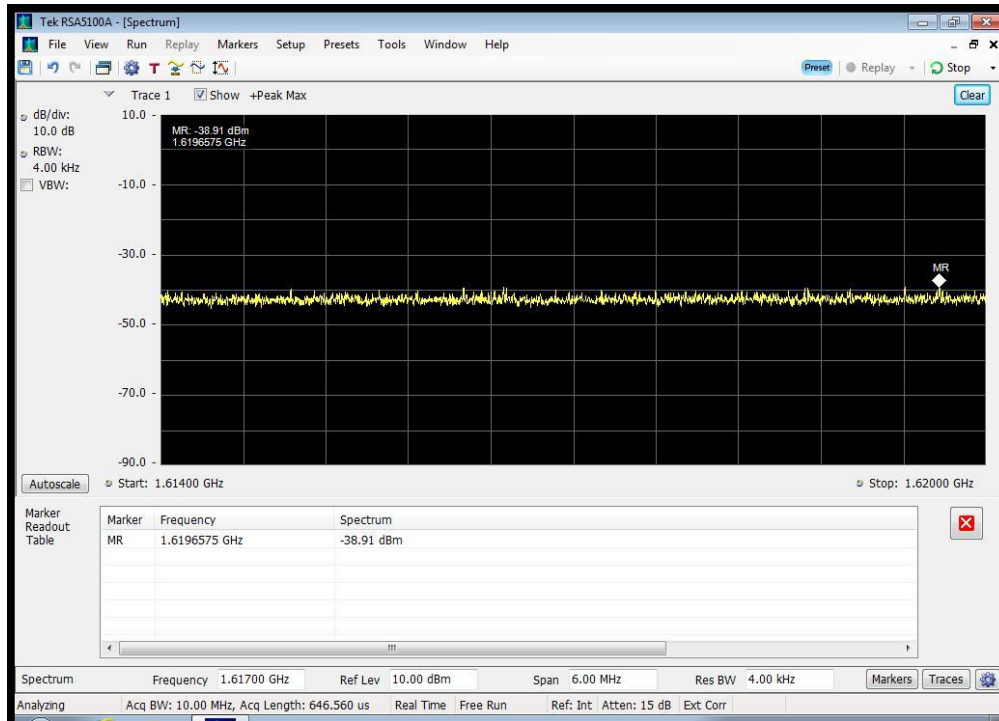

QPSK_1660.5 MHz_1610 - 1610.6 MHz

QPSK_1660.5 MHz_1610.6 - 1613.8 MHz

QPSK_1660.5 MHz_1613.8 - 1614 MHz

QPSK_1660.5 MHz_1614 - 1620 MHz

QPSK_1660.5 MHz_1620 - 1624.5 MHz

QPSK_1660.5 MHz_1624.5 - 1625.5 MHz