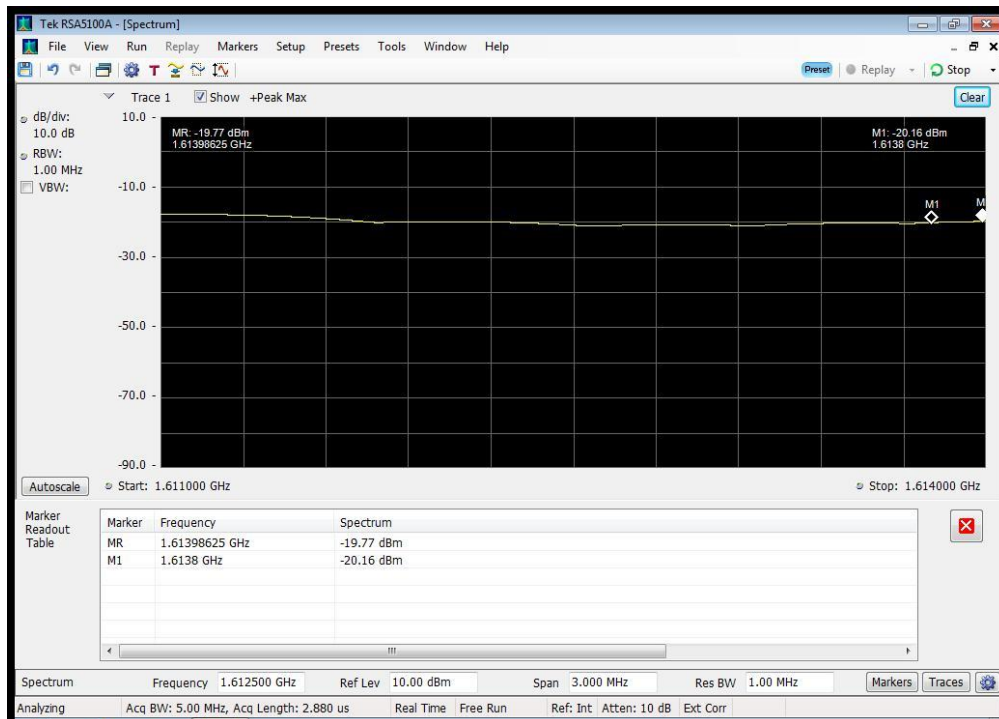

QPSK_1643.5 MHz_1613.8 - 1614 MHz