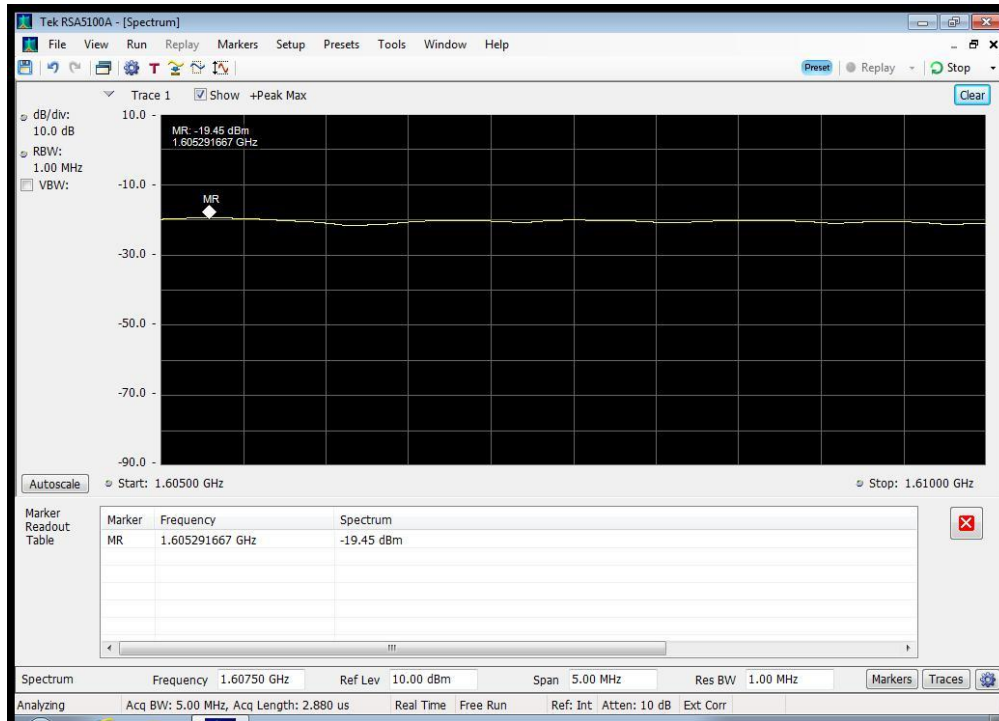

QPSK_1643.5 MHz_12000 - 18000 MHz

QPSK_1643.5 MHz_1525 - 1559 MHz

QPSK_1643.5 MHz_1559 - 1585 MHz

QPSK_1643.5 MHz_1585 - 1605 MHz

QPSK_1643.5 MHz_1605 - 1610 MHz

QPSK_1643.5 MHz_1610 - 1610.6 MHz

QPSK_1643.5 MHz_1610.6 - 1613.8 MHz