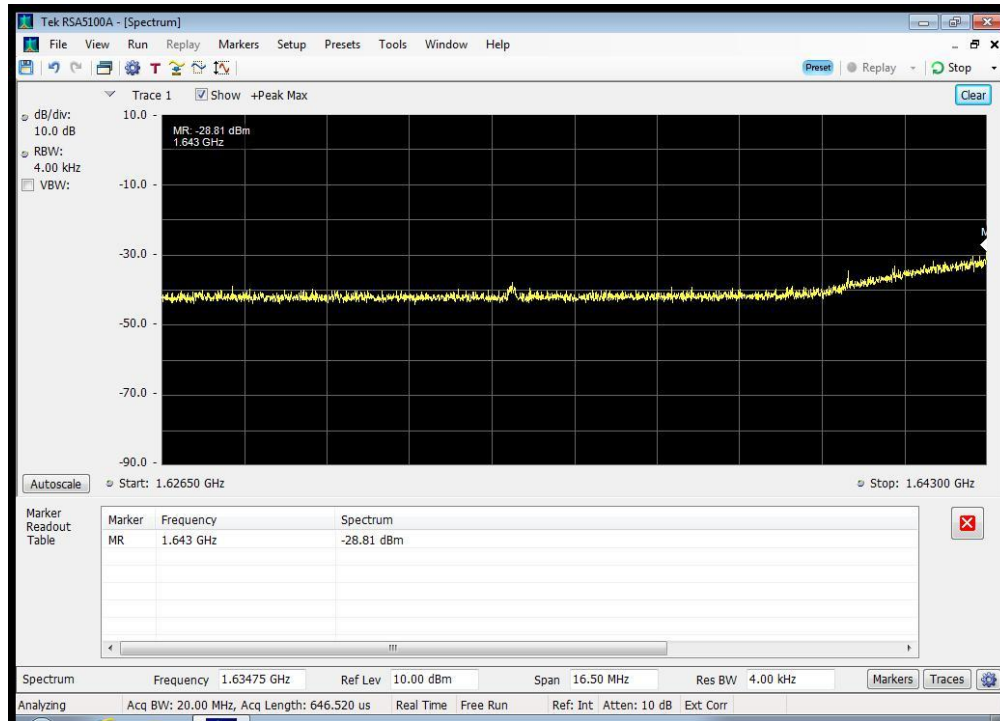

QPSK_1643.5 MHz_1613.8 - 1614 MHz

QPSK_1643.5 MHz_1614 - 1620 MHz

QPSK_1643.5 MHz_1620 - 1624.5 MHz

QPSK_1643.5 MHz_1624.5 - 1625.5 MHz

QPSK_1643.5 MHz_1625.5 - 1626.5 MHz

QPSK_1643.5 MHz_1626.5 - 1643 MHz