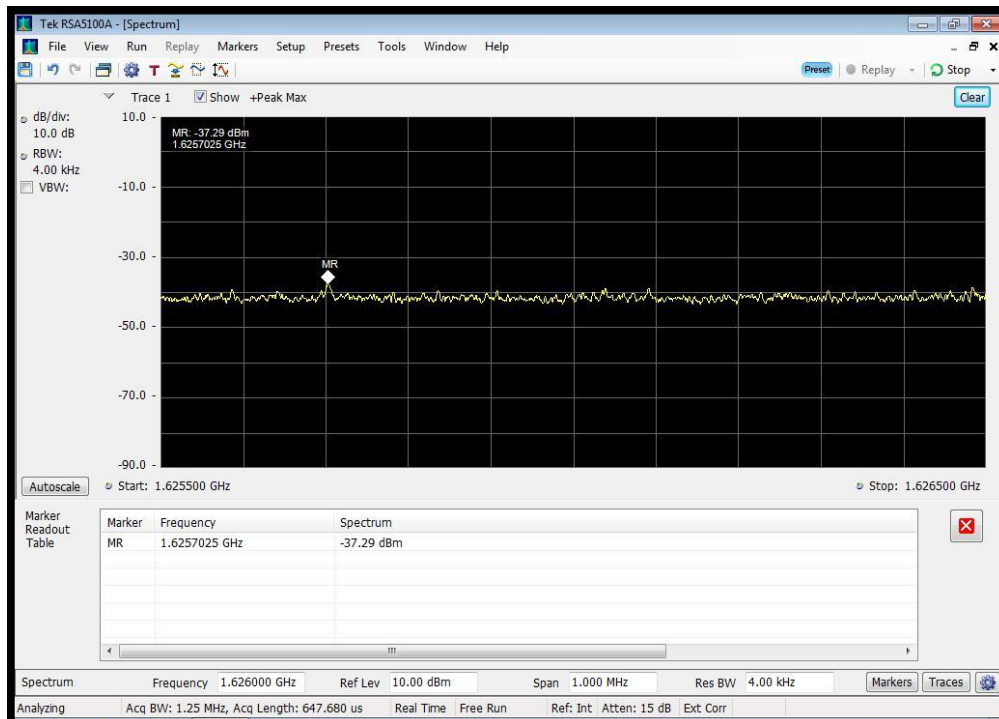

QPSK_1660.5 MHz_1625.5 - 1626.5 MHz