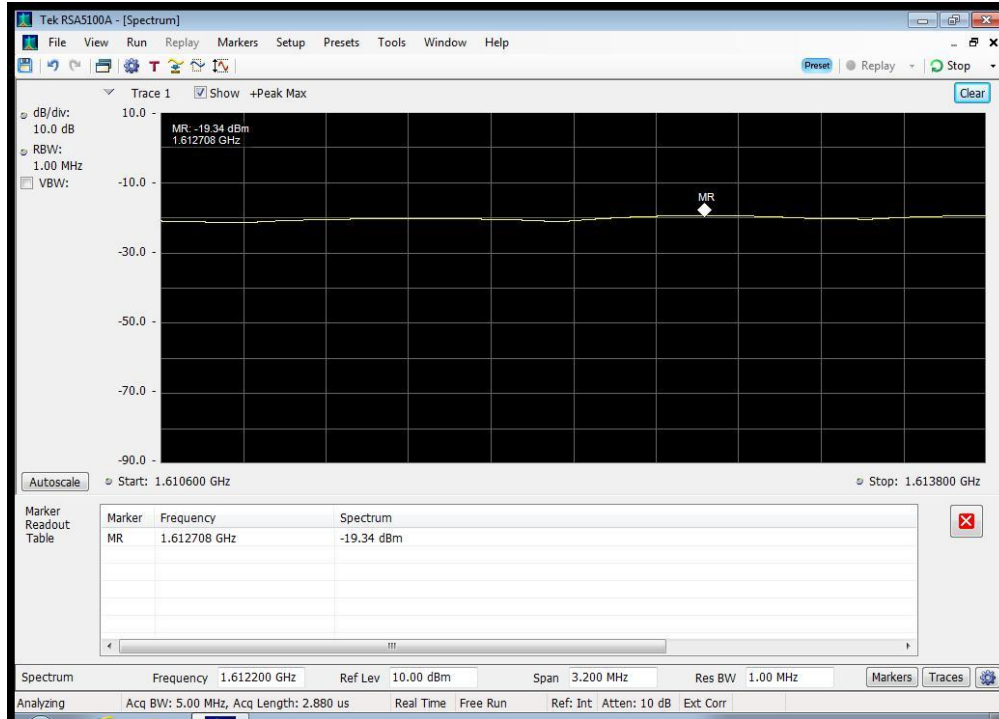

QPSK_1643.5 MHz_12000 - 18000 MHz

QPSK_1643.5 MHz_1525 - 1559 MHz

QPSK_1643.5 MHz_1559 - 1585 MHz

QPSK_1643.5 MHz_1585 - 1605 MHz

QPSK_1643.5 MHz_1605 - 1610 MHz

QPSK_1643.5 MHz_1610 - 1610.6 MHz

QPSK_1643.5 MHz_1610.6 - 1613.8 MHz