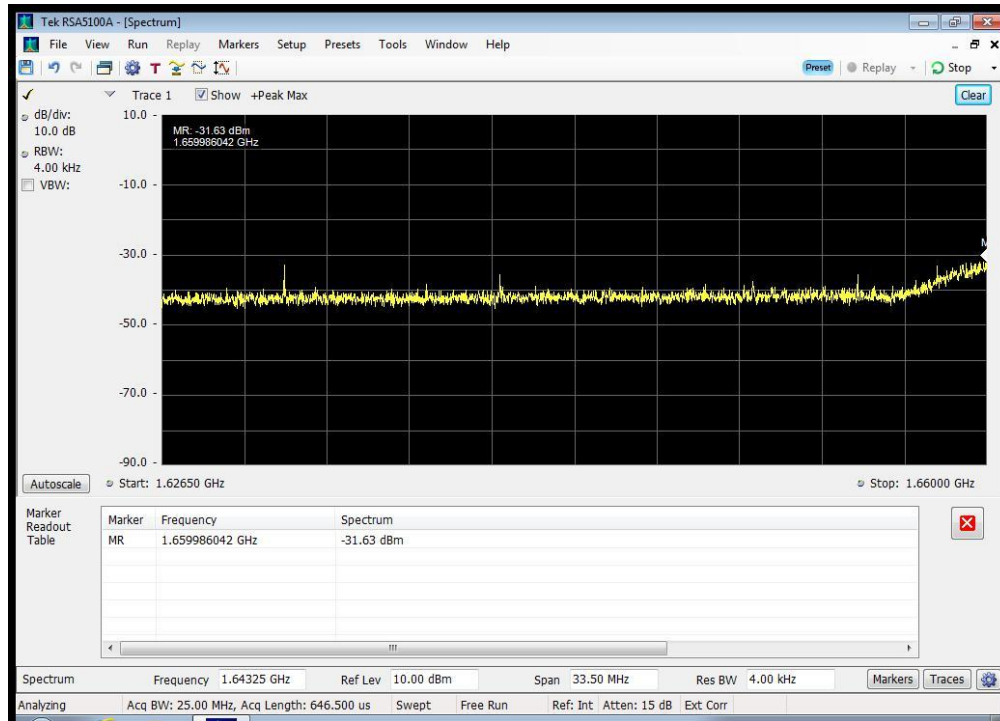

QPSK_1660.5 MHz_1626.5 - 1660 MHz