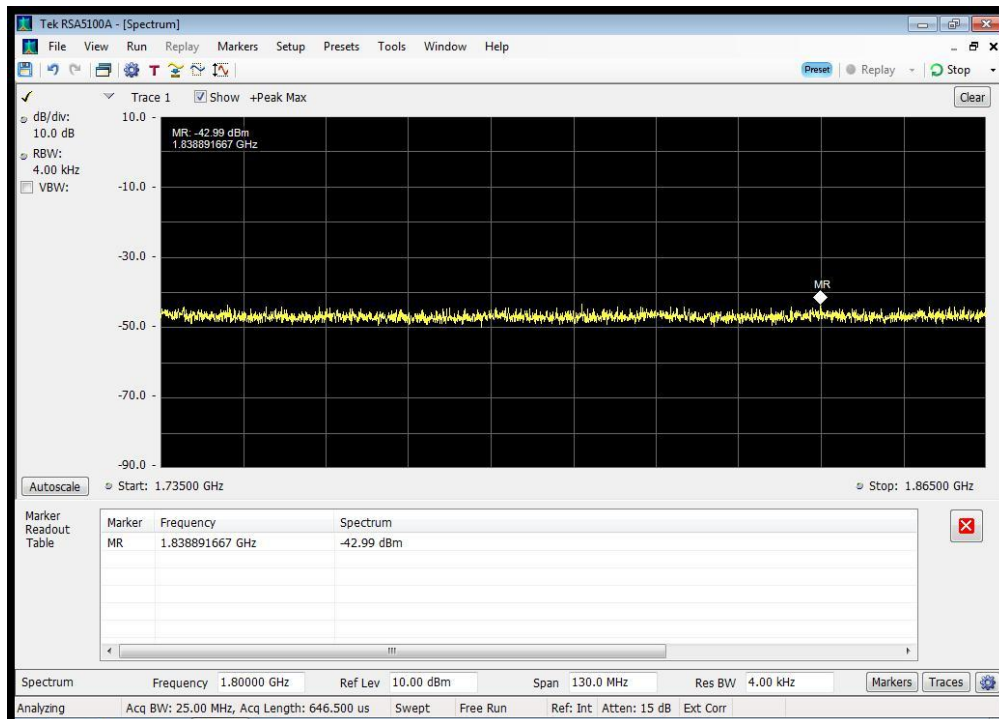

QPSK_1660.5 MHz_1625.5 - 1626.5 MHz

QPSK_1660.5 MHz_1626.5 - 1660 MHz

QPSK_1660.5 MHz_1661 - 1670 MHz

QPSK_1660.5 MHz_1670 - 1735 MHz

QPSK_1660.5 MHz_1735 - 1865 MHz

QPSK_1660.5 MHz_1865 - 3250 MHz

QPSK_1660.5 MHz_3250 - 3330 MHz