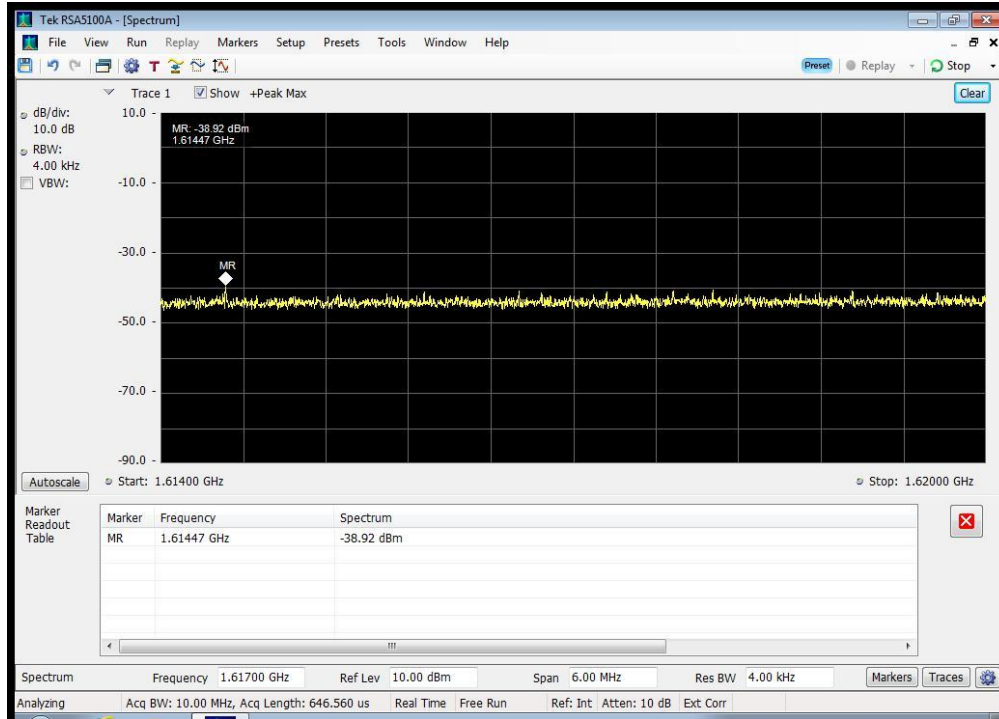

QPSK_1643.5 MHz_1614 - 1620 MHz