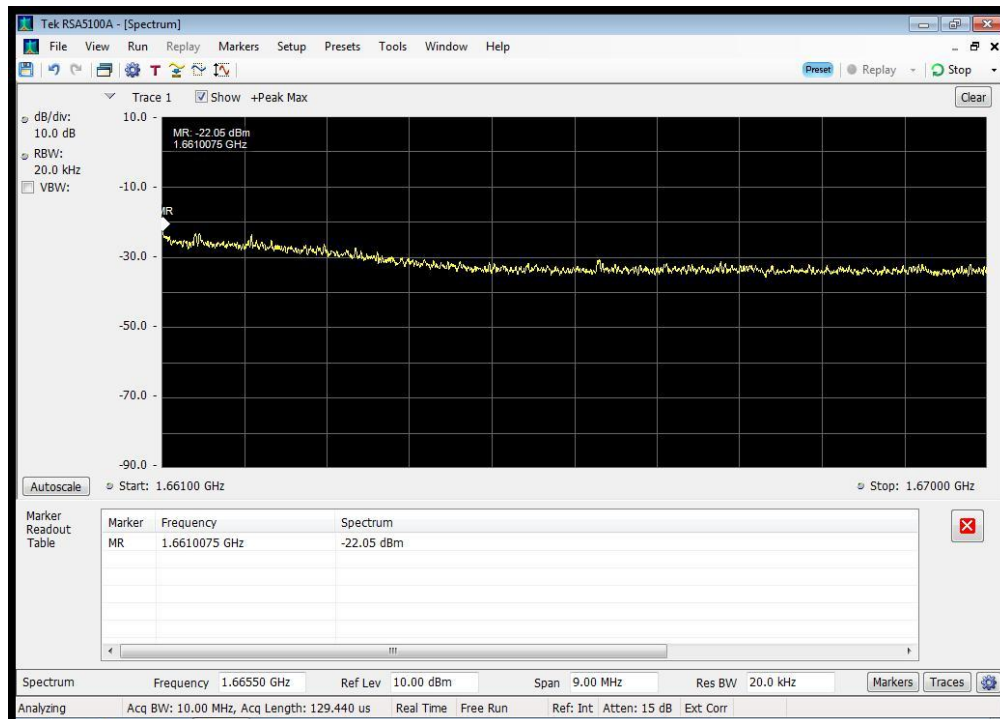

QPSK_1660.5 MHz_1625.5 - 1626.5 MHz

QPSK_1660.5 MHz_1626.5 - 1660 MHz

QPSK_1660.5 MHz_1661 - 1670 MHz

QPSK_1660.5 MHz_1670 - 1735 MHz

QPSK_1660.5 MHz_1735 - 1865 MHz

QPSK_1660.5 MHz_1865 - 3250 MHz

QPSK_1660.5 MHz_3250 - 3330 MHz