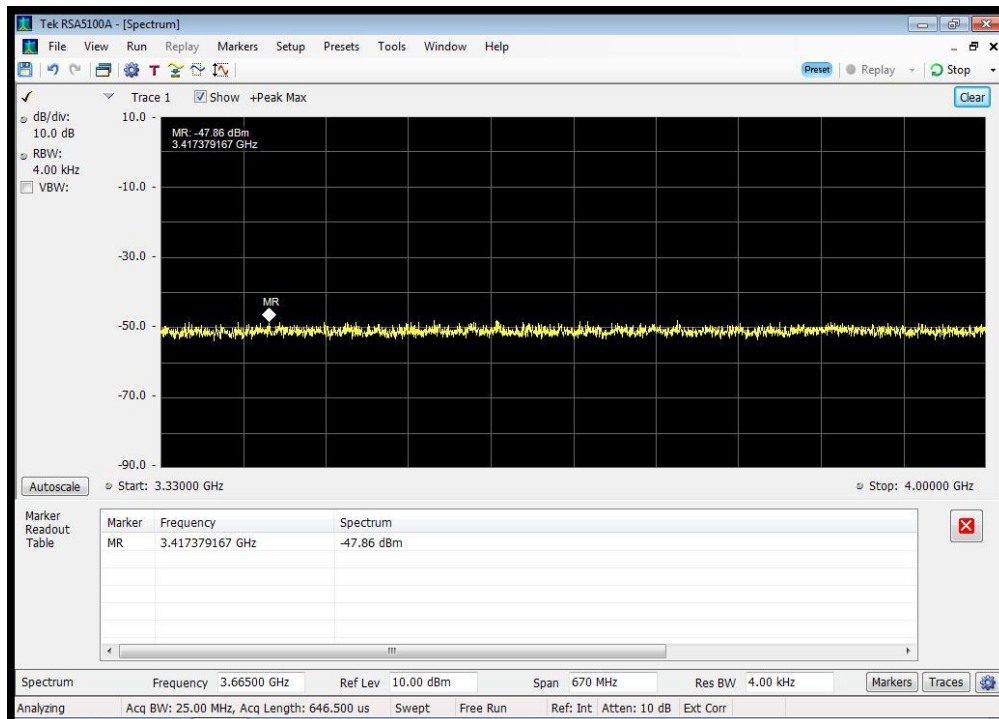

QPSK_1643.5 MHz_1644 - 1660 MHz

QPSK_1643.5 MHz_1660 - 1670 MHz

QPSK_1643.5 MHz_1670 - 1735 MHz

QPSK_1643.5 MHz_1735 - 1865 MHz

QPSK_1643.5 MHz_1865 - 3250 MHz

QPSK_1643.5 MHz_3250 - 3330 MHz

QPSK_1643.5 MHz_3330 - 4000 MHz