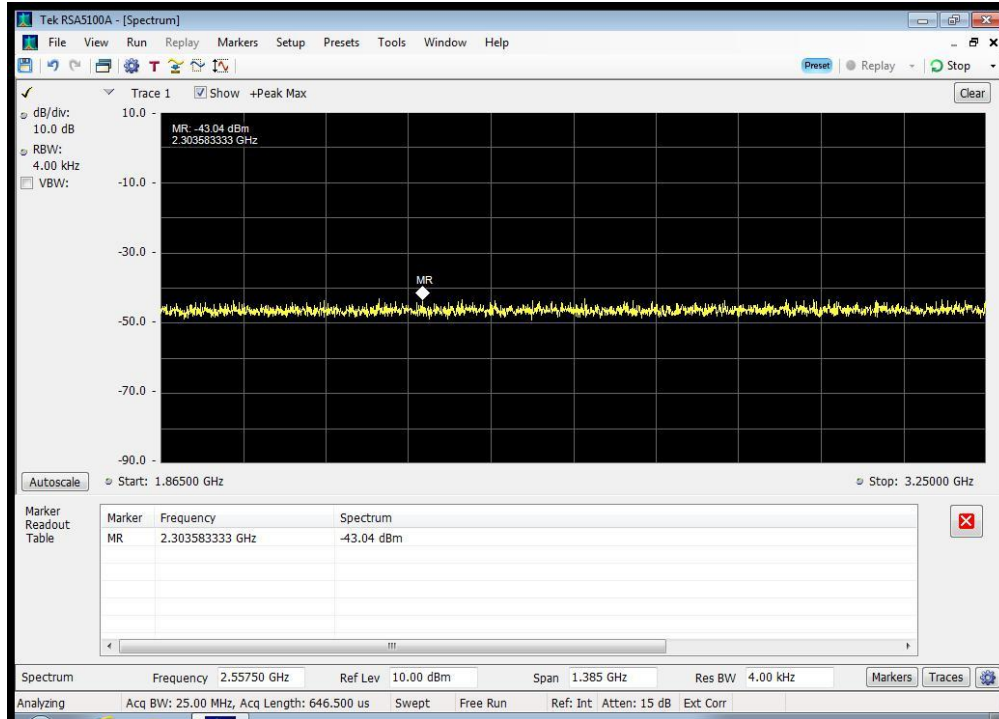

QPSK_1660.5 MHz_1625.5 - 1626.5 MHz

QPSK_1660.5 MHz_1626.5 - 1660 MHz

QPSK_1660.5 MHz_1661 - 1670 MHz

QPSK_1660.5 MHz_1670 - 1735 MHz

QPSK_1660.5 MHz_1735 - 1865 MHz

QPSK_1660.5 MHz_1865 - 3250 MHz

QPSK_1660.5 MHz_3250 - 3330 MHz