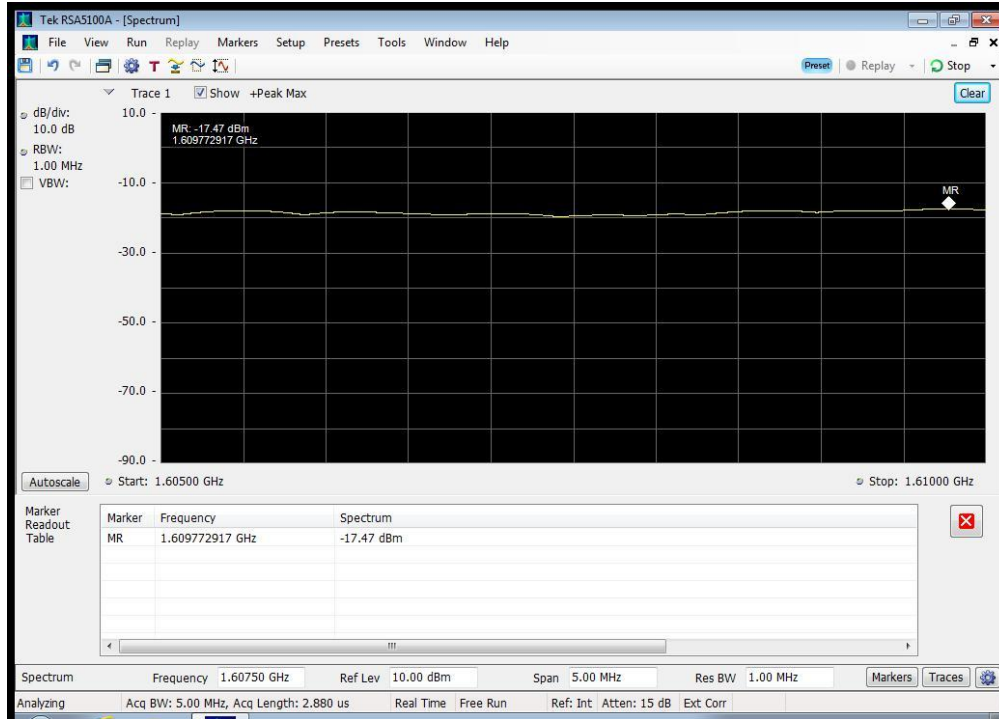

QPSK_1643.5 MHz_4000 - 12000 MHz

QPSK_1660.5 MHz_10k - 1525 MHz

QPSK_1660.5 MHz_12000 - 18000 MHz

QPSK_1660.5 MHz_1525 - 1559 MHz

QPSK_1660.5 MHz_1559 - 1585 MHz

QPSK_1660.5 MHz_1585 - 1605 MHz

QPSK_1660.5 MHz_1605 - 1610 MHz