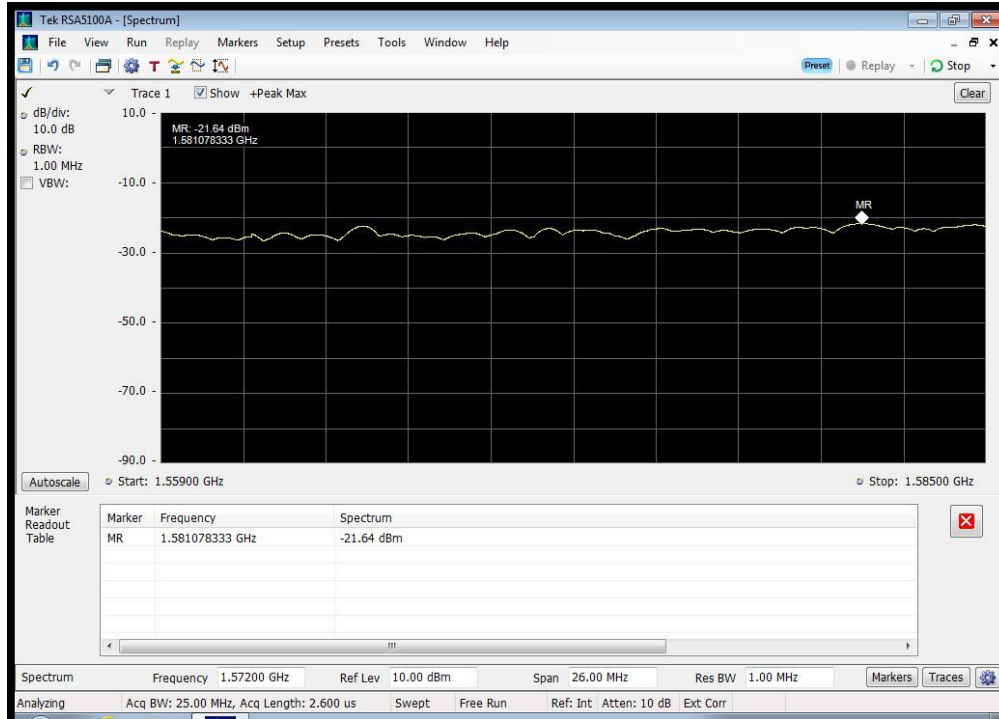

QPSK_1643.5 MHz_12000 - 18000 MHz

QPSK_1643.5 MHz_1525 - 1559 MHz

QPSK_1643.5 MHz_1559 - 1585 MHz

QPSK_1643.5 MHz_1585 - 1605 MHz

QPSK_1643.5 MHz_1605 - 1610 MHz

QPSK_1643.5 MHz_1610 - 1610.6 MHz

QPSK_1643.5 MHz_1610.6 - 1613.8 MHz