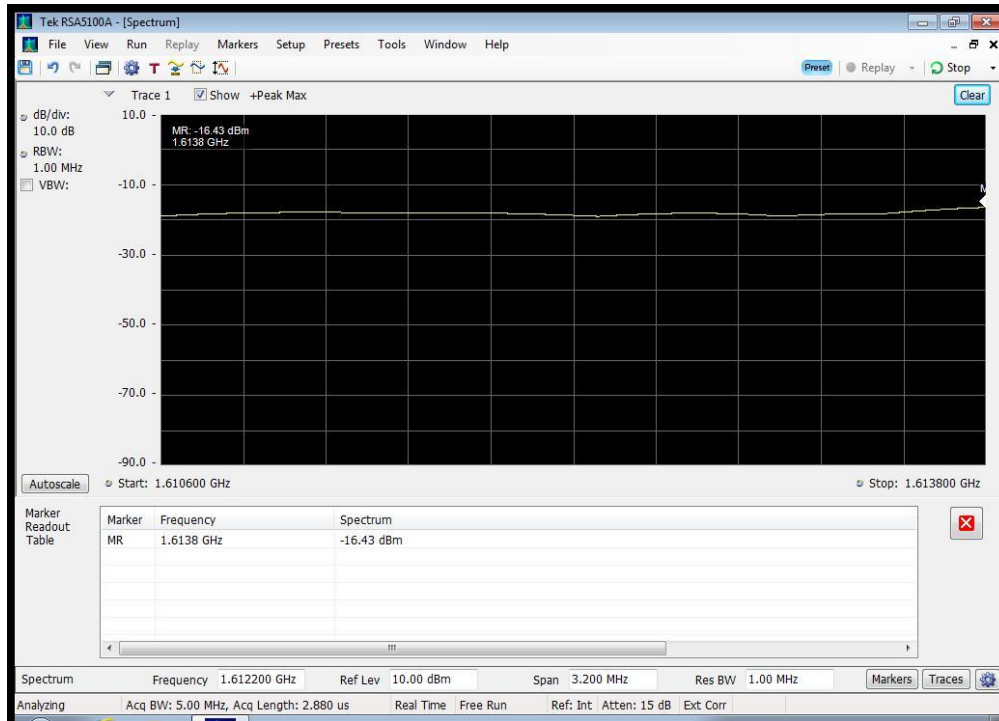

QPSK_1660.5 MHz_1610.6 - 1613.8 MHz