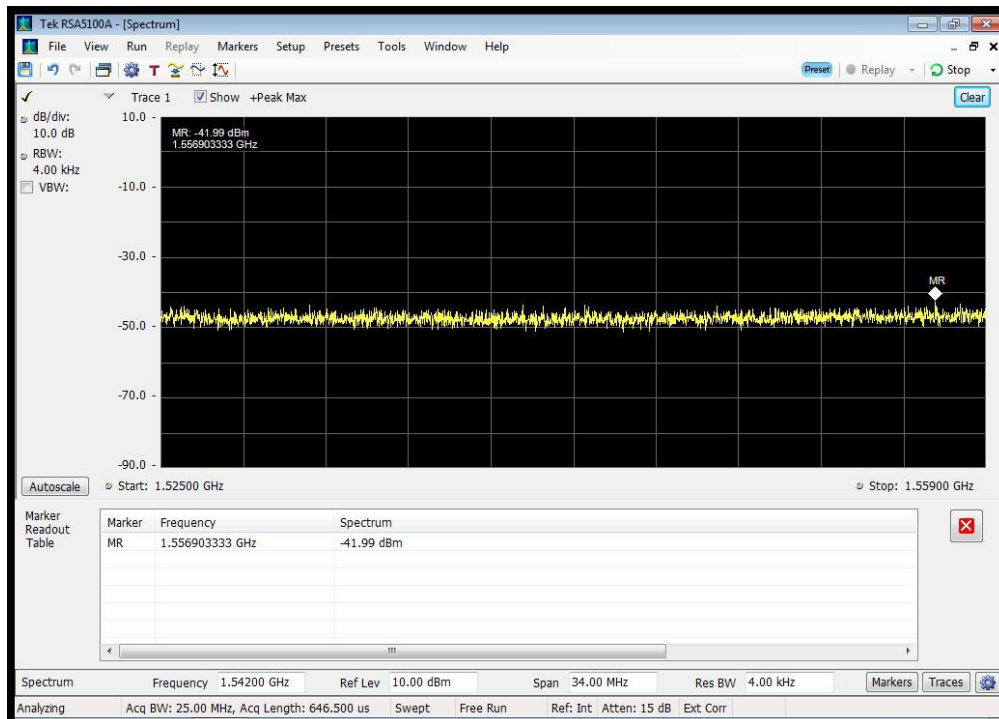

QPSK_1643.5 MHz_4000 - 12000 MHz

QPSK_1660.5 MHz_10k - 1525 MHz

QPSK_1660.5 MHz_12000 - 18000 MHz

QPSK_1660.5 MHz_1525 - 1559 MHz

QPSK_1660.5 MHz_1559 - 1585 MHz

QPSK_1660.5 MHz_1585 - 1605 MHz

QPSK_1660.5 MHz_1605 - 1610 MHz