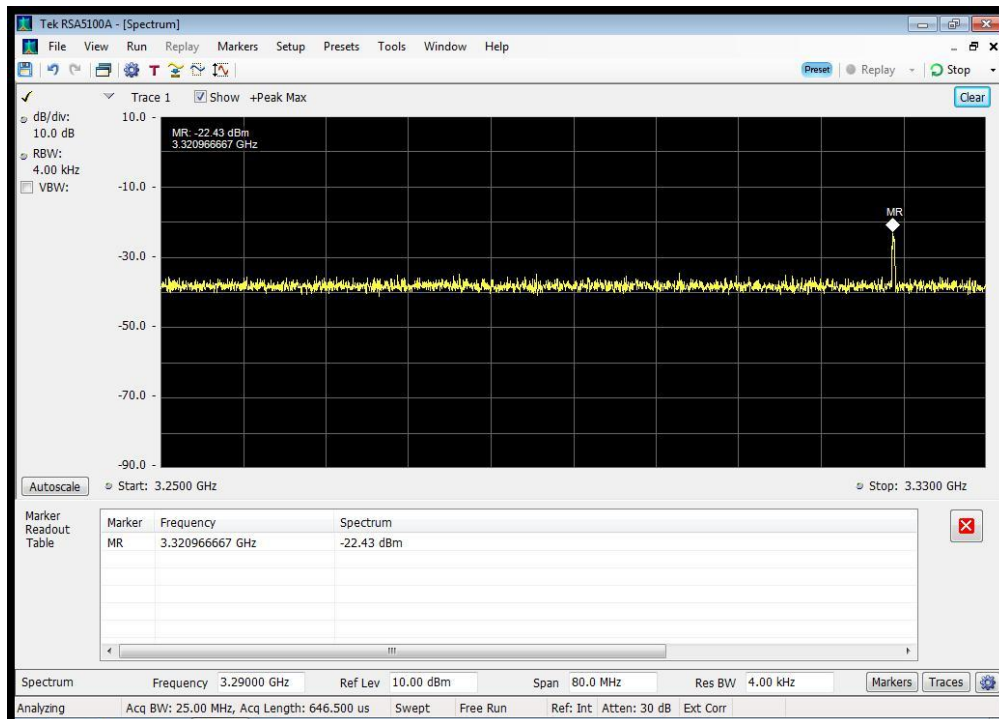

QPSK_1660.5 MHz_1625.5 - 1626.5 MHz

QPSK_1660.5 MHz_1626.5 - 1660 MHz

QPSK_1660.5 MHz_1661 - 1670 MHz

QPSK_1660.5 MHz_1670 - 1735 MHz

QPSK_1660.5 MHz_1735 - 1865 MHz

QPSK_1660.5 MHz_1865 - 3250 MHz

QPSK_1660.5 MHz_3250 - 3330 MHz