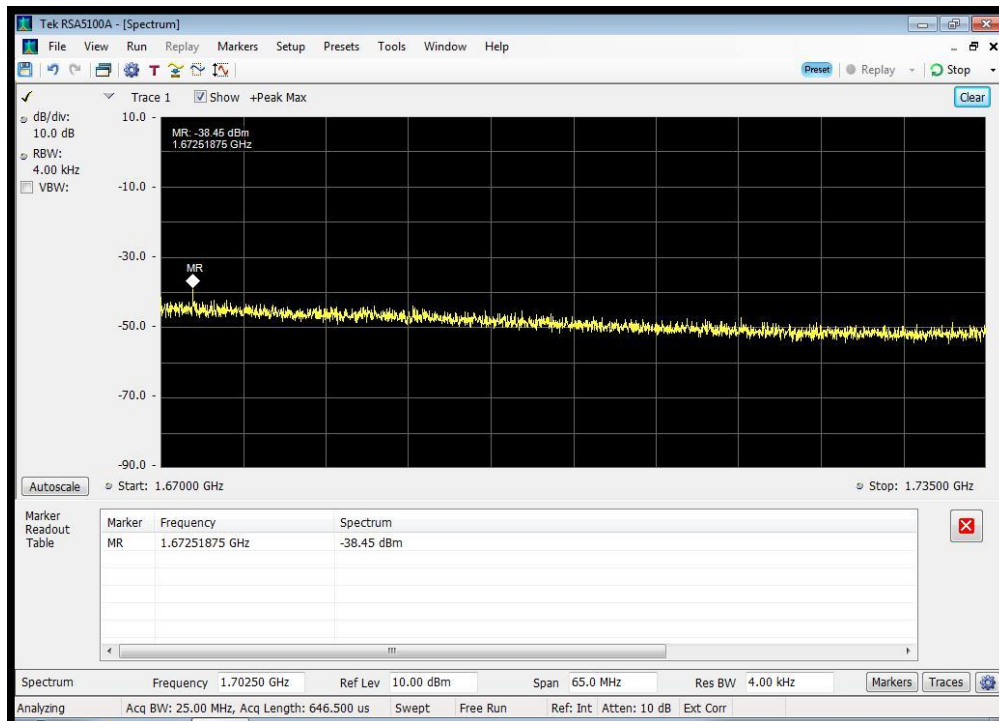

QPSK_1643.5 MHz_1644 - 1660 MHz

QPSK_1643.5 MHz_1660 - 1670 MHz

QPSK_1643.5 MHz_1670 - 1735 MHz

QPSK_1643.5 MHz_1735 - 1865 MHz

QPSK_1643.5 MHz_1865 - 3250 MHz

QPSK_1643.5 MHz_3250 - 3330 MHz

QPSK_1643.5 MHz_3330 - 4000 MHz