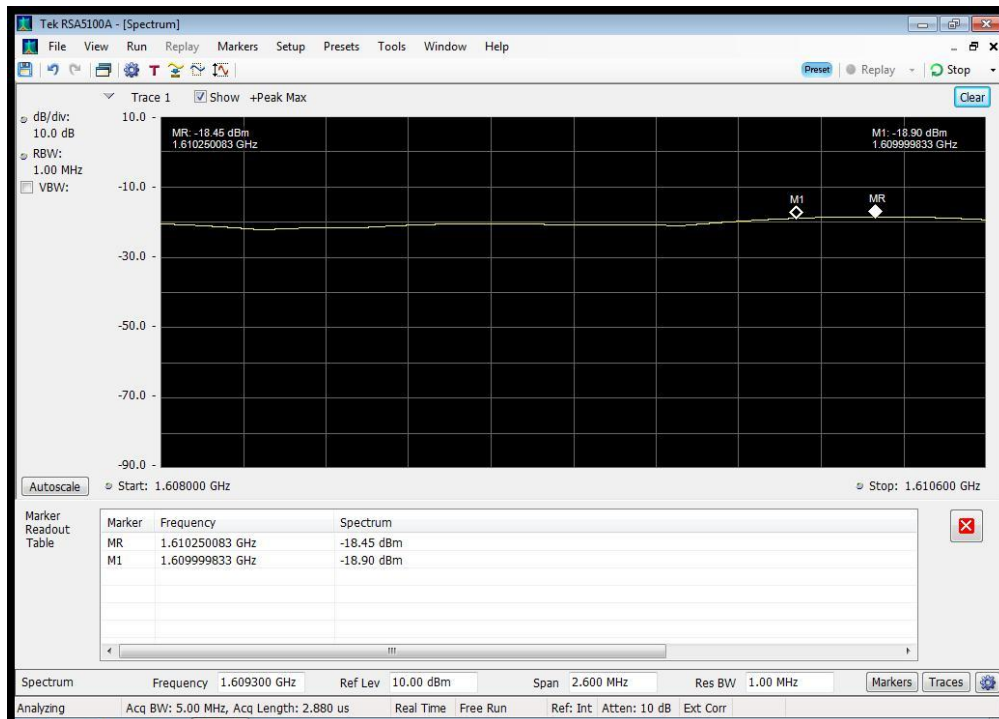

QPSK_1643.5 MHz_12000 - 18000 MHz

QPSK_1643.5 MHz_1525 - 1559 MHz

QPSK_1643.5 MHz_1559 - 1585 MHz

QPSK_1643.5 MHz_1585 - 1605 MHz

QPSK_1643.5 MHz_1605 - 1610 MHz

QPSK_1643.5 MHz_1610 - 1610.6 MHz

QPSK_1643.5 MHz_1610.6 - 1613.8 MHz