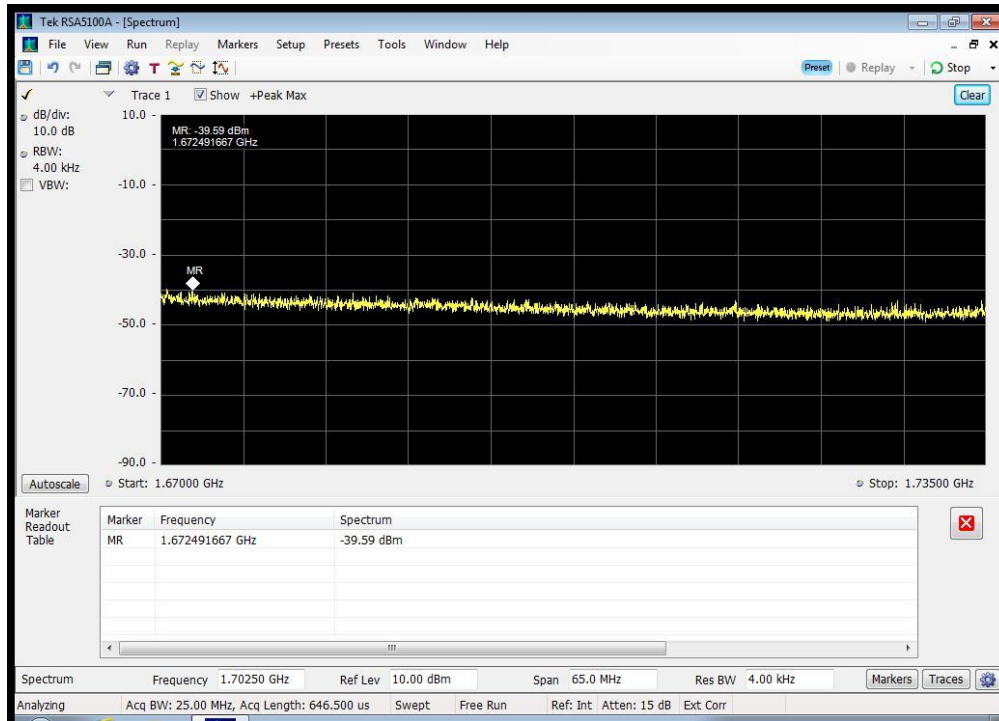

QPSK_1660.5 MHz_1625.5 - 1626.5 MHz

QPSK_1660.5 MHz_1626.5 - 1660 MHz

QPSK_1660.5 MHz_1661 - 1670 MHz

QPSK_1660.5 MHz_1670 - 1735 MHz

QPSK_1660.5 MHz_1735 - 1865 MHz

QPSK_1660.5 MHz_1865 - 3250 MHz

QPSK_1660.5 MHz_3250 - 3330 MHz