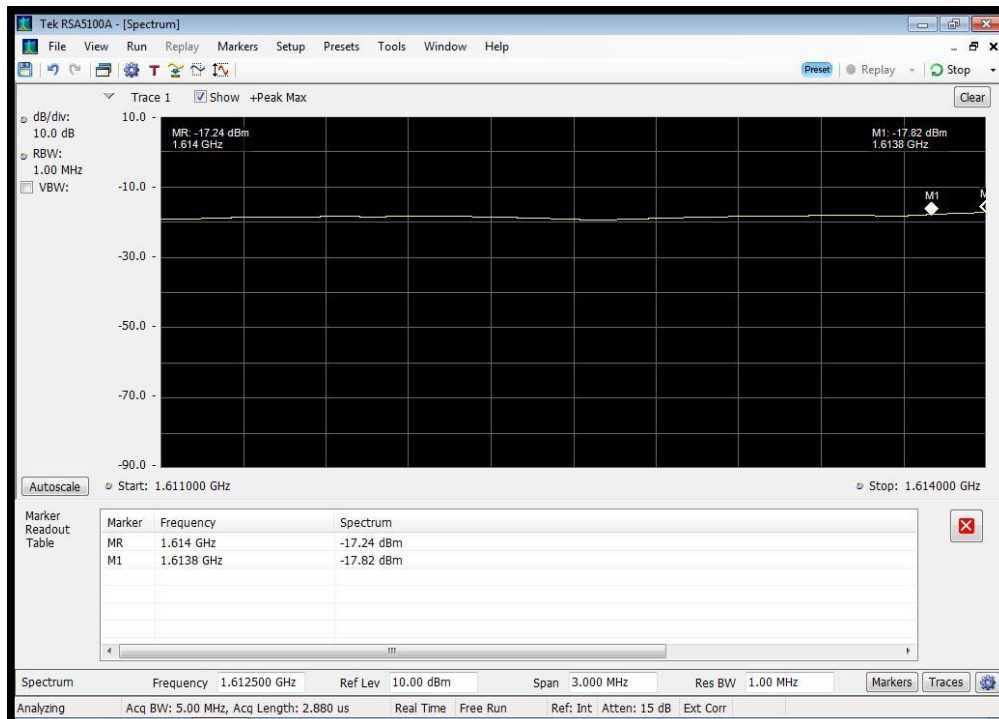

QPSK_1660.5 MHz_1610 - 1610.6 MHz

QPSK_1660.5 MHz_1610.6 - 1613.8 MHz

QPSK_1660.5 MHz_1613.8 - 1614 MHz

QPSK_1660.5 MHz_1614 - 1620 MHz

QPSK_1660.5 MHz_1620 - 1624.5 MHz

QPSK_1660.5 MHz_1624.5 - 1625.5 MHz