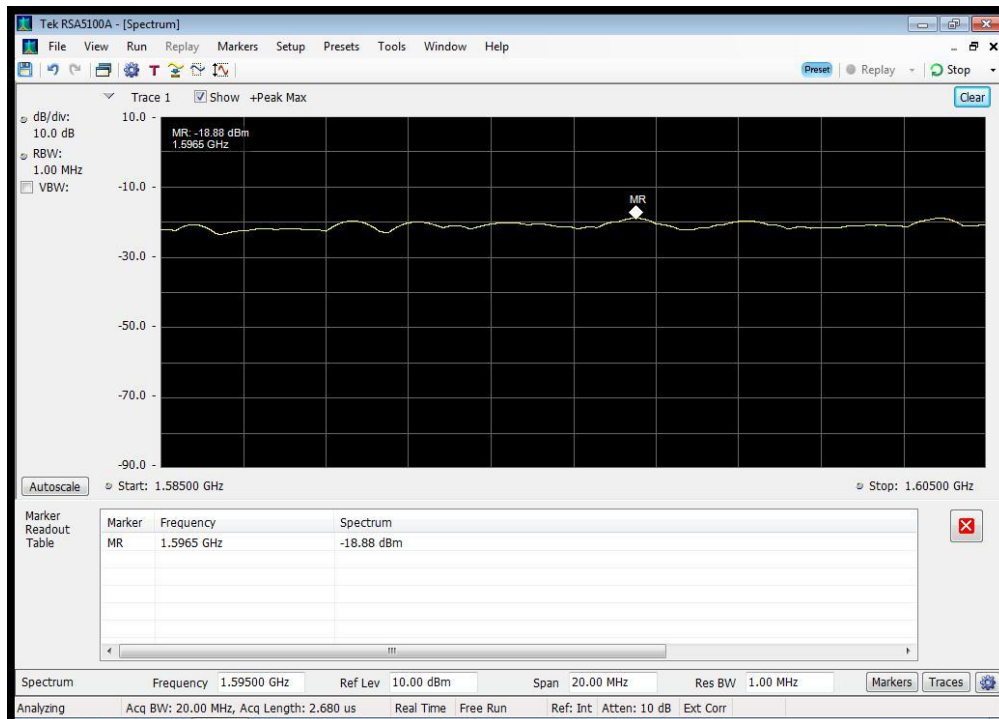

QPSK_1643.5 MHz_12000 - 18000 MHz

QPSK_1643.5 MHz_1525 - 1559 MHz

QPSK_1643.5 MHz_1559 - 1585 MHz

QPSK_1643.5 MHz_1585 - 1605 MHz

QPSK_1643.5 MHz_1605 - 1610 MHz

QPSK_1643.5 MHz_1610 - 1610.6 MHz

QPSK_1643.5 MHz_1610.6 - 1613.8 MHz