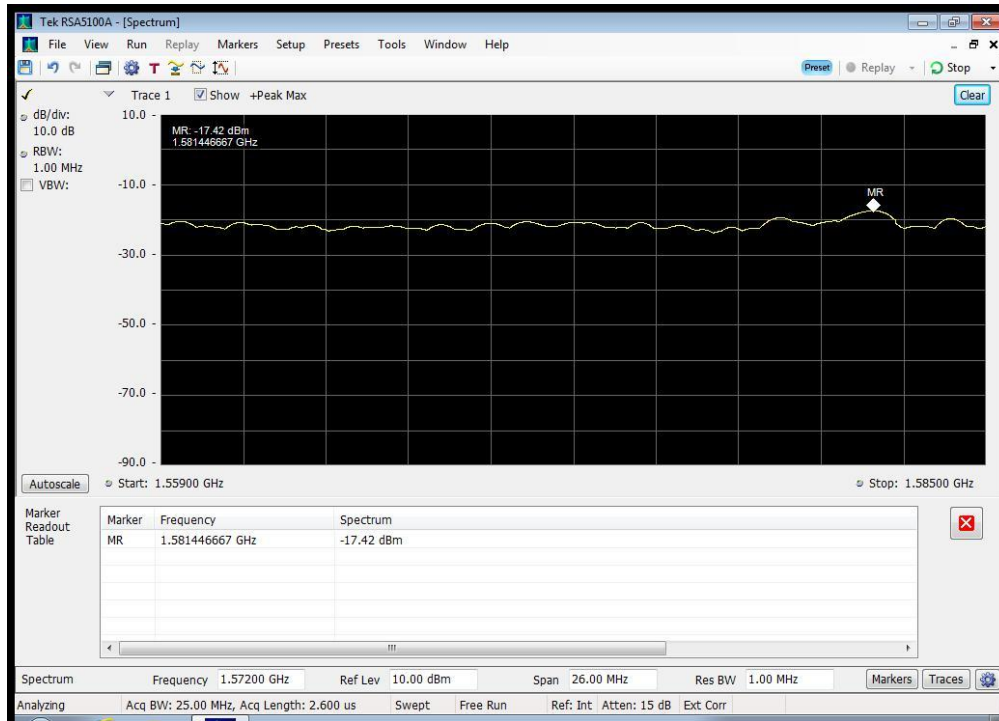

QPSK_1643.5 MHz_4000 - 12000 MHz

QPSK_1660.5 MHz_10k - 1525 MHz

QPSK_1660.5 MHz_12000 - 18000 MHz

QPSK_1660.5 MHz_1525 - 1559 MHz

QPSK_1660.5 MHz_1559 - 1585 MHz

QPSK_1660.5 MHz_1585 - 1605 MHz

QPSK_1660.5 MHz_1605 - 1610 MHz