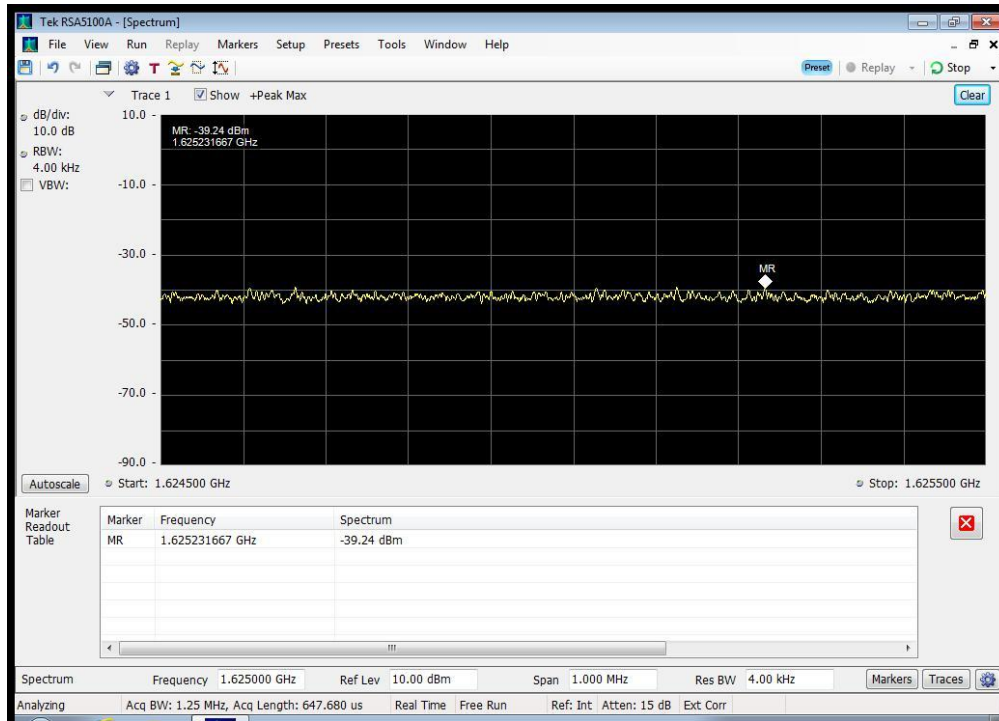

QPSK_1660.5 MHz_1610 - 1610.6 MHz

QPSK_1660.5 MHz_1610.6 - 1613.8 MHz

QPSK_1660.5 MHz_1613.8 - 1614 MHz

QPSK_1660.5 MHz_1614 - 1620 MHz

QPSK_1660.5 MHz_1620 - 1624.5 MHz

QPSK_1660.5 MHz_1624.5 - 1625.5 MHz