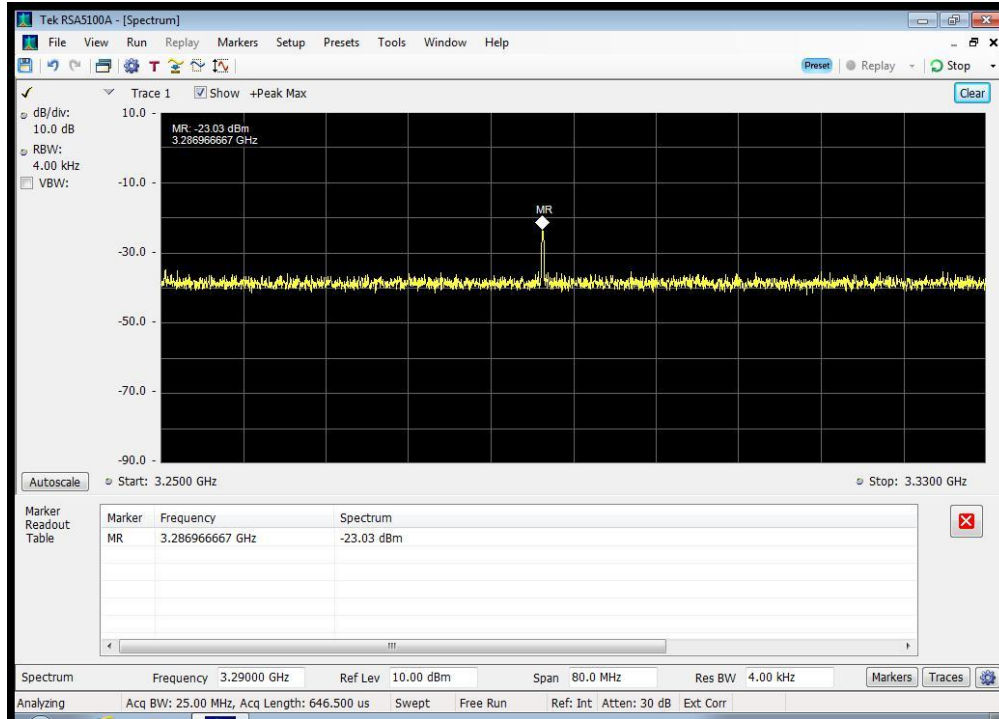

QPSK_1643.5 MHz_1644 - 1660 MHz

QPSK_1643.5 MHz_1660 - 1670 MHz

QPSK_1643.5 MHz_1670 - 1735 MHz

QPSK_1643.5 MHz_1735 - 1865 MHz

QPSK_1643.5 MHz_1865 - 3250 MHz

QPSK_1643.5 MHz_3250 - 3330 MHz

QPSK_1643.5 MHz_3330 - 4000 MHz