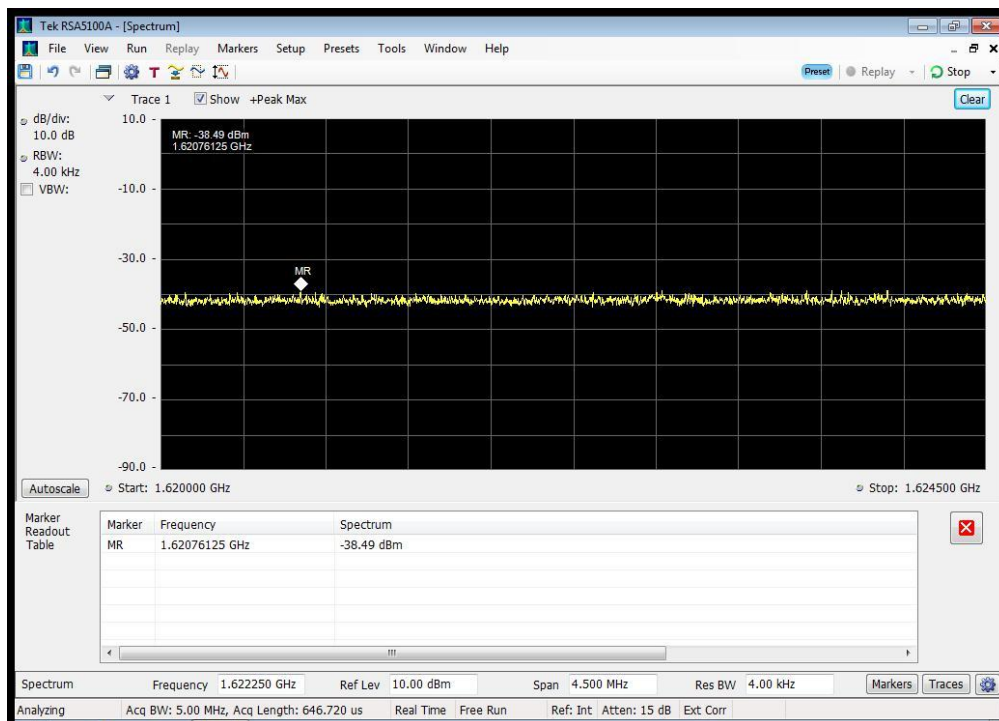

QPSK_1660.5 MHz_1610 - 1610.6 MHz

QPSK_1660.5 MHz_1610.6 - 1613.8 MHz

QPSK_1660.5 MHz_1613.8 - 1614 MHz

QPSK_1660.5 MHz_1614 - 1620 MHz

QPSK_1660.5 MHz_1620 - 1624.5 MHz

QPSK_1660.5 MHz_1624.5 - 1625.5 MHz