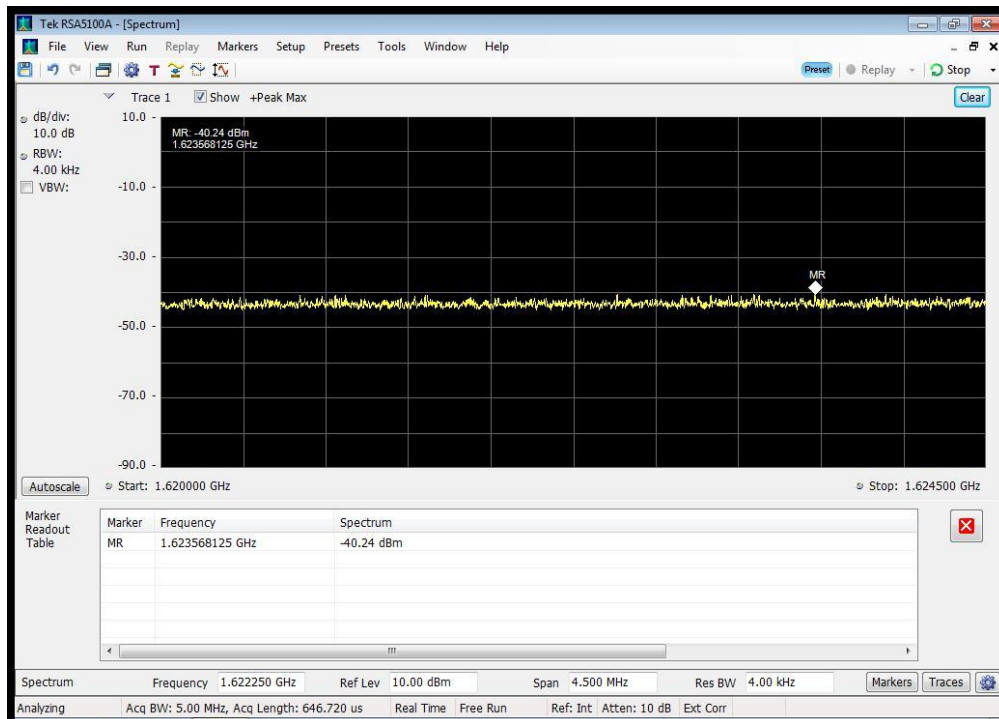

QPSK_1643.5 MHz_1613.8 - 1614 MHz

QPSK_1643.5 MHz_1614 - 1620 MHz

QPSK_1643.5 MHz_1620 - 1624.5 MHz

QPSK_1643.5 MHz_1624.5 - 1625.5 MHz

QPSK_1643.5 MHz_1625.5 - 1626.5 MHz

QPSK_1643.5 MHz_1626.5 - 1643 MHz