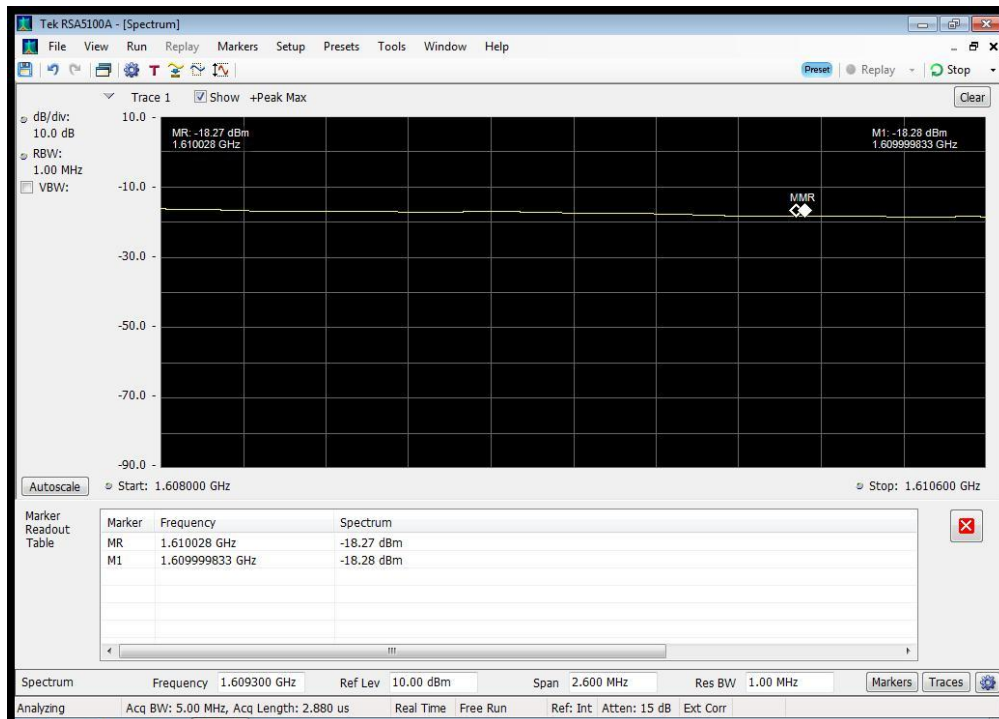

QPSK_1660.5 MHz_1610 - 1610.6 MHz