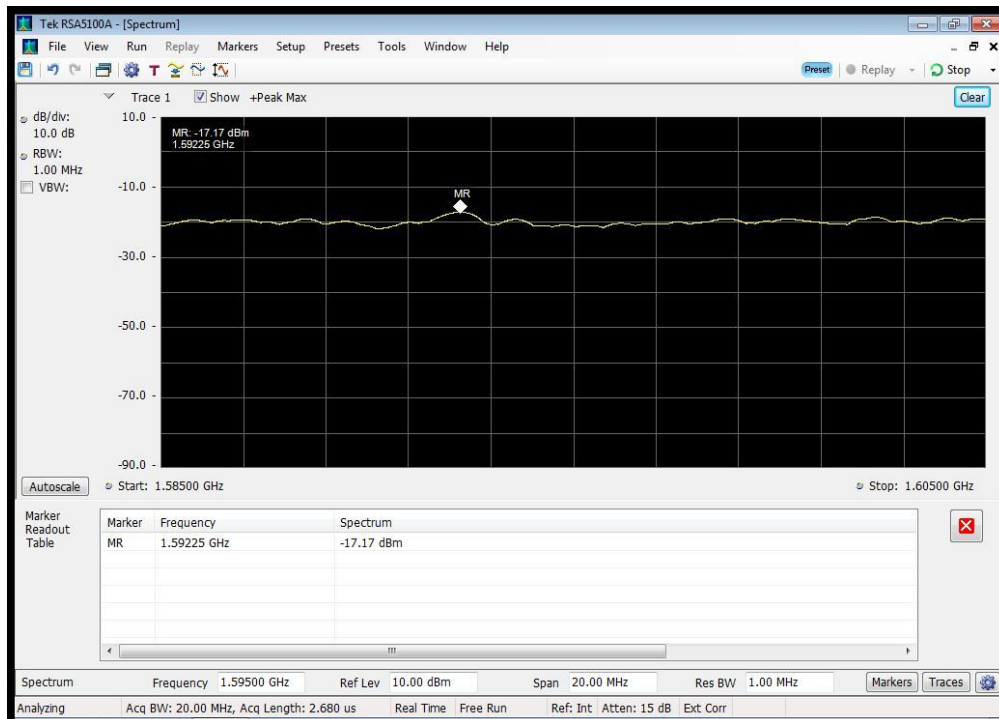

QPSK_1643.5 MHz_4000 - 12000 MHz

QPSK_1660.5 MHz_10k - 1525 MHz

QPSK_1660.5 MHz_12000 - 18000 MHz

QPSK_1660.5 MHz_1525 - 1559 MHz

QPSK_1660.5 MHz_1559 - 1585 MHz

QPSK_1660.5 MHz_1585 - 1605 MHz

QPSK_1660.5 MHz_1605 - 1610 MHz