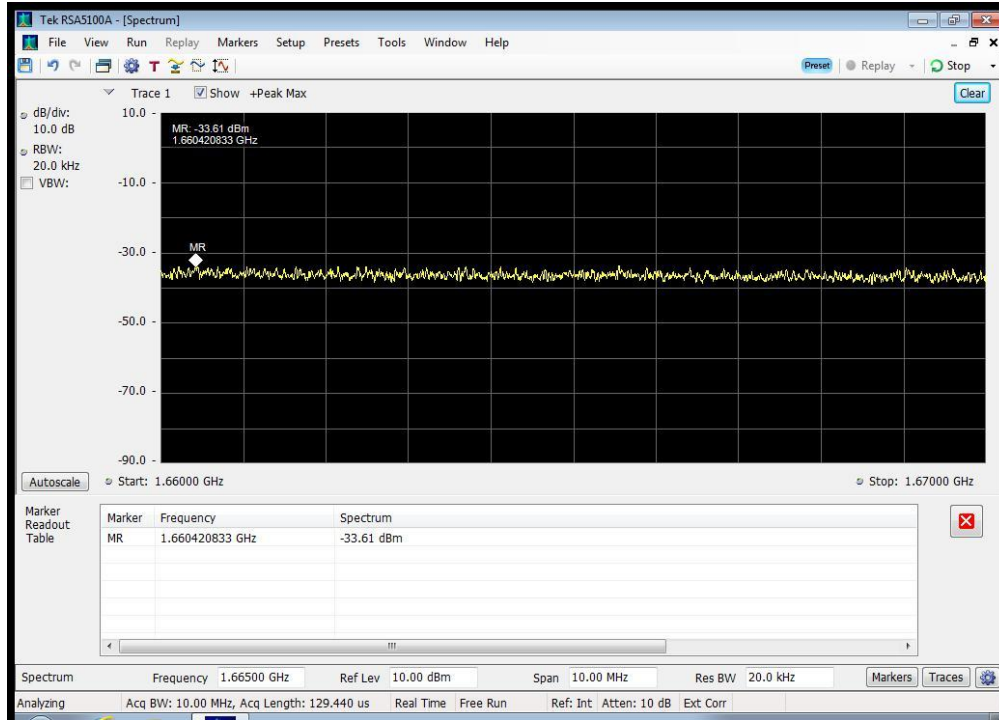

QPSK_1643.5 MHz_1660 - 1670 MHz