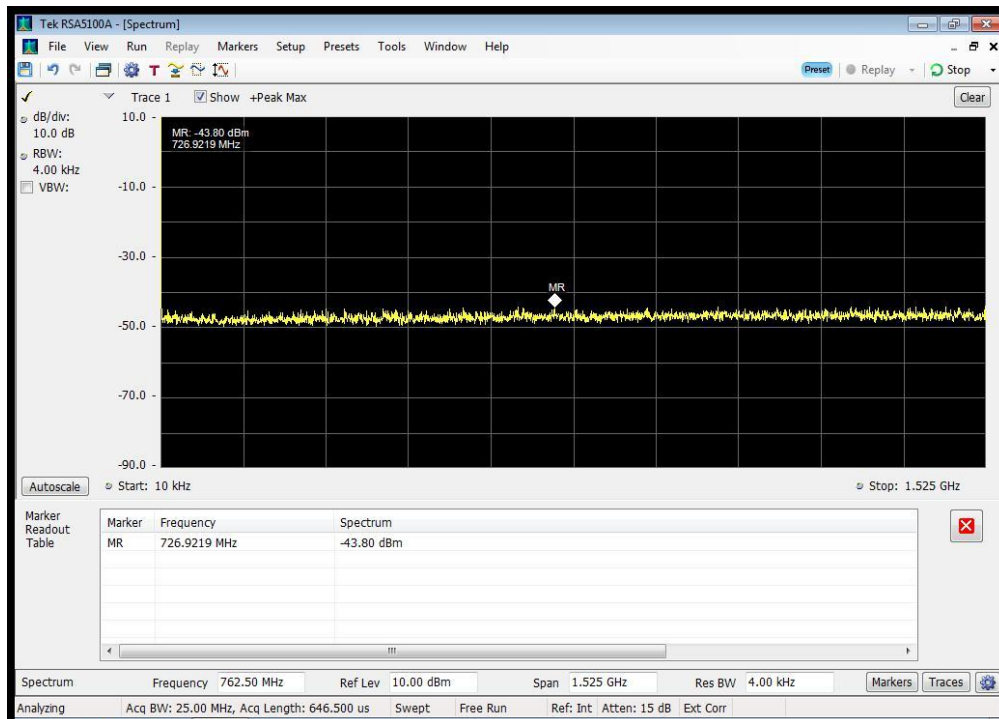

QPSK_1660.5 MHz_10k - 1525 MHz