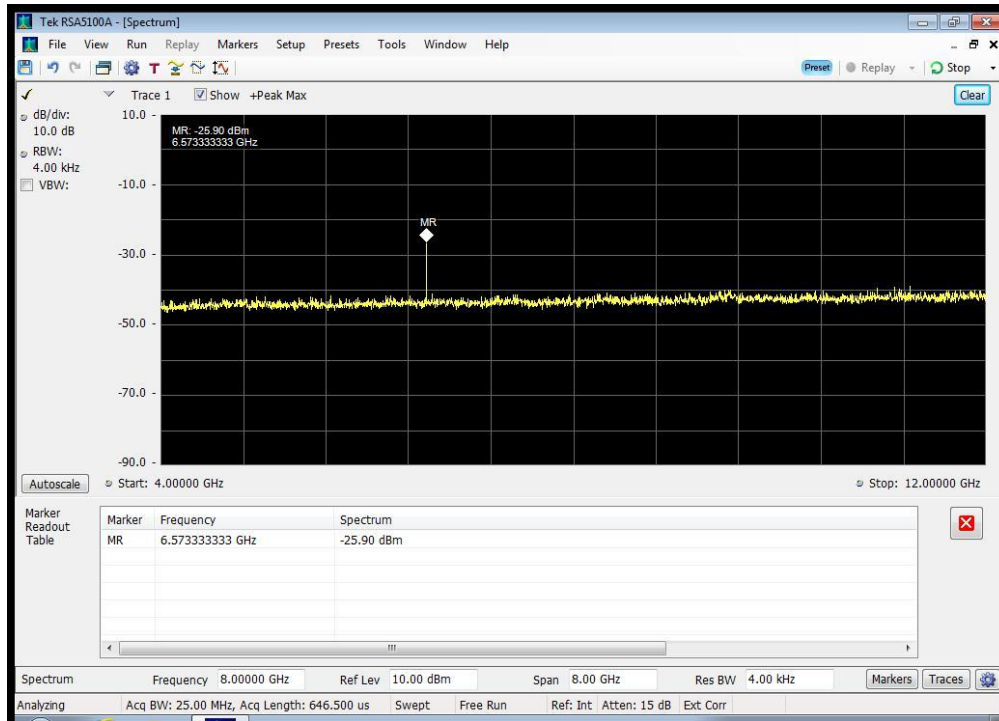

QPSK_1643.5 MHz_4000 - 12000 MHz