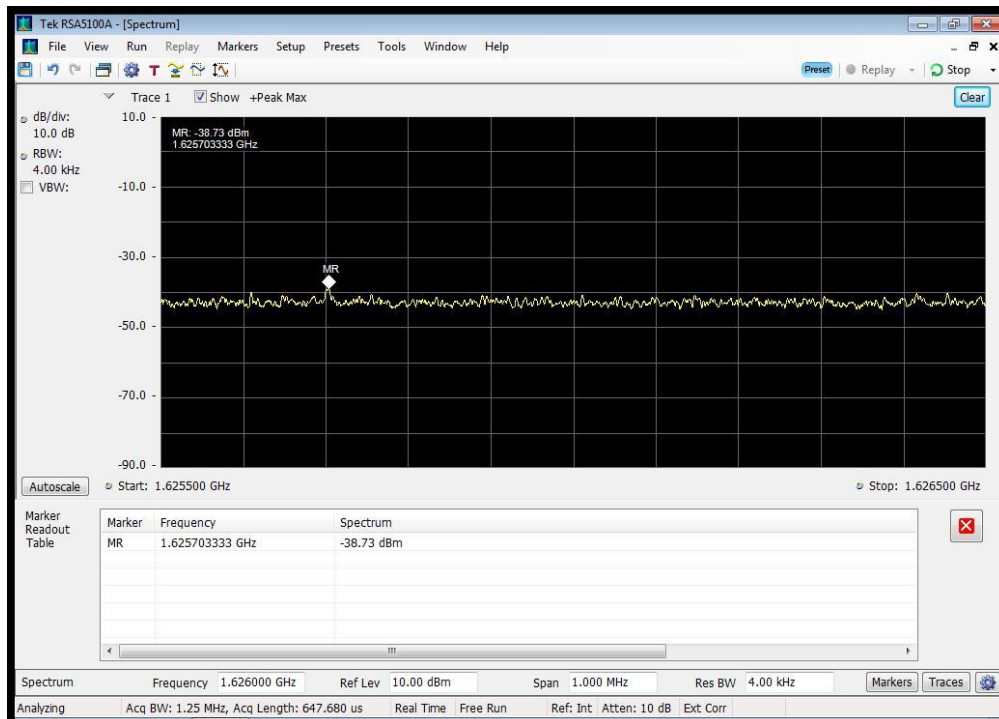

QPSK_1643.5 MHz_1613.8 - 1614 MHz

QPSK_1643.5 MHz_1614 - 1620 MHz

QPSK_1643.5 MHz_1620 - 1624.5 MHz

QPSK_1643.5 MHz_1624.5 - 1625.5 MHz

QPSK_1643.5 MHz_1625.5 - 1626.5 MHz

QPSK_1643.5 MHz_1626.5 - 1643 MHz