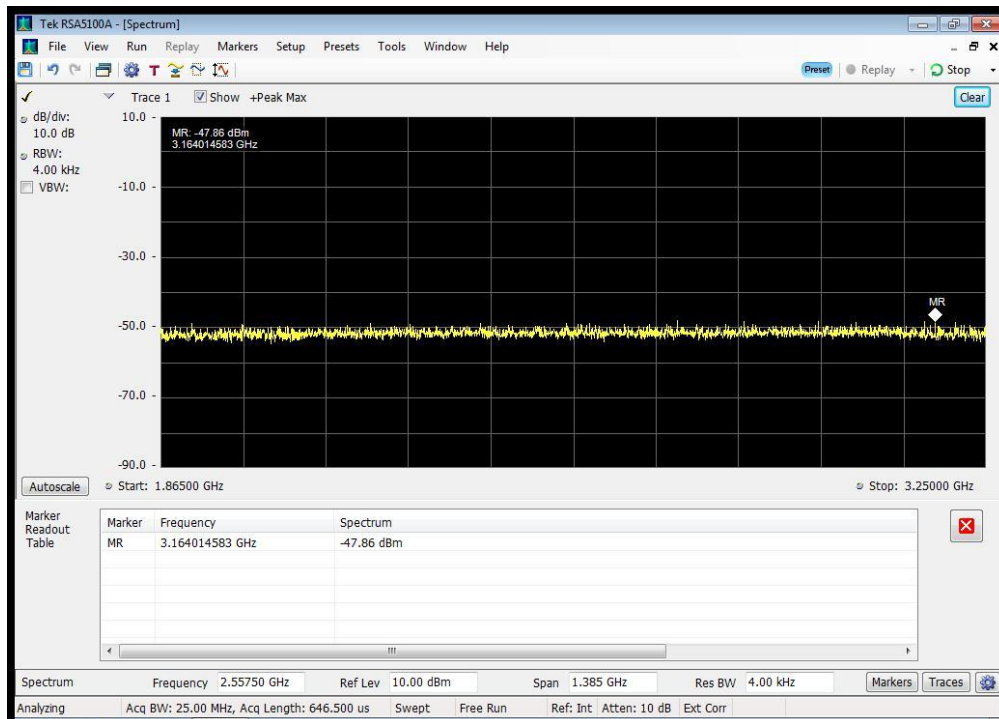

QPSK_1643.5 MHz_1644 - 1660 MHz

QPSK_1643.5 MHz_1660 - 1670 MHz

QPSK_1643.5 MHz_1670 - 1735 MHz

QPSK_1643.5 MHz_1735 - 1865 MHz

QPSK_1643.5 MHz_1865 - 3250 MHz

QPSK_1643.5 MHz_3250 - 3330 MHz

QPSK_1643.5 MHz_3330 - 4000 MHz