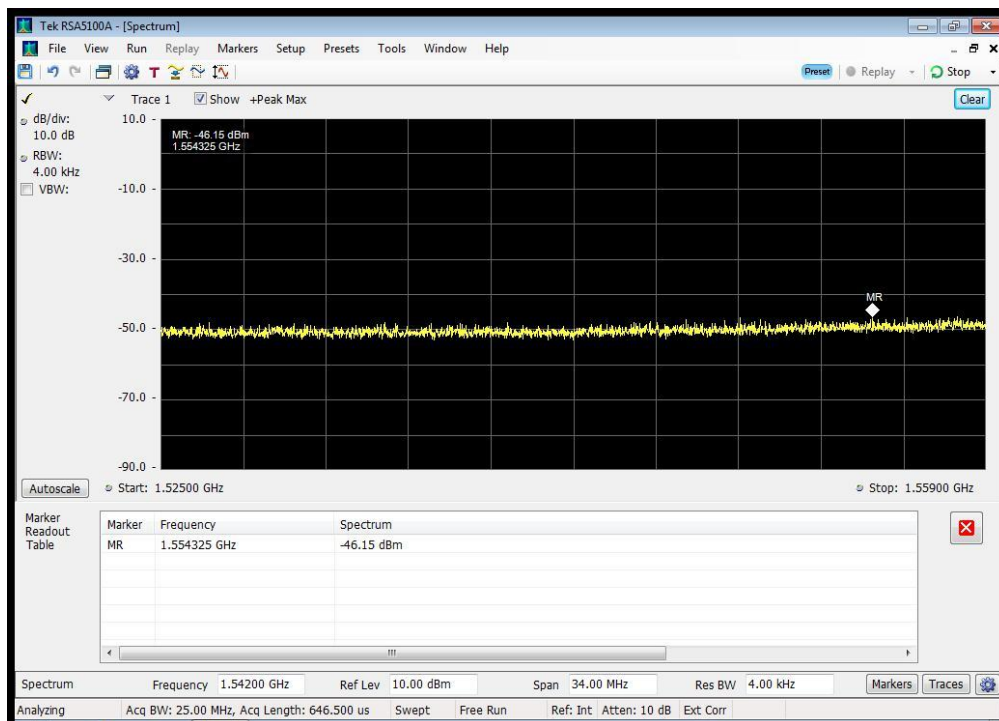

QPSK_1643.5 MHz_12000 - 18000 MHz

QPSK_1643.5 MHz_1525 - 1559 MHz

QPSK_1643.5 MHz_1559 - 1585 MHz

QPSK_1643.5 MHz_1585 - 1605 MHz

QPSK_1643.5 MHz_1605 - 1610 MHz

QPSK_1643.5 MHz_1610 - 1610.6 MHz

QPSK_1643.5 MHz_1610.6 - 1613.8 MHz