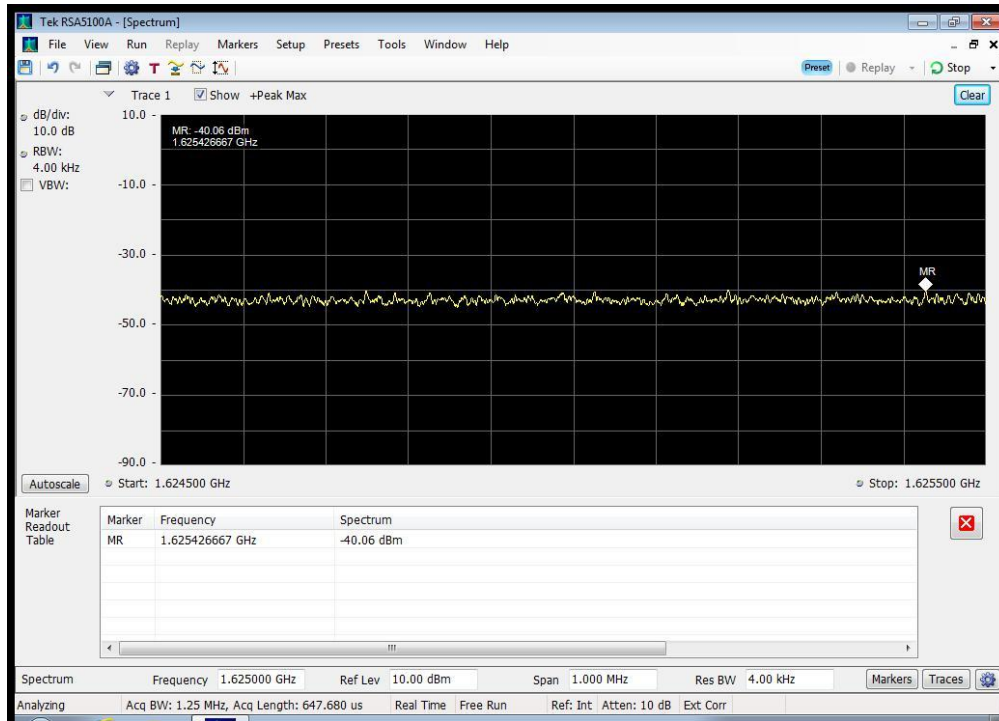

QPSK_1643.5 MHz_1613.8 - 1614 MHz

QPSK_1643.5 MHz_1614 - 1620 MHz

QPSK_1643.5 MHz_1620 - 1624.5 MHz

QPSK_1643.5 MHz_1624.5 - 1625.5 MHz

QPSK_1643.5 MHz_1625.5 - 1626.5 MHz

QPSK_1643.5 MHz_1626.5 - 1643 MHz