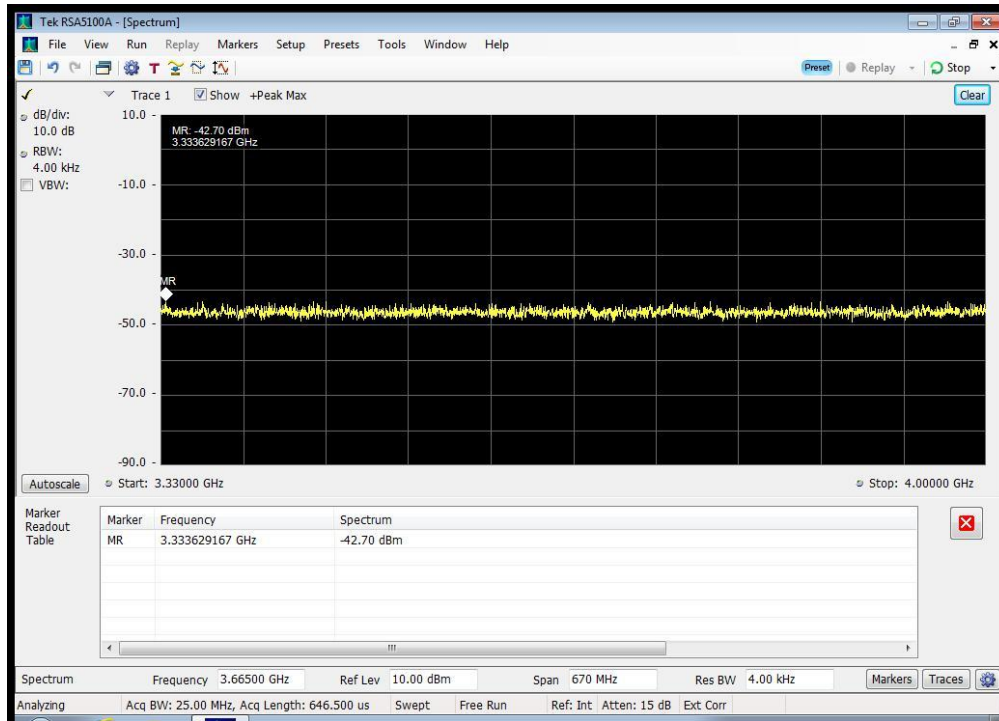

QPSK_1660.5 MHz_3330 - 4000 MHz