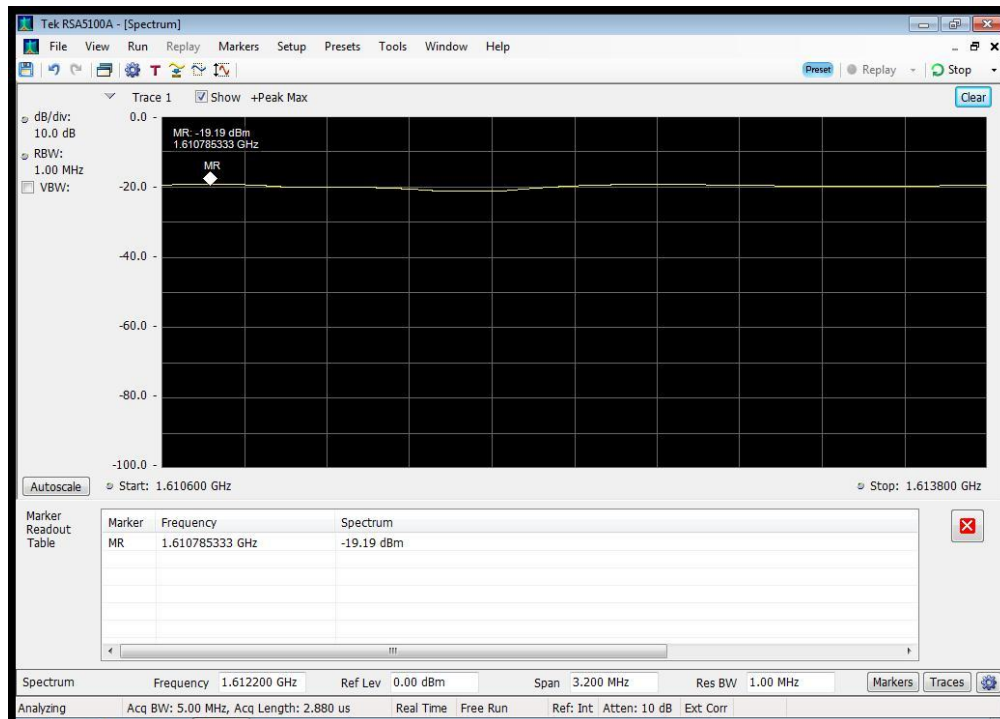

QPSK_1626.5 MHz_1605 - 1610 MHz

QPSK_1626.5 MHz_1610 - 1610.6 MHz

QPSK_1626.5 MHz_1610.6 - 1613.8 MHz

QPSK_1626.5 MHz_1613.8 - 1614 MHz

QPSK_1626.5 MHz_1614 - 1620 MHz

QPSK_1626.5 MHz_1620 - 1624.5 MHz

QPSK_1626.5 MHz_1624.5 - 1625.5 MHz