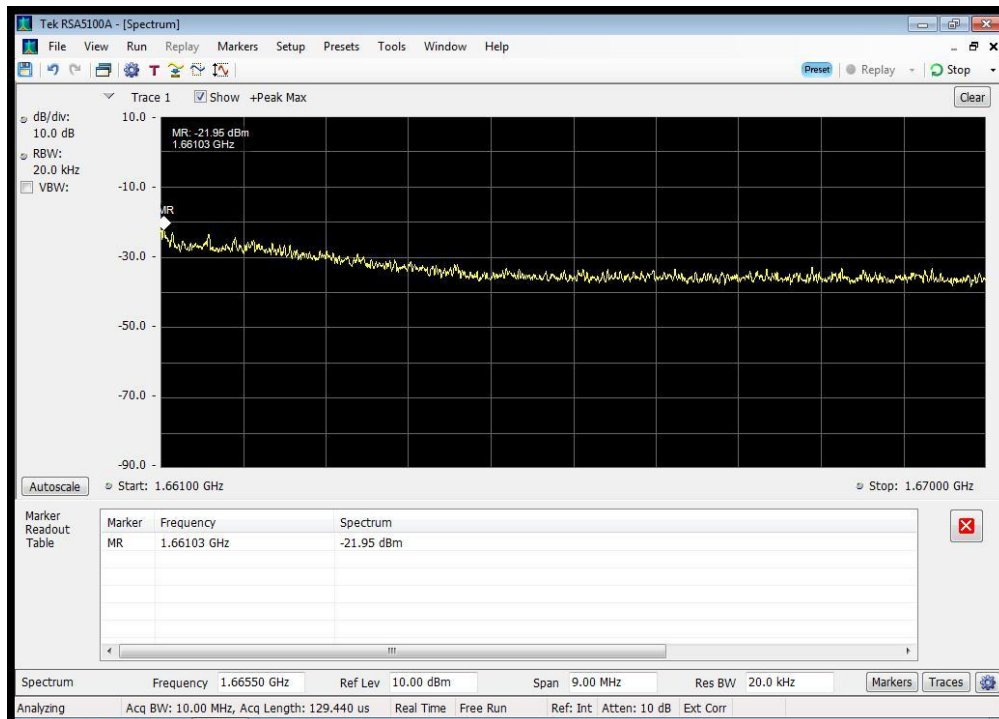

QAM_1660.5 MHz_1625.5 - 1626.5 MHz

QAM_1660.5 MHz_1626.5 - 1660 MHz

QAM_1660.5 MHz_1661 - 1670 MHz

QAM_1660.5 MHz_1670 - 1735 MHz

QAM_1660.5 MHz_1735 - 1865 MHz

QAM_1660.5 MHz_1865 - 3250 MHz

QAM_1660.5 MHz_3250 - 3330 MHz