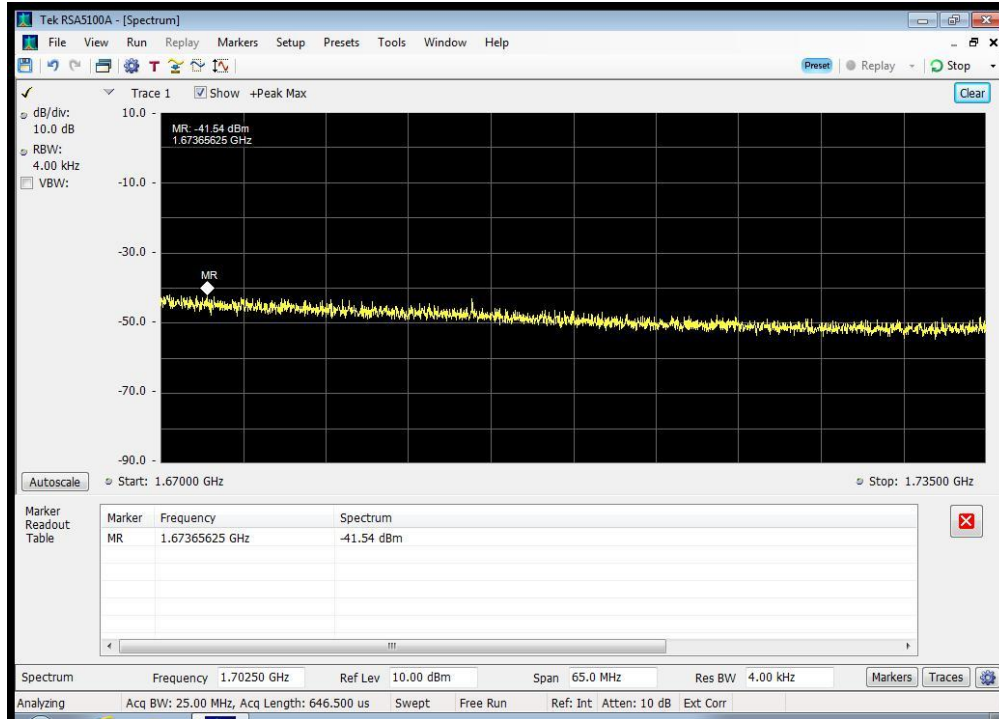

QAM_1660.5 MHz_1625.5 - 1626.5 MHz

QAM_1660.5 MHz_1626.5 - 1660 MHz

QAM_1660.5 MHz_1661 - 1670 MHz

QAM_1660.5 MHz_1670 - 1735 MHz

QAM_1660.5 MHz_1735 - 1865 MHz

QAM_1660.5 MHz_1865 - 3250 MHz

QAM_1660.5 MHz_3250 - 3330 MHz