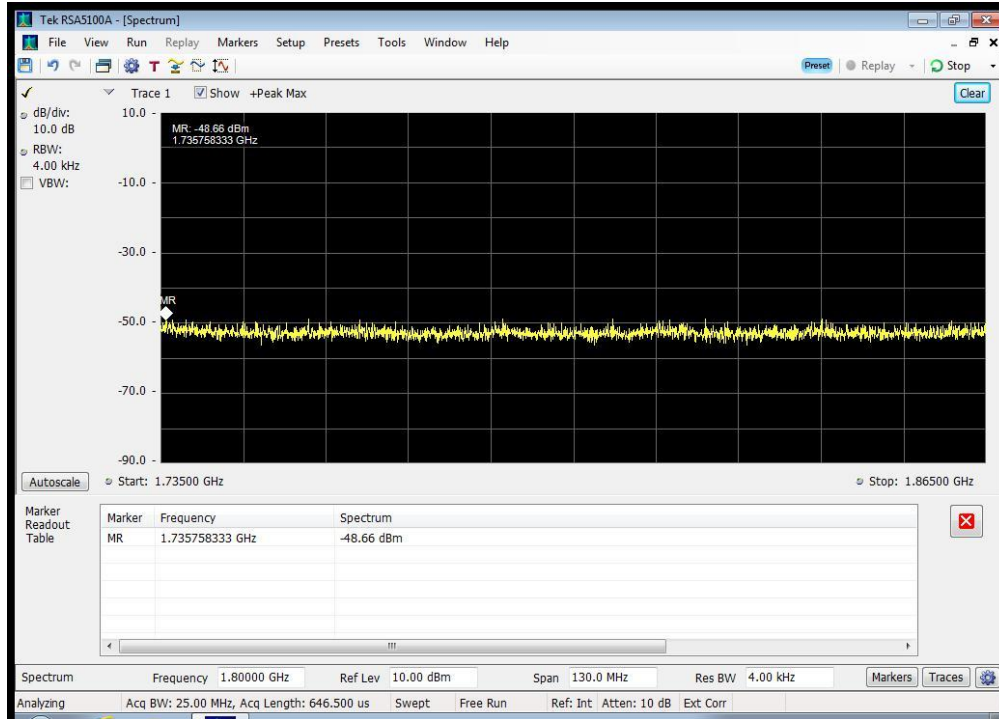

QAM_1643.5 MHz_1626.5 - 1643 MHz

QAM_1643.5 MHz_1644 - 1660 MHz

QAM_1643.5 MHz_1660 - 1670 MHz

QAM_1643.5 MHz_1670 - 1735 MHz

QAM_1643.5 MHz_1735 - 1865 MHz

QAM_1643.5 MHz_1865 - 3250 MHz

QAM_1643.5 MHz_3250 - 3330 MHz