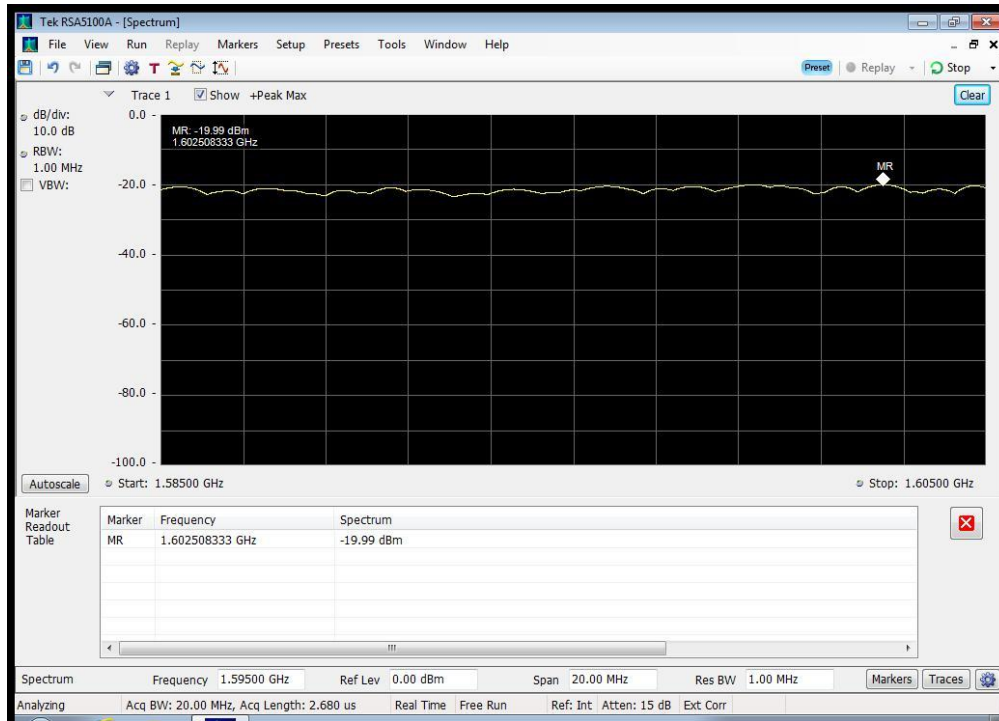

QAM_1660.5 MHz_3330 -4000 MHz

QAM_1660.5 MHz_4000 - 12000 MHz

QPSK_1626.5 MHz_10k - 1525 MHz

QPSK_1626.5 MHz_12000 - 18000 MHz

QPSK_1626.5 MHz_1525 - 1559 MHz

QPSK_1626.5 MHz_1559 - 1585 MHz

QPSK_1626.5 MHz_1585 - 1605 MHz