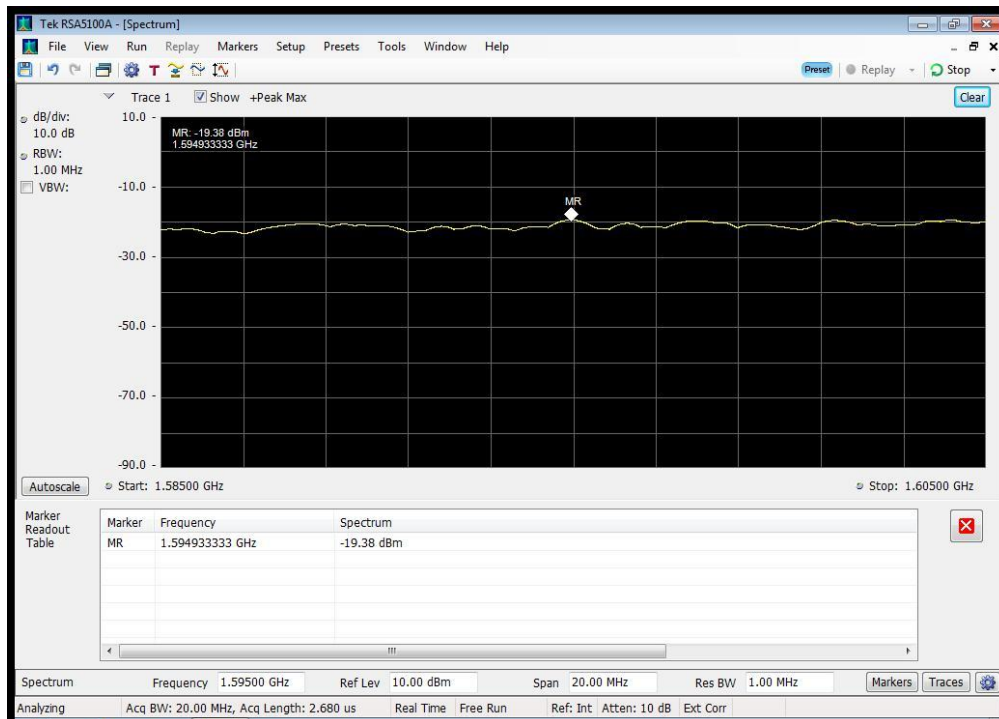

QAM_1643.5 MHz_3330 - 4000 MHz

QAM_1643.5 MHz_4000 - 12000 MHz

QAM_1660.5 MHz_10k - 1525 MHz

QAM_1660.5 MHz_12000 - 18000 MHz

QAM_1660.5 MHz_1525 - 1559 MHz

QAM_1660.5 MHz_1559 - 1585 MHz

QAM_1660.5 MHz_1585 - 1605 MHz