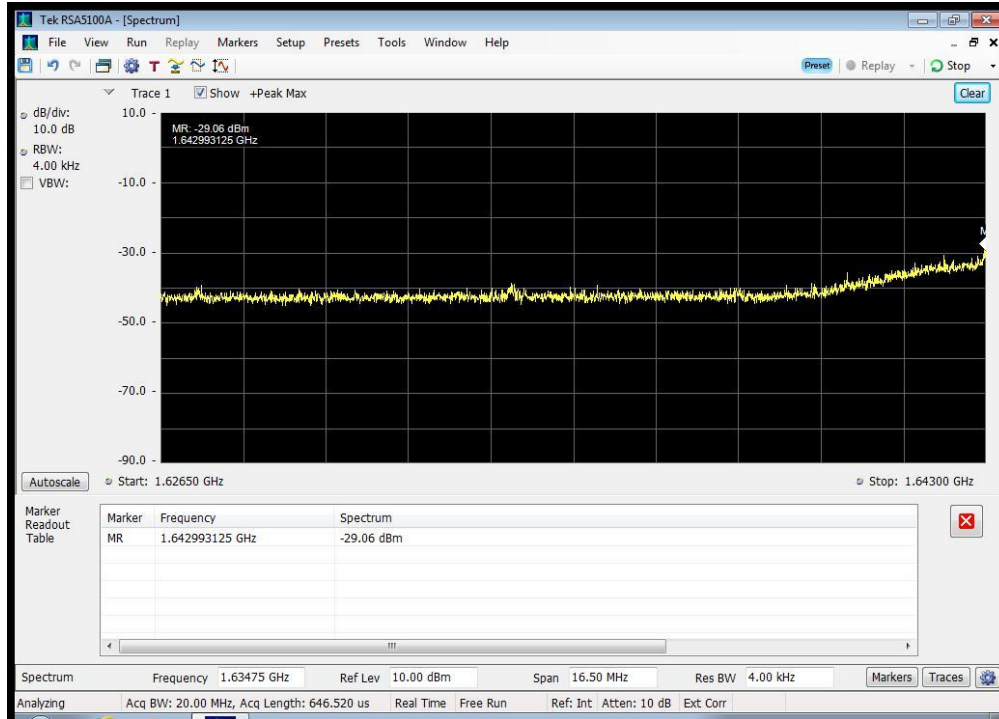

QAM_1643.5 MHz_1626.5 - 1643 MHz

QAM_1643.5 MHz_1644 - 1660 MHz

QAM_1643.5 MHz_1660 - 1670 MHz

QAM_1643.5 MHz_1670 - 1735 MHz

QAM_1643.5 MHz_1735 - 1865 MHz

QAM_1643.5 MHz_1865 - 3250 MHz

QAM_1643.5 MHz_3250 - 3330 MHz