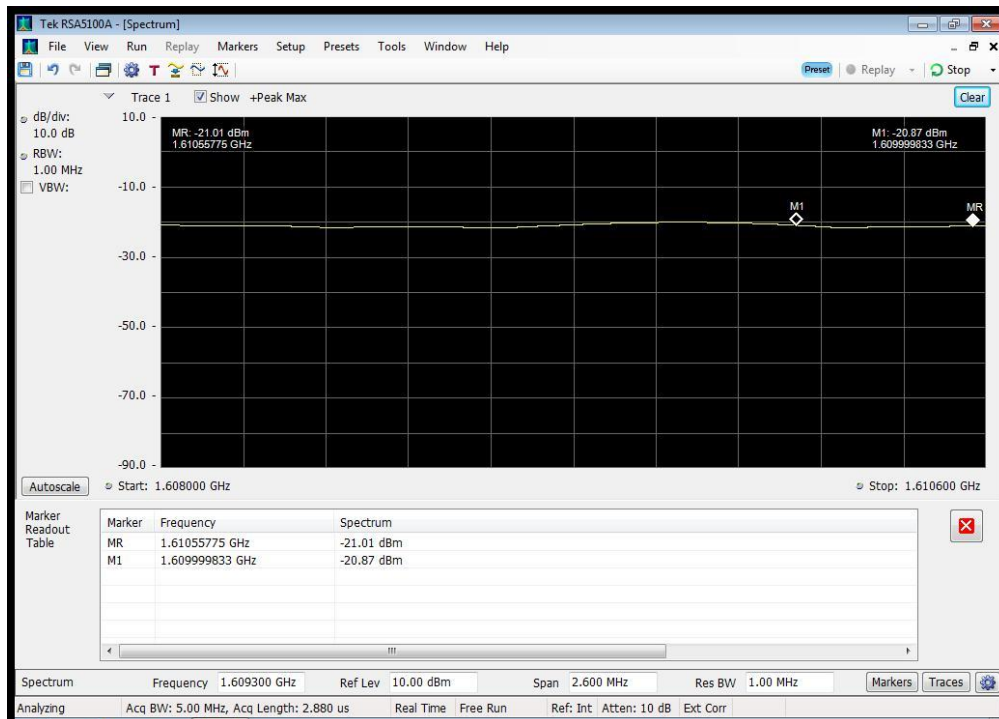

QAM_1660.5 MHz_1610 - 1610.6 MHz