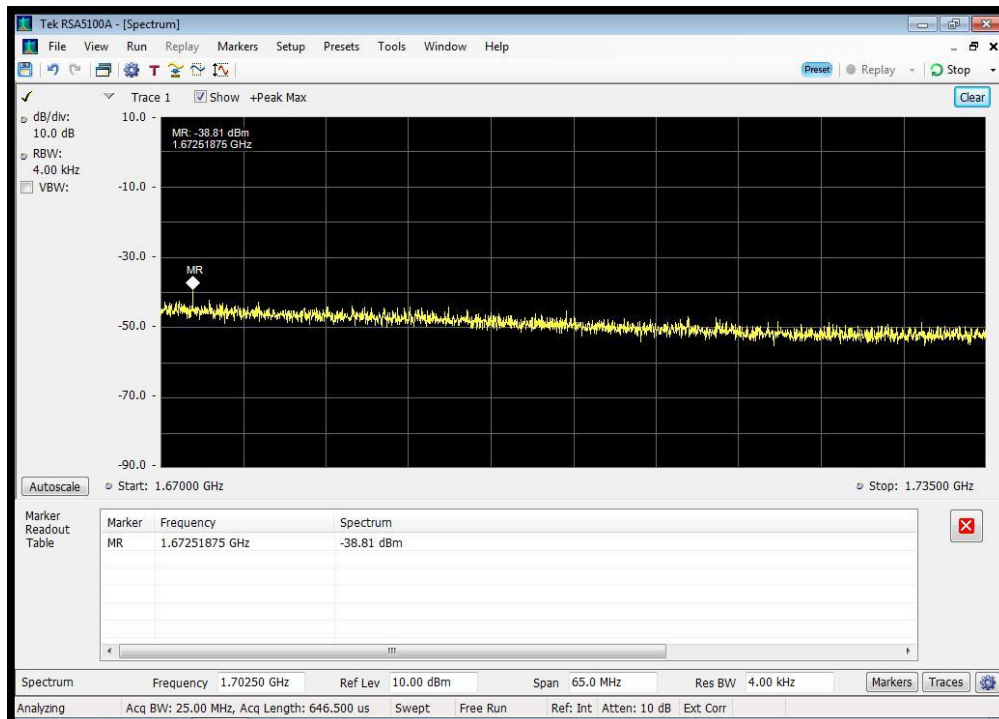

QAM_1643.5 MHz_1626.5 - 1643 MHz

QAM_1643.5 MHz_1644 - 1660 MHz

QAM_1643.5 MHz_1660 - 1670 MHz

QAM_1643.5 MHz_1670 - 1735 MHz

QAM_1643.5 MHz_1735 - 1865 MHz

QAM_1643.5 MHz_1865 - 3250 MHz

QAM_1643.5 MHz_3250 - 3330 MHz