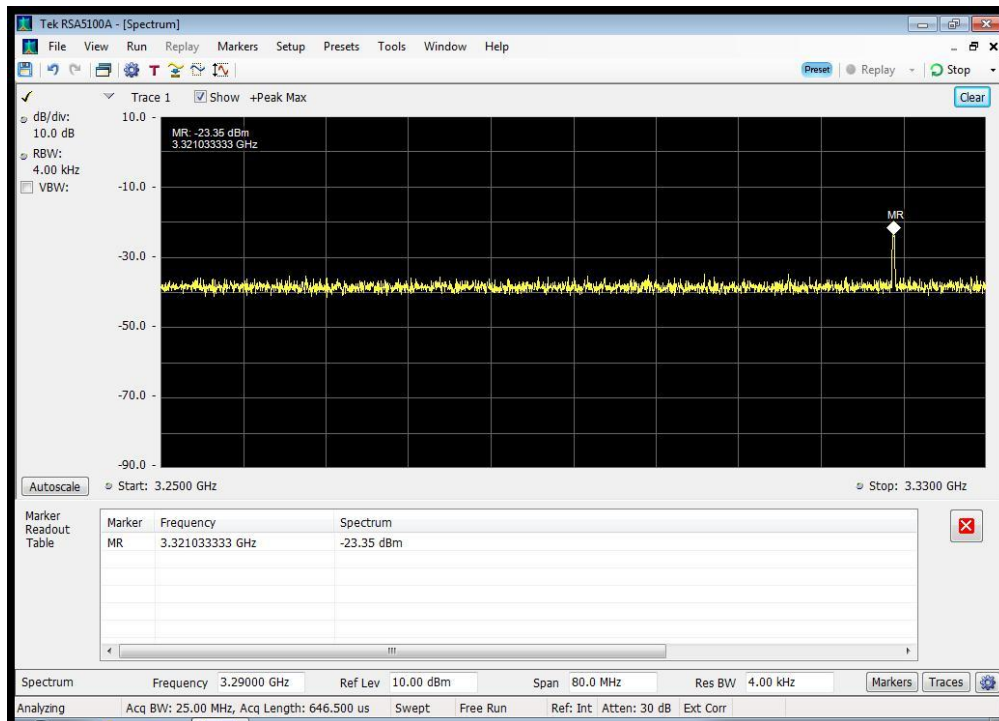

QAM_1660.5 MHz_1625.5 - 1626.5 MHz

QAM_1660.5 MHz_1626.5 - 1660 MHz

QAM_1660.5 MHz_1661 - 1670 MHz

QAM_1660.5 MHz_1670 - 1735 MHz

QAM_1660.5 MHz_1735 - 1865 MHz

QAM_1660.5 MHz_1865 - 3250 MHz

QAM_1660.5 MHz_3250 - 3330 MHz