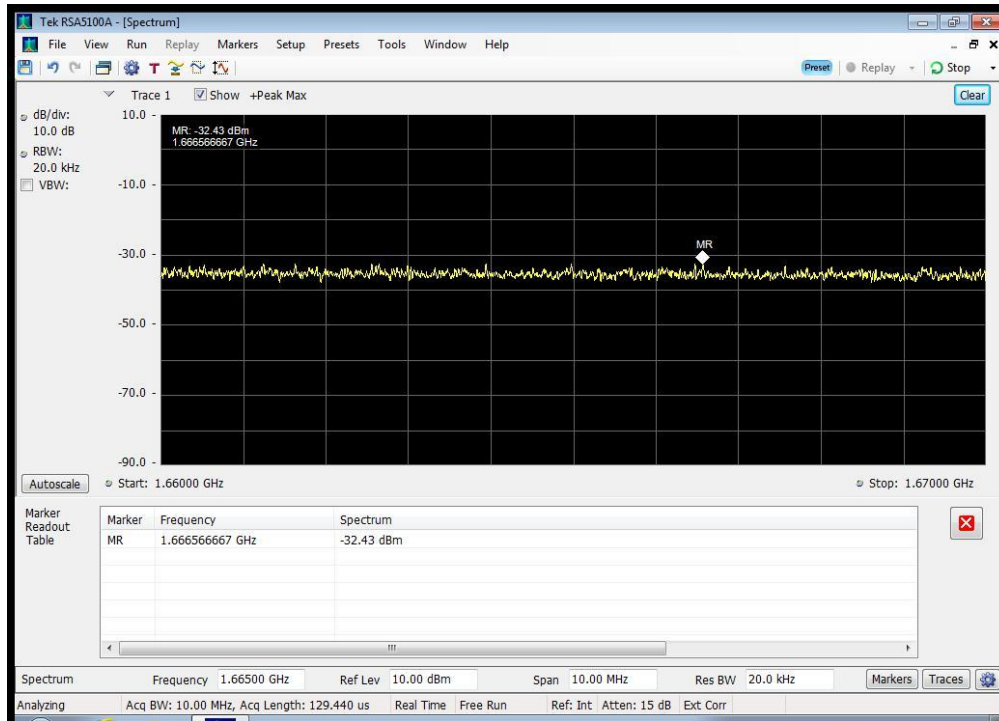

QPSK_1626.5 MHz_1625.5 - 1626 MHz

QPSK_1626.5 MHz_1627 - 1660 MHz

QPSK_1626.5 MHz_1660 - 1670 MHz

QPSK_1626.5 MHz_1670 - 1735 MHz

QPSK_1626.5 MHz_1735 - 1865 MHz

QPSK_1626.5 MHz_1865 - 3250 MHz

QPSK_1626.5 MHz_3250 - 3330 MHz