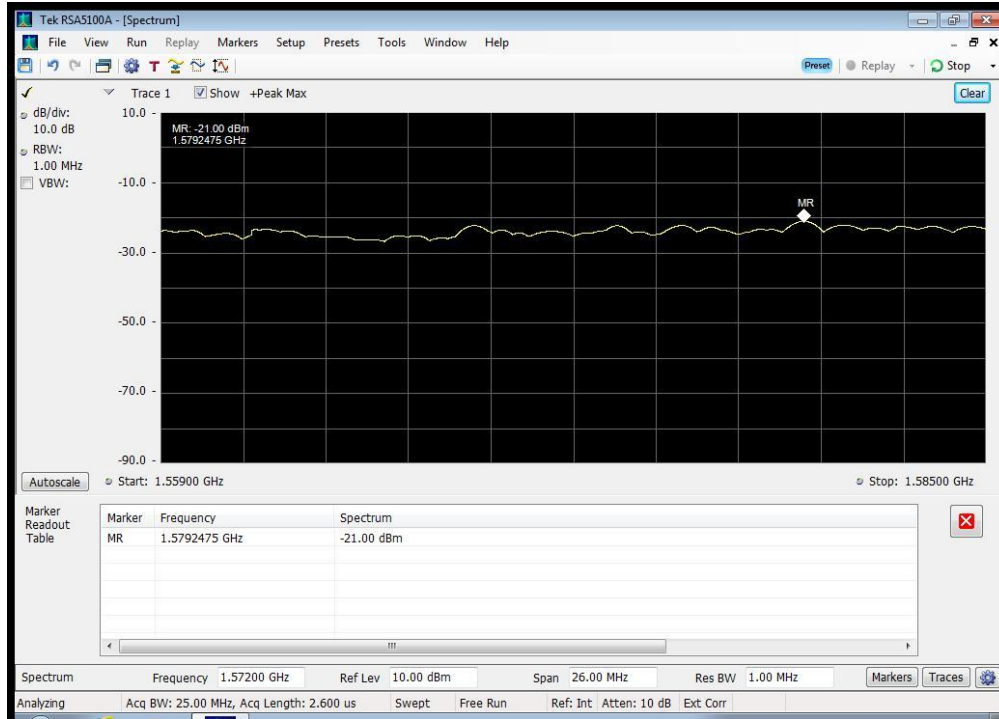

QAM_1643.5 MHz_3330 - 4000 MHz

QAM_1643.5 MHz_4000 - 12000 MHz

QAM_1660.5 MHz_10k - 1525 MHz

QAM_1660.5 MHz_12000 - 18000 MHz

QAM_1660.5 MHz_1525 - 1559 MHz

QAM_1660.5 MHz_1559 - 1585 MHz

QAM_1660.5 MHz_1585 - 1605 MHz