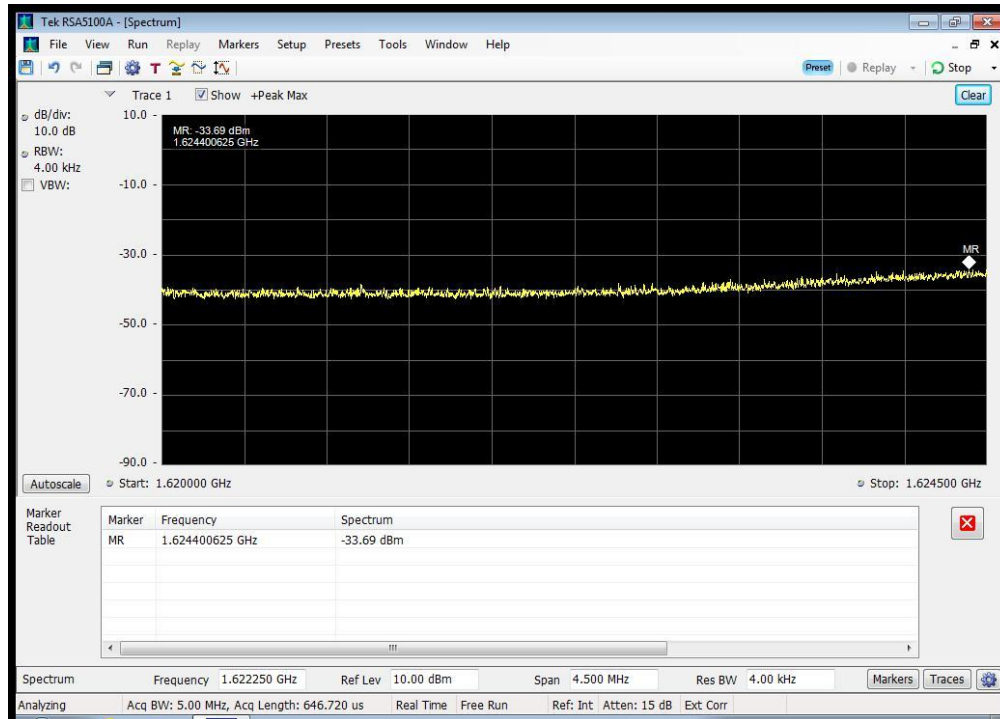

QPSK_1626.5 MHz_1605 - 1610 MHz

QPSK_1626.5 MHz_1610 - 1610.6 MHz

QPSK_1626.5 MHz_1610.6 - 1613.8 MHz

QPSK_1626.5 MHz_1613.8 - 1614 MHz

QPSK_1626.5 MHz_1614 - 1620 MHz

QPSK_1626.5 MHz_1620 - 1624.5 MHz

QPSK_1626.5 MHz_1624.5 - 1625.5 MHz