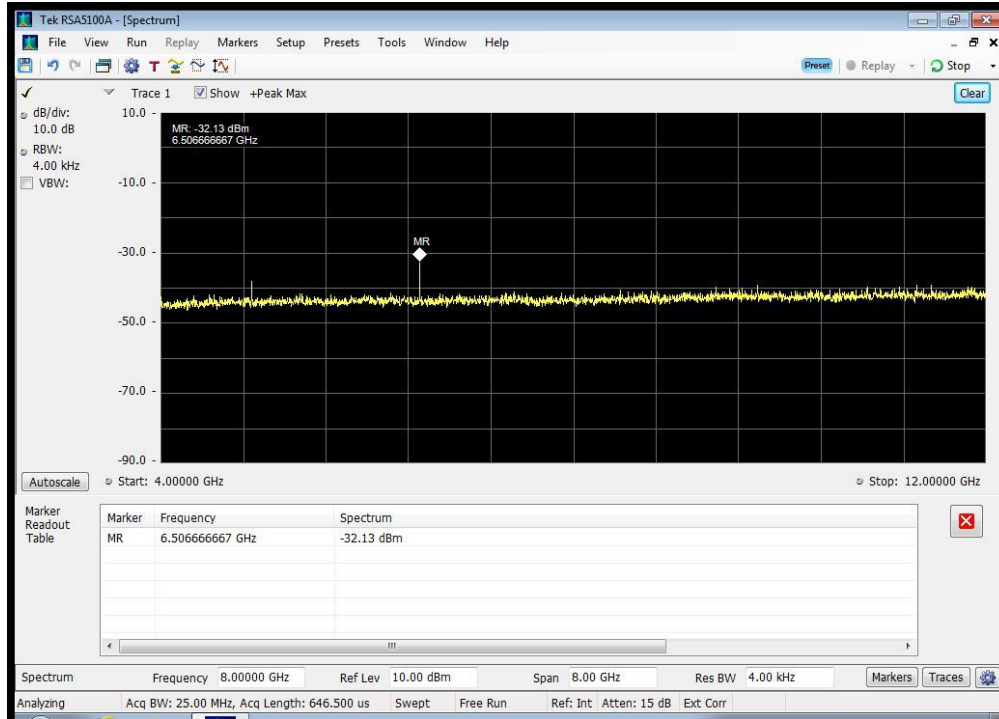

QPSK_1626.5 MHz_4000 - 12000 MHz