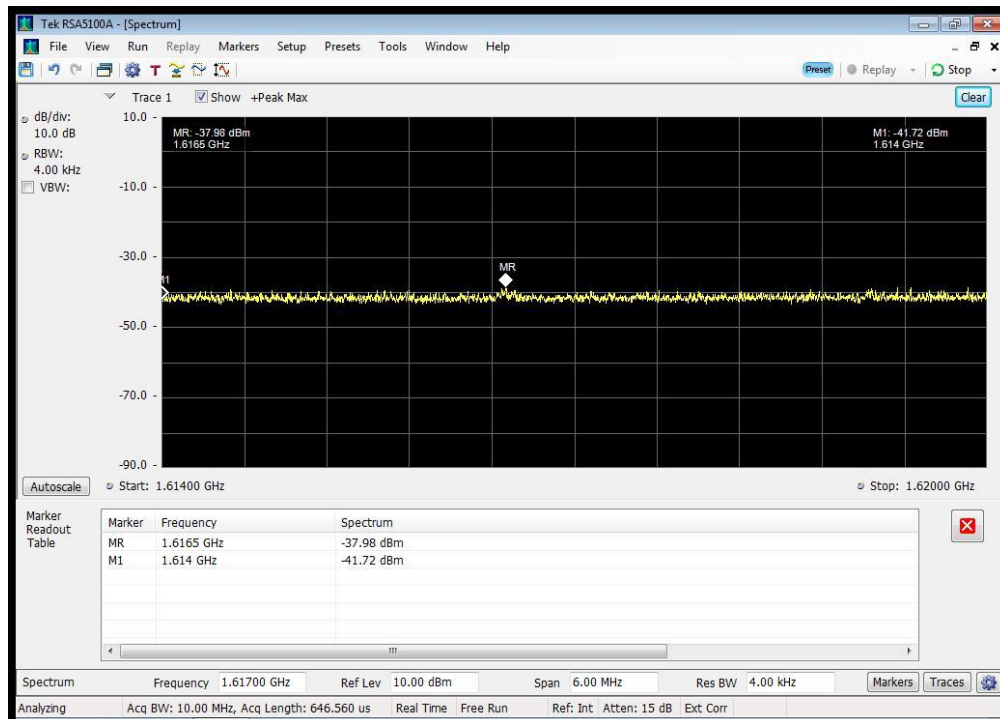

QPSK_1626.5 MHz_1605 - 1610 MHz

QPSK_1626.5 MHz_1610 - 1610.6 MHz

QPSK_1626.5 MHz_1610.6 - 1613.8 MHz

QPSK_1626.5 MHz_1613.8 - 1614 MHz

QPSK_1626.5 MHz_1614 - 1620 MHz

QPSK_1626.5 MHz_1620 - 1624.5 MHz

QPSK_1626.5 MHz_1624.5 - 1625.5 MHz