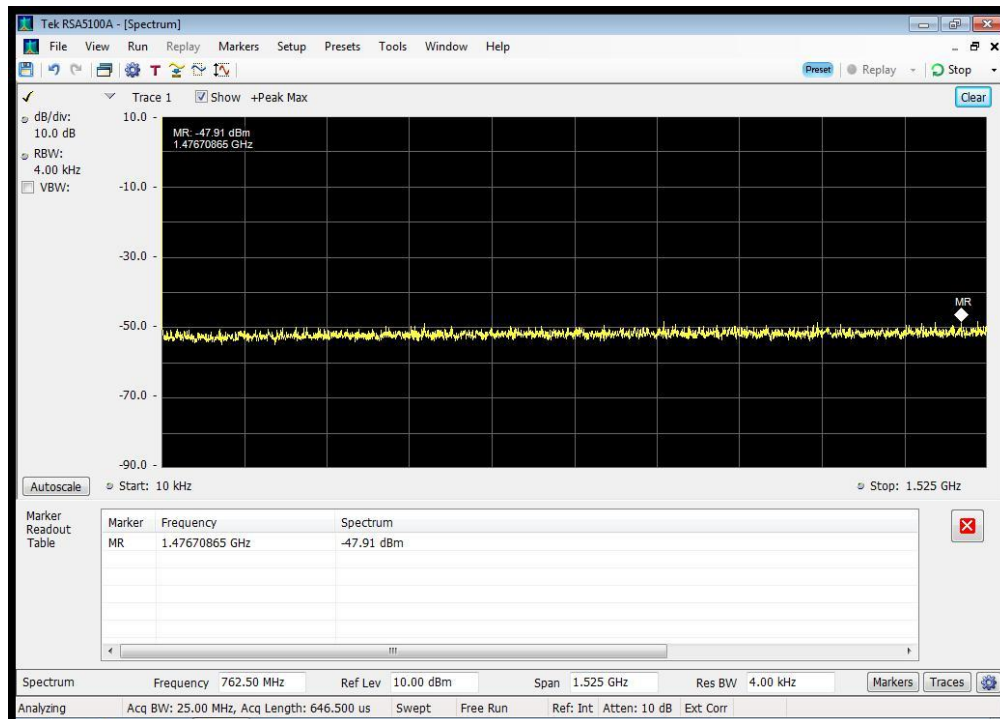

QAM_1643.5 MHz_3330 - 4000 MHz

QAM_1643.5 MHz_4000 - 12000 MHz

QAM_1660.5 MHz_10k - 1525 MHz

QAM_1660.5 MHz_12000 - 18000 MHz

QAM_1660.5 MHz_1525 - 1559 MHz

QAM_1660.5 MHz_1559 - 1585 MHz

QAM_1660.5 MHz_1585 - 1605 MHz