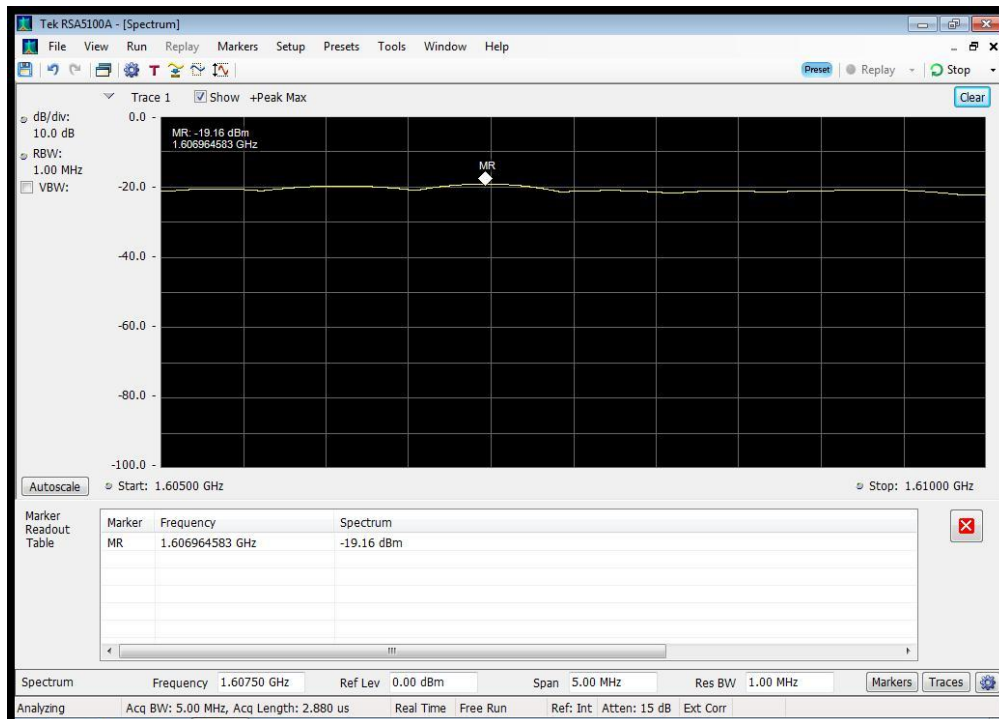

QPSK_1626.5 MHz_1605 - 1610 MHz