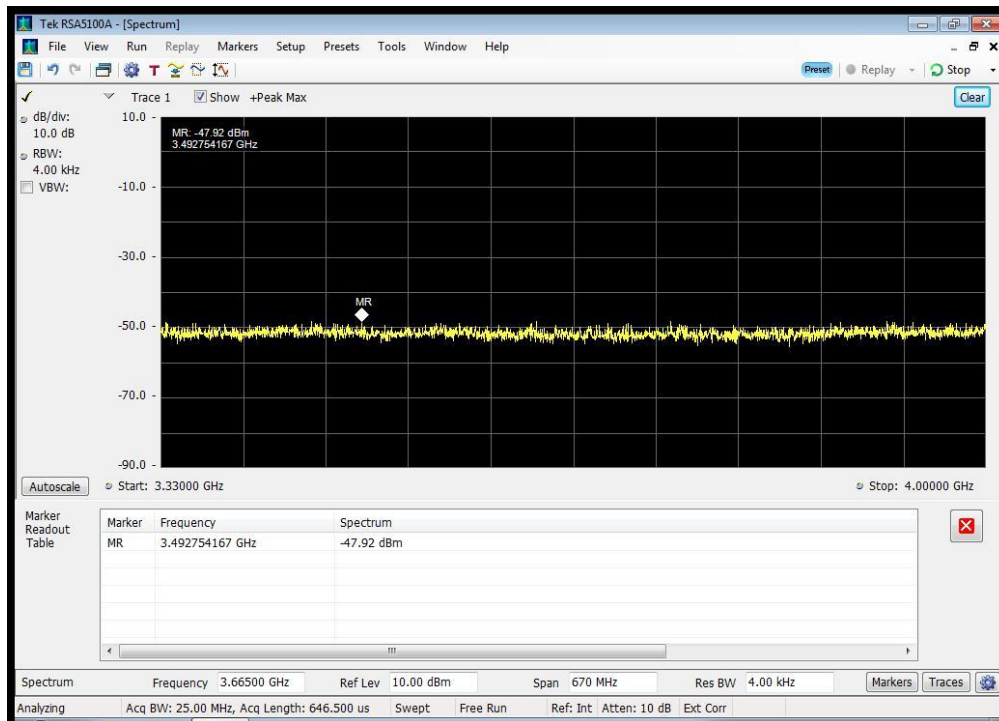

QAM_1643.5 MHz_3330 - 4000 MHz