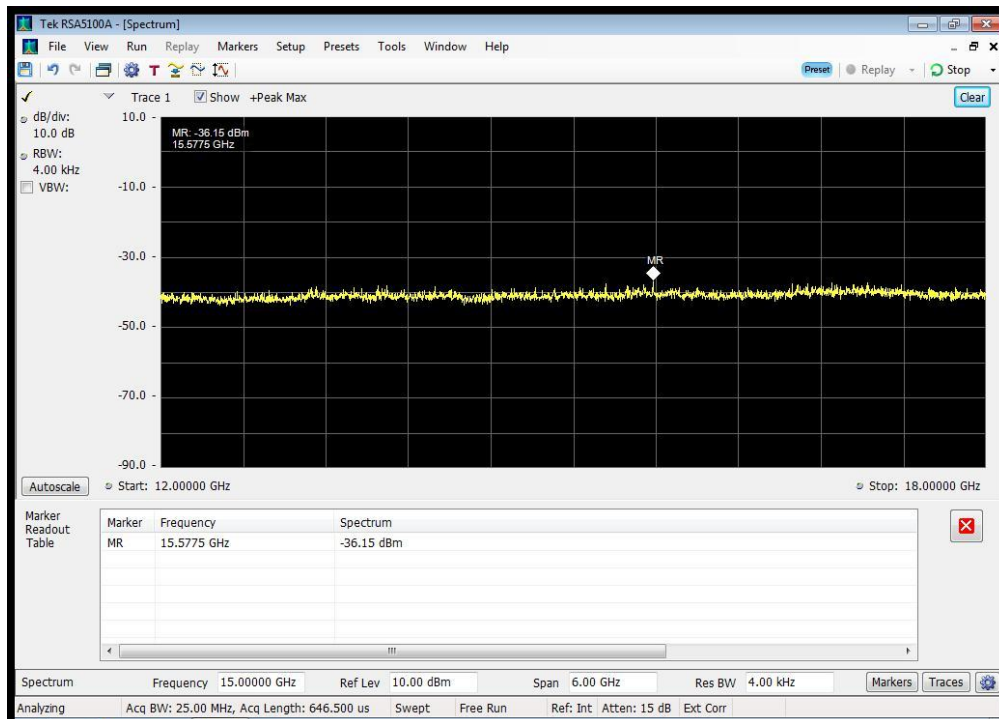

QAM_1660.5 MHz_3330 -4000 MHz

QAM_1660.5 MHz_4000 - 12000 MHz

QPSK_1626.5 MHz_10k - 1525 MHz

QPSK_1626.5 MHz_12000 - 18000 MHz

QPSK_1626.5 MHz_1525 - 1559 MHz

QPSK_1626.5 MHz_1559 - 1585 MHz

QPSK_1626.5 MHz_1585 - 1605 MHz