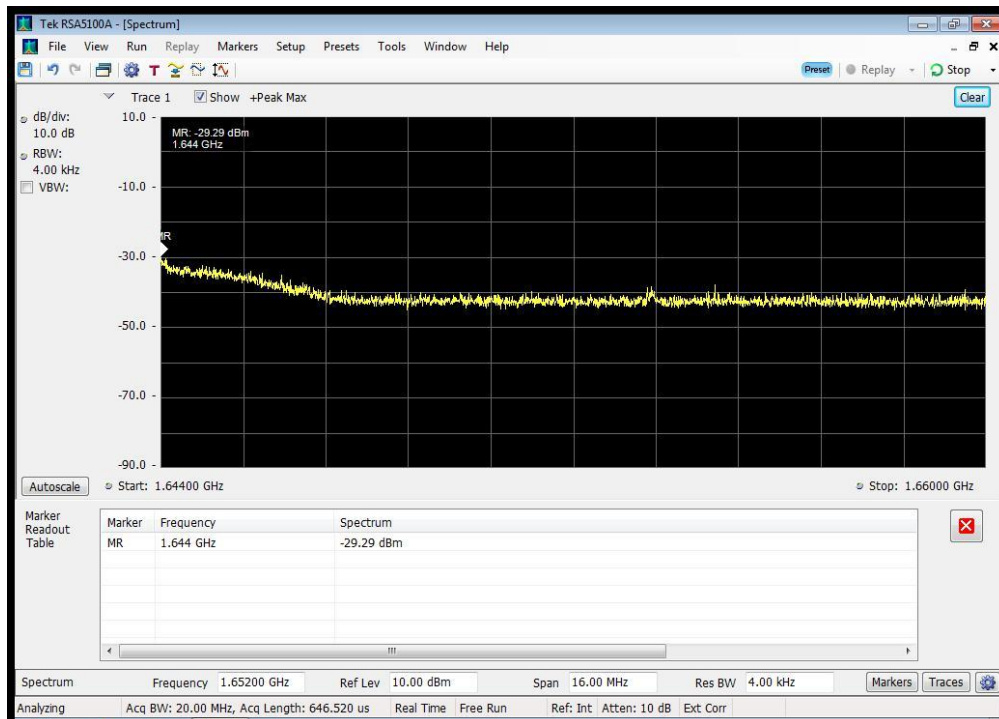

QAM_1643.5 MHz_1626.5 - 1643 MHz

QAM_1643.5 MHz_1644 - 1660 MHz

QAM_1643.5 MHz_1660 - 1670 MHz

QAM_1643.5 MHz_1670 - 1735 MHz

QAM_1643.5 MHz_1735 - 1865 MHz

QAM_1643.5 MHz_1865 - 3250 MHz

QAM_1643.5 MHz_3250 - 3330 MHz