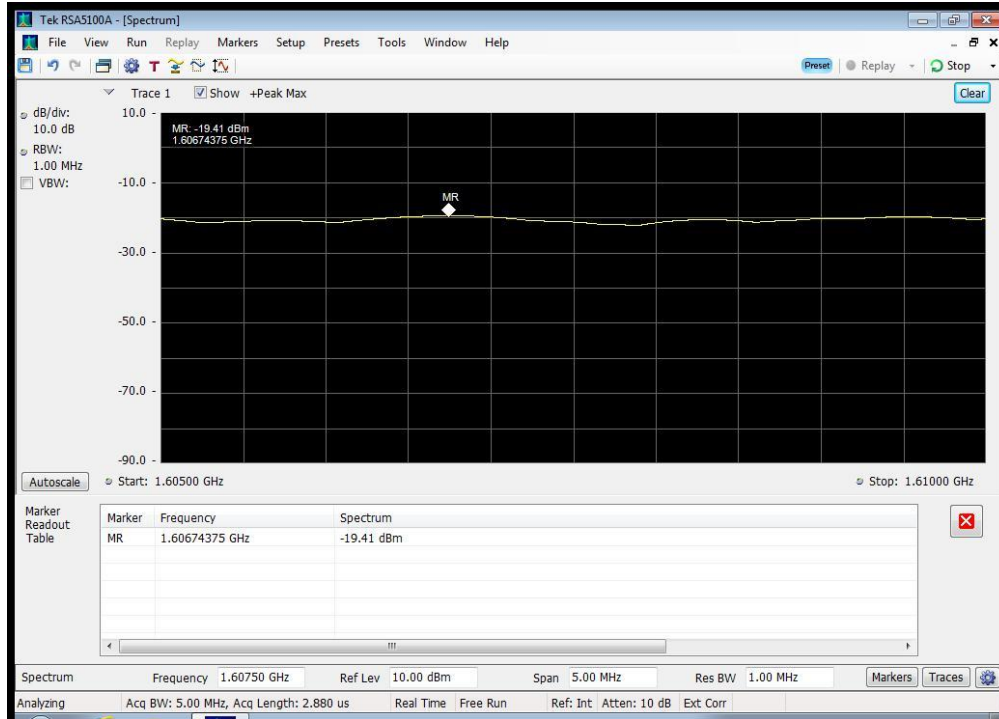

QAM_1660.5 MHz_1605 - 1610 MHz