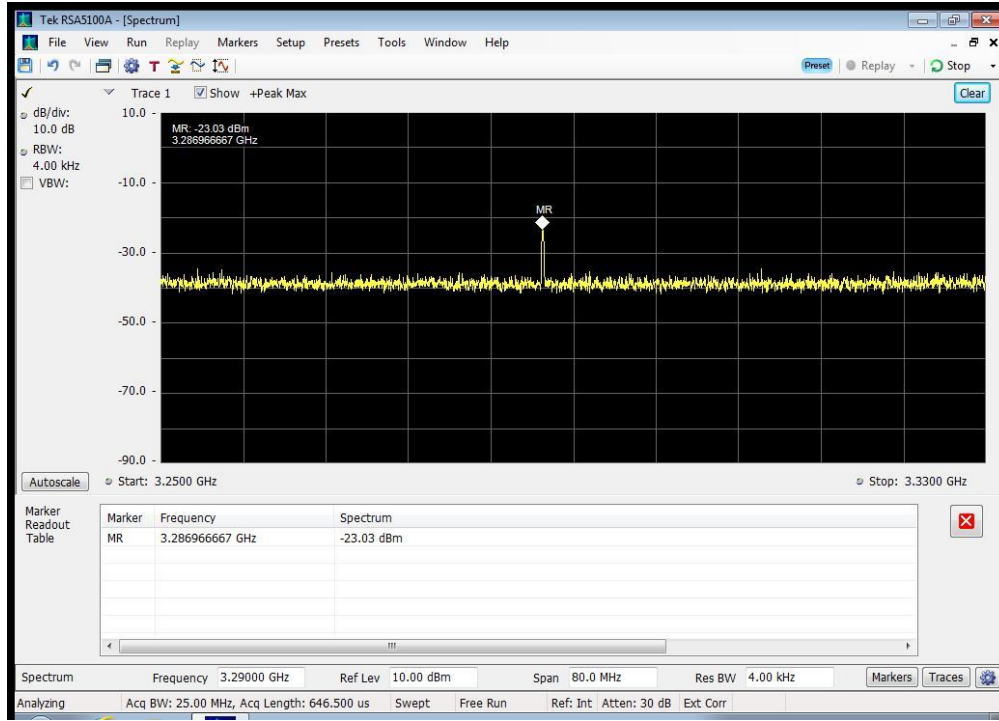

QAM_1643.5 MHz_1626.5 - 1643 MHz

QAM_1643.5 MHz_1644 - 1660 MHz

QAM_1643.5 MHz_1660 - 1670 MHz

QAM_1643.5 MHz_1670 - 1735 MHz

QAM_1643.5 MHz_1735 - 1865 MHz

QAM_1643.5 MHz_1865 - 3250 MHz

QAM_1643.5 MHz_3250 - 3330 MHz