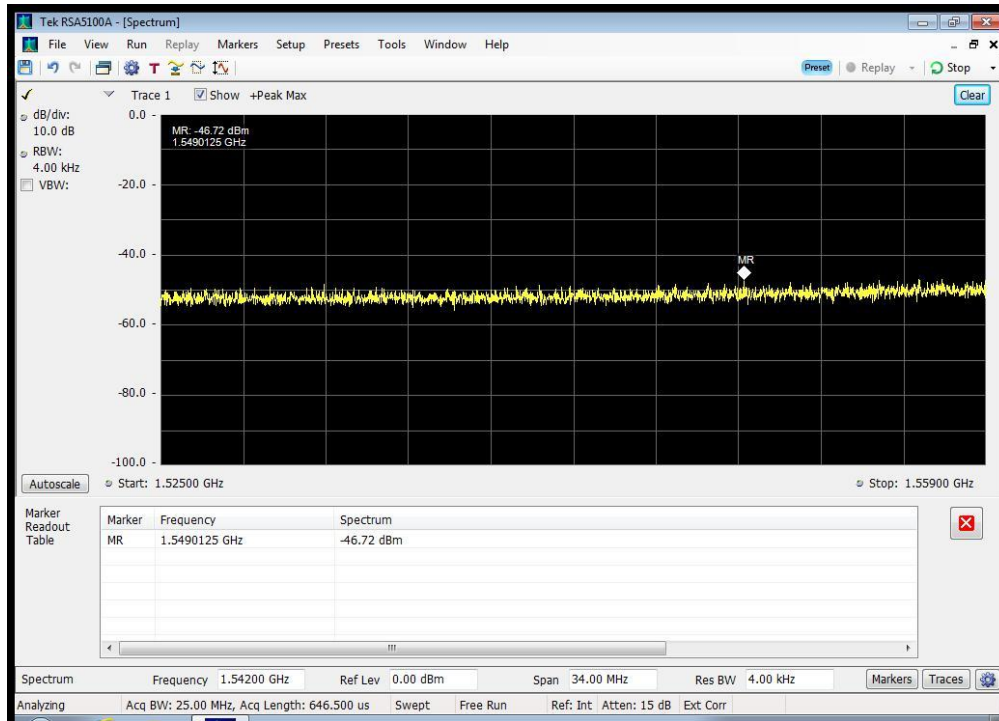

QAM_1660.5 MHz_3330 -4000 MHz

QAM_1660.5 MHz_4000 - 12000 MHz

QPSK_1626.5 MHz_10k - 1525 MHz

QPSK_1626.5 MHz_12000 - 18000 MHz

QPSK_1626.5 MHz_1525 - 1559 MHz

QPSK_1626.5 MHz_1559 - 1585 MHz

QPSK_1626.5 MHz_1585 - 1605 MHz