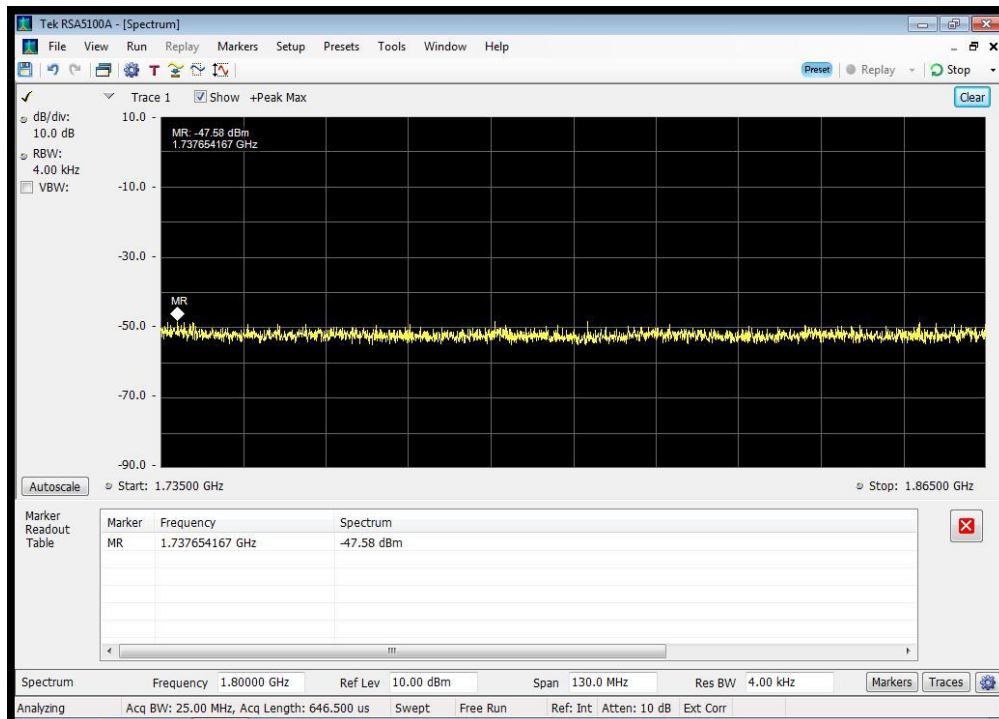

QAM_1660.5 MHz_1625.5 - 1626.5 MHz

QAM_1660.5 MHz_1626.5 - 1660 MHz

QAM_1660.5 MHz_1661 - 1670 MHz

QAM_1660.5 MHz_1670 - 1735 MHz

QAM_1660.5 MHz_1735 - 1865 MHz

QAM_1660.5 MHz_1865 - 3250 MHz

QAM_1660.5 MHz_3250 - 3330 MHz