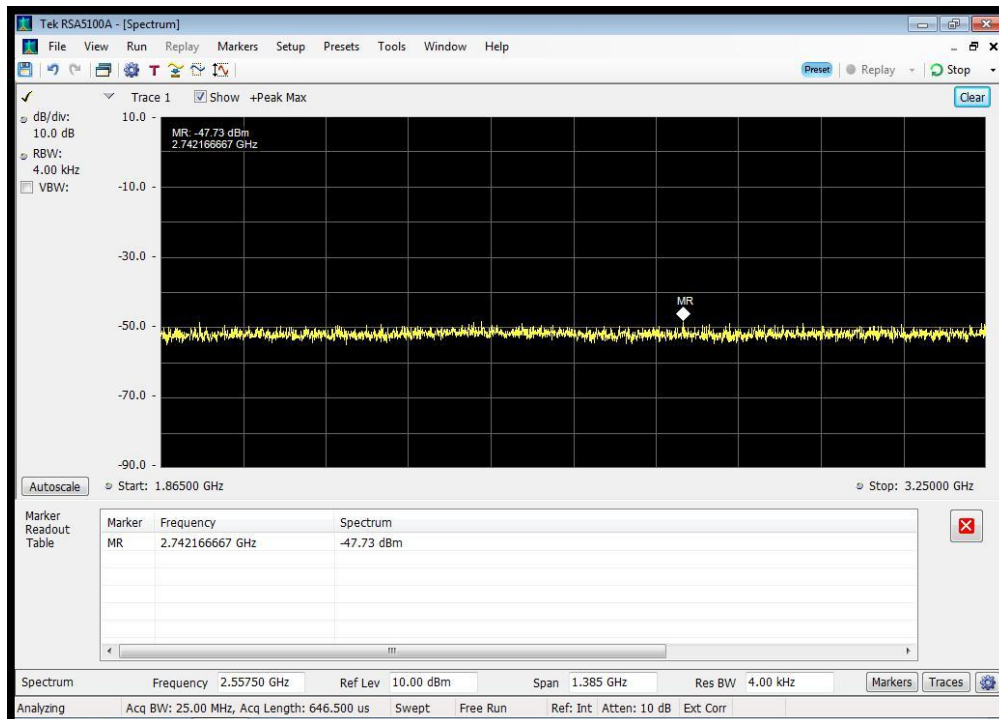

QPSK_1626.5 MHz_1625.5 - 1626 MHz

QPSK_1626.5 MHz_1627 - 1660 MHz

QPSK_1626.5 MHz_1660 - 1670 MHz

QPSK_1626.5 MHz_1670 - 1735 MHz

QPSK_1626.5 MHz_1735 - 1865 MHz

QPSK_1626.5 MHz_1865 - 3250 MHz

QPSK_1626.5 MHz_3250 - 3330 MHz