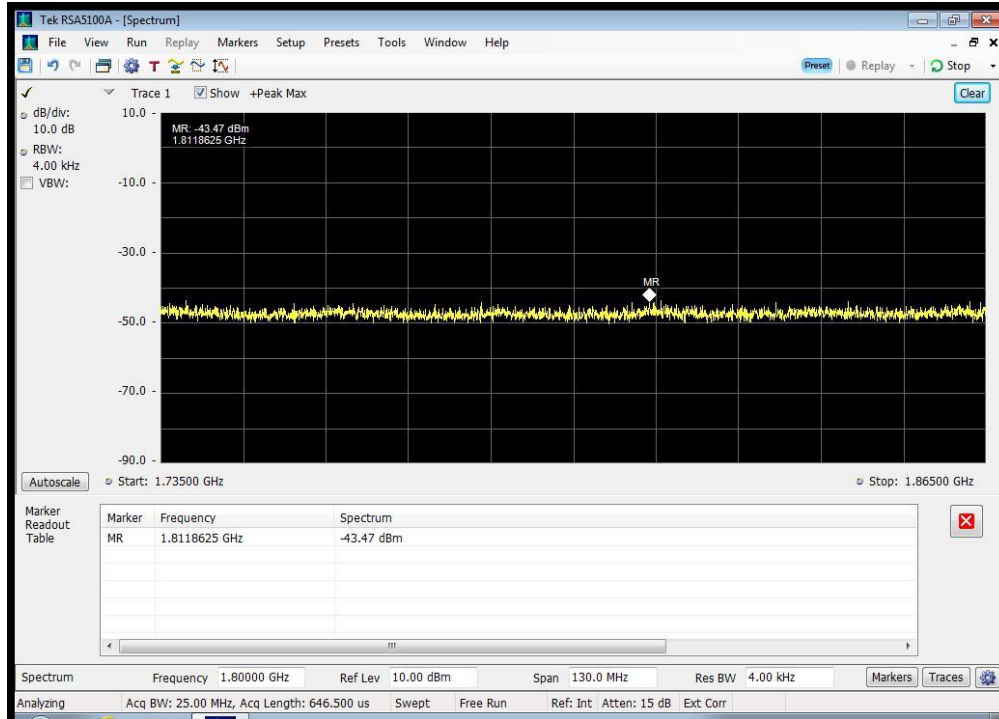

QPSK_1626.5 MHz_1625.5 - 1626 MHz

QPSK_1626.5 MHz_1627 - 1660 MHz

QPSK_1626.5 MHz_1660 - 1670 MHz

QPSK_1626.5 MHz_1670 - 1735 MHz

QPSK_1626.5 MHz_1735 - 1865 MHz

QPSK_1626.5 MHz_1865 - 3250 MHz

QPSK_1626.5 MHz_3250 - 3330 MHz