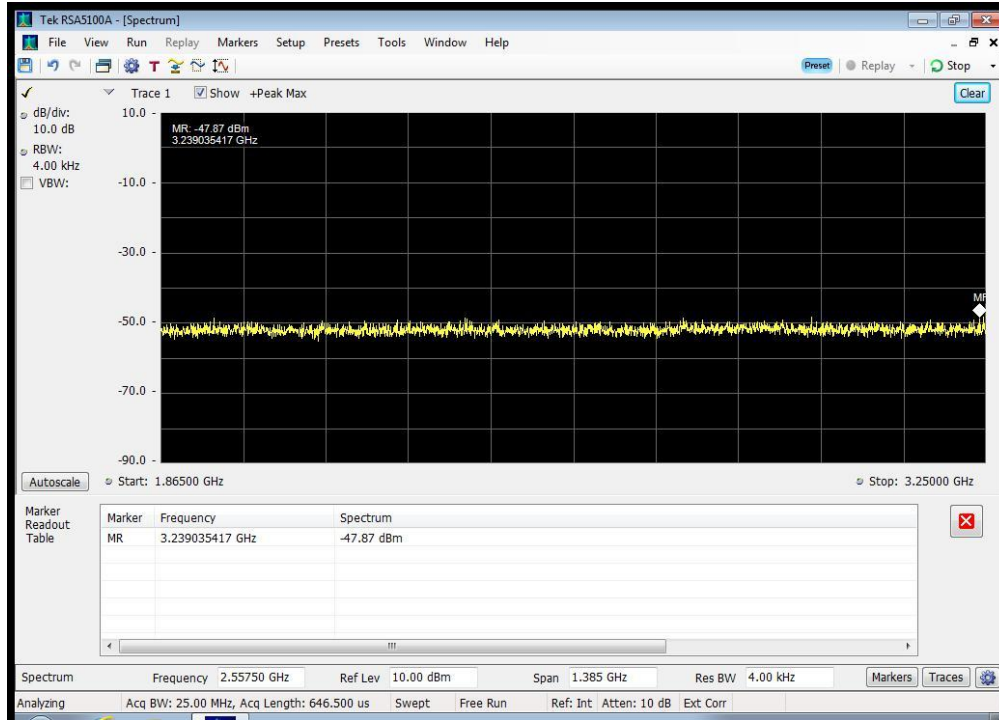

QAM_1660.5 MHz_1625.5 - 1626.5 MHz

QAM_1660.5 MHz_1626.5 - 1660 MHz

QAM_1660.5 MHz_1661 - 1670 MHz

QAM_1660.5 MHz_1670 - 1735 MHz

QAM_1660.5 MHz_1735 - 1865 MHz

QAM_1660.5 MHz_1865 - 3250 MHz

QAM_1660.5 MHz_3250 - 3330 MHz