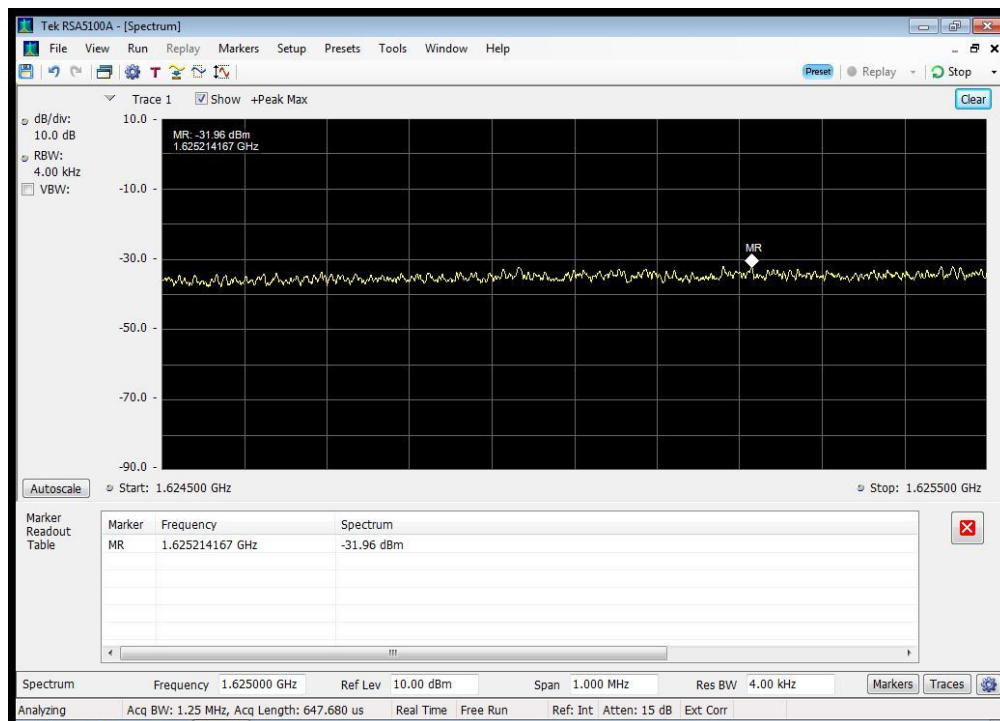

QPSK_1626.5 MHz_1605 - 1610 MHz

QPSK_1626.5 MHz_1610 - 1610.6 MHz

QPSK_1626.5 MHz_1610.6 - 1613.8 MHz

QPSK_1626.5 MHz_1613.8 - 1614 MHz

QPSK_1626.5 MHz_1614 - 1620 MHz

QPSK_1626.5 MHz_1620 - 1624.5 MHz

QPSK_1626.5 MHz_1624.5 - 1625.5 MHz