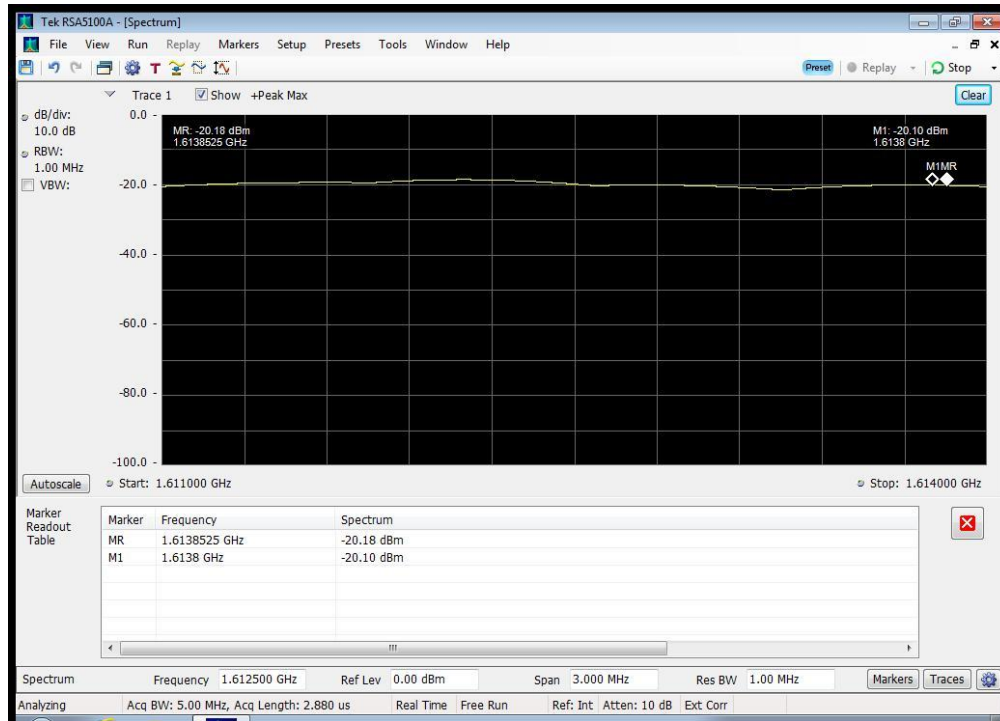

QPSK_1626.5 MHz_1605 - 1610 MHz

QPSK_1626.5 MHz_1610 - 1610.6 MHz

QPSK_1626.5 MHz_1610.6 - 1613.8 MHz

QPSK_1626.5 MHz_1613.8 - 1614 MHz

QPSK_1626.5 MHz_1614 - 1620 MHz

QPSK_1626.5 MHz_1620 - 1624.5 MHz

QPSK_1626.5 MHz_1624.5 - 1625.5 MHz