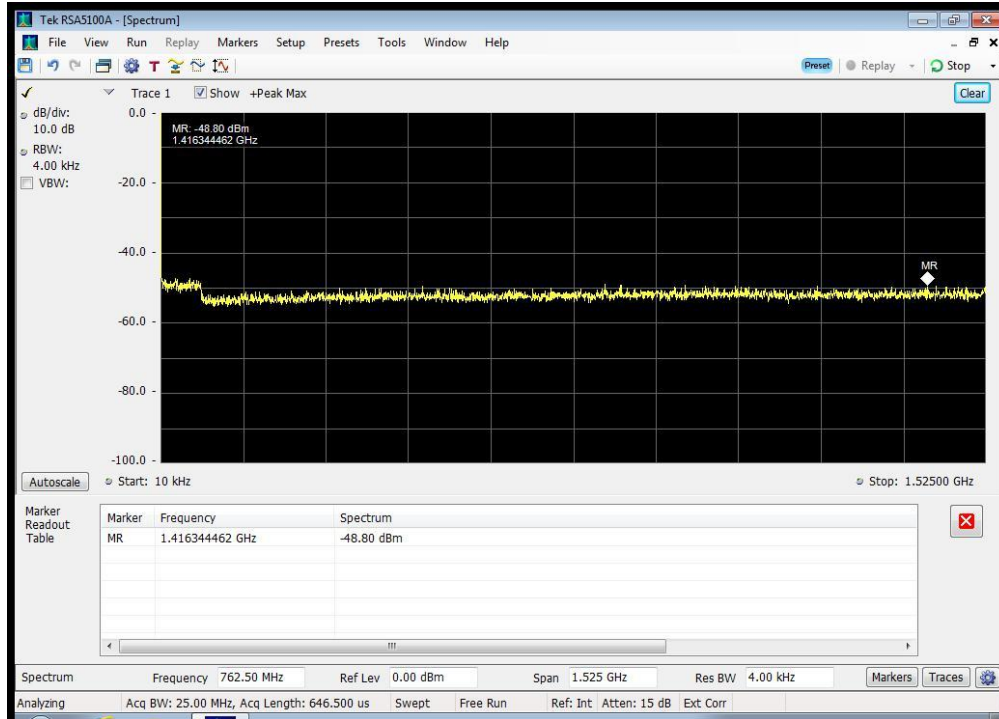

QAM_1660.5 MHz_3330 -4000 MHz

QAM_1660.5 MHz_4000 - 12000 MHz

QPSK_1626.5 MHz_10k - 1525 MHz

QPSK_1626.5 MHz_12000 - 18000 MHz

QPSK_1626.5 MHz_1525 - 1559 MHz

QPSK_1626.5 MHz_1559 - 1585 MHz

QPSK_1626.5 MHz_1585 - 1605 MHz