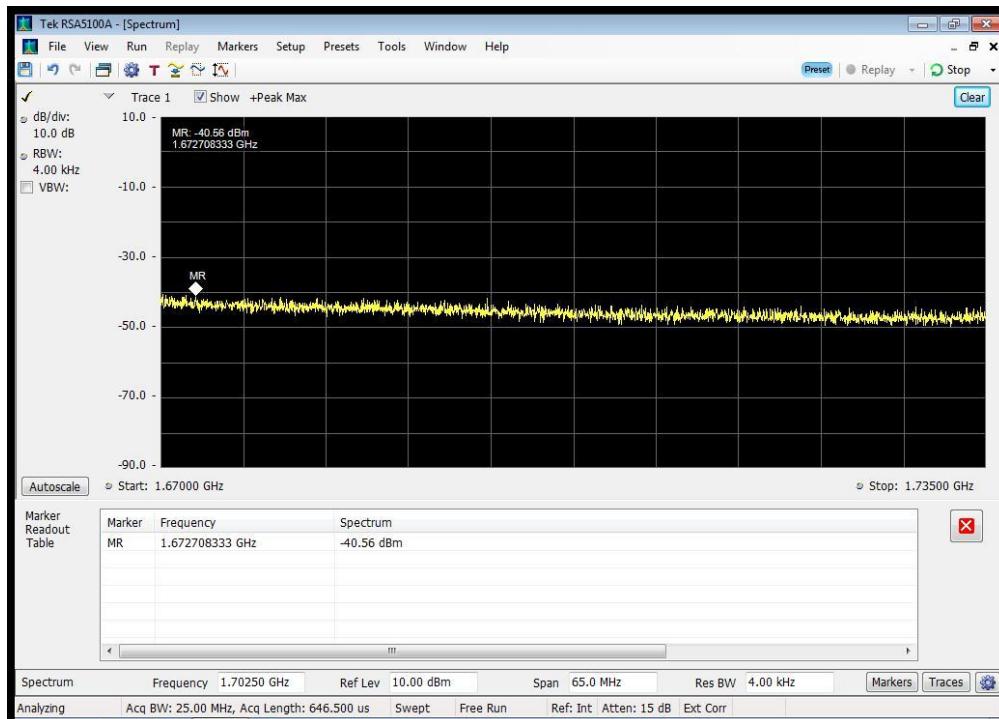

QPSK_1626.5 MHz_1625.5 - 1626 MHz

QPSK_1626.5 MHz_1627 - 1660 MHz

QPSK_1626.5 MHz_1660 - 1670 MHz

QPSK_1626.5 MHz_1670 - 1735 MHz

QPSK_1626.5 MHz_1735 - 1865 MHz

QPSK_1626.5 MHz_1865 - 3250 MHz

QPSK_1626.5 MHz_3250 - 3330 MHz