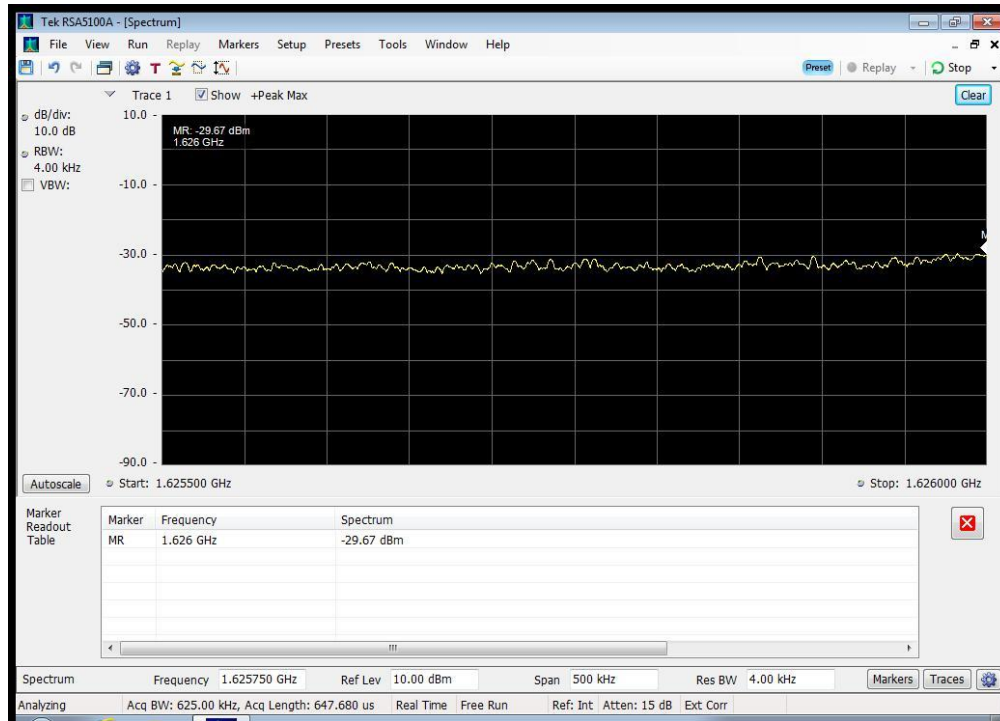

QPSK_1626.5 MHz_1625.5 - 1626 MHz