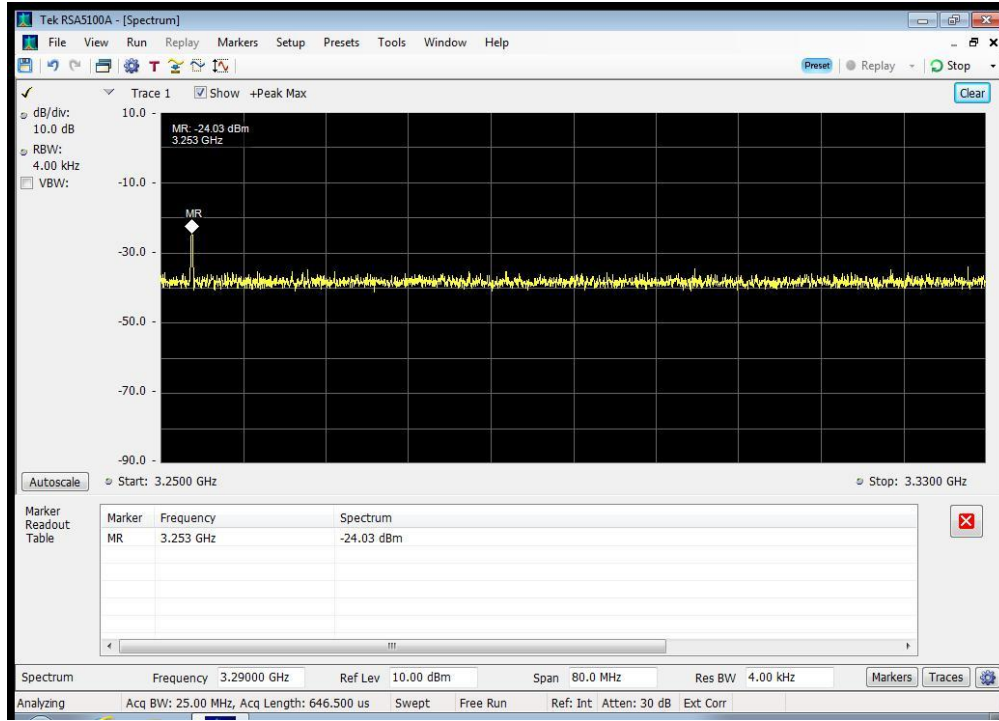

QPSK_1626.5 MHz_1625.5 - 1626 MHz

QPSK_1626.5 MHz_1627 - 1660 MHz

QPSK_1626.5 MHz_1660 - 1670 MHz

QPSK_1626.5 MHz_1670 - 1735 MHz

QPSK_1626.5 MHz_1735 - 1865 MHz

QPSK_1626.5 MHz_1865 - 3250 MHz

QPSK_1626.5 MHz_3250 - 3330 MHz