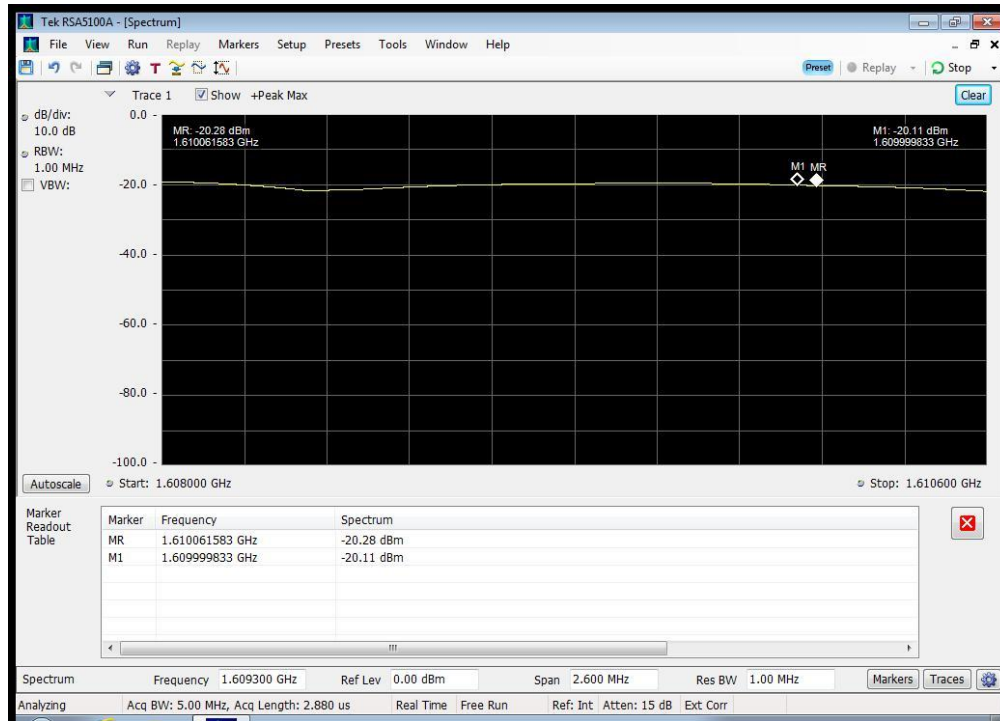

QPSK_1626.5 MHz_1610 - 1610.6 MHz