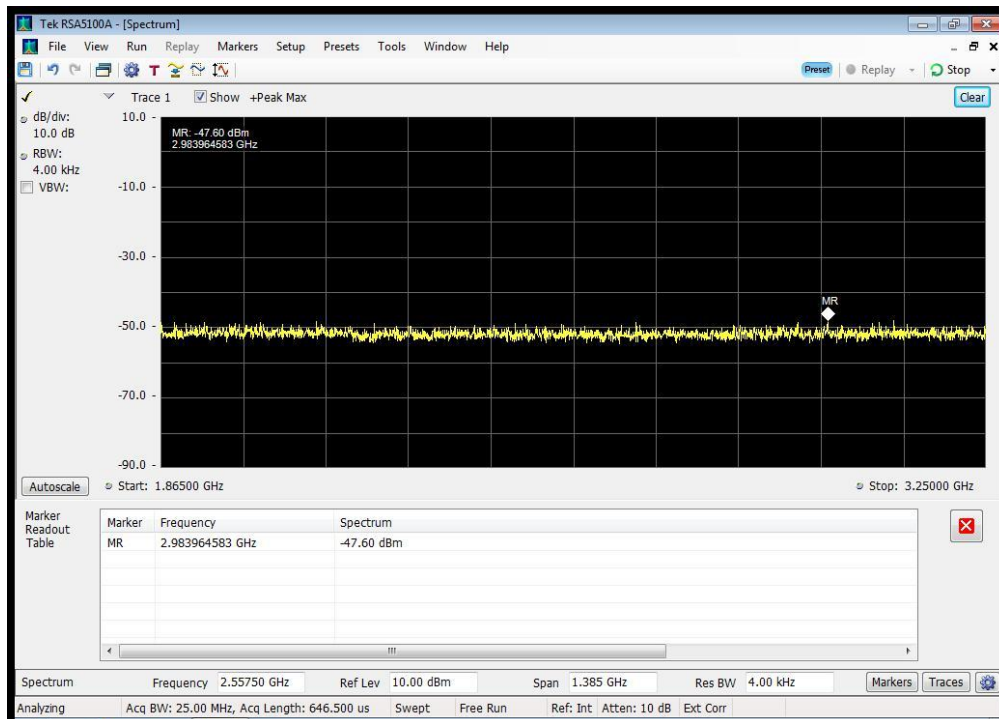

QAM_1643.5 MHz_1626.5 - 1643 MHz

QAM_1643.5 MHz_1644 - 1660 MHz

QAM_1643.5 MHz_1660 - 1670 MHz

QAM_1643.5 MHz_1670 - 1735 MHz

QAM_1643.5 MHz_1735 - 1865 MHz

QAM_1643.5 MHz_1865 - 3250 MHz

QAM_1643.5 MHz_3250 - 3330 MHz