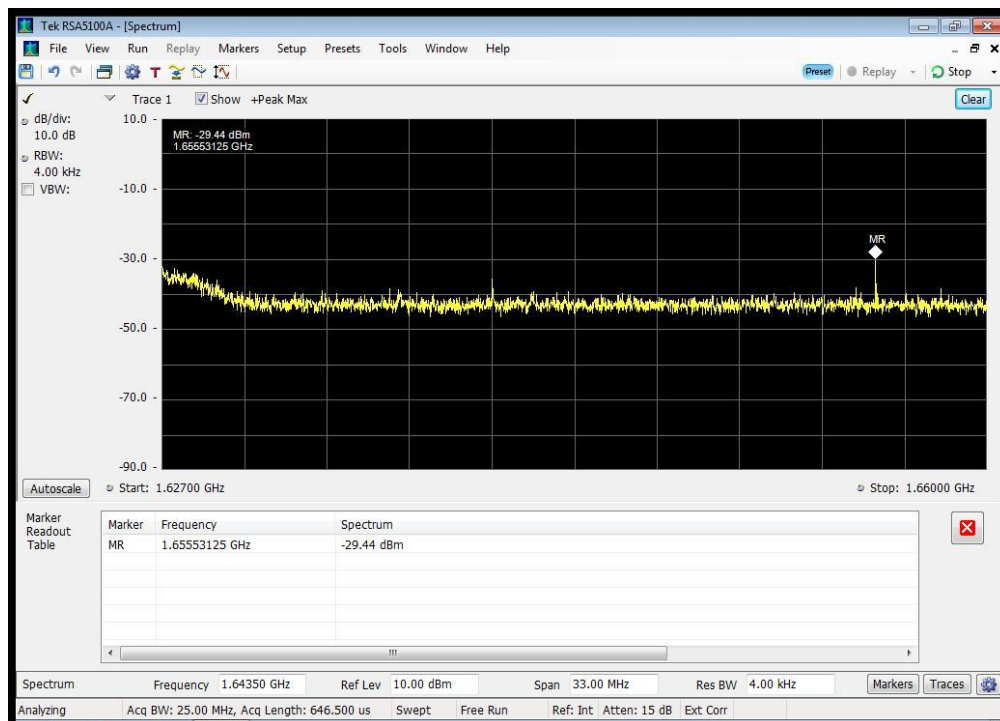

QPSK_1626.5 MHz_1627 - 1660 MHz