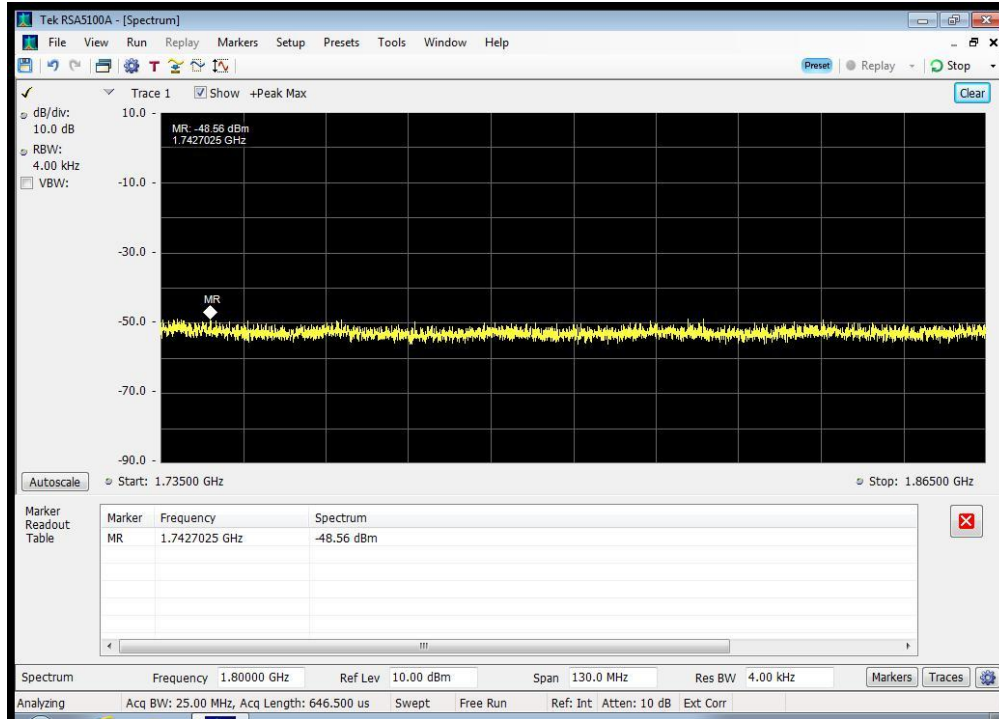

BPSK_1626.5 MHz_1735 - 1865 MHz