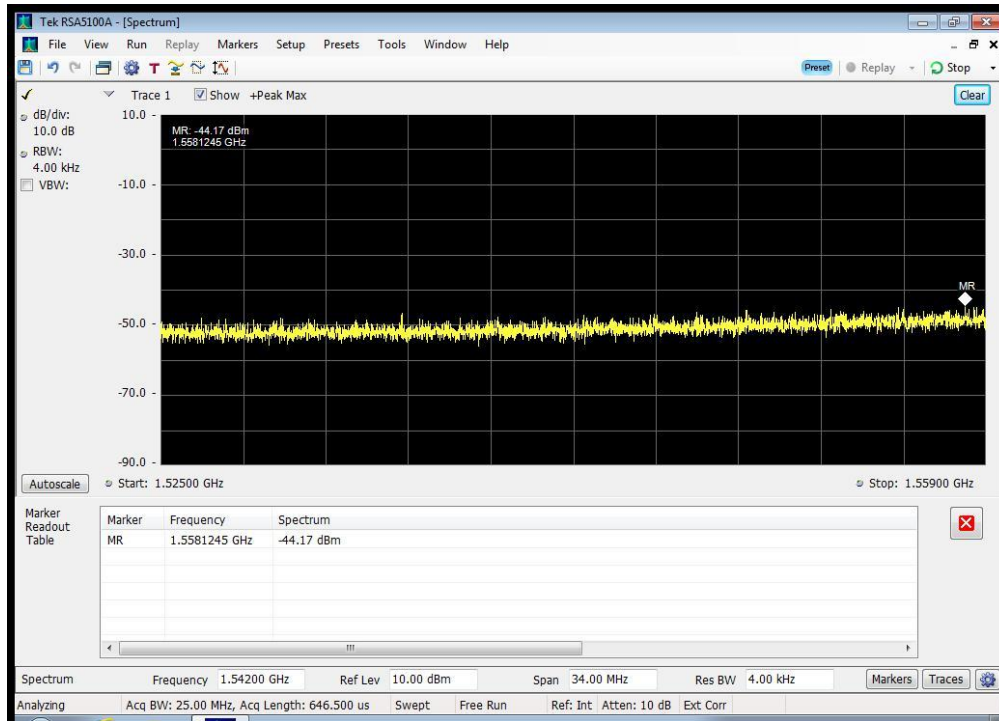

BPSK_1626.5 MHz_1525 - 1559 MHz