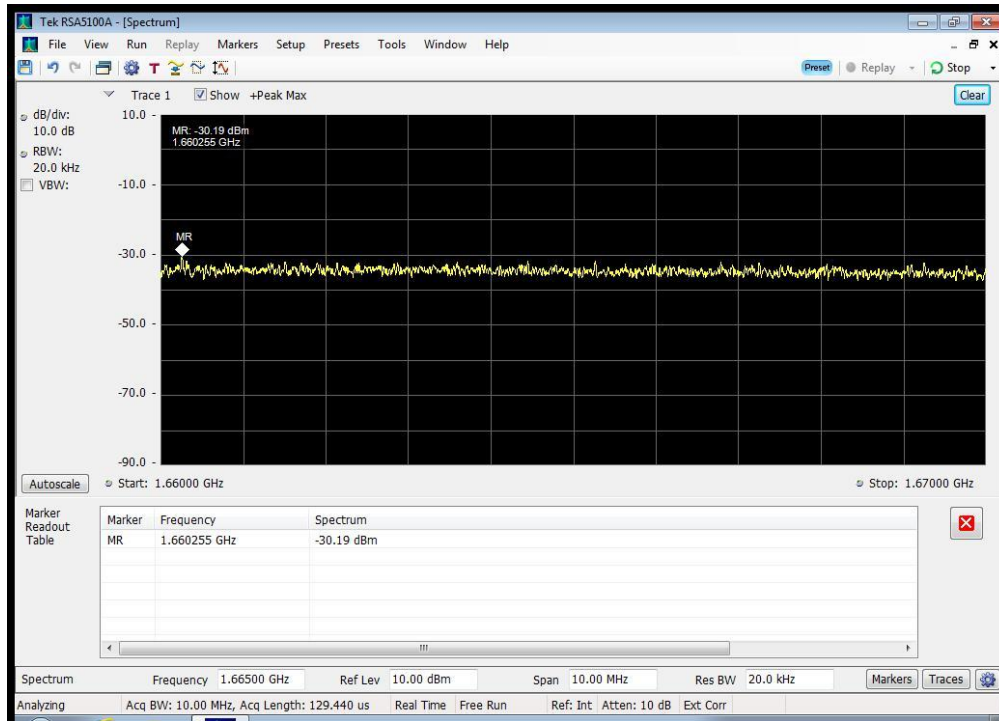

BPSK_1626.5 MHz_1660 - 1670 MHz