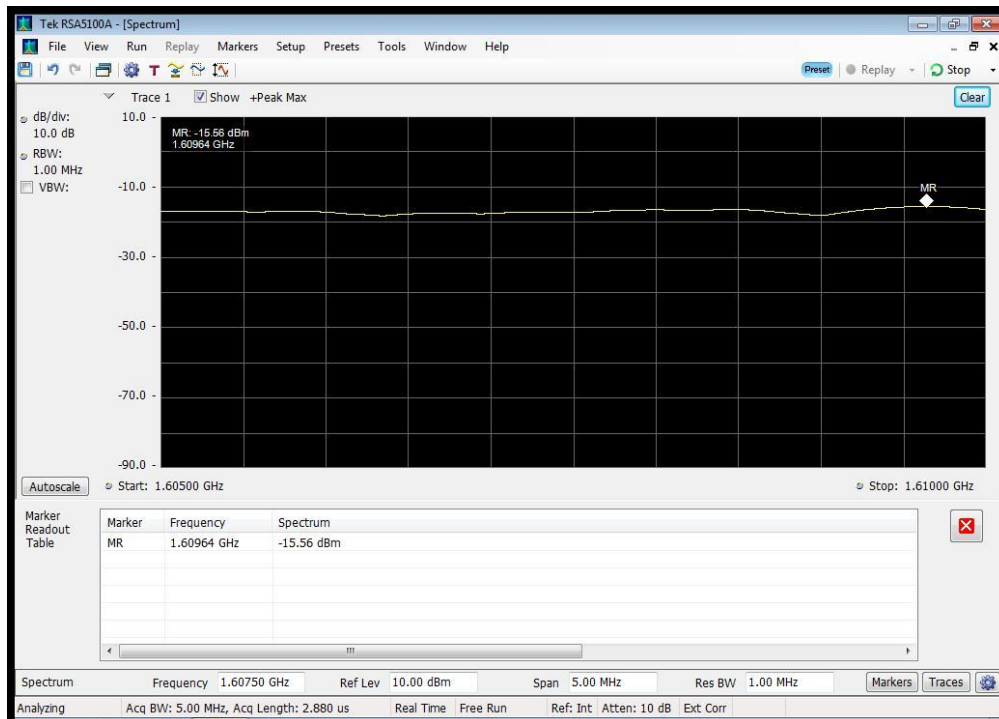

BPSK_1626.5 MHz_1605 - 1610 MHz