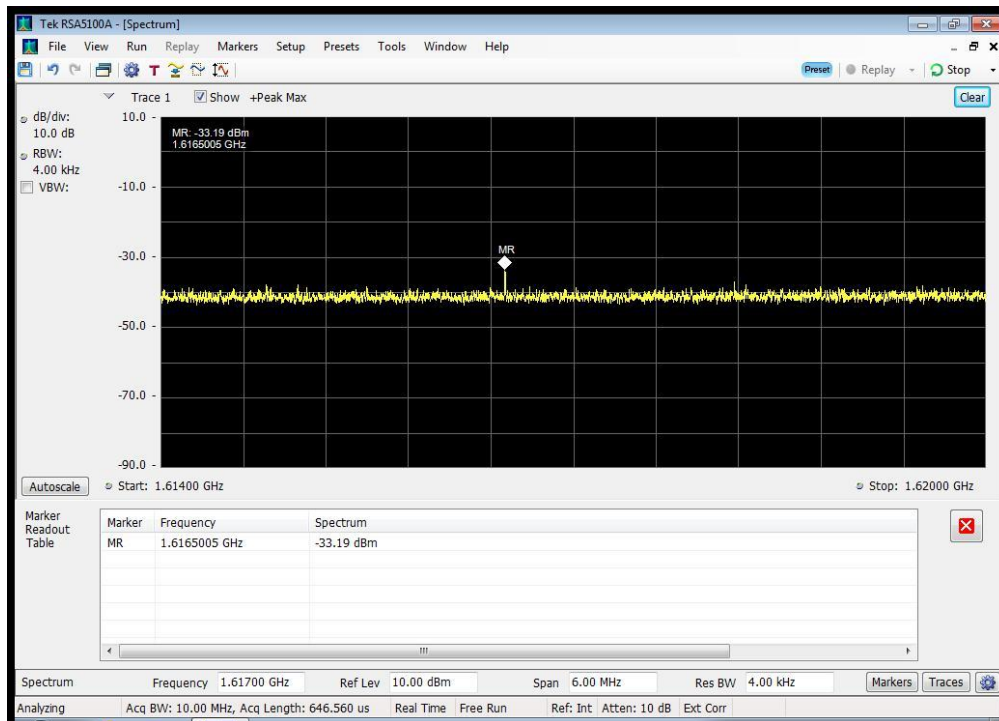

BPSK_1626.5 MHz_1614 - 1620 MHz