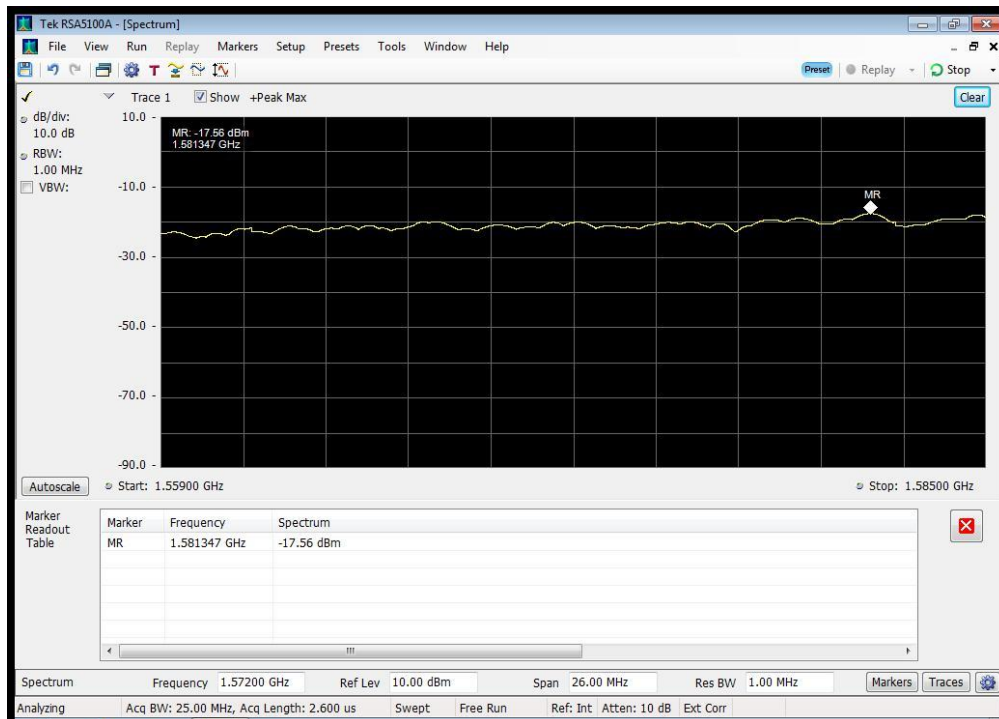

BPSK_1626.5 MHz_1559 - 1585 MHz