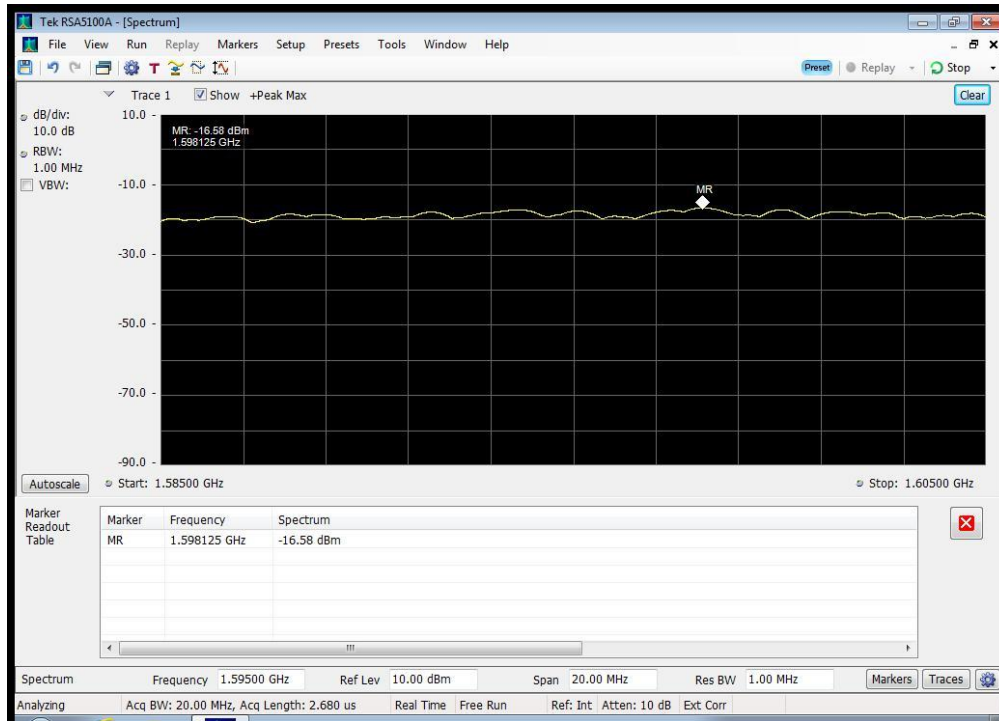

BPSK_1626.5 MHz_1585 - 1605 MHz