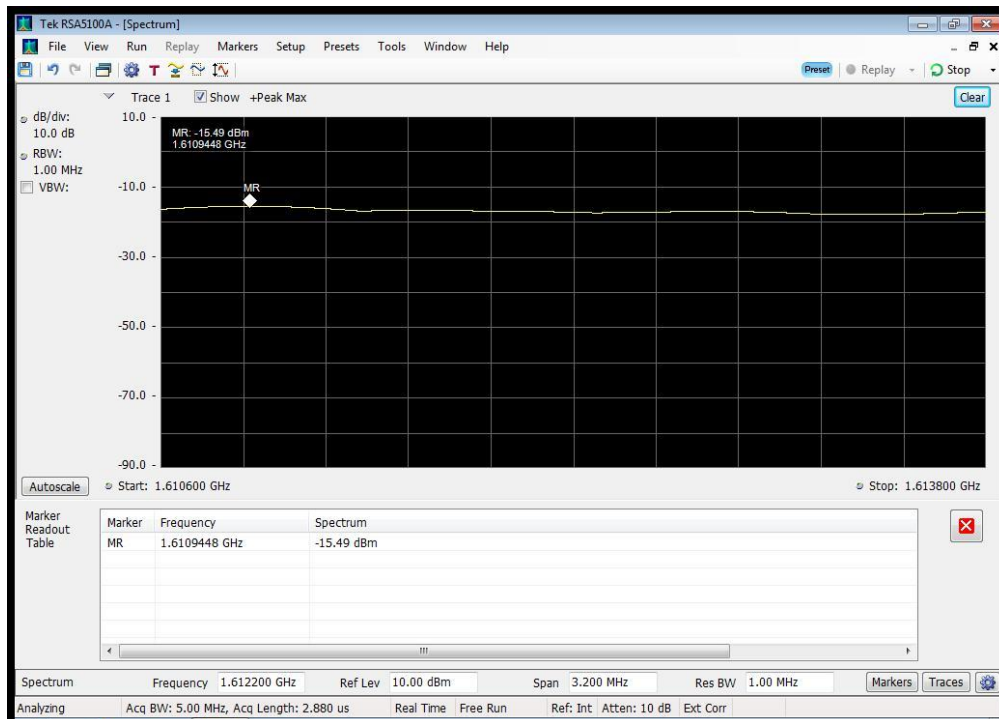

BPSK_1626.5 MHz_1610.6 - 1613.8 MHz