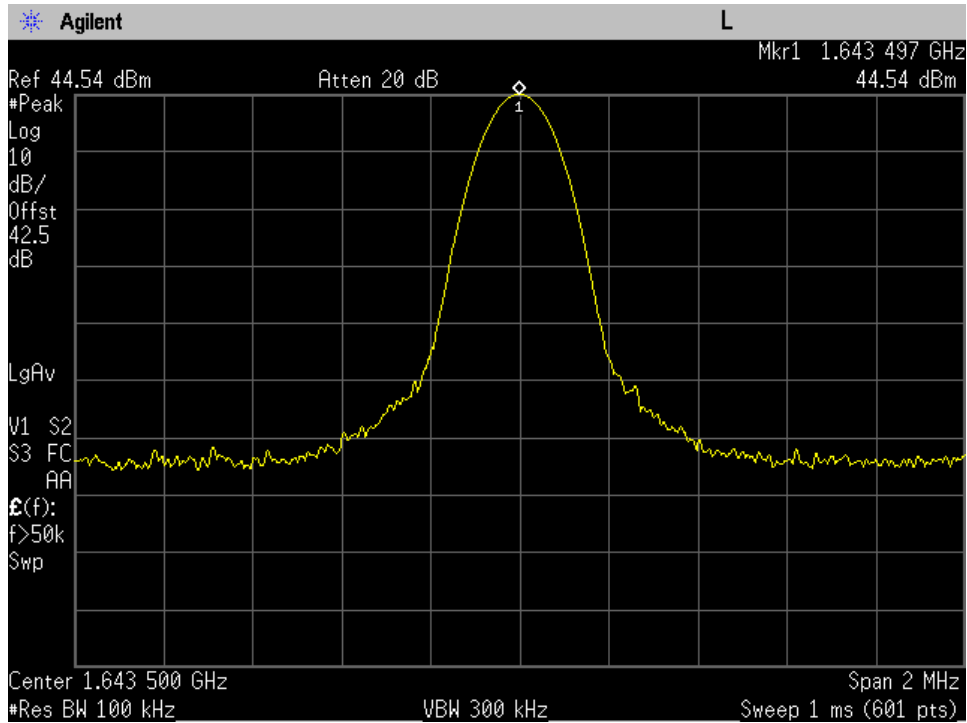

QPSK_6K80_1626.5 MHz

QPSK_6K80_1643.5 MHz

QPSK_6K80_1660.5 MHz

Reference Output Power_BPSK_1626.5 MHz

Reference Output Power_BPSK_1643.5 MHz

Reference Output Power_BPSK_1660.5 MHz

Reference Output Power_QAM_1626.5 MHz