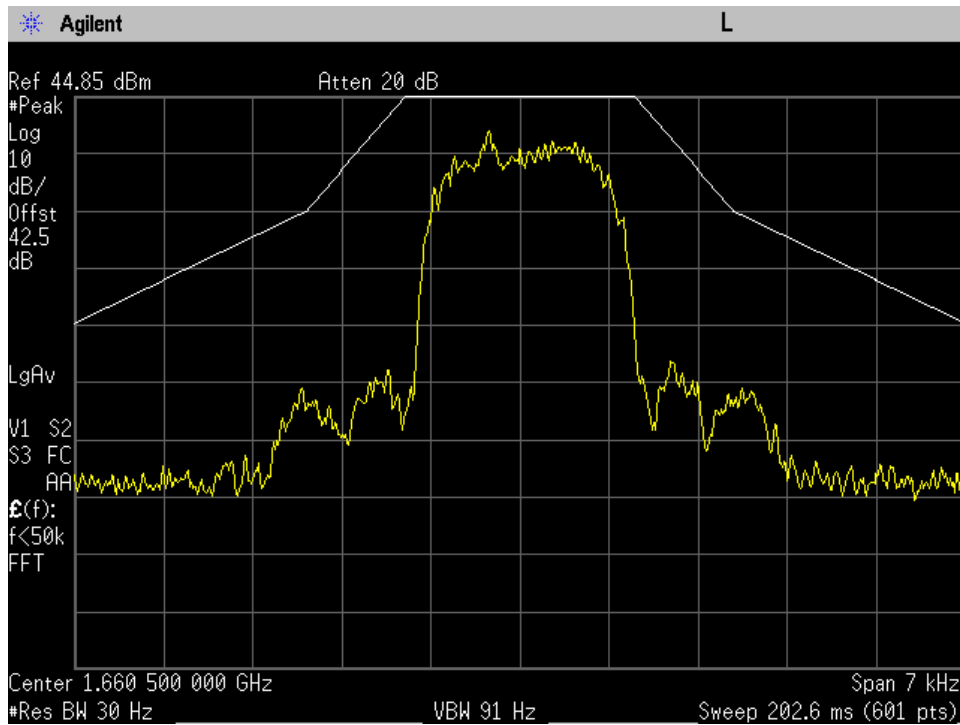

Annex B

Emission Mask

BPSK_1K68_1626.5 MHz

BPSK_1K68_1643.5

BPSK_1K68_1660.5 MHz

BPSK_840H_1643.5

BPSK_840H_1660.5 MHz

BPSK_840H_626.5 MHz

QAM_100K0_1626.5 MHz

QAM_100K0_1643.5 MHz

QAM_100K0_1660.5 MHz

QAM_200K0_1626.5 MHz

QAM_200K0_1643.5 MHz

QAM_200K0_1660.5 MHz

QAM_50K0_1626.5 MHz

QAM_50K0_1643.5 MHz