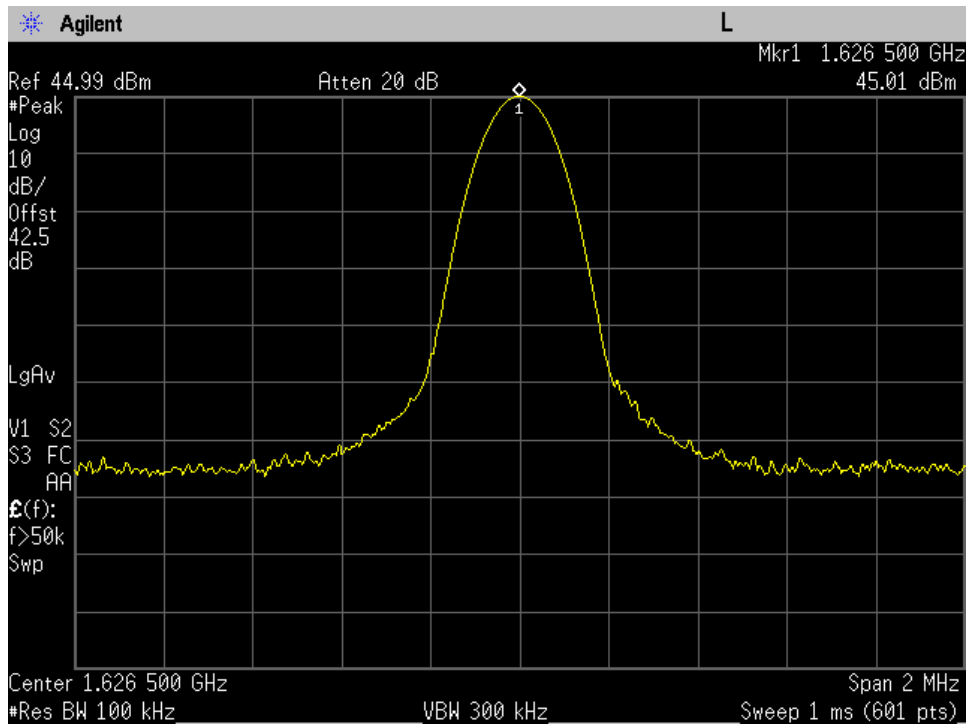

QPSK_6K80_1626.5 MHz

QPSK_6K80_1643.5 MHz

QPSK_6K80_1660.5 MHz

Reference Output Power_BPSK_1626.5 MHz

Reference Output Power_BPSK_1643.5 MHz

Reference Output Power_BPSK_1660.5 MHz

Reference Output Power_QAM_1626.5 MHz