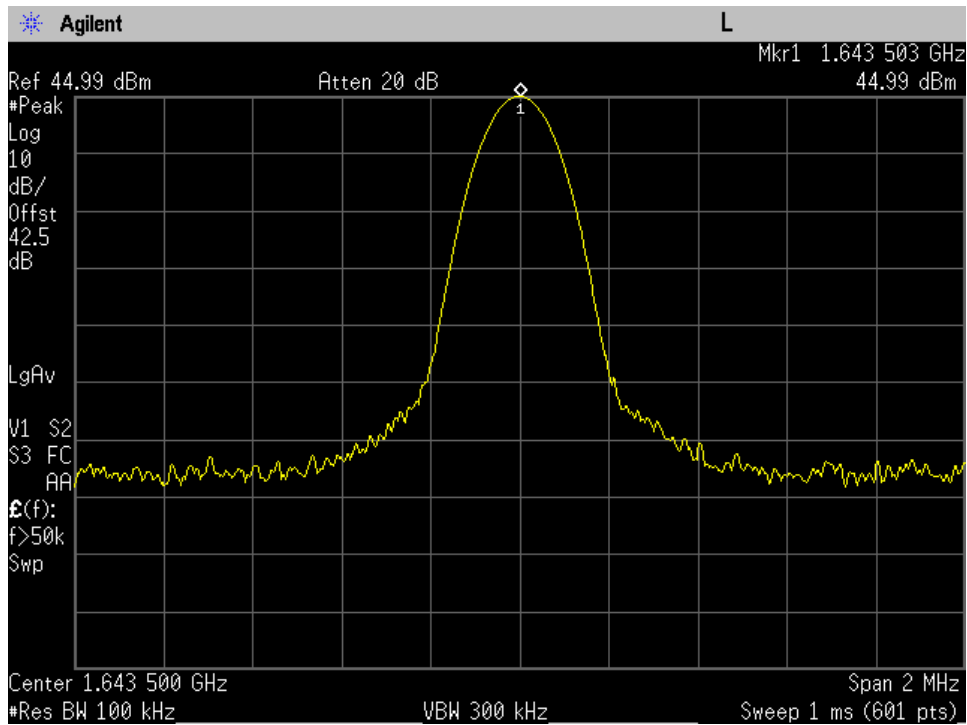

Reference Output Power_QAM_1643.5 MHz

Reference Output Power_QAM_1660.5 MHz

Reference Output Power_QPSK_1626.5 MHz

Reference Output Power_QPSK_1643.5 MHz

Reference Output Power_QPSK_1660.5 MHz