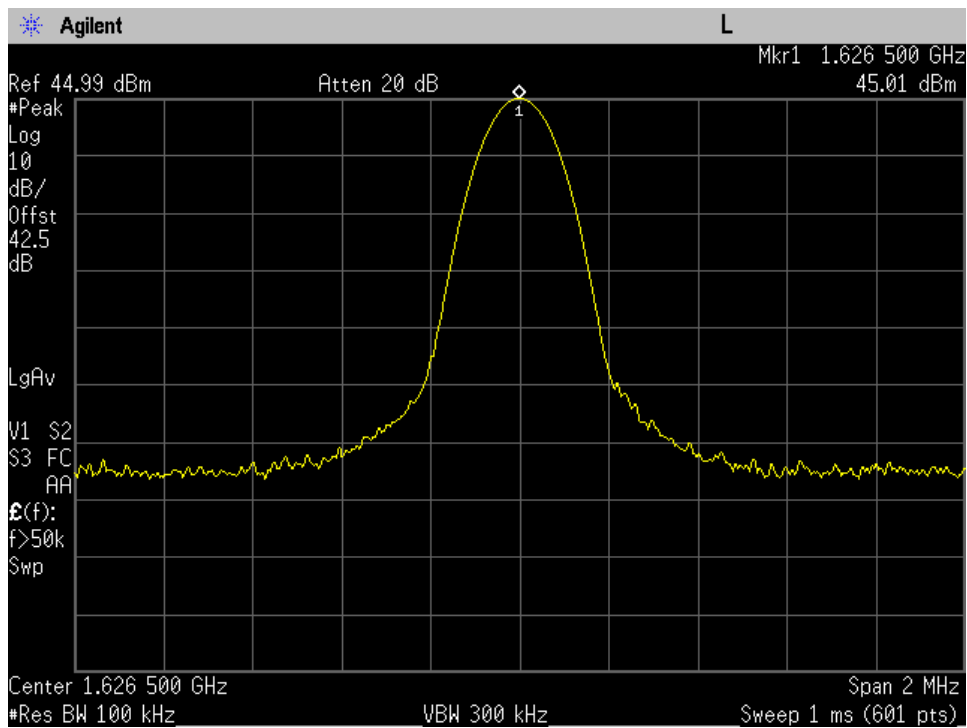

Reference Output Power_QAM_1643.5 MHz

Reference Output Power_QAM_1660.5 MHz

Reference Output Power_QPSK_1626.5 MHz

Reference Output Power_QPSK_1643.5 MHz

Reference Output Power_QPSK_1660.5 MHz