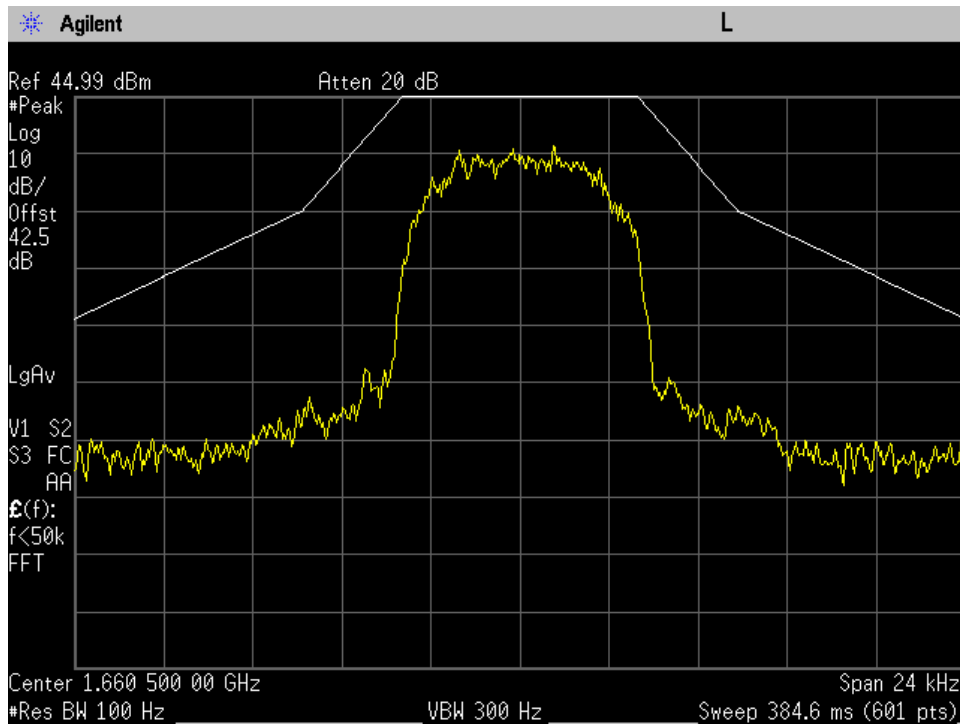

QPSK_6K80_1626.5 MHz

QPSK_6K80_1643.5 MHz

QPSK_6K80_1660.5 MHz

Reference Output Power_BPSK_1626.5 MHz

Reference Output Power_BPSK_1643.5 MHz

Reference Output Power_BPSK_1660.5 MHz

Reference Output Power_QAM_1626.5 MHz