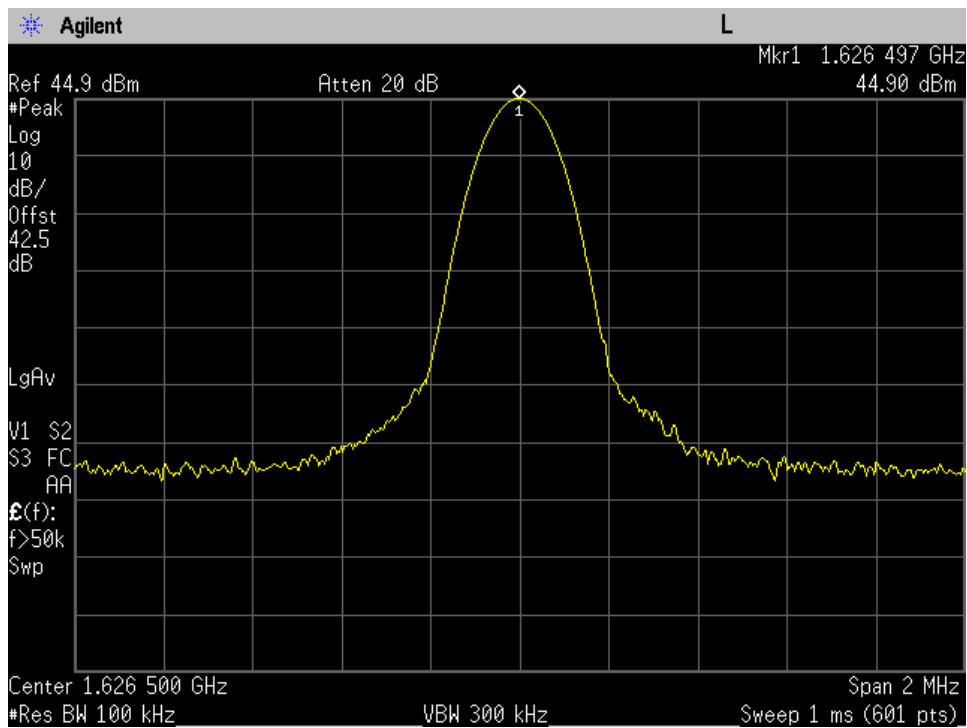

QPSK_6K80_1626.5 MHz

QPSK_6K80_1643.5 MHz

QPSK_6K80_1660.5 MHz

Reference Output Power_BPSK_1626.5 MHz

Reference Output Power_BPSK_1643.5 MHz

Reference Output Power_BPSK_1660.5 MHz

Reference Output Power_QAM_1626.5 MHz