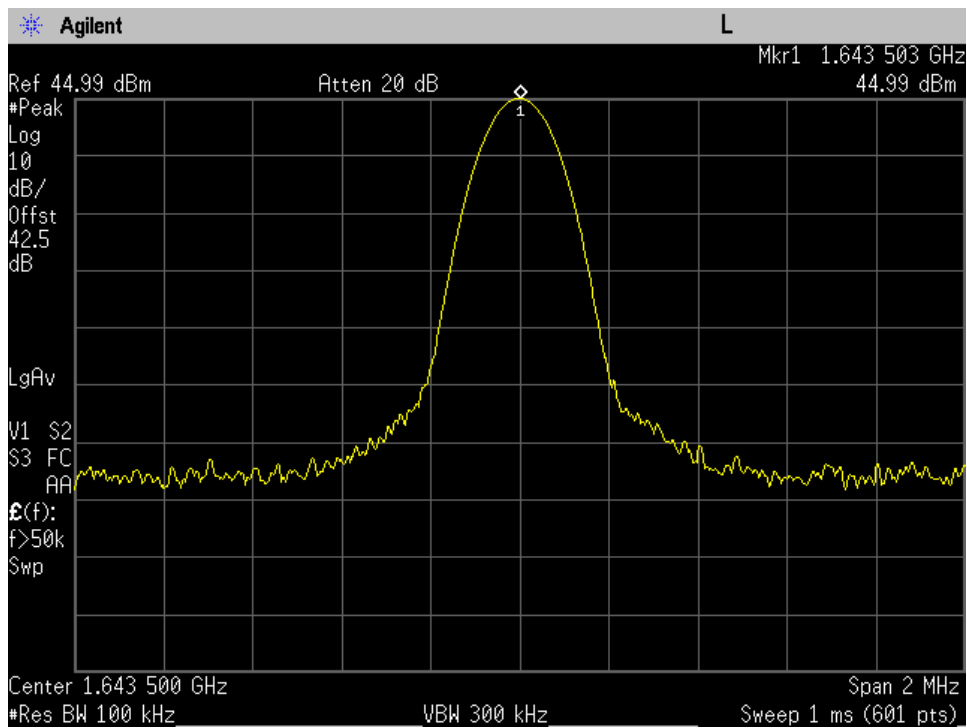

Reference Output Power_QAM_1643.5 MHz