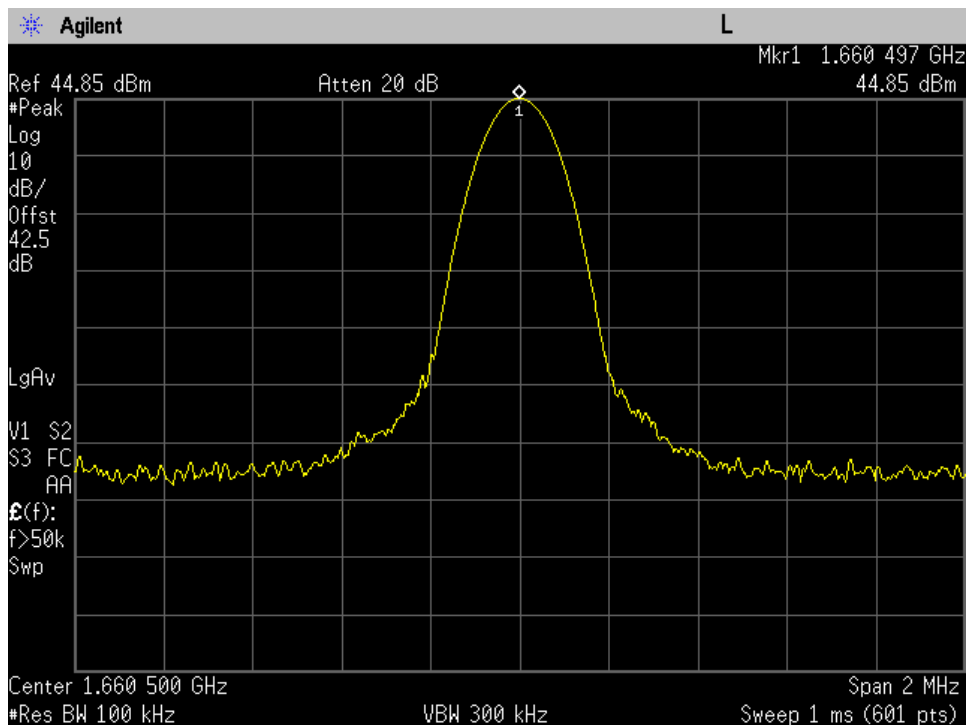

QPSK_6K80_1626.5 MHz

QPSK_6K80_1643.5 MHz

QPSK_6K80_1660.5 MHz

Reference Output Power_BPSK_1626.5 MHz

Reference Output Power_BPSK_1643.5 MHz

Reference Output Power_BPSK_1660.5 MHz

Reference Output Power_QAM_1626.5 MHz