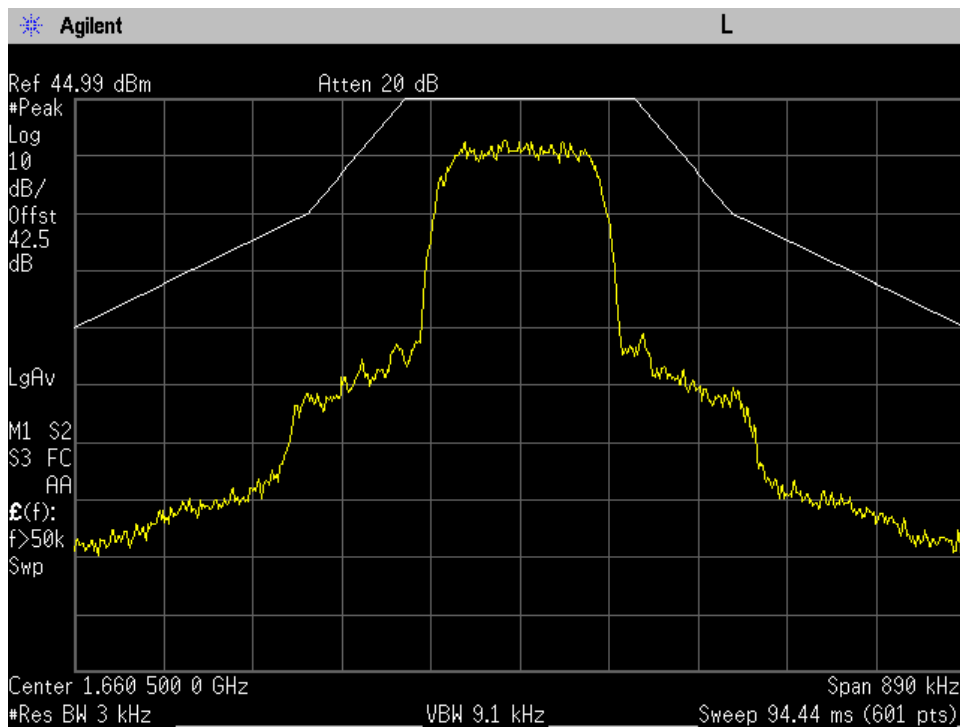

QPSK_200K0_1660.5 MHz