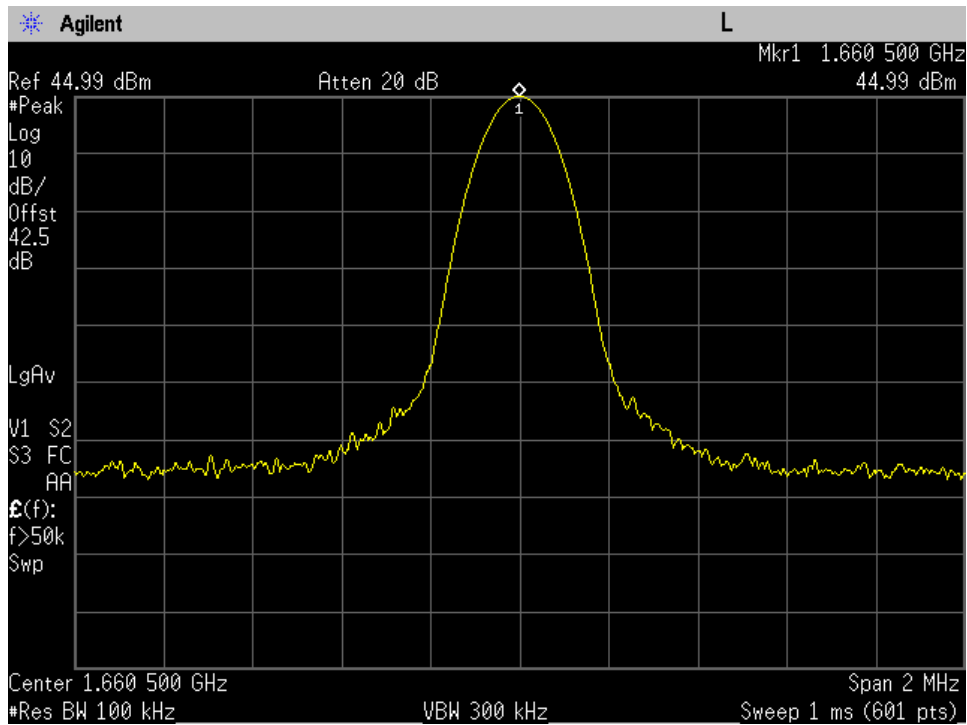

Reference Output Power_QAM_1660.5 MHz