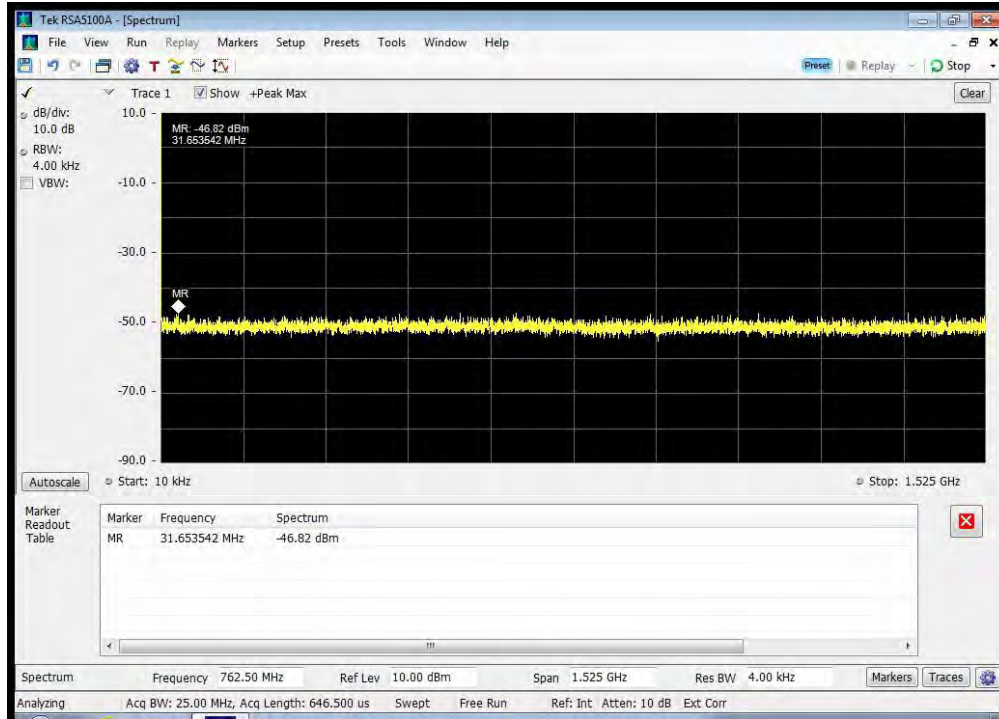

QPSK_1643.5 MHz_1670 - 1735 MHz

QPSK_1643.5 MHz_1735 - 1865 MHz

QPSK_1643.5 MHz_1865 - 3250 MHz

QPSK_1643.5 MHz_3250 - 3330 MHz

QPSK_1643.5 MHz_3330 - 4000 MHz

QPSK_1643.5 MHz_4000 - 12000 MHz

QPSK_1660.5 MHz_10k - 1525 MHz