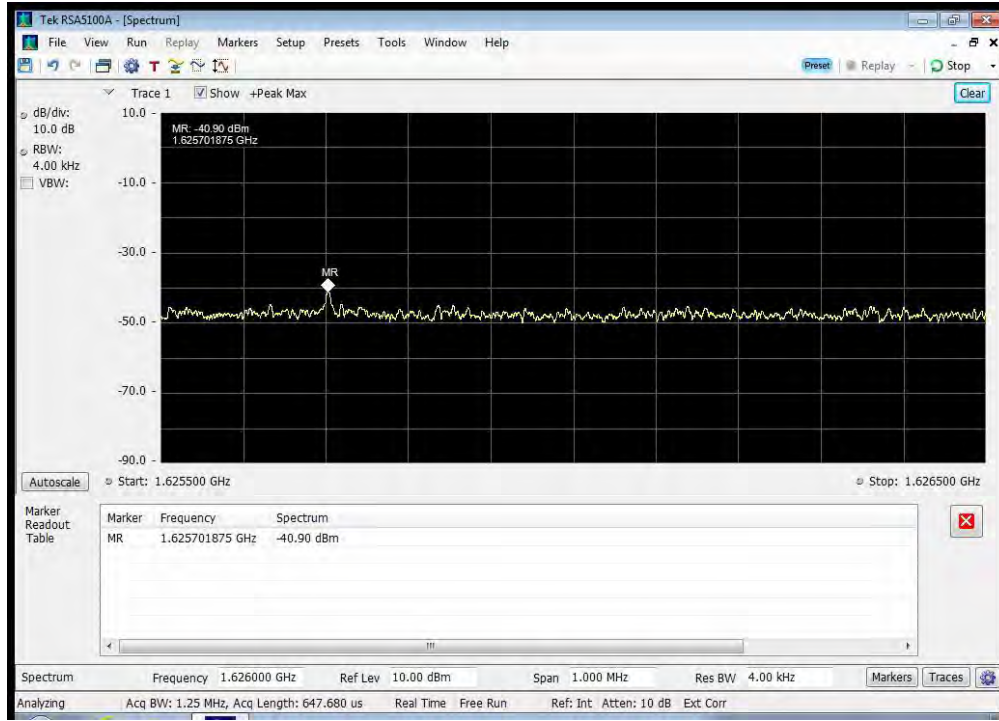

QPSK_1643.5 MHz_1614 - 1620 MHz

QPSK_1643.5 MHz_1620 - 1624.5 MHz

QPSK_1643.5 MHz_1624.5 - 1625.5 MHz

QPSK_1643.5 MHz_1625.5 - 1626.5 MHz

QPSK_1643.5 MHz_1626.5 - 1643 MHz

QPSK_1643.5 MHz_1644 - 1660 MHz

QPSK_1643.5 MHz_1660 - 1670 MHz