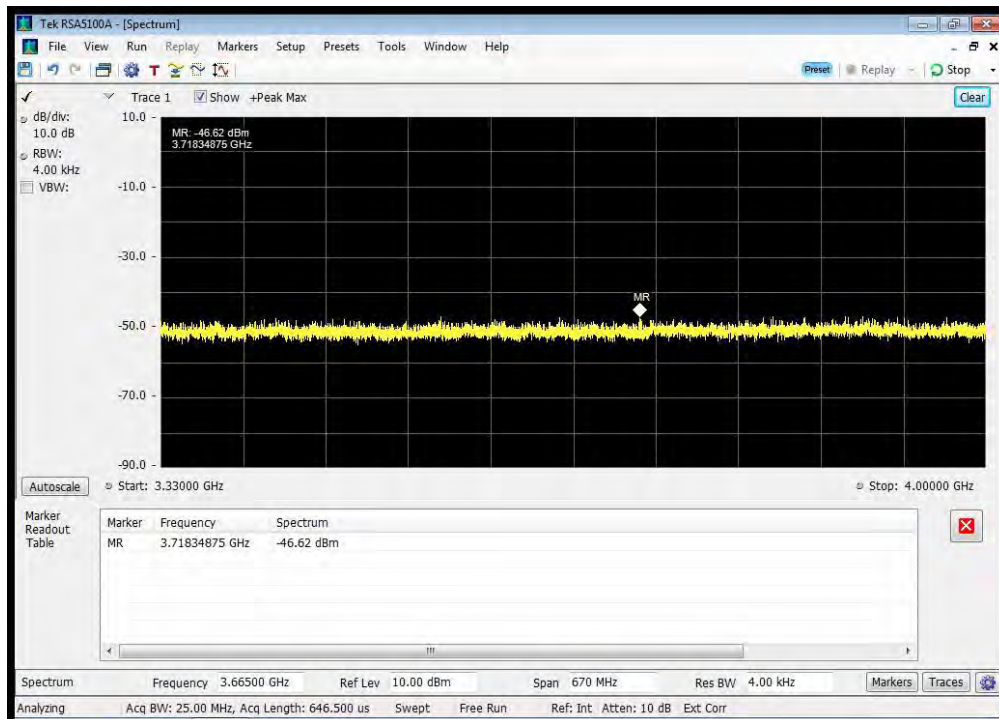

QAM_1660.5 MHz_1735 - 1865 MHz

QAM_1660.5 MHz_1865 - 3250 MHz

QAM_1660.5 MHz_3250 - 3330 MHz

QAM_1660.5 MHz_3330 - 4000 MHz

QAM_1660.5 MHz_4000 - 12000 MHz

QPSK_1626.5 MHz_10k - 1525 MHz

QPSK_1626.5 MHz_12000 - 18000 MHz