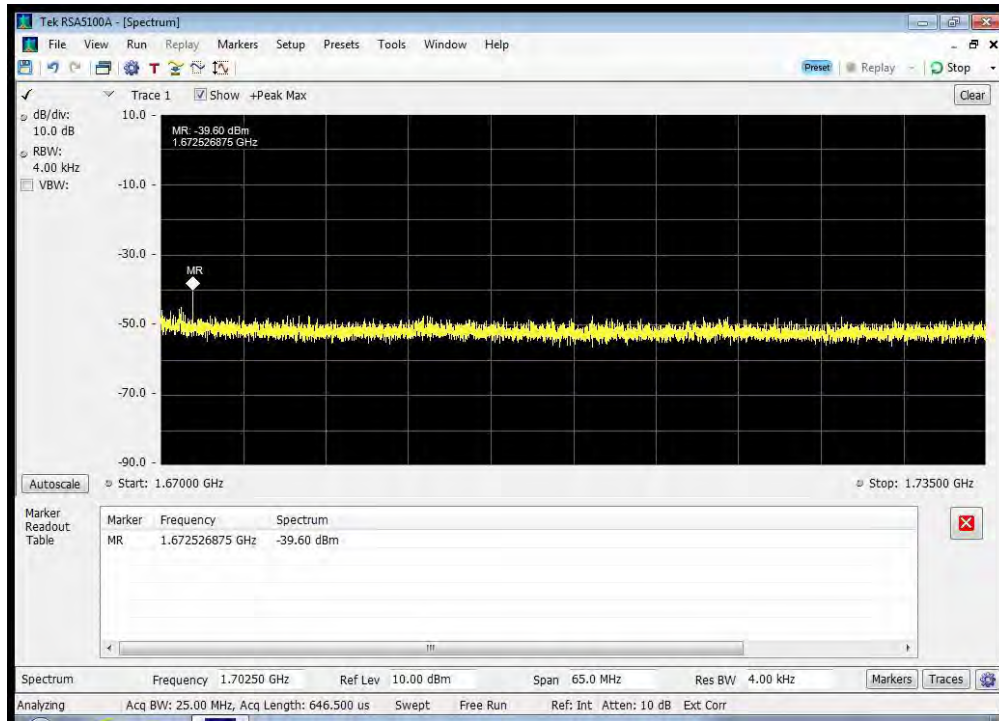

QPSK_1643.5 MHz_1670 - 1735 MHz