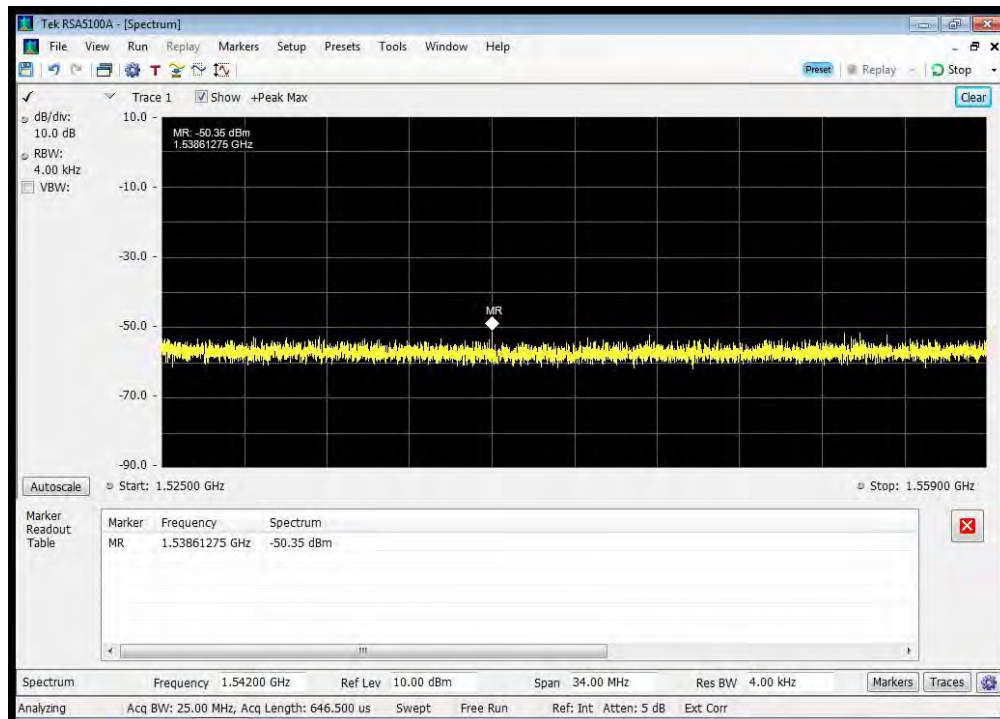

QPSK_1626.5 MHz_1525 - 1559 MHz