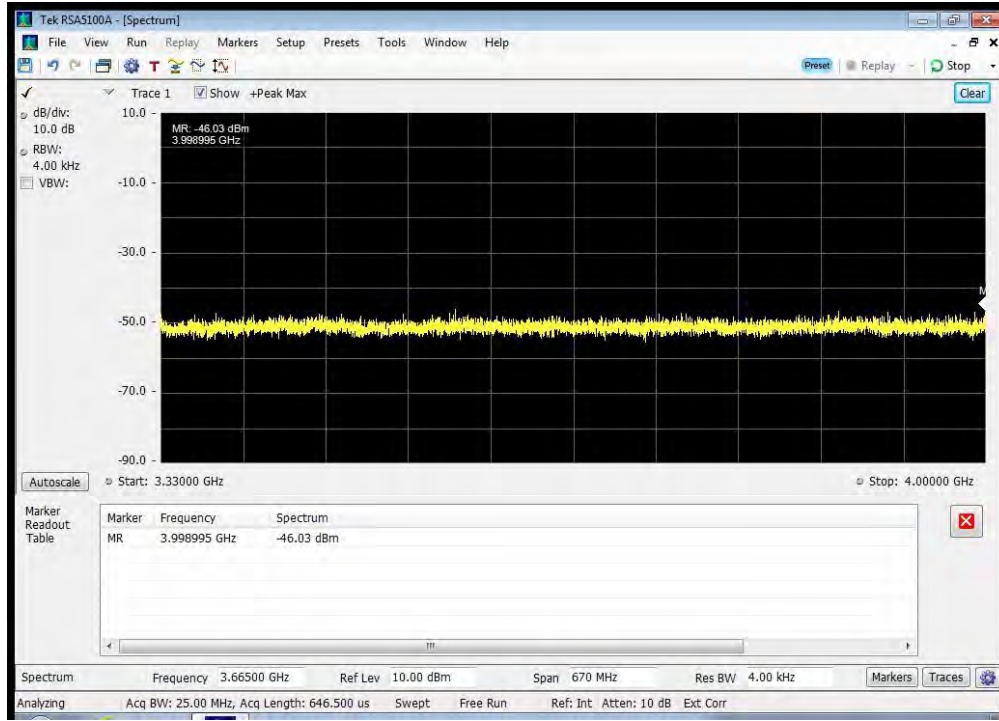

QAM_1643.5 MHz_1735 - 1865 MHz

QAM_1643.5 MHz_1865 - 3250 MHz

QAM_1643.5 MHz_3250 - 3330 MHz

QAM_1643.5 MHz_3330 - 4000 MHz

QAM_1643.5 MHz_4000 - 12000 MHz

QAM_1660.5 MHz_10k - 1525 MHz

QAM_1660.5 MHz_12000 - 18000 MHz