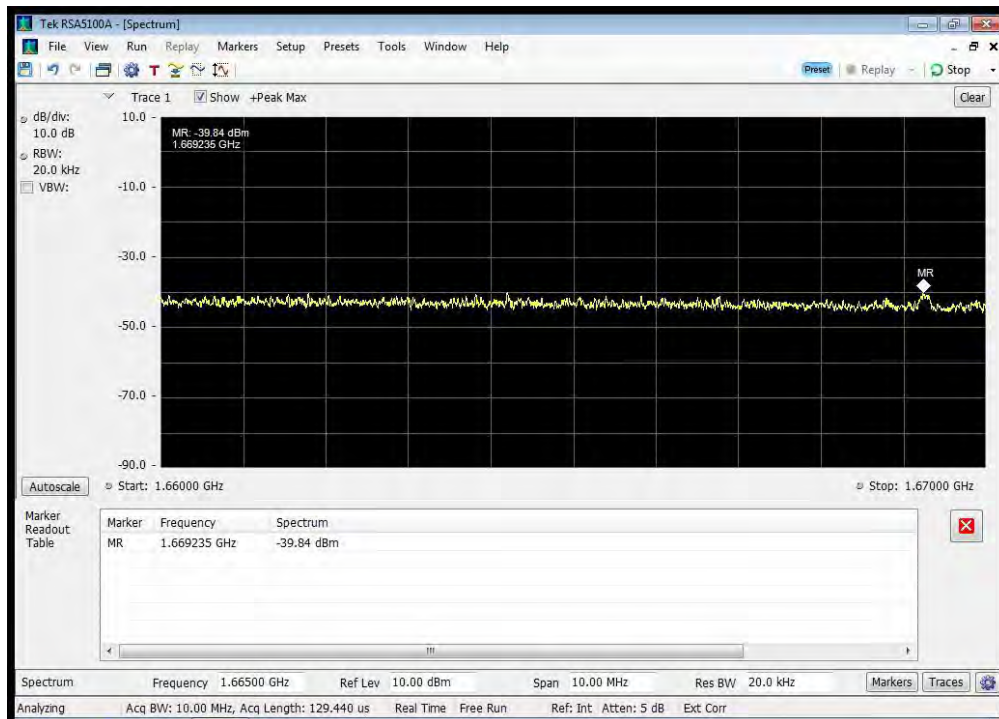

QPSK_1626.5 MHz_1614 - 1620 MHz

QPSK_1626.5 MHz_1620 - 1624.5 MHz

QPSK_1626.5 MHz_1624.5 - 1625.5 MHz

QPSK_1626.5 MHz_1625.5 - 1626 MHz

QPSK_1626.5 MHz_1627 - 1660 MHz

QPSK_1626.5 MHz_1660 - 1670 MHz

QPSK_1626.5 MHz_1670 - 1735 MHz