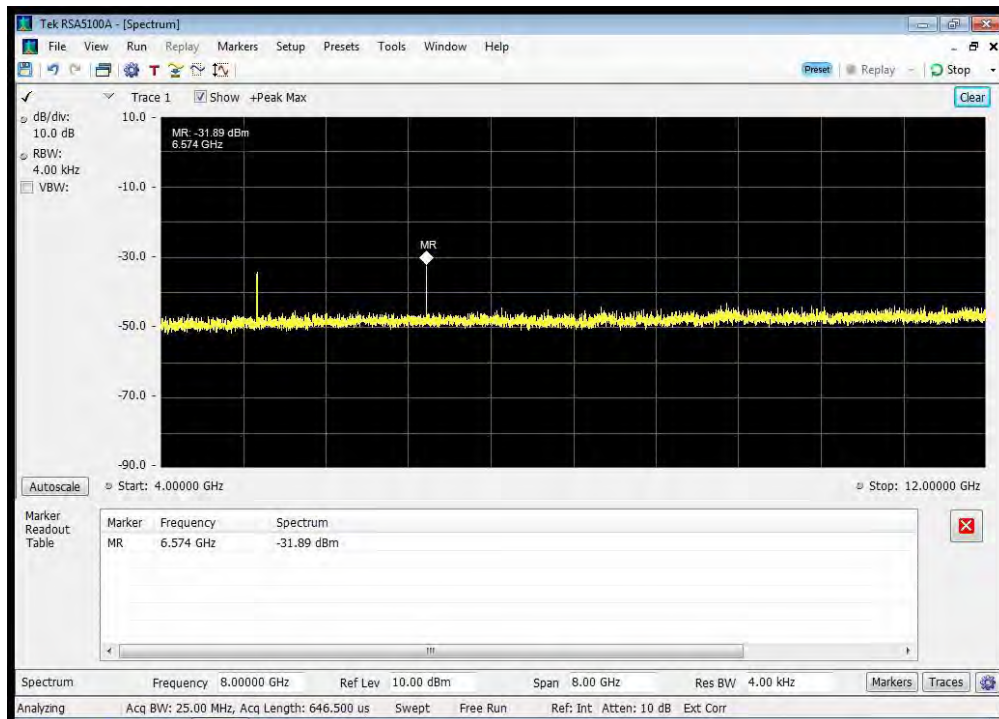

QPSK_1643.5 MHz_1670 - 1735 MHz

QPSK_1643.5 MHz_1735 - 1865 MHz

QPSK_1643.5 MHz_1865 - 3250 MHz

QPSK_1643.5 MHz_3250 - 3330 MHz

QPSK_1643.5 MHz_3330 - 4000 MHz

QPSK_1643.5 MHz_4000 - 12000 MHz

QPSK_1660.5 MHz_10k - 1525 MHz