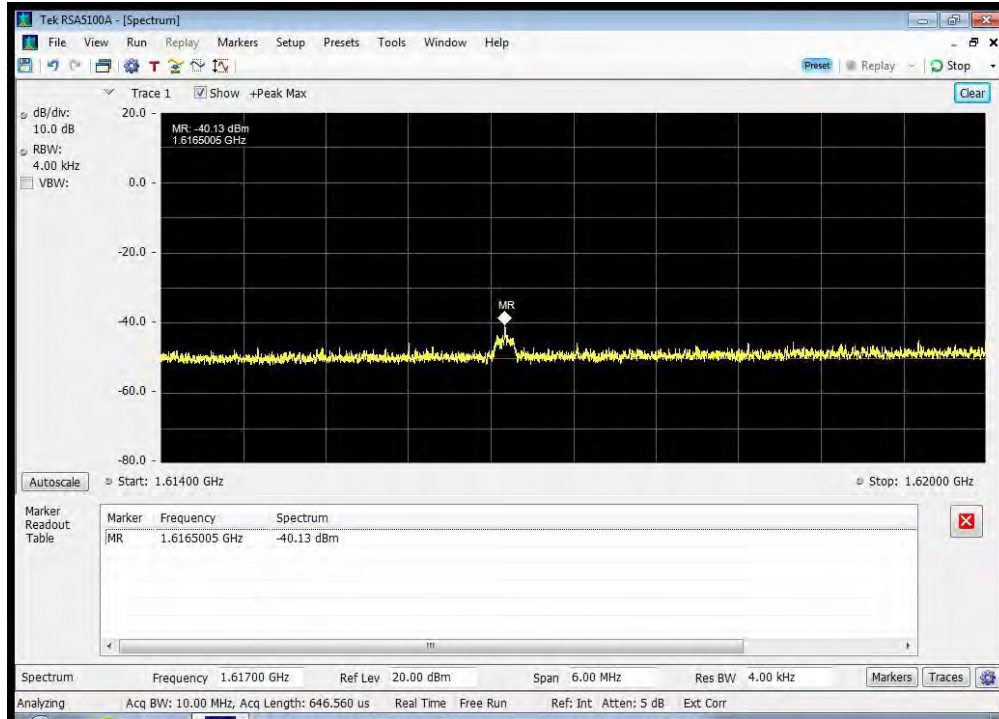

QPSK_1626.5 MHz_1614 - 1620 MHz