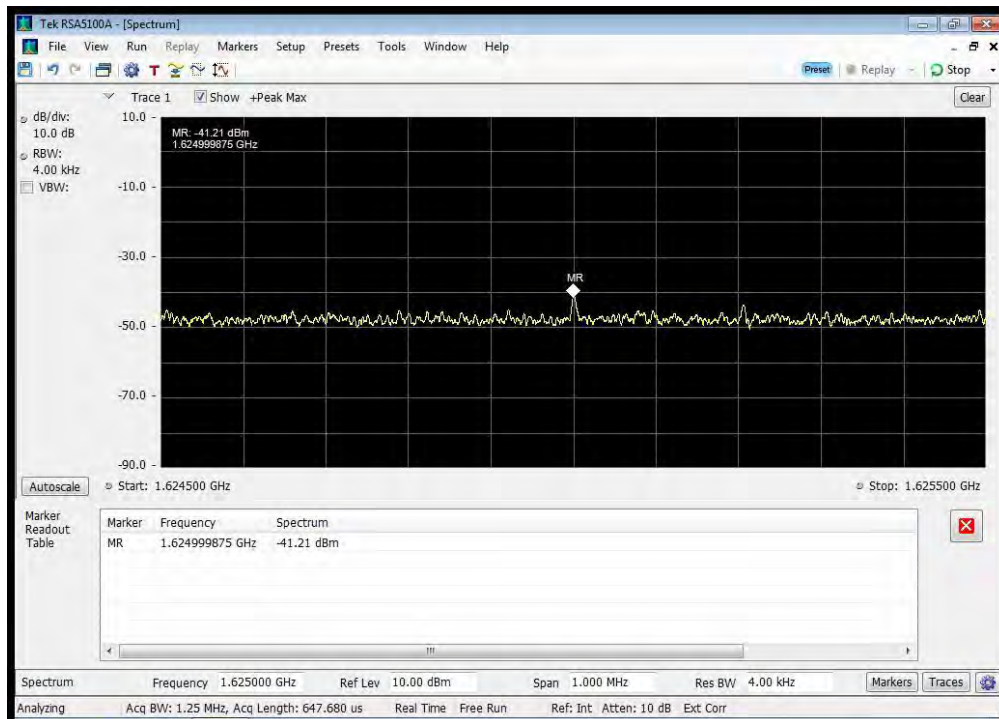

QPSK_1643.5 MHz_1614 - 1620 MHz

QPSK_1643.5 MHz_1620 - 1624.5 MHz

QPSK_1643.5 MHz_1624.5 - 1625.5 MHz

QPSK_1643.5 MHz_1625.5 - 1626.5 MHz

QPSK_1643.5 MHz_1626.5 - 1643 MHz

QPSK_1643.5 MHz_1644 - 1660 MHz

QPSK_1643.5 MHz_1660 - 1670 MHz