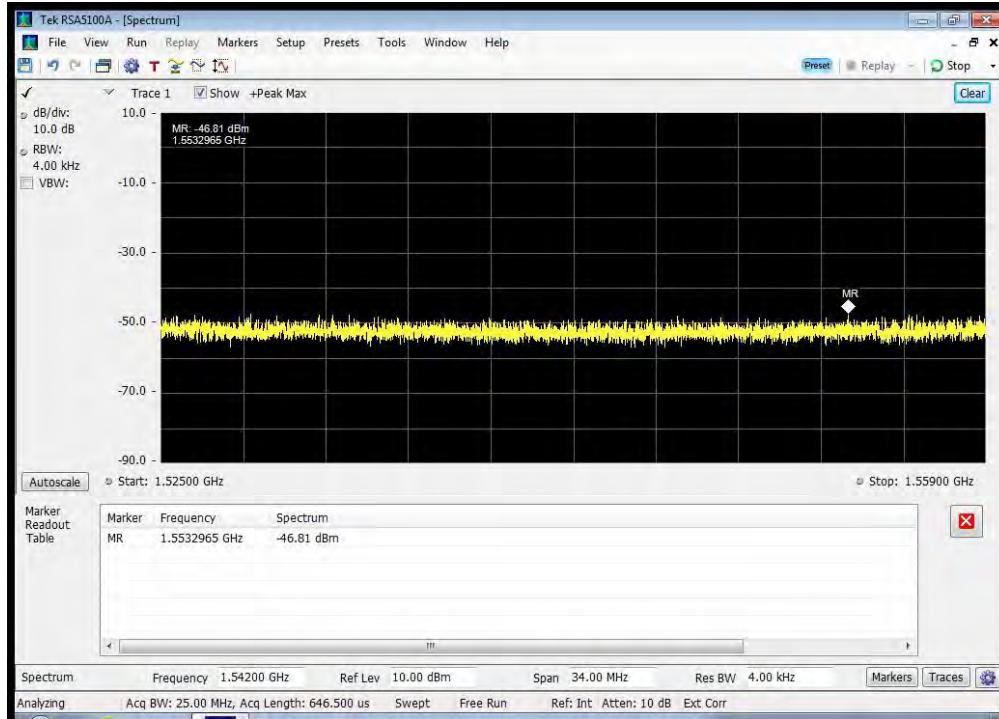

QPSK_1643.5 MHz_1525 - 1559 MHz