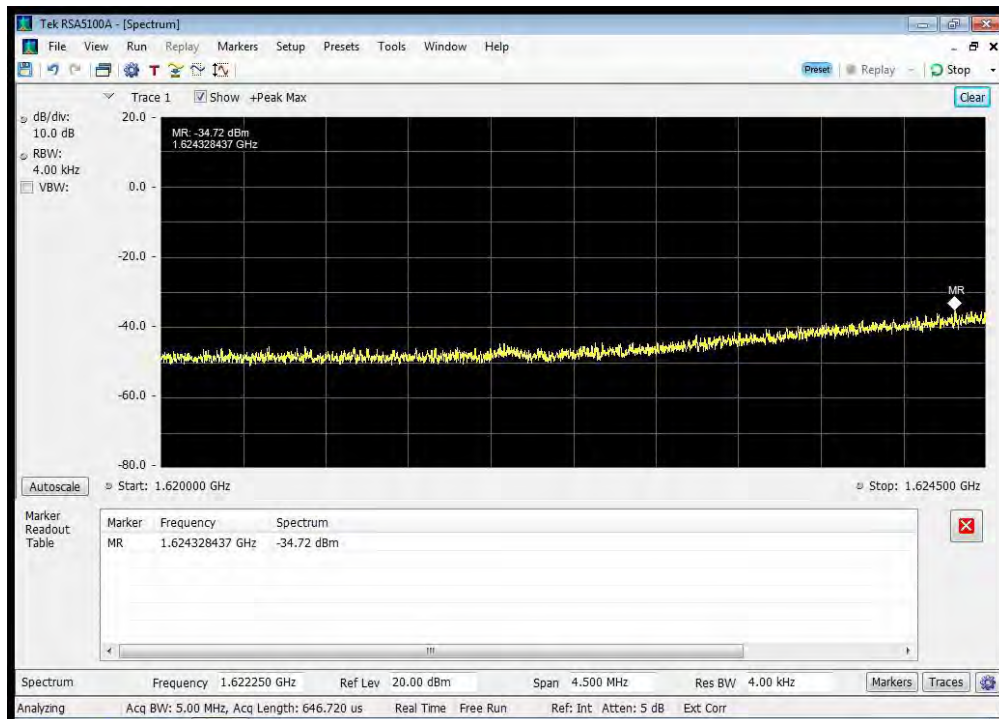

QPSK_1626.5 MHz_1620 - 1624.5 MHz