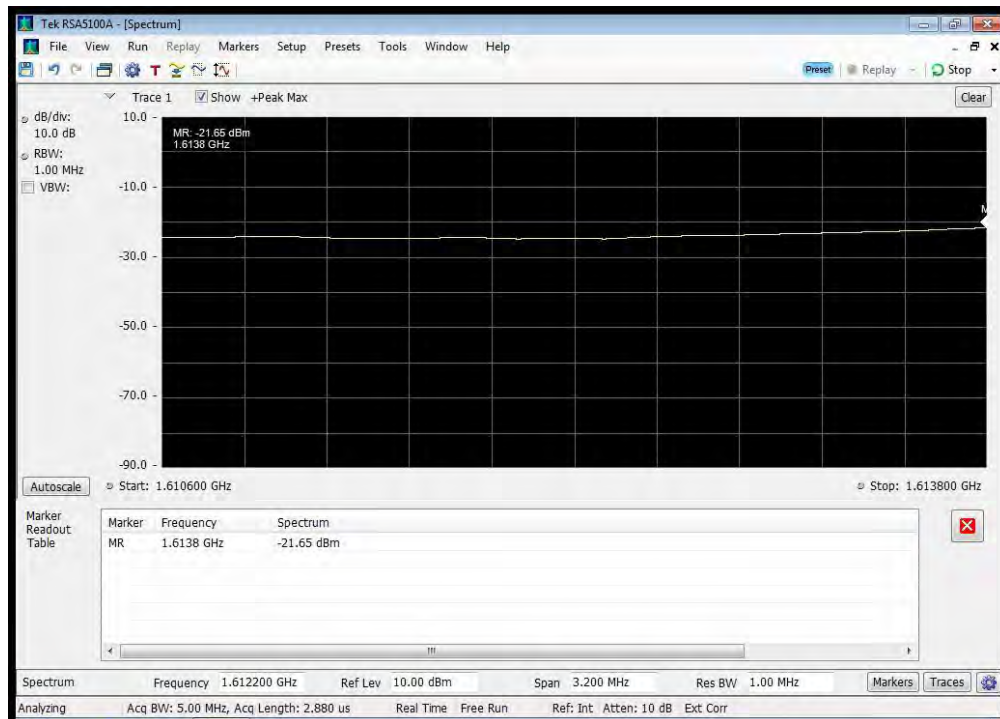

QPSK_1660.5 MHz_12000 - 18000 MHz

QPSK_1660.5 MHz_1525 - 1559 MHz

QPSK_1660.5 MHz_1559 - 1585 MHz

QPSK_1660.5 MHz_1585 - 1605 MHz

QPSK_1660.5 MHz_1605 - 1610 MHz

QPSK_1660.5 MHz_1610 - 1610.6 MHz

QPSK_1660.5 MHz_1610.6 - 1613.8 MHz