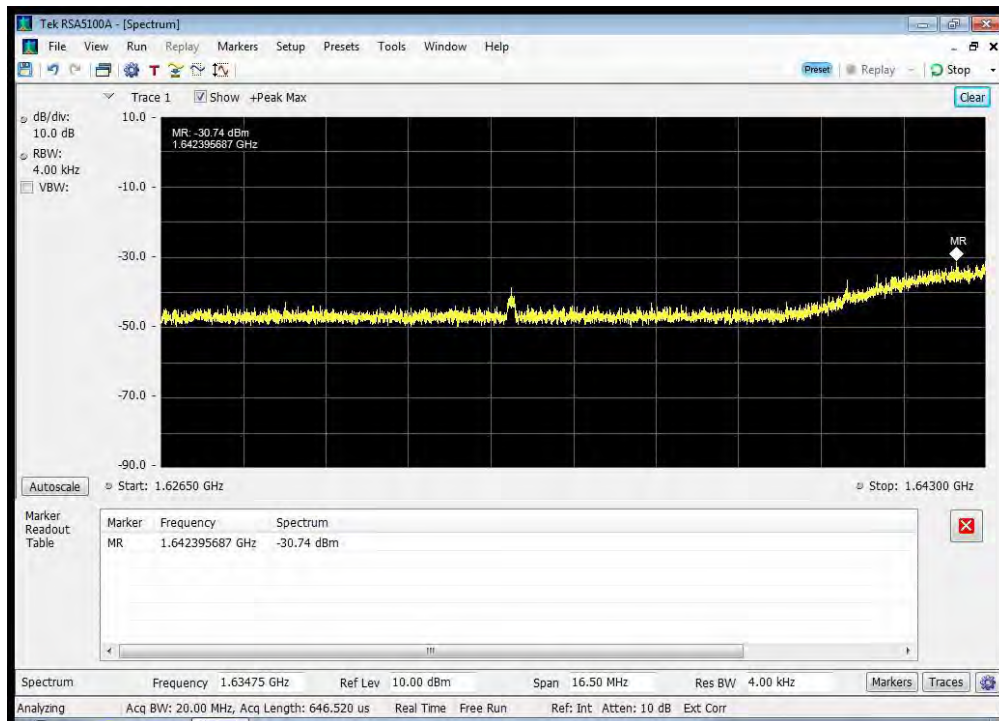

QPSK_1643.5 MHz_1614 - 1620 MHz

QPSK_1643.5 MHz_1620 - 1624.5 MHz

QPSK_1643.5 MHz_1624.5 - 1625.5 MHz

QPSK_1643.5 MHz_1625.5 - 1626.5 MHz

QPSK_1643.5 MHz_1626.5 - 1643 MHz

QPSK_1643.5 MHz_1644 - 1660 MHz

QPSK_1643.5 MHz_1660 - 1670 MHz