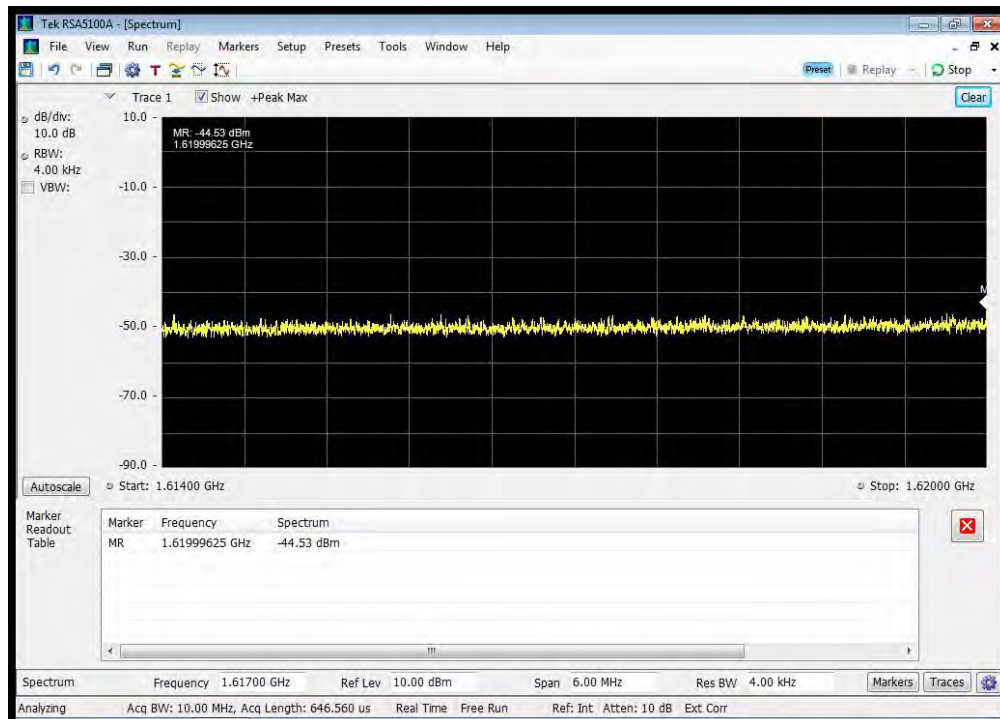

QPSK_1660.5 MHz_1614 - 1620 MHz