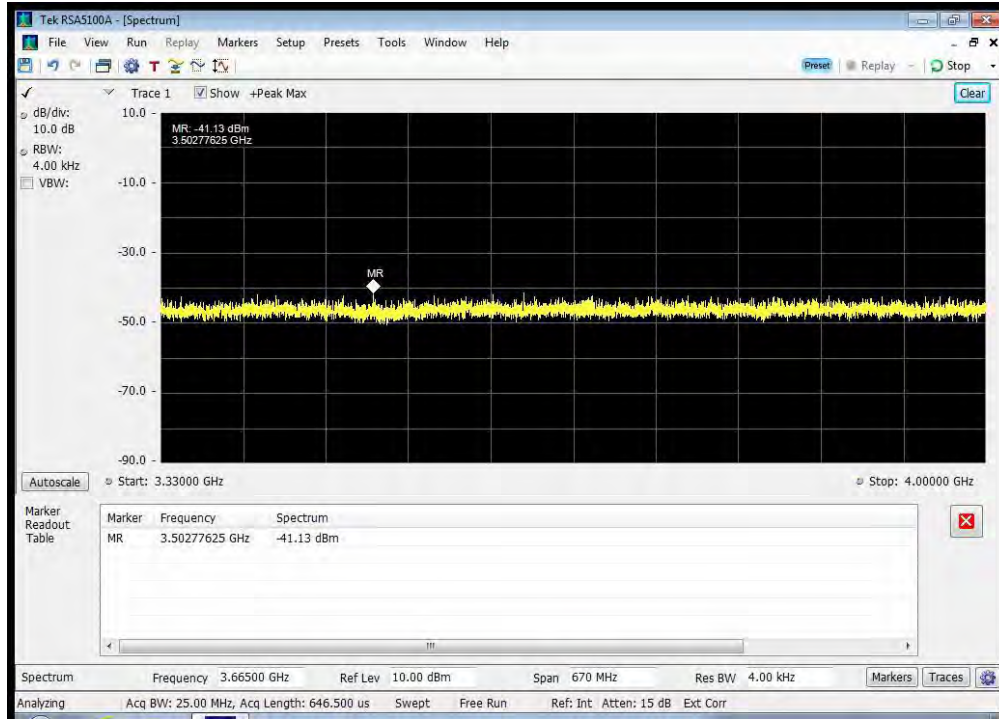

QPSK_1626.5 MHz_1735 - 1865 MHz

QPSK_1626.5 MHz_1865 - 3250 MHz

QPSK_1626.5 MHz_3250 - 3330 MHz

QPSK_1626.5 MHz_3330 - 4000 MHz

QPSK_1626.5 MHz_4000 - 12000 MHz

QPSK_1643.5 MHz_10k - 1525 MHz

QPSK_1643.5 MHz_12000 - 18000 MHz