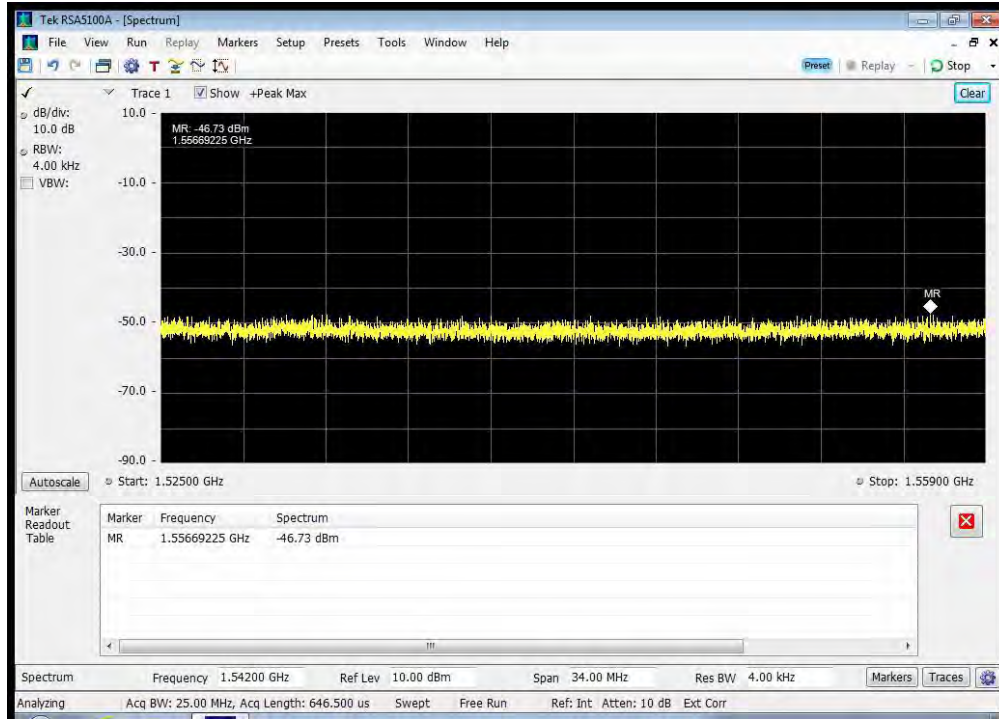

QPSK_1660.5 MHz_1525 - 1559 MHz