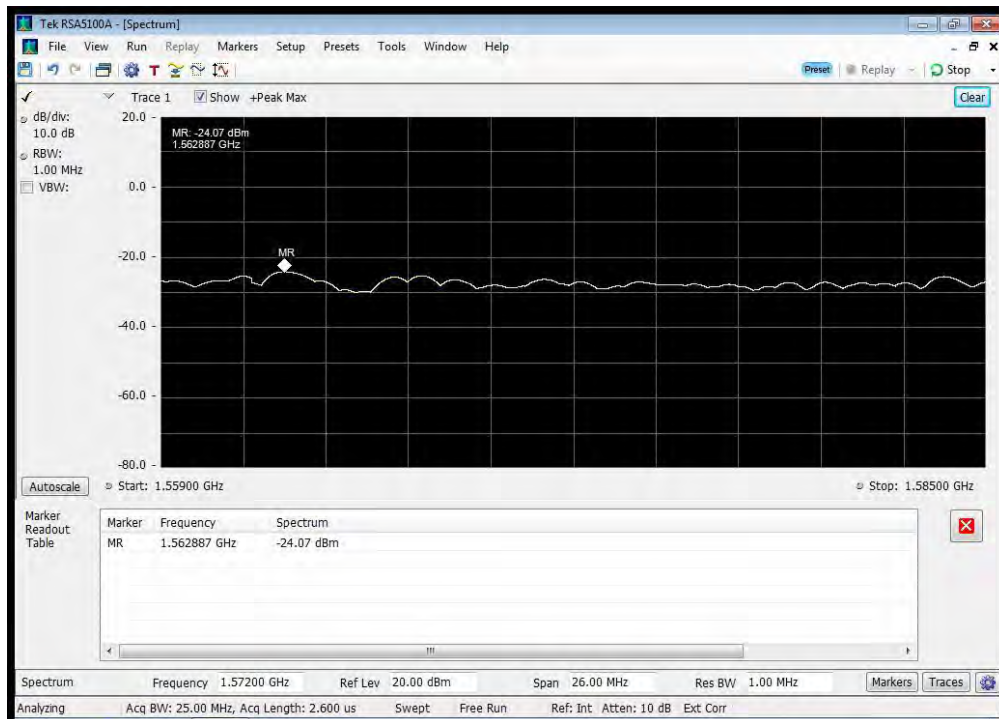

QPSK_1643.5 MHz_1559 - 1585 MHz