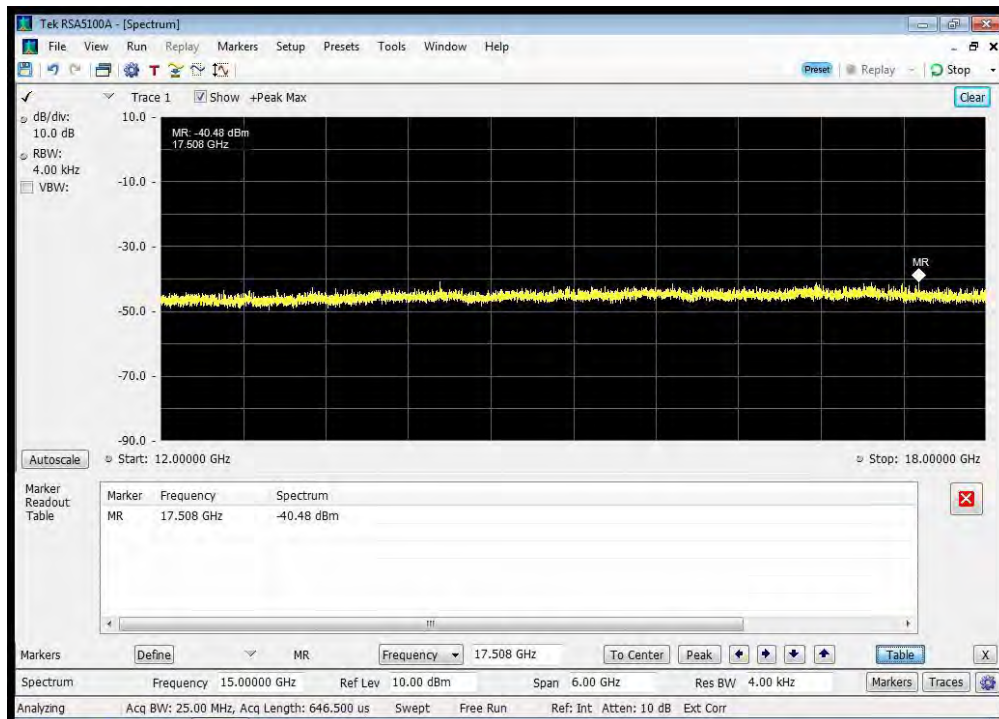

QPSK_1660.5 MHz_12000 - 18000 MHz