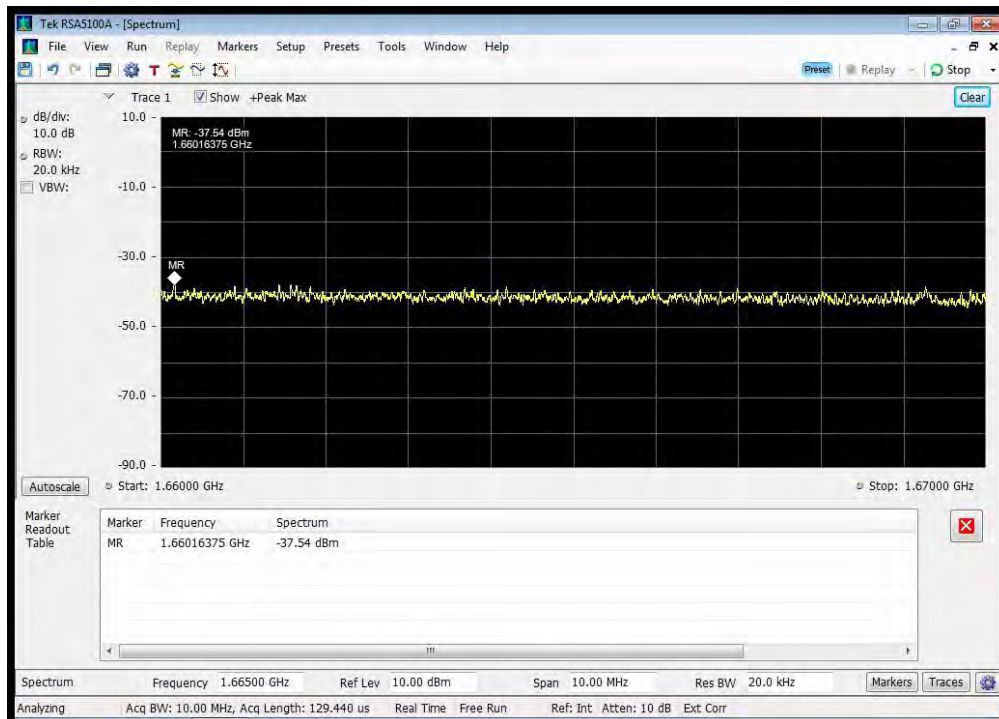

QPSK_1643.5 MHz_1614 - 1620 MHz

QPSK_1643.5 MHz_1620 - 1624.5 MHz

QPSK_1643.5 MHz_1624.5 - 1625.5 MHz

QPSK_1643.5 MHz_1625.5 - 1626.5 MHz

QPSK_1643.5 MHz_1626.5 - 1643 MHz

QPSK_1643.5 MHz_1644 - 1660 MHz

QPSK_1643.5 MHz_1660 - 1670 MHz