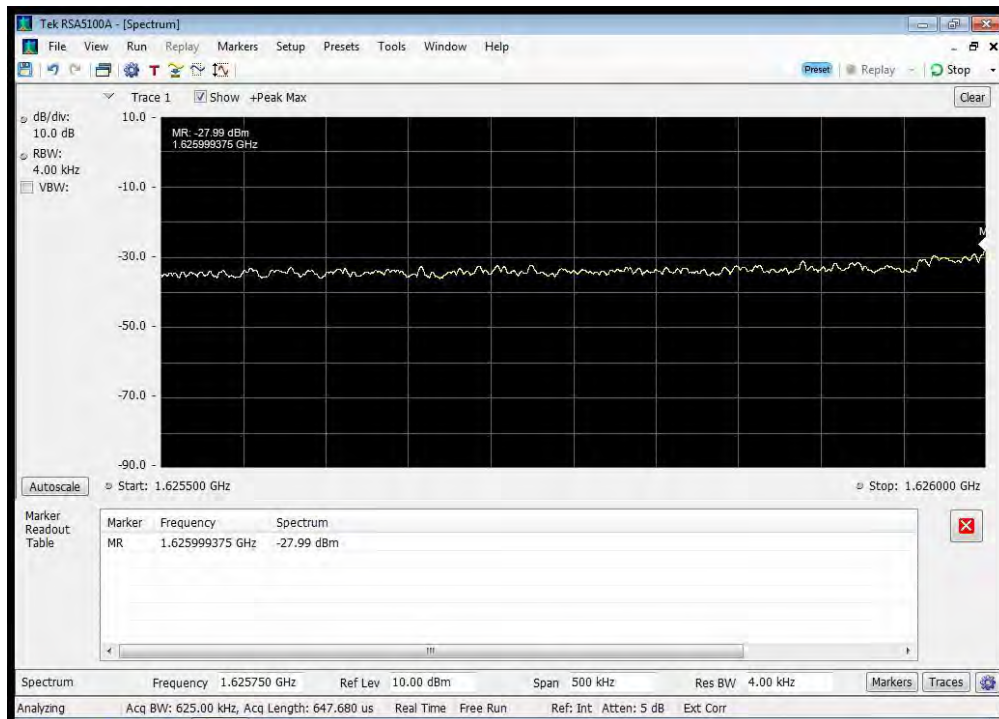

QPSK_1626.5 MHz_1614 - 1620 MHz

QPSK_1626.5 MHz_1620 - 1624.5 MHz

QPSK_1626.5 MHz_1624.5 - 1625.5 MHz

QPSK_1626.5 MHz_1625.5 - 1626 MHz

QPSK_1626.5 MHz_1627 - 1660 MHz

QPSK_1626.5 MHz_1660 - 1670 MHz

QPSK_1626.5 MHz_1670 - 1735 MHz