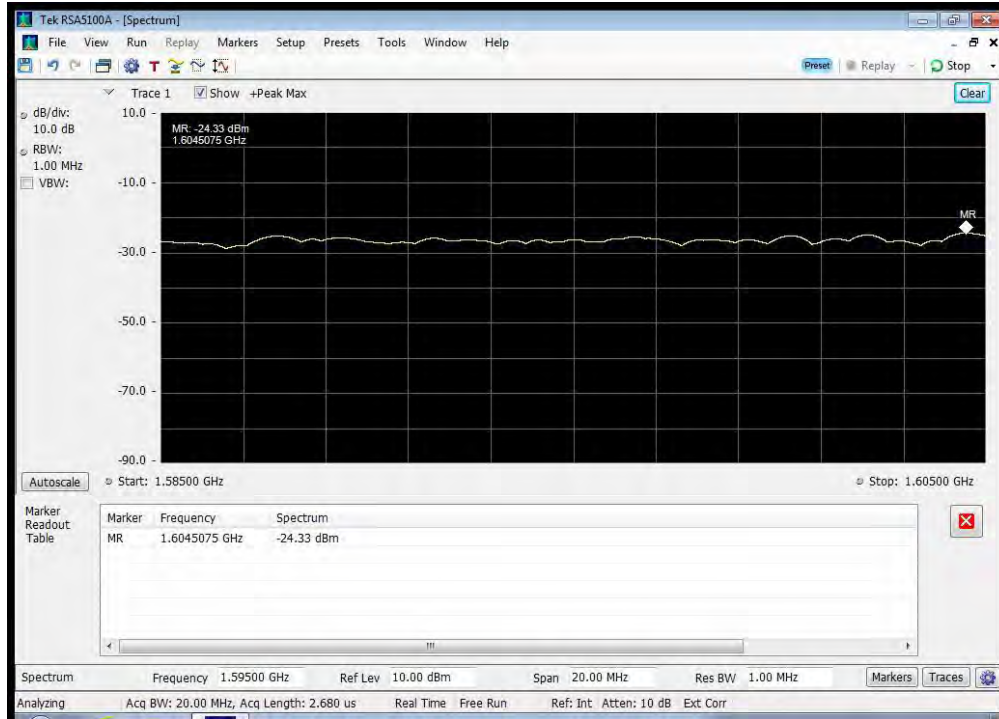

QPSK_1660.5 MHz_12000 - 18000 MHz

QPSK_1660.5 MHz_1525 - 1559 MHz

QPSK_1660.5 MHz_1559 - 1585 MHz

QPSK_1660.5 MHz_1585 - 1605 MHz

QPSK_1660.5 MHz_1605 - 1610 MHz

QPSK_1660.5 MHz_1610 - 1610.6 MHz

QPSK_1660.5 MHz_1610.6 - 1613.8 MHz