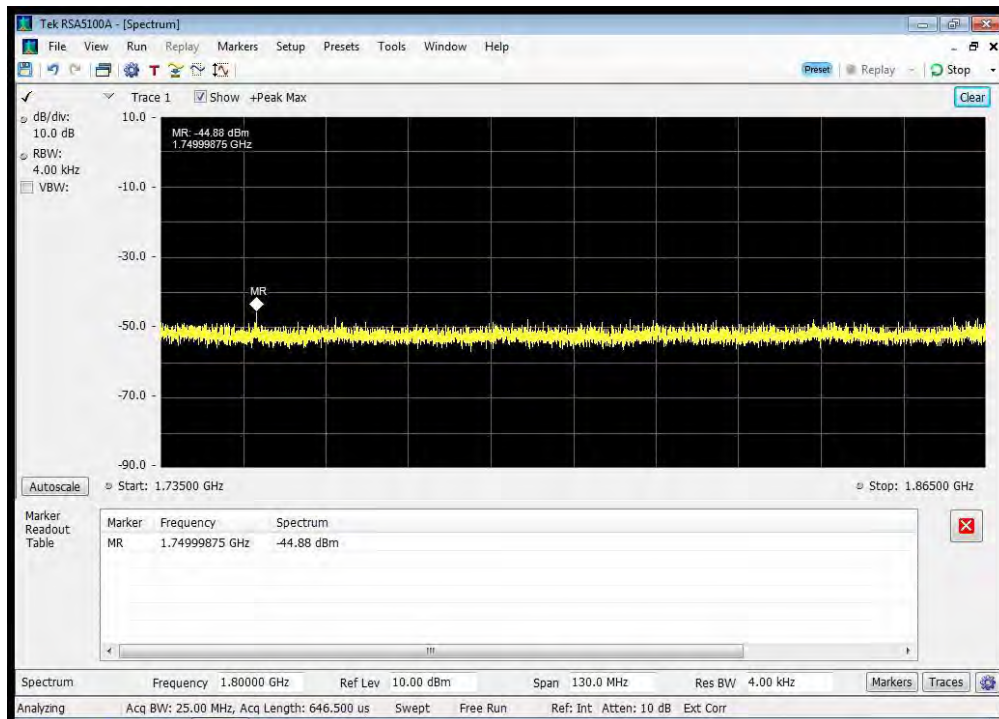

QPSK_1643.5 MHz_1735 - 1865 MHz