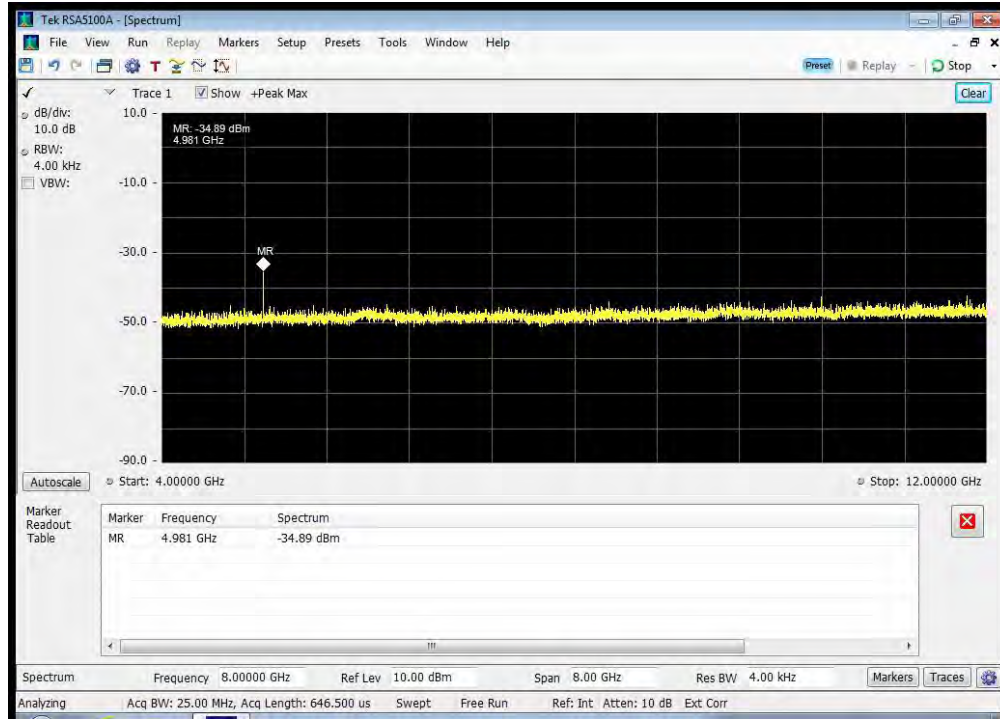

QAM_1660.5 MHz_1735 - 1865 MHz

QAM_1660.5 MHz_1865 - 3250 MHz

QAM_1660.5 MHz_3250 - 3330 MHz

QAM_1660.5 MHz_3330 - 4000 MHz

QAM_1660.5 MHz_4000 - 12000 MHz

QPSK_1626.5 MHz_10k - 1525 MHz

QPSK_1626.5 MHz_12000 - 18000 MHz