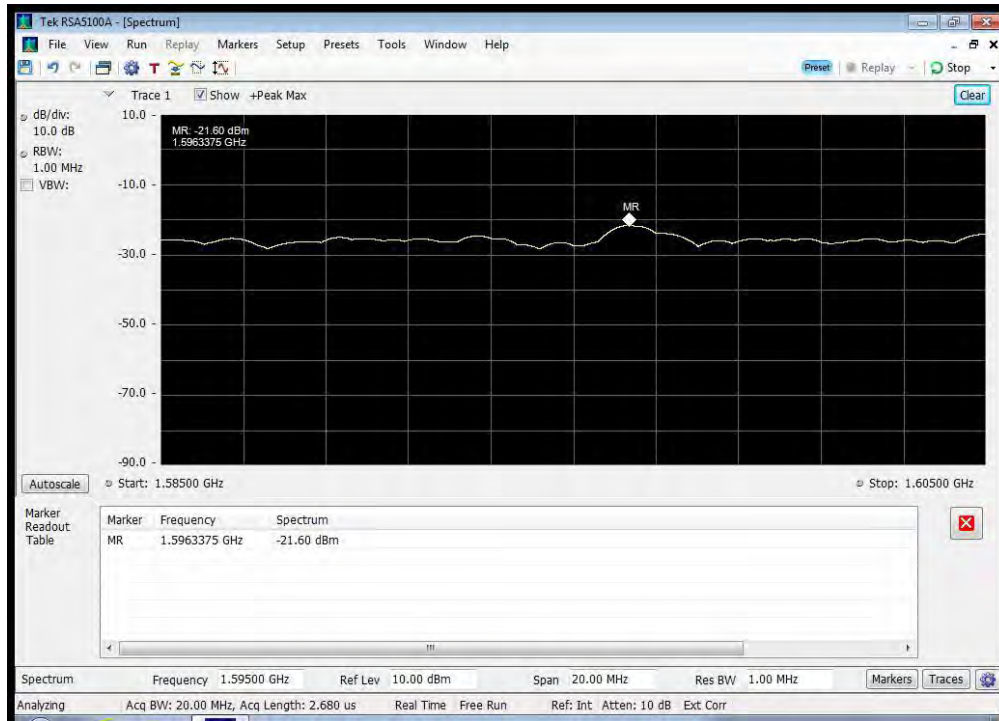

QPSK_1643.5 MHz_1525 - 1559 MHz

QPSK_1643.5 MHz_1559 - 1585 MHz

QPSK_1643.5 MHz_1585 - 1605 MHz

QPSK_1643.5 MHz_1605 - 1610 MHz

QPSK_1643.5 MHz_1610 - 1610.6 MHz

QPSK_1643.5 MHz_1610.6 - 1613.8 MHz

QPSK_1643.5 MHz_1613.8 - 1614 MHz