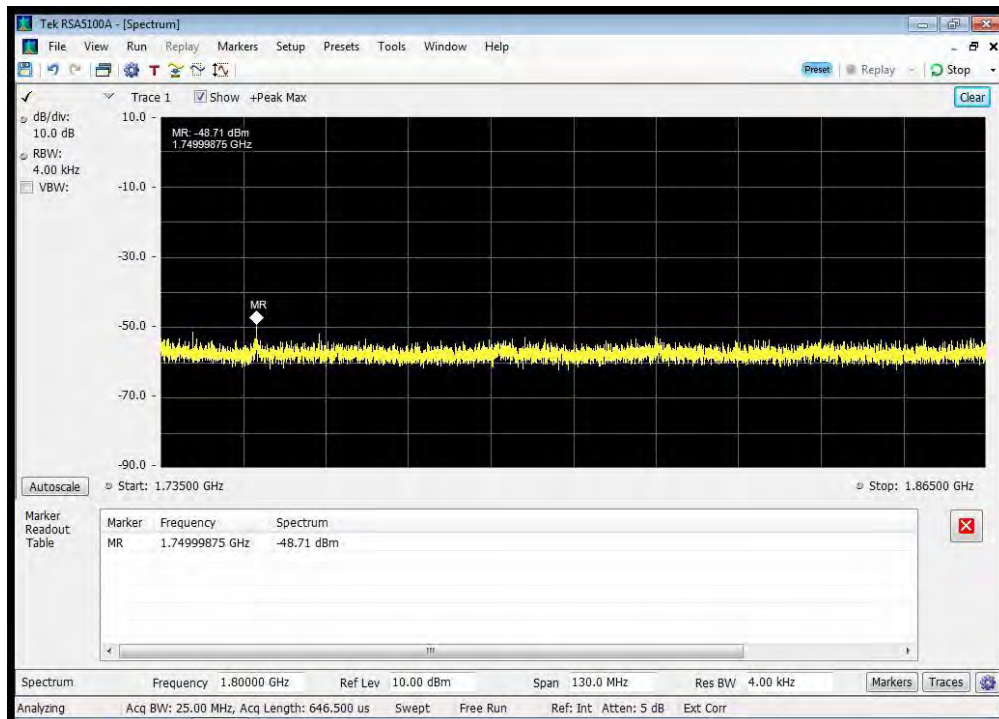

QPSK_1626.5 MHz_1735 - 1865 MHz