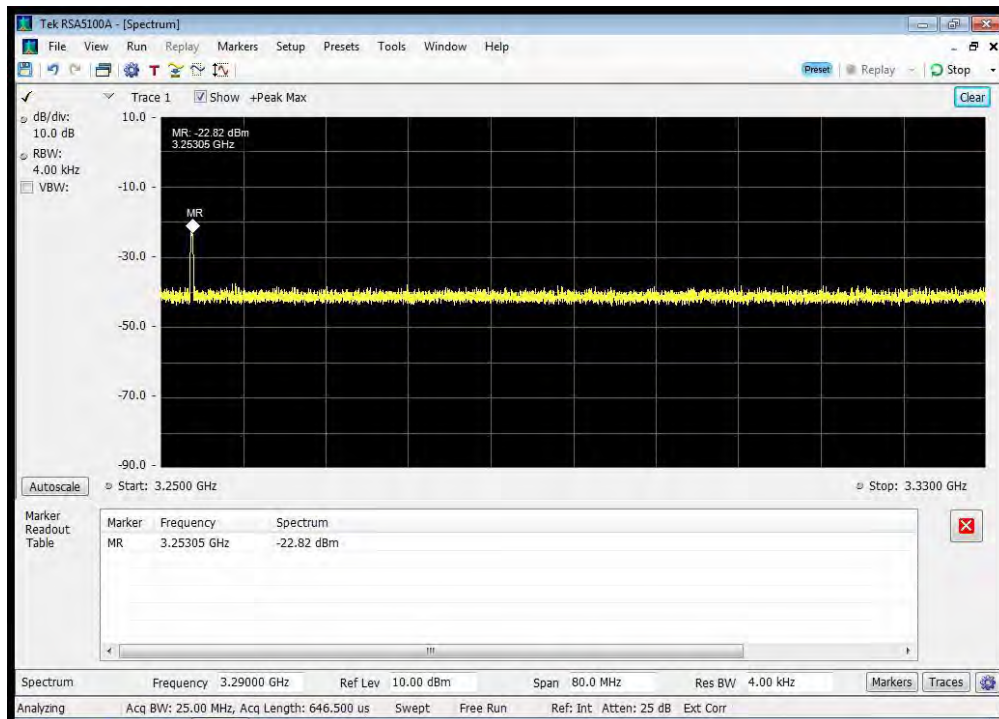

QPSK_1626.5 MHz_1735 - 1865 MHz

QPSK_1626.5 MHz_1865 - 3250 MHz

QPSK_1626.5 MHz_3250 - 3330 MHz

QPSK_1626.5 MHz_3330 - 4000 MHz

QPSK_1626.5 MHz_4000 - 12000 MHz

QPSK_1643.5 MHz_10k - 1525 MHz

QPSK_1643.5 MHz_12000 - 18000 MHz