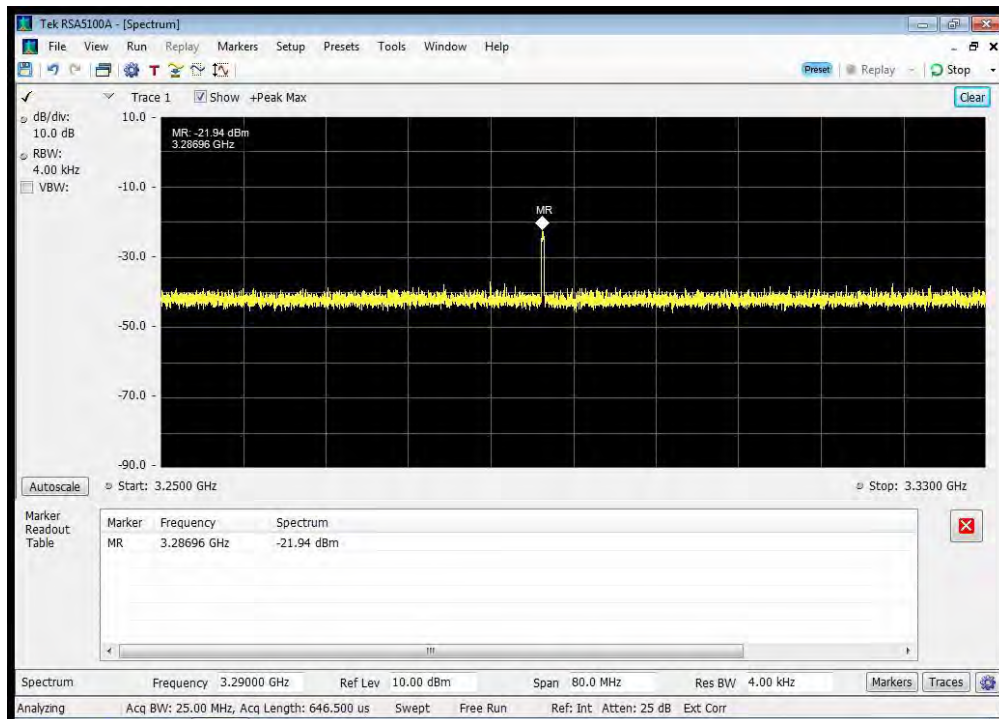

QPSK_1643.5 MHz_1670 - 1735 MHz

QPSK_1643.5 MHz_1735 - 1865 MHz

QPSK_1643.5 MHz_1865 - 3250 MHz

QPSK_1643.5 MHz_3250 - 3330 MHz

QPSK_1643.5 MHz_3330 - 4000 MHz

QPSK_1643.5 MHz_4000 - 12000 MHz

QPSK_1660.5 MHz_10k - 1525 MHz