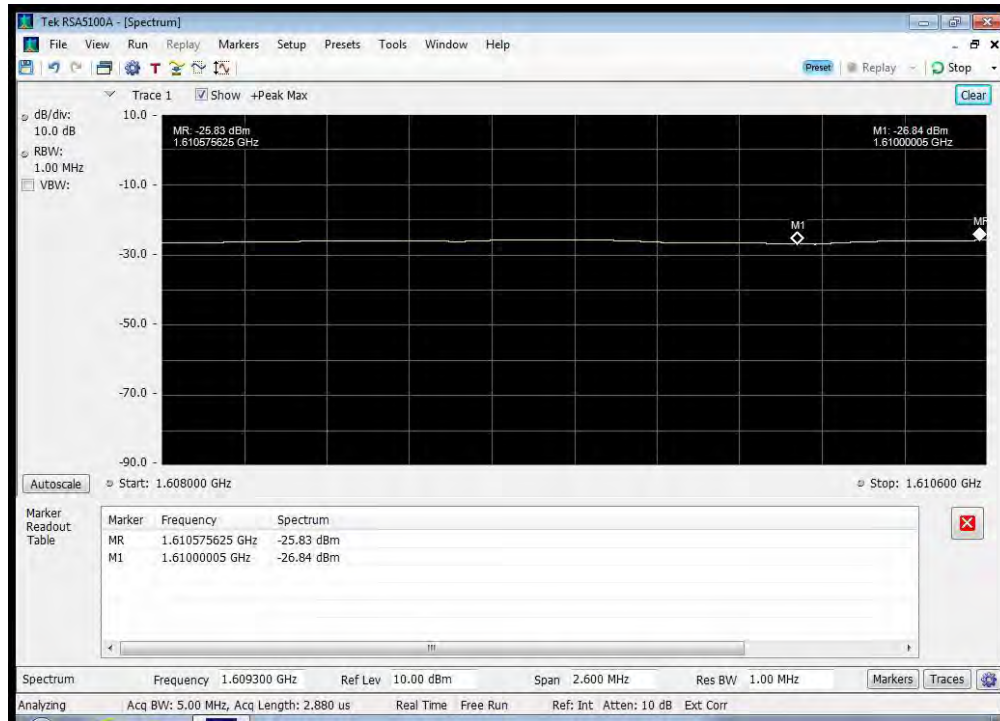

QPSK_1643.5 MHz_1525 - 1559 MHz

QPSK_1643.5 MHz_1559 - 1585 MHz

QPSK_1643.5 MHz_1585 - 1605 MHz

QPSK_1643.5 MHz_1605 - 1610 MHz

QPSK_1643.5 MHz_1610 - 1610.6 MHz

QPSK_1643.5 MHz_1610.6 - 1613.8 MHz

QPSK_1643.5 MHz_1613.8 - 1614 MHz