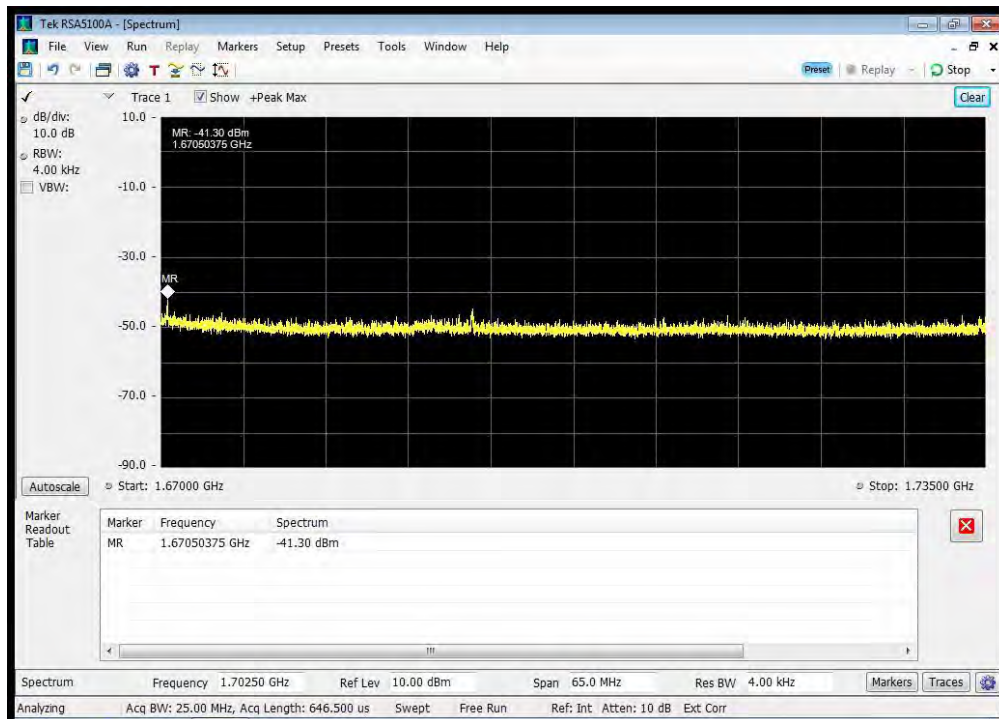

QPSK_1660.5 MHz_1670 - 1735 MHz