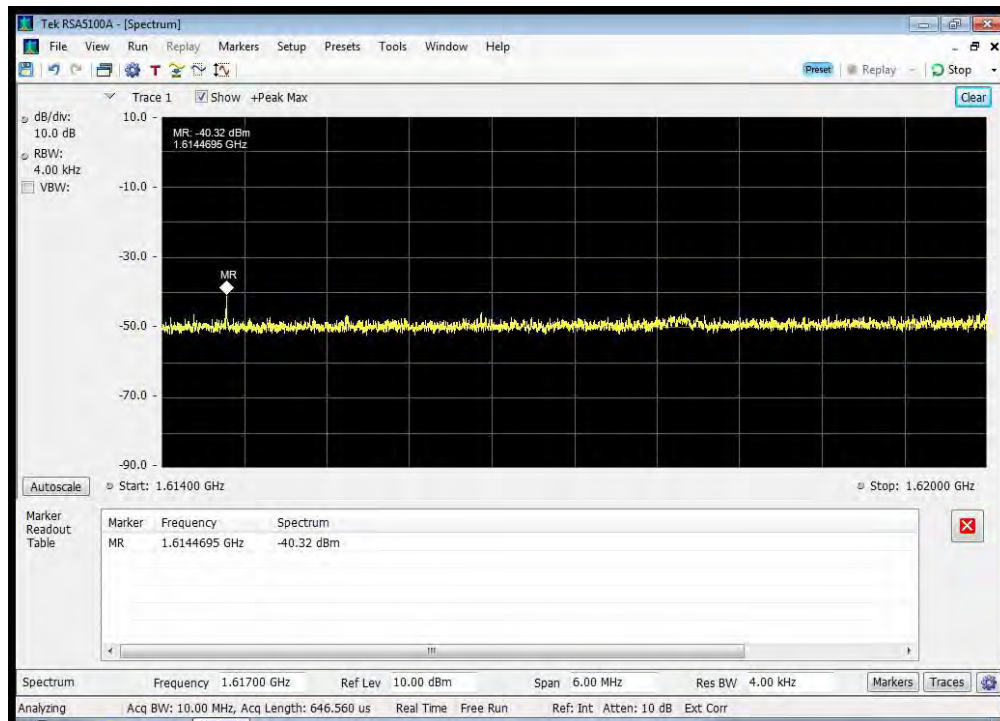

QPSK_1643.5 MHz_1614 - 1620 MHz