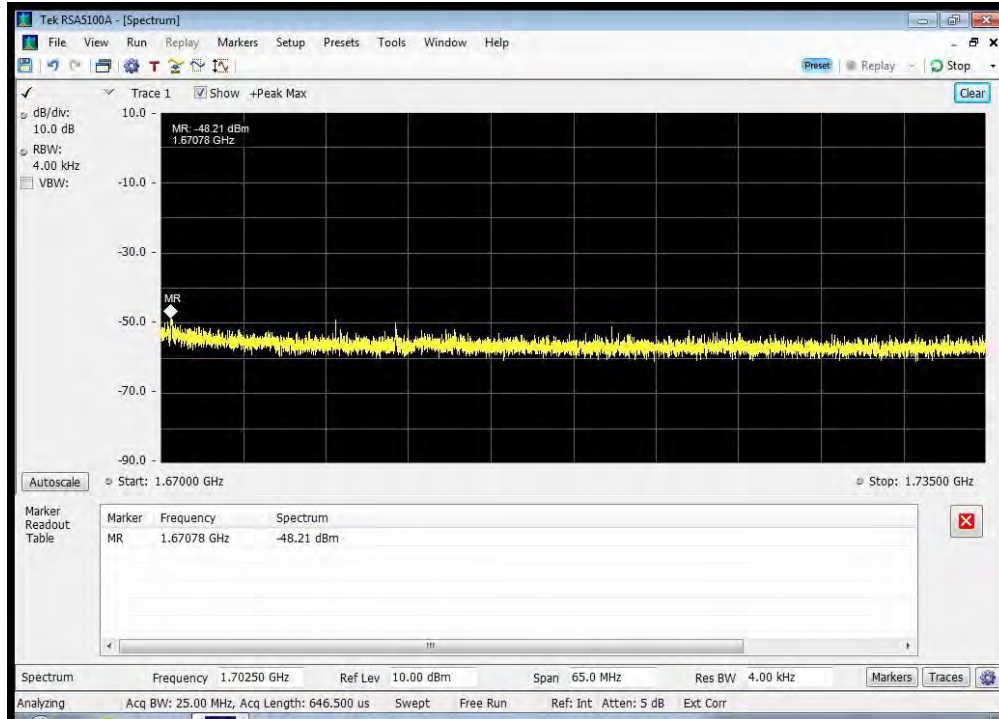

QPSK_1626.5 MHz_1614 - 1620 MHz

QPSK_1626.5 MHz_1620 - 1624.5 MHz

QPSK_1626.5 MHz_1624.5 - 1625.5 MHz

QPSK_1626.5 MHz_1625.5 - 1626 MHz

QPSK_1626.5 MHz_1627 - 1660 MHz

QPSK_1626.5 MHz_1660 - 1670 MHz

QPSK_1626.5 MHz_1670 - 1735 MHz