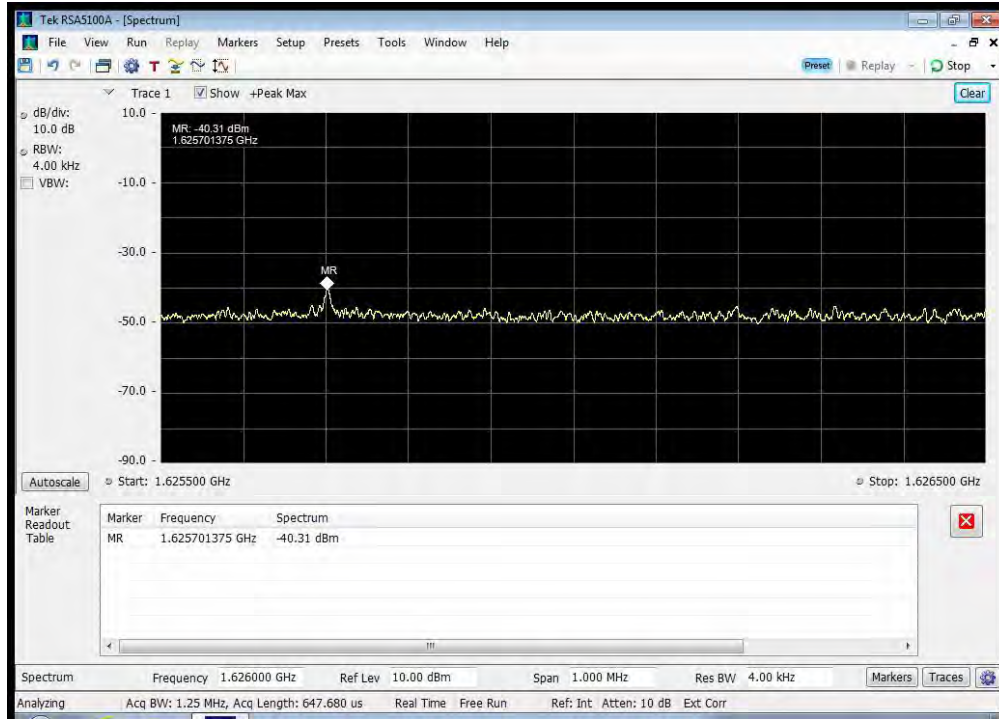

QPSK_1660.5 MHz_1613.8 - 1614 MHz

QPSK_1660.5 MHz_1614 - 1620 MHz

QPSK_1660.5 MHz_1620 - 1624.5 MHz

QPSK_1660.5 MHz_1624.5 - 1625.5 MHz

QPSK_1660.5 MHz_1625.5 - 1626.5 MHz

QPSK_1660.5 MHz_1626.5 - 1660 MHz