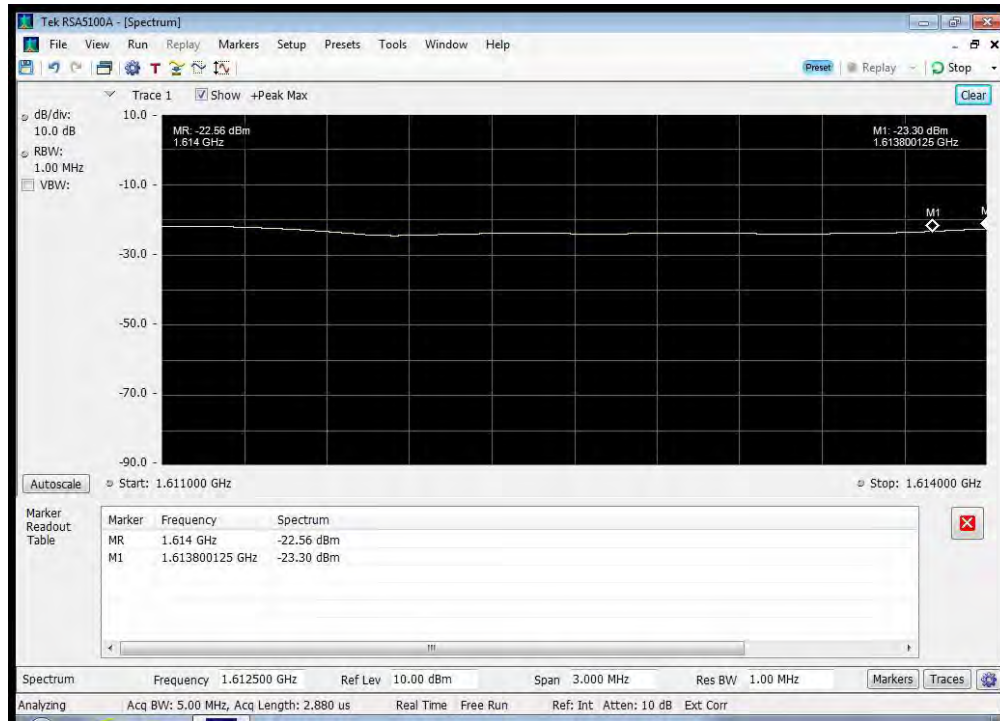

QPSK_1660.5 MHz_1613.8 - 1614 MHz