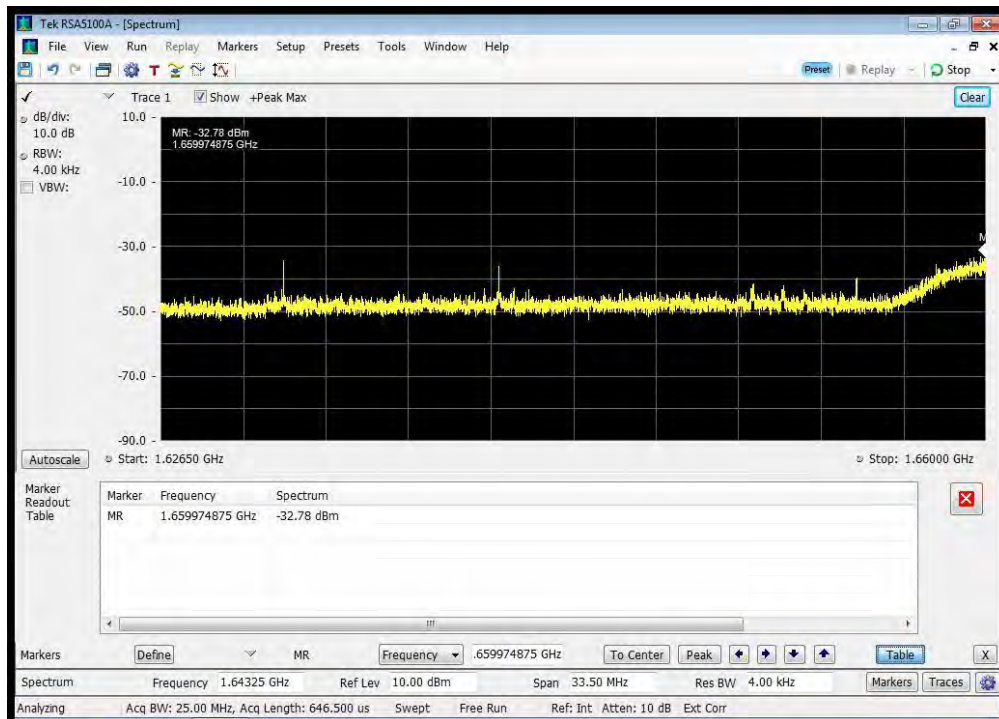

QPSK_1660.5 MHz_1613.8 - 1614 MHz

QPSK_1660.5 MHz_1614 - 1620 MHz

QPSK_1660.5 MHz_1620 - 1624.5 MHz

QPSK_1660.5 MHz_1624.5 - 1625.5 MHz

QPSK_1660.5 MHz_1625.5 - 1626.5 MHz

QPSK_1660.5 MHz_1626.5 - 1660 MHz