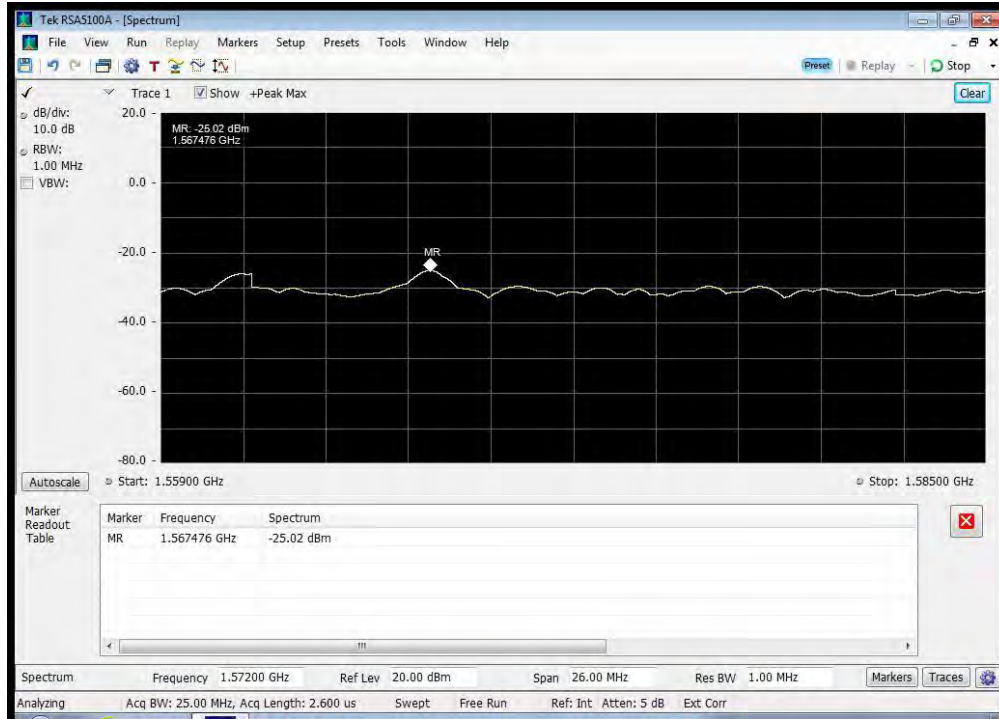

QPSK_1626.5 MHz_1559 - 1585 MHz