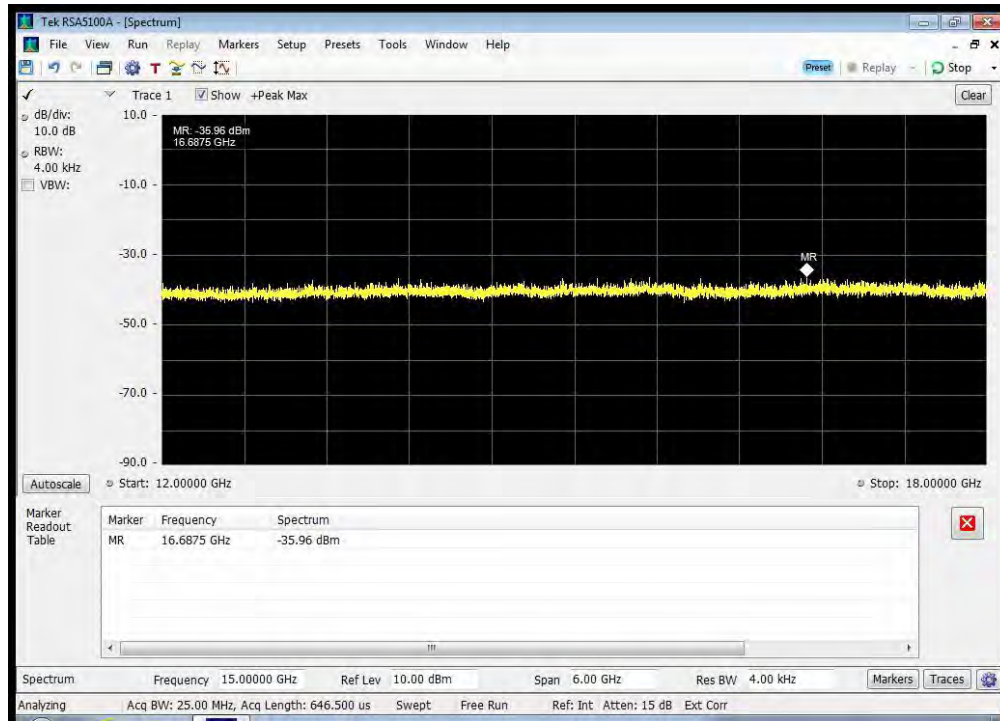

QAM_1660.5 MHz_1735 - 1865 MHz

QAM_1660.5 MHz_1865 - 3250 MHz

QAM_1660.5 MHz_3250 - 3330 MHz

QAM_1660.5 MHz_3330 - 4000 MHz

QAM_1660.5 MHz_4000 - 12000 MHz

QPSK_1626.5 MHz_10k - 1525 MHz

QPSK_1626.5 MHz_12000 - 18000 MHz