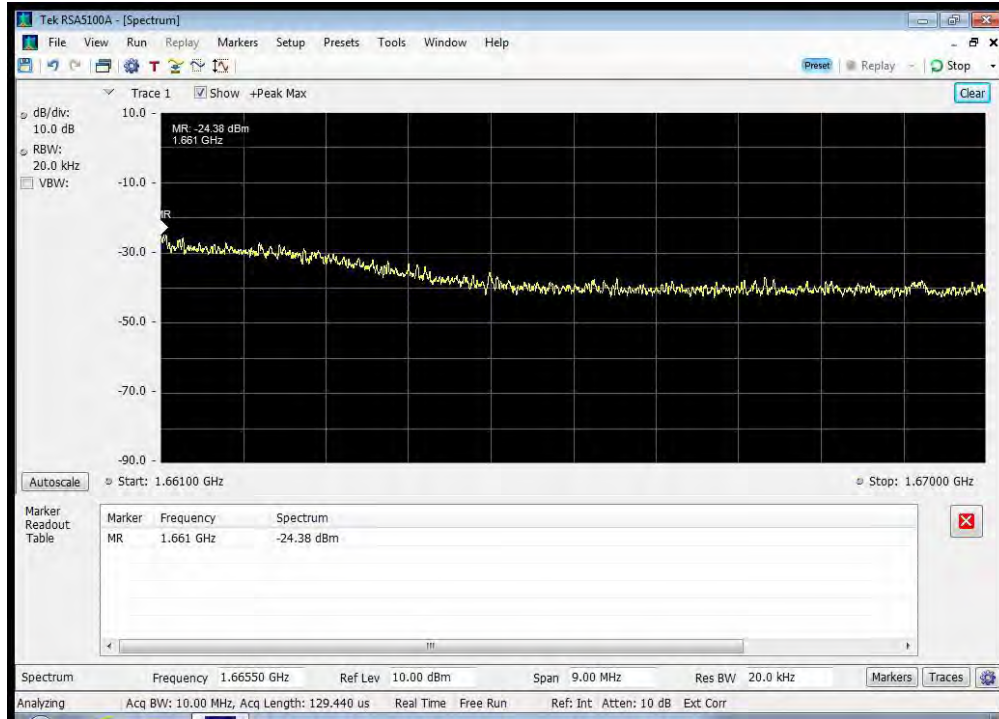

QPSK_1660.5 MHz_1661 - 1670 MHz