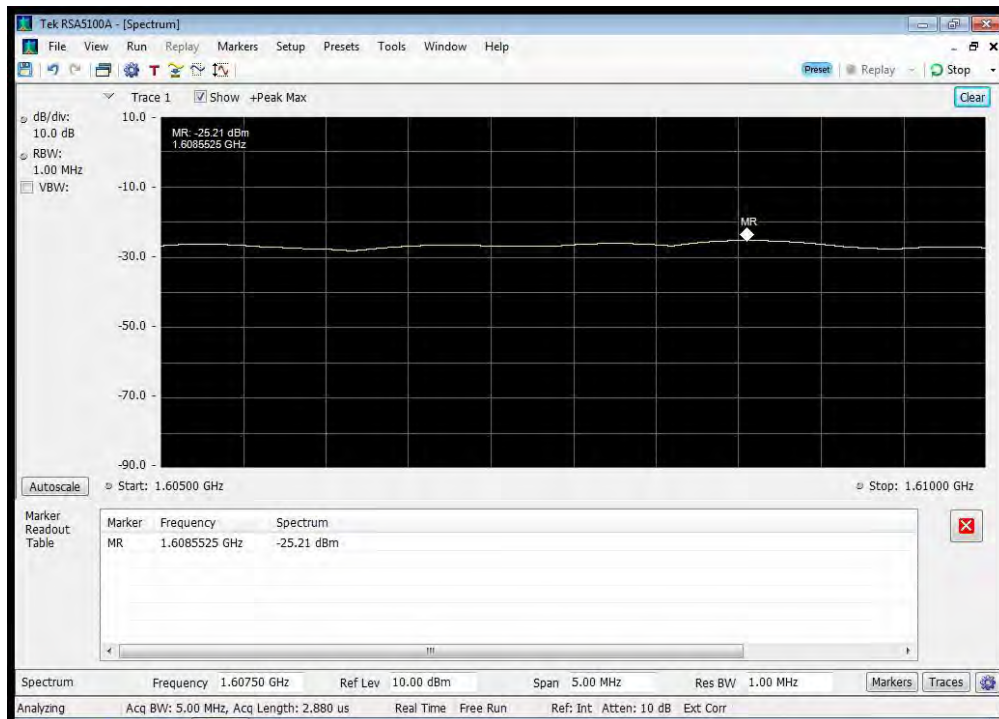

QPSK_1643.5 MHz_1525 - 1559 MHz

QPSK_1643.5 MHz_1559 - 1585 MHz

QPSK_1643.5 MHz_1585 - 1605 MHz

QPSK_1643.5 MHz_1605 - 1610 MHz

QPSK_1643.5 MHz_1610 - 1610.6 MHz

QPSK_1643.5 MHz_1610.6 - 1613.8 MHz

QPSK_1643.5 MHz_1613.8 - 1614 MHz