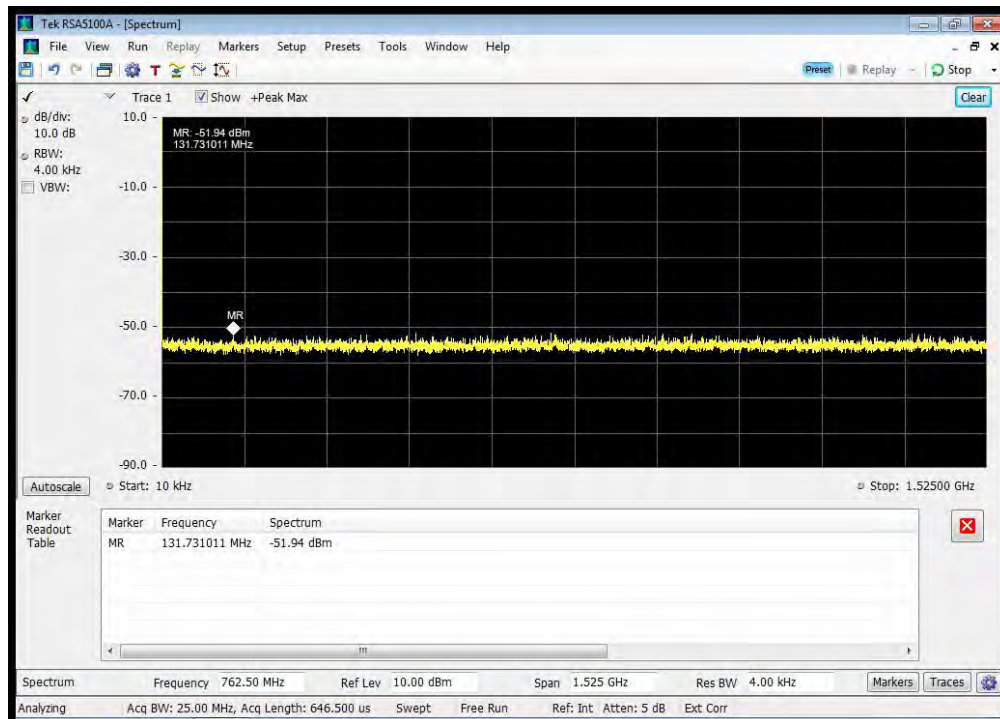

QAM_1660.5 MHz_1735 - 1865 MHz

QAM_1660.5 MHz_1865 - 3250 MHz

QAM_1660.5 MHz_3250 - 3330 MHz

QAM_1660.5 MHz_3330 - 4000 MHz

QAM_1660.5 MHz_4000 - 12000 MHz

QPSK_1626.5 MHz_10k - 1525 MHz

QPSK_1626.5 MHz_12000 - 18000 MHz