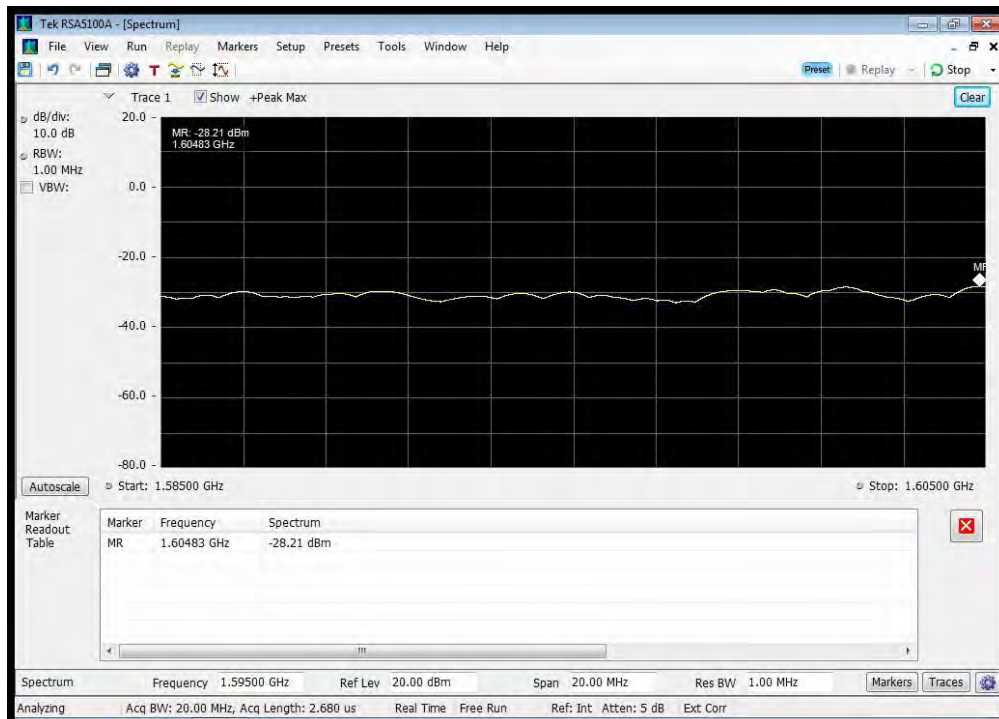

QPSK_1626.5 MHz_1525 - 1559 MHz

QPSK_1626.5 MHz_1559 - 1585 MHz

QPSK_1626.5 MHz_1585 - 1605 MHz

QPSK_1626.5 MHz_1605 - 1610 MHz

QPSK_1626.5 MHz_1610 - 1610.6 MHz

QPSK_1626.5 MHz_1610.6 - 1613.8 MHz

QPSK_1626.5 MHz_1613.8 - 1614 MHz