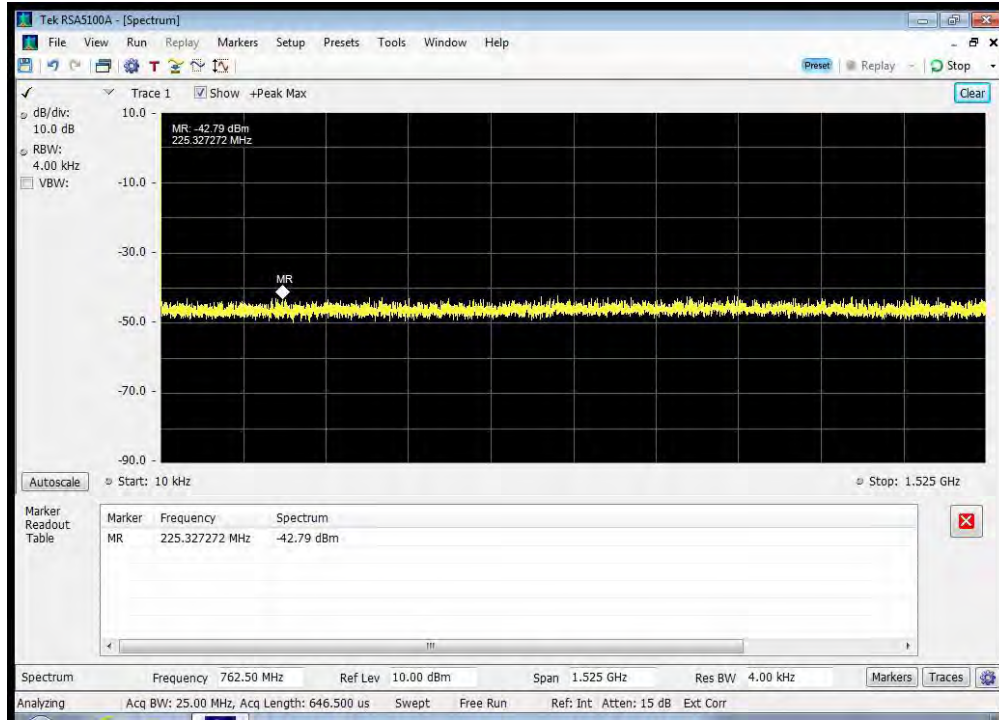

QPSK_1626.5 MHz_1735 - 1865 MHz

QPSK_1626.5 MHz_1865 - 3250 MHz

QPSK_1626.5 MHz_3250 - 3330 MHz

QPSK_1626.5 MHz_3330 - 4000 MHz

QPSK_1626.5 MHz_4000 - 12000 MHz

QPSK_1643.5 MHz_10k - 1525 MHz

QPSK_1643.5 MHz_12000 - 18000 MHz