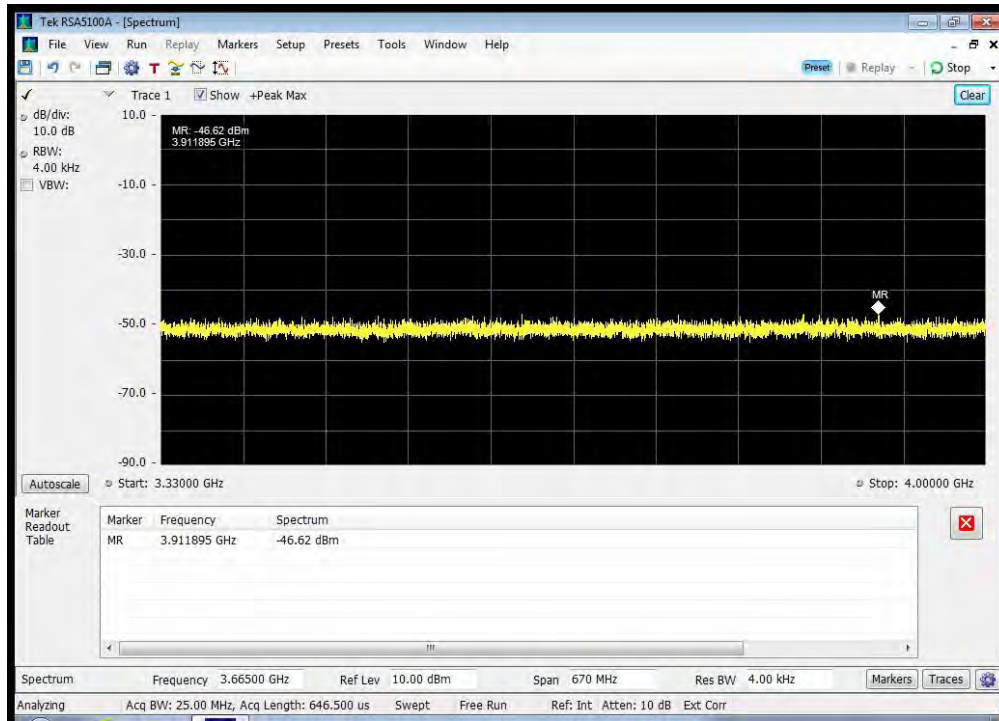

QPSK_1643.5 MHz_1670 - 1735 MHz

QPSK_1643.5 MHz_1735 - 1865 MHz

QPSK_1643.5 MHz_1865 - 3250 MHz

QPSK_1643.5 MHz_3250 - 3330 MHz

QPSK_1643.5 MHz_3330 - 4000 MHz

QPSK_1643.5 MHz_4000 - 12000 MHz

QPSK_1660.5 MHz_10k - 1525 MHz