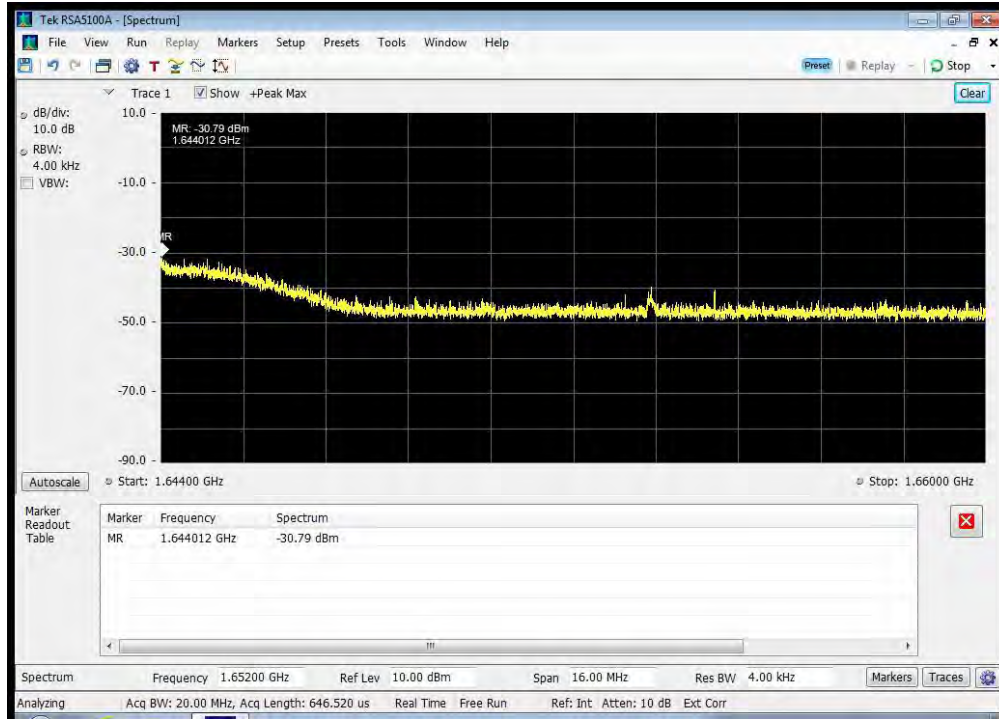

QPSK_1643.5 MHz_1614 - 1620 MHz

QPSK_1643.5 MHz_1620 - 1624.5 MHz

QPSK_1643.5 MHz_1624.5 - 1625.5 MHz

QPSK_1643.5 MHz_1625.5 - 1626.5 MHz

QPSK_1643.5 MHz_1626.5 - 1643 MHz

QPSK_1643.5 MHz_1644 - 1660 MHz

QPSK_1643.5 MHz_1660 - 1670 MHz