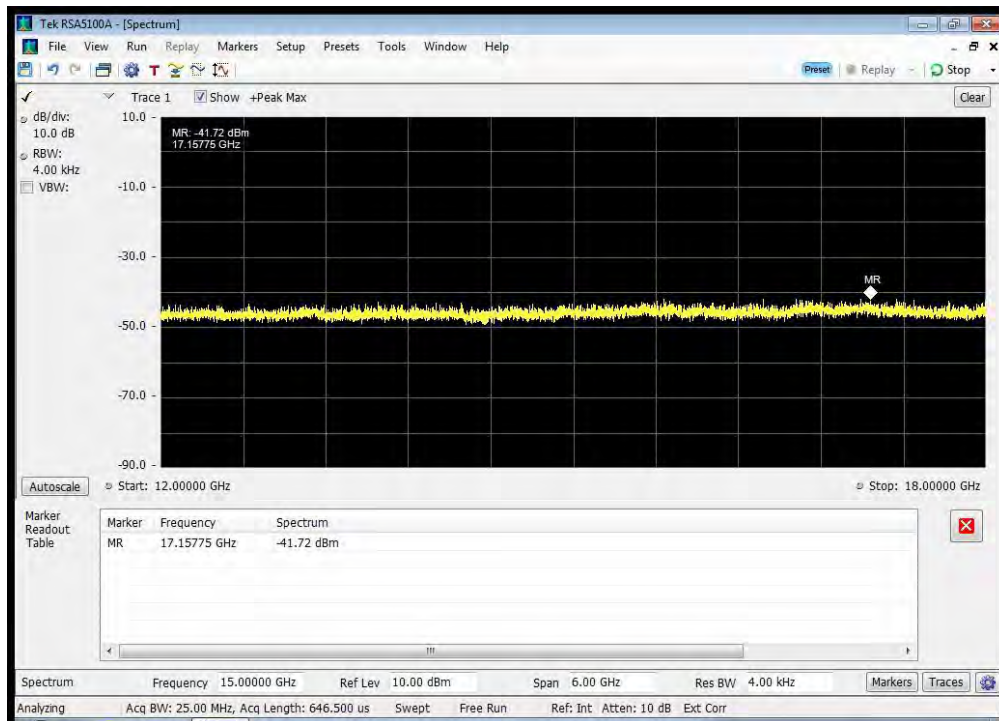

QPSK_1626.5 MHz_1735 - 1865 MHz

QPSK_1626.5 MHz_1865 - 3250 MHz

QPSK_1626.5 MHz_3250 - 3330 MHz

QPSK_1626.5 MHz_3330 - 4000 MHz

QPSK_1626.5 MHz_4000 - 12000 MHz

QPSK_1643.5 MHz_10k - 1525 MHz

QPSK_1643.5 MHz_12000 - 18000 MHz