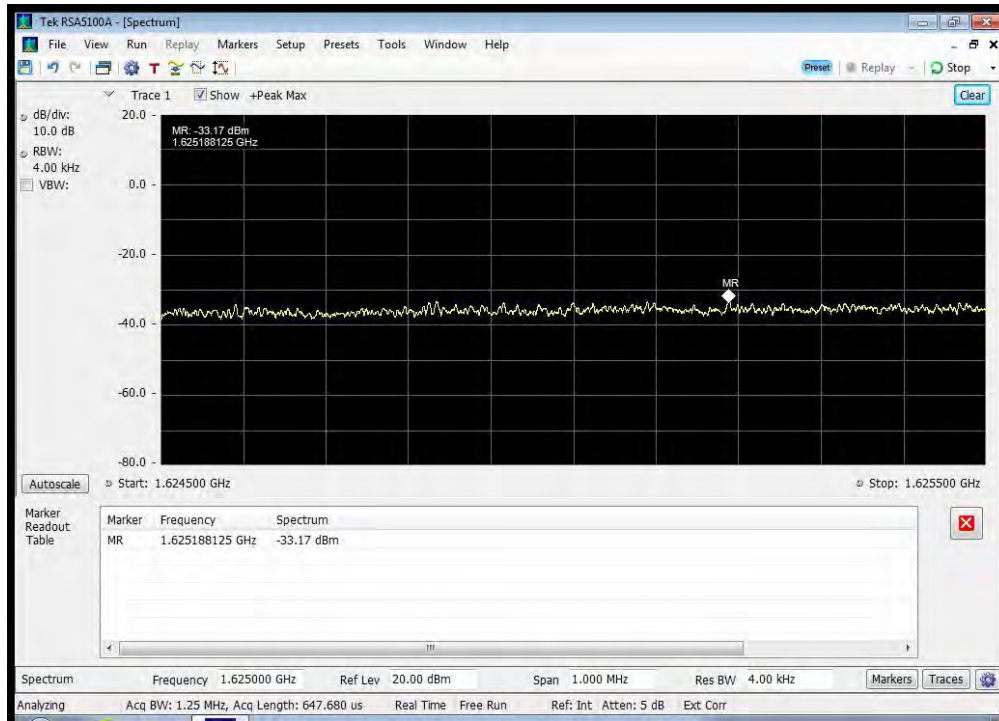

QPSK_1626.5 MHz_1614 - 1620 MHz

QPSK_1626.5 MHz_1620 - 1624.5 MHz

QPSK_1626.5 MHz_1624.5 - 1625.5 MHz

QPSK_1626.5 MHz_1625.5 - 1626 MHz

QPSK_1626.5 MHz_1627 - 1660 MHz

QPSK_1626.5 MHz_1660 - 1670 MHz

QPSK_1626.5 MHz_1670 - 1735 MHz