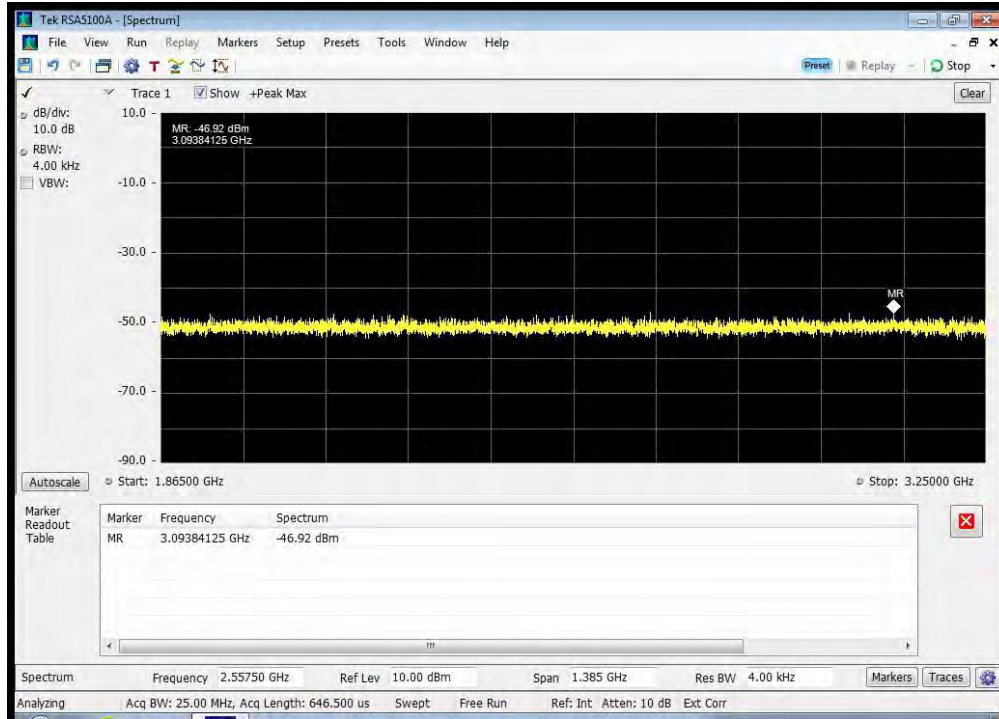

QPSK_1643.5 MHz_1670 - 1735 MHz

QPSK_1643.5 MHz_1735 - 1865 MHz

QPSK_1643.5 MHz_1865 - 3250 MHz

QPSK_1643.5 MHz_3250 - 3330 MHz

QPSK_1643.5 MHz_3330 - 4000 MHz

QPSK_1643.5 MHz_4000 - 12000 MHz

QPSK_1660.5 MHz_10k - 1525 MHz