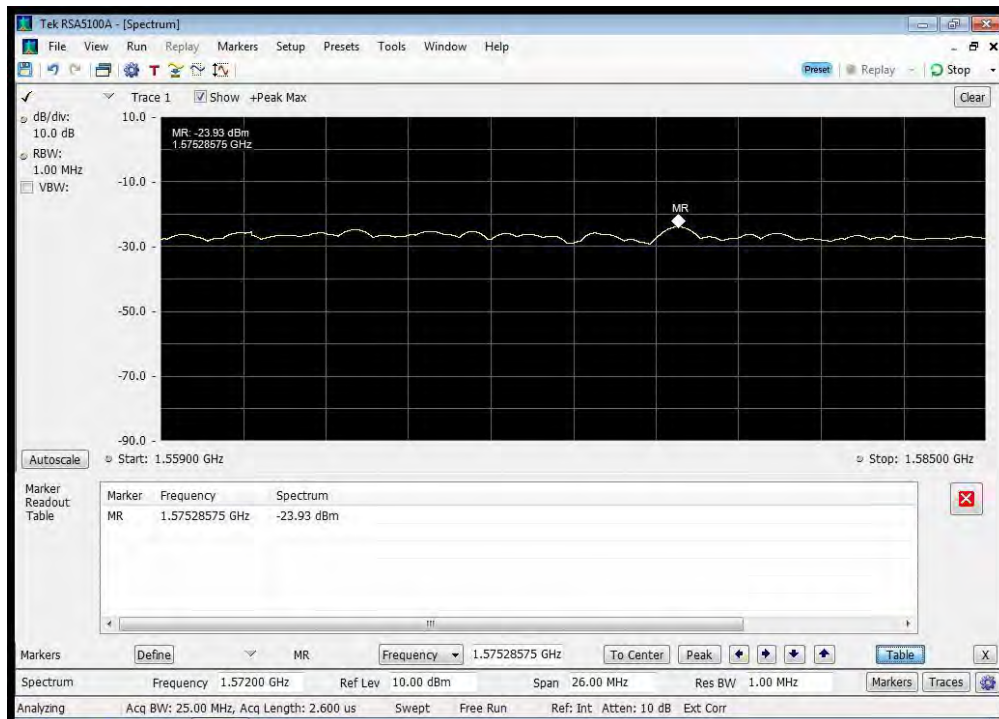

QPSK_1660.5 MHz_12000 - 18000 MHz

QPSK_1660.5 MHz_1525 - 1559 MHz

QPSK_1660.5 MHz_1559 - 1585 MHz

QPSK_1660.5 MHz_1585 - 1605 MHz

QPSK_1660.5 MHz_1605 - 1610 MHz

QPSK_1660.5 MHz_1610 - 1610.6 MHz

QPSK_1660.5 MHz_1610.6 - 1613.8 MHz