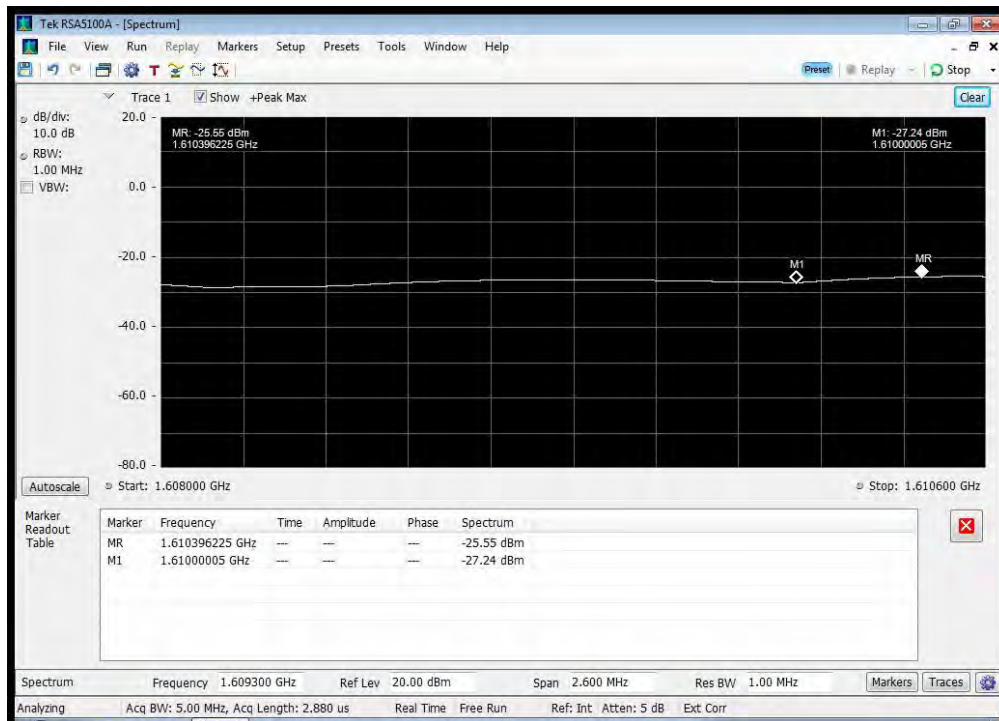

QPSK_1626.5 MHz_1525 - 1559 MHz

QPSK_1626.5 MHz_1559 - 1585 MHz

QPSK_1626.5 MHz_1585 - 1605 MHz

QPSK_1626.5 MHz_1605 - 1610 MHz

QPSK_1626.5 MHz_1610 - 1610.6 MHz

QPSK_1626.5 MHz_1610.6 - 1613.8 MHz

QPSK_1626.5 MHz_1613.8 - 1614 MHz