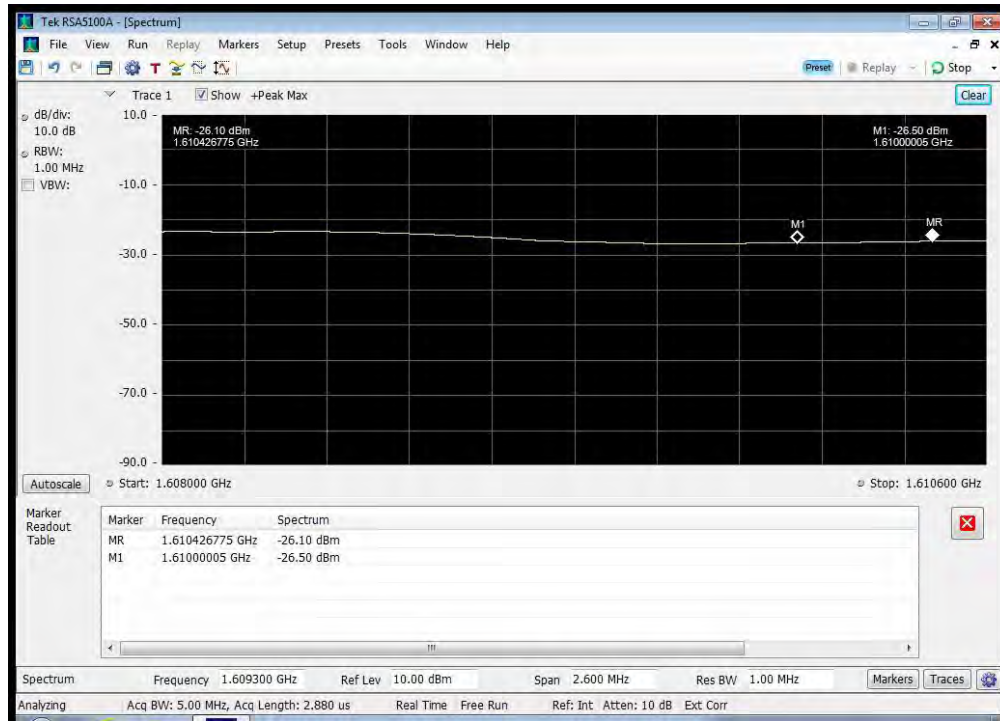

QPSK_1660.5 MHz_12000 - 18000 MHz

QPSK_1660.5 MHz_1525 - 1559 MHz

QPSK_1660.5 MHz_1559 - 1585 MHz

QPSK_1660.5 MHz_1585 - 1605 MHz

QPSK_1660.5 MHz_1605 - 1610 MHz

QPSK_1660.5 MHz_1610 - 1610.6 MHz

QPSK_1660.5 MHz_1610.6 - 1613.8 MHz