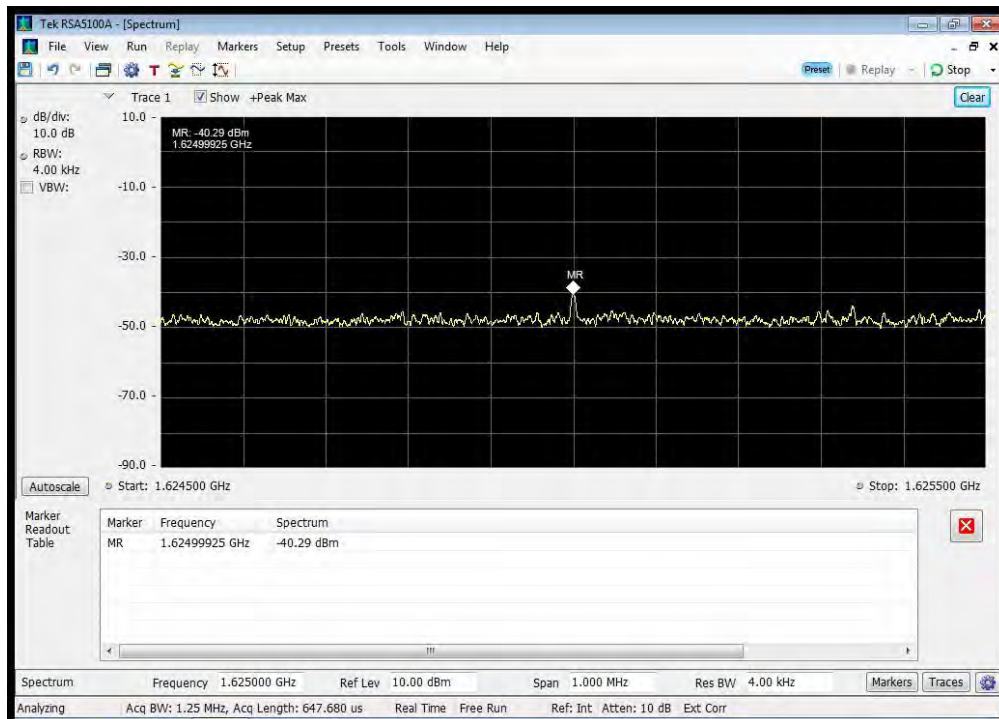

QPSK_1660.5 MHz_1613.8 - 1614 MHz

QPSK_1660.5 MHz_1614 - 1620 MHz

QPSK_1660.5 MHz_1620 - 1624.5 MHz

QPSK_1660.5 MHz_1624.5 - 1625.5 MHz

QPSK_1660.5 MHz_1625.5 - 1626.5 MHz

QPSK_1660.5 MHz_1626.5 - 1660 MHz