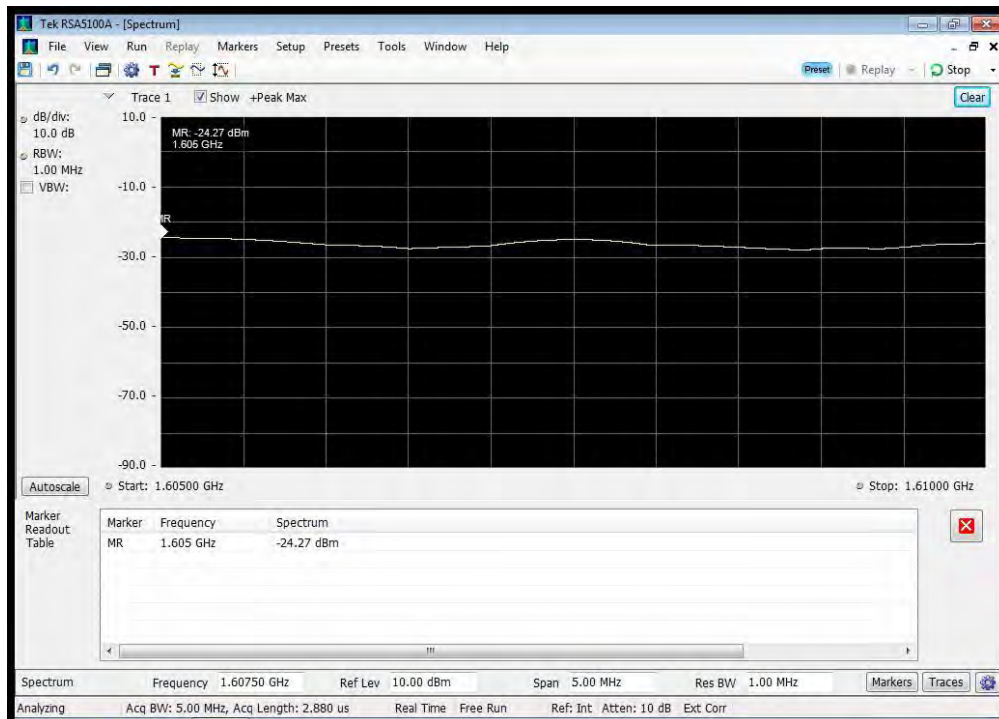

QPSK_1660.5 MHz_12000 - 18000 MHz

QPSK_1660.5 MHz_1525 - 1559 MHz

QPSK_1660.5 MHz_1559 - 1585 MHz

QPSK_1660.5 MHz_1585 - 1605 MHz

QPSK_1660.5 MHz_1605 - 1610 MHz

QPSK_1660.5 MHz_1610 - 1610.6 MHz

QPSK_1660.5 MHz_1610.6 - 1613.8 MHz