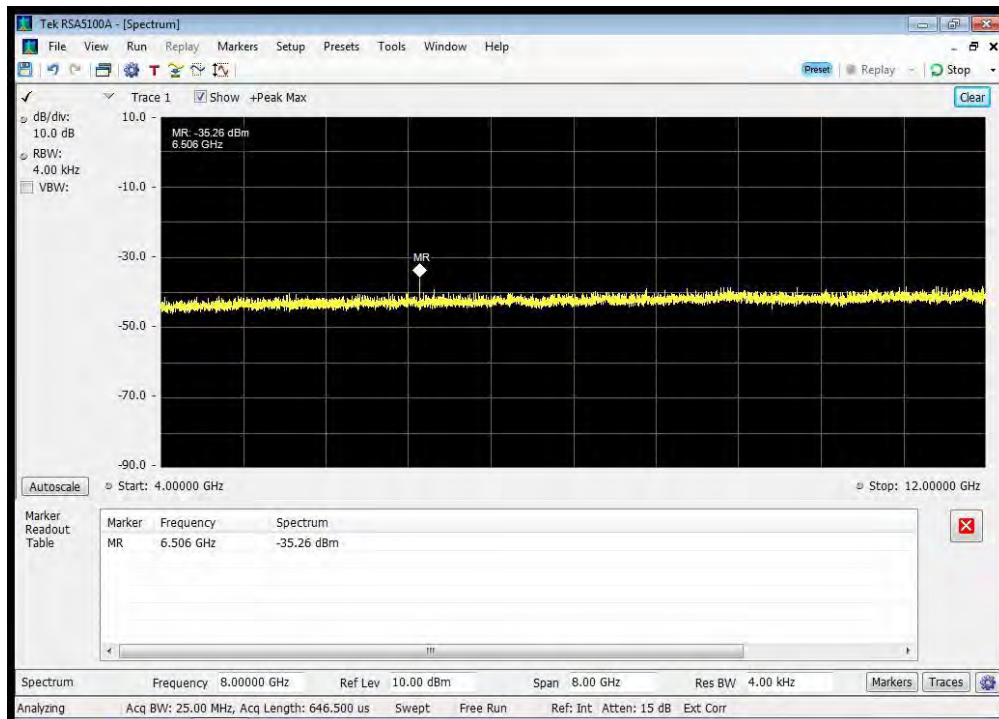

QPSK_1626.5 MHz_1735 - 1865 MHz

QPSK_1626.5 MHz_1865 - 3250 MHz

QPSK_1626.5 MHz_3250 - 3330 MHz

QPSK_1626.5 MHz_3330 - 4000 MHz

QPSK_1626.5 MHz_4000 - 12000 MHz

QPSK_1643.5 MHz_10k - 1525 MHz

QPSK_1643.5 MHz_12000 - 18000 MHz