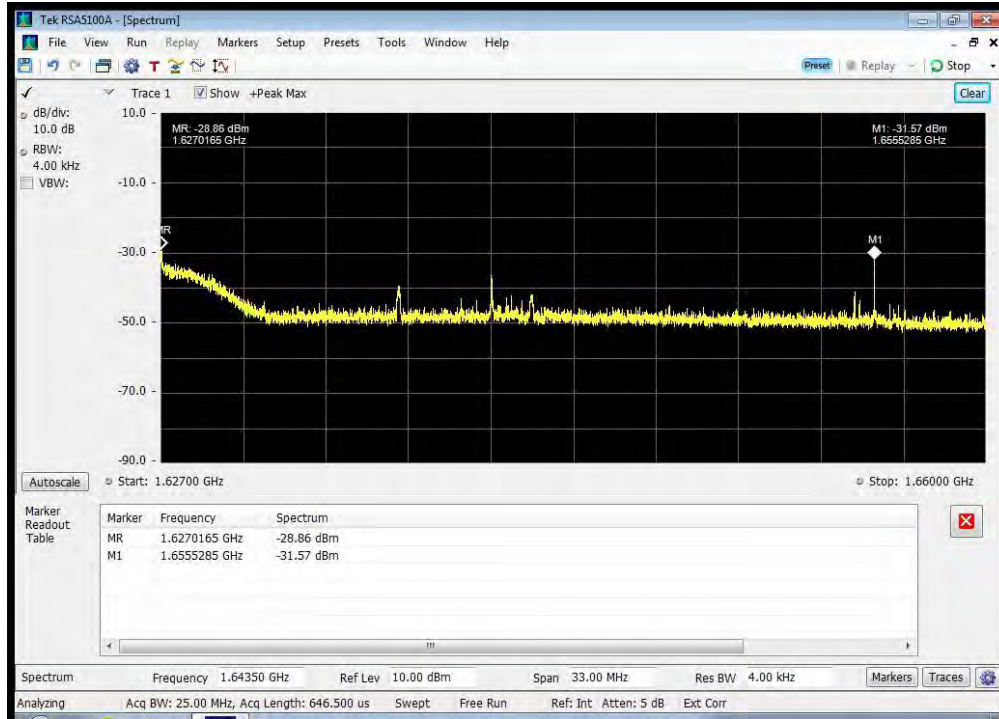

QPSK_1626.5 MHz_1614 - 1620 MHz

QPSK_1626.5 MHz_1620 - 1624.5 MHz

QPSK_1626.5 MHz_1624.5 - 1625.5 MHz

QPSK_1626.5 MHz_1625.5 - 1626 MHz

QPSK_1626.5 MHz_1627 - 1660 MHz

QPSK_1626.5 MHz_1660 - 1670 MHz

QPSK_1626.5 MHz_1670 - 1735 MHz