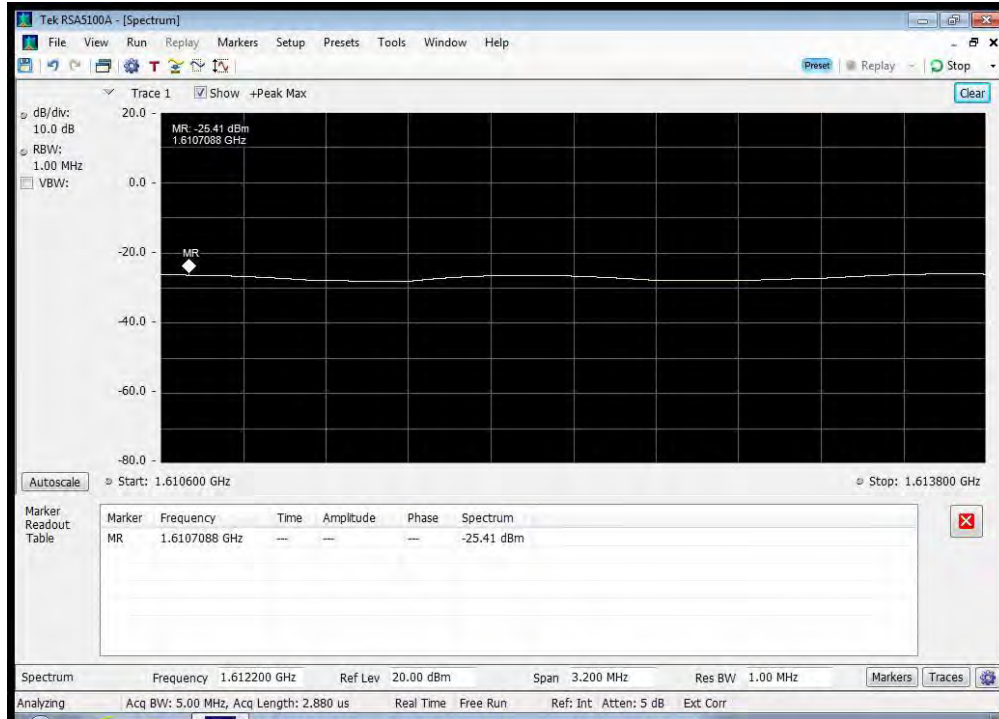

QPSK_1626.5 MHz_1525 - 1559 MHz

QPSK_1626.5 MHz_1559 - 1585 MHz

QPSK_1626.5 MHz_1585 - 1605 MHz

QPSK_1626.5 MHz_1605 - 1610 MHz

QPSK_1626.5 MHz_1610 - 1610.6 MHz

QPSK_1626.5 MHz_1610.6 - 1613.8 MHz

QPSK_1626.5 MHz_1613.8 - 1614 MHz