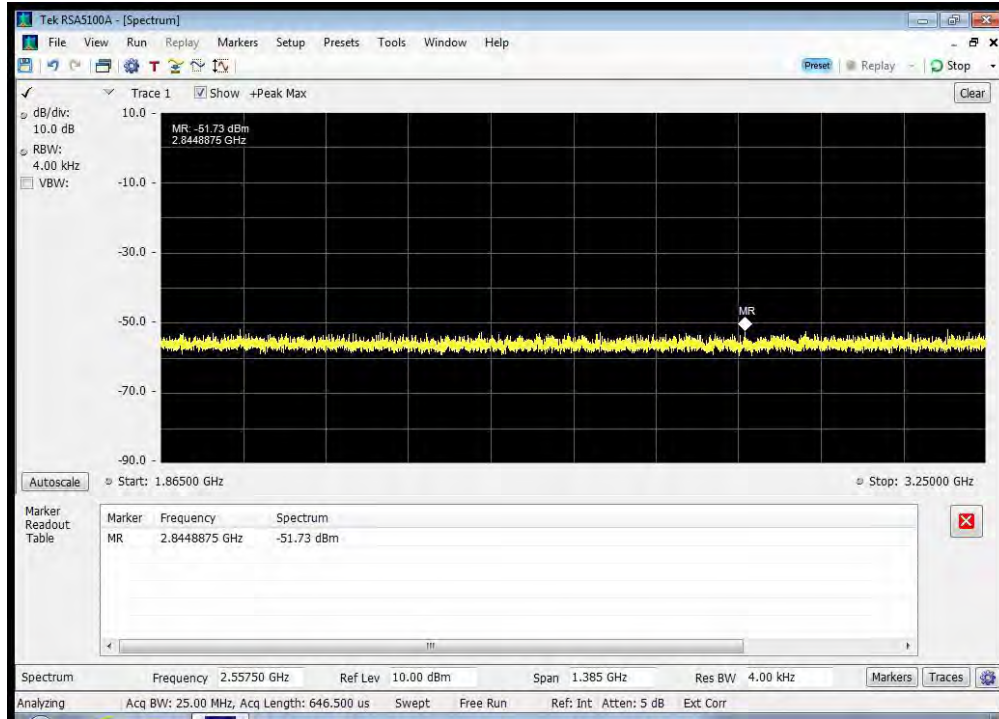

QPSK_1626.5 MHz_1865 - 3250 MHz