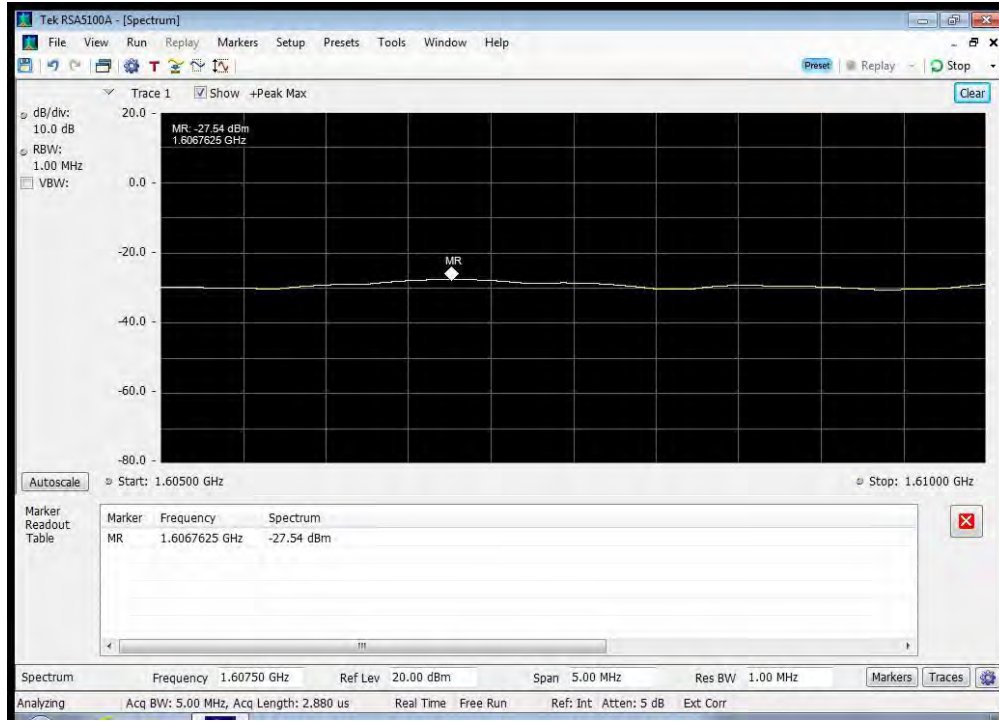

QPSK_1626.5 MHz_1525 - 1559 MHz

QPSK_1626.5 MHz_1559 - 1585 MHz

QPSK_1626.5 MHz_1585 - 1605 MHz

QPSK_1626.5 MHz_1605 - 1610 MHz

QPSK_1626.5 MHz_1610 - 1610.6 MHz

QPSK_1626.5 MHz_1610.6 - 1613.8 MHz

QPSK_1626.5 MHz_1613.8 - 1614 MHz