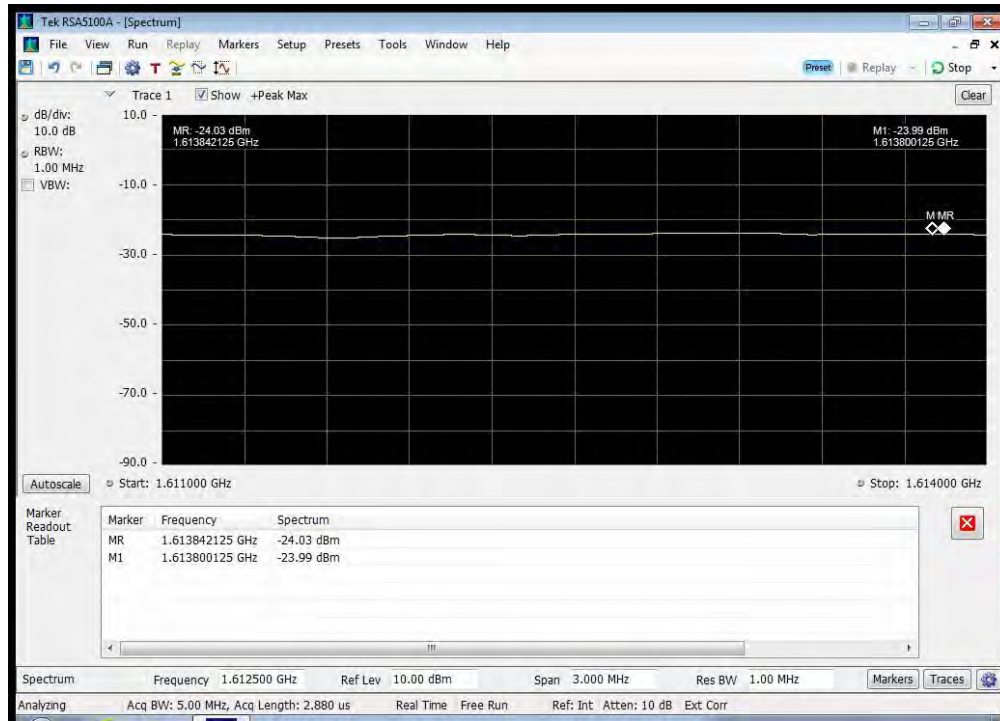

QPSK_1643.5 MHz_1525 - 1559 MHz

QPSK_1643.5 MHz_1559 - 1585 MHz

QPSK_1643.5 MHz_1585 - 1605 MHz

QPSK_1643.5 MHz_1605 - 1610 MHz

QPSK_1643.5 MHz_1610 - 1610.6 MHz

QPSK_1643.5 MHz_1610.6 - 1613.8 MHz

QPSK_1643.5 MHz_1613.8 - 1614 MHz