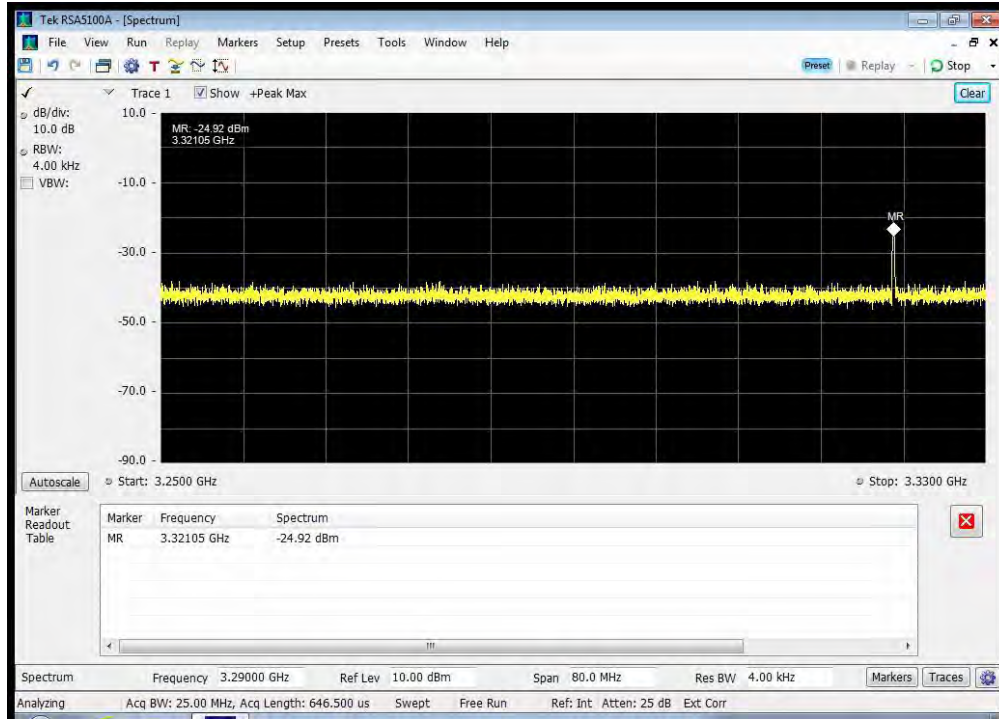

QAM_1660.5 MHz_1735 - 1865 MHz

QAM_1660.5 MHz_1865 - 3250 MHz

QAM_1660.5 MHz_3250 - 3330 MHz

QAM_1660.5 MHz_3330 - 4000 MHz

QAM_1660.5 MHz_4000 - 12000 MHz

QPSK_1626.5 MHz_10k - 1525 MHz

QPSK_1626.5 MHz_12000 - 18000 MHz