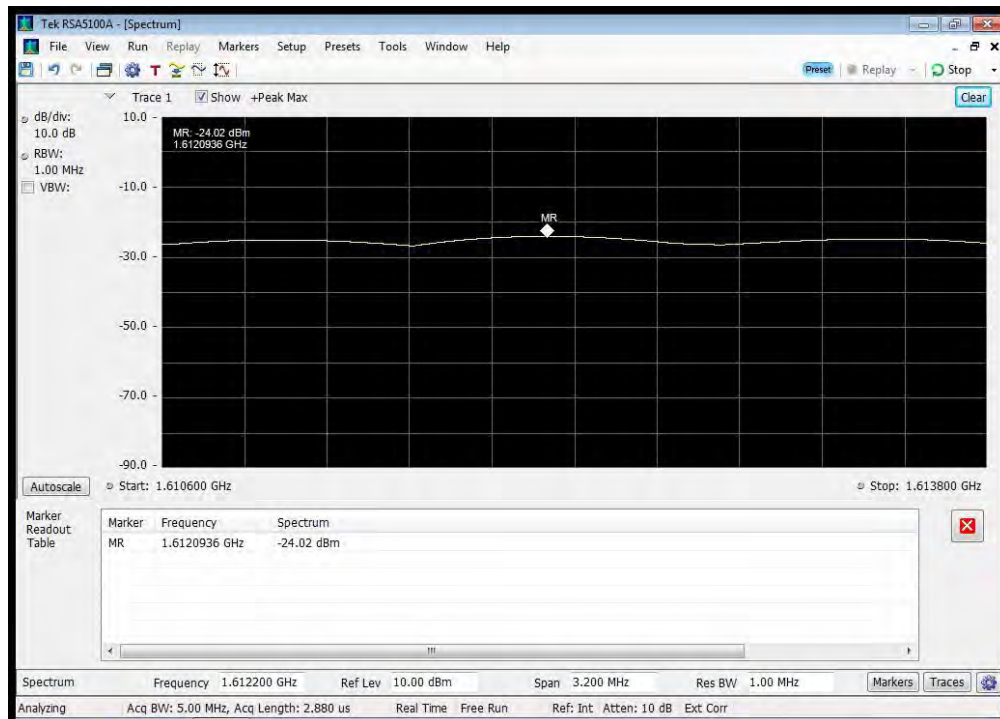

QPSK_1643.5 MHz_1525 - 1559 MHz

QPSK_1643.5 MHz_1559 - 1585 MHz

QPSK_1643.5 MHz_1585 - 1605 MHz

QPSK_1643.5 MHz_1605 - 1610 MHz

QPSK_1643.5 MHz_1610 - 1610.6 MHz

QPSK_1643.5 MHz_1610.6 - 1613.8 MHz

QPSK_1643.5 MHz_1613.8 - 1614 MHz