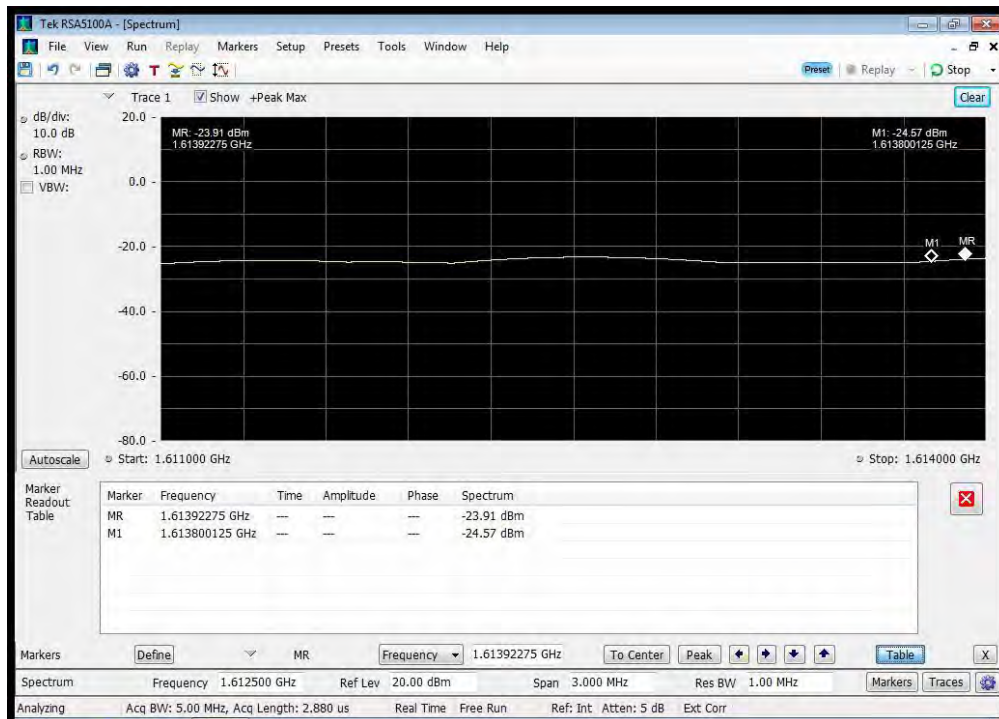

QPSK_1626.5 MHz_1525 - 1559 MHz

QPSK_1626.5 MHz_1559 - 1585 MHz

QPSK_1626.5 MHz_1585 - 1605 MHz

QPSK_1626.5 MHz_1605 - 1610 MHz

QPSK_1626.5 MHz_1610 - 1610.6 MHz

QPSK_1626.5 MHz_1610.6 - 1613.8 MHz

QPSK_1626.5 MHz_1613.8 - 1614 MHz