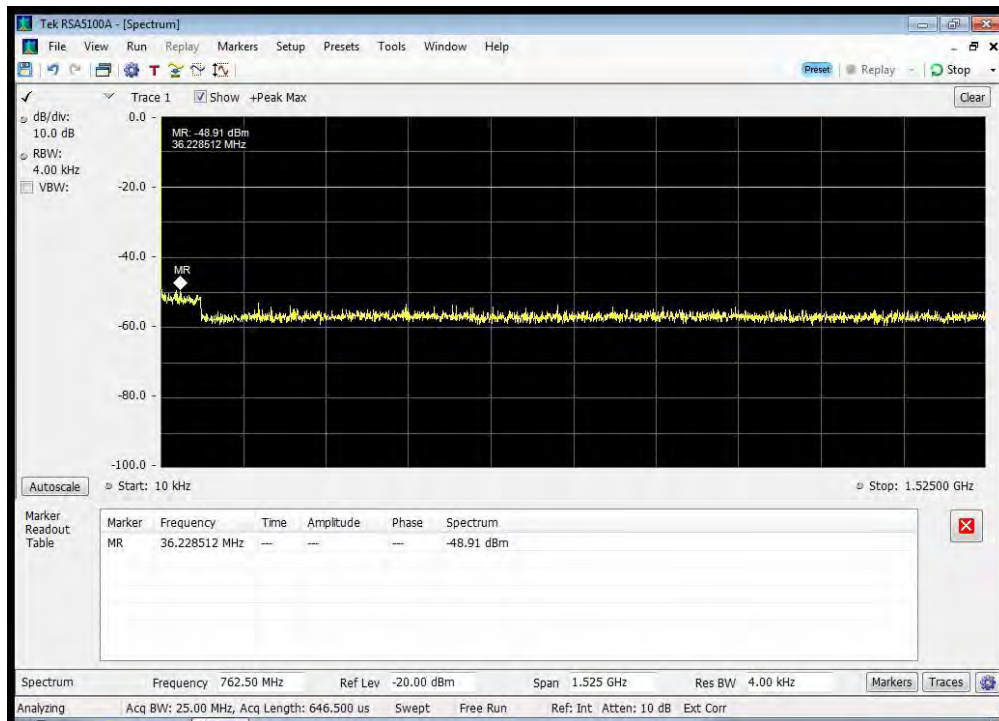

QPSK_1626.5 MHz_3250 - 3330 MHz

QPSK_1626.5 MHz_3330 - 4000 MHz

QPSK_1626.5 MHz_4000 - 12000 MHz

QPSK_1643.5 MHz_10k - 1525 MHz

QPSK_1643.5 MHz_12000 - 18000 MHz

QPSK_1643.5 MHz_1525 - 1559 MHz

QPSK_1643.5 MHz_1559 - 1585 MHz