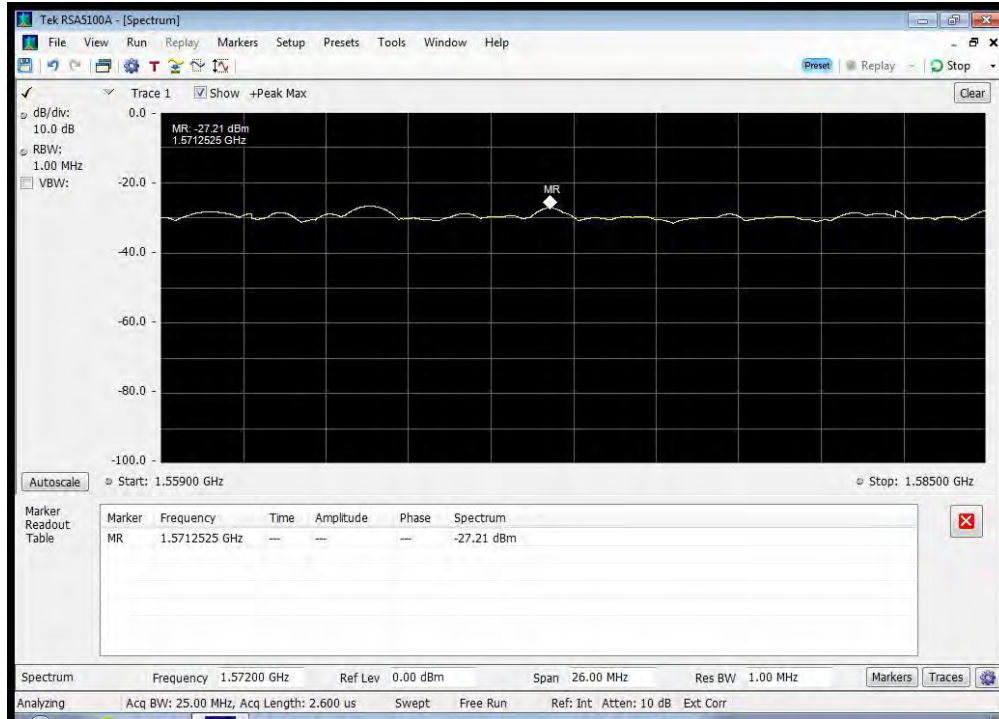

QPSK_1660.5 MHz_1559 - 1585 MHz