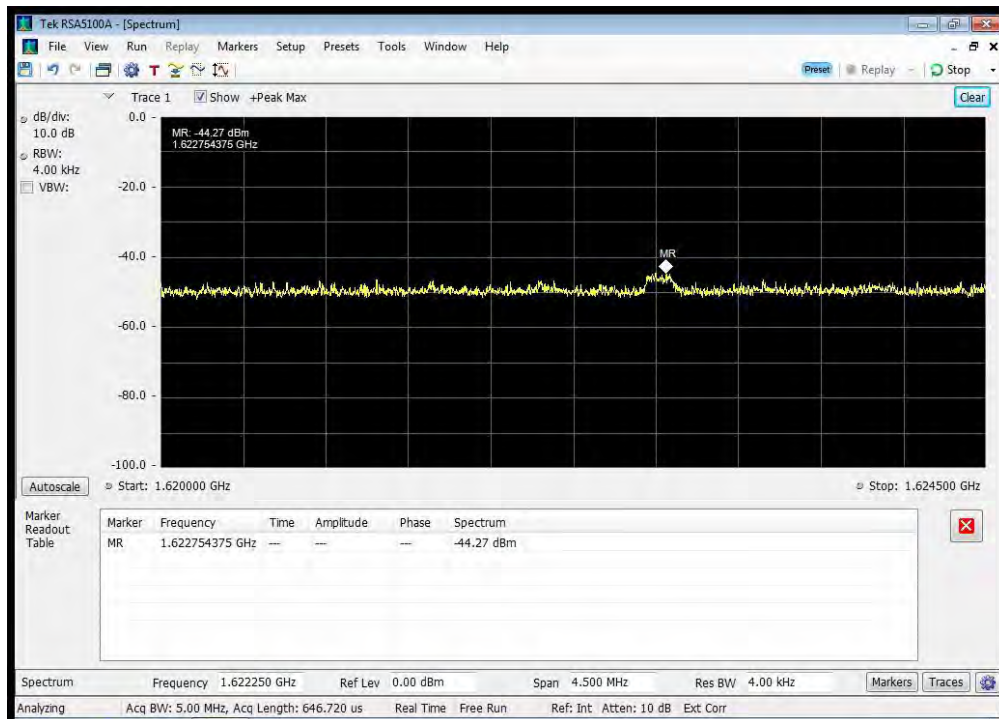

QPSK_1660.5 MHz_1620 - 1624.5 MHz