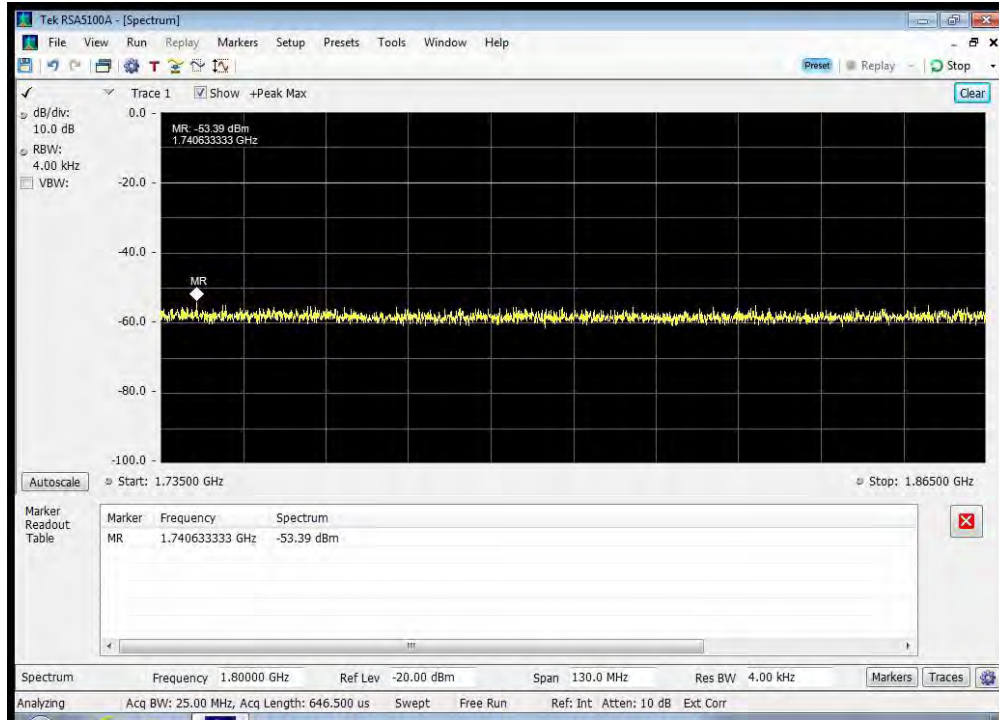

QPSK_1626.5 MHz_1624.5 - 1625.5 MHz

QPSK_1626.5 MHz_1625.5 - 1626 MHz

QPSK_1626.5 MHz_1627 - 1660 MHz

QPSK_1626.5 MHz_1660 - 1670 MHz

QPSK_1626.5 MHz_1670 - 1735 MHz

QPSK_1626.5 MHz_1735 - 1865 MHz

QPSK_1626.5 MHz_1865 - 3250 MHz