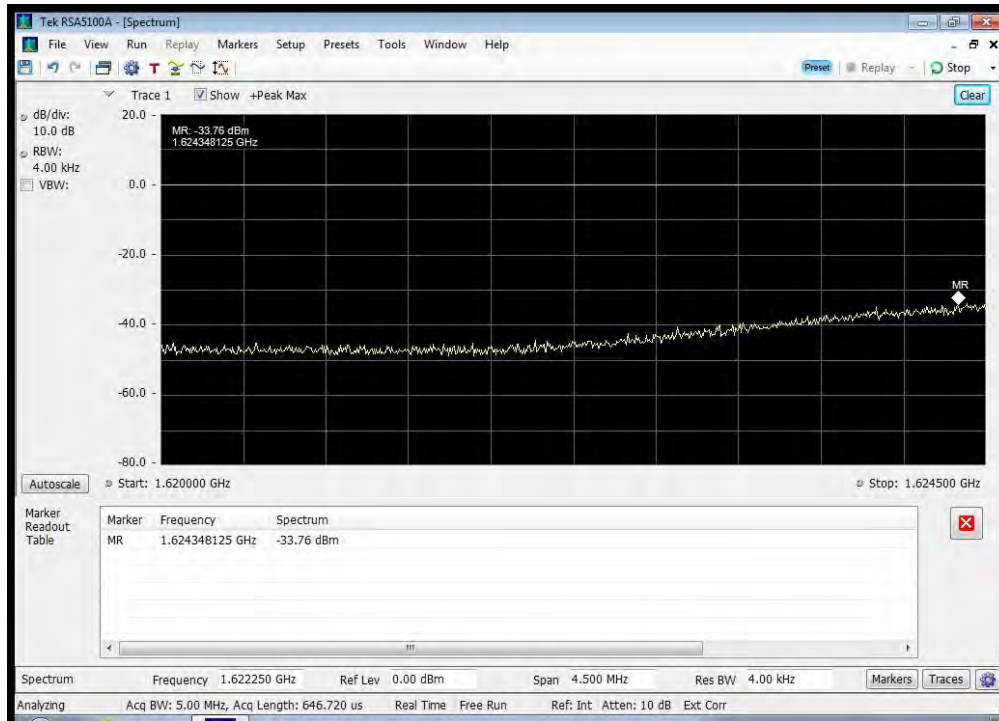

QPSK_1626.5 MHz_1585 - 1605 MHz

QPSK_1626.5 MHz_1605 - 1610 MHz

QPSK_1626.5 MHz_1610 - 1610.6 MHz

QPSK_1626.5 MHz_1610.6 - 1613.8 MHz

QPSK_1626.5 MHz_1610.8 - 1614 MHz

QPSK_1626.5 MHz_1614 - 1620 MHz

QPSK_1626.5 MHz_1620 - 1624.5 MHz