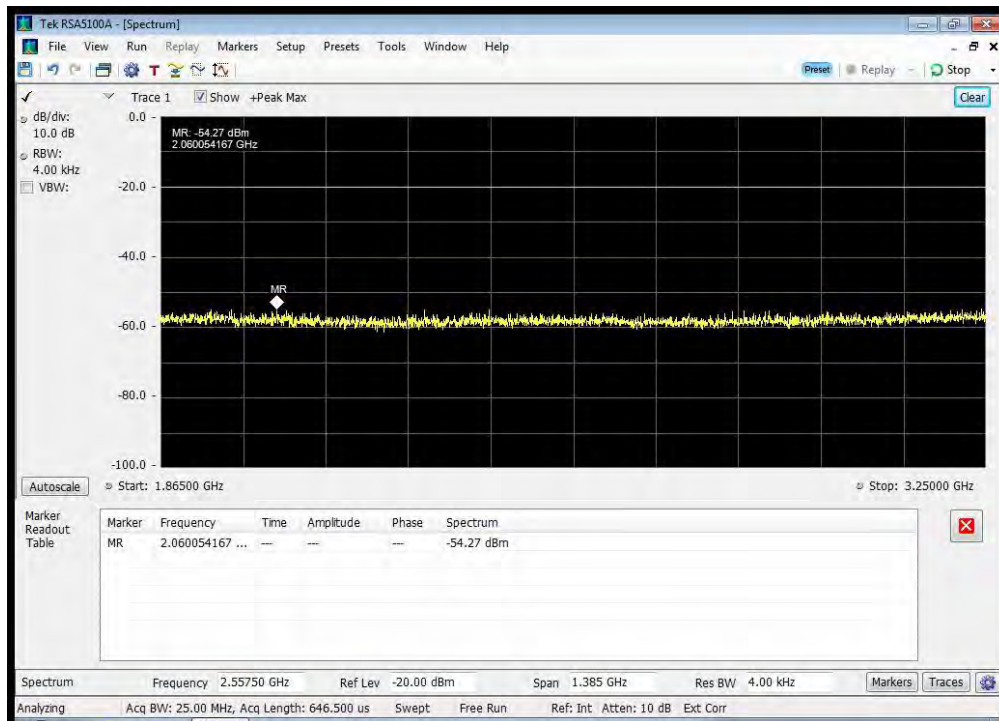

QPSK_1643.5 MHz_1865 - 3250 MHz