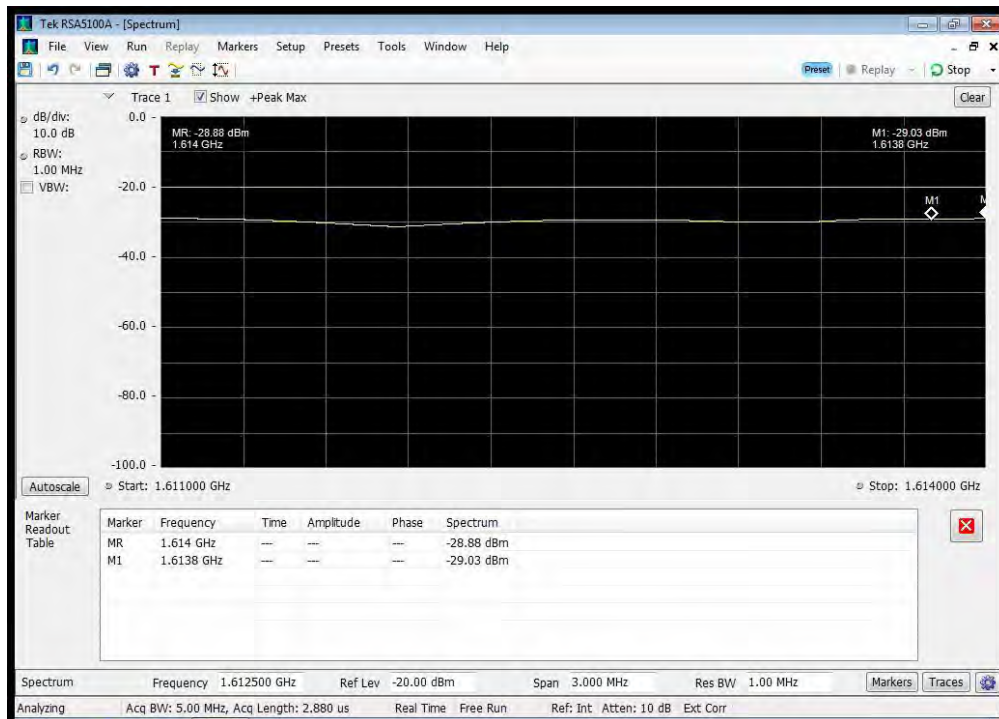

QPSK_1643.5 MHz_1585 - 1605 MHz

QPSK_1643.5 MHz_1605 - 1610 MHz

QPSK_1643.5 MHz_1610 - 1610.6 MHz

QPSK_1643.5 MHz_1610.6 - 1613.8 MHz

QPSK_1643.5 MHz_1613.8 - 1614 MHz

QPSK_1643.5 MHz_1614 - 1620 MHz

QPSK_1643.5 MHz_1620 - 1624.5 MHz