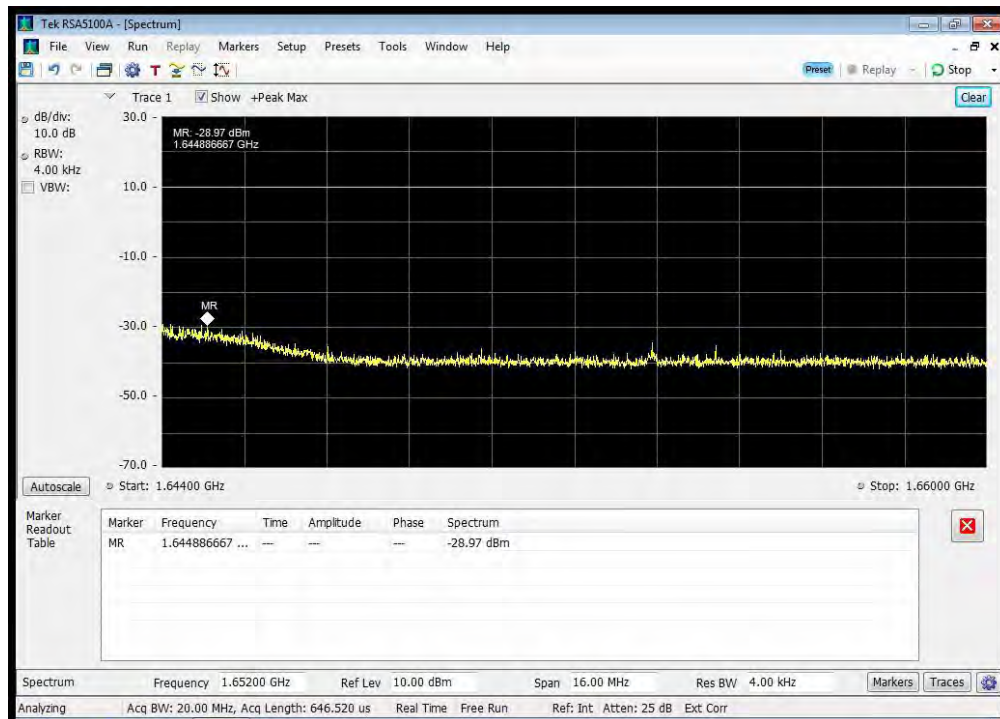

QPSK_1643.5 MHz_1624.5 - 1625.5 MHz

QPSK_1643.5 MHz_1625.5 - 1626.5 MHz

QPSK_1643.5 MHz_1626.5 - 1643 MHz

QPSK_1643.5 MHz_1644 - 1660 MHz

QPSK_1643.5 MHz_1660 - 1670 MHz

QPSK_1643.5 MHz_1670 - 1735 MHz

QPSK_1643.5 MHz_1735 - 1865 MHz