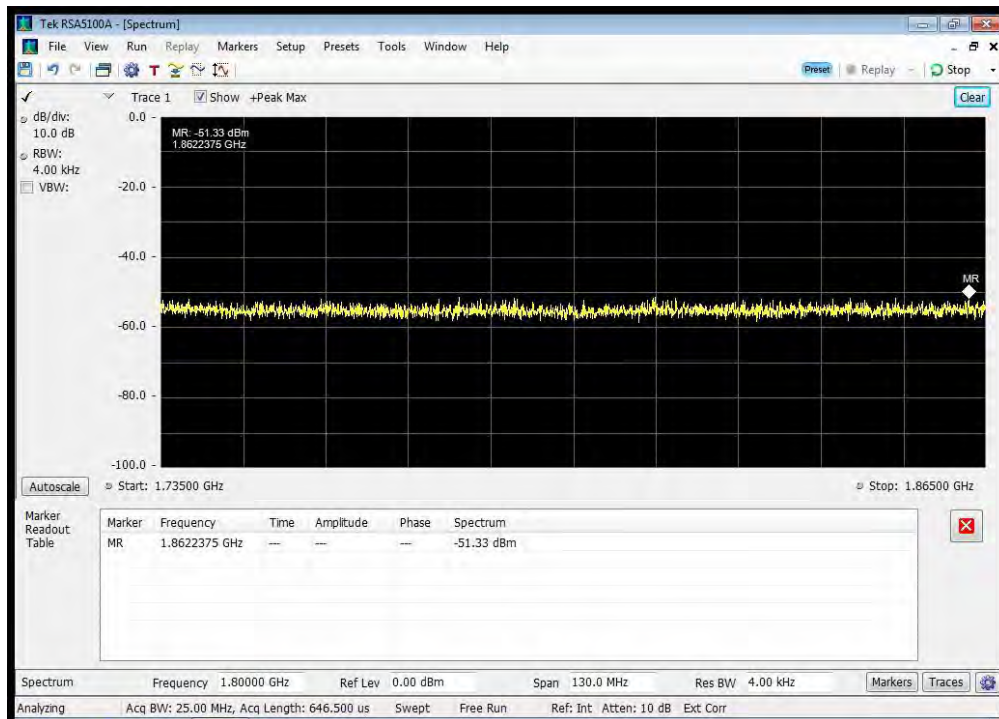

QPSK_1660.5 MHz_1620 - 1624.5 MHz

QPSK_1660.5 MHz_1624.5 - 1625.5 MHz

QPSK_1660.5 MHz_1625.5 - 1626.5 MHz

QPSK_1660.5 MHz_1626.5 - 1660 MHz

QPSK_1660.5 MHz_1660 - 1670 MHz

QPSK_1660.5 MHz_1670 - 1735 MHz

QPSK_1660.5 MHz_1735 - 1865 MHz