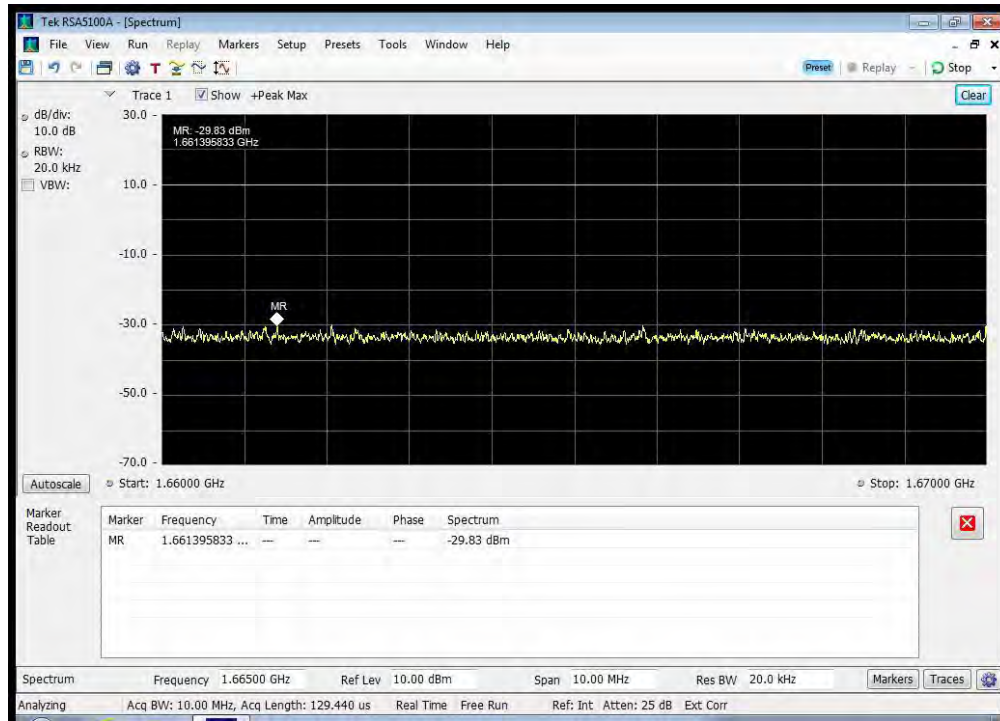

QPSK_1643.5 MHz_1624.5 - 1625.5 MHz

QPSK_1643.5 MHz_1625.5 - 1626.5 MHz

QPSK_1643.5 MHz_1626.5 - 1643 MHz

QPSK_1643.5 MHz_1644 - 1660 MHz

QPSK_1643.5 MHz_1660 - 1670 MHz

QPSK_1643.5 MHz_1670 - 1735 MHz

QPSK_1643.5 MHz_1735 - 1865 MHz