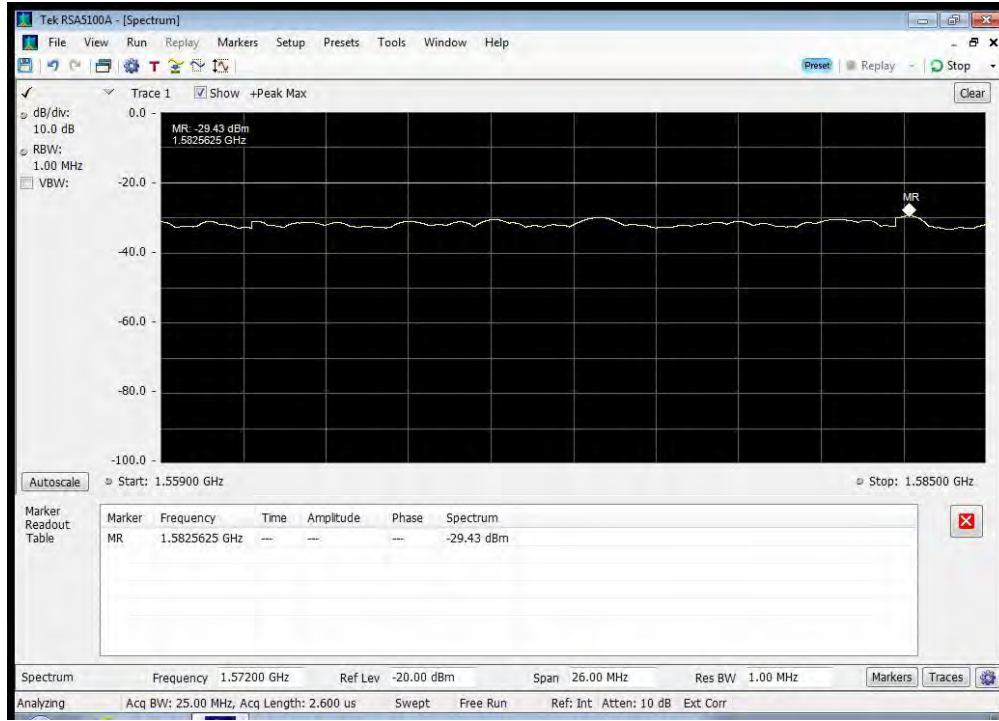

QPSK_1626.5 MHz_3250 - 3330 MHz

QPSK_1626.5 MHz_3330 - 4000 MHz

QPSK_1626.5 MHz_4000 - 12000 MHz

QPSK_1643.5 MHz_10k - 1525 MHz

QPSK_1643.5 MHz_12000 - 18000 MHz

QPSK_1643.5 MHz_1525 - 1559 MHz

QPSK_1643.5 MHz_1559 - 1585 MHz