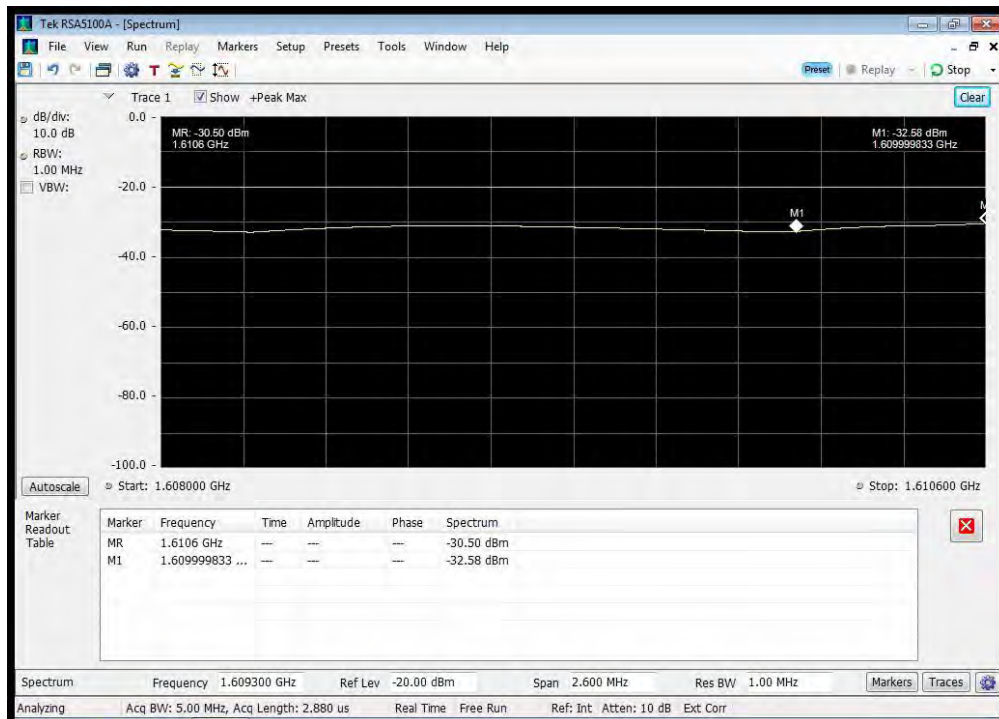

QPSK_1643.5 MHz_1585 - 1605 MHz

QPSK_1643.5 MHz_1605 - 1610 MHz

QPSK_1643.5 MHz_1610 - 1610.6 MHz

QPSK_1643.5 MHz_1610.6 - 1613.8 MHz

QPSK_1643.5 MHz_1613.8 - 1614 MHz

QPSK_1643.5 MHz_1614 - 1620 MHz

QPSK_1643.5 MHz_1620 - 1624.5 MHz