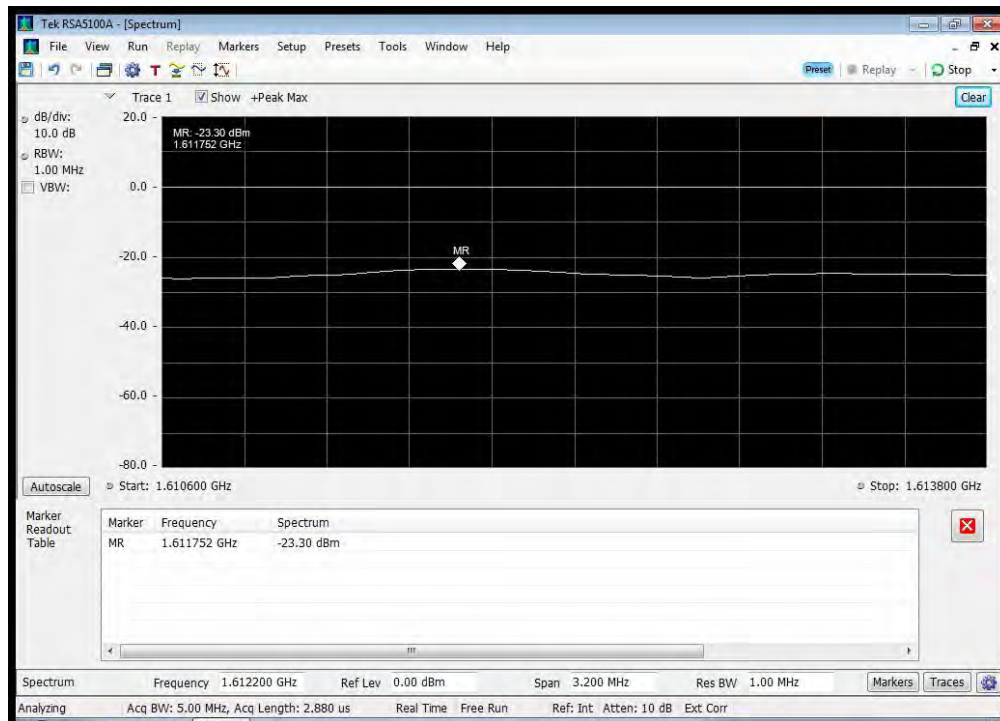

QPSK_1626.5 MHz_1585 - 1605 MHz

QPSK_1626.5 MHz_1605 - 1610 MHz

QPSK_1626.5 MHz_1610 - 1610.6 MHz

QPSK_1626.5 MHz_1610.6 - 1613.8 MHz

QPSK_1626.5 MHz_1610.8 - 1614 MHz

QPSK_1626.5 MHz_1614 - 1620 MHz

QPSK_1626.5 MHz_1620 - 1624.5 MHz