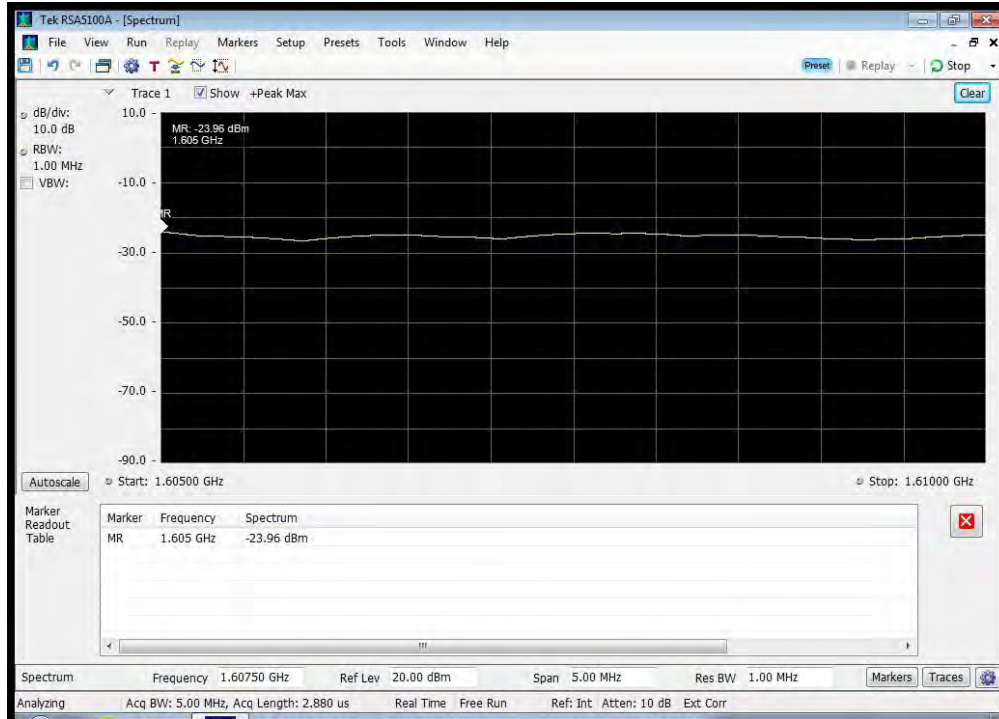

QAM_1660.5 MHz_1605 - 1610 MHz