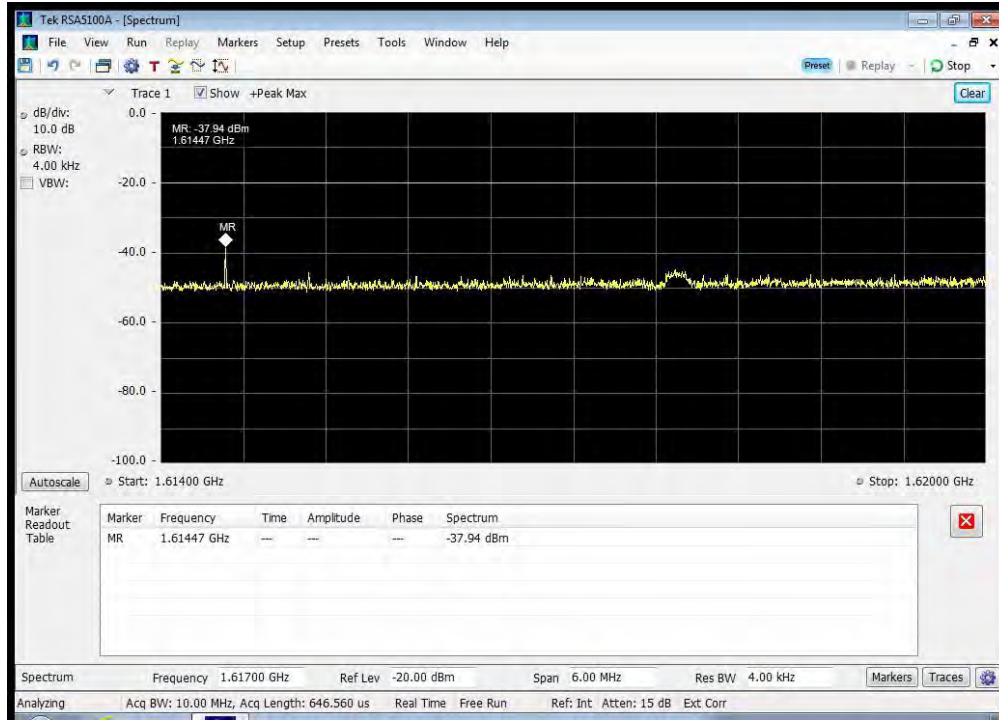

QPSK_1643.5 MHz_1585 - 1605 MHz

QPSK_1643.5 MHz_1605 - 1610 MHz

QPSK_1643.5 MHz_1610 - 1610.6 MHz

QPSK_1643.5 MHz_1610.6 - 1613.8 MHz

QPSK_1643.5 MHz_1613.8 - 1614 MHz

QPSK_1643.5 MHz_1614 - 1620 MHz

QPSK_1643.5 MHz_1620 - 1624.5 MHz