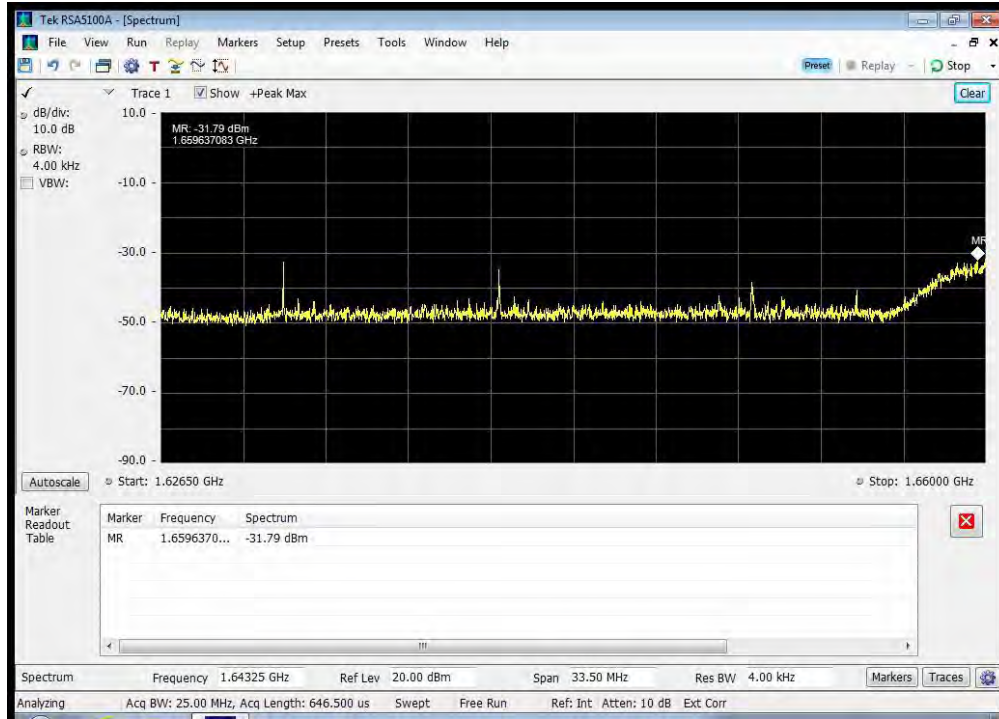

QAM_1660.5 MHz_1624.5 - 1625.5 MHz

QAM_1660.5 MHz_1625.5 - 1626.5 MHz

QAM_1660.5 MHz_1626.5 - 1660 MHz

QAM_1660.5 MHz_1661 - 1670 MHz

QAM_1660.5 MHz_1670 - 1735 MHz

QAM_1660.5 MHz_1735 - 1865 MHz

QAM_1660.5 MHz_1865 - 3250 MHz