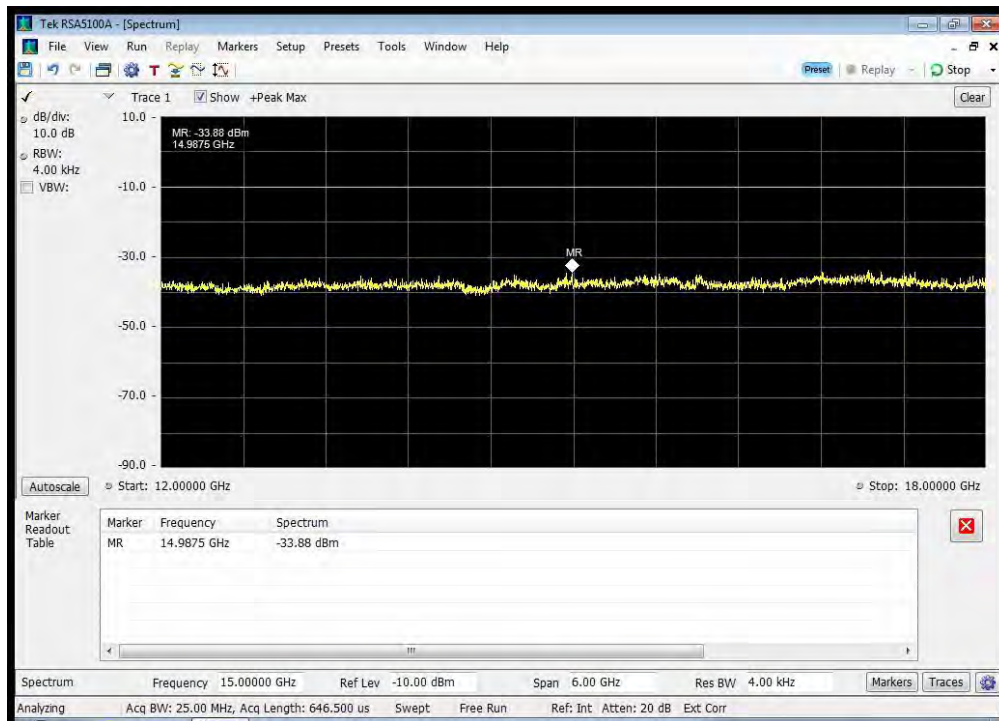

QAM_1660.5 MHz_3250 - 3330 MHz

QAM_1660.5 MHz_3330 - 4000 MHz

QAM_1660.5 MHz_4000 - 12000 MHz

QPSK_1626.5 MHz_10k - 1525 MHz

QPSK_1626.5 MHz_12000 - 18000 MHz

QPSK_1626.5 MHz_1525 - 1559 MHz

QPSK_1626.5 MHz_1559 - 1585 MHz