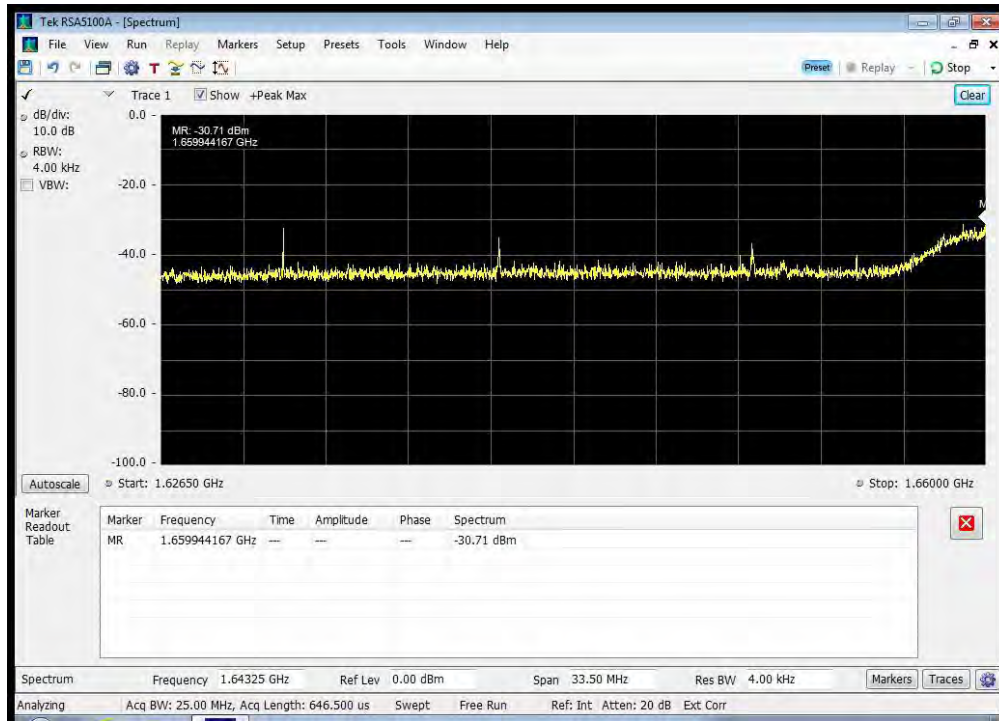

QPSK_1660.5 MHz_1620 - 1624.5 MHz

QPSK_1660.5 MHz_1624.5 - 1625.5 MHz

QPSK_1660.5 MHz_1625.5 - 1626.5 MHz

QPSK_1660.5 MHz_1626.5 - 1660 MHz

QPSK_1660.5 MHz_1660 - 1670 MHz

QPSK_1660.5 MHz_1670 - 1735 MHz

QPSK_1660.5 MHz_1735 - 1865 MHz