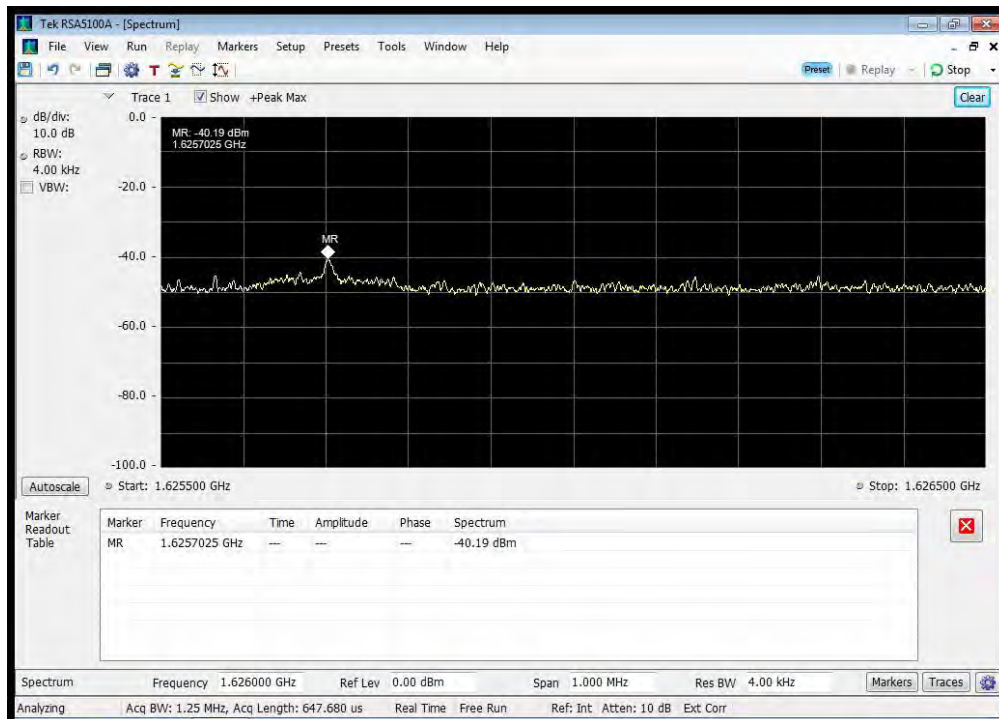

QPSK_1660.5 MHz_1620 - 1624.5 MHz

QPSK_1660.5 MHz_1624.5 - 1625.5 MHz

QPSK_1660.5 MHz_1625.5 - 1626.5 MHz

QPSK_1660.5 MHz_1626.5 - 1660 MHz

QPSK_1660.5 MHz_1660 - 1670 MHz

QPSK_1660.5 MHz_1670 - 1735 MHz

QPSK_1660.5 MHz_1735 - 1865 MHz