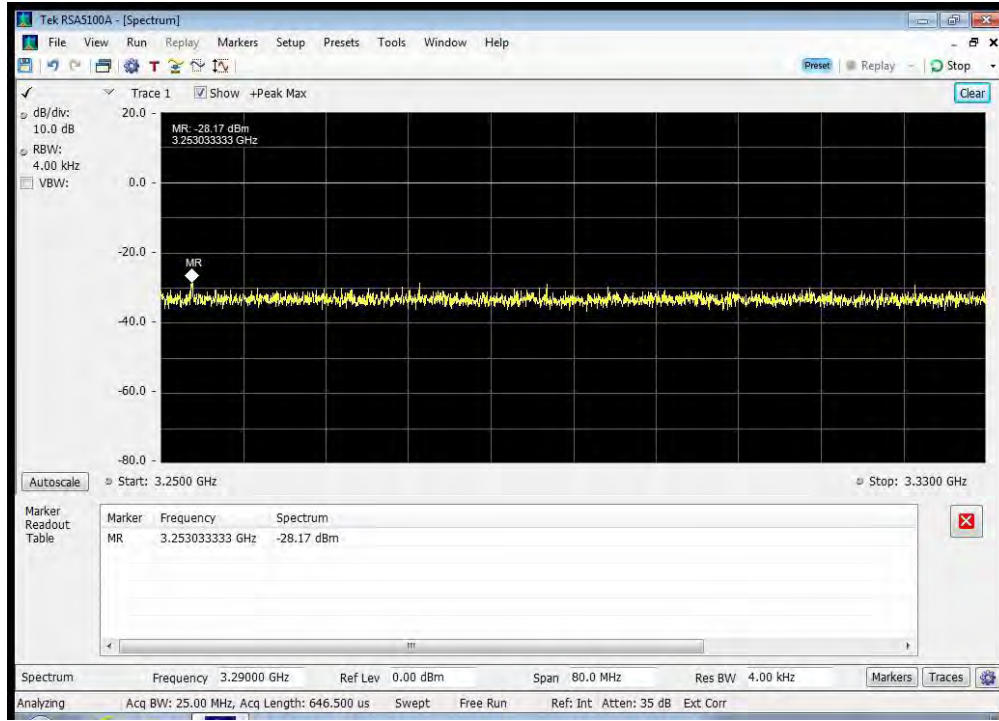

QPSK_1626.5 MHz_3250 - 3330 MHz