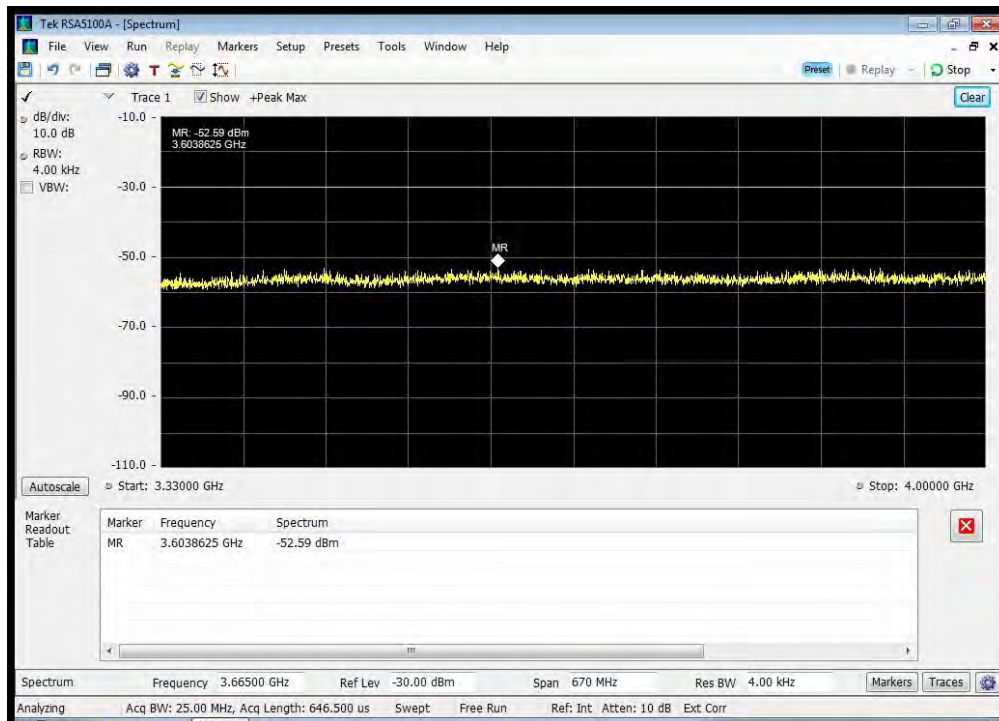

QPSK_1626.5 MHz_3330 - 4000 MHz