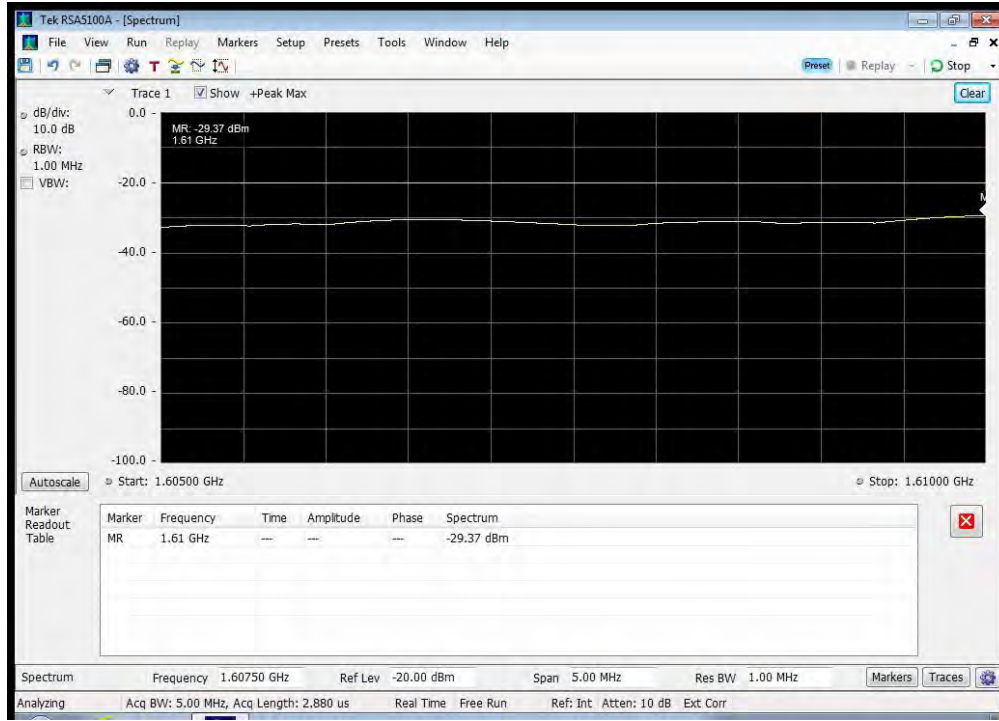

QPSK_1643.5 MHz_1605 - 1610 MHz