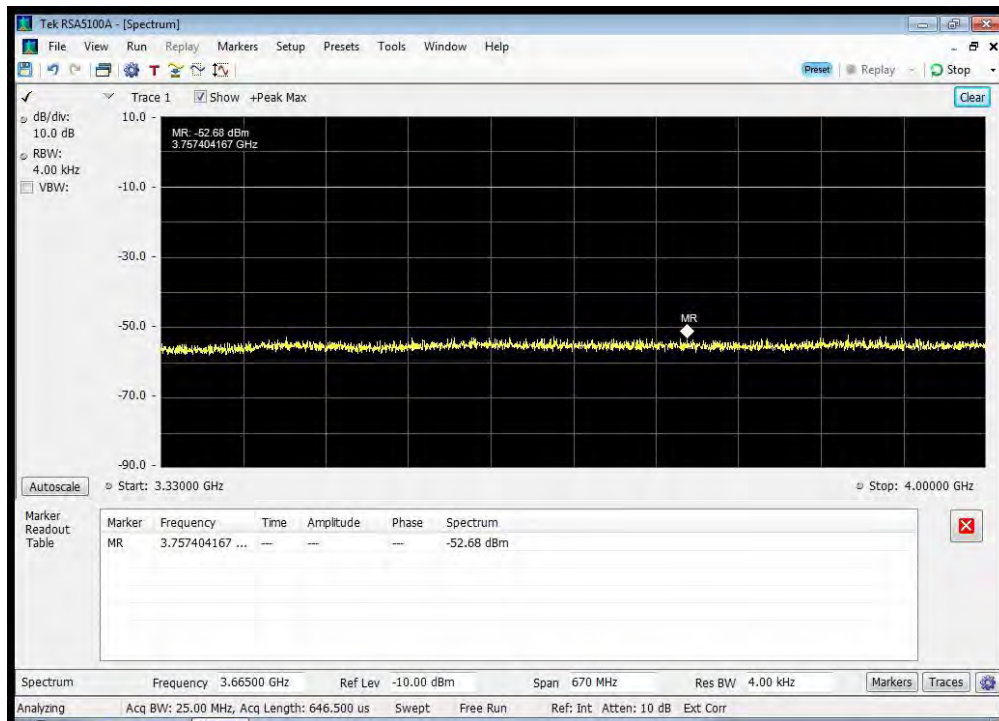

QPSK_1643.5 MHz_1865 - 3250 MHz

QPSK_1643.5 MHz_3250 - 3330 MHz

QPSK_1643.5 MHz_3330 - 4000 MHz

QPSK_1643.5 MHz_4000 - 12000 MHz

QPSK_1660.5 MHz_10k - 1525 MHz

QPSK_1660.5 MHz_12000 - 18000 MHz

QPSK_1660.5 MHz_1525 - 1559 MHz