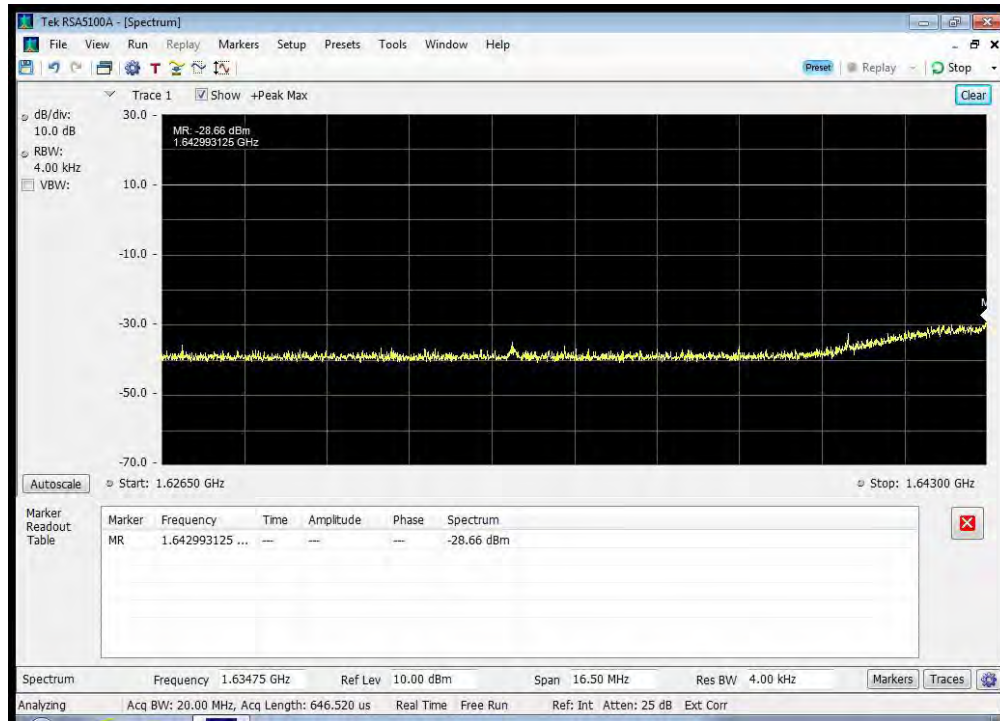

QPSK_1643.5 MHz_1624.5 - 1625.5 MHz

QPSK_1643.5 MHz_1625.5 - 1626.5 MHz

QPSK_1643.5 MHz_1626.5 - 1643 MHz

QPSK_1643.5 MHz_1644 - 1660 MHz

QPSK_1643.5 MHz_1660 - 1670 MHz

QPSK_1643.5 MHz_1670 - 1735 MHz

QPSK_1643.5 MHz_1735 - 1865 MHz