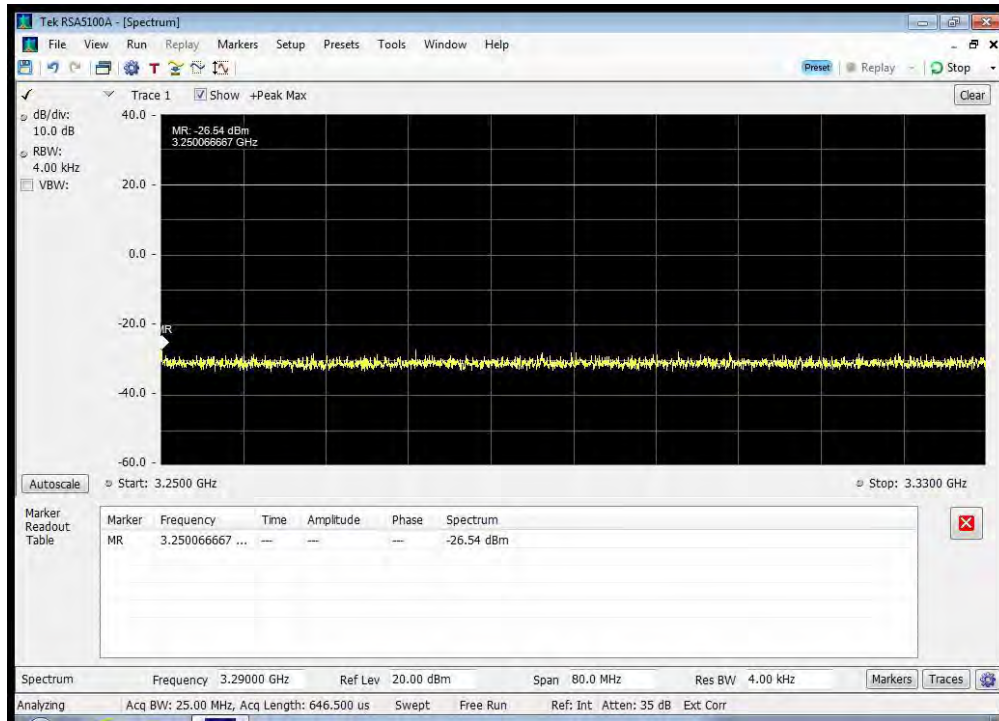

QPSK_1643.5 MHz_3250 - 3330 MHz