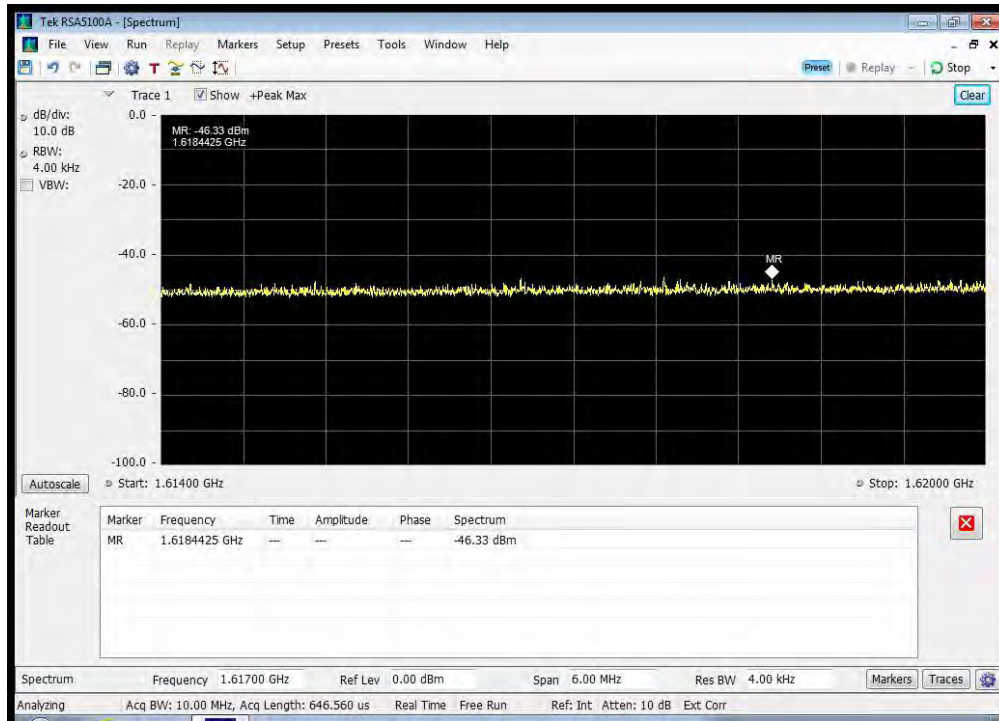

QPSK_1660.5 MHz_1559 - 1585 MHz

QPSK_1660.5 MHz_1585 - 1605 MHz

QPSK_1660.5 MHz_1605 - 1610 MHz

QPSK_1660.5 MHz_1610 - 1610.6 MHz

QPSK_1660.5 MHz_1610.6 - 1613.8 MHz

QPSK_1660.5 MHz_1613.8 - 1614 MHz

QPSK_1660.5 MHz_1614 - 1620 MHz