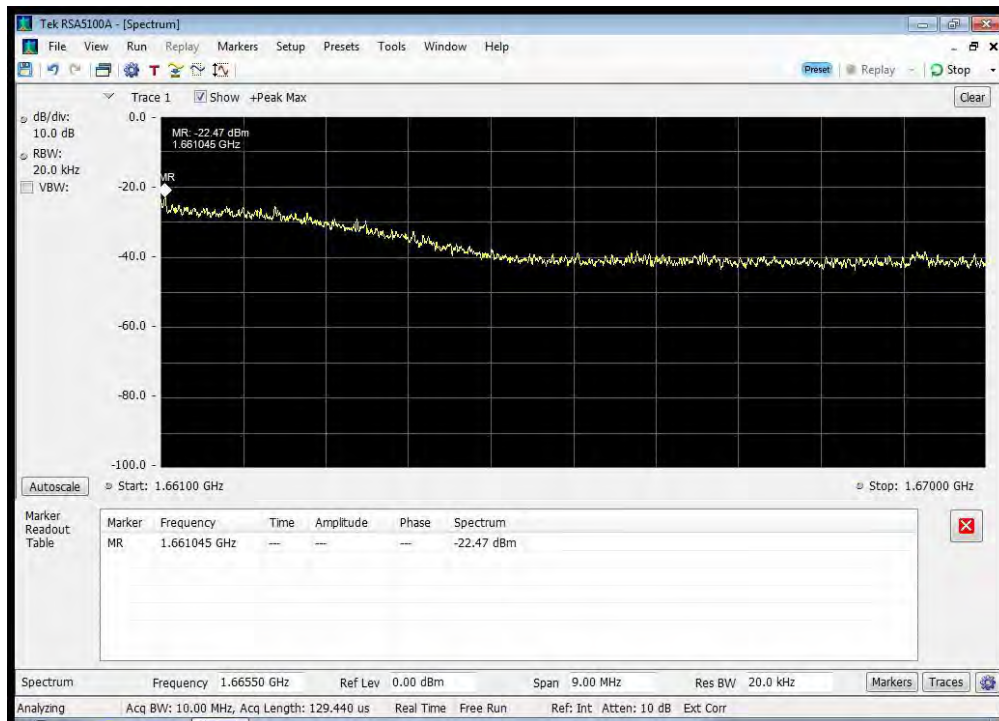

QPSK_1660.5 MHz_1620 - 1624.5 MHz

QPSK_1660.5 MHz_1624.5 - 1625.5 MHz

QPSK_1660.5 MHz_1625.5 - 1626.5 MHz

QPSK_1660.5 MHz_1626.5 - 1660 MHz

QPSK_1660.5 MHz_1660 - 1670 MHz

QPSK_1660.5 MHz_1670 - 1735 MHz

QPSK_1660.5 MHz_1735 - 1865 MHz