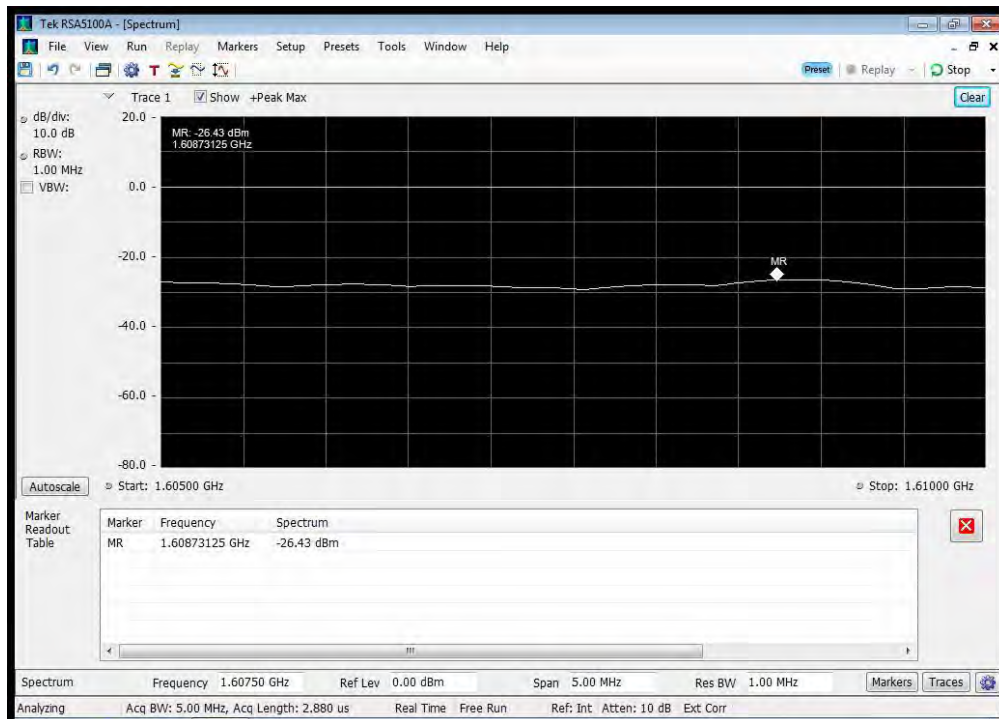

QPSK_1626.5 MHz_1605 - 1610 MHz