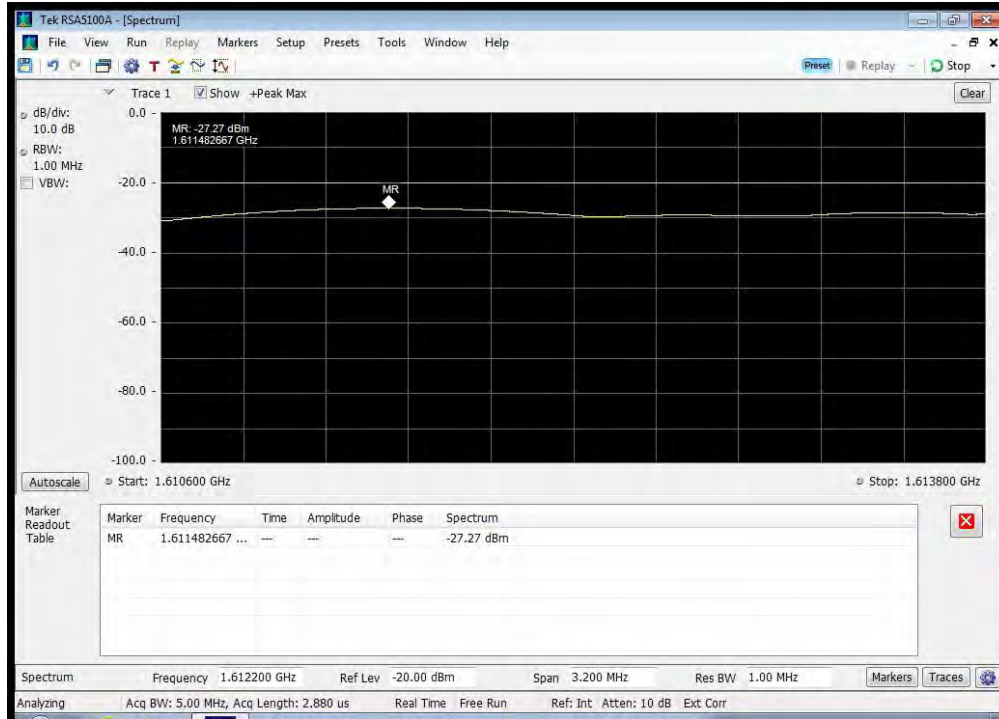

QPSK_1643.5 MHz_1585 - 1605 MHz

QPSK_1643.5 MHz_1605 - 1610 MHz

QPSK_1643.5 MHz_1610 - 1610.6 MHz

QPSK_1643.5 MHz_1610.6 - 1613.8 MHz

QPSK_1643.5 MHz_1613.8 - 1614 MHz

QPSK_1643.5 MHz_1614 - 1620 MHz

QPSK_1643.5 MHz_1620 - 1624.5 MHz