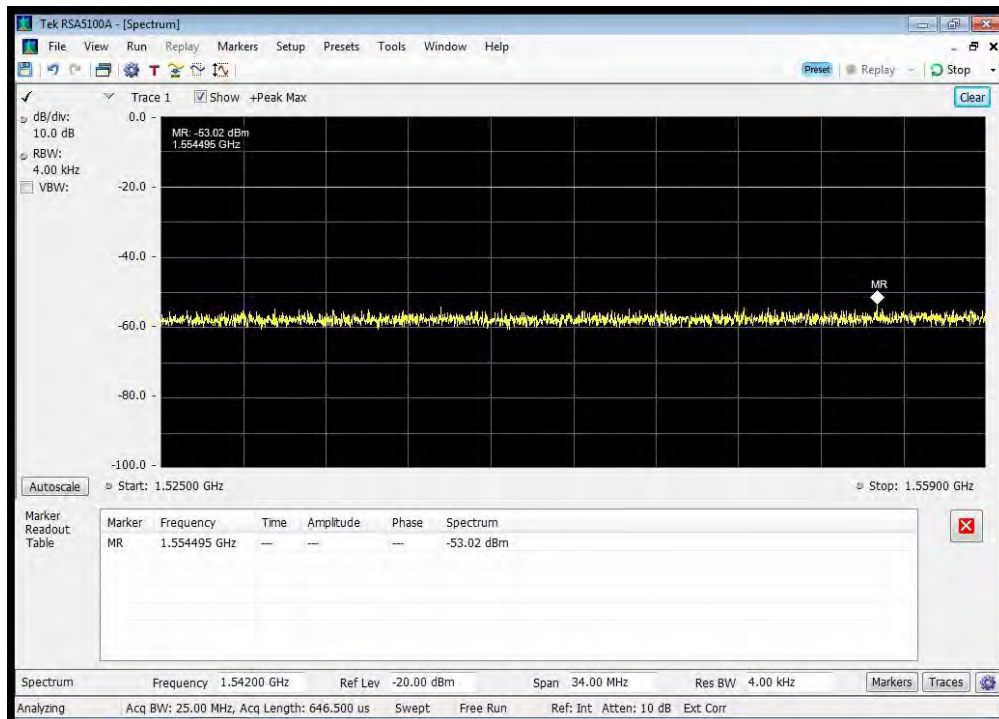

QPSK_1626.5 MHz_3250 - 3330 MHz

QPSK_1626.5 MHz_3330 - 4000 MHz

QPSK_1626.5 MHz_4000 - 12000 MHz

QPSK_1643.5 MHz_10k - 1525 MHz

QPSK_1643.5 MHz_12000 - 18000 MHz

QPSK_1643.5 MHz_1525 - 1559 MHz

QPSK_1643.5 MHz_1559 - 1585 MHz