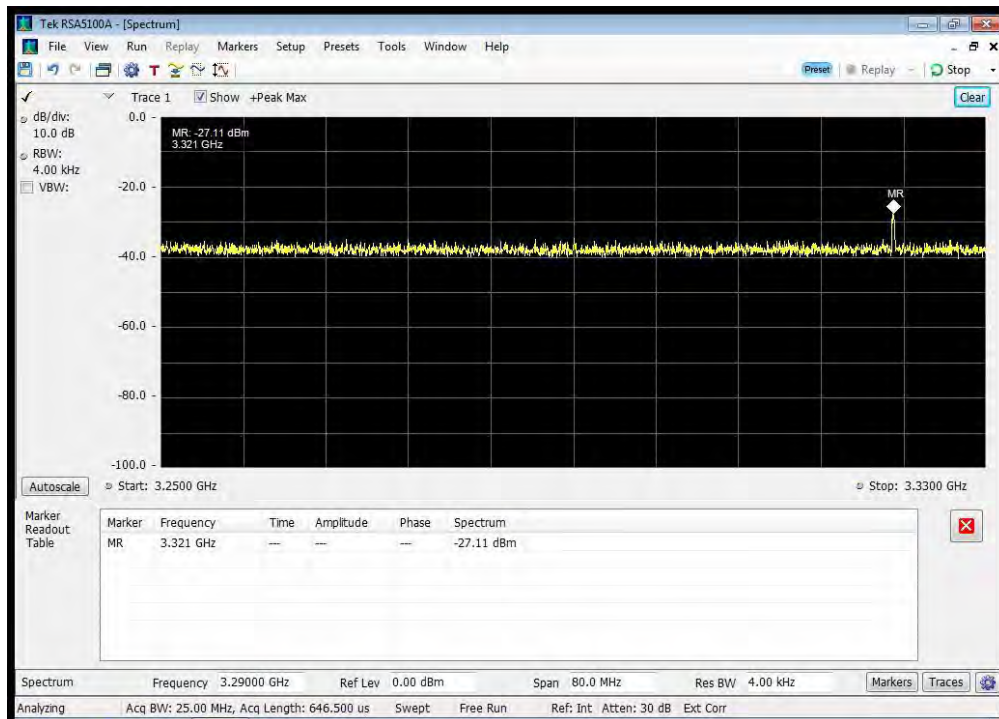

QPSK_1660.5 MHz_3250 - 3330 MHz