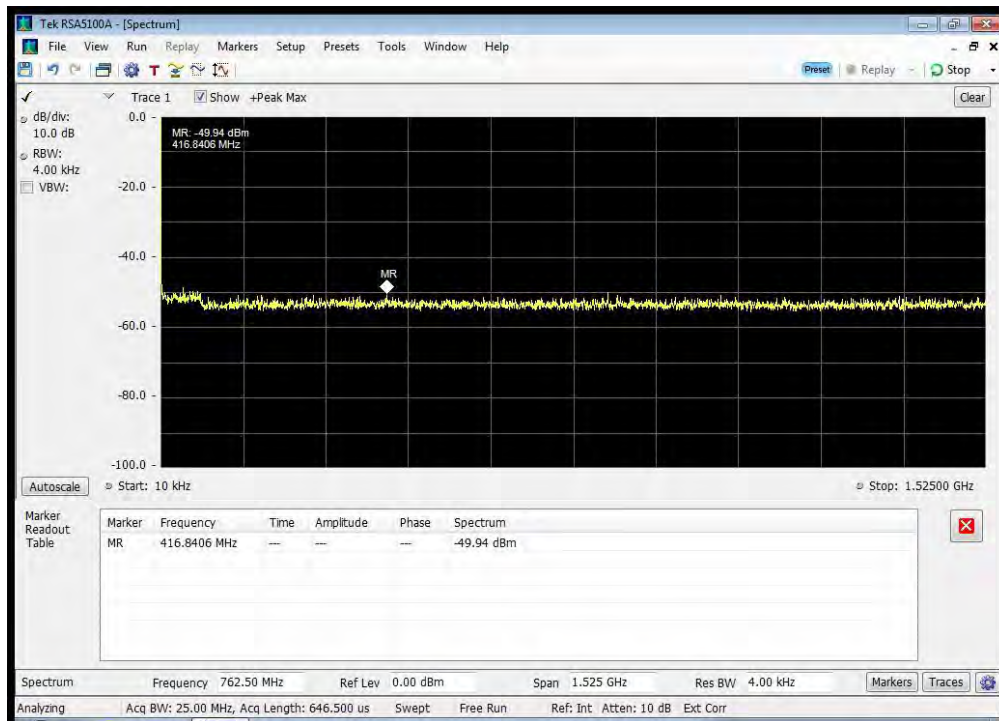

QPSK_1643.5 MHz_1865 - 3250 MHz

QPSK_1643.5 MHz_3250 - 3330 MHz

QPSK_1643.5 MHz_3330 - 4000 MHz

QPSK_1643.5 MHz_4000 - 12000 MHz

QPSK_1660.5 MHz_10k - 1525 MHz

QPSK_1660.5 MHz_12000 - 18000 MHz

QPSK_1660.5 MHz_1525 - 1559 MHz