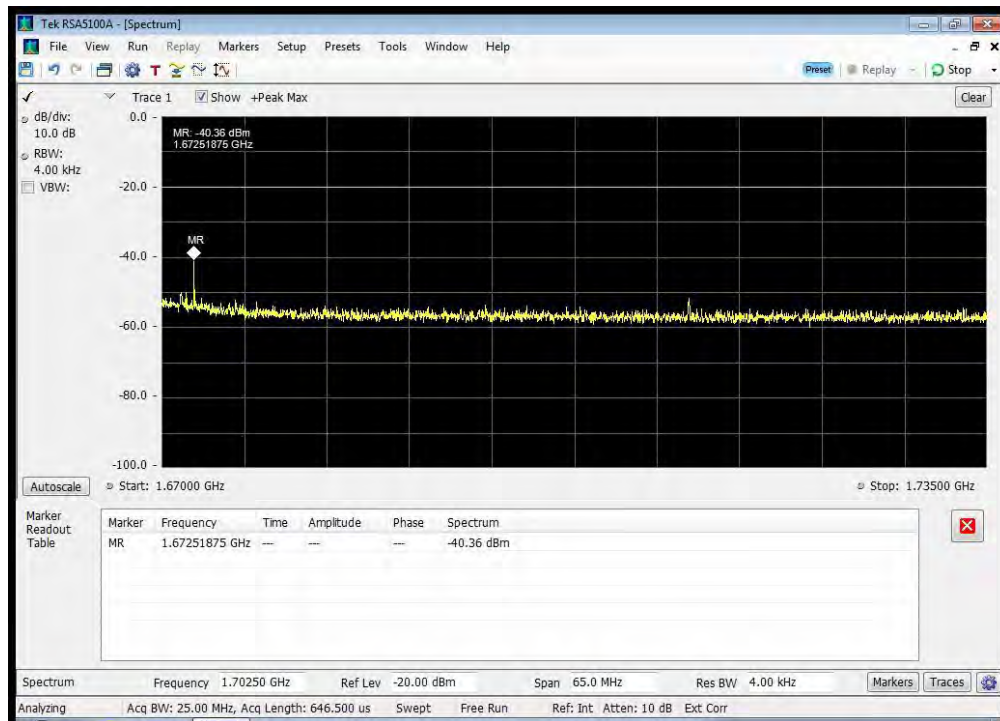

QPSK_1643.5 MHz_1624.5 - 1625.5 MHz

QPSK_1643.5 MHz_1625.5 - 1626.5 MHz

QPSK_1643.5 MHz_1626.5 - 1643 MHz

QPSK_1643.5 MHz_1644 - 1660 MHz

QPSK_1643.5 MHz_1660 - 1670 MHz

QPSK_1643.5 MHz_1670 - 1735 MHz

QPSK_1643.5 MHz_1735 - 1865 MHz