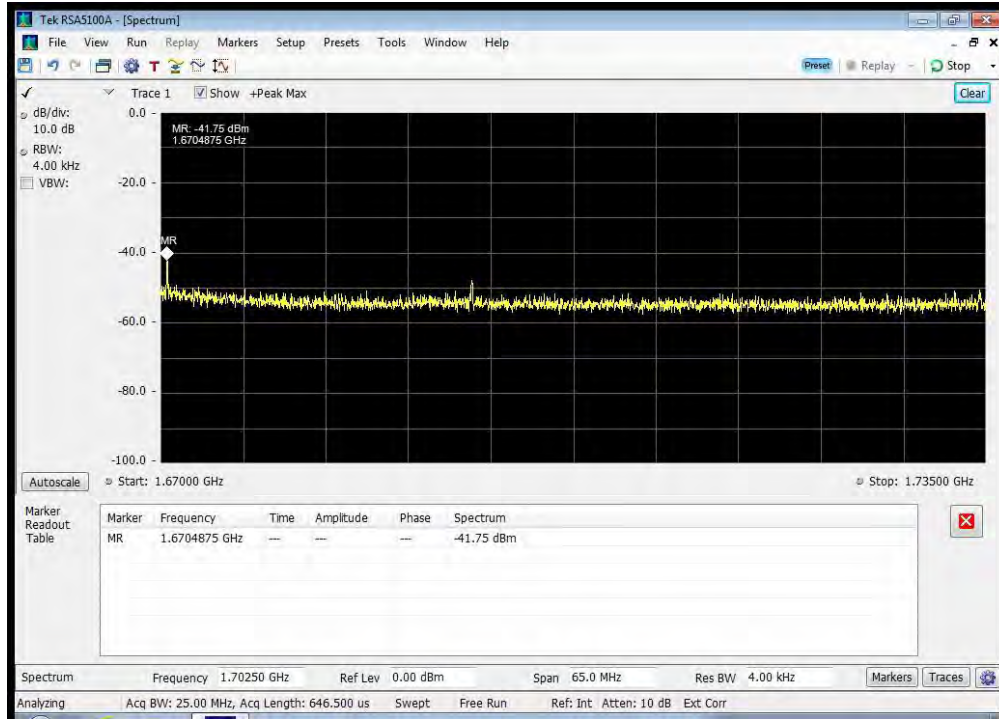

QPSK_1660.5 MHz_1620 - 1624.5 MHz

QPSK_1660.5 MHz_1624.5 - 1625.5 MHz

QPSK_1660.5 MHz_1625.5 - 1626.5 MHz

QPSK_1660.5 MHz_1626.5 - 1660 MHz

QPSK_1660.5 MHz_1660 - 1670 MHz

QPSK_1660.5 MHz_1670 - 1735 MHz

QPSK_1660.5 MHz_1735 - 1865 MHz