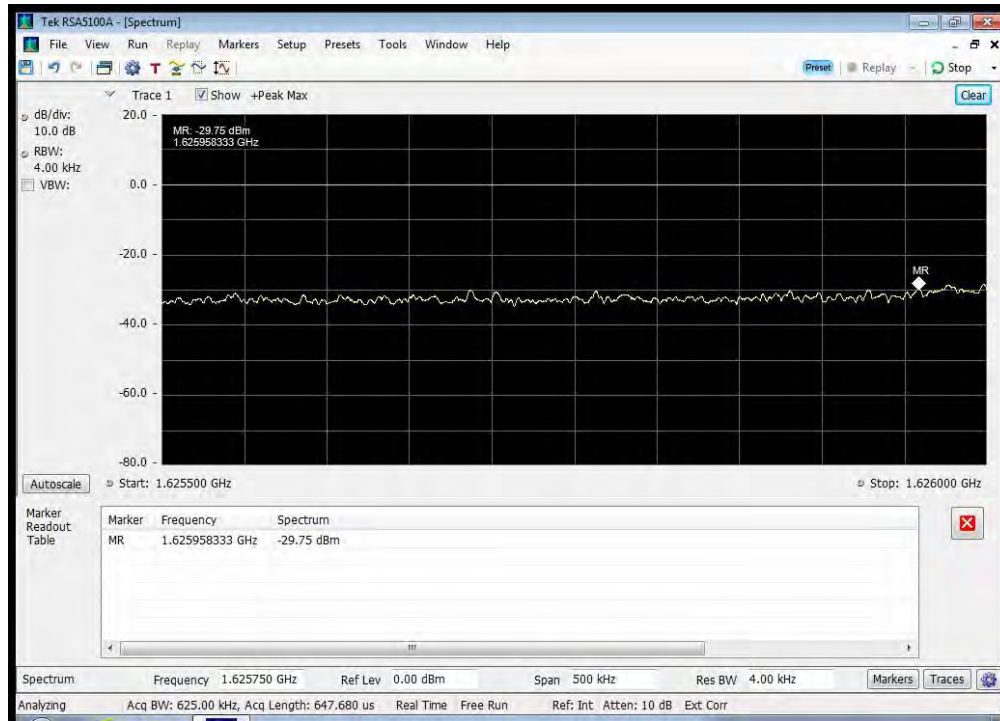

QPSK_1626.5 MHz_1625.5 - 1626 MHz