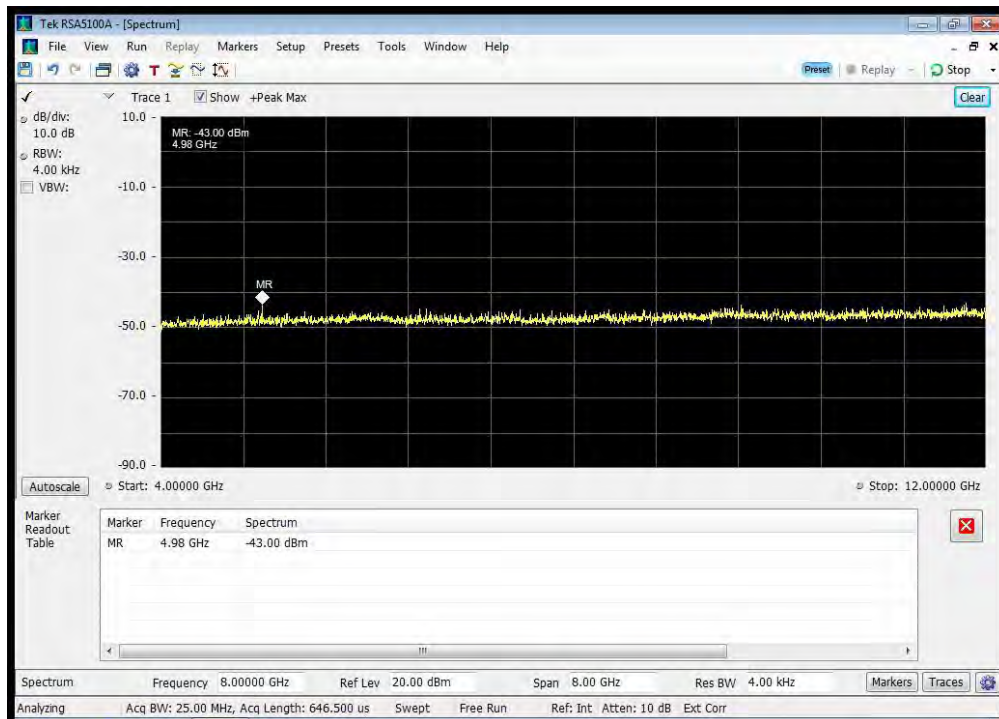

QAM_1660.5 MHz_3250 - 3330 MHz

QAM_1660.5 MHz_3330 - 4000 MHz

QAM_1660.5 MHz_4000 - 12000 MHz

QPSK_1626.5 MHz_10k - 1525 MHz

QPSK_1626.5 MHz_12000 - 18000 MHz

QPSK_1626.5 MHz_1525 - 1559 MHz

QPSK_1626.5 MHz_1559 - 1585 MHz