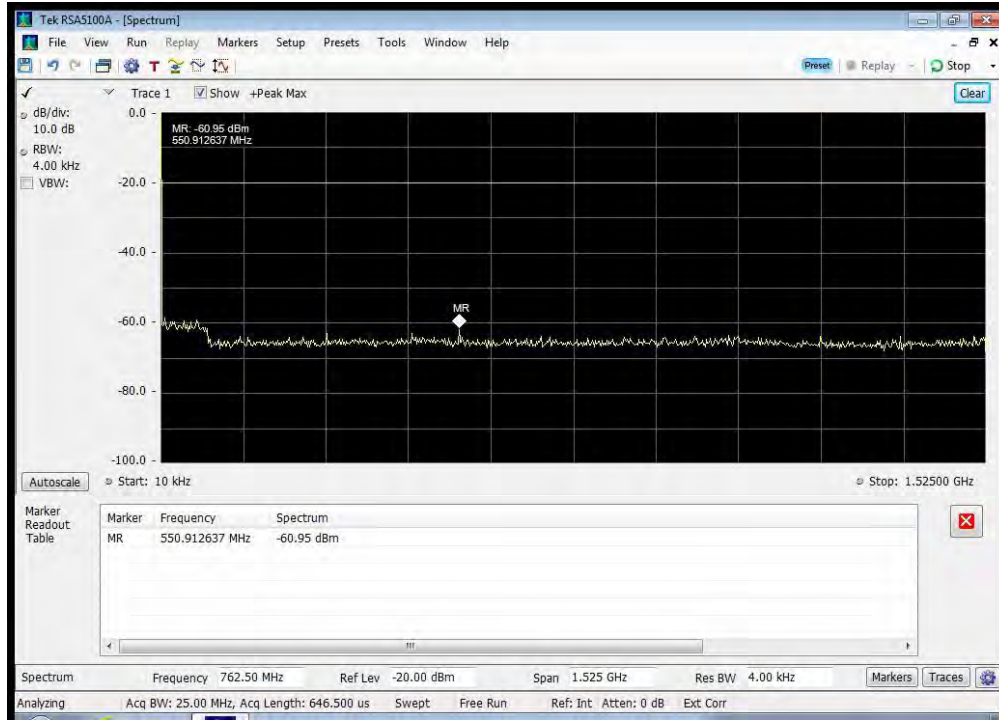

QAM_1660.5 MHz_3250 - 3330 MHz

QAM_1660.5 MHz_3330 - 4000 MHz

QAM_1660.5 MHz_4000 - 12000 MHz

QPSK_1626.5 MHz_10k - 1525 MHz

QPSK_1626.5 MHz_12000 - 18000 MHz

QPSK_1626.5 MHz_1525 - 1559 MHz

QPSK_1626.5 MHz_1559 - 1585 MHz