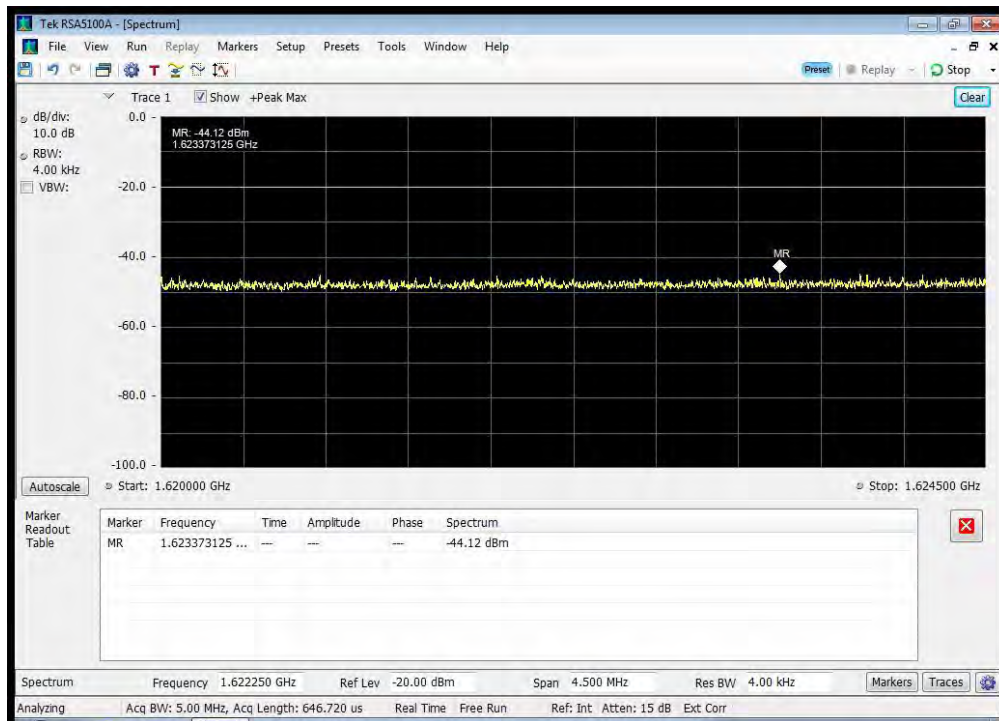

QPSK_1643.5 MHz_1585 - 1605 MHz

QPSK_1643.5 MHz_1605 - 1610 MHz

QPSK_1643.5 MHz_1610 - 1610.6 MHz

QPSK_1643.5 MHz_1610.6 - 1613.8 MHz

QPSK_1643.5 MHz_1613.8 - 1614 MHz

QPSK_1643.5 MHz_1614 - 1620 MHz

QPSK_1643.5 MHz_1620 - 1624.5 MHz