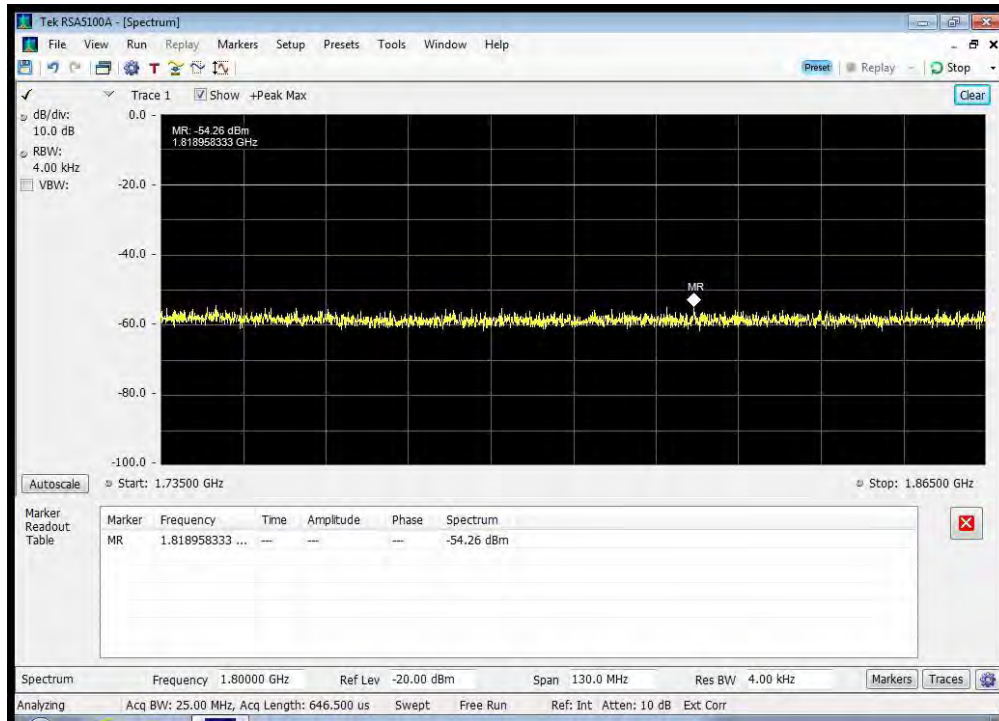

QPSK_1643.5 MHz_1624.5 - 1625.5 MHz

QPSK_1643.5 MHz_1625.5 - 1626.5 MHz

QPSK_1643.5 MHz_1626.5 - 1643 MHz

QPSK_1643.5 MHz_1644 - 1660 MHz

QPSK_1643.5 MHz_1660 - 1670 MHz

QPSK_1643.5 MHz_1670 - 1735 MHz

QPSK_1643.5 MHz_1735 - 1865 MHz