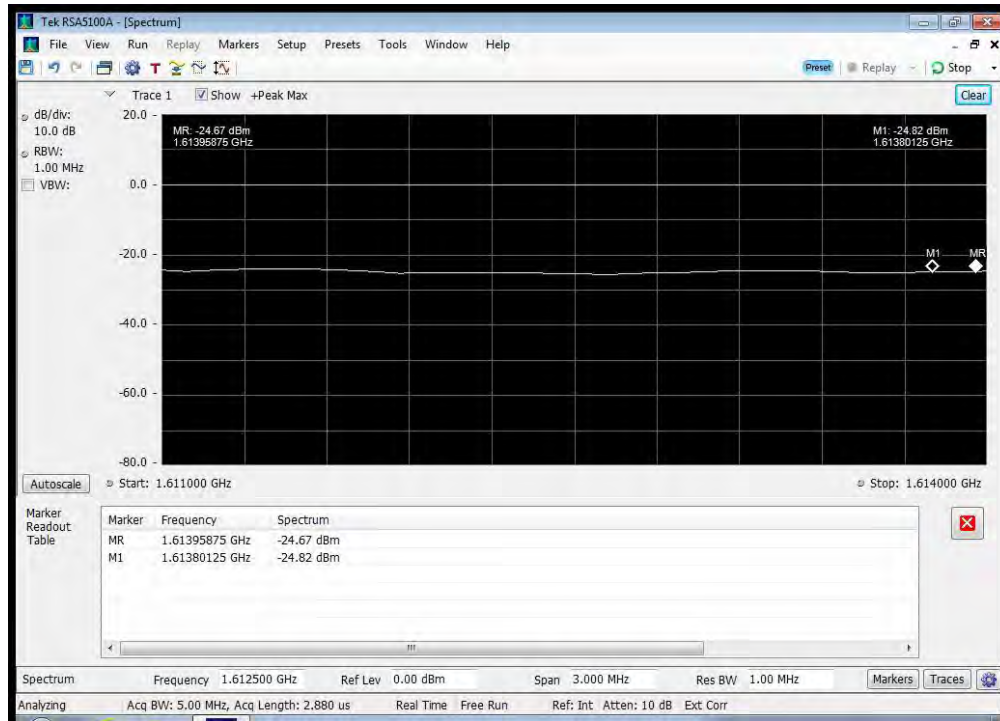

QPSK_1626.5 MHz_1585 - 1605 MHz

QPSK_1626.5 MHz_1605 - 1610 MHz

QPSK_1626.5 MHz_1610 - 1610.6 MHz

QPSK_1626.5 MHz_1610.6 - 1613.8 MHz

QPSK_1626.5 MHz_1610.8 - 1614 MHz

QPSK_1626.5 MHz_1614 - 1620 MHz

QPSK_1626.5 MHz_1620 - 1624.5 MHz