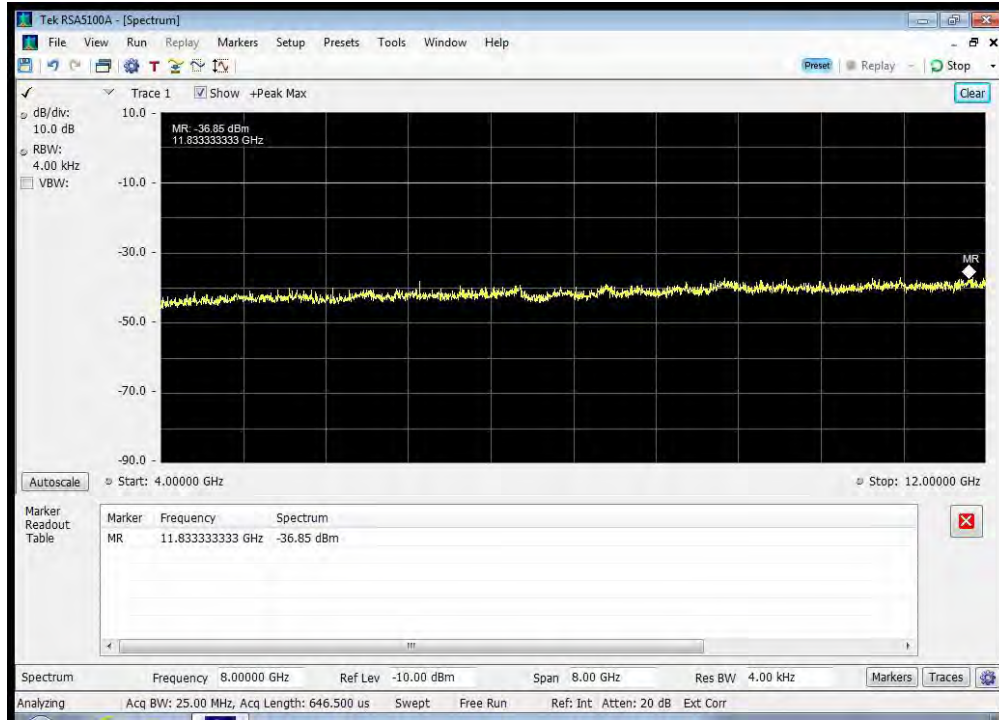

QPSK_1626.5 MHz_3250 - 3330 MHz

QPSK_1626.5 MHz_3330 - 4000 MHz

QPSK_1626.5 MHz_4000 - 12000 MHz

QPSK_1643.5 MHz_10k - 1525 MHz

QPSK_1643.5 MHz_12000 - 18000 MHz

QPSK_1643.5 MHz_1525 - 1559 MHz

QPSK_1643.5 MHz_1559 - 1585 MHz