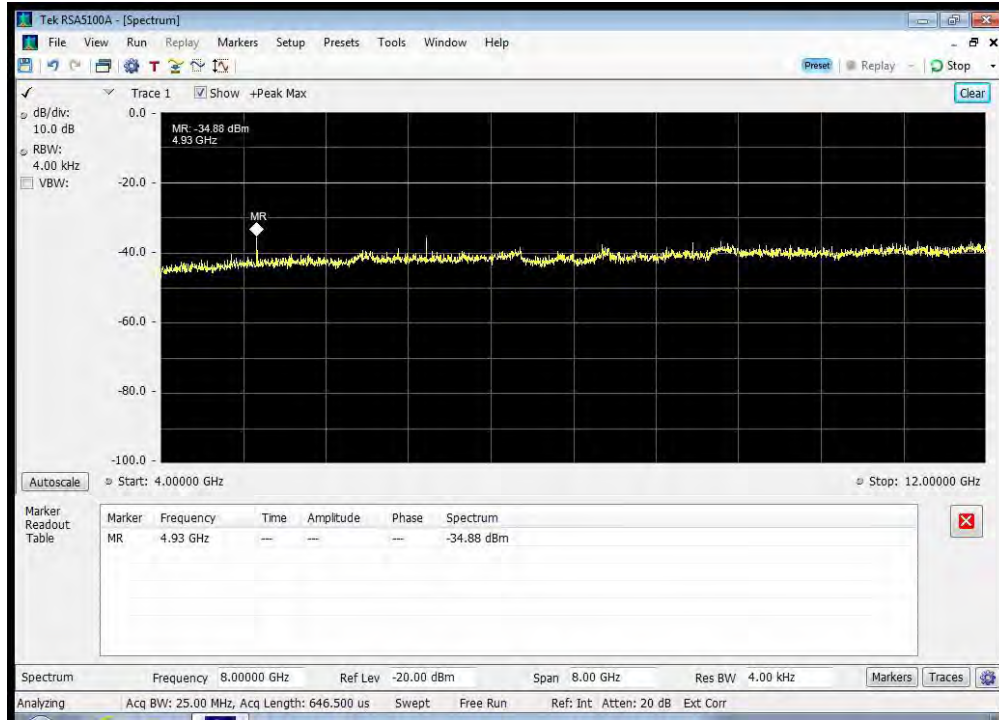

QPSK_1643.5 MHz_1865 - 3250 MHz

QPSK_1643.5 MHz_3250 - 3330 MHz

QPSK_1643.5 MHz_3330 - 4000 MHz

QPSK_1643.5 MHz_4000 - 12000 MHz

QPSK_1660.5 MHz_10k - 1525 MHz

QPSK_1660.5 MHz_12000 - 18000 MHz

QPSK_1660.5 MHz_1525 - 1559 MHz