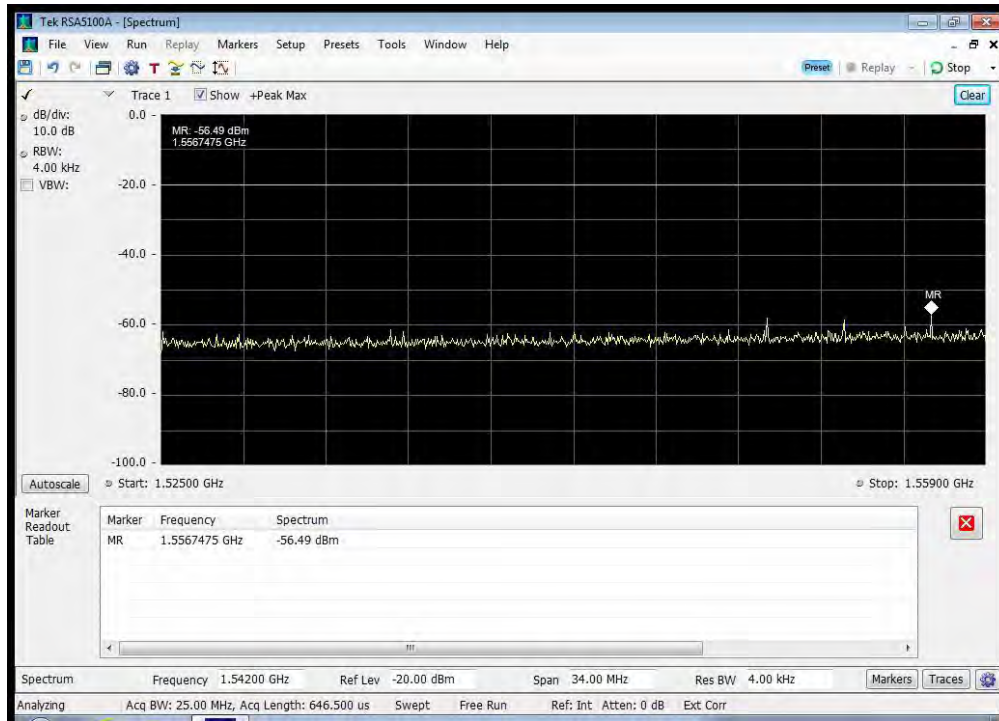

QAM_1660.5 MHz_3250 - 3330 MHz

QAM_1660.5 MHz_3330 - 4000 MHz

QAM_1660.5 MHz_4000 - 12000 MHz

QPSK_1626.5 MHz_10k - 1525 MHz

QPSK_1626.5 MHz_12000 - 18000 MHz

QPSK_1626.5 MHz_1525 - 1559 MHz

QPSK_1626.5 MHz_1559 - 1585 MHz