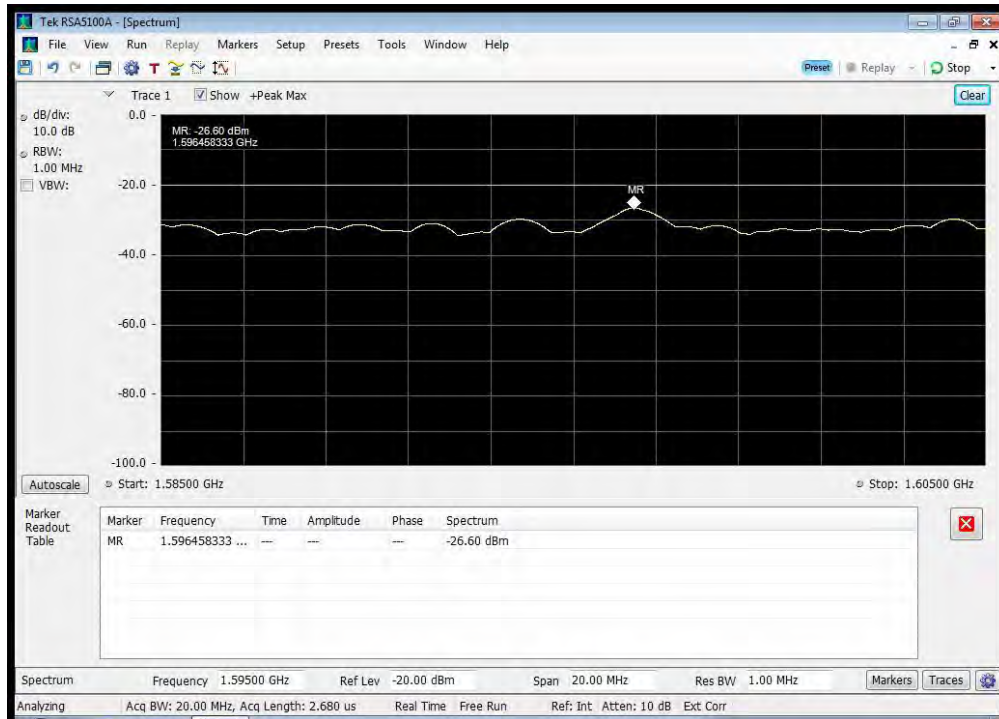

QPSK_1643.5 MHz_1585 - 1605 MHz