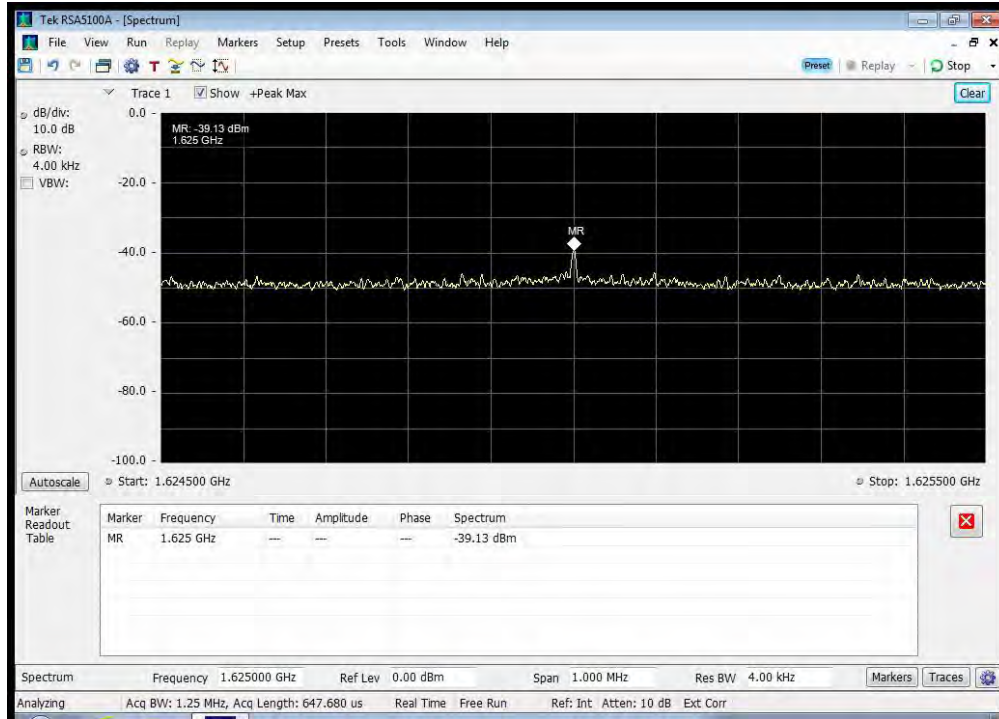

QPSK_1660.5 MHz_1624.5 - 1625.5 MHz