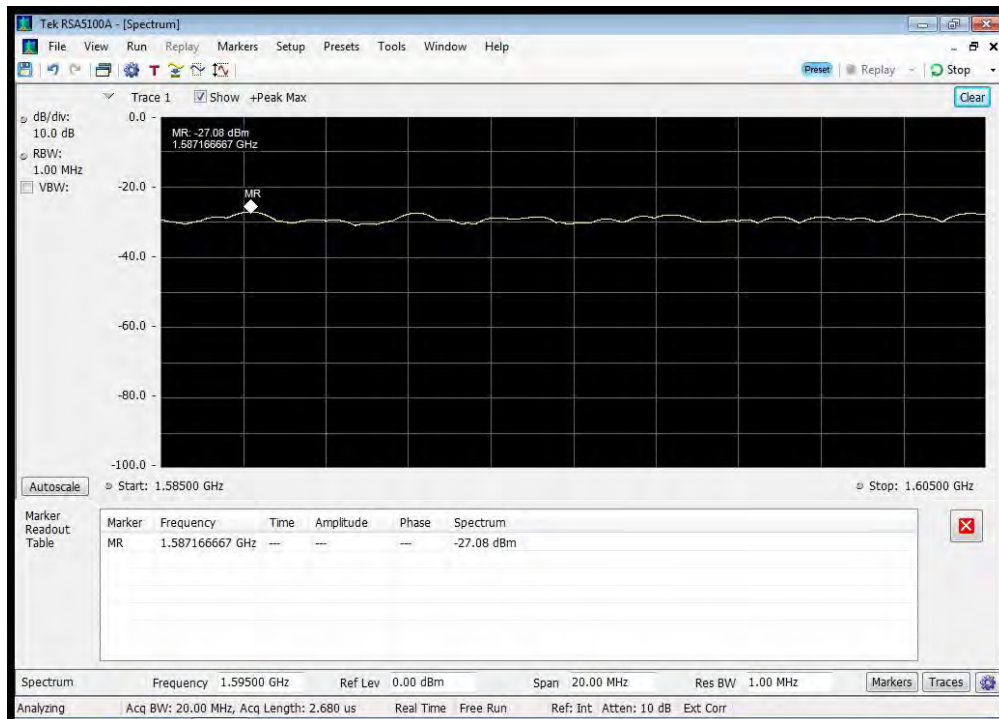

QPSK_1660.5 MHz_1585 - 1605 MHz