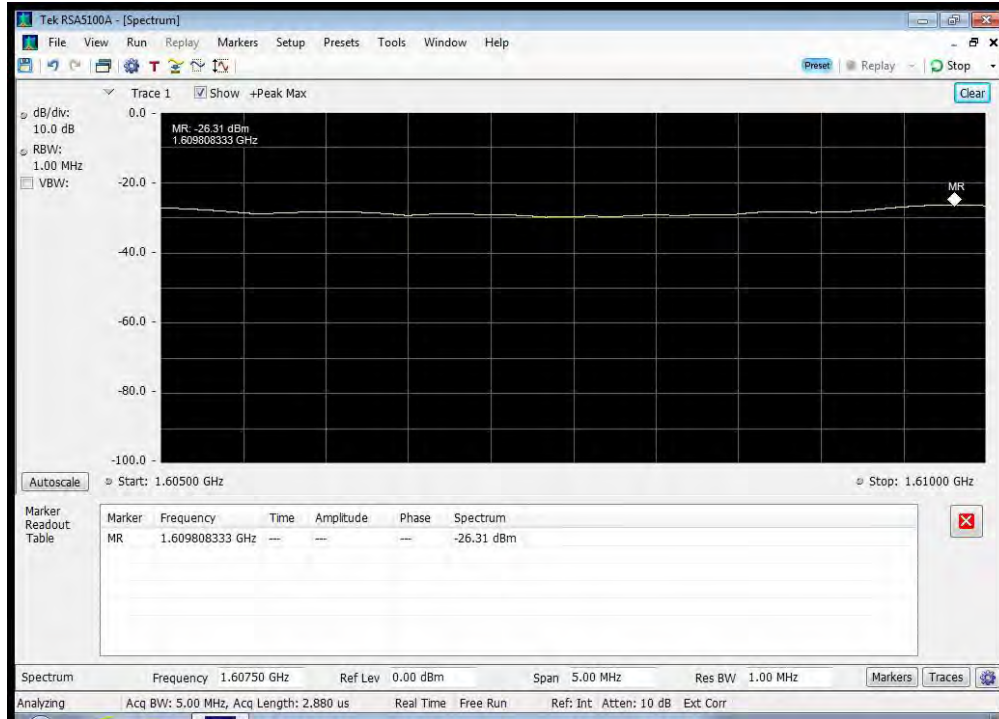

QPSK_1660.5 MHz_1559 - 1585 MHz

QPSK_1660.5 MHz_1585 - 1605 MHz

QPSK_1660.5 MHz_1605 - 1610 MHz

QPSK_1660.5 MHz_1610 - 1610.6 MHz

QPSK_1660.5 MHz_1610.6 - 1613.8 MHz

QPSK_1660.5 MHz_1613.8 - 1614 MHz

QPSK_1660.5 MHz_1614 - 1620 MHz