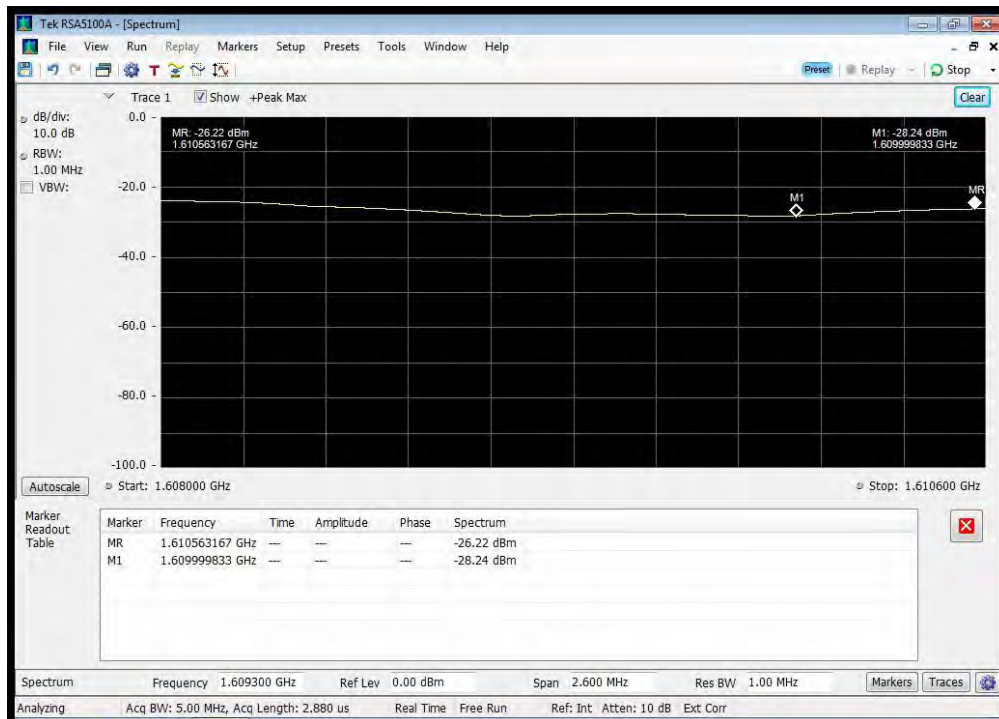

QPSK_1660.5 MHz_1559 - 1585 MHz

QPSK_1660.5 MHz_1585 - 1605 MHz

QPSK_1660.5 MHz_1605 - 1610 MHz

QPSK_1660.5 MHz_1610 - 1610.6 MHz

QPSK_1660.5 MHz_1610.6 - 1613.8 MHz

QPSK_1660.5 MHz_1613.8 - 1614 MHz

QPSK_1660.5 MHz_1614 - 1620 MHz