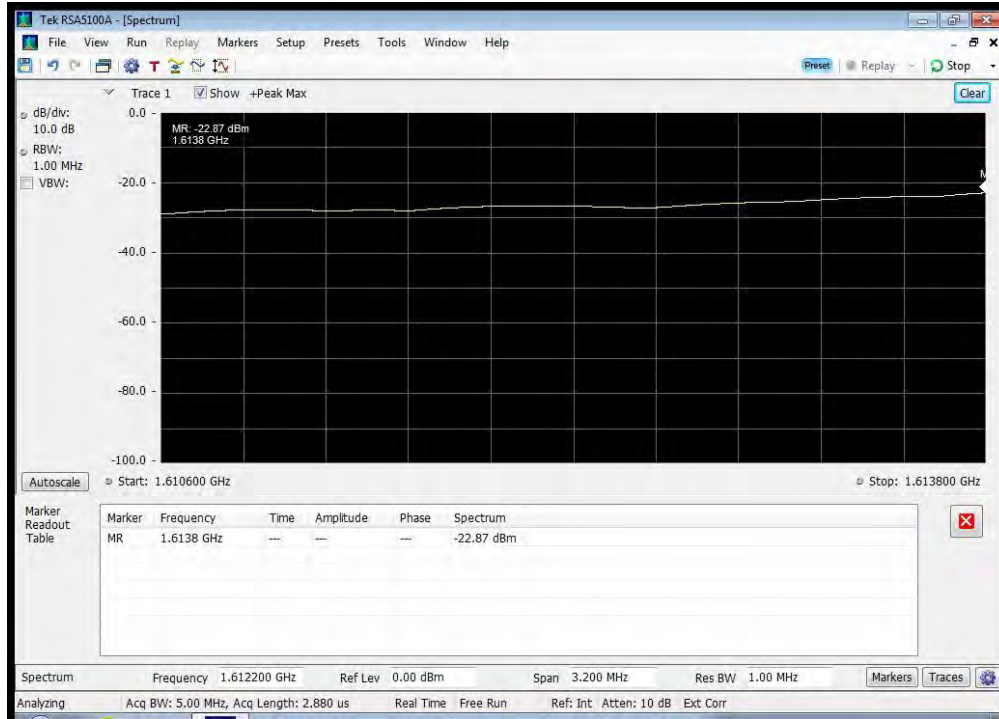

QPSK_1660.5 MHz_1559 - 1585 MHz

QPSK_1660.5 MHz_1585 - 1605 MHz

QPSK_1660.5 MHz_1605 - 1610 MHz

QPSK_1660.5 MHz_1610 - 1610.6 MHz

QPSK_1660.5 MHz_1610.6 - 1613.8 MHz

QPSK_1660.5 MHz_1613.8 - 1614 MHz

QPSK_1660.5 MHz_1614 - 1620 MHz