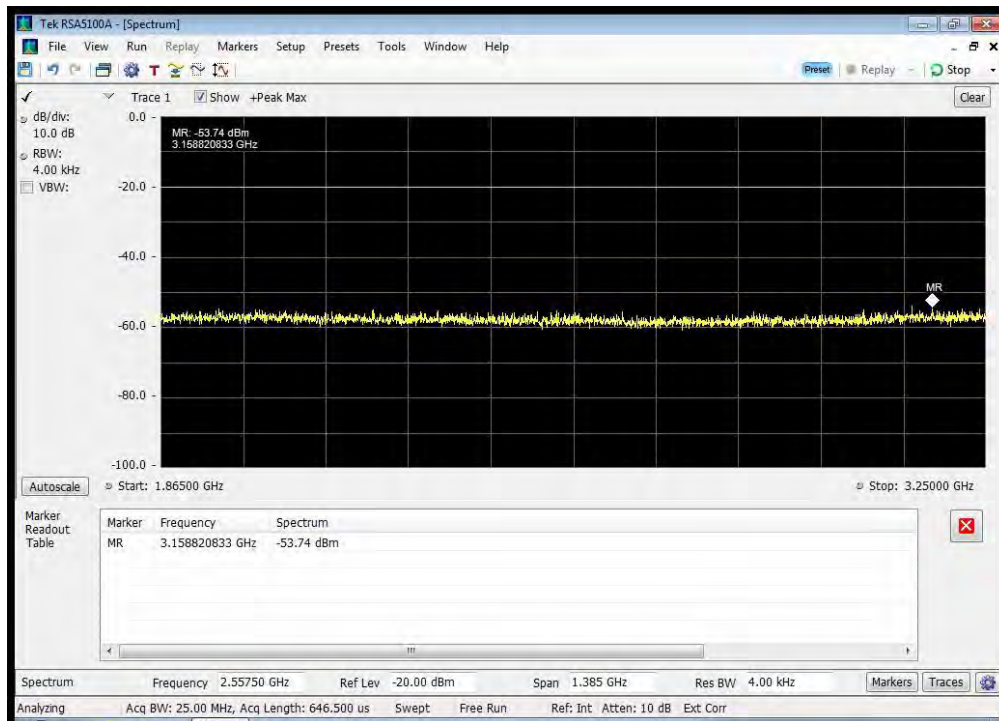

QPSK_1626.5 MHz_1624.5 - 1625.5 MHz

QPSK_1626.5 MHz_1625.5 - 1626 MHz

QPSK_1626.5 MHz_1627 - 1660 MHz

QPSK_1626.5 MHz_1660 - 1670 MHz

QPSK_1626.5 MHz_1670 - 1735 MHz

QPSK_1626.5 MHz_1735 - 1865 MHz

QPSK_1626.5 MHz_1865 - 3250 MHz