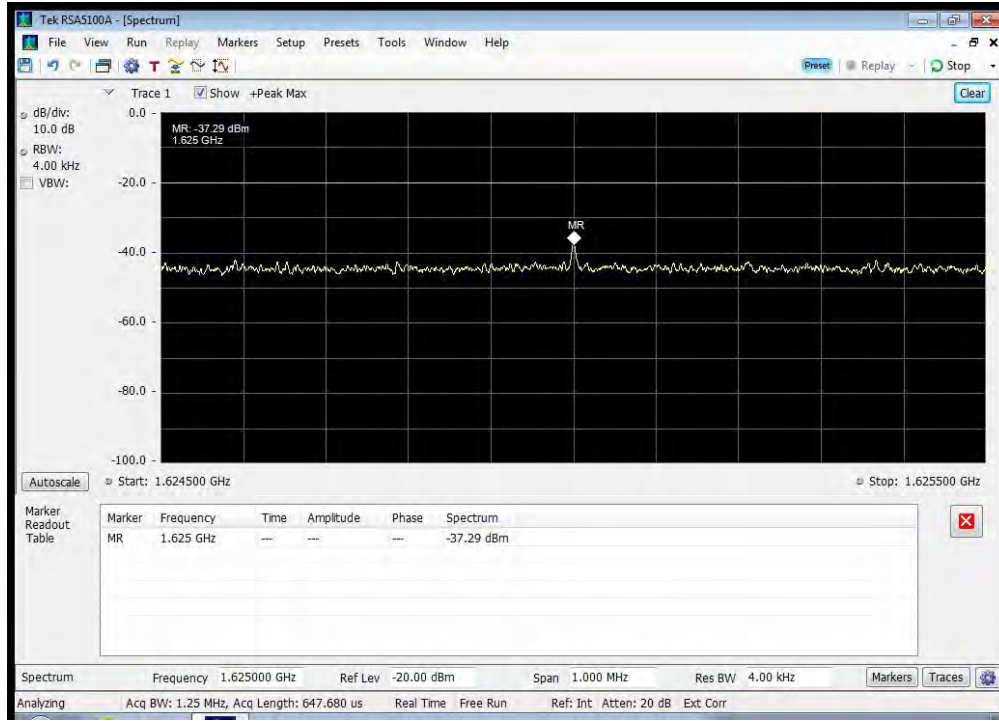

QPSK_1643.5 MHz_1624.5 - 1625.5 MHz