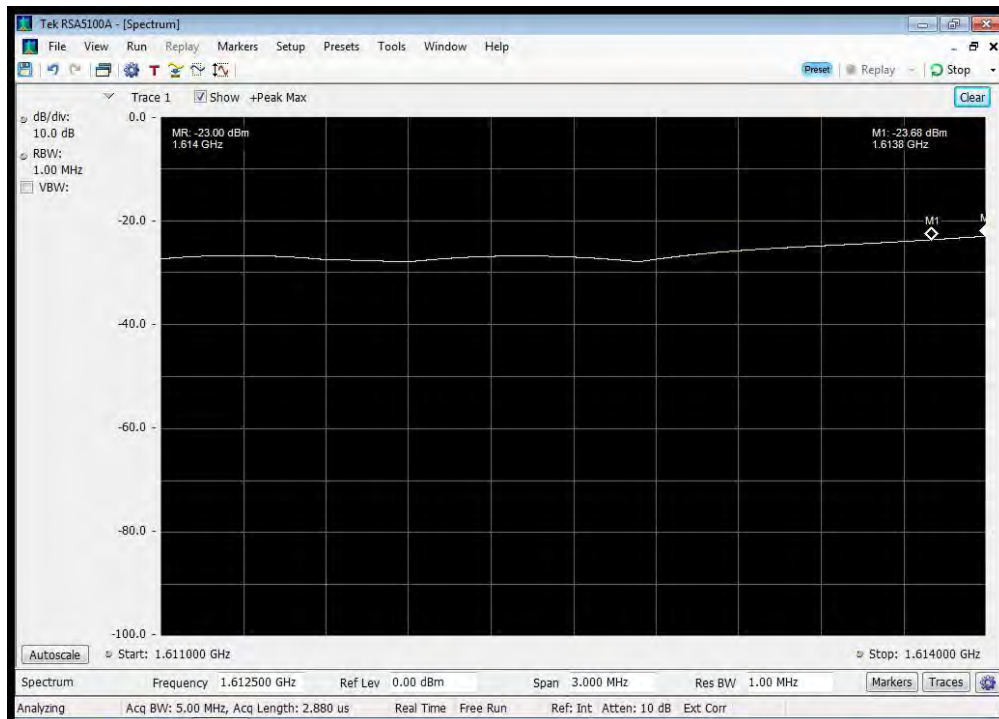

QPSK_1660.5 MHz_1559 - 1585 MHz

QPSK_1660.5 MHz_1585 - 1605 MHz

QPSK_1660.5 MHz_1605 - 1610 MHz

QPSK_1660.5 MHz_1610 - 1610.6 MHz

QPSK_1660.5 MHz_1610.6 - 1613.8 MHz

QPSK_1660.5 MHz_1613.8 - 1614 MHz

QPSK_1660.5 MHz_1614 - 1620 MHz