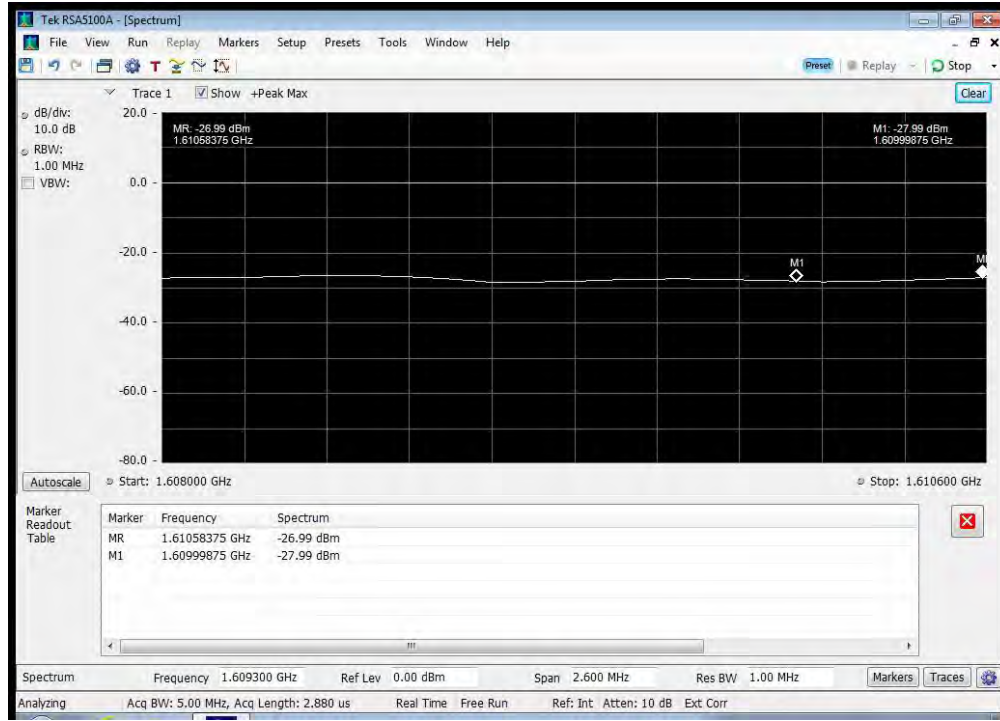

QPSK_1626.5 MHz_1585 - 1605 MHz

QPSK_1626.5 MHz_1605 - 1610 MHz

QPSK_1626.5 MHz_1610 - 1610.6 MHz

QPSK_1626.5 MHz_1610.6 - 1613.8 MHz

QPSK_1626.5 MHz_1610.8 - 1614 MHz

QPSK_1626.5 MHz_1614 - 1620 MHz

QPSK_1626.5 MHz_1620 - 1624.5 MHz