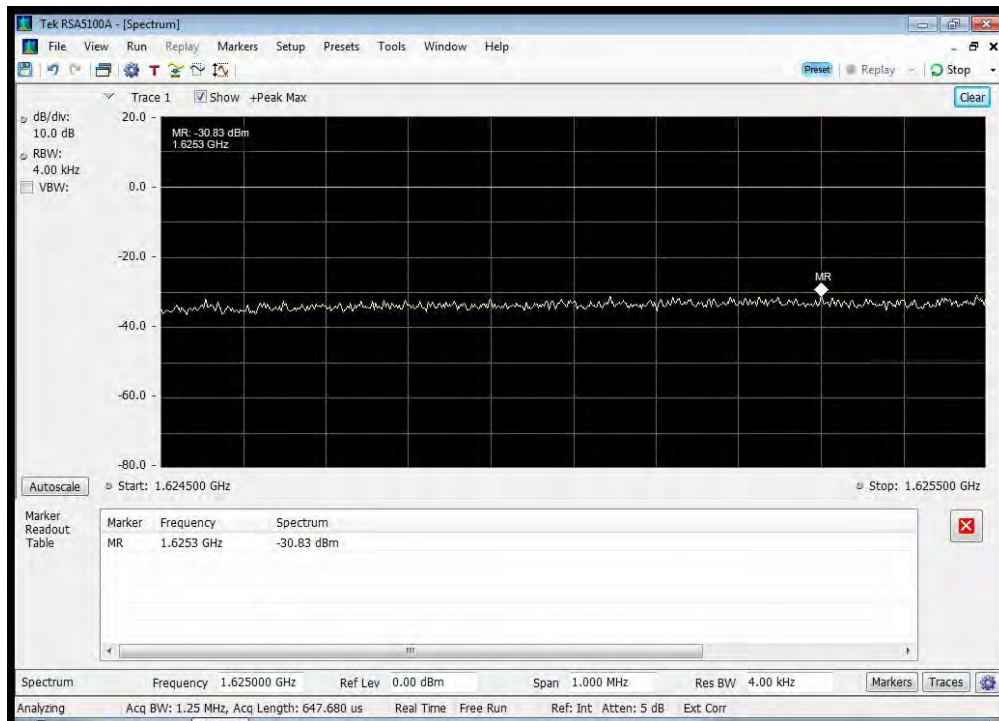

QPSK_1626.5 MHz_1624.5 - 1625.5 MHz