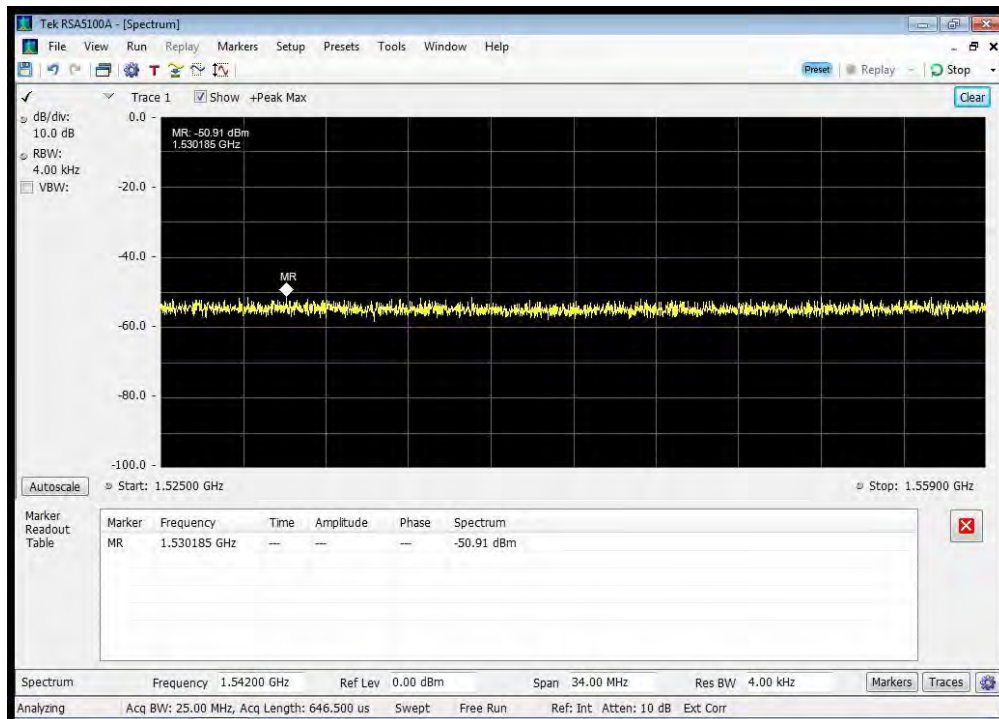

QPSK_1643.5 MHz_1865 - 3250 MHz

QPSK_1643.5 MHz_3250 - 3330 MHz

QPSK_1643.5 MHz_3330 - 4000 MHz

QPSK_1643.5 MHz_4000 - 12000 MHz

QPSK_1660.5 MHz_10k - 1525 MHz

QPSK_1660.5 MHz_12000 - 18000 MHz

QPSK_1660.5 MHz_1525 - 1559 MHz