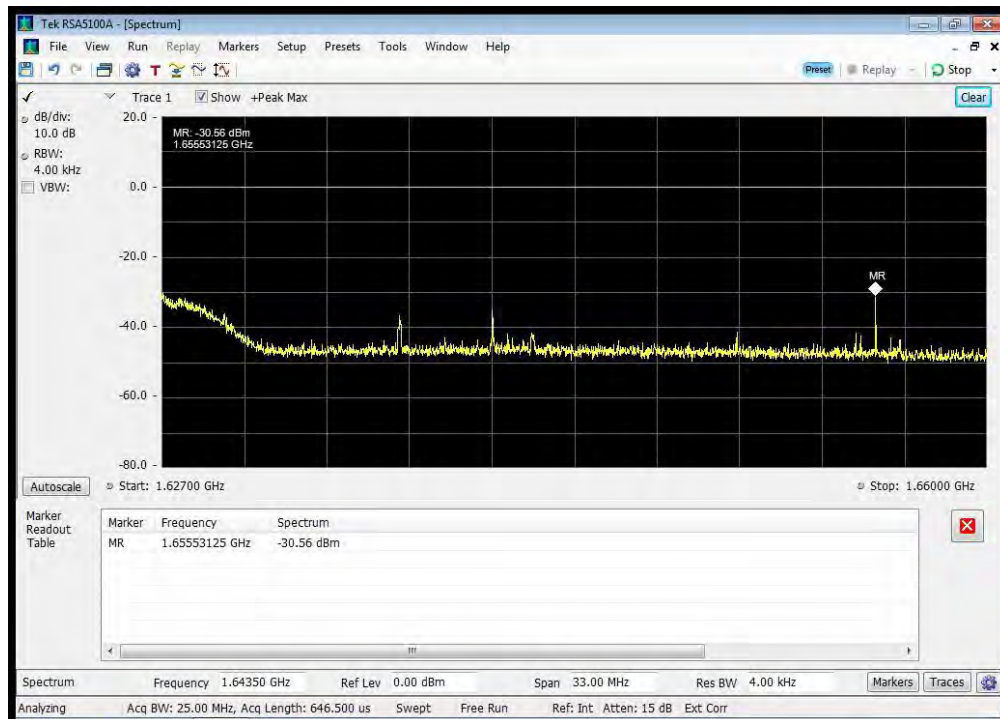

QPSK_1626.5 MHz_1624.5 - 1625.5 MHz

QPSK_1626.5 MHz_1625.5 - 1626 MHz

QPSK_1626.5 MHz_1627 - 1660 MHz

QPSK_1626.5 MHz_1660 - 1670 MHz

QPSK_1626.5 MHz_1670 - 1735 MHz

QPSK_1626.5 MHz_1735 - 1865 MHz

QPSK_1626.5 MHz_1865 - 3250 MHz