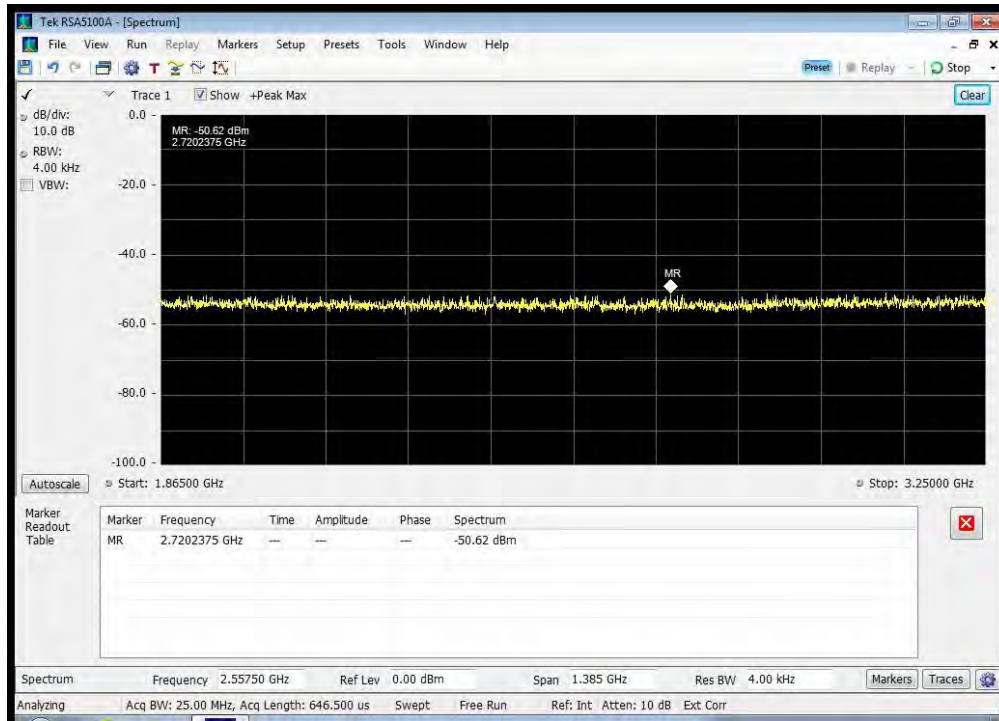

QPSK_1660.5 MHz_1865 - 3250 MHz