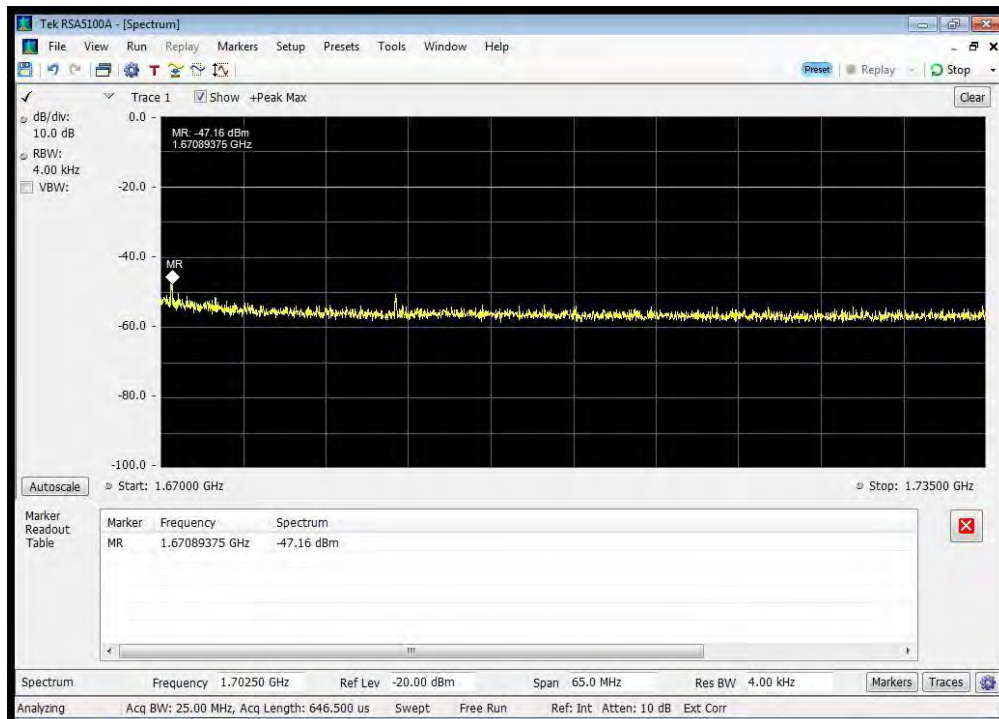

QPSK_1626.5 MHz_1624.5 - 1625.5 MHz

QPSK_1626.5 MHz_1625.5 - 1626 MHz

QPSK_1626.5 MHz_1627 - 1660 MHz

QPSK_1626.5 MHz_1660 - 1670 MHz

QPSK_1626.5 MHz_1670 - 1735 MHz

QPSK_1626.5 MHz_1735 - 1865 MHz

QPSK_1626.5 MHz_1865 - 3250 MHz