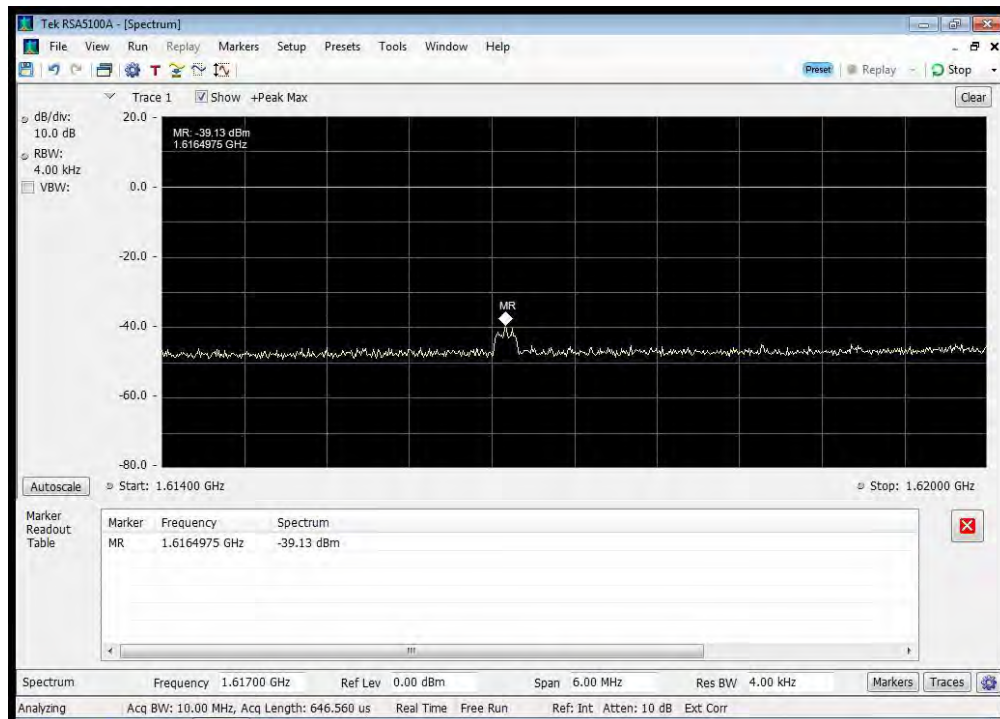

QPSK_1626.5 MHz_1585 - 1605 MHz

QPSK_1626.5 MHz_1605 - 1610 MHz

QPSK_1626.5 MHz_1610 - 1610.6 MHz

QPSK_1626.5 MHz_1610.6 - 1613.8 MHz

QPSK_1626.5 MHz_1610.8 - 1614 MHz

QPSK_1626.5 MHz_1614 - 1620 MHz

QPSK_1626.5 MHz_1620 - 1624.5 MHz