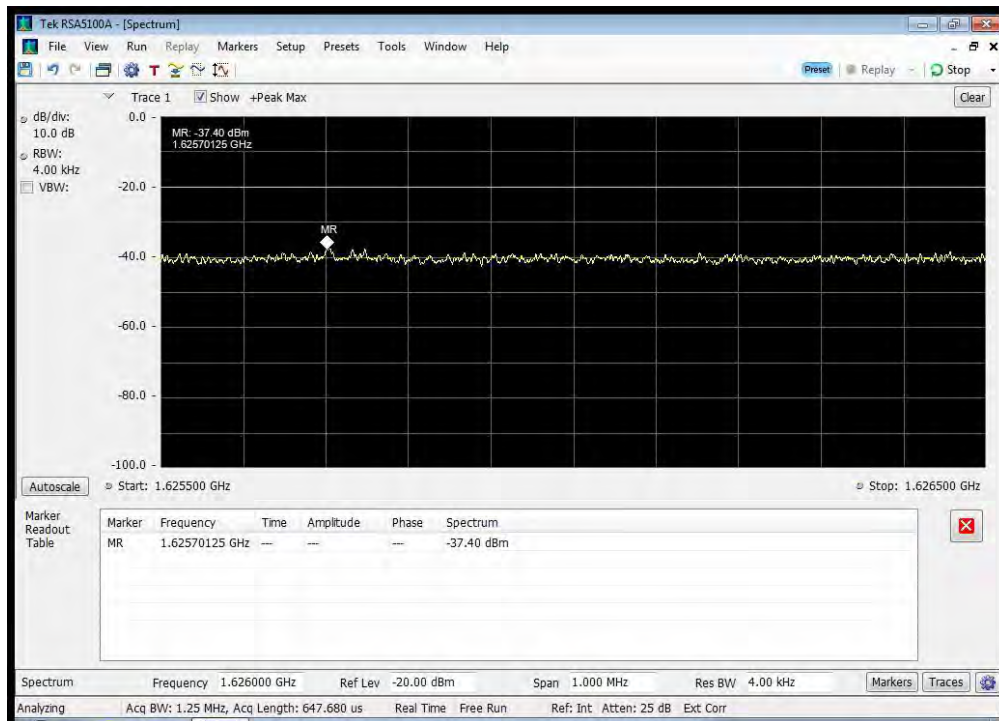

QPSK_1643.5 MHz_1625.5 - 1626.5 MHz