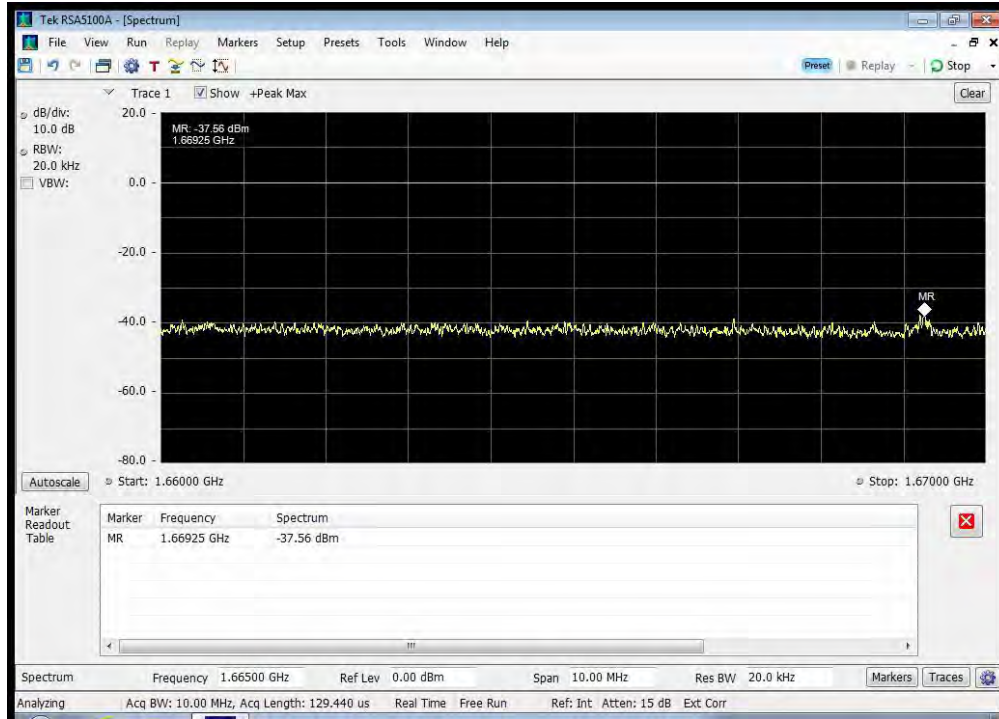

QPSK_1626.5 MHz_1624.5 - 1625.5 MHz

QPSK_1626.5 MHz_1625.5 - 1626 MHz

QPSK_1626.5 MHz_1627 - 1660 MHz

QPSK_1626.5 MHz_1660 - 1670 MHz

QPSK_1626.5 MHz_1670 - 1735 MHz

QPSK_1626.5 MHz_1735 - 1865 MHz

QPSK_1626.5 MHz_1865 - 3250 MHz