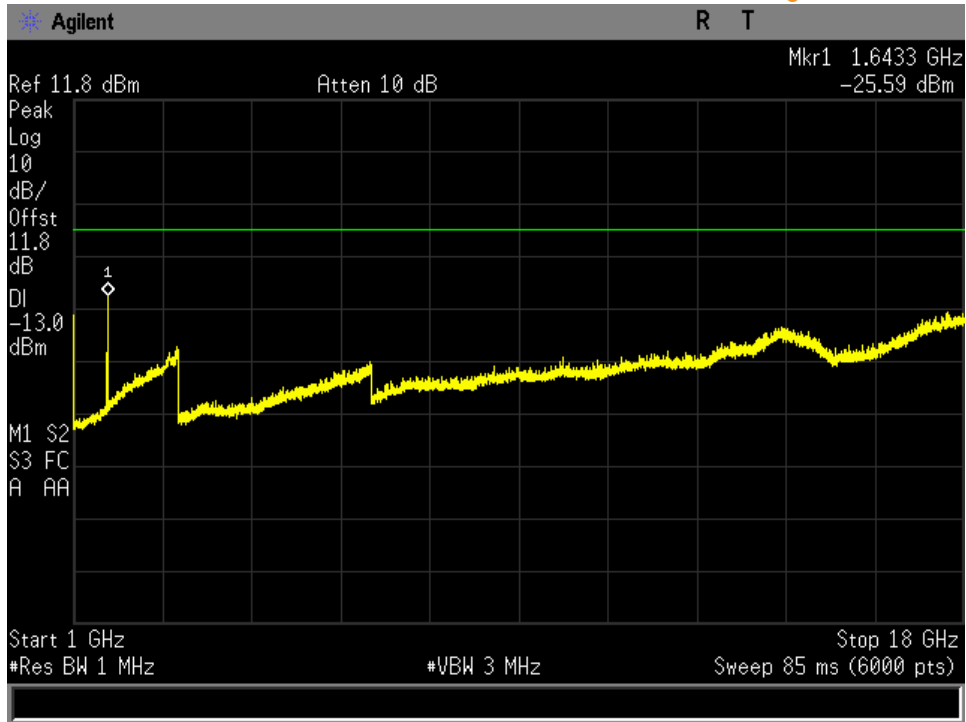

### Radiated Spurious

FR80T2.5X32 30 M- 1GHz Mid Channel

FR80T2.5X64 30 M- 1GHz Mid Channel

FR80T5X32 30 M- 1GHz Mid Channel

*FR80T5X64 30 M- 1GHz Mid Channel*

*R20T0.5QD 30 M- 1GHz Mid Channel*

*R20T4.5QD 30 M- 1GHz Mid Channel*

*R5T1XD 30 M- 1GHz Mid Channel*

R5T4.5XD 30 M- 1GHz Mid Channel

FR80T2.5X32 30 M-1GHz Mid Channel

*FR80T2.5X64 30 M-1GHz Mid Channel*

*FR80T5X32 30 M-1GHz Mid Channel*

*FR80T5X64 30 M-1GHz Mid Channel*

*R20T0.5QD 1-18 GHz Mid Channel*

*R20T4.5QD 1-18 GHz Mid Channel*

*R5T1XD 1-18 GHz Mid Channel*

*R5T4.5XD 1-18 GHz Mid Channel*