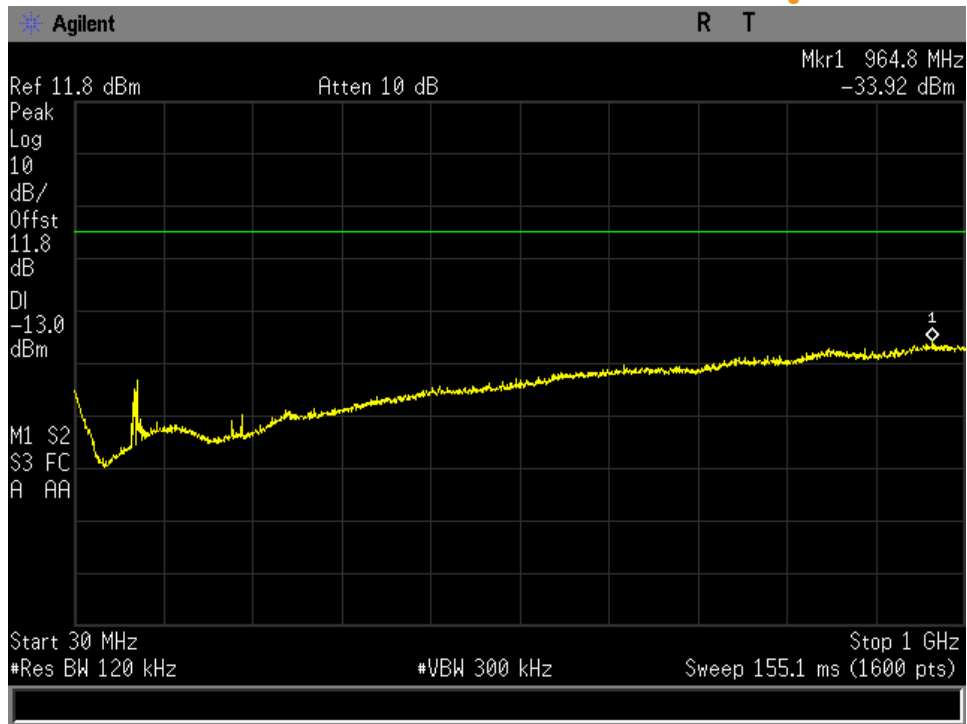

### Radiated Spurious

FR80T2.5X32 30 M- 1GHz Mid Channel

FR80T2.5X64 30 M- 1GHz Mid Channel

FR80T5X32 30 M- 1GHz Mid Channel

*FR80T5X64 30 M- 1GHz Mid Channel*

*R20T0.5QD 30 M- 1GHz Mid Channel*

*R20T4.5QD 30 M- 1GHz Mid Channel*

*R5T1XD 30 M- 1GHz Mid Channel*

R5T4.5XD 30 M- 1GHz Mid Channel

FR80T2.5X32 30 M-1GHz Mid Channel

*FR80T2.5X64 30 M-1GHz Mid Channel*

*FR80T5X32 30 M-1GHz Mid Channel*

*FR80T5X64 30 M-1GHz Mid Channel*

*R20T0.5QD 1-18 GHz Mid Channel*