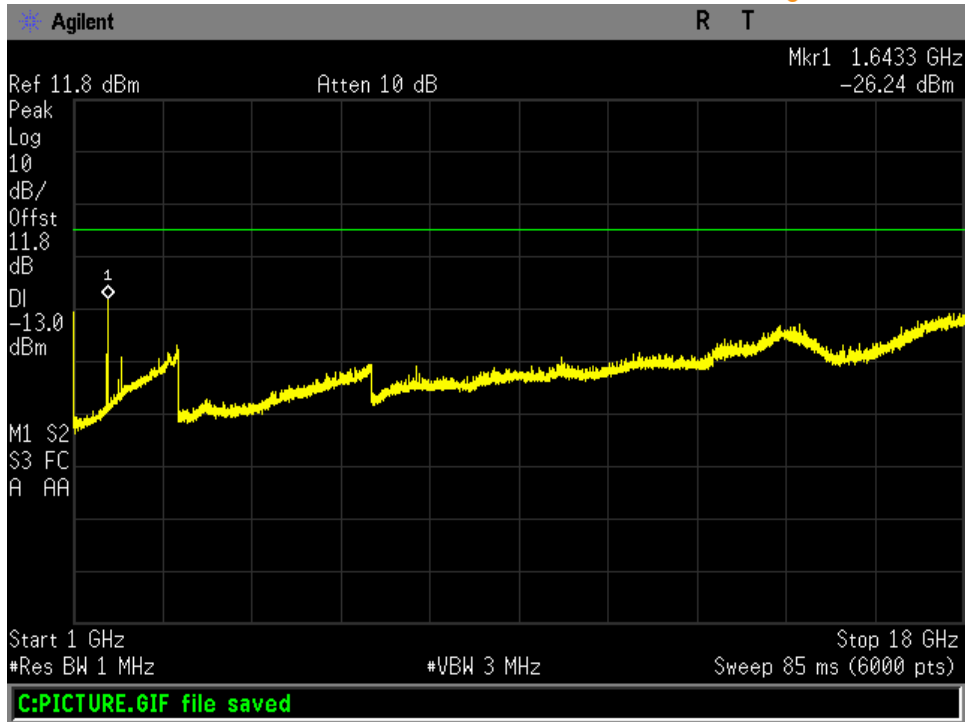

### Radiated Spurious

FR80T2.5X32 30 M- 1GHz Mid Channel

FR80T2.5X64 30 M- 1GHz Mid Channel

FR80T5X32 30 M- 1GHz Mid Channel

*FR80T5X64 30 M- 1GHz Mid Channel*

*R20T0.5QD 30 M- 1GHz Mid Channel*

*R20T4.5QD 30 M- 1GHz Mid Channel*

*R5T1XD 30 M- 1GHz Mid Channel*

R5T4.5XD 30 M- 1GHz Mid Channel

FR80T2.5X32 30 M-1GHz Mid Channel

*FR80T2.5X64 30 M-1GHz Mid Channel*

*FR80T5X32 30 M-1GHz Mid Channel*

*FR80T5X64 30 M-1GHz Mid Channel*

*R20T0.5QD 1-18 GHz Mid Channel*

*R20T4.5QD 1-18 GHz Mid Channel*

*R5T1XD 1-18 GHz Mid Channel*

*R5T4.5XD 1-18 GHz Mid Channel*