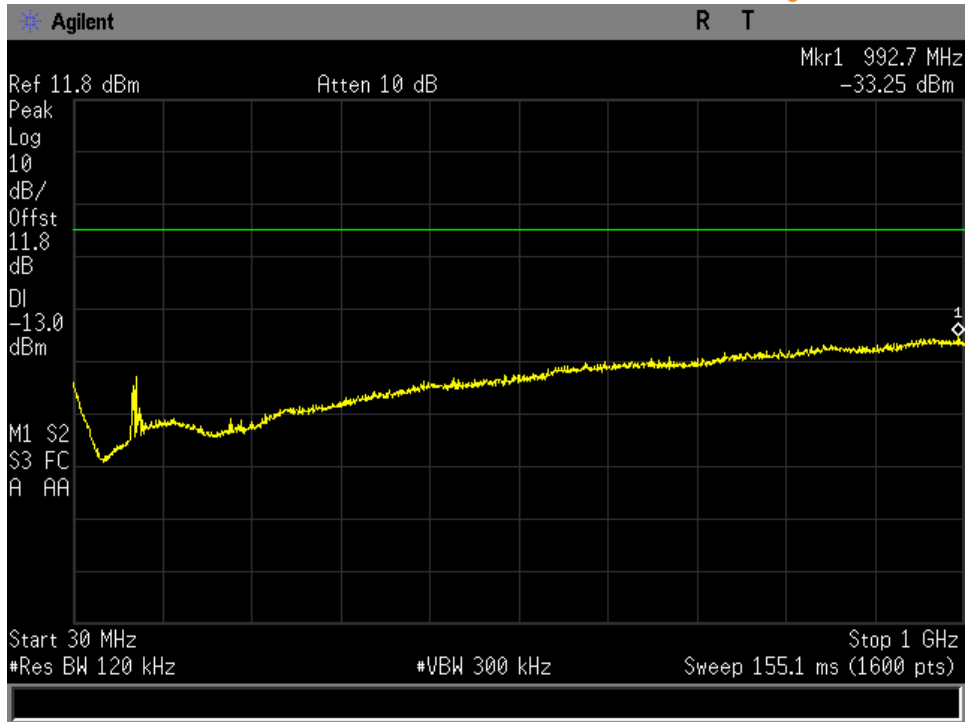

### Radiated Spurious

FR80T2.5X32 30 M- 1GHz Mid Channel

FR80T2.5X64 30 M- 1GHz Mid Channel

FR80T5X32 30 M- 1GHz Mid Channel

*FR80T5X64 30 M- 1GHz Mid Channel*

*R20T0.5QD 30 M- 1GHz Mid Channel*

*R20T4.5QD 30 M- 1GHz Mid Channel*

*R5T1XD 30 M- 1GHz Mid Channel*

R5T4.5XD 30 M- 1GHz Mid Channel

FR80T2.5X32 30 M-1GHz Mid Channel

*FR80T2.5X64 30 M-1GHz Mid Channel*

*FR80T5X32 30 M-1GHz Mid Channel*

*FR80T5X64 30 M-1GHz Mid Channel*

*R20T0.5QD 1-18 GHz Mid Channel*