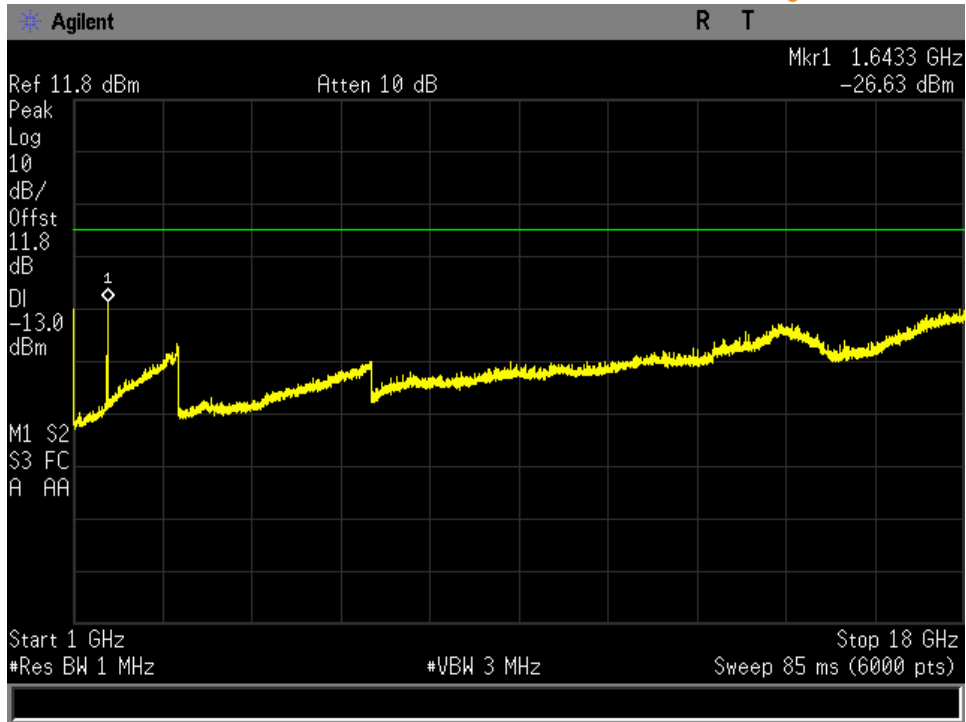

### Radiated Spurious

FR80T2.5X32 30 M- 1GHz Mid Channel

FR80T2.5X64 30 M- 1GHz Mid Channel

FR80T5X32 30 M- 1GHz Mid Channel

*FR80T5X64 30 M- 1GHz Mid Channel*

*R20T0.5QD 30 M- 1GHz Mid Channel*

*R20T4.5QD 30 M- 1GHz Mid Channel*

*R5T1XD 30 M- 1GHz Mid Channel*

R5T4.5XD 30 M- 1GHz Mid Channel

FR80T2.5X32 30 M-1GHz Mid Channel

*FR80T2.5X64 30 M-1GHz Mid Channel*

*FR80T5X32 30 M-1GHz Mid Channel*

*FR80T5X64 30 M-1GHz Mid Channel*

*R20T0.5QD 1-18 GHz Mid Channel*