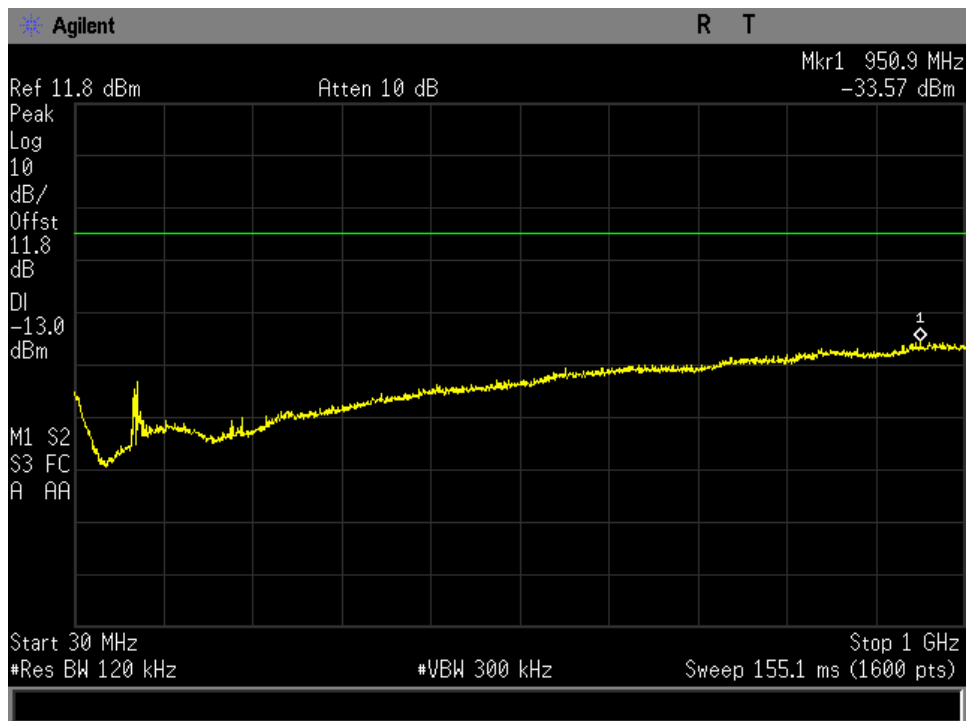

## Annex C

### Radiated Spurious

FR80T2.5X32 30 M- 1GHz Mid Channel

FR80T2.5X64 30 M- 1GHz Mid Channel

FR80T5X32 30 M- 1GHz Mid Channel

*FR80T5X64 30 M- 1GHz Mid Channel*

*R20T0.5QD 30 M- 1GHz Mid Channel*

*R20T4.5QD 30 M- 1GHz Mid Channel*