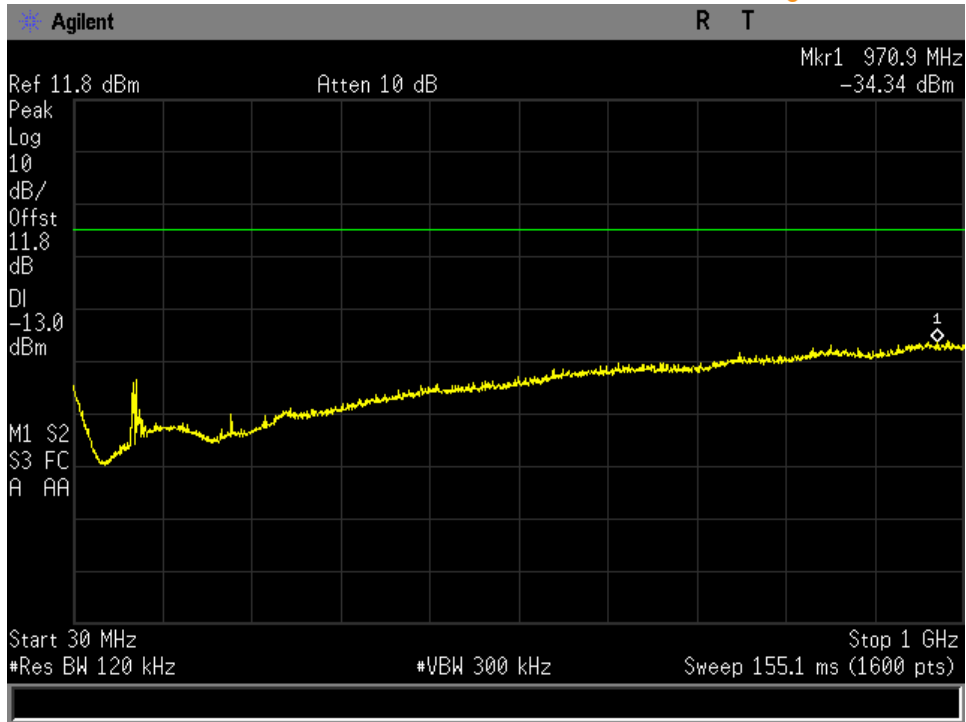

### Radiated Spurious

FR80T2.5X32 30 M- 1GHz Mid Channel

FR80T2.5X64 30 M- 1GHz Mid Channel

FR80T5X32 30 M- 1GHz Mid Channel

*FR80T5X64 30 M- 1GHz Mid Channel*

*R20T0.5QD 30 M- 1GHz Mid Channel*

*R20T4.5QD 30 M- 1GHz Mid Channel*

*R5T1XD 30 M- 1GHz Mid Channel*

R5T4.5XD 30 M- 1GHz Mid Channel

FR80T2.5X32 30 M-1GHz Mid Channel

*FR80T2.5X64 30 M-1GHz Mid Channel*

*FR80T5X32 30 M-1GHz Mid Channel*

*FR80T5X64 30 M-1GHz Mid Channel*

*R20T0.5QD 1-18 GHz Mid Channel*