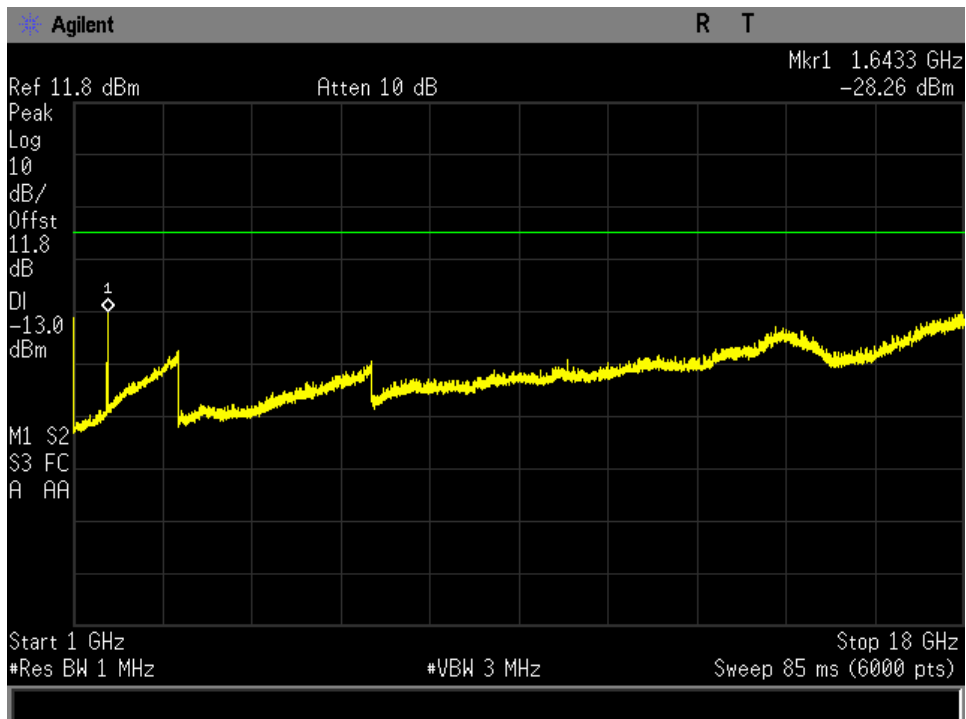

### Radiated Spurious

FR80T2.5X32 30 M- 1GHz Mid Channel

FR80T2.5X64 30 M- 1GHz Mid Channel

FR80T5X32 30 M- 1GHz Mid Channel

*FR80T5X64 30 M- 1GHz Mid Channel*

*R20T0.5QD 30 M- 1GHz Mid Channel*

*R20T4.5QD 30 M- 1GHz Mid Channel*

*R5T1XD 30 M- 1GHz Mid Channel*

R5T4.5XD 30 M- 1GHz Mid Channel

FR80T2.5X32 30 M-1GHz Mid Channel

*FR80T2.5X64 30 M-1GHz Mid Channel*

*FR80T5X32 30 M-1GHz Mid Channel*

*FR80T5X64 30 M-1GHz Mid Channel*

*R20T0.5QD 1-18 GHz Mid Channel*

*R20T4.5QD 1-18 GHz Mid Channel*

*R5T1XD 1-18 GHz Mid Channel*

*R5T4.5XD 1-18 GHz Mid Channel*