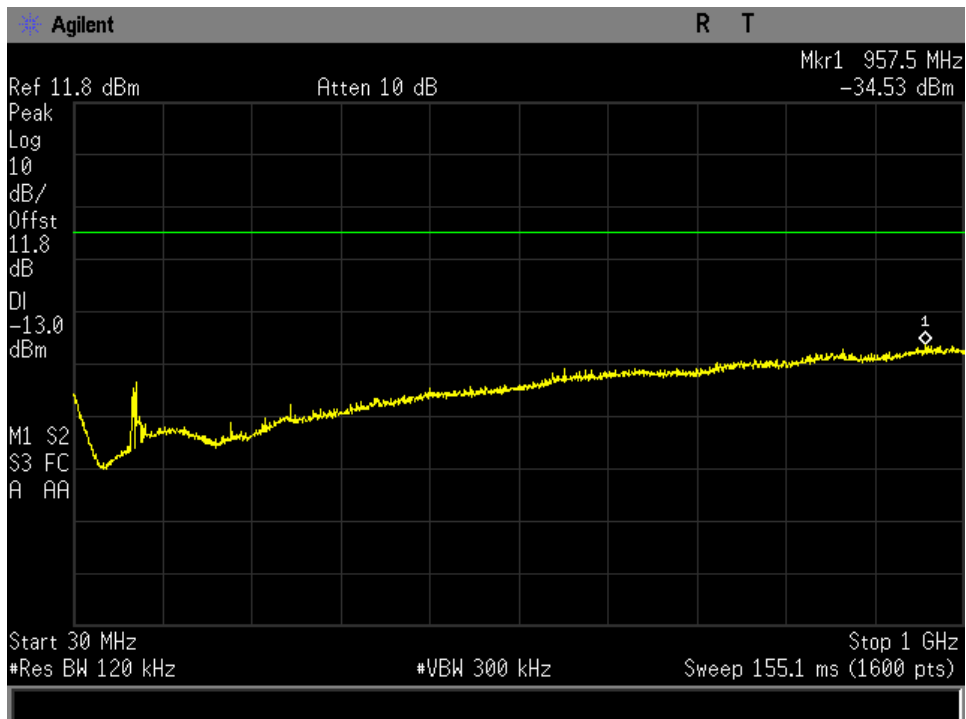

### Radiated Spurious

FR80T2.5X32 30 M- 1GHz Mid Channel

FR80T2.5X64 30 M- 1GHz Mid Channel

FR80T5X32 30 M- 1GHz Mid Channel

*FR80T5X64 30 M- 1GHz Mid Channel*

*R20T0.5QD 30 M- 1GHz Mid Channel*

*R20T4.5QD 30 M- 1GHz Mid Channel*

*R5T1XD 30 M- 1GHz Mid Channel*

R5T4.5XD 30 M- 1GHz Mid Channel

FR80T2.5X32 30 M-1GHz Mid Channel

*FR80T2.5X64 30 M-1GHz Mid Channel*

*FR80T5X32 30 M-1GHz Mid Channel*

*FR80T5X64 30 M-1GHz Mid Channel*

*R20T0.5QD 1-18 GHz Mid Channel*