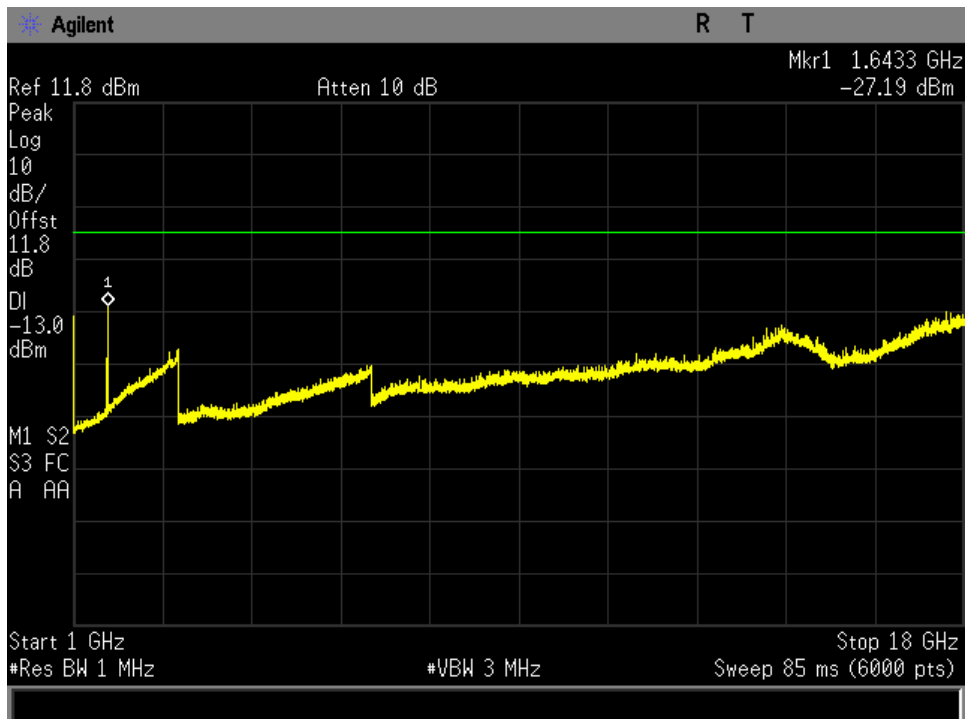

### Radiated Spurious

FR80T2.5X32 30 M- 1GHz Mid Channel

FR80T2.5X64 30 M- 1GHz Mid Channel

FR80T5X32 30 M- 1GHz Mid Channel

*FR80T5X64 30 M- 1GHz Mid Channel*

*R20T0.5QD 30 M- 1GHz Mid Channel*

*R20T4.5QD 30 M- 1GHz Mid Channel*

*R5T1XD 30 M- 1GHz Mid Channel*

R5T4.5XD 30 M- 1GHz Mid Channel

FR80T2.5X32 30 M-1GHz Mid Channel

*FR80T2.5X64 30 M-1GHz Mid Channel*

*FR80T5X32 30 M-1GHz Mid Channel*

*FR80T5X64 30 M-1GHz Mid Channel*

*R20T0.5QD 1-18 GHz Mid Channel*

*R20T4.5QD 1-18 GHz Mid Channel*

*R5T1XD 1-18 GHz Mid Channel*

*R5T4.5XD 1-18 GHz Mid Channel*