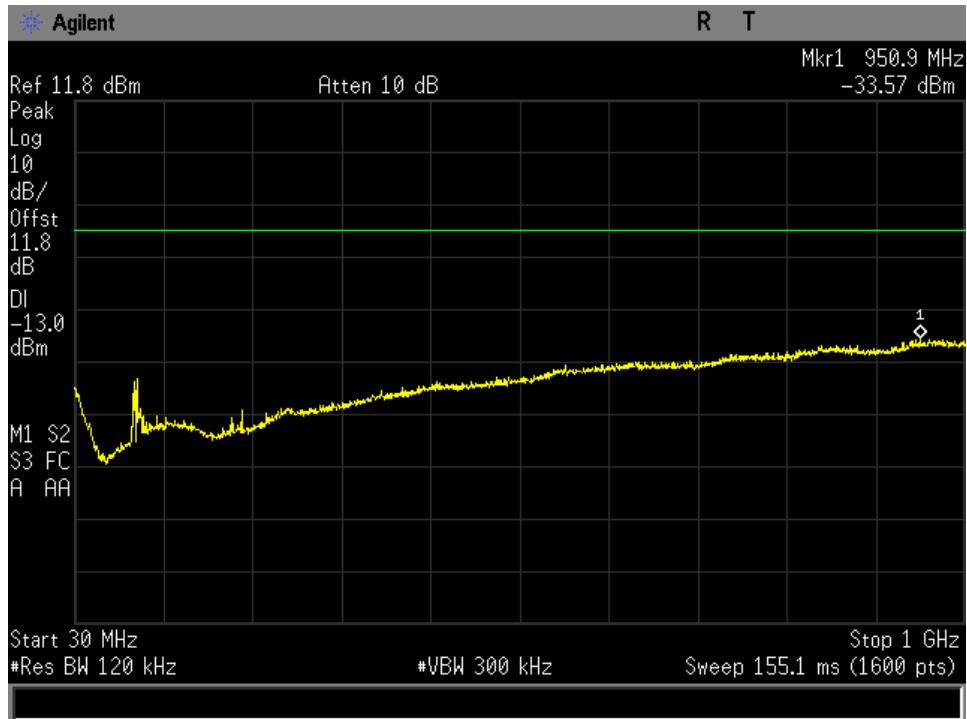

### Radiated Spurious

FR80T2.5X32 30 M- 1GHz Mid Channel

FR80T2.5X64 30 M- 1GHz Mid Channel

FR80T5X32 30 M- 1GHz Mid Channel

*FR80T5X64 30 M- 1GHz Mid Channel*

*R20T0.5QD 30 M- 1GHz Mid Channel*

*R20T4.5QD 30 M- 1GHz Mid Channel*