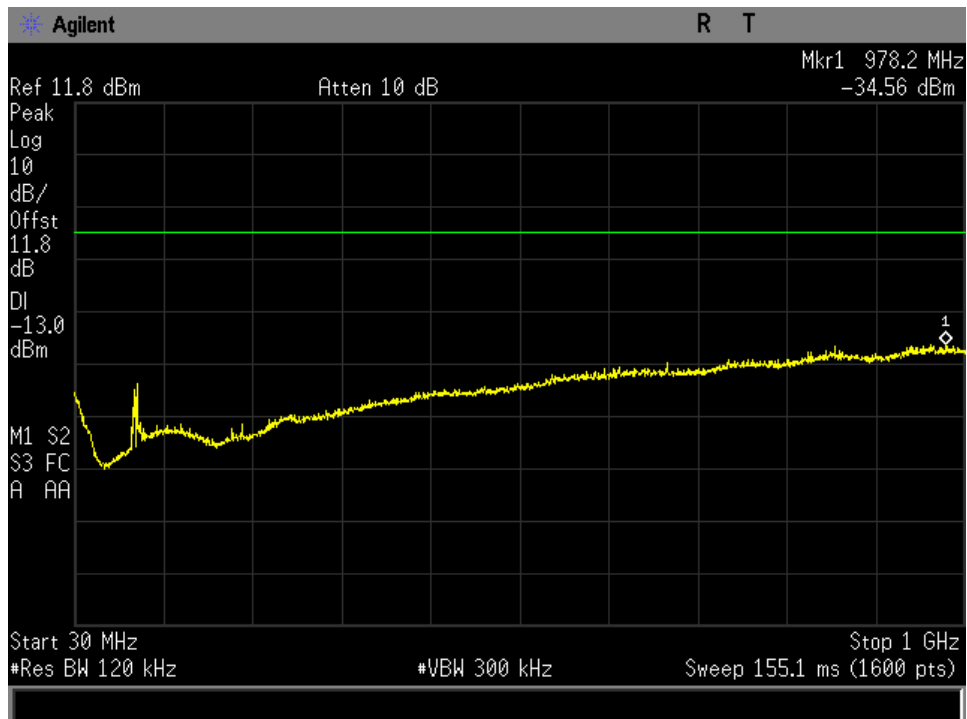

### Radiated Spurious

FR80T2.5X32 30 M- 1GHz Mid Channel

FR80T2.5X64 30 M- 1GHz Mid Channel

FR80T5X32 30 M- 1GHz Mid Channel

*FR80T5X64 30 M- 1GHz Mid Channel*

*R20T0.5QD 30 M- 1GHz Mid Channel*

*R20T4.5QD 30 M- 1GHz Mid Channel*

*R5T1XD 30 M- 1GHz Mid Channel*

R5T4.5XD 30 M- 1GHz Mid Channel

FR80T2.5X32 30 M-1GHz Mid Channel

*FR80T2.5X64 30 M-1GHz Mid Channel*

*FR80T5X32 30 M-1GHz Mid Channel*

*FR80T5X64 30 M-1GHz Mid Channel*

*R20T0.5QD 1-18 GHz Mid Channel*