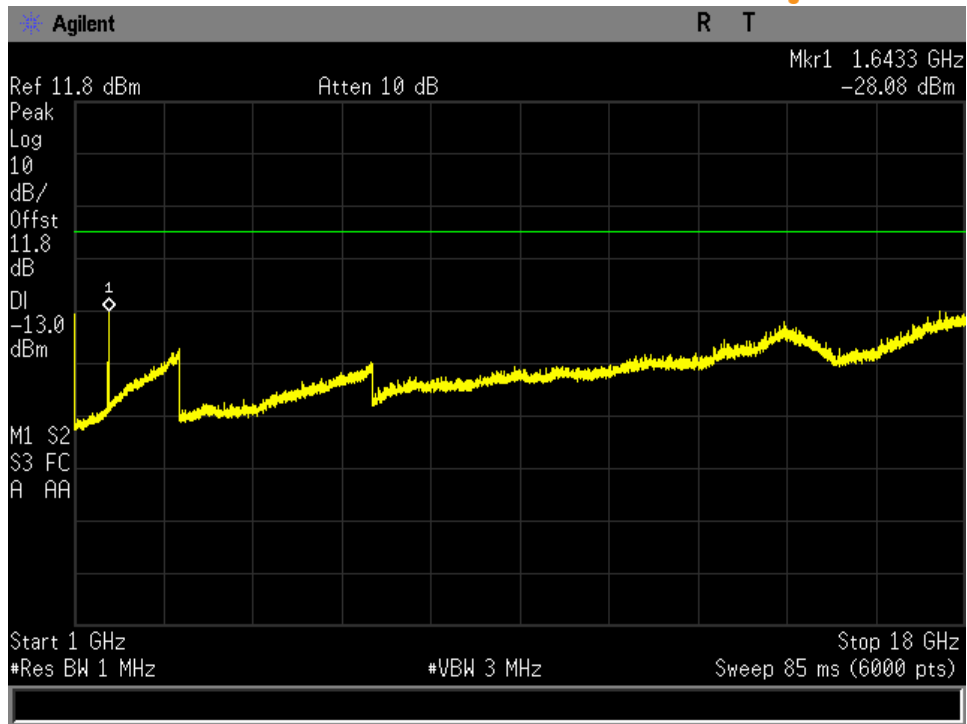

### Radiated Spurious

FR80T2.5X32 30 M- 1GHz Mid Channel

FR80T2.5X64 30 M- 1GHz Mid Channel

FR80T5X32 30 M- 1GHz Mid Channel

*FR80T5X64 30 M- 1GHz Mid Channel*

*R20T0.5QD 30 M- 1GHz Mid Channel*

*R20T4.5QD 30 M- 1GHz Mid Channel*

*R5T1XD 30 M- 1GHz Mid Channel*

R5T4.5XD 30 M- 1GHz Mid Channel

FR80T2.5X32 30 M-1GHz Mid Channel

*FR80T2.5X64 30 M-1GHz Mid Channel*

*FR80T5X32 30 M-1GHz Mid Channel*

*FR80T5X64 30 M-1GHz Mid Channel*

*R20T0.5QD 1-18 GHz Mid Channel*

*R20T4.5QD 1-18 GHz Mid Channel*

*R5T1XD 1-18 GHz Mid Channel*

*R5T4.5XD 1-18 GHz Mid Channel*