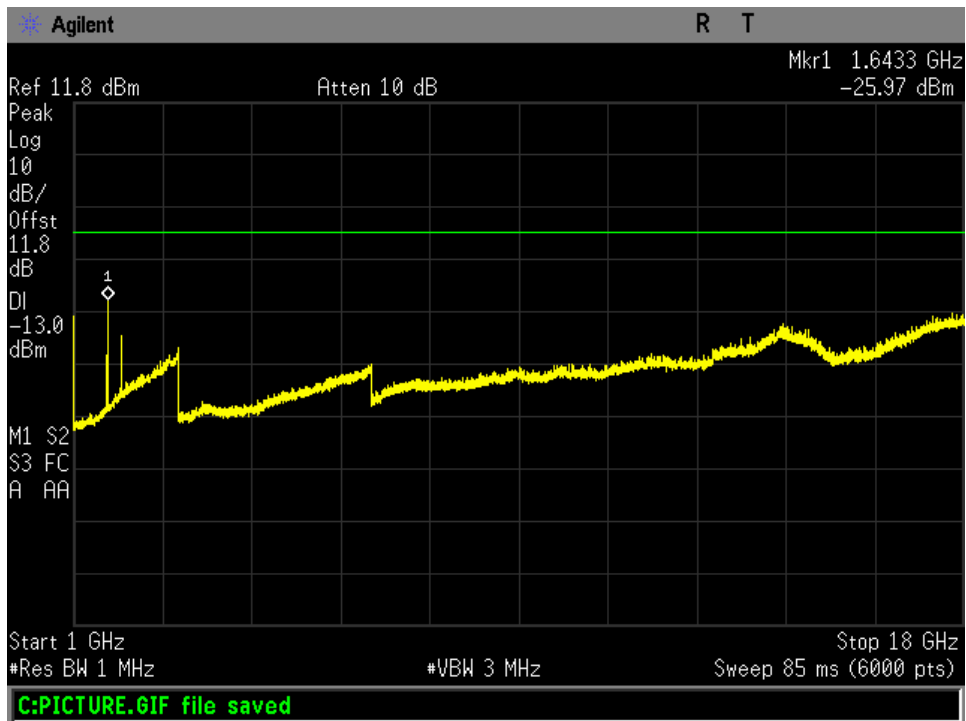

### Radiated Spurious

FR80T2.5X32 30 M- 1GHz Mid Channel

FR80T2.5X64 30 M- 1GHz Mid Channel

FR80T5X32 30 M- 1GHz Mid Channel

*FR80T5X64 30 M- 1GHz Mid Channel*

*R20T0.5QD 30 M- 1GHz Mid Channel*

*R20T4.5QD 30 M- 1GHz Mid Channel*

*R5T1XD 30 M- 1GHz Mid Channel*

R5T4.5XD 30 M- 1GHz Mid Channel

FR80T2.5X32 30 M-1GHz Mid Channel

*FR80T2.5X64 30 M-1GHz Mid Channel*

*FR80T5X32 30 M-1GHz Mid Channel*

*FR80T5X64 30 M-1GHz Mid Channel*

*R20T0.5QD 1-18 GHz Mid Channel*

*R20T4.5QD 1-18 GHz Mid Channel*

*R5T1XD 1-18 GHz Mid Channel*

*R5T4.5XD 1-18 GHz Mid Channel*