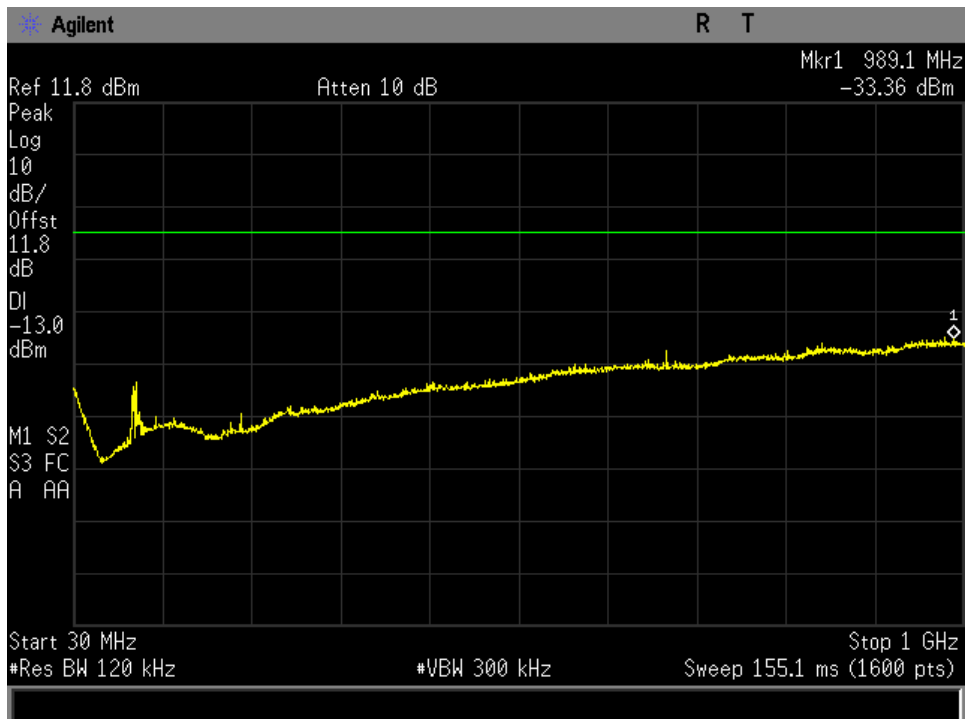

### Radiated Spurious

FR80T2.5X32 30 M- 1GHz Mid Channel

FR80T2.5X64 30 M- 1GHz Mid Channel

FR80T5X32 30 M- 1GHz Mid Channel

*FR80T5X64 30 M- 1GHz Mid Channel*

*R20T0.5QD 30 M- 1GHz Mid Channel*

*R20T4.5QD 30 M- 1GHz Mid Channel*

*R5T1XD 30 M- 1GHz Mid Channel*

R5T4.5XD 30 M- 1GHz Mid Channel

FR80T2.5X32 30 M-1GHz Mid Channel

*FR80T2.5X64 30 M-1GHz Mid Channel*

*FR80T5X32 30 M-1GHz Mid Channel*

*FR80T5X64 30 M-1GHz Mid Channel*

*R20T0.5QD 1-18 GHz Mid Channel*