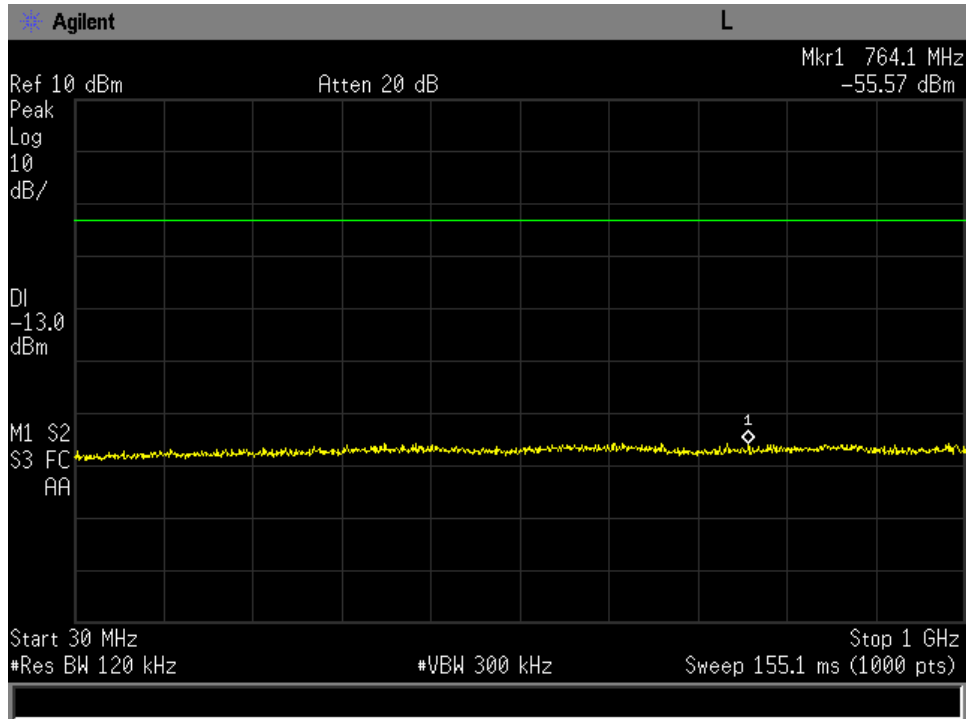

**Annex B1**  
**Conducted Spurious Emissions**  
**87.139 (a)**

30 MHz-1GHz Low Channel FR80T2.5X16

30 MHz-1GHz Low Channel FR80T2.5X32

30 MHz-1GHz Low Channel FR80T2.5X64

30 MHz-1GHz Low Channel FR80T5X16

30 MHz-1GHz Low Channel FR80T5X32

30 MHz-1GHz Low Channel FR80T5X64

30 MHz-1GHz Low Channel R20T0.5QD

30 MHz-1GHz Low Channel R20T1QD

30 MHz-1GHz Low Channel R20T2QD

30 MHz-1GHz Low Channel R20T4.5QD

30 MHz-1GHz Low Channel R5T1XD