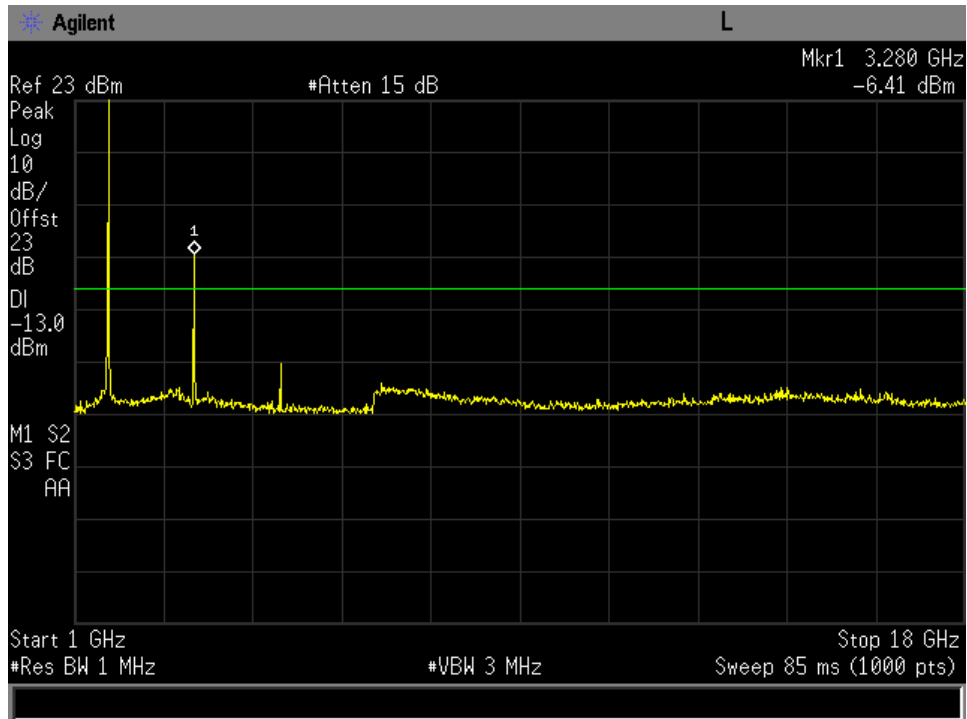

1-18 GHz low Channel R5T4.5XD

1-18 GHz Mid Channel FR80T2.5X16

1-18 GHz Mid Channel FR80T2.5X32

1-18 GHz Mid Channel FR80T2.5X64

1-18 GHz Mid Channel FR80T5X16

1-18 GHz Mid Channel FR80T5X32

1-18 GHz Mid Channel FR80T5X64

1-18 GHz Mid Channel R20T0.5QD

1-18 GHz Mid Channel R20T1QD

1-18 GHz Mid Channel R20T2QD

1-18 GHz Mid Channel R20T4.5QD

1-18 GHz Mid Channel R5T1XD

1-18 GHz Mid Channel R5T2XD

1-18 GHz Mid Channel R5T4.5XD