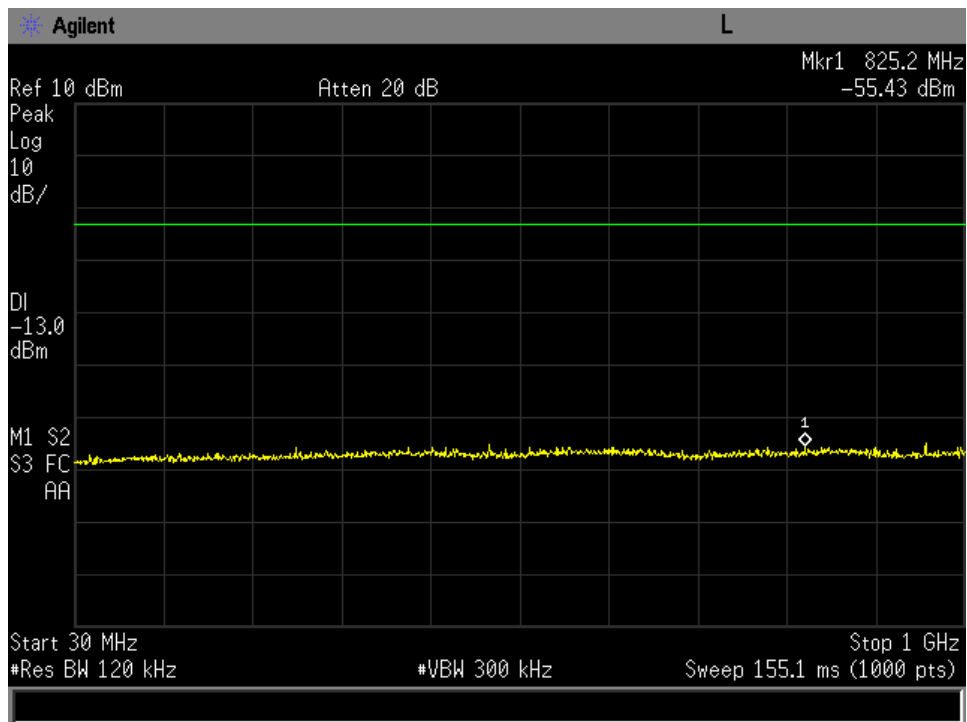

**Annex B1**  
**Conducted Spurious Emissions**  
**87.139 (a)**

30 MHz-1GHz Low Channel FR80T2.5X16

30 MHz-1GHz Low Channel FR80T2.5X32

30 MHz-1GHz Low Channel FR80T2.5X64

30 MHz-1GHz Low Channel FR80T5X16

30 MHz-1GHz Low Channel FR80T5X32

30 MHz-1GHz Low Channel FR80T5X64

30 MHz-1GHz Low Channel R20T0.5QD

30 MHz-1GHz Low Channel R20T1QD

30 MHz-1GHz Low Channel R20T2QD

30 MHz-1GHz Low Channel R20T4.5QD

30 MHz-1GHz Low Channel R5T1XD

30 MHz-1GHz Low Channel R5T2XD

30 MHz-1GHz Low Channel R5T4.5XD

30 MHz-1GHz Mid Channel FR80T2.5X16

30 MHz-1GHz Mid Channel FR80T2.5X32

30 MHz-1GHz Mid Channel FR80T2.5X64

30 MHz-1GHz Mid Channel FR80T5X16