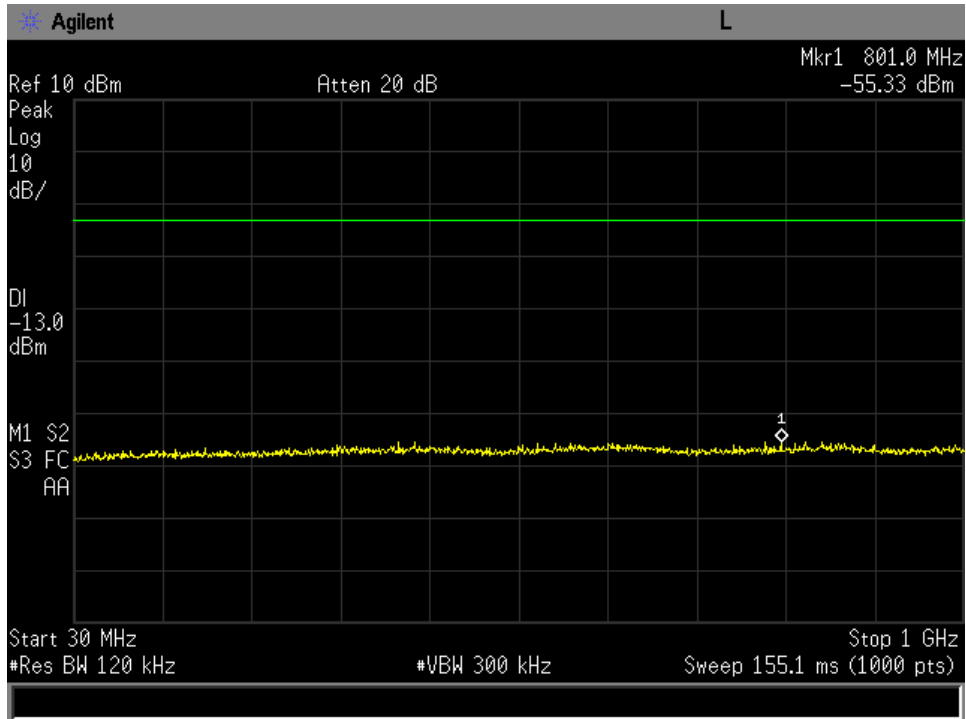

30 MHz-1GHz Mid Channel FR80T5X32

30 MHz-1GHz Mid Channel FR80T5X64

30 MHz-1GHz Mid Channel R20T0.5QD

30 MHz-1GHz Mid Channel R20T1QD

30 MHz-1GHz Mid Channel R20T2QD

30 MHz-1GHz Mid Channel R20T4.5QD

30 MHz-1GHz Mid Channel R5T1XD

30 MHz-1GHz Mid Channel R5T2XD

30 MHz-1GHz Mid Channel R5T4.5XD

1-18 GHz low Channel FR80T2.5X16

1-18 GHz low Channel FR80T2.5X32

1-18 GHz low Channel FR80T2.5X64

1-18 GHz low Channel FR80T5X16

1-18 GHz low Channel FR80T5X32