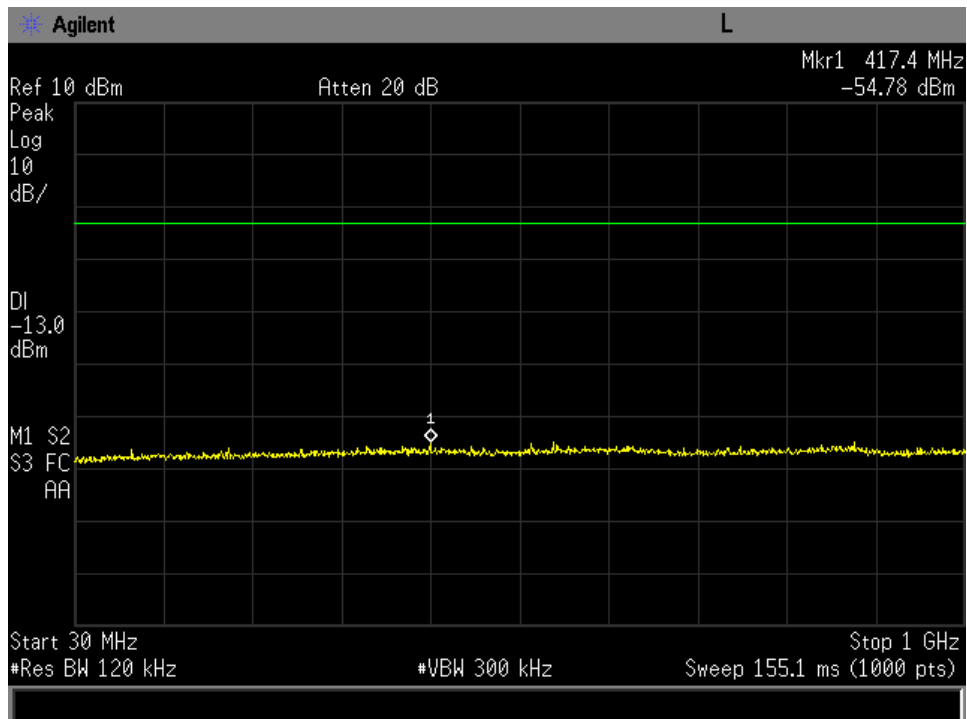

**Annex B1**  
**Conducted Spurious Emissions**  
**87.139 (a)**

30 MHz-1GHz Low Channel FR80T2.5X16

30 MHz-1GHz Low Channel FR80T2.5X32

30 MHz-1GHz Low Channel FR80T2.5X64

30 MHz-1GHz Low Channel FR80T5X16

30 MHz-1GHz Low Channel FR80T5X32

30 MHz-1GHz Low Channel FR80T5X64

30 MHz-1GHz Low Channel R20T0.5QD

30 MHz-1GHz Low Channel R20T1QD

30 MHz-1GHz Low Channel R20T2QD

30 MHz-1GHz Low Channel R20T4.5QD

30 MHz-1GHz Low Channel R5T1XD