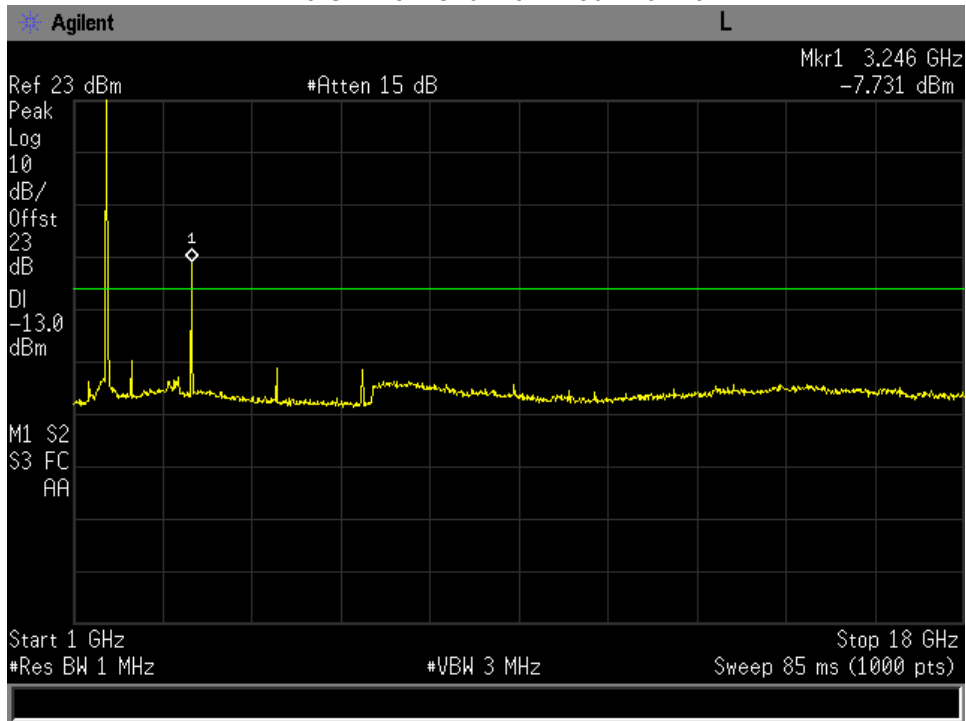

30 MHz-1GHz Mid Channel FR80T5X32

30 MHz-1GHz Mid Channel FR80T5X64

30 MHz-1GHz Mid Channel R20T0.5QD

30 MHz-1GHz Mid Channel R20T1QD

30 MHz-1GHz Mid Channel R20T2QD

30 MHz-1GHz Mid Channel R20T4.5QD

30 MHz-1GHz Mid Channel R5T1XD

30 MHz-1GHz Mid Channel R5T2XD

30 MHz-1GHz Mid Channel R5T4.5XD

1-18 GHz low Channel FR80T2.5X16

1-18 GHz low Channel FR80T2.5X32

1-18 GHz low Channel FR80T2.5X64

1-18 GHz low Channel FR80T5X16

1-18 GHz low Channel FR80T5X32