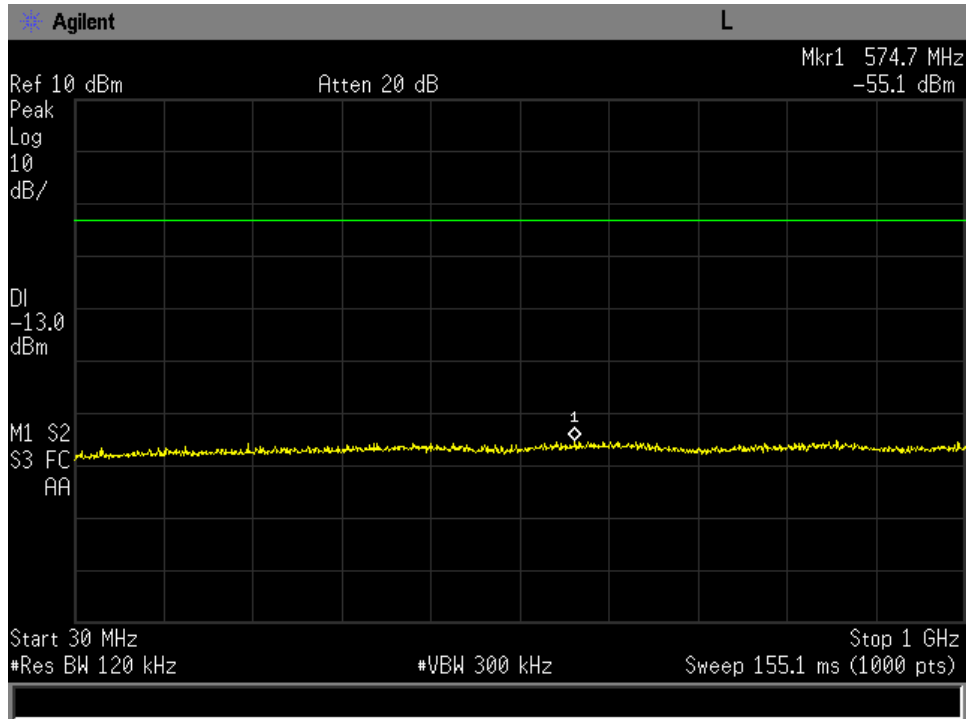

30 MHz-1GHz Mid Channel FR80T5X32

30 MHz-1GHz Mid Channel FR80T5X64

30 MHz-1GHz Mid Channel R20T0.5QD

30 MHz-1GHz Mid Channel R20T1QD

30 MHz-1GHz Mid Channel R20T2QD

30 MHz-1GHz Mid Channel R20T4.5QD

30 MHz-1GHz Mid Channel R5T1XD

30 MHz-1GHz Mid Channel R5T2XD

30 MHz-1GHz Mid Channel R5T4.5XD

1-18 GHz low Channel FR80T2.5X16

1-18 GHz low Channel FR80T2.5X32

1-18 GHz low Channel FR80T2.5X64

1-18 GHz low Channel FR80T5X16

1-18 GHz low Channel FR80T5X32