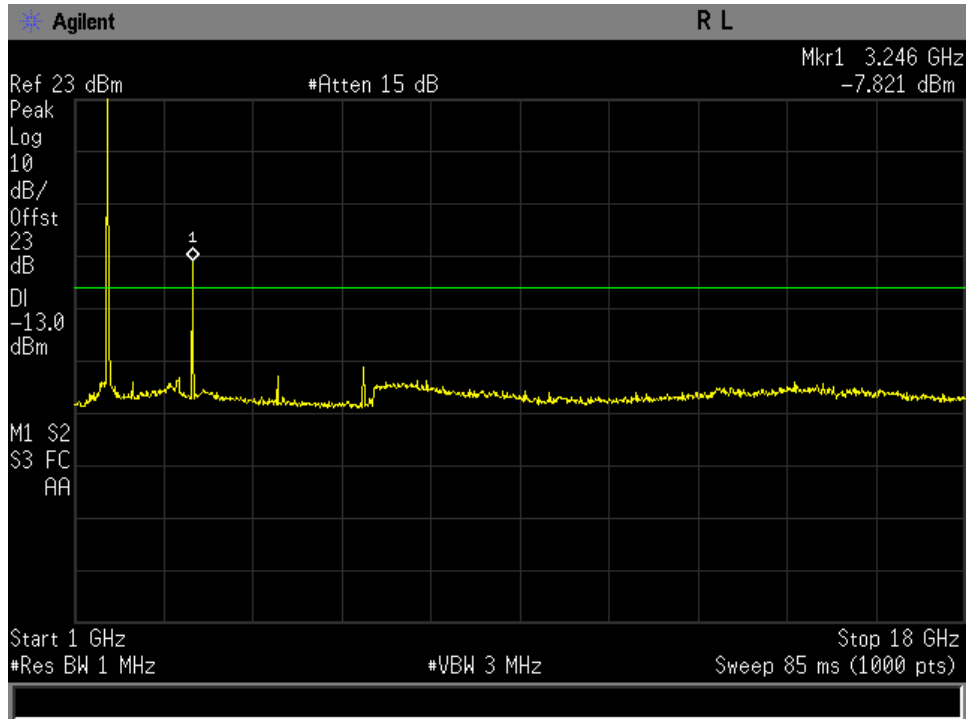

1-18 GHz low Channel FR80T5X64

1-18 GHz low Channel R20T0.5QD

1-18 GHz low Channel R20T1QD

1-18 GHz low Channel R20T2QD

1-18 GHz low Channel R20T4.5QD

1-18 GHz low Channel R5T1XD

1-18 GHz low Channel R5T2XD

1-18 GHz low Channel R5T4.5XD

1-18 GHz Mid Channel FR80T2.5X16

1-18 GHz Mid Channel FR80T2.5X32

1-18 GHz Mid Channel FR80T2.5X64

1-18 GHz Mid Channel FR80T5X16

1-18 GHz Mid Channel FR80T5X32

1-18 GHz Mid Channel FR80T5X64