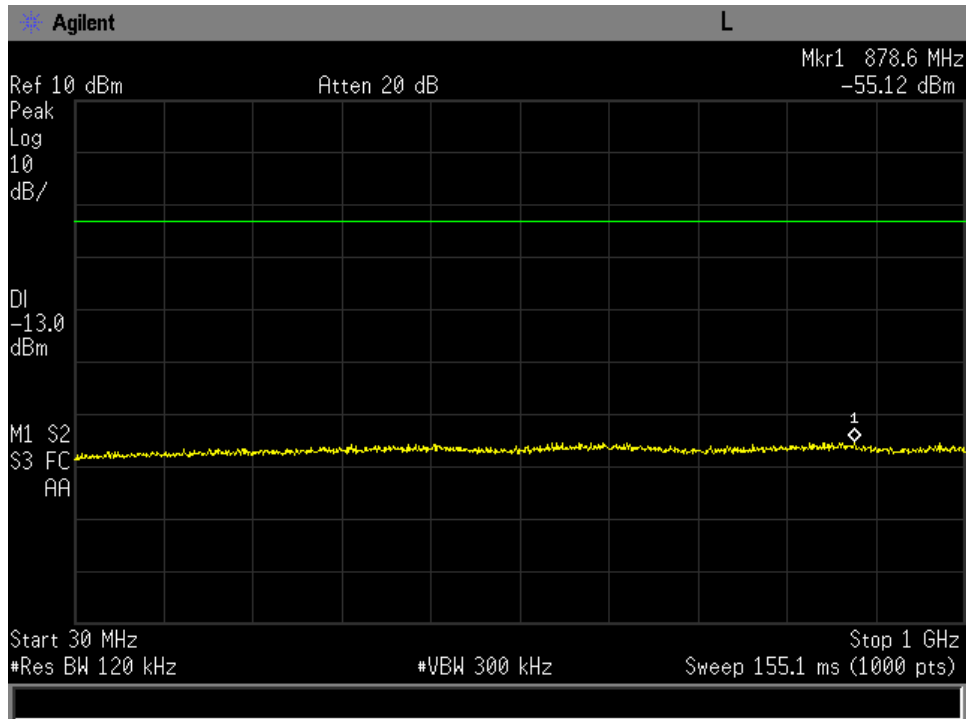

**Annex B1**  
**Conducted Spurious Emissions**  
**87.139 (a)**

30 MHz-1GHz Low Channel FR80T2.5X16

30 MHz-1GHz Low Channel FR80T2.5X32

30 MHz-1GHz Low Channel FR80T2.5X64

30 MHz-1GHz Low Channel FR80T5X16

30 MHz-1GHz Low Channel FR80T5X32

30 MHz-1GHz Low Channel FR80T5X64

30 MHz-1GHz Low Channel R20T0.5QD

30 MHz-1GHz Low Channel R20T1QD

30 MHz-1GHz Low Channel R20T2QD

30 MHz-1GHz Low Channel R20T4.5QD

30 MHz-1GHz Low Channel R5T1XD