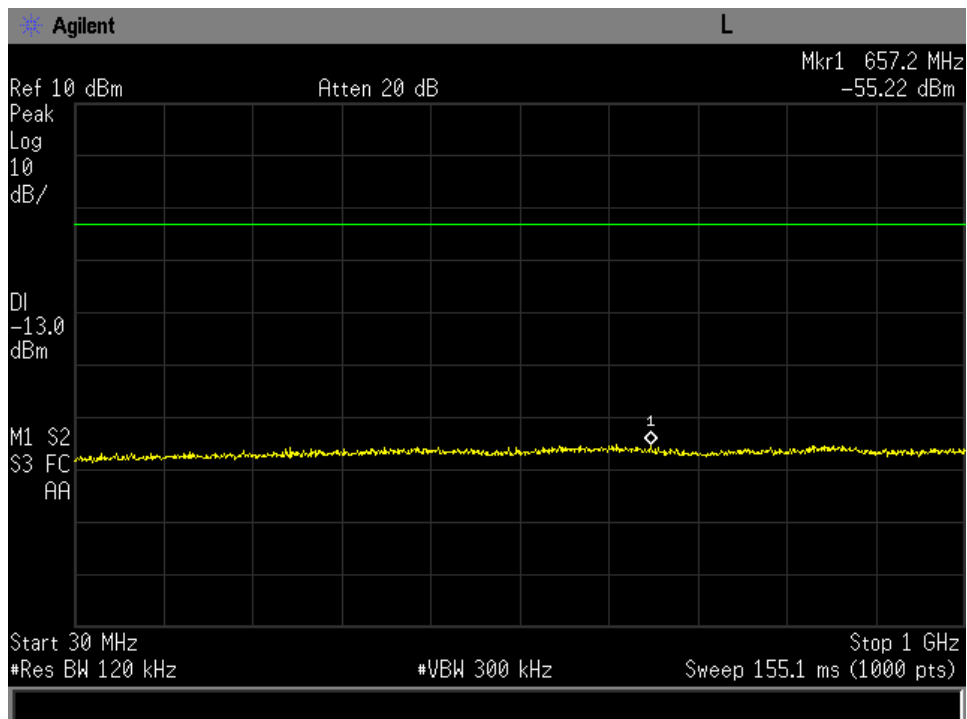

**Annex B1**  
**Conducted Spurious Emissions**  
**87.139 (a)**

30 MHz-1GHz Low Channel FR80T2.5X16

30 MHz-1GHz Low Channel FR80T2.5X32

30 MHz-1GHz Low Channel FR80T2.5X64

30 MHz-1GHz Low Channel FR80T5X16

30 MHz-1GHz Low Channel FR80T5X32

30 MHz-1GHz Low Channel FR80T5X64

30 MHz-1GHz Low Channel R20T0.5QD

30 MHz-1GHz Low Channel R20T1QD

30 MHz-1GHz Low Channel R20T2QD

30 MHz-1GHz Low Channel R20T4.5QD

30 MHz-1GHz Low Channel R5T1XD

30 MHz-1GHz Low Channel R5T2XD

30 MHz-1GHz Low Channel R5T4.5XD

30 MHz-1GHz Mid Channel FR80T2.5X16

30 MHz-1GHz Mid Channel FR80T2.5X32

30 MHz-1GHz Mid Channel FR80T2.5X64

30 MHz-1GHz Mid Channel FR80T5X16