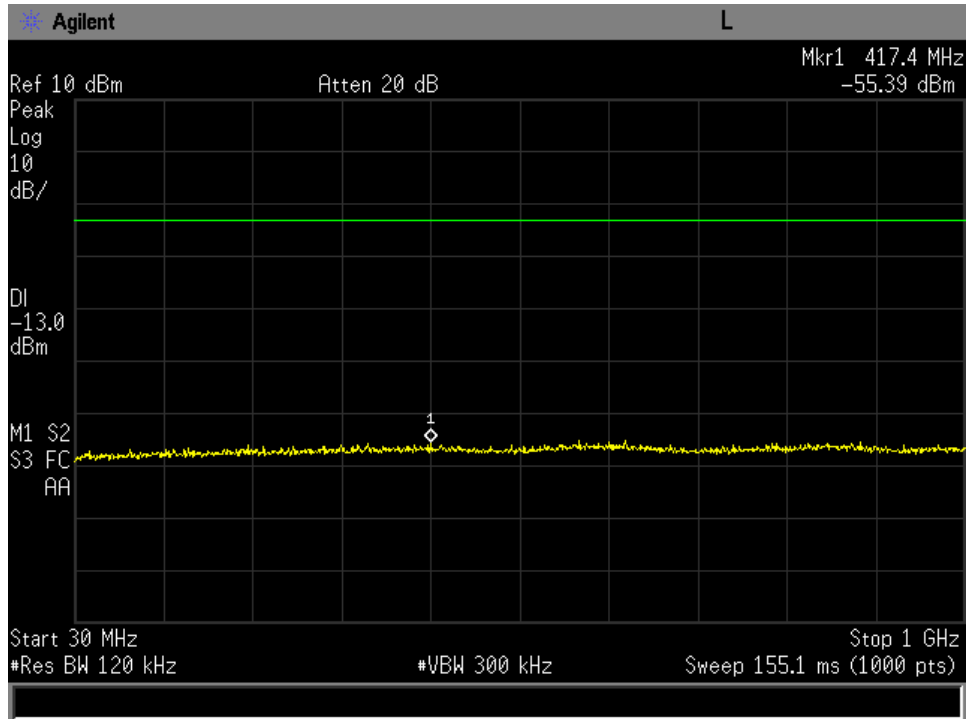

30 MHz-1GHz Low Channel R5T2XD

30 MHz-1GHz Low Channel R5T4.5XD

30 MHz-1GHz Mid Channel FR80T2.5X16

30 MHz-1GHz Mid Channel FR80T2.5X32

30 MHz-1GHz Mid Channel FR80T2.5X64

30 MHz-1GHz Mid Channel FR80T5X16