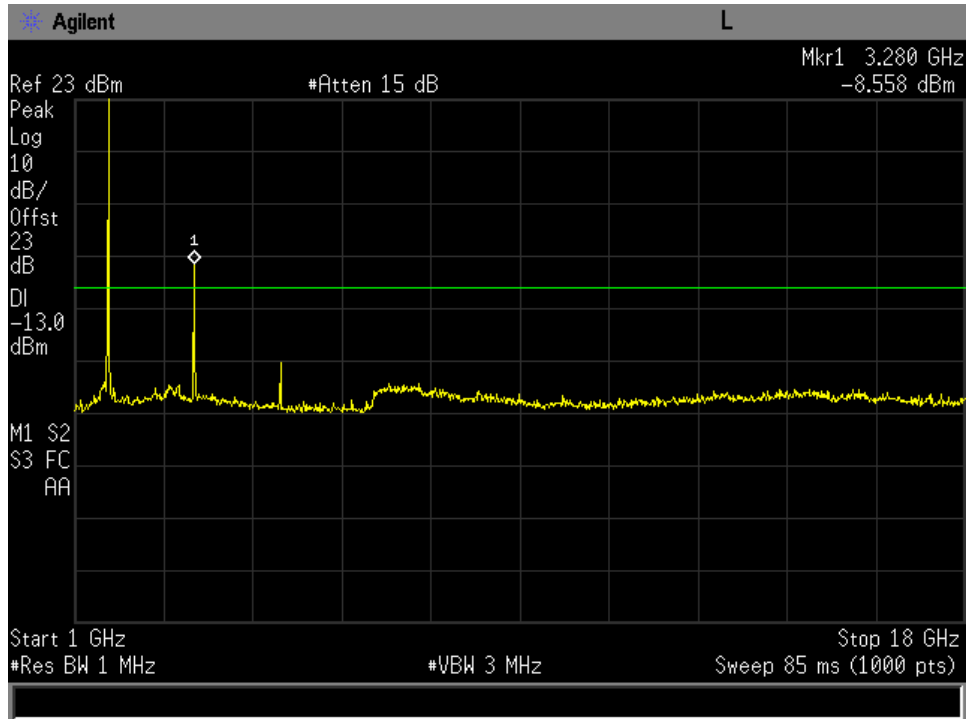

1-18 GHz low Channel R5T4.5XD

1-18 GHz Mid Channel FR80T2.5X16

1-18 GHz Mid Channel FR80T2.5X32

1-18 GHz Mid Channel FR80T2.5X64

1-18 GHz Mid Channel FR80T5X16

1-18 GHz Mid Channel FR80T5X32

1-18 GHz Mid Channel FR80T5X64

1-18 GHz Mid Channel R20T0.5QD

1-18 GHz Mid Channel R20T1QD

1-18 GHz Mid Channel R20T2QD

1-18 GHz Mid Channel R20T4.5QD

1-18 GHz Mid Channel R5T1XD

1-18 GHz Mid Channel R5T2XD

1-18 GHz Mid Channel R5T4.5XD