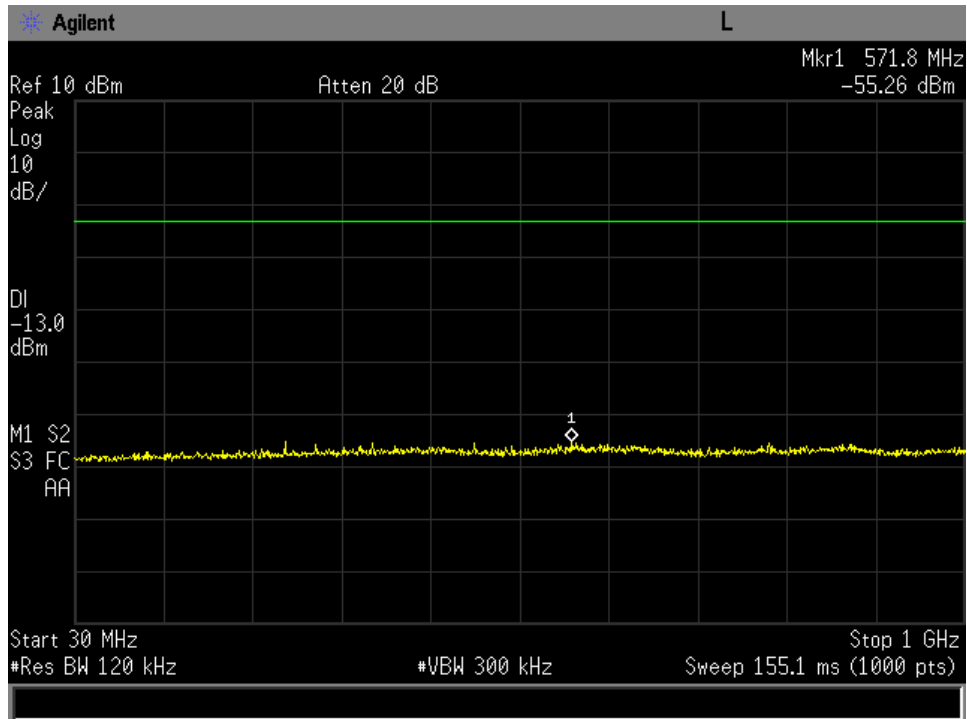

**Annex B1**  
**Conducted Spurious Emissions**  
**87.139 (a)**

30 MHz-1GHz Low Channel FR80T2.5X16

30 MHz-1GHz Low Channel FR80T2.5X32

30 MHz-1GHz Low Channel FR80T2.5X64

30 MHz-1GHz Low Channel FR80T5X16

30 MHz-1GHz Low Channel FR80T5X32

30 MHz-1GHz Low Channel FR80T5X64

30 MHz-1GHz Low Channel R20T0.5QD

30 MHz-1GHz Low Channel R20T1QD

30 MHz-1GHz Low Channel R20T2QD

30 MHz-1GHz Low Channel R20T4.5QD

30 MHz-1GHz Low Channel R5T1XD