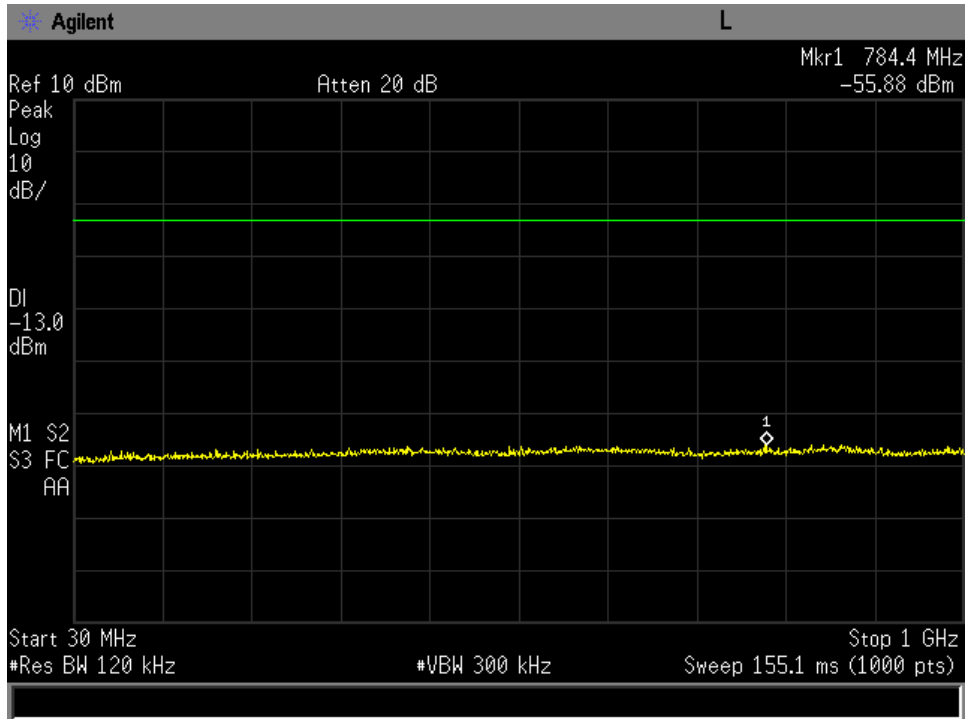

30 MHz-1GHz Mid Channel FR80T5X32

30 MHz-1GHz Mid Channel FR80T5X64

30 MHz-1GHz Mid Channel R20T0.5QD

30 MHz-1GHz Mid Channel R20T1QD

30 MHz-1GHz Mid Channel R20T2QD

30 MHz-1GHz Mid Channel R20T4.5QD

30 MHz-1GHz Mid Channel R5T1XD

30 MHz-1GHz Mid Channel R5T2XD

30 MHz-1GHz Mid Channel R5T4.5XD

1-18 GHz low Channel FR80T2.5X16

1-18 GHz low Channel FR80T2.5X32

1-18 GHz low Channel FR80T2.5X64

1-18 GHz low Channel FR80T5X16

1-18 GHz low Channel FR80T5X32