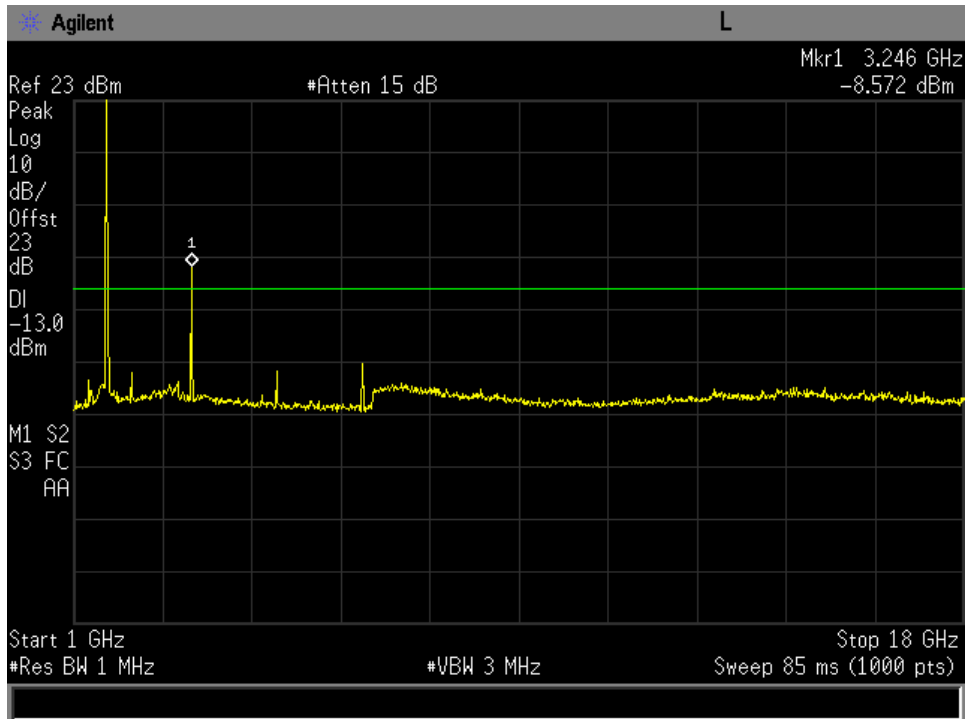

30 MHz-1GHz Mid Channel R5T2XD

30 MHz-1GHz Mid Channel R5T4.5XD

1-18 GHz low Channel FR80T2.5X16

1-18 GHz low Channel FR80T2.5X32

1-18 GHz low Channel FR80T2.5X64

1-18 GHz low Channel FR80T5X16

1-18 GHz low Channel FR80T5X32

1-18 GHz low Channel FR80T5X64

1-18 GHz low Channel R20T0.5QD

1-18 GHz low Channel R20T1QD

1-18 GHz low Channel R20T2QD

1-18 GHz low Channel R20T4.5QD

1-18 GHz low Channel R5T1XD

1-18 GHz low Channel R5T2XD