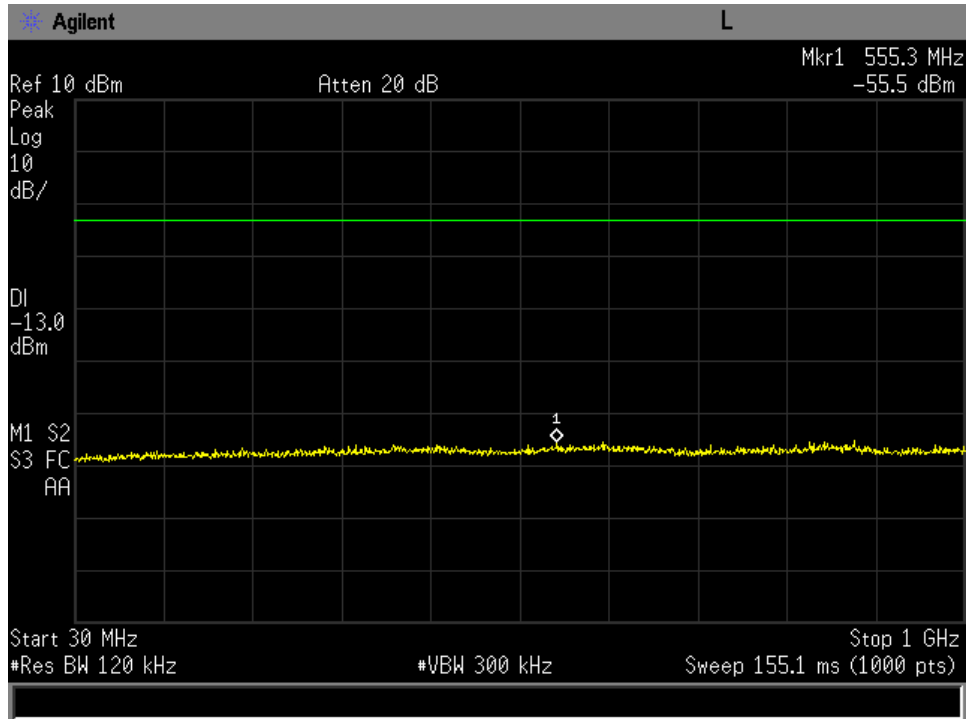

30 MHz-1GHz Low Channel R5T2XD

30 MHz-1GHz Low Channel R5T4.5XD

30 MHz-1GHz Mid Channel FR80T2.5X16

30 MHz-1GHz Mid Channel FR80T2.5X32

30 MHz-1GHz Mid Channel FR80T2.5X64

30 MHz-1GHz Mid Channel FR80T5X16