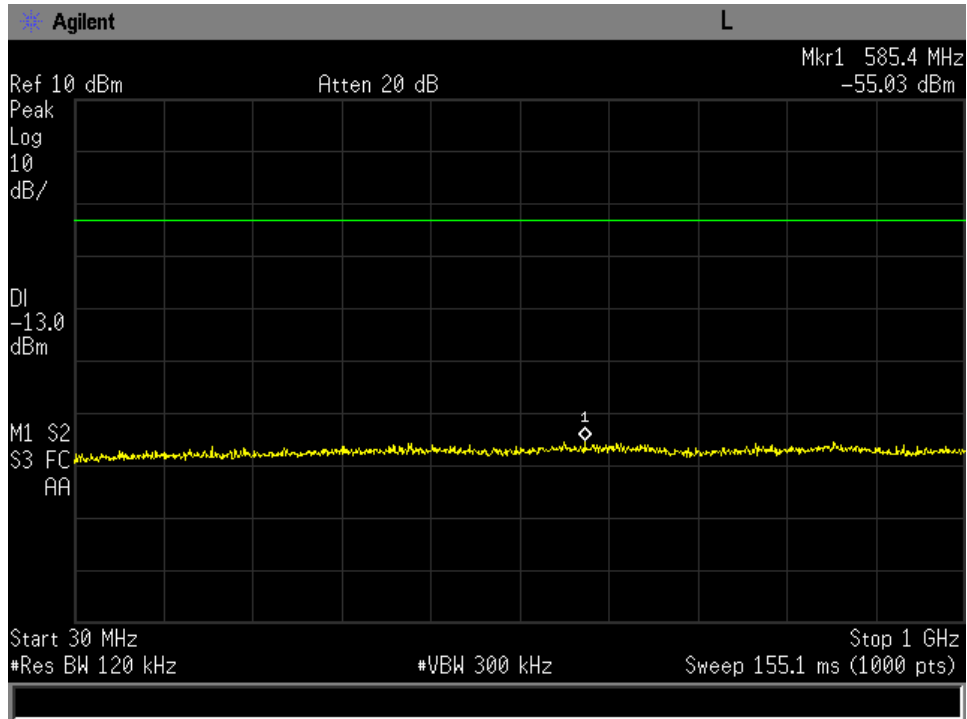

**Annex B1**  
**Conducted Spurious Emissions**  
**87.139 (a)**

30 MHz-1GHz Low Channel FR80T2.5X16

30 MHz-1GHz Low Channel FR80T2.5X32

30 MHz-1GHz Low Channel FR80T2.5X64

30 MHz-1GHz Low Channel FR80T5X16

30 MHz-1GHz Low Channel FR80T5X32

30 MHz-1GHz Low Channel FR80T5X64

30 MHz-1GHz Low Channel R20T0.5QD

30 MHz-1GHz Low Channel R20T1QD

30 MHz-1GHz Low Channel R20T2QD

30 MHz-1GHz Low Channel R20T4.5QD

30 MHz-1GHz Low Channel R5T1XD

30 MHz-1GHz Low Channel R5T2XD

30 MHz-1GHz Low Channel R5T4.5XD

30 MHz-1GHz Mid Channel FR80T2.5X16

30 MHz-1GHz Mid Channel FR80T2.5X32

30 MHz-1GHz Mid Channel FR80T2.5X64

30 MHz-1GHz Mid Channel FR80T5X16