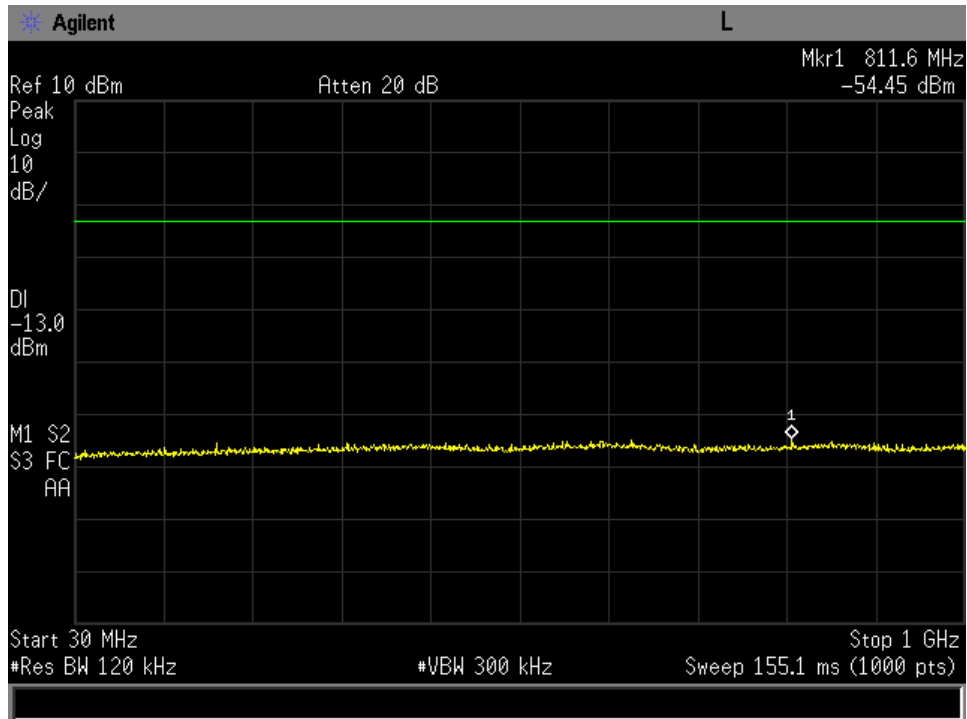

30 MHz-1GHz Mid Channel FR80T5X32