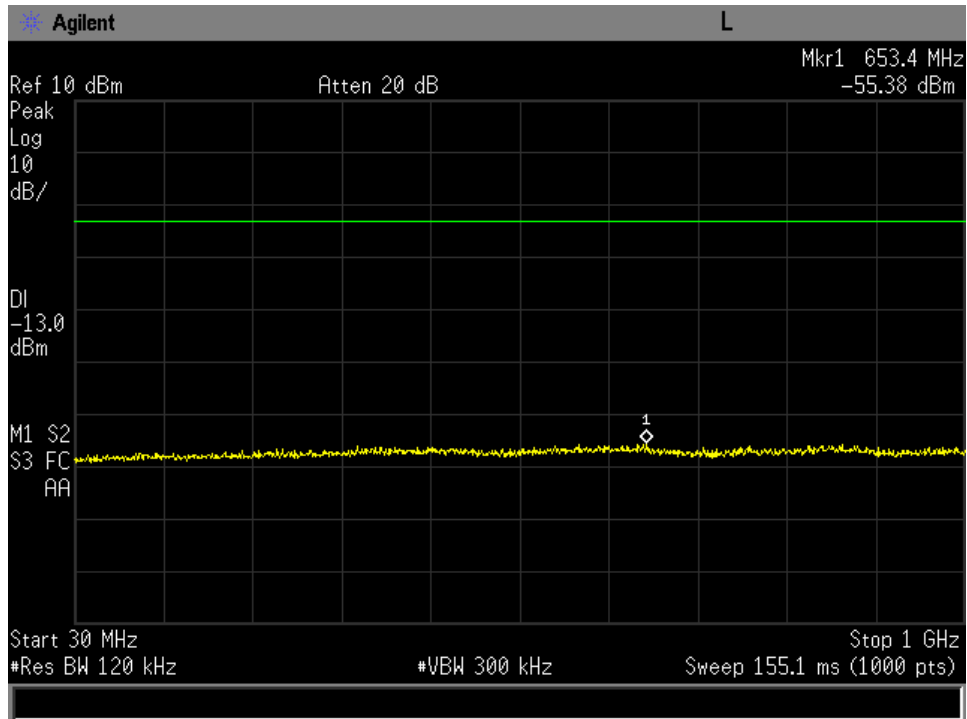

**Annex B1**  
**Conducted Spurious Emissions**  
**87.139 (a)**

30 MHz-1GHz Low Channel FR80T2.5X16

30 MHz-1GHz Low Channel FR80T2.5X32

30 MHz-1GHz Low Channel FR80T2.5X64

30 MHz-1GHz Low Channel FR80T5X16

30 MHz-1GHz Low Channel FR80T5X32

30 MHz-1GHz Low Channel FR80T5X64

30 MHz-1GHz Low Channel R20T0.5QD

30 MHz-1GHz Low Channel R20T1QD

30 MHz-1GHz Low Channel R20T2QD

30 MHz-1GHz Low Channel R20T4.5QD

30 MHz-1GHz Low Channel R5T1XD

30 MHz-1GHz Low Channel R5T2XD

30 MHz-1GHz Low Channel R5T4.5XD

30 MHz-1GHz Mid Channel FR80T2.5X16

30 MHz-1GHz Mid Channel FR80T2.5X32

30 MHz-1GHz Mid Channel FR80T2.5X64

30 MHz-1GHz Mid Channel FR80T5X16