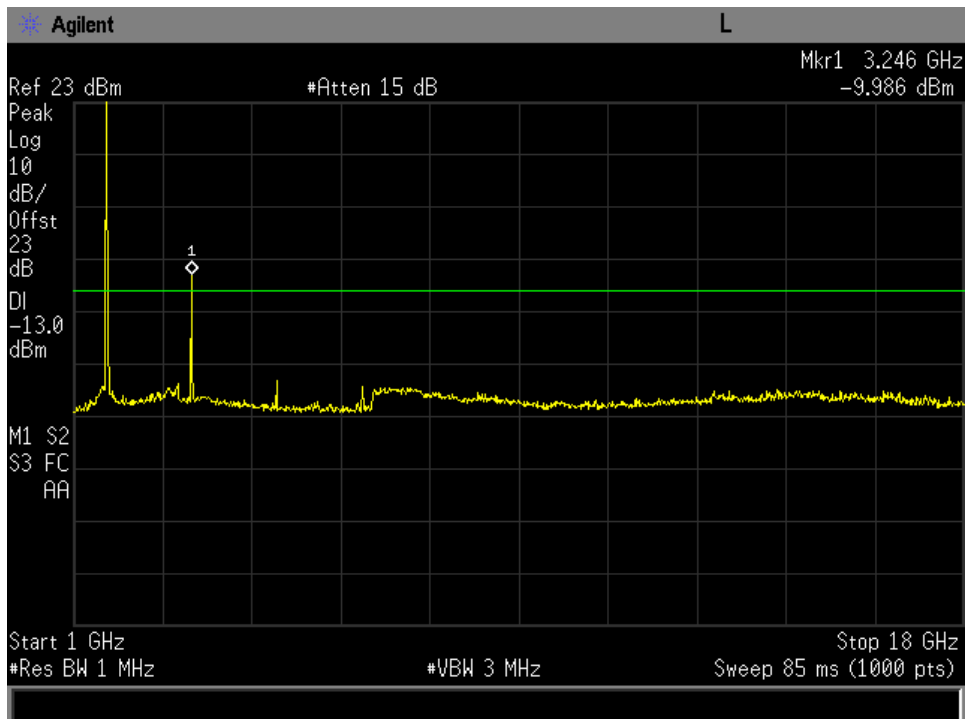

30 MHz-1GHz Mid Channel R5T2XD

30 MHz-1GHz Mid Channel R5T4.5XD

1-18 GHz low Channel FR80T2.5X16

1-18 GHz low Channel FR80T2.5X32

1-18 GHz low Channel FR80T2.5X64

1-18 GHz low Channel FR80T5X16

1-18 GHz low Channel FR80T5X32

1-18 GHz low Channel FR80T5X64

1-18 GHz low Channel R20T0.5QD

1-18 GHz low Channel R20T1QD

1-18 GHz low Channel R20T2QD

1-18 GHz low Channel R20T4.5QD

1-18 GHz low Channel R5T1XD

1-18 GHz low Channel R5T2XD