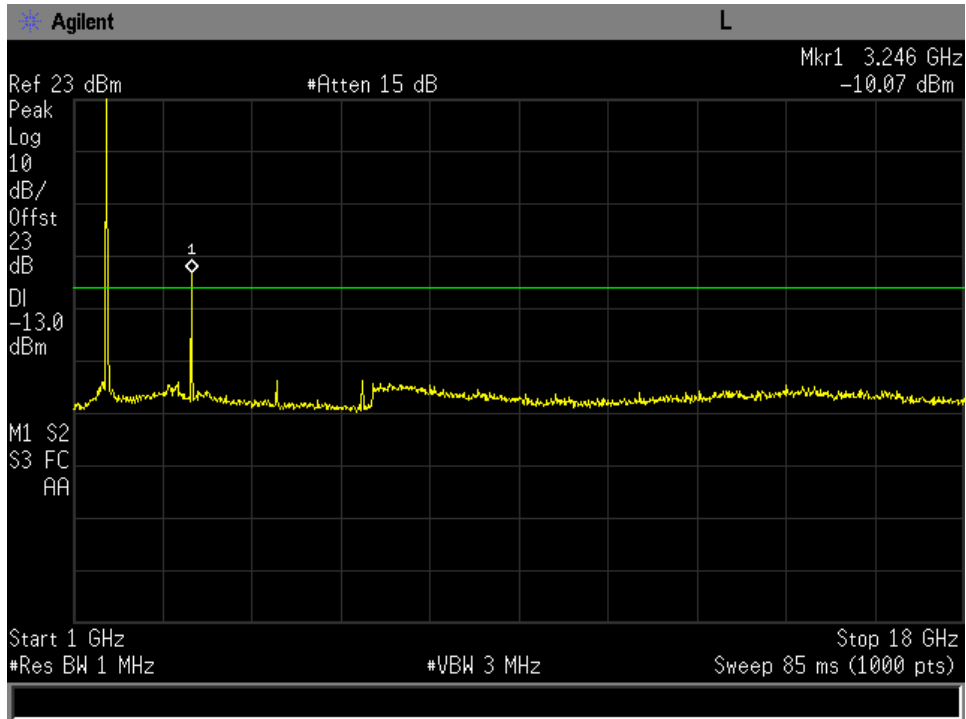

30 MHz-1GHz Mid Channel R5T2XD

30 MHz-1GHz Mid Channel R5T4.5XD

1-18 GHz low Channel FR80T2.5X16

1-18 GHz low Channel FR80T2.5X32

1-18 GHz low Channel FR80T2.5X64

1-18 GHz low Channel FR80T5X16

1-18 GHz low Channel FR80T5X32

1-18 GHz low Channel FR80T5X64

1-18 GHz low Channel R20T0.5QD

1-18 GHz low Channel R20T1QD

1-18 GHz low Channel R20T2QD

1-18 GHz low Channel R20T4.5QD

1-18 GHz low Channel R5T1XD

1-18 GHz low Channel R5T2XD