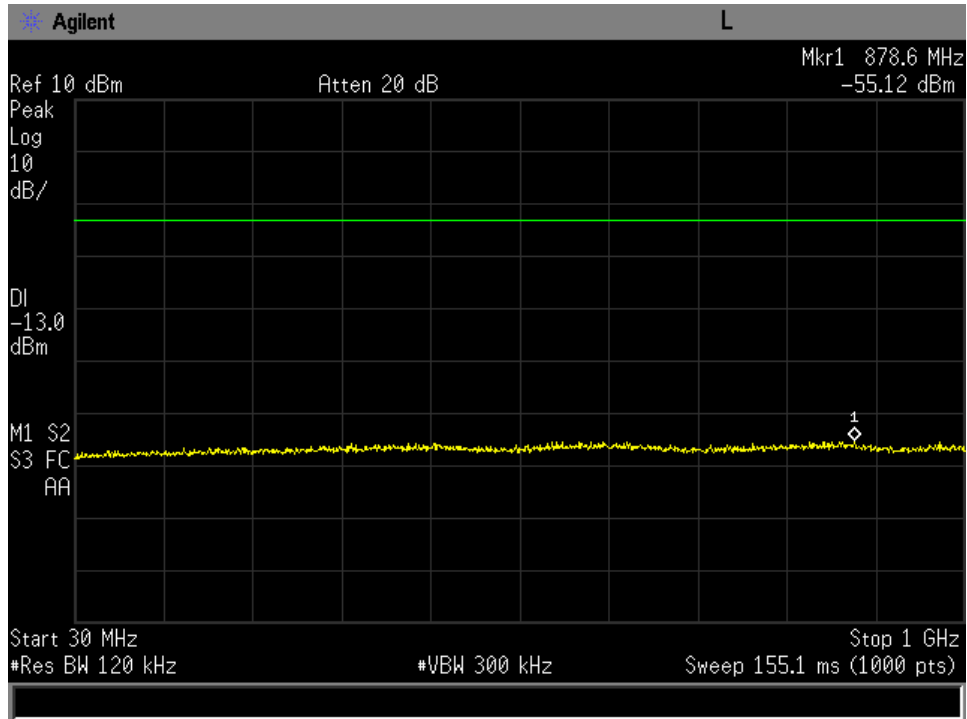

30 MHz-1GHz Mid Channel FR80T5X64