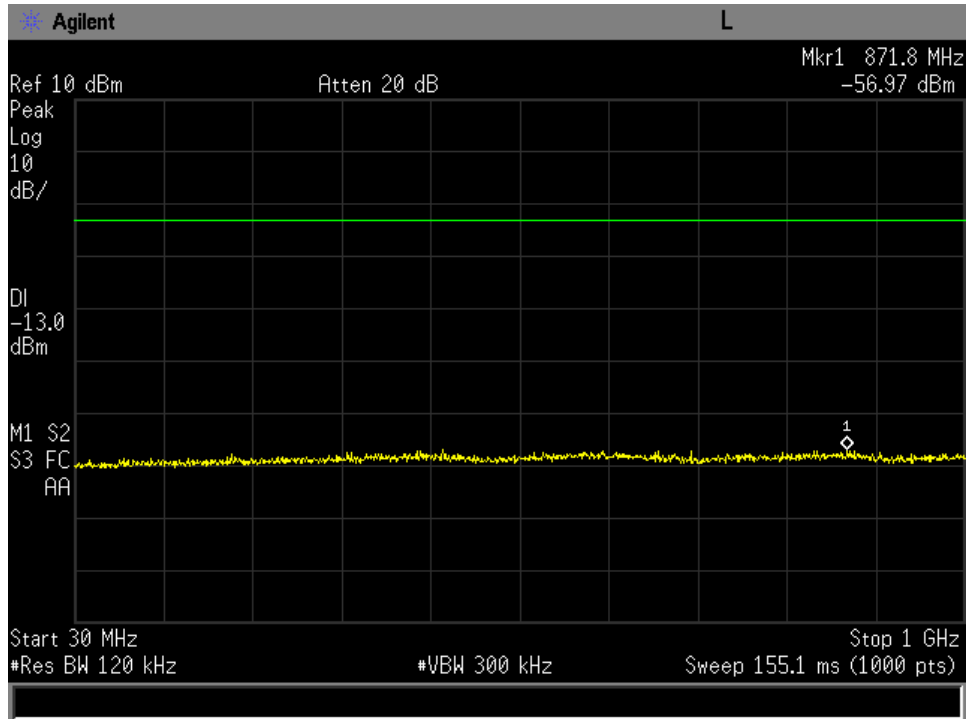

**Annex B1**  
**Conducted Spurious Emissions**  
**87.139 (a)**

30 MHz-1GHz Low Channel FR80T2.5X16

30 MHz-1GHz Low Channel FR80T2.5X32

30 MHz-1GHz Low Channel FR80T2.5X64

30 MHz-1GHz Low Channel FR80T5X16

30 MHz-1GHz Low Channel FR80T5X32

30 MHz-1GHz Low Channel FR80T5X64

30 MHz-1GHz Low Channel R20T0.5QD

30 MHz-1GHz Low Channel R20T1QD

30 MHz-1GHz Low Channel R20T2QD

30 MHz-1GHz Low Channel R20T4.5QD

30 MHz-1GHz Low Channel R5T1XD

30 MHz-1GHz Low Channel R5T2XD

30 MHz-1GHz Low Channel R5T4.5XD

30 MHz-1GHz Mid Channel FR80T2.5X16

30 MHz-1GHz Mid Channel FR80T2.5X32

30 MHz-1GHz Mid Channel FR80T2.5X64

30 MHz-1GHz Mid Channel FR80T5X16