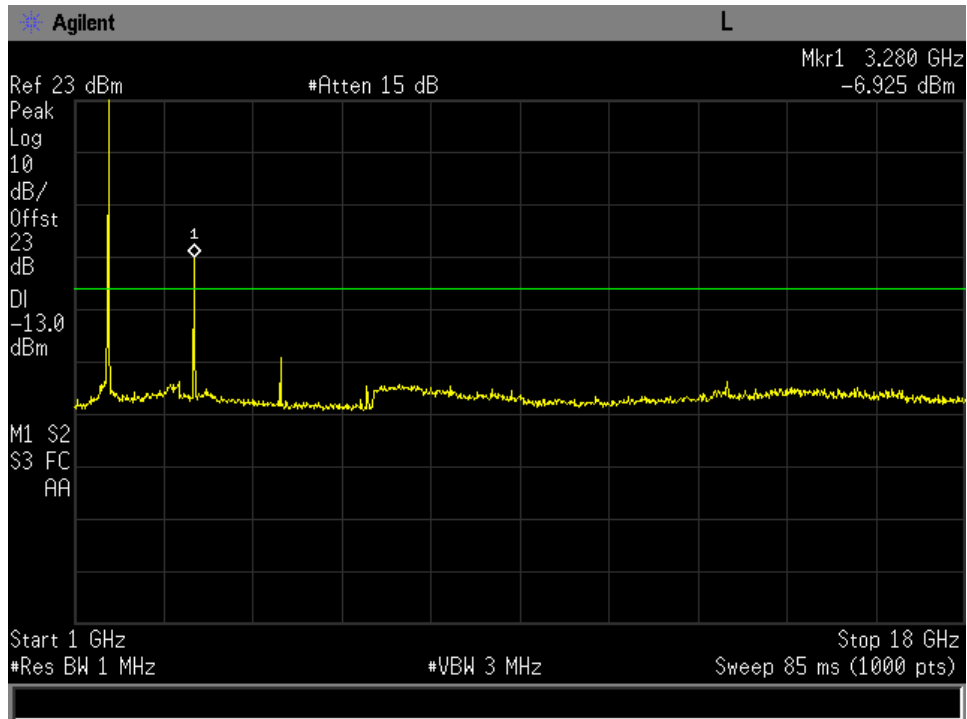

1-18 GHz low Channel R5T4.5XD

1-18 GHz Mid Channel FR80T2.5X16

1-18 GHz Mid Channel FR80T2.5X32

1-18 GHz Mid Channel FR80T2.5X64

1-18 GHz Mid Channel FR80T5X16

1-18 GHz Mid Channel FR80T5X32

1-18 GHz Mid Channel FR80T5X64

1-18 GHz Mid Channel R20T0.5QD

1-18 GHz Mid Channel R20T1QD

1-18 GHz Mid Channel R20T2QD

1-18 GHz Mid Channel R20T4.5QD

1-18 GHz Mid Channel R5T1XD

1-18 GHz Mid Channel R5T2XD

1-18 GHz Mid Channel R5T4.5XD