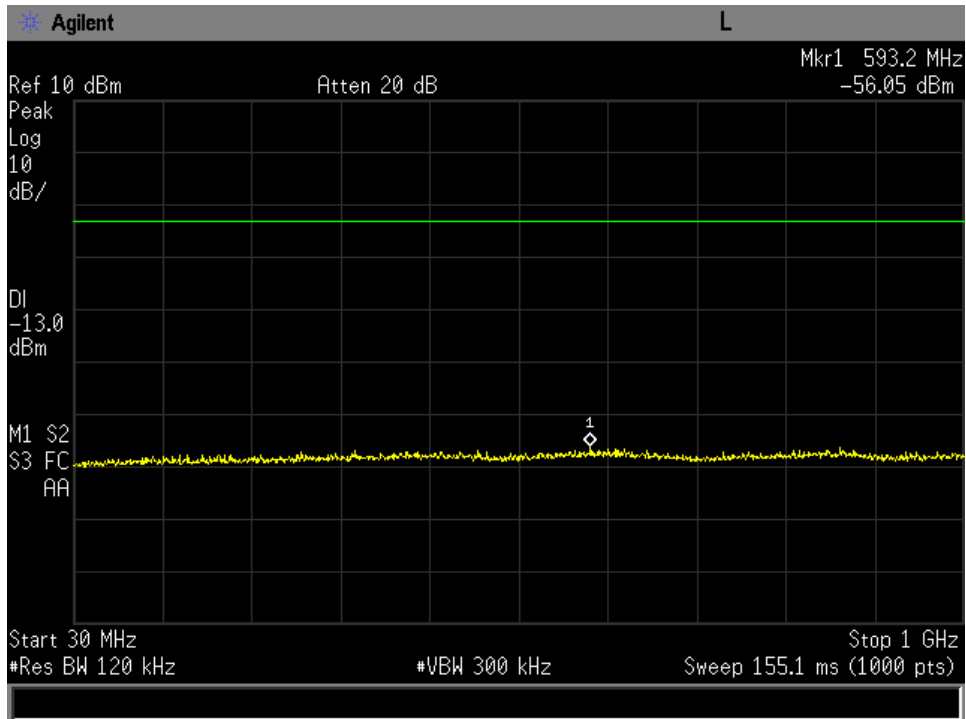

30 MHz-1GHz Mid Channel R5T4.5XD