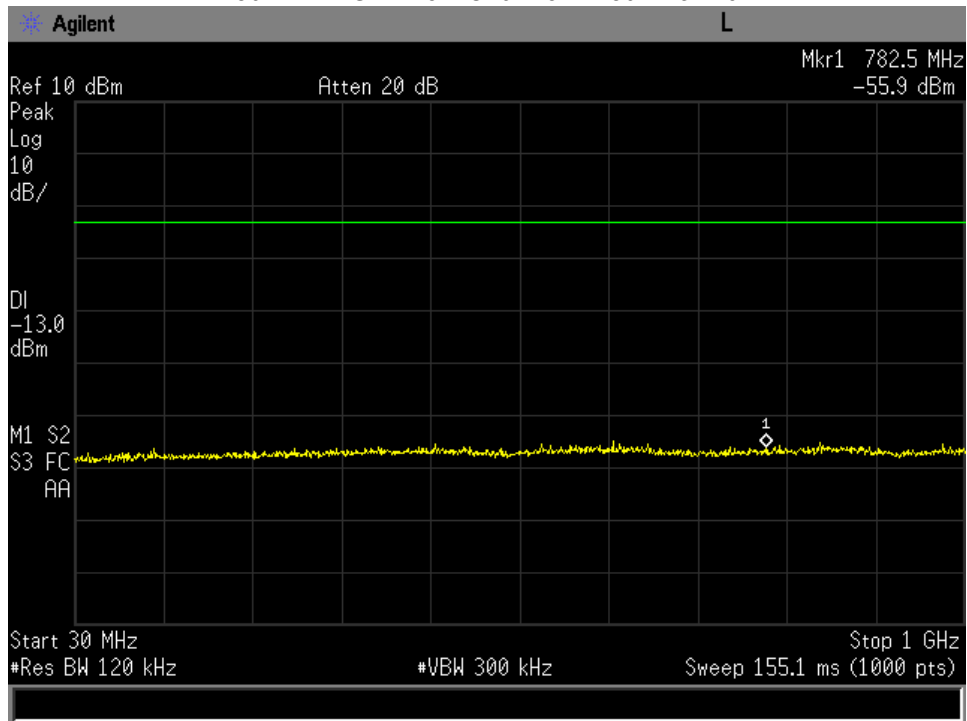

**Annex B1**  
**Conducted Spurious Emissions**  
**87.139 (a)**

30 MHz-1GHz Low Channel FR80T2.5X16

30 MHz-1GHz Low Channel FR80T2.5X32

30 MHz-1GHz Low Channel FR80T2.5X64

30 MHz-1GHz Low Channel FR80T5X16

30 MHz-1GHz Low Channel FR80T5X32

30 MHz-1GHz Low Channel FR80T5X64

30 MHz-1GHz Low Channel R20T0.5QD

30 MHz-1GHz Low Channel R20T1QD

30 MHz-1GHz Low Channel R20T2QD

30 MHz-1GHz Low Channel R20T4.5QD

30 MHz-1GHz Low Channel R5T1XD