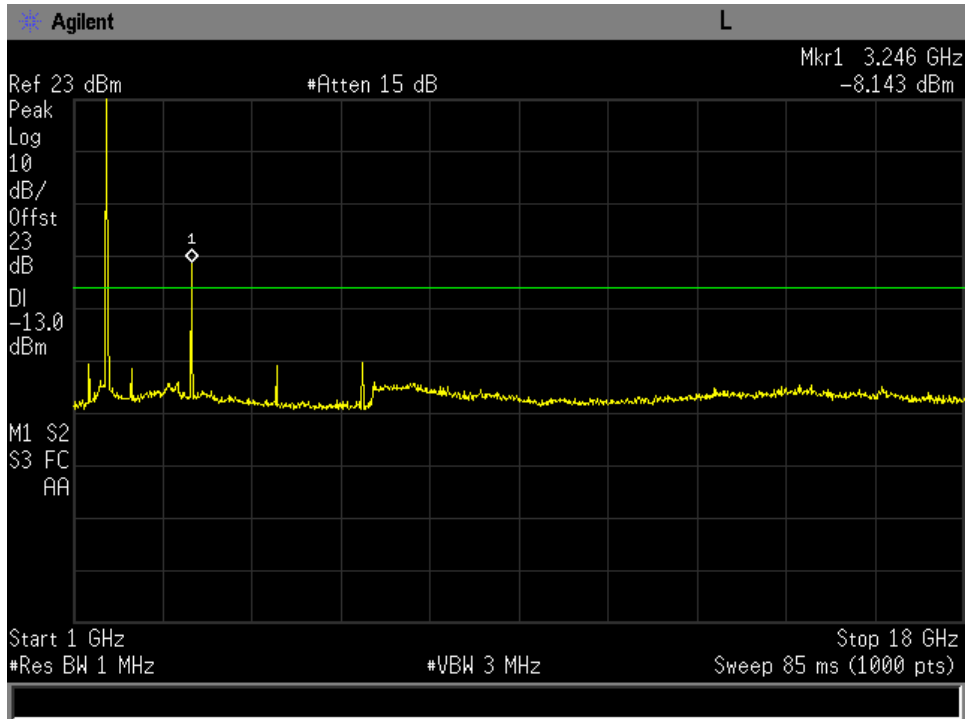

30 MHz-1GHz Mid Channel R5T2XD

30 MHz-1GHz Mid Channel R5T4.5XD

1-18 GHz low Channel FR80T2.5X16

1-18 GHz low Channel FR80T2.5X32

1-18 GHz low Channel FR80T2.5X64

1-18 GHz low Channel FR80T5X16

1-18 GHz low Channel FR80T5X32

1-18 GHz low Channel FR80T5X64

1-18 GHz low Channel R20T0.5QD

1-18 GHz low Channel R20T1QD

1-18 GHz low Channel R20T2QD

1-18 GHz low Channel R20T4.5QD

1-18 GHz low Channel R5T1XD

1-18 GHz low Channel R5T2XD