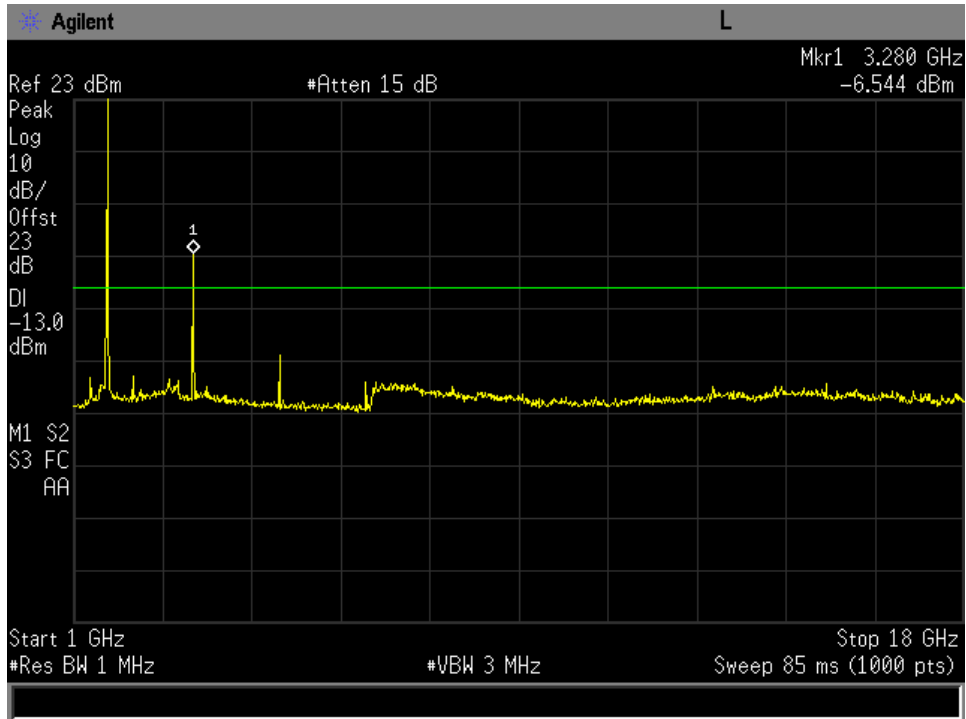

1-18 GHz Mid Channel R20T1QD