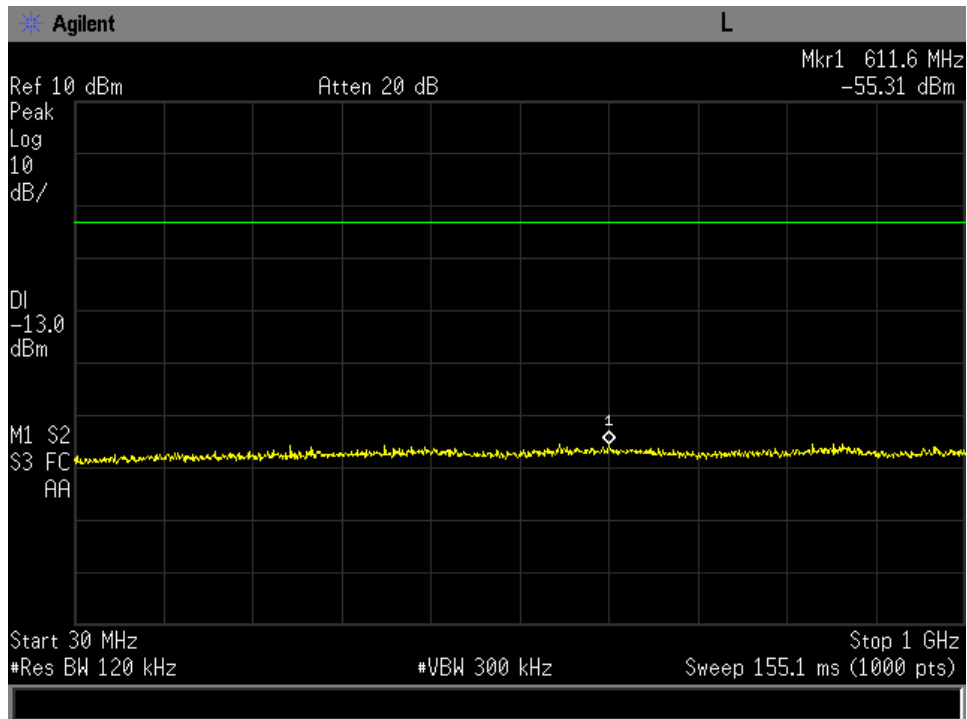

**Annex B1**  
**Conducted Spurious Emissions**  
**87.139 (a)**

30 MHz-1GHz Low Channel FR80T2.5X16

30 MHz-1GHz Low Channel FR80T2.5X32

30 MHz-1GHz Low Channel FR80T2.5X64

30 MHz-1GHz Low Channel FR80T5X16

30 MHz-1GHz Low Channel FR80T5X32

30 MHz-1GHz Low Channel FR80T5X64

30 MHz-1GHz Low Channel R20T0.5QD

30 MHz-1GHz Low Channel R20T1QD

30 MHz-1GHz Low Channel R20T2QD

30 MHz-1GHz Low Channel R20T4.5QD

30 MHz-1GHz Low Channel R5T1XD