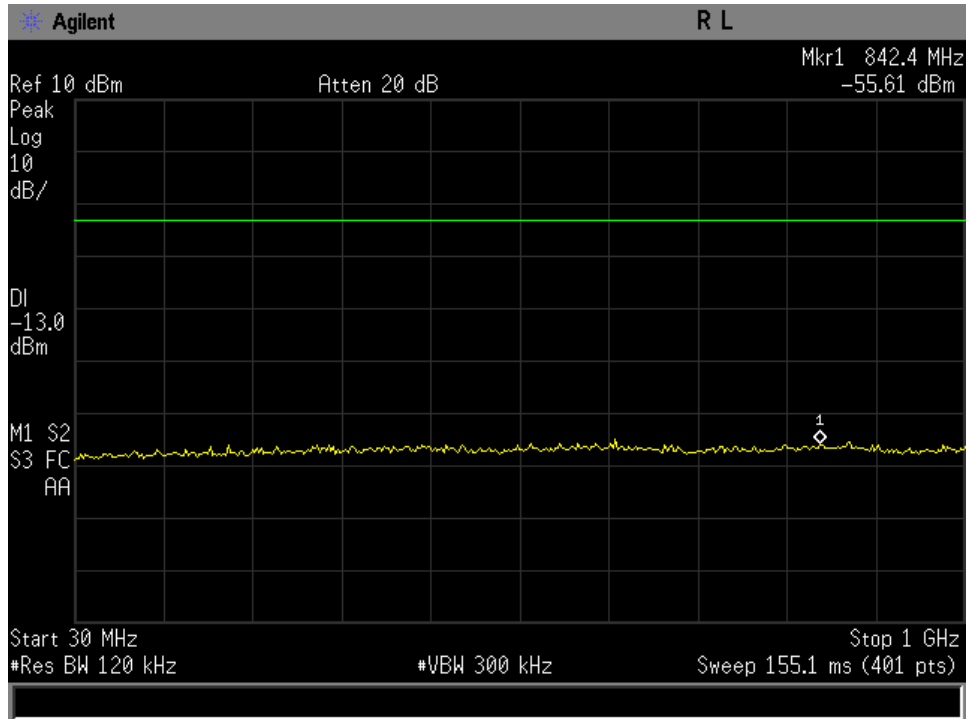

**Annex B1**  
**Conducted Spurious Emissions**  
**87.139 (a)**

30 MHz-1GHz Low Channel FR80T2.5X16

30 MHz-1GHz Low Channel FR80T2.5X32

30 MHz-1GHz Low Channel FR80T2.5X64

30 MHz-1GHz Low Channel FR80T5X16

30 MHz-1GHz Low Channel FR80T5X32

30 MHz-1GHz Low Channel FR80T5X64

30 MHz-1GHz Low Channel R20T0.5QD

30 MHz-1GHz Low Channel R20T1QD

30 MHz-1GHz Low Channel R20T2QD

30 MHz-1GHz Low Channel R20T4.5QD

30 MHz-1GHz Low Channel R5T1XD

30 MHz-1GHz Low Channel R5T2XD

30 MHz-1GHz Low Channel R5T4.5XD

30 MHz-1GHz Mid Channel FR80T2.5X16

30 MHz-1GHz Mid Channel FR80T2.5X32

30 MHz-1GHz Mid Channel FR80T2.5X64

30 MHz-1GHz Mid Channel FR80T5X16