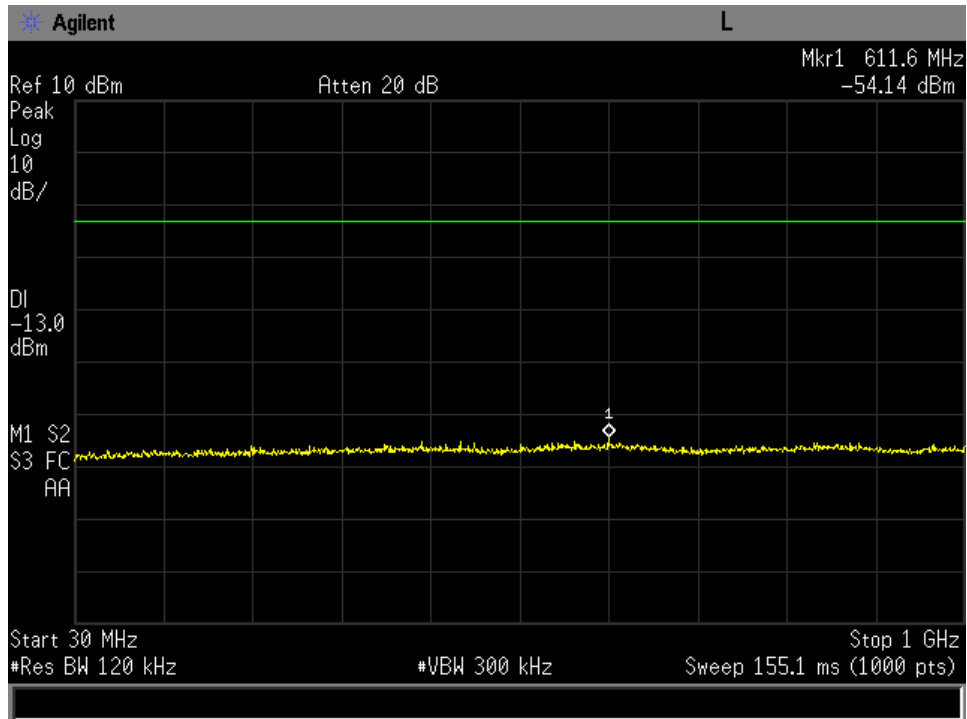

30 MHz-1GHz Mid Channel FR80T5X32

30 MHz-1GHz Mid Channel FR80T5X64

30 MHz-1GHz Mid Channel R20T0.5QD

30 MHz-1GHz Mid Channel R20T1QD

30 MHz-1GHz Mid Channel R20T2QD

30 MHz-1GHz Mid Channel R20T4.5QD

30 MHz-1GHz Mid Channel R5T1XD

30 MHz-1GHz Mid Channel R5T2XD

30 MHz-1GHz Mid Channel R5T4.5XD

1-18 GHz low Channel FR80T2.5X16

1-18 GHz low Channel FR80T2.5X32

1-18 GHz low Channel FR80T2.5X64

1-18 GHz low Channel FR80T5X16

1-18 GHz low Channel FR80T5X32