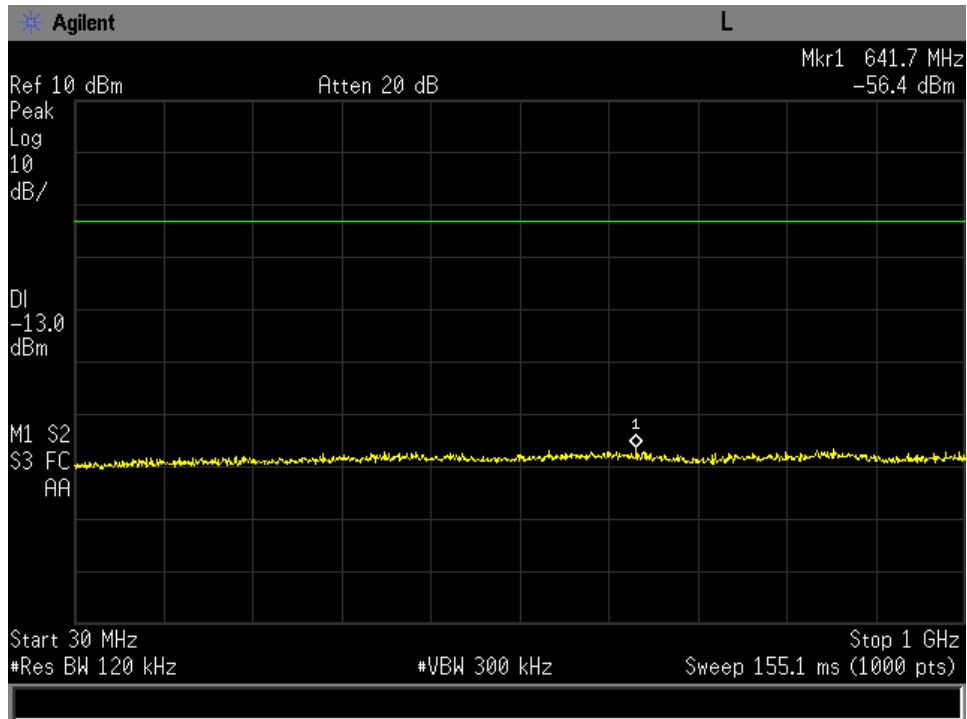

30 MHz-1GHz Mid Channel R20T0.5QD