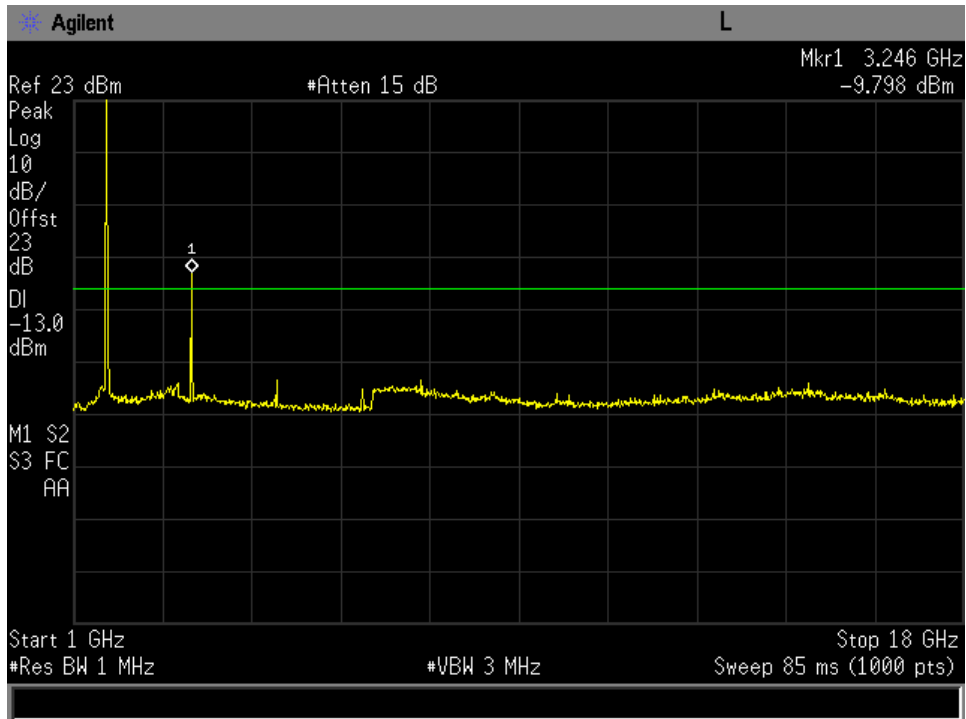

30 MHz-1GHz Mid Channel R5T2XD

30 MHz-1GHz Mid Channel R5T4.5XD

1-18 GHz low Channel FR80T2.5X16

1-18 GHz low Channel FR80T2.5X32

1-18 GHz low Channel FR80T2.5X64

1-18 GHz low Channel FR80T5X16

1-18 GHz low Channel FR80T5X32

1-18 GHz low Channel FR80T5X64

1-18 GHz low Channel R20T0.5QD

1-18 GHz low Channel R20T1QD

1-18 GHz low Channel R20T2QD

1-18 GHz low Channel R20T4.5QD

1-18 GHz low Channel R5T1XD

1-18 GHz low Channel R5T2XD