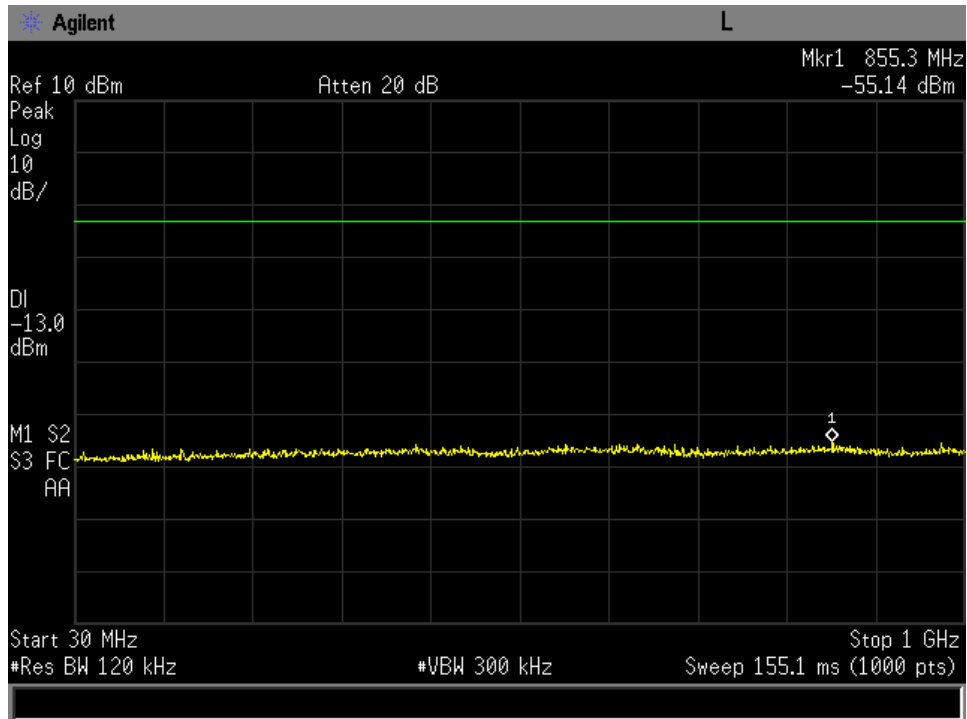

30 MHz-1GHz Low Channel R5T2XD

30 MHz-1GHz Low Channel R5T4.5XD

30 MHz-1GHz Mid Channel FR80T2.5X16

30 MHz-1GHz Mid Channel FR80T2.5X32

30 MHz-1GHz Mid Channel FR80T2.5X64

30 MHz-1GHz Mid Channel FR80T5X16