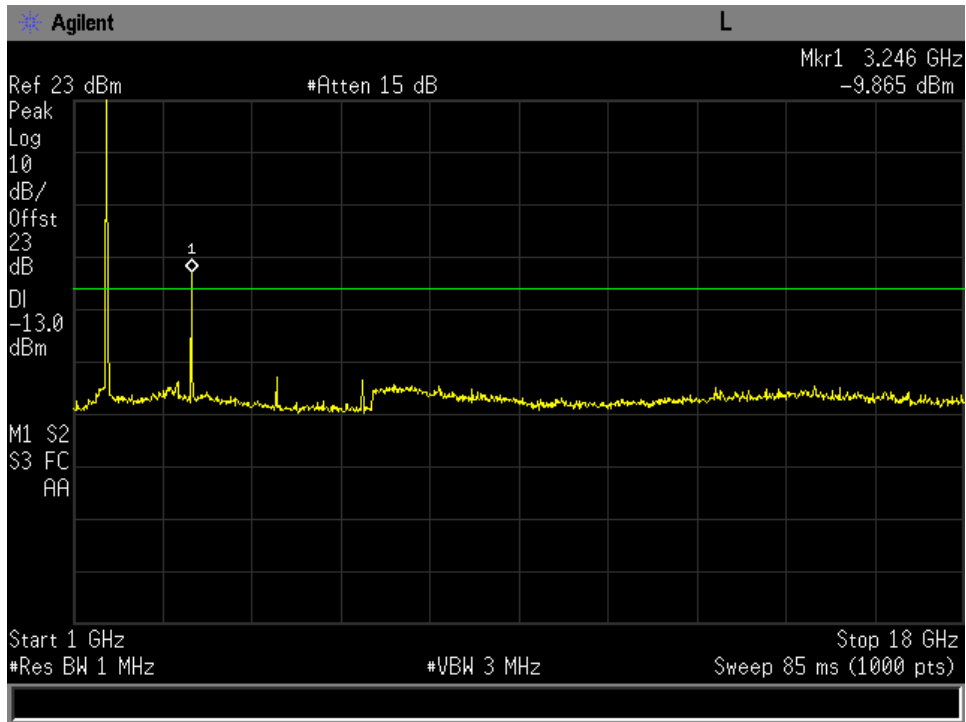

30 MHz-1GHz Mid Channel R5T2XD

30 MHz-1GHz Mid Channel R5T4.5XD

1-18 GHz low Channel FR80T2.5X16

1-18 GHz low Channel FR80T2.5X32

1-18 GHz low Channel FR80T2.5X64

1-18 GHz low Channel FR80T5X16

1-18 GHz low Channel FR80T5X32

1-18 GHz low Channel FR80T5X64

1-18 GHz low Channel R20T0.5QD

1-18 GHz low Channel R20T1QD

1-18 GHz low Channel R20T2QD

1-18 GHz low Channel R20T4.5QD

1-18 GHz low Channel R5T1XD

1-18 GHz low Channel R5T2XD