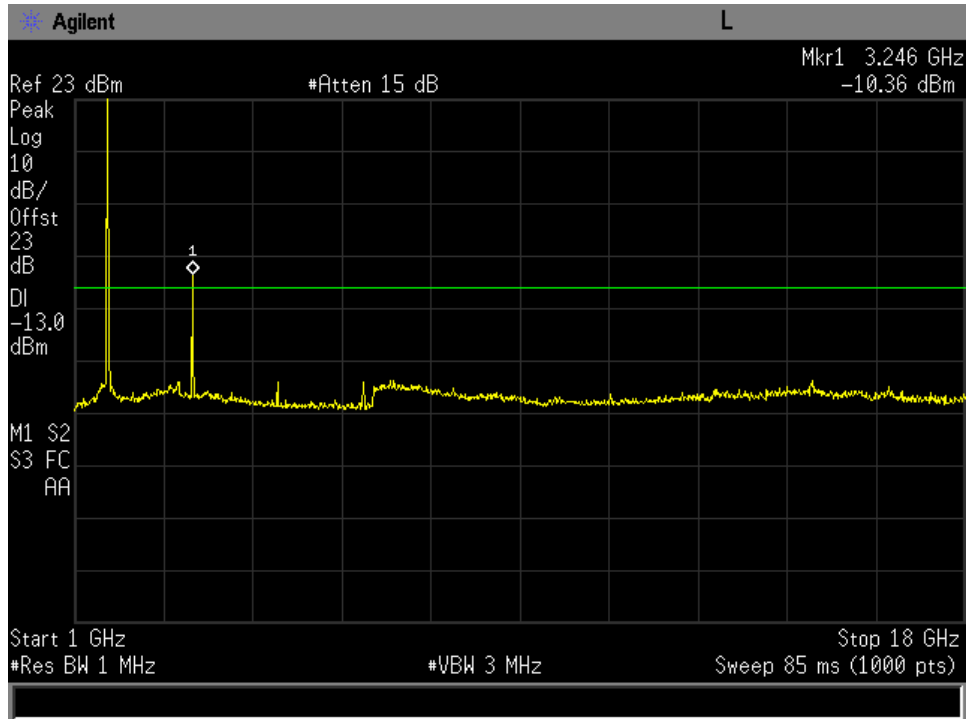

1-18 GHz low Channel FR80T5X64

1-18 GHz low Channel R20T0.5QD

1-18 GHz low Channel R20T1QD

1-18 GHz low Channel R20T2QD

1-18 GHz low Channel R20T4.5QD

1-18 GHz low Channel R5T1XD

1-18 GHz low Channel R5T2XD

1-18 GHz low Channel R5T4.5XD

1-18 GHz Mid Channel FR80T2.5X16

1-18 GHz Mid Channel FR80T2.5X32

1-18 GHz Mid Channel FR80T2.5X64

1-18 GHz Mid Channel FR80T5X16

1-18 GHz Mid Channel FR80T5X32

1-18 GHz Mid Channel FR80T5X64