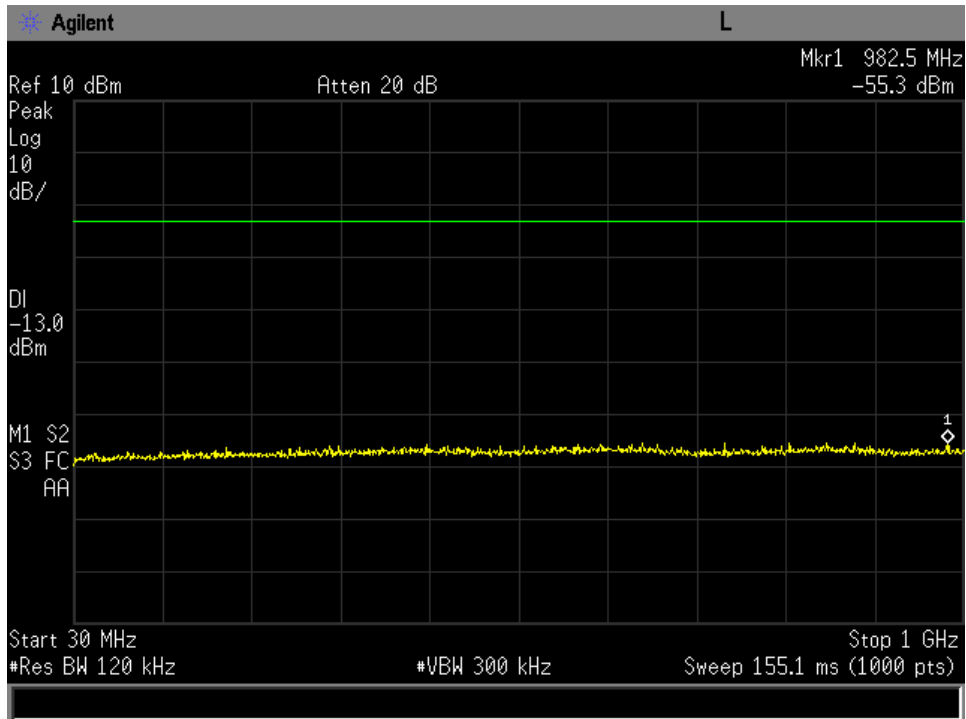

30 MHz-1GHz Mid Channel FR80T5X32

30 MHz-1GHz Mid Channel FR80T5X64

30 MHz-1GHz Mid Channel R20T0.5QD

30 MHz-1GHz Mid Channel R20T1QD

30 MHz-1GHz Mid Channel R20T2QD

30 MHz-1GHz Mid Channel R20T4.5QD

30 MHz-1GHz Mid Channel R5T1XD

30 MHz-1GHz Mid Channel R5T2XD

30 MHz-1GHz Mid Channel R5T4.5XD

1-18 GHz low Channel FR80T2.5X16

1-18 GHz low Channel FR80T2.5X32

1-18 GHz low Channel FR80T2.5X64

1-18 GHz low Channel FR80T5X16

1-18 GHz low Channel FR80T5X32