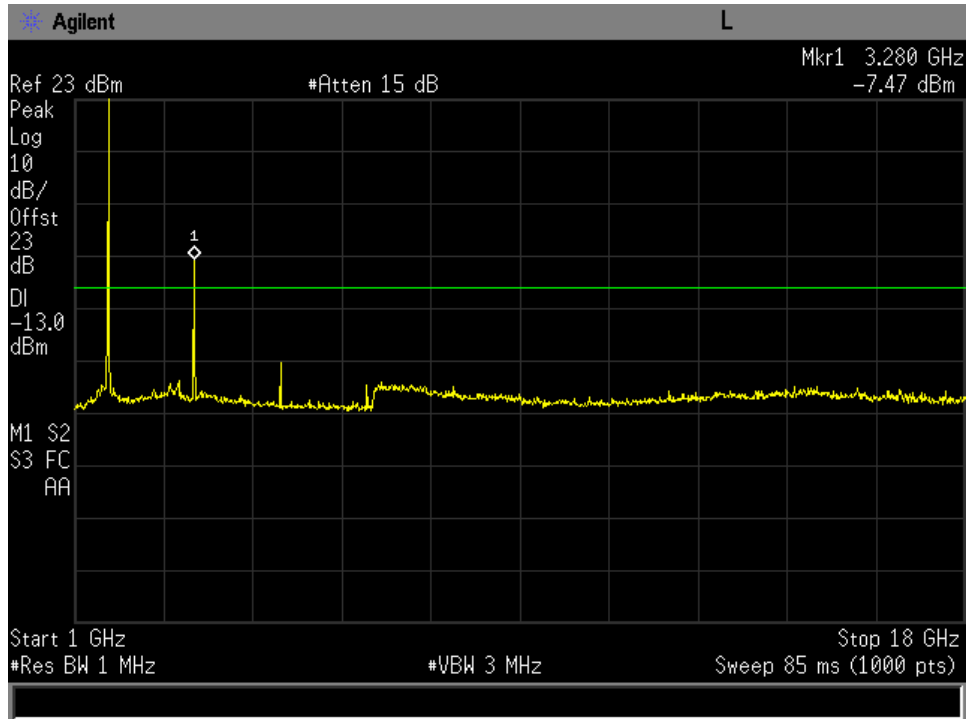

1-18 GHz low Channel R5T4.5XD

1-18 GHz Mid Channel FR80T2.5X16

1-18 GHz Mid Channel FR80T2.5X32

1-18 GHz Mid Channel FR80T2.5X64

1-18 GHz Mid Channel FR80T5X16

1-18 GHz Mid Channel FR80T5X32

1-18 GHz Mid Channel FR80T5X64