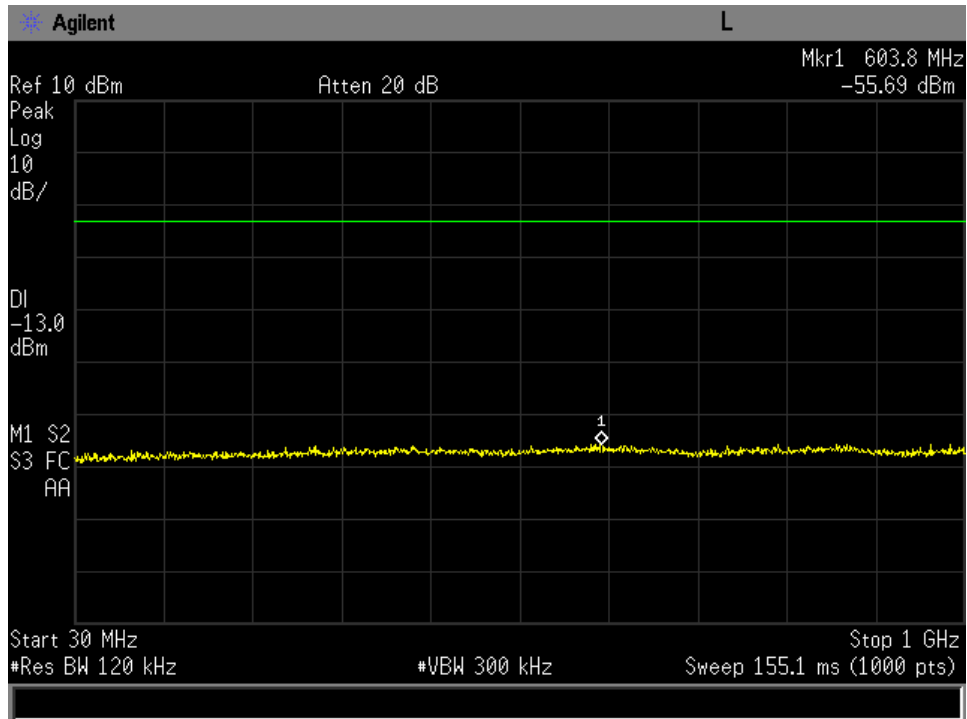

**Annex B1**  
**Conducted Spurious Emissions**  
**87.139 (a)**

30 MHz-1GHz Low Channel FR80T2.5X16

30 MHz-1GHz Low Channel FR80T2.5X32

30 MHz-1GHz Low Channel FR80T2.5X64

30 MHz-1GHz Low Channel FR80T5X16

30 MHz-1GHz Low Channel FR80T5X32

30 MHz-1GHz Low Channel FR80T5X64

30 MHz-1GHz Low Channel R20T0.5QD

30 MHz-1GHz Low Channel R20T1QD

30 MHz-1GHz Low Channel R20T2QD

30 MHz-1GHz Low Channel R20T4.5QD

30 MHz-1GHz Low Channel R5T1XD

30 MHz-1GHz Low Channel R5T2XD

30 MHz-1GHz Low Channel R5T4.5XD

30 MHz-1GHz Mid Channel FR80T2.5X16

30 MHz-1GHz Mid Channel FR80T2.5X32

30 MHz-1GHz Mid Channel FR80T2.5X64

30 MHz-1GHz Mid Channel FR80T5X16