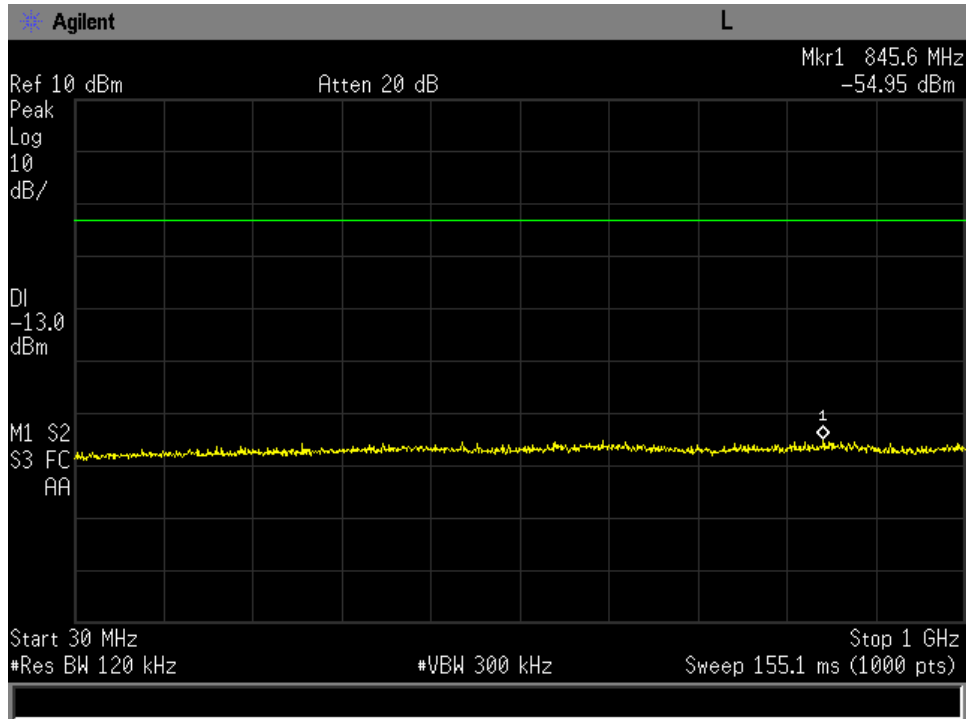

**Annex B1**  
**Conducted Spurious Emissions**  
**87.139 (a)**

30 MHz-1GHz Low Channel FR80T2.5X16

30 MHz-1GHz Low Channel FR80T2.5X32

30 MHz-1GHz Low Channel FR80T2.5X64

30 MHz-1GHz Low Channel FR80T5X16

30 MHz-1GHz Low Channel FR80T5X32

30 MHz-1GHz Low Channel FR80T5X64

30 MHz-1GHz Low Channel R20T0.5QD

30 MHz-1GHz Low Channel R20T1QD

30 MHz-1GHz Low Channel R20T2QD

30 MHz-1GHz Low Channel R20T4.5QD

30 MHz-1GHz Low Channel R5T1XD