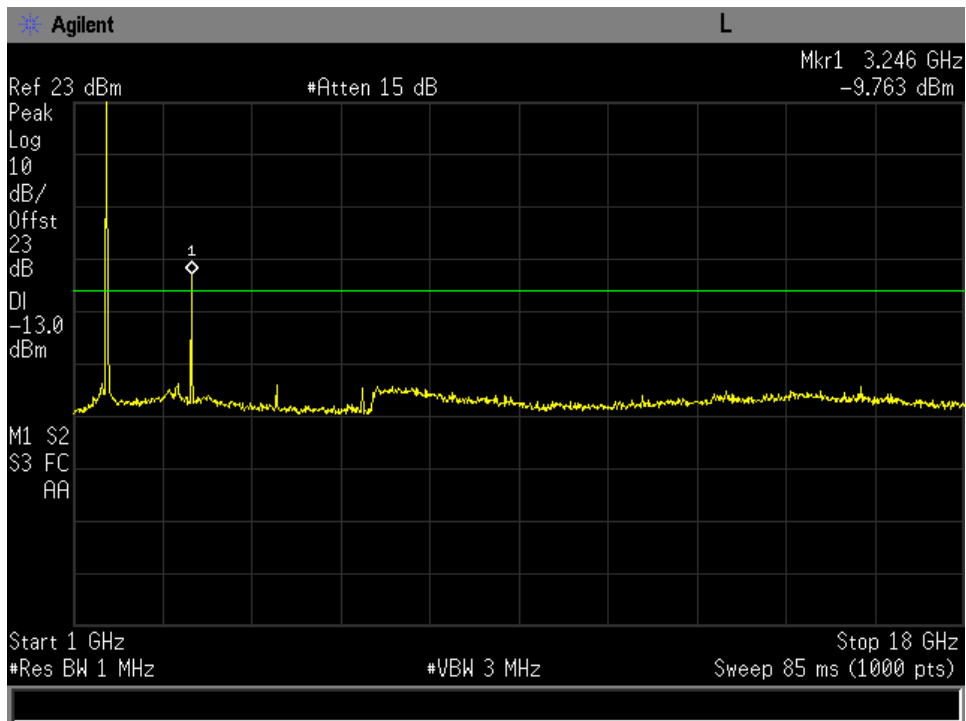

30 MHz-1GHz Mid Channel R5T2XD

30 MHz-1GHz Mid Channel R5T4.5XD

1-18 GHz low Channel FR80T2.5X16

1-18 GHz low Channel FR80T2.5X32

1-18 GHz low Channel FR80T2.5X64

1-18 GHz low Channel FR80T5X16

1-18 GHz low Channel FR80T5X32

1-18 GHz low Channel FR80T5X64

1-18 GHz low Channel R20T0.5QD

1-18 GHz low Channel R20T1QD

1-18 GHz low Channel R20T2QD

1-18 GHz low Channel R20T4.5QD

1-18 GHz low Channel R5T1XD

1-18 GHz low Channel R5T2XD