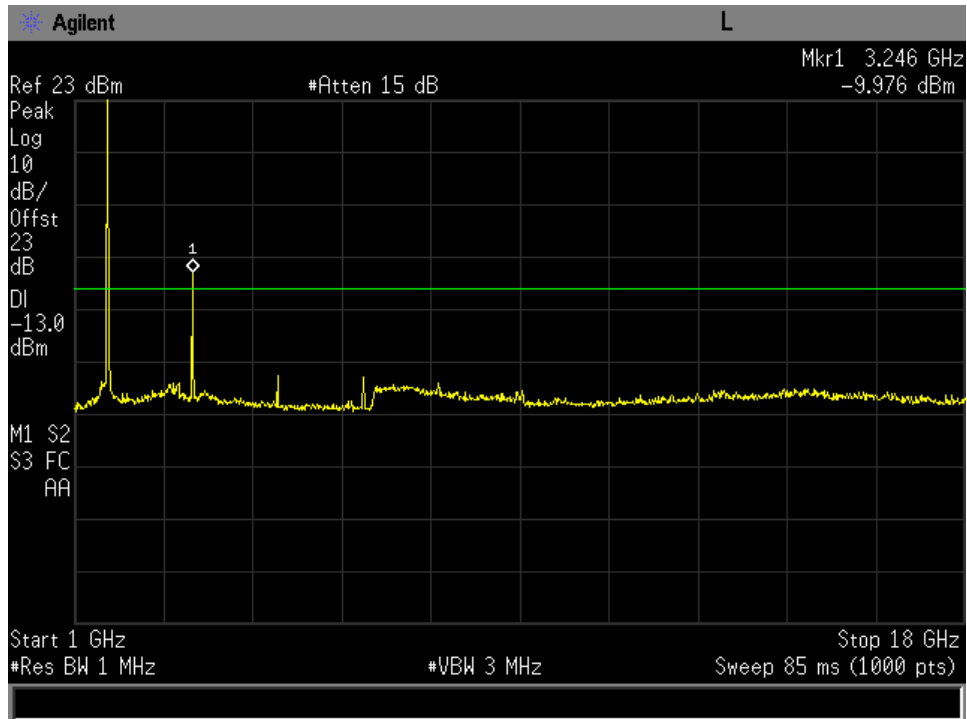

1-18 GHz low Channel FR80T5X64

1-18 GHz low Channel R20T0.5QD

1-18 GHz low Channel R20T1QD

1-18 GHz low Channel R20T2QD

1-18 GHz low Channel R20T4.5QD

1-18 GHz low Channel R5T1XD

1-18 GHz low Channel R5T2XD

1-18 GHz low Channel R5T4.5XD

1-18 GHz Mid Channel FR80T2.5X16

1-18 GHz Mid Channel FR80T2.5X32

1-18 GHz Mid Channel FR80T2.5X64

1-18 GHz Mid Channel FR80T5X16

1-18 GHz Mid Channel FR80T5X32

1-18 GHz Mid Channel FR80T5X64