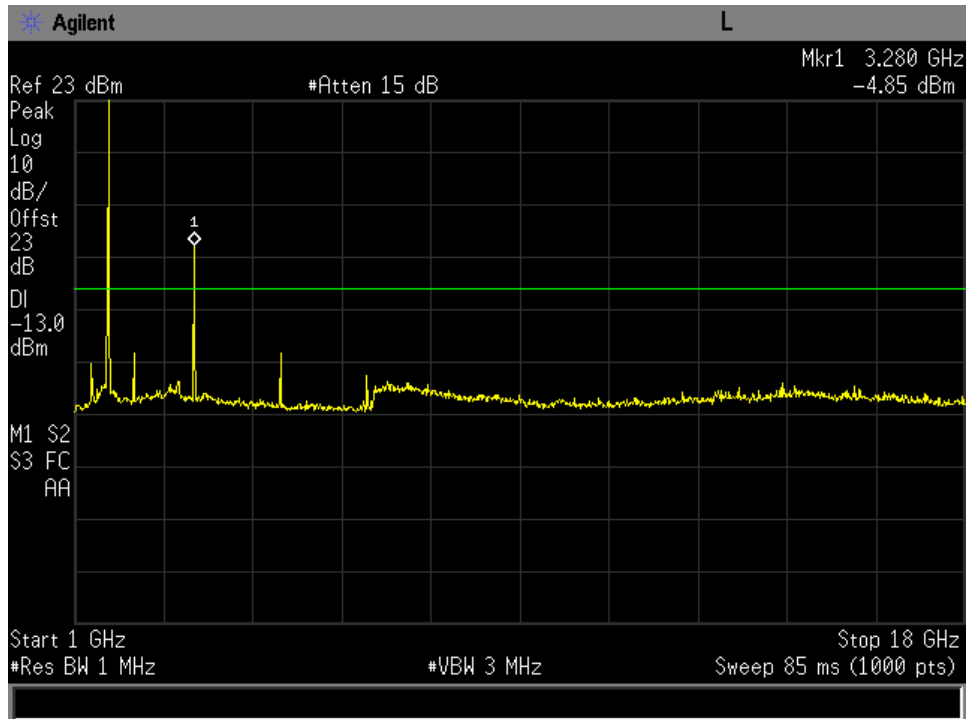

1-18 GHz Mid Channel R20T0.5QD