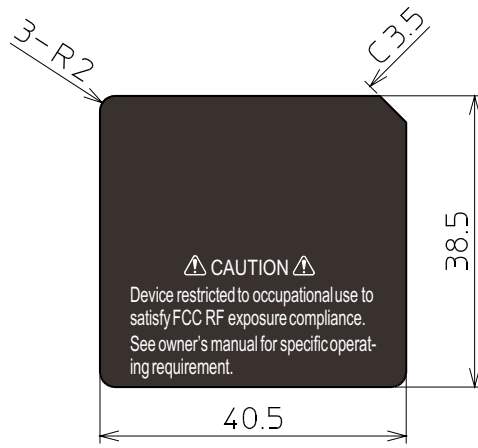

Label Drawing

Font Size: 8point

K66VX-900V

CAUTION LABEL POSITION

REAR SIDE PANEL