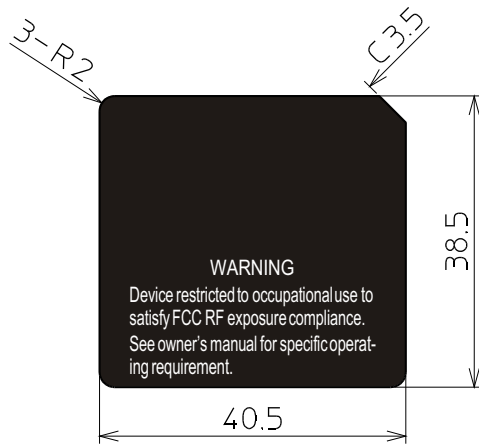

Label Drawing

Font Size: 8point

K66VX-900V
WARNING LABEL POSITION

REAR SIDE PANEL