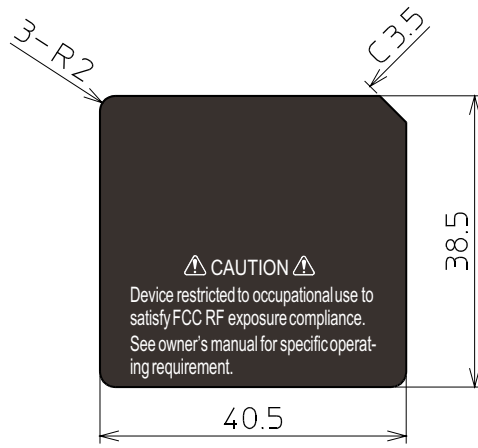

Label Drawing

Font Size: 8point

K66VX-900V-2

CAUTION LABEL POSITION

REAR SIDE PANEL