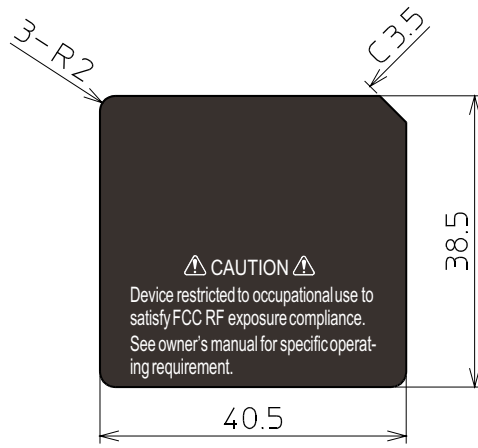

Label Drawing

Font Size: 8point

K66VX-900U

CAUTION LABEL POSITION

REAR SIDE PANEL