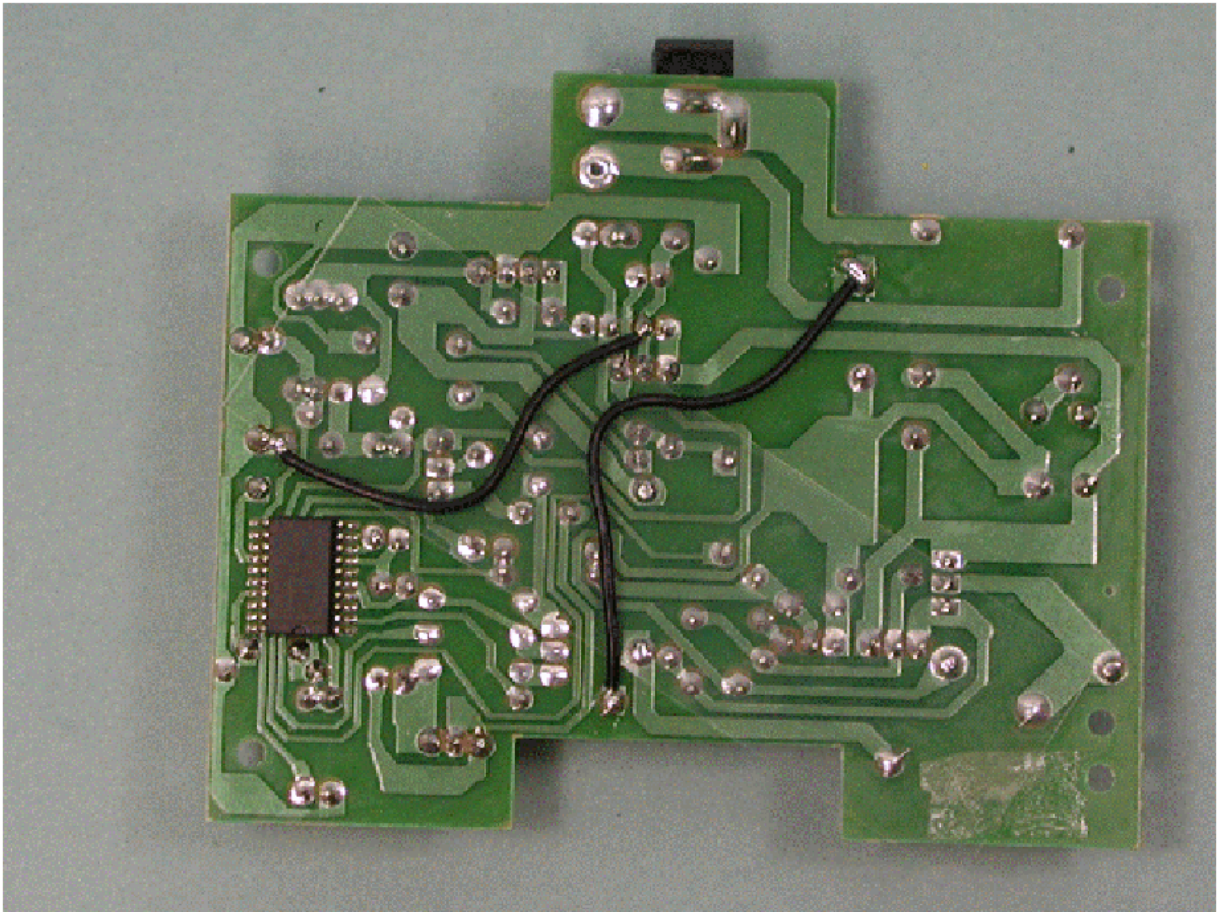

360 Herndon Parkway
Suite 1400
Herndon, VA 20170
<http://www.rheintech.com>

Accessories:

Inside Top of Battery Charger

360 Herndon Parkway
Suite 1400
Herndon, VA 20170
<http://www.rheintech.com>

Inside Bottom of Battery Charger

360 Herndon Parkway
Suite 1400
Herndon, VA 20170
<http://www.rheintech.com>

Solder Side of Battery Charger PCB

360 Herndon Parkway
Suite 1400
Herndon, VA 20170
<http://www.rheintech.com>

Inside of Microphone