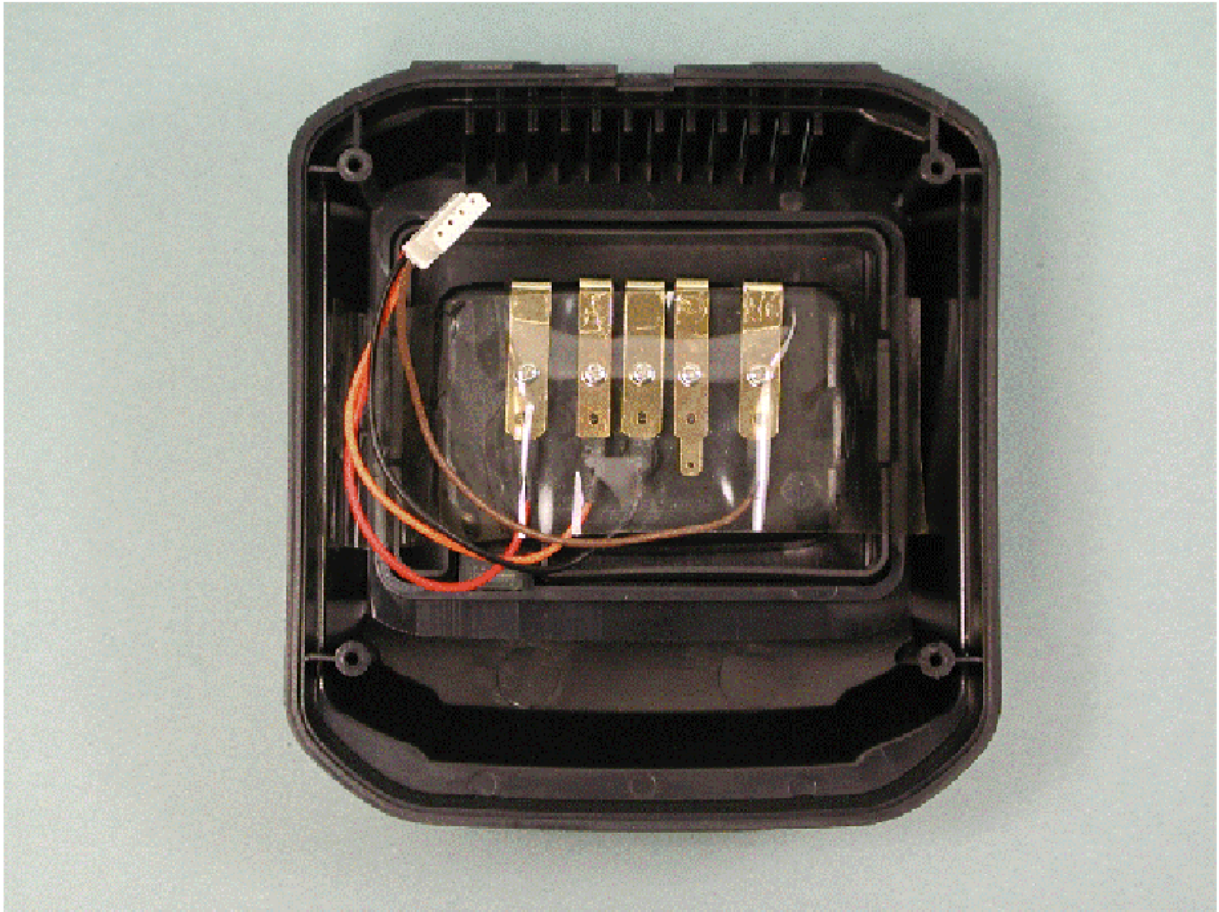

360 Herndon Parkway
Suite 1400
Herndon, VA 20170
<http://www.rheintech.com>

Accessories:

Inside Top of Battery Charger

360 Herndon Parkway
Suite 1400
Herndon, VA 20170
<http://www.rheintech.com>

Inside Bottom of Battery Charger

360 Herndon Parkway
Suite 1400
Herndon, VA 20170
<http://www.rheintech.com>

Solder Side of Battery Charger PCB

360 Herndon Parkway
Suite 1400
Herndon, VA 20170
<http://www.rheintech.com>

Inside of Microphone