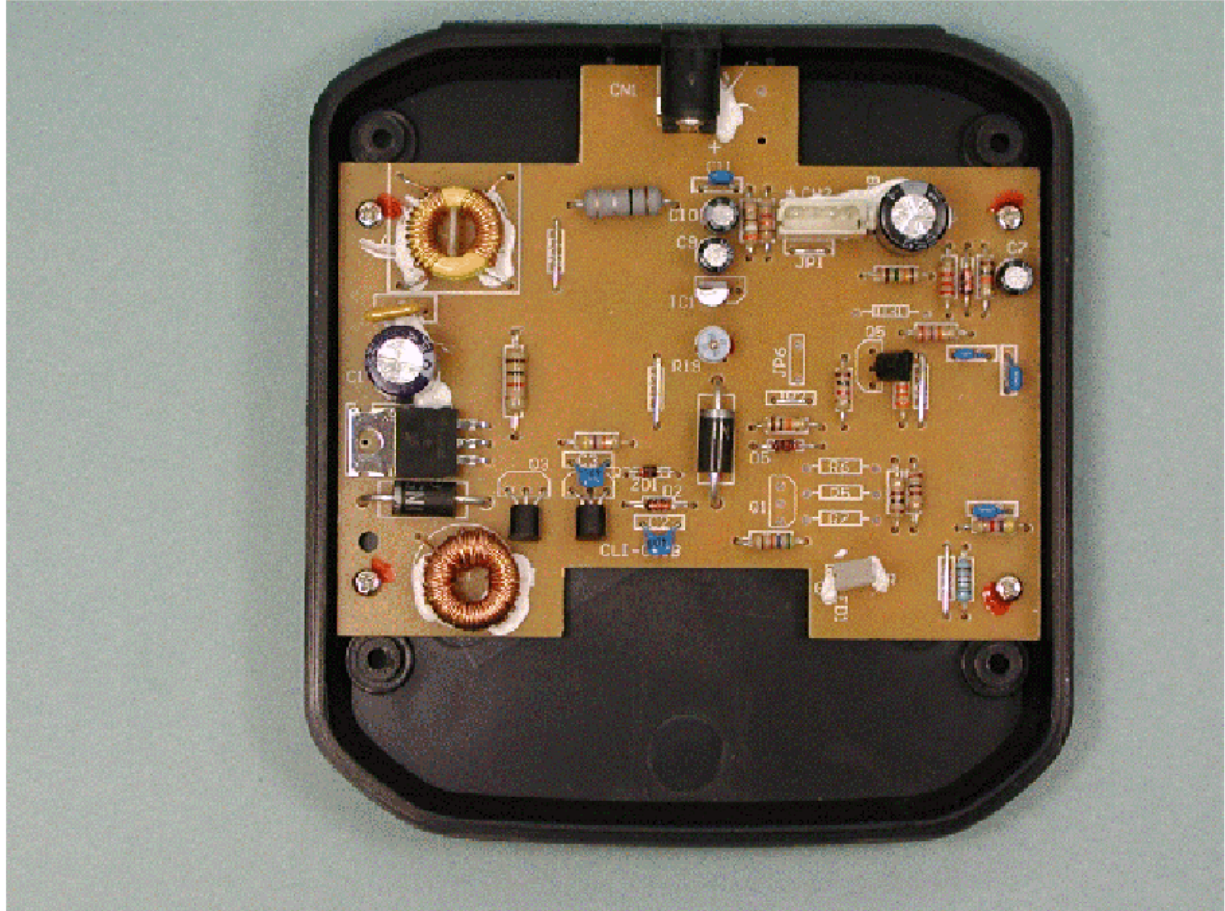

360 Herndon Parkway
Suite 1400
Herndon, VA 20170
<http://www.rheintech.com>

Accessories:

Inside Top of Battery Charger

360 Herndon Parkway
Suite 1400
Herndon, VA 20170
<http://www.rheintech.com>

Inside Bottom of Battery Charger

360 Herndon Parkway
Suite 1400
Herndon, VA 20170
<http://www.rheintech.com>

Solder Side of Battery Charger PCB

360 Herndon Parkway
Suite 1400
Herndon, VA 20170
<http://www.rheintech.com>

Inside of Microphone