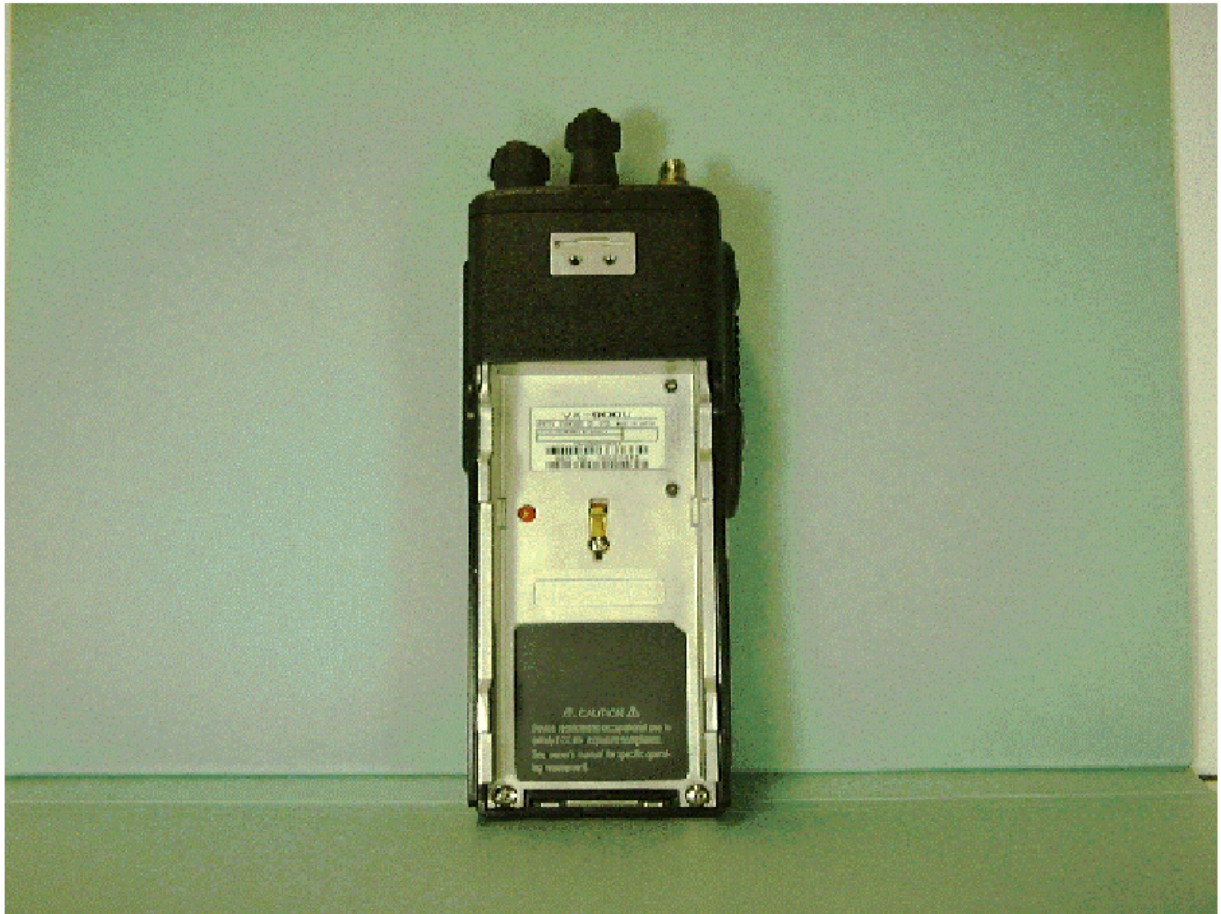

Top of EUT

360 Herndon Parkway
Suite 1400
Herndon, VA 20170
<http://www.rheintech.com>

Bottom of EUT

360 Herndon Parkway
Suite 1400
Herndon, VA 20170
<http://www.rheintech.com>

Back of EUT without Battery Pack