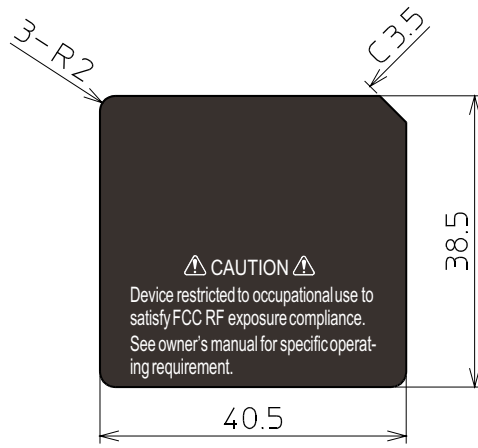

Label Drawing

Font Size: 8point

K66VX-900U-2

CAUTION LABEL POSITION

REAR SIDE PANEL