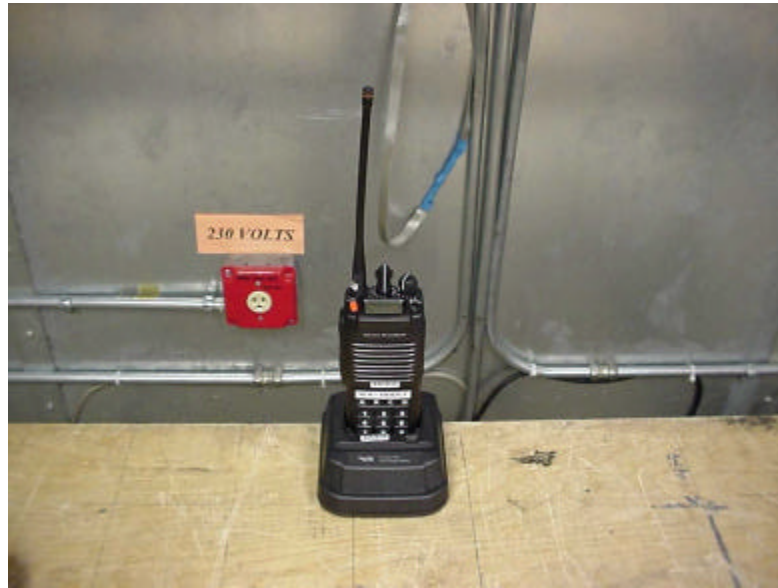

360 Herndon Parkway
Suite 1400
Herndon, VA 20170
<http://www.rheintech.com>

Conducted Front View