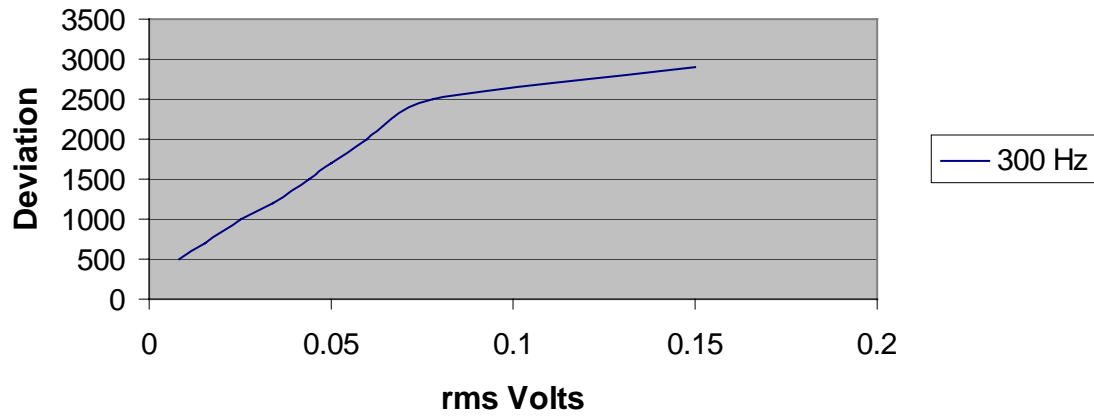

Modulation Limiting  
Yaesu Musen Co., LTD.  
K66VX-800U ch:25kHz

YAESU MUSEN CO., LTD.  
FCC ID: K66VX-800U  
EXHIBIT # 18D