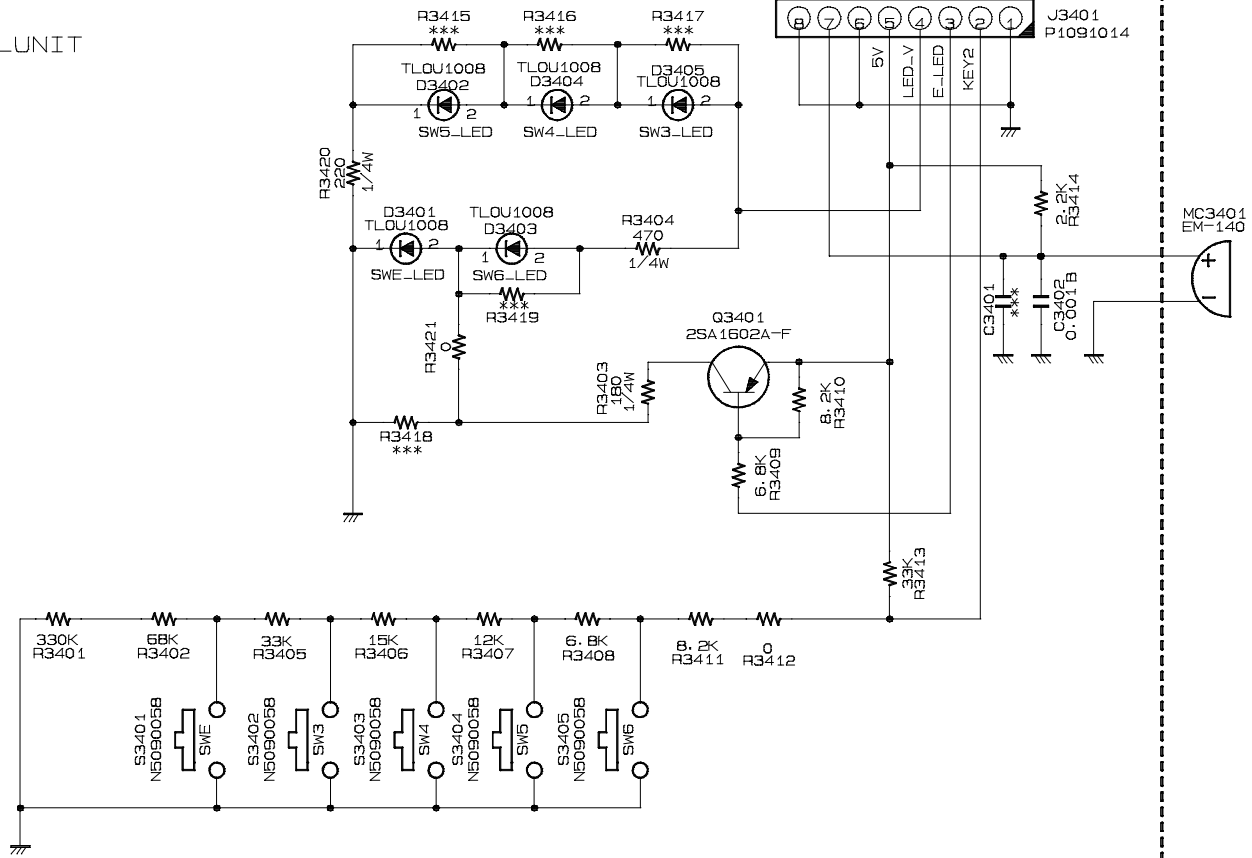

KEY_UNIT

(VHF)

CIRCUIT DIAGRAM	MODEL VX-6000V
DES. B-AC024N000/KEY-UNIT	
REF. BPO09930-FCC.cir/001.sht	EDITION
DATE 20 NOV. . 2000	UPDATE
VERTEX STANDARD CO.,LTD.	