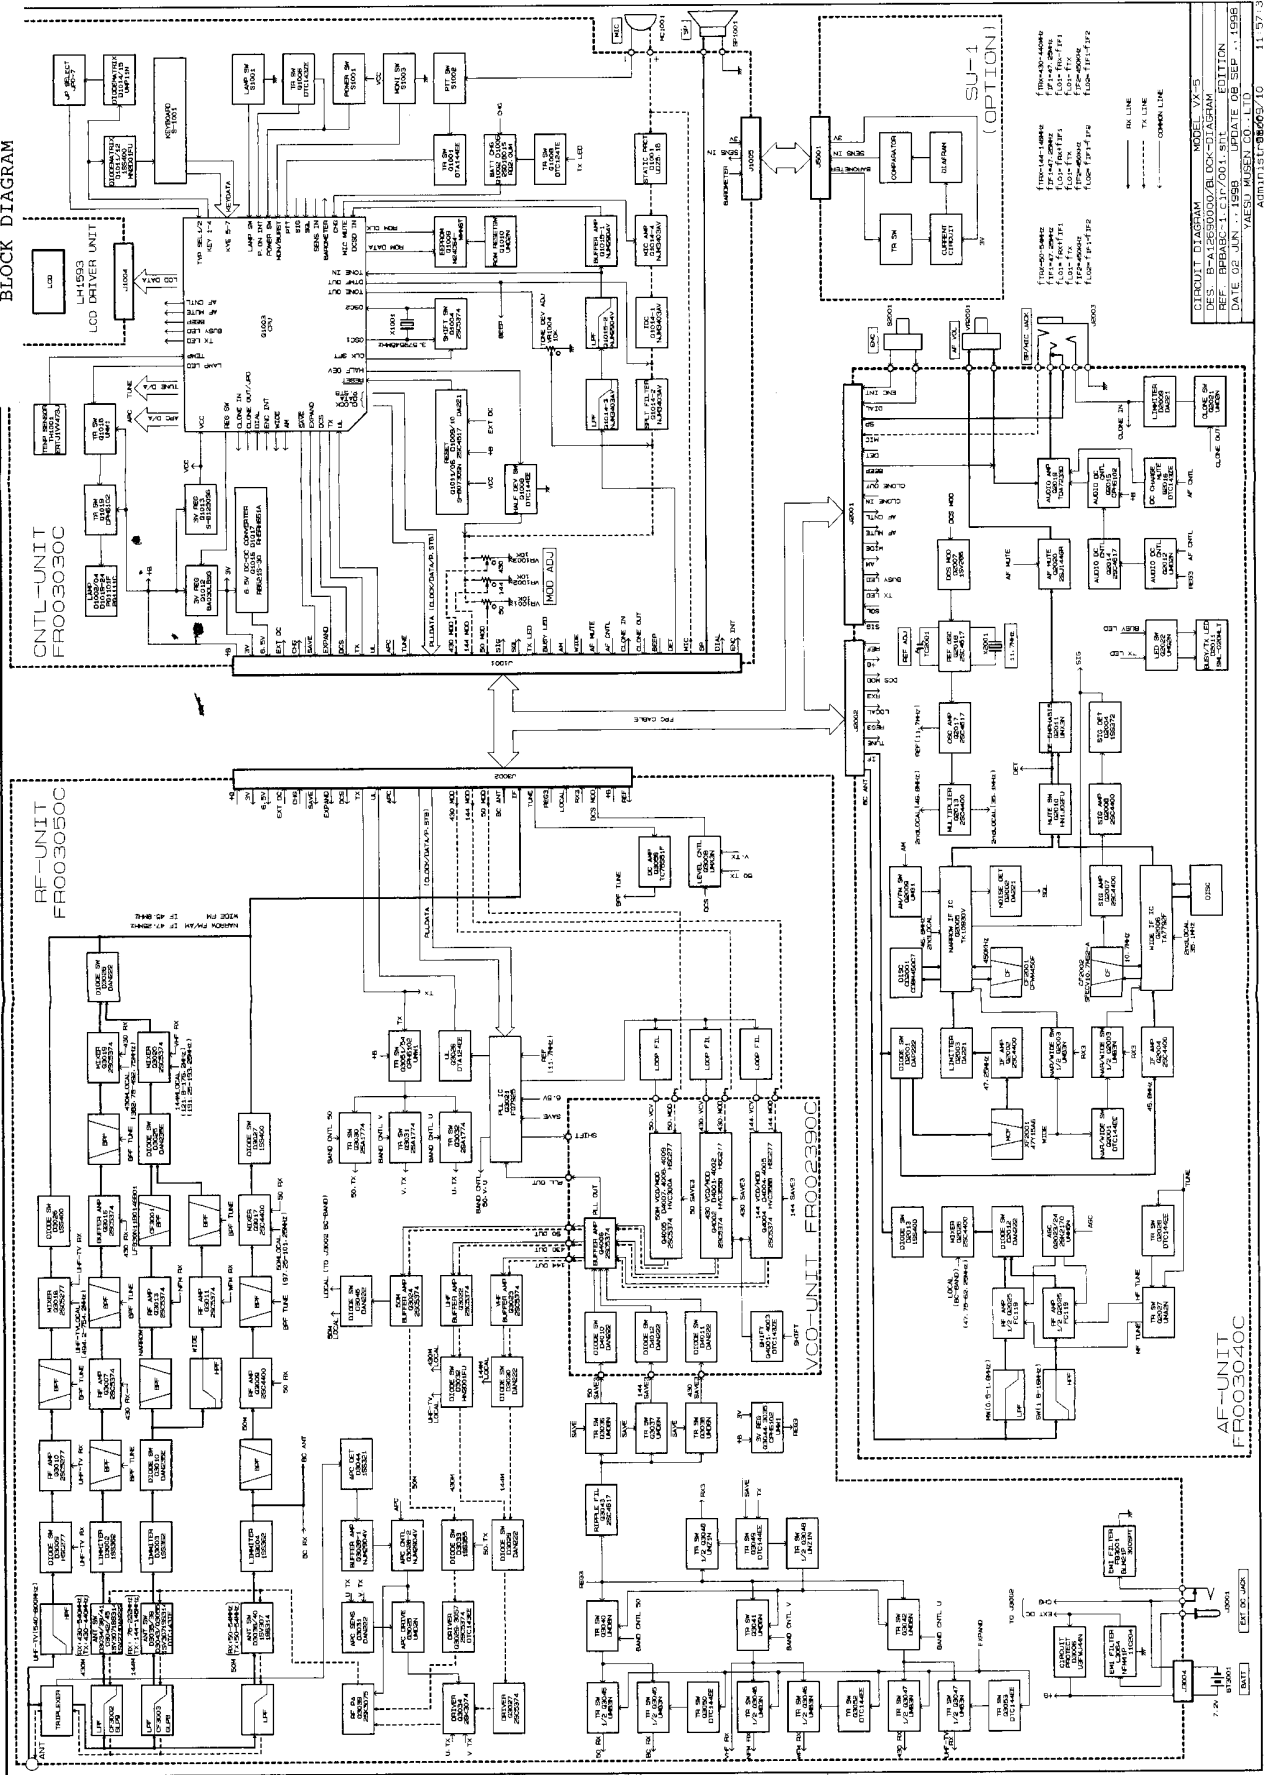

BLOCK DIAGRAM

CIRCUIT DIAGRAM MODEL VX-5  
 DES: BAI38000/BLOCK DIAGRAM EDITION  
 DATE: 02 JUN 1998 UPDATE 08 SEP 1998  
 VAESU MUSEN CO. LTD  
 ADMINISTRATOR 0609/10 11:57:34