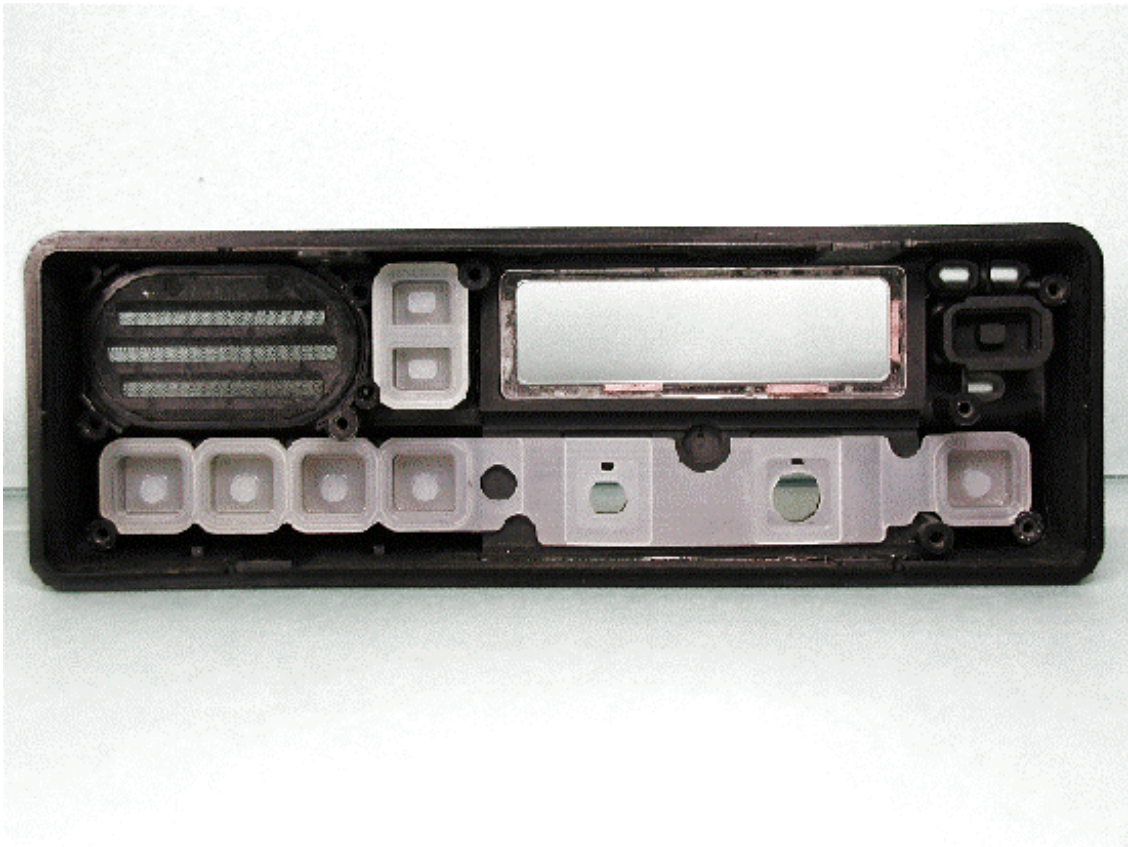

Inside of EUT

Side-A of MAIN-UNIT with shield cases

Side-A of MAIN-UNIT without shield cases

Side-B of MAIN-UNIT

Side-A of DISPLAY-UNIT with LCD

Side-A of DISPLAY-UNIT without LCD

Side-B of DISPLAY-UNIT

Front of LCD

Back of LCD

Side-A of KEY-UNIT

Side-B of KEY-UNIT

Side-A of VR-UNIT

Side-B of VR-UNIT

Side-A of MIC-CONN-UNIT

Side-B of MIC-CONN-UNIT

Inside of front panel

Inside of chassis

Inside of microphone