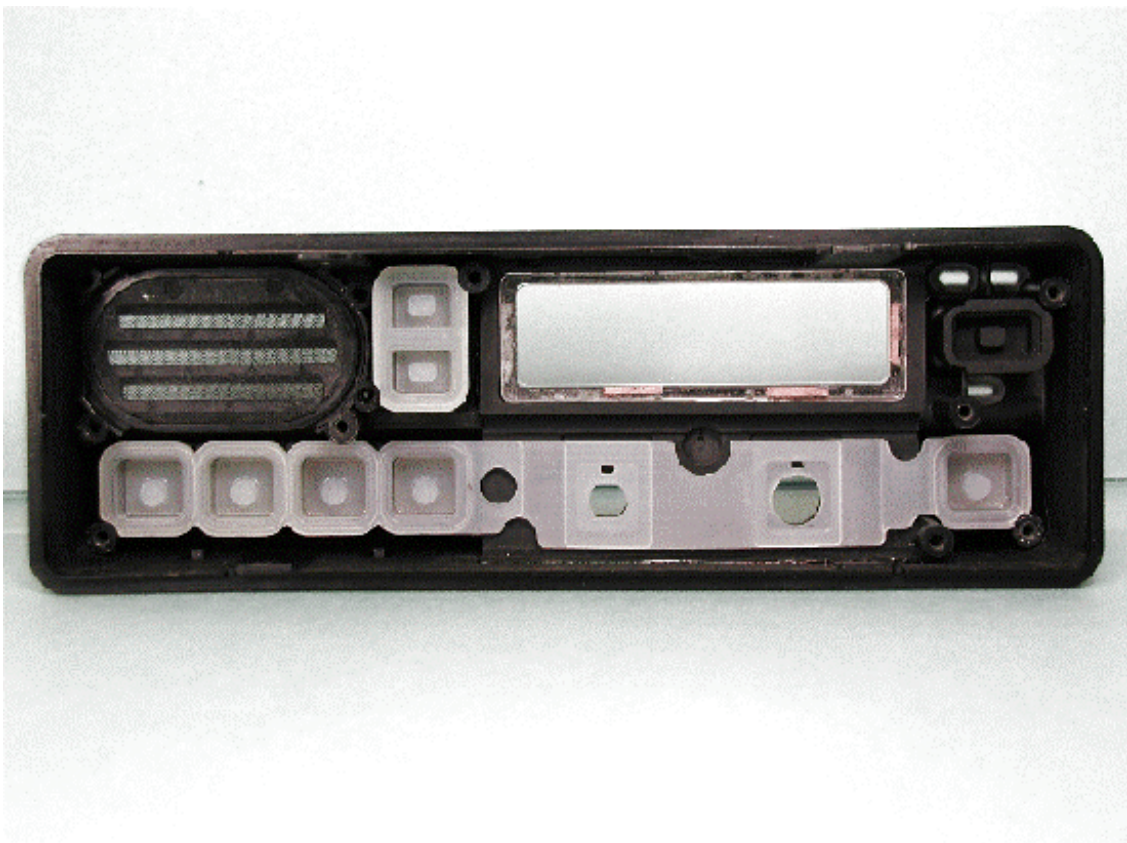

Inside of EUT

Side-A of MAIN-UNIT with shield cases

Side-A of MAIN-UNIT without shield cases

Side-B of MAIN-UNIT

Side-A of DISPLAY-UNIT with LCD

Side-A of DISPLAY-UNIT without LCD

Side-B of DISPLAY-UNIT

Front of LCD

Back of LCD

Side-A of KEY-UNIT

Side-B of KEY-UNIT

Side-A of VR-UNIT

Side-B of VR-UNIT

Side-A of MIC-CONN-UNIT

Side-B of MIC-CONN-UNIT

Inside of front panel

Inside of chassis

Inside of microphone