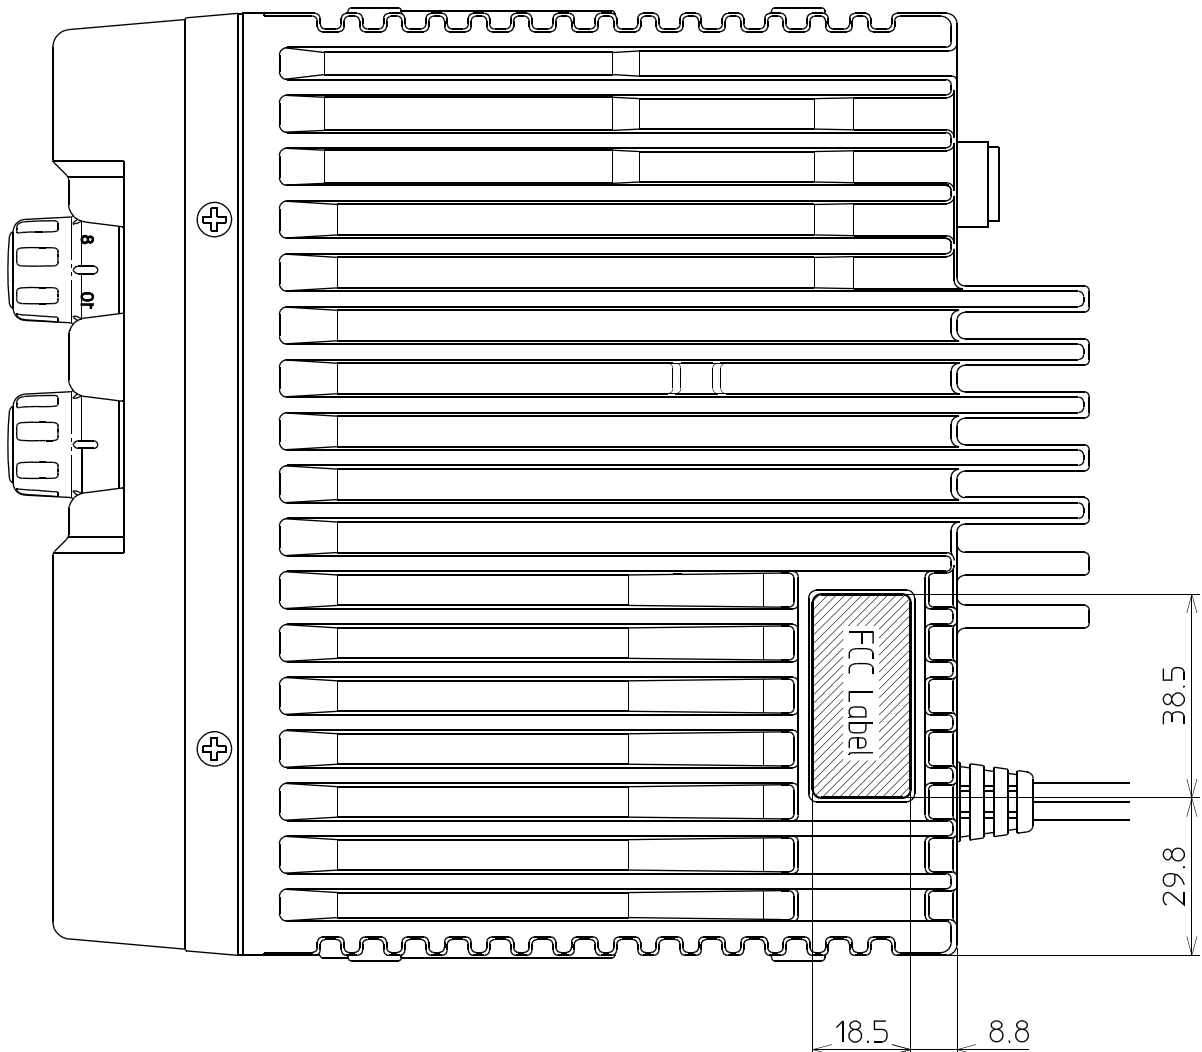

## FCC Operational Requirement

This device complies with 15 of the FCC Rules. Operation is subject to condition that this device does not cause harmful interference.

Vertex Standard VX-4000V  
FCC LABEL POSITION

BOTTOM SIDE

All dimensions are in millimeters