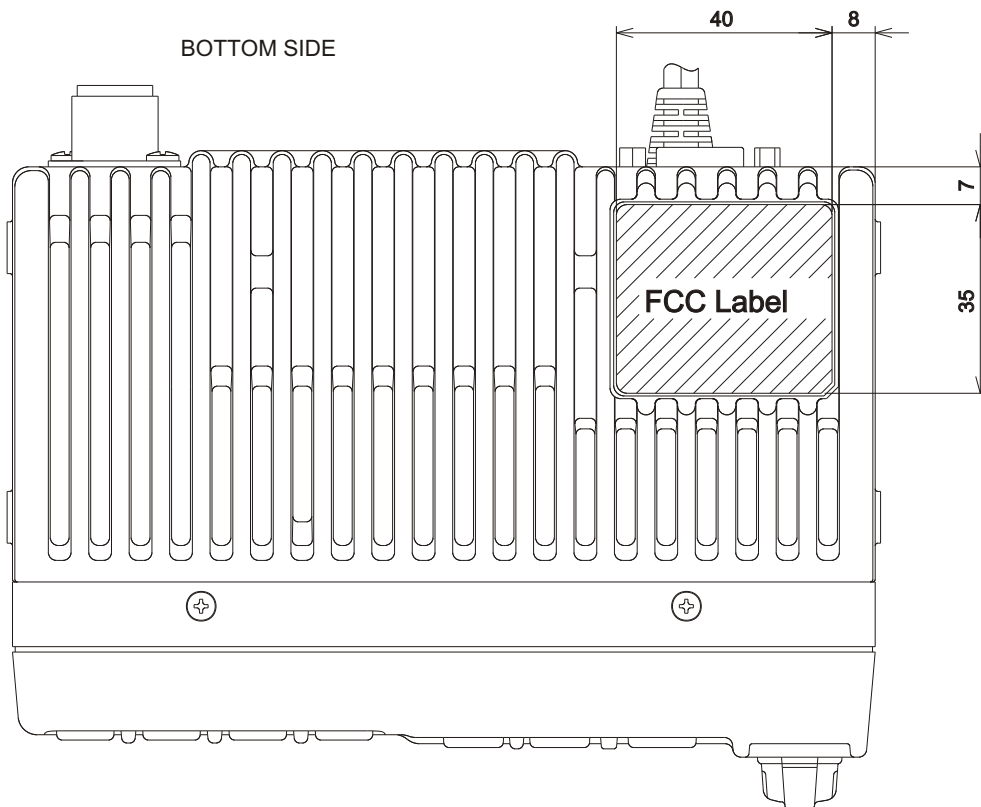

FCC Operational Requirement

This device complies with 15 of the FCC Rules. Operation is subject to condition that this device does not cause harmful interference.

Vertex Standard VX-2500U
 FCC LABEL POSITION

All dimentions are in millimeters