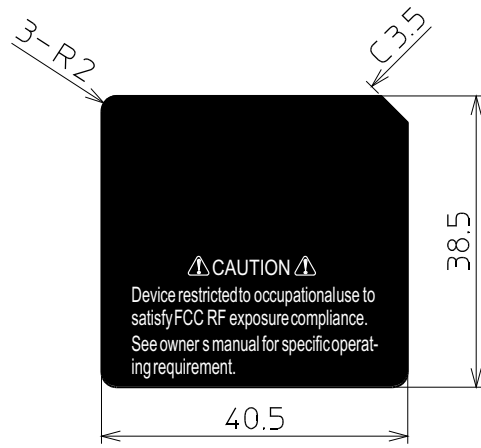

Label Drawing

Font Size: 8point

K66VX-210U

CAUTION LABEL POSITION

REAR SIDE PANEL