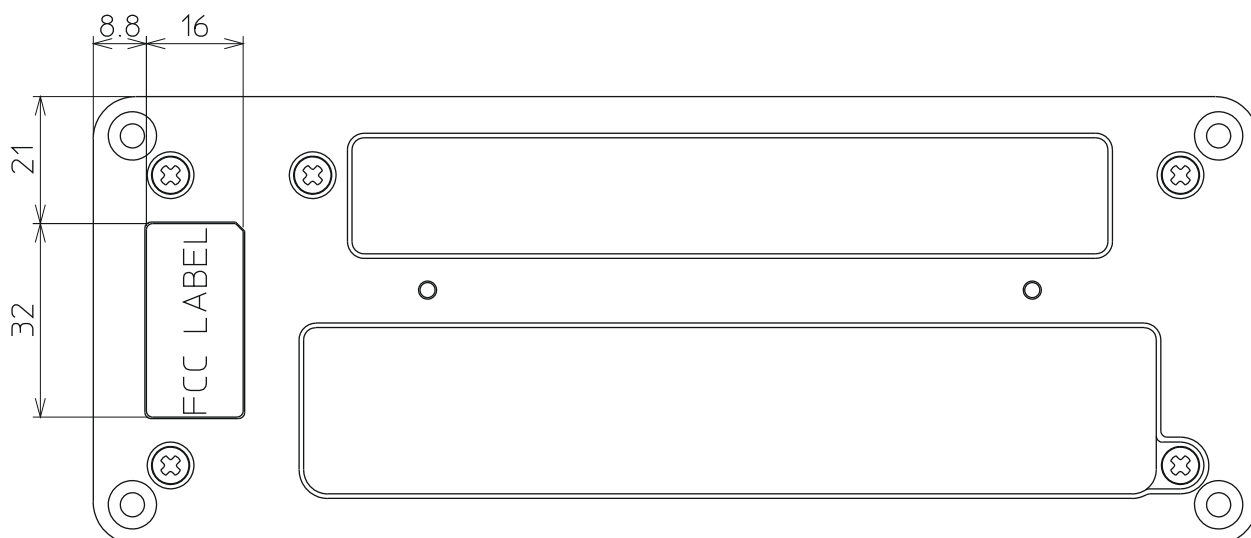

FCC Operational Requirement

This device complies with 15 of the FCC Rules. Operation is subject to condition that this device does not cause harmful interference.

Vertex VX-1210
FCC LABEL POSITION

REAR SIDE

All dimensions are in millimeters