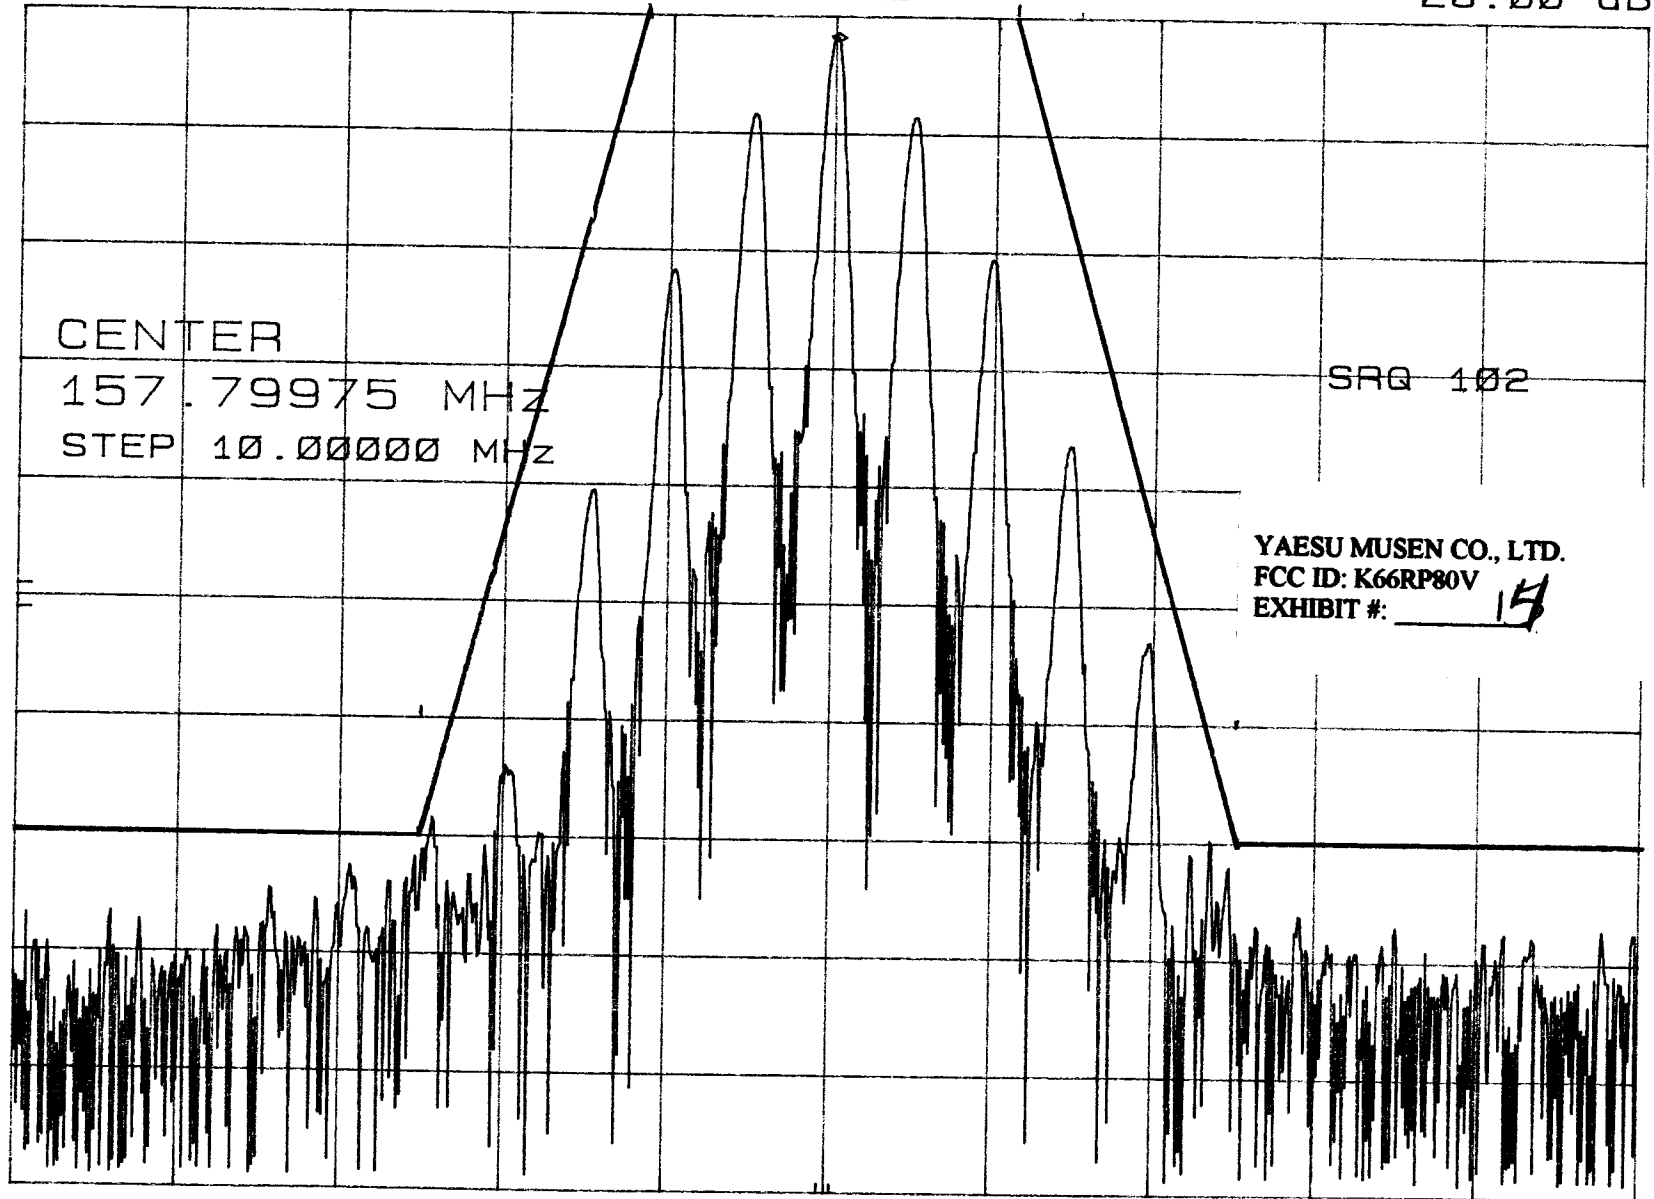

- 2500 Hz TONE

hp REF -26.2 dBm ATTEN 10 dB +0 dB

MKR 157.79980 MHz
-28.00 dBm

10 dB/
OFFSET
-20.0
dB

CENTER
157.79975 MHz
STEP 10.00000 MHz

SRQ 102

YAESU MUSEN CO., LTD.
FCC ID: K66RP80V
EXHIBIT #: 15

CENTER 157.79975 MHz
RES BW 300 Hz
VBW 100 kHz
SPAN 50.00 kHz
SWP 1.0 sec