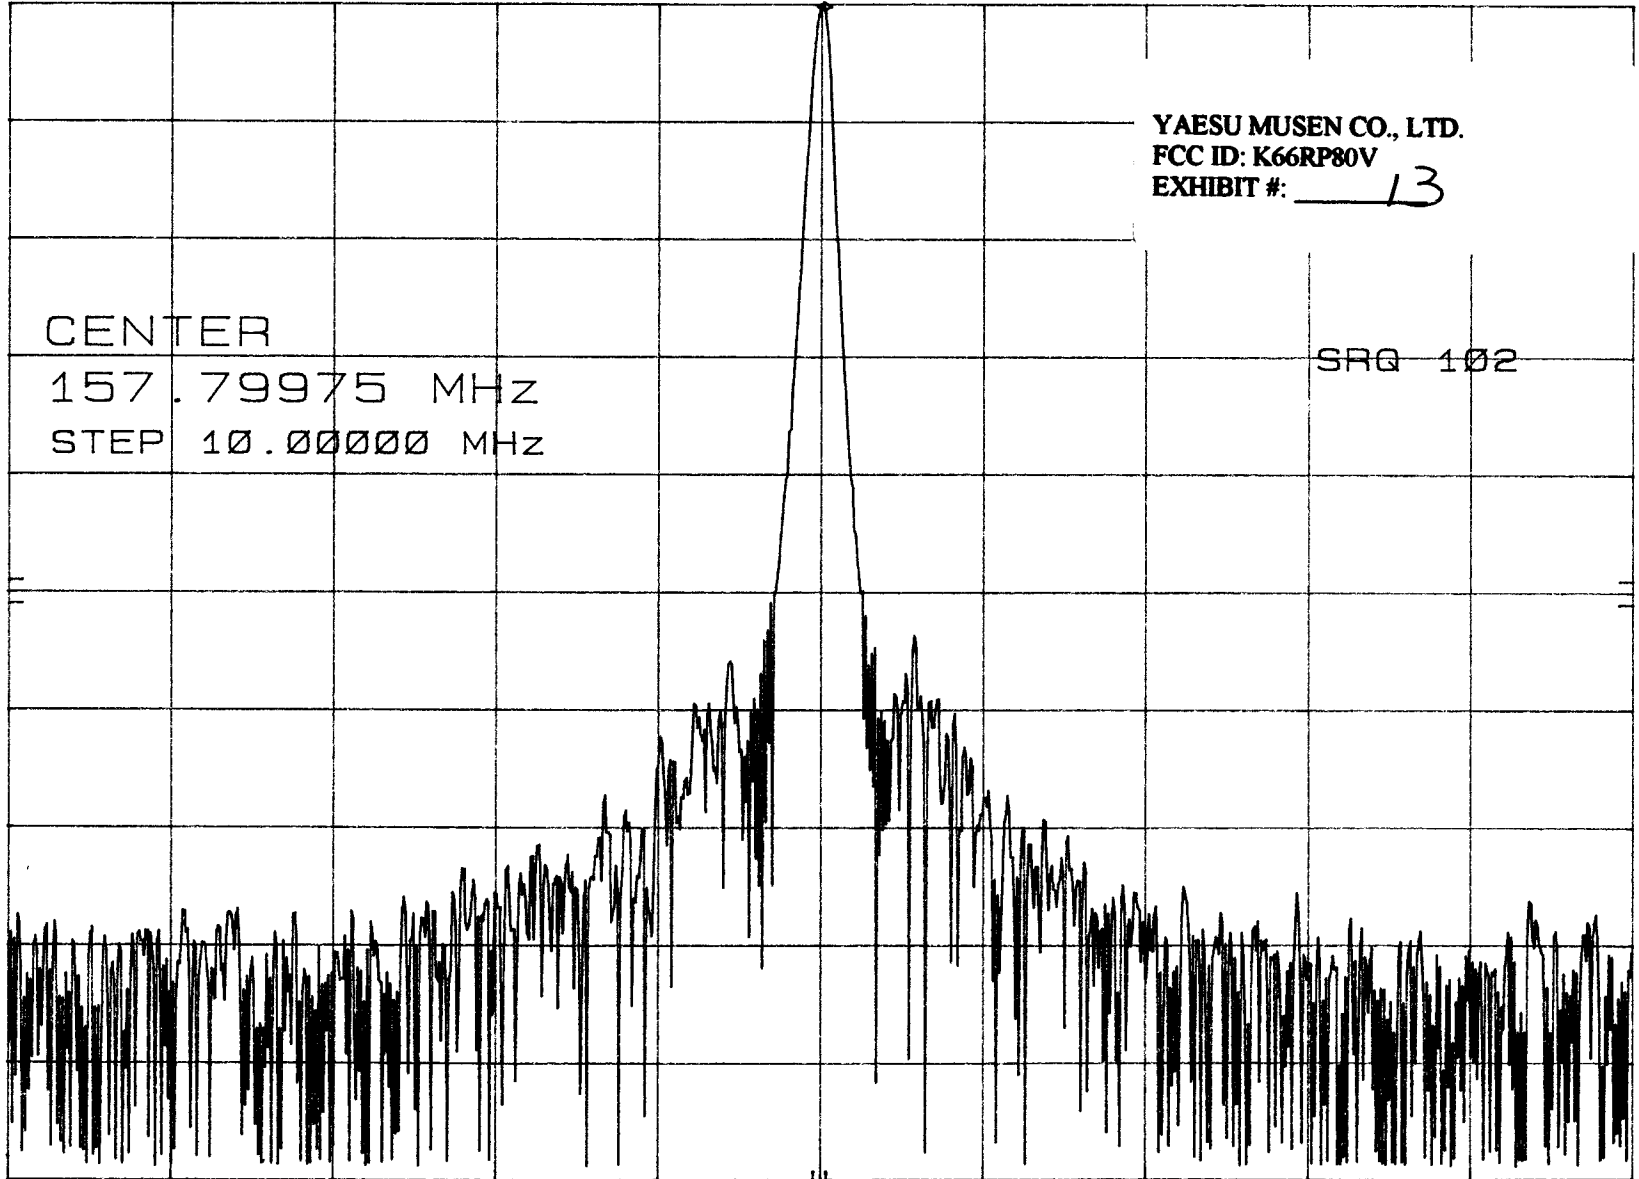

CW

MKR 157.79980 MHz
-26.40 dBm

hp REF -26.2 dBm ATTEN 10 dB +0 dB

10 dB/

OFFSET
-20.0
dB

YAESU MUSEN CO., LTD.
FCC ID: K66RP80V
EXHIBIT #: 13

CENTER
157.79975 MHz
STEP 10.00000 MHz

SRQ 102

CENTER 157.79975 MHz SPAN 50.00 kHz
RES BW 300 Hz VBW 100 kHz SWP 1.0 sec