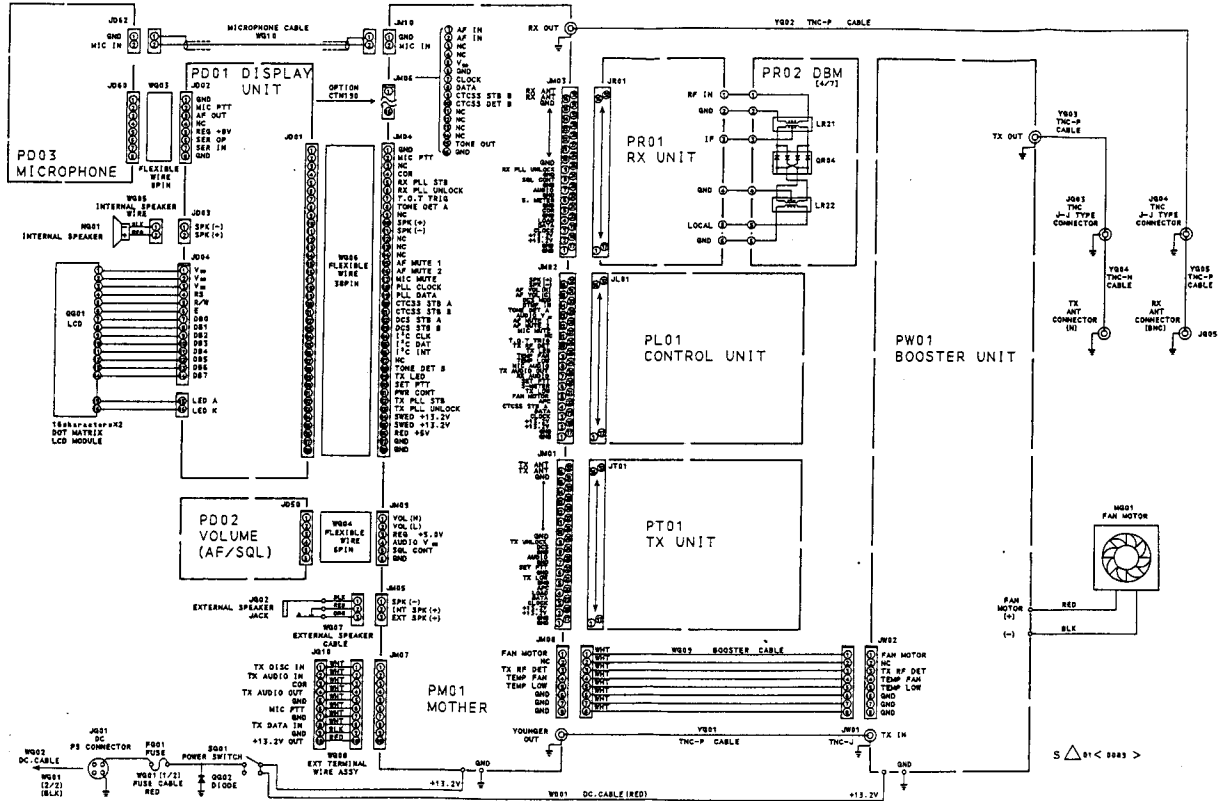

YASU MUSEN CO., LTD.
FCC ID: K66RP80V
EXHIBIT #: 1A

S Δ 81 < 8083 >