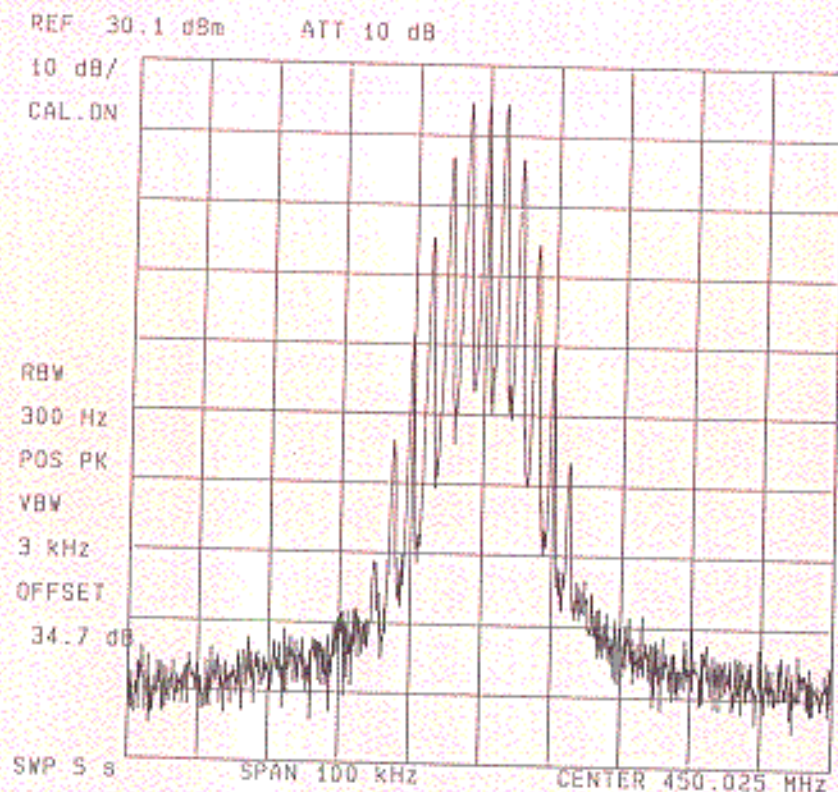

OCCUPIED BANDWIDTH (PARAGRAPH 2.2.11)

Modulation : NONE

Modulation : VOICE

YAESU MUSEN CO., LTD.  
 FCC ID: K66RP80U

Serial Number : 91000010  
 Channel Spacing : 25 [kHz]  
 Frequency : 450.025 [MHz]