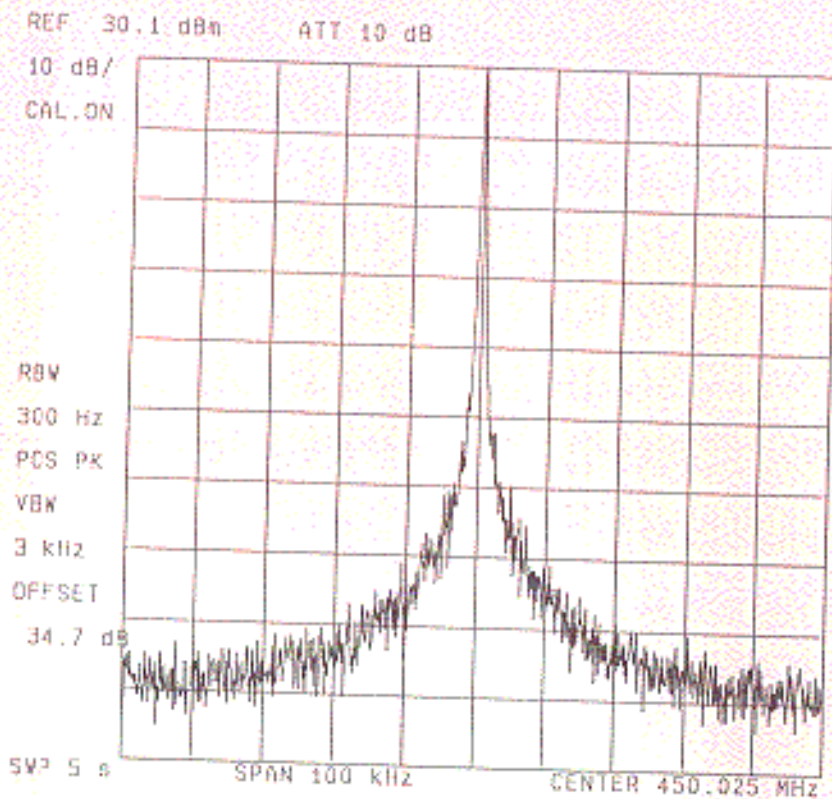

OCCUPIED BANDWIDTH (PARAGRAPH 2.2.11)

Modulation : NONE

Modulation : VOICE

YAESU MUSEN CO., LTD.  
 FCC ID: K66RP80U

Serial Number : 91000010  
 Channel Spacing : 25 [kHz]  
 Frequency : 450.025 [MHz]