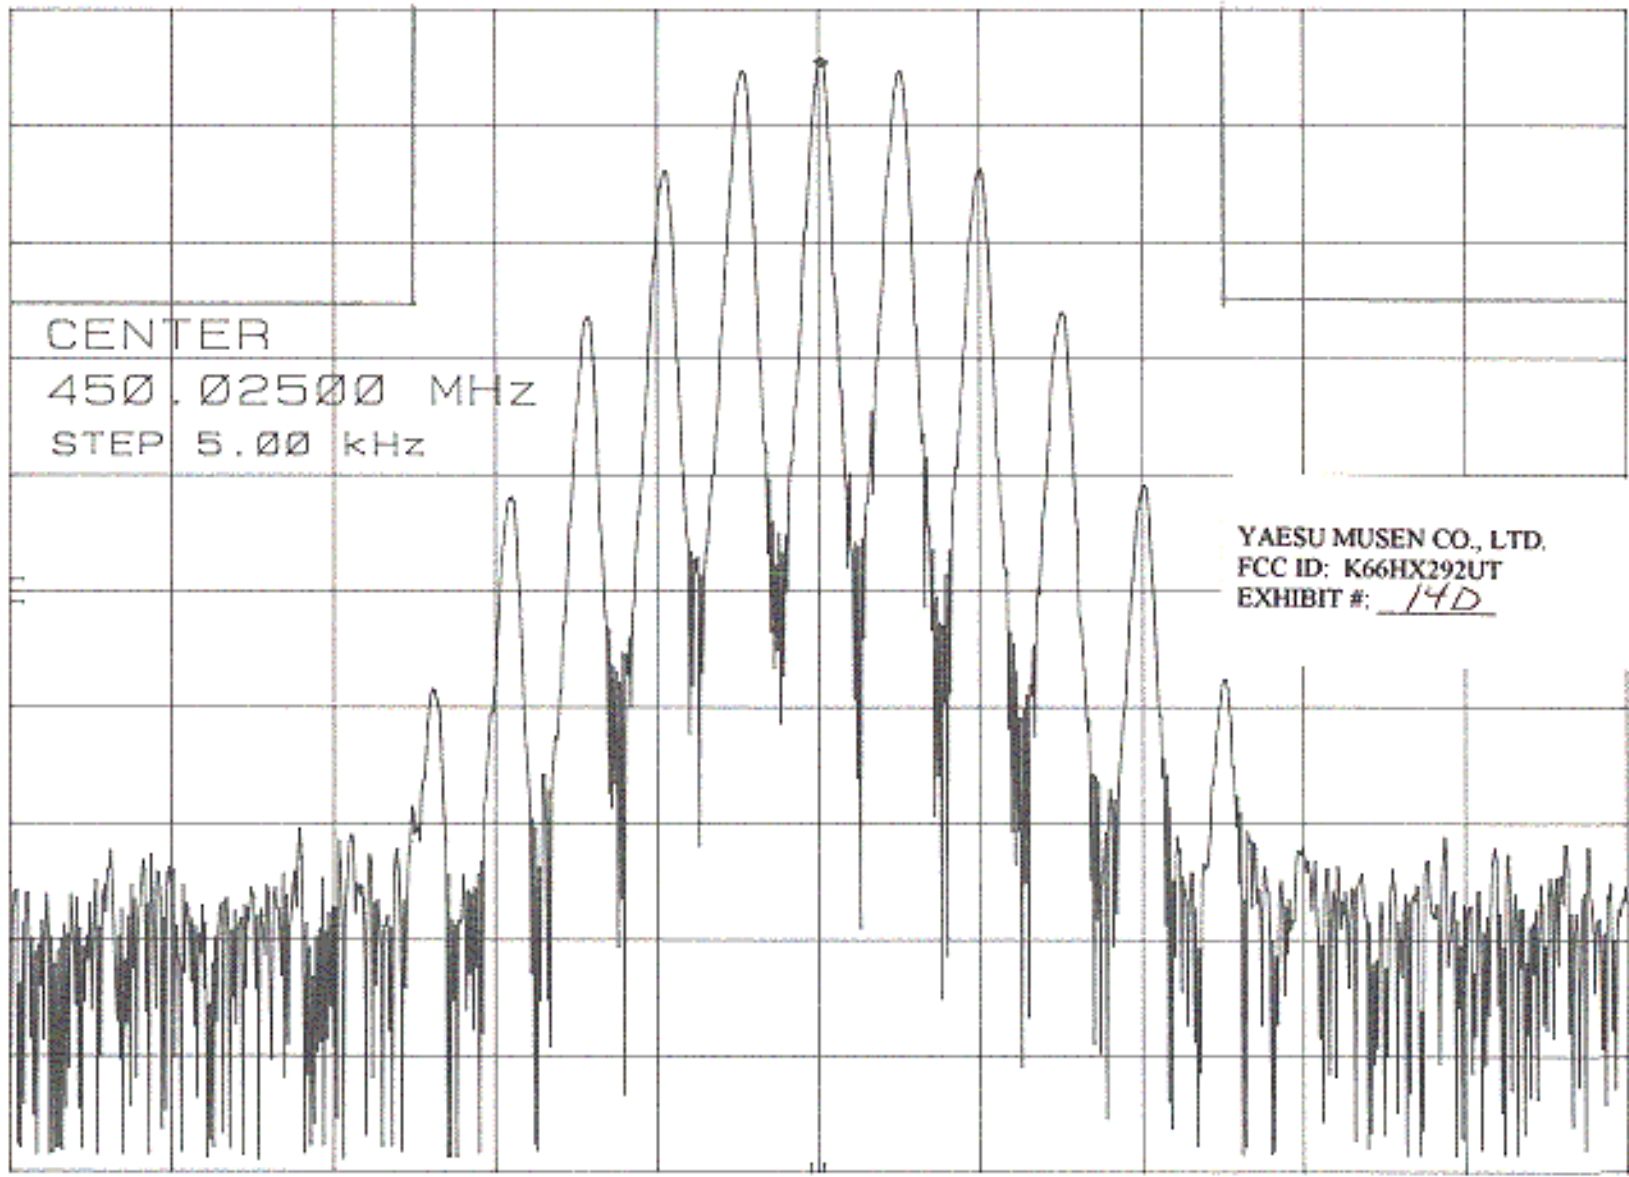

25KHz CHANNEL

2500Hz TONE

MKR 450.02505 MHz

-57.40 dBm

hp REF -52.9 dBm ATTEN 10 dB

10 dB/

OFFSET
-20.0
dB

CENTER
450.02500 MHz
STEP 5.00 kHz

YAESU MUSEN CO., LTD.
FCC ID: K66HX292UT
EXHIBIT #: 14D

CENTER 450.02500 MHz RES BW 300 Hz VBW 100 kHz SPAN 50.00 kHz SWP 1.0 sec