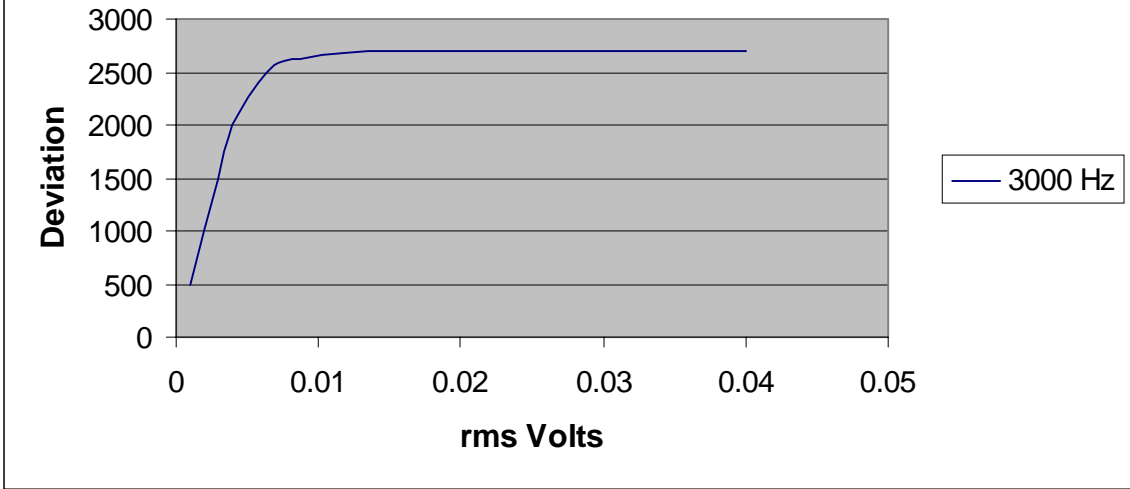

Modulation Limiting
Standard HX292UT 25 kHz ch. spacing

YAESU MUSEN CO., LTD.
FCC ID: K66HX292UT
EXHIBIT #: 12C