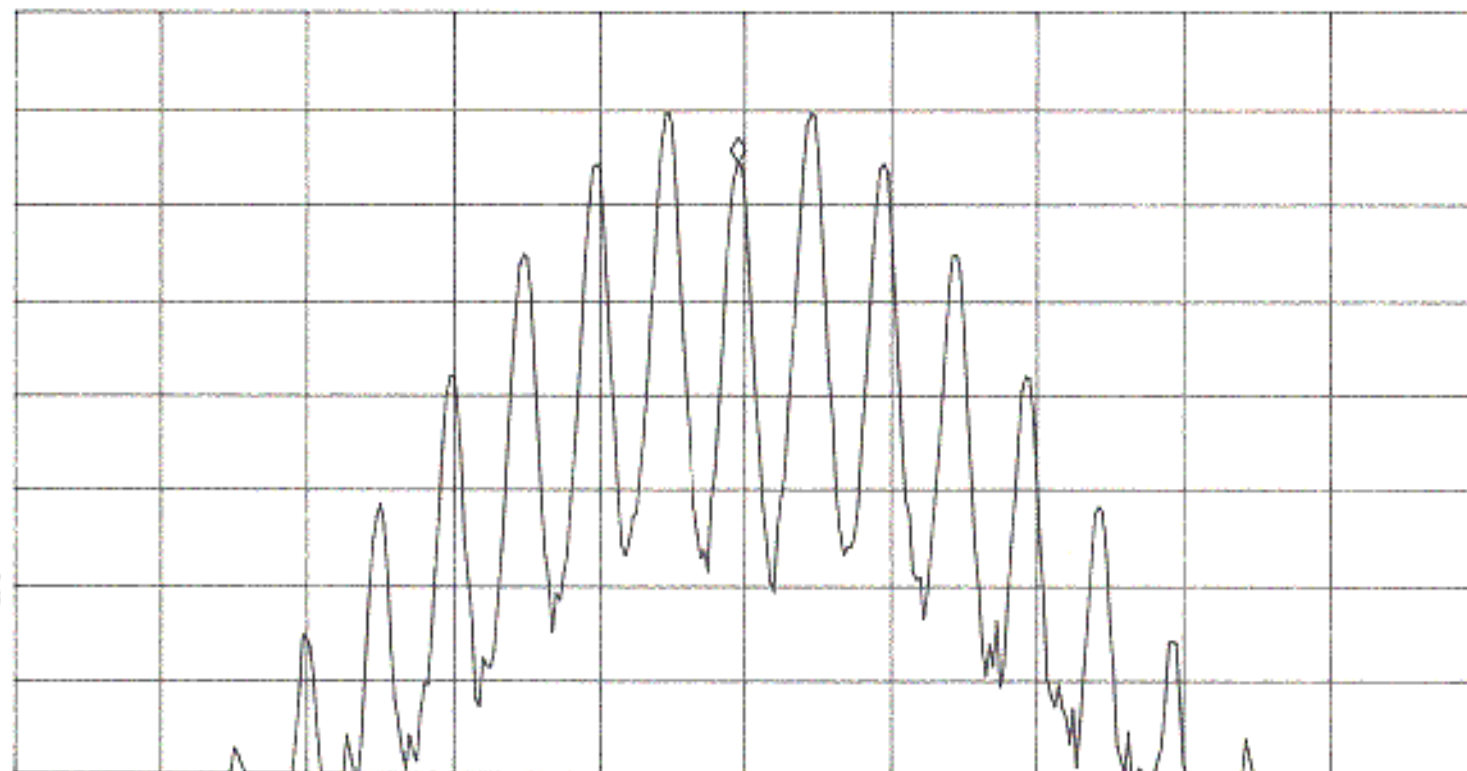

YAESU MUSEN CO., LTD.
 FCC ID: K66GX2350S
 EXHIBIT #: 20

REF LEVEL
 87.0 dB μ V

ACTV DET: PEAK
 MEAS DET: PEAK QP AVG
 MKR 156.04975 MHz
 71.32 dB μ V

Last Hrd
 Key Menu

SPAN

LOG REF 87.0 dB μ V

10
 dB/
 ATN
 10 dB

VA SB
 SC FC
 CORR

CENTER 156.05000 MHz

#IF BW 300 Hz

#AVG BW 100 kHz

SPAN 50.00 kHz

#SWP 4.00 sec

CLEAR
 WRITE A

MAX
 HOLD A