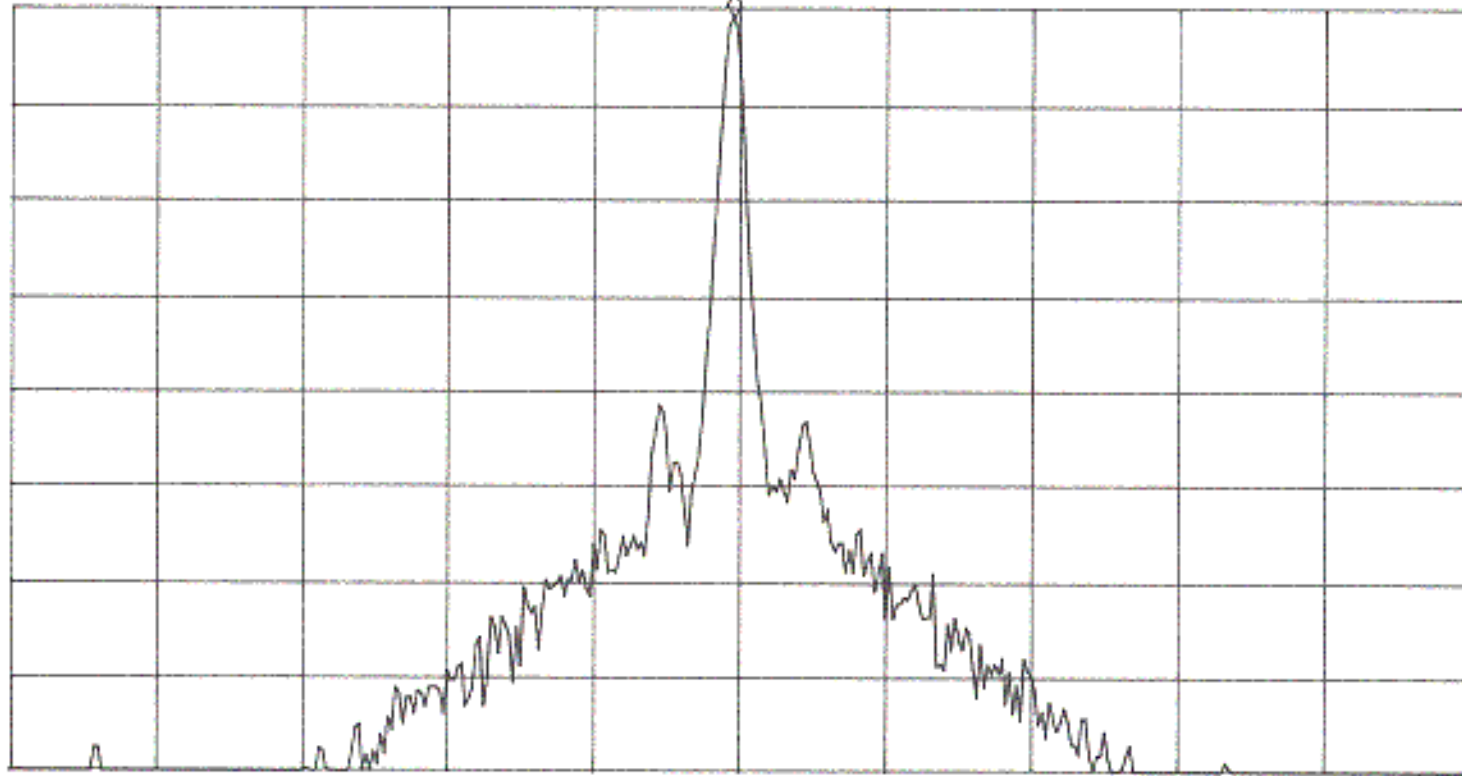

YAESU MUSEN CO., LTD.
 FCC ID: K66GX2350S
 EXHIBIT #: 19

REF LEVEL
 87.0 dB μ V

ACTV DET: PEAK
 MEAS DET: PEAK QP AVG
 MKR 156.04975 MHz
 85.93 dB μ V

Last Hrd
 Key Menu

SPAN

LOG REF 87.0 dB μ V

10
 dB/
 ATN
 10 dB

CLEAR
 WRITE A

MAX
 HOLD A

VIEW A

BLANK A

VA SB
 SC FC
 CORR

Trace
A B C

CENTER 156.05000 MHz
 #IF BW 300 Hz

#AVG BW 100 kHz

SPAN 50.00 kHz
 #SWP 4.00 sec

More
 1 of 3