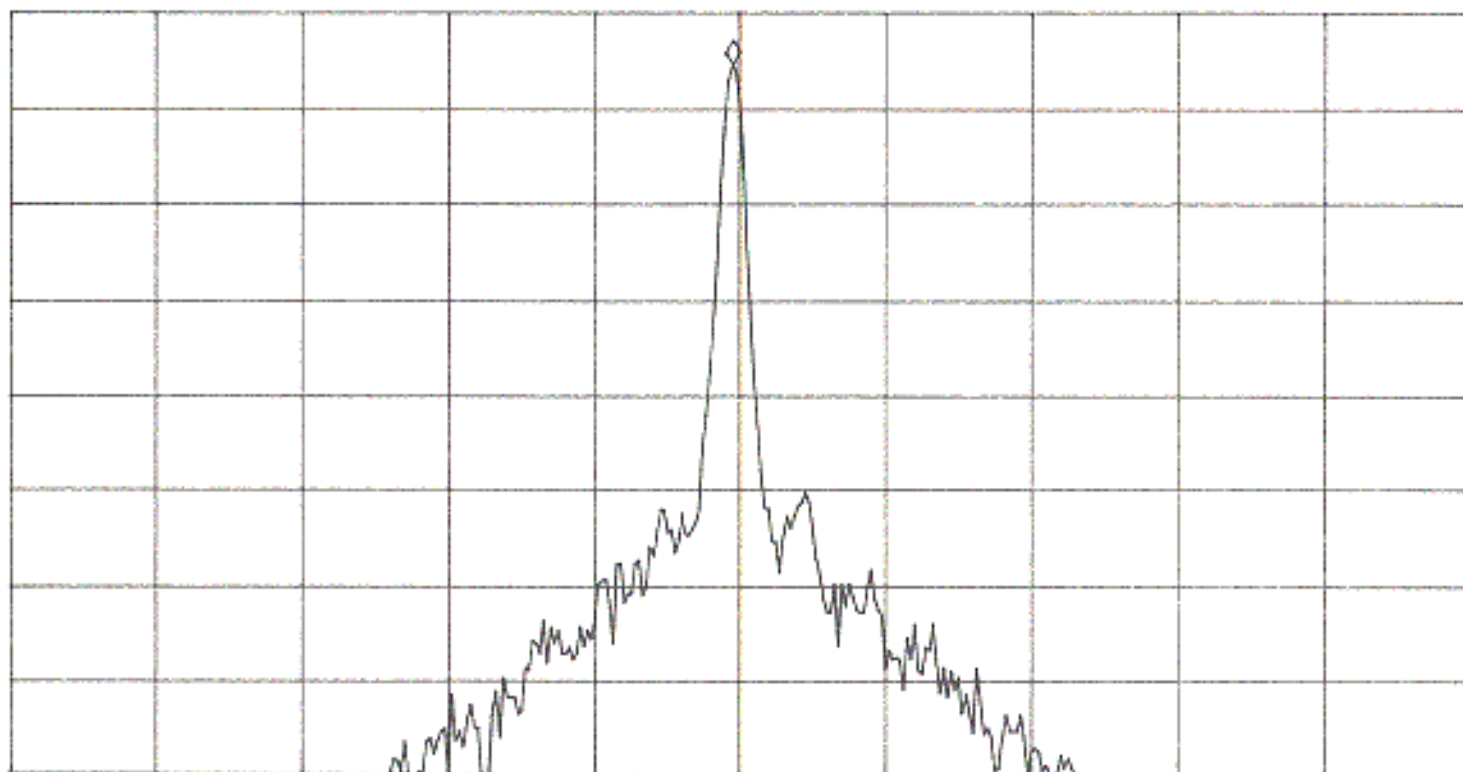

YAESU MUSEN CO., LTD.
 FCC ID: K66GX2350S
 EXHIBIT #: 18

REF LEVEL
 87.0 dB μ V

ACTV DET: PEAK
 MEAS DET: PEAK QP AVG
 MKR 156.04975 MHz
 81.29 dB μ V

Last Hrd
 Key Menu

SPAN

LOG REF 87.0 dB μ V

10
 dB/
 ATN
 10 dB

VA SB
 SC FC
 CORR

CENTER 156.05000 MHz
 #IF BW 300 Hz

#AVG BW 100 kHz

SPAN 50.00 kHz
 #SWP 4.00 sec

CLEAR
 WRITE A

MAX
 HOLD A

VIEW A

BLANK A