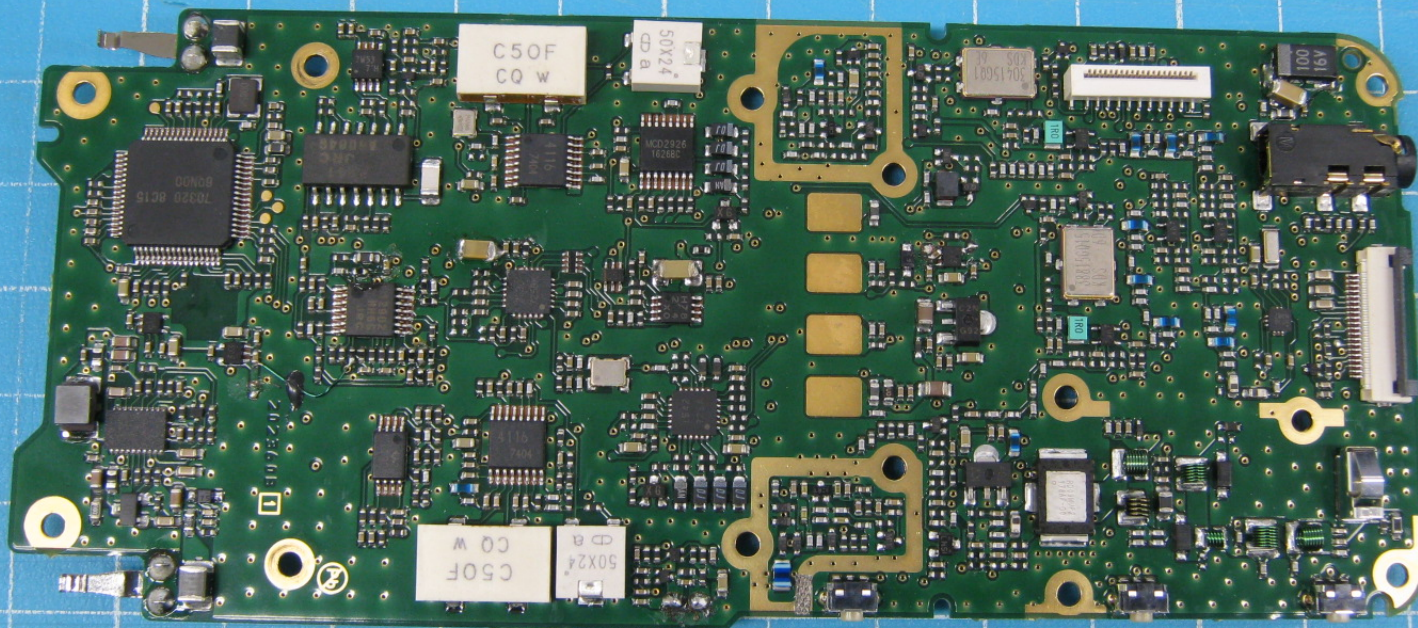

# MAIN-UNIT / LED-UNIT

Application for FCC / IC  
FCC ID: K6630633X30  
IC: 511B-30633X30

40

45

50

40

45

50

# SUB-UNIT

Application for FCC / IC  
FCC ID: K6630633X30  
IC: 511B-30633X30

45

50

45

50

# LCD MODULE

Application for FCC / IC  
FCC ID: K6630633X30  
IC: 511B-30633X30

40

45

YAESU MUSEN CO., LTD.

Application for FCC / IC  
FCC ID: K6630633X30  
IC: 511B-30633X30

35

40