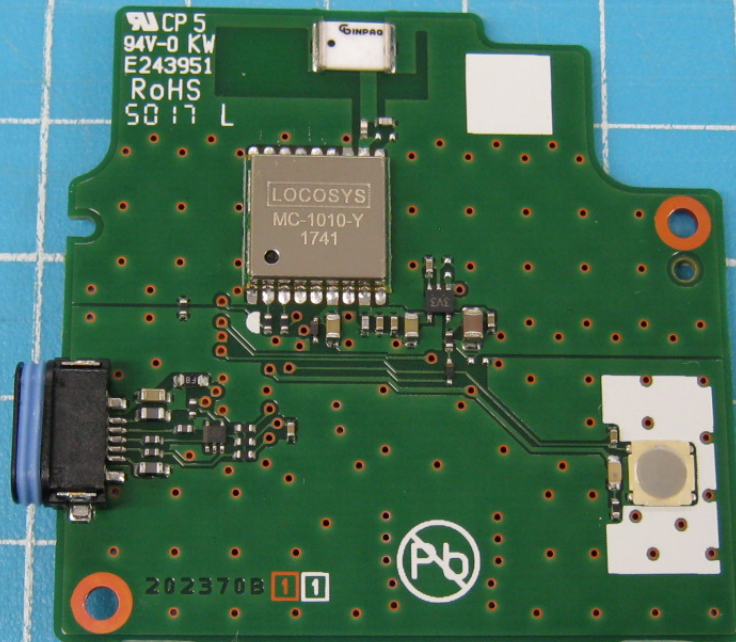

# MAIN-UNIT / LED-UNIT

Application for FCC / IC  
FCC ID: K6630633X30  
IC: 511B-30633X30

40

45

50

40

45

50

# SUB-UNIT

Application for FCC / IC  
FCC ID: K6630633X30  
IC: 511B-30633X30

45

50

45

50

# LCD MODULE

Application for FCC / IC  
FCC ID: K6630633X30  
IC: 511B-30633X30

40

45

YAESU MUSEN CO., LTD.

Application for FCC / IC  
FCC ID: K6630633X30  
IC: 511B-30633X30

35

40