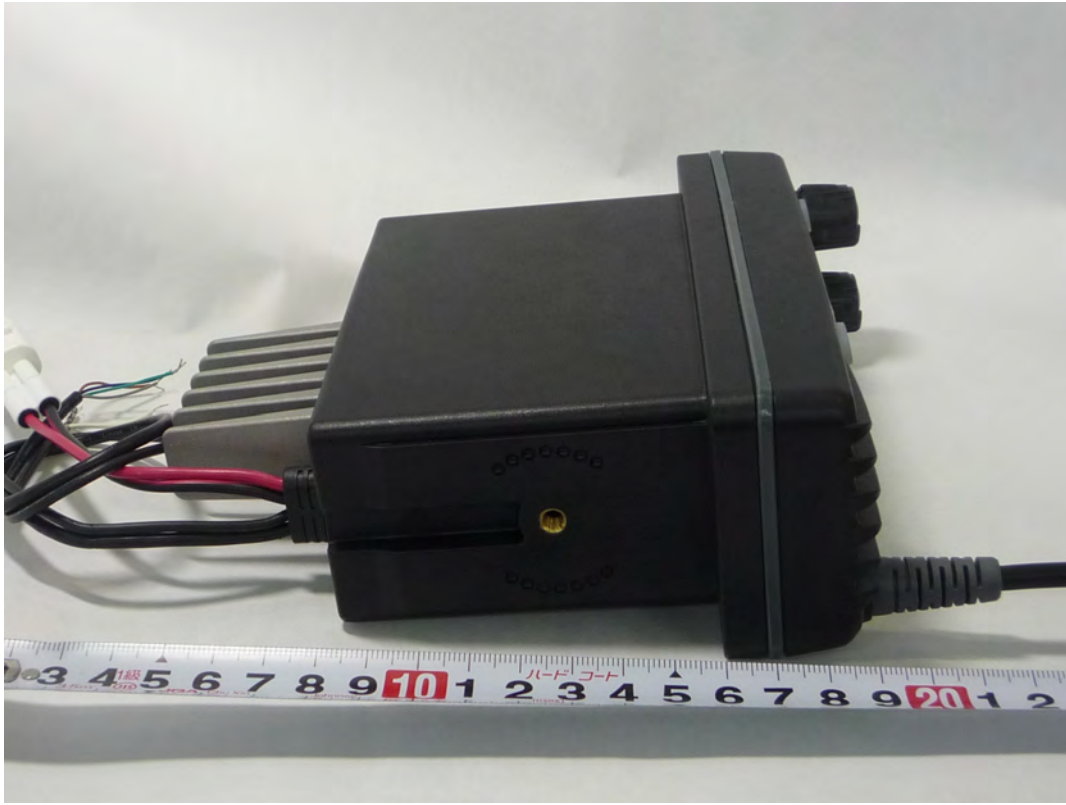

GX1300 External Photos

Front view and Microphone

Front view

FCC ID:K6630583X3D

IC: 511B-30583X3D

Left side view

Right side view

Yaesu Musen Co.,Ltd

Bottom view

Back view