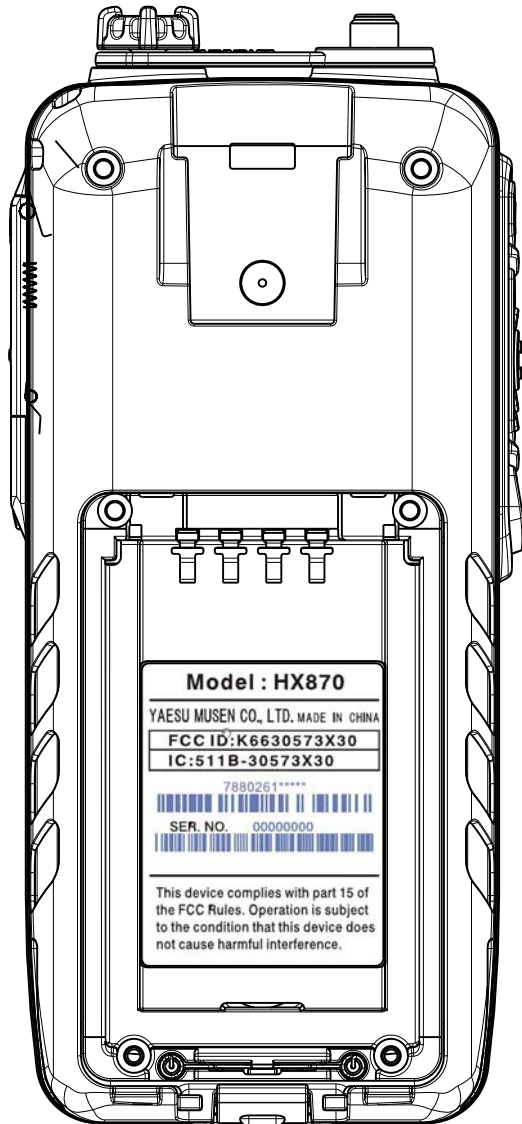

ID / Part 15.19 and CAUTION drawings

Label location

PRODUCTION No.	HX870
TITLE	LABEL DRAWING
YAESU MUSEN CO., LTD.	