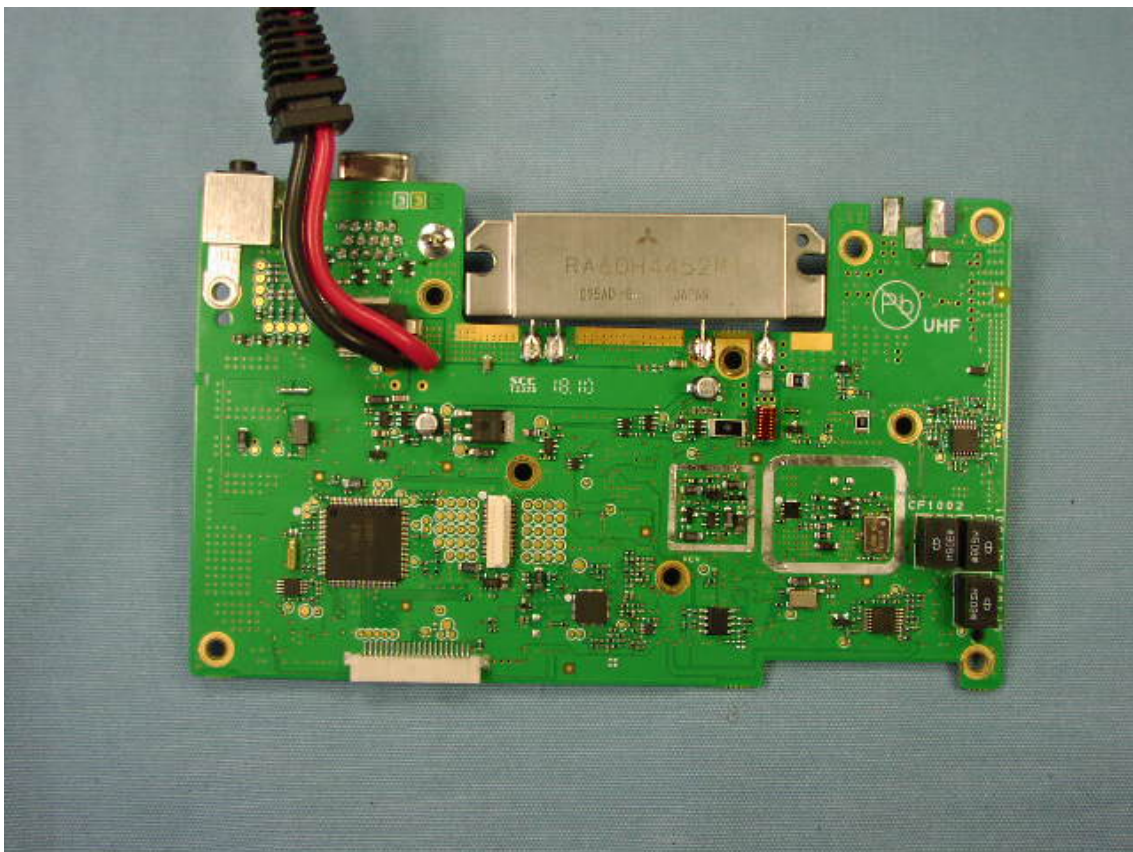

Removed top cover

Removed Shield Cover

Side-A of MAIN-Unit with shield case

Side-B of MAIN-Unit without shield case

Side-B of MAIN-Unit without shield case

Side-B of MAIN-Unit with shield case

Inside of FRONT panel with Unit and SP (VX-4500)

Side-A of FRONT-Unit and Rubber Key top (VX-4500)

Side-B of FRONT-Unit (VX-4500)

Inside of FRONT panel with Unit and SP (VX-4600)

Side-A of FRONT-Unit and Rubber Key top (VX-4600)

Side-B of FRONT-Unit (VX-4600)

Side-A of FRONT-Unit Without LCD (VX-4600)

Side-A of LCD (VX-4600)

Side-B of LCD (VX-4600)

Inside of FRONT panel (VX-4500)

Inside of FRONT panel (VX-4600)

Inside of chassis

Inside of microphone