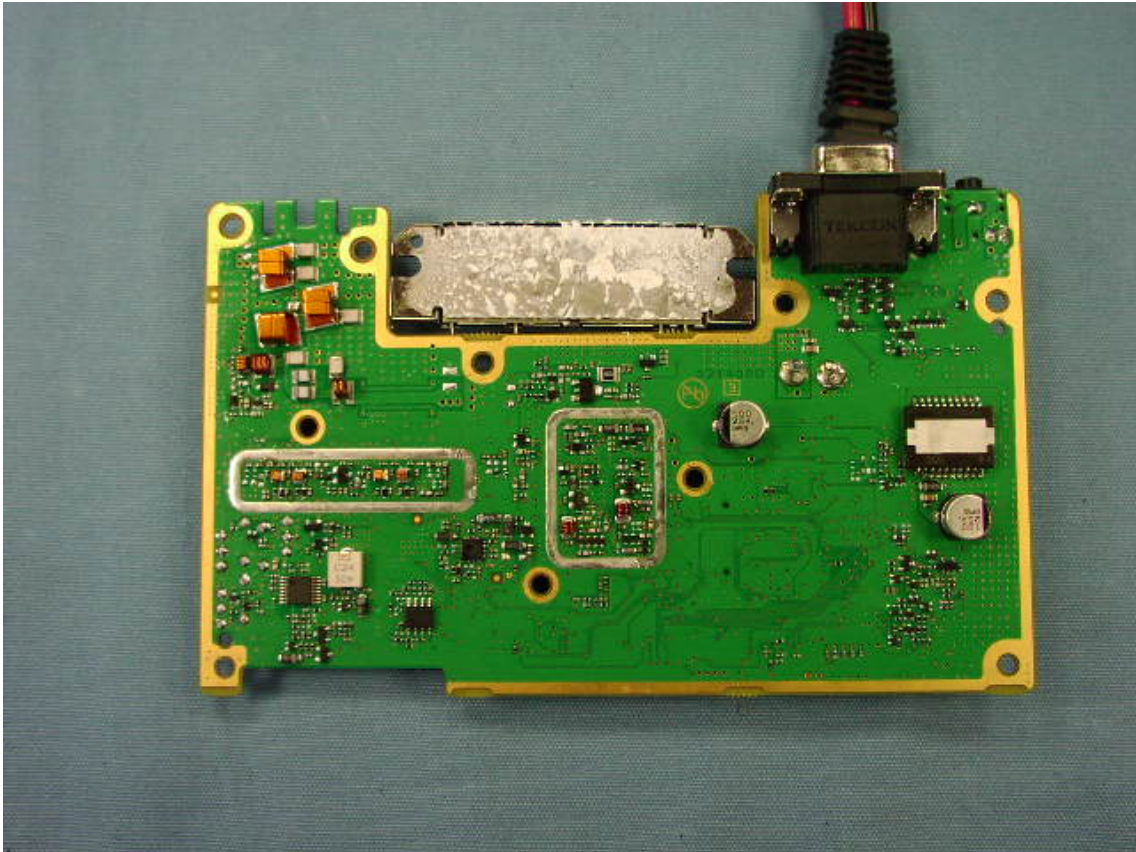

Removed top cover

Removed Shield Cover

Side-A of MAIN-Unit with shield case

Side-B of MAIN-Unit without shield case

Side-B of MAIN-Unit without shield case

Side-B of MAIN-Unit with shield case

Inside of FRONT panel with Unit and SP (VX-4500)

Side-A of FRONT-Unit and Rubber Key top (VX-4500)

Side-B of FRONT-Unit (VX-4500)

Inside of FRONT panel with Unit and SP (VX-4600)

Side-A of FRONT-Unit and Rubber Key top (VX-4600)

Side-B of FRONT-Unit (VX-4600)

Side-A of FRONT-Unit Without LCD (VX-4600)

Side-A of LCD (VX-4600)

Side-B of LCD (VX-4600)

Inside of FRONT panel (VX-4500)

Inside of FRONT panel (VX-4600)

Inside of chassis

Inside of microphone