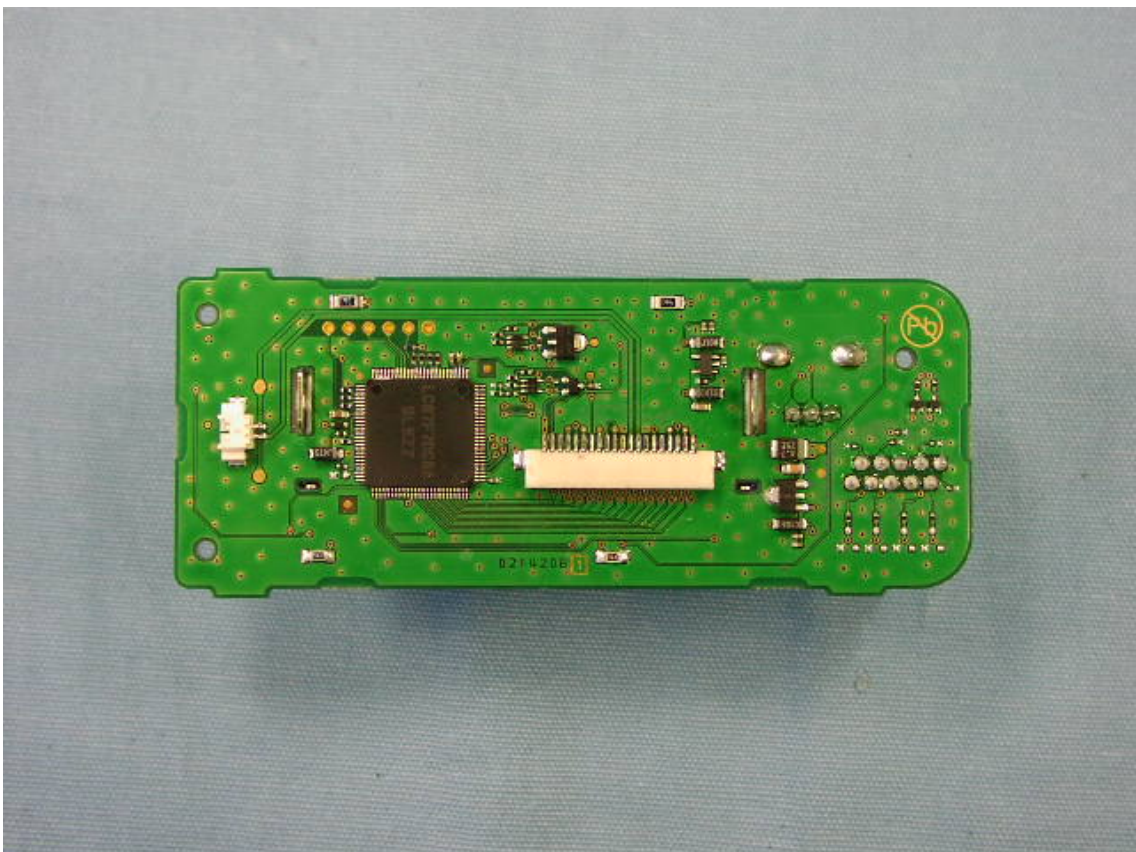

Removed top cover

Removed Shield Cover

Side-A of MAIN-Unit with shield case

Side-B of MAIN-Unit without shield case

Side-B of MAIN-Unit without shield case

Side-B of MAIN-Unit with shield case

Inside of FRONT panel with Unit and SP (VX-4500)

Side-A of FRONT-Unit and Rubber Key top (VX-4500)

Side-B of FRONT-Unit (VX-4500)

Inside of FRONT panel with Unit and SP (VX-4600)

Side-A of FRONT-Unit and Rubber Key top (VX-4600)

Side-B of FRONT-Unit (VX-4600)

Side-A of FRONT-Unit Without LCD (VX-4600)

Side-A of LCD (VX-4600)

Side-B of LCD (VX-4600)

Inside of FRONT panel (VX-4500)

Inside of FRONT panel (VX-4600)

Inside of chassis

Inside of microphone