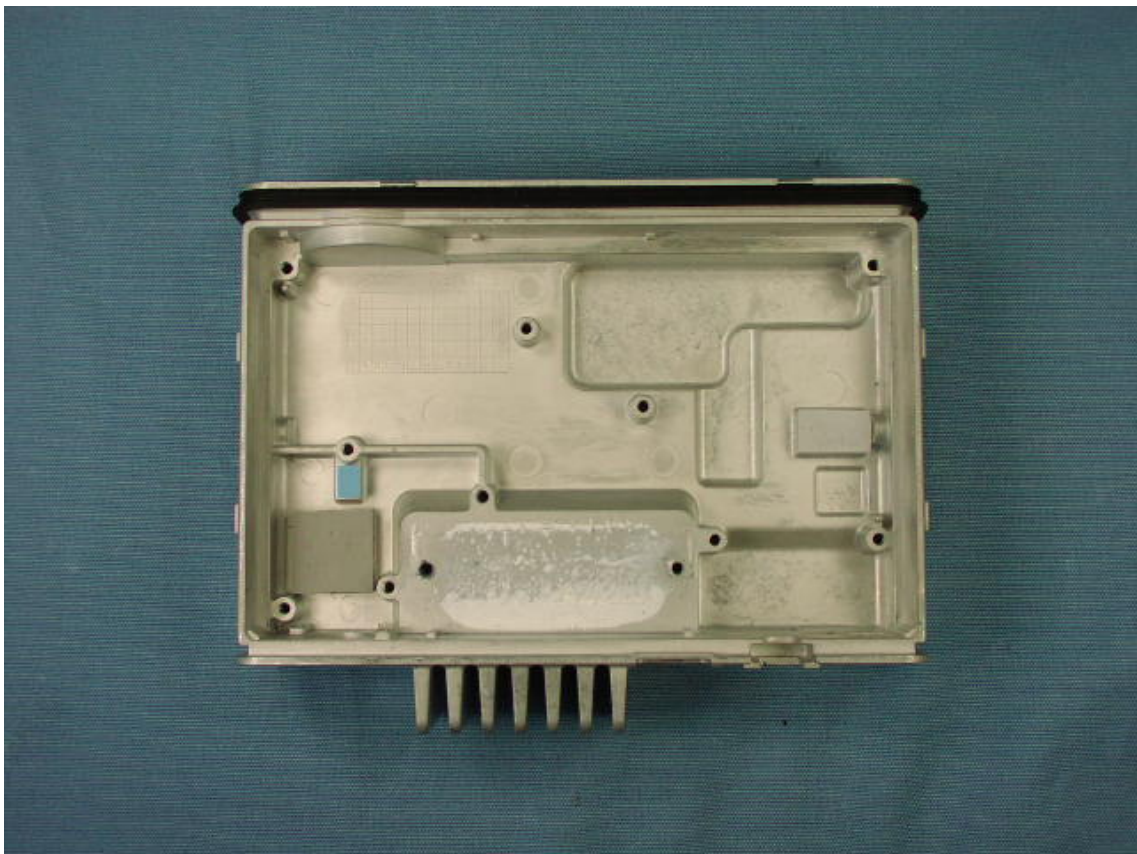

Removed top cover

Removed Shield Cover

Side-A of MAIN-Unit with shield case

Side-B of MAIN-Unit without shield case

Side-B of MAIN-Unit without shield case

Side-B of MAIN-Unit with shield case

Inside of FRONT panel with Unit and SP (VX-4500)

Side-A of FRONT-Unit and Rubber Key top (VX-4500)

Side-B of FRONT-Unit (VX-4500)

Inside of FRONT panel with Unit and SP (VX-4600)

Side-A of FRONT-Unit and Rubber Key top (VX-4600)

Side-B of FRONT-Unit (VX-4600)

Side-A of FRONT-Unit Without LCD (VX-4600)

Side-A of LCD (VX-4600)

Side-B of LCD (VX-4600)

Inside of FRONT panel (VX-4500)

Inside of FRONT panel (VX-4600)

Inside of chassis

Inside of microphone