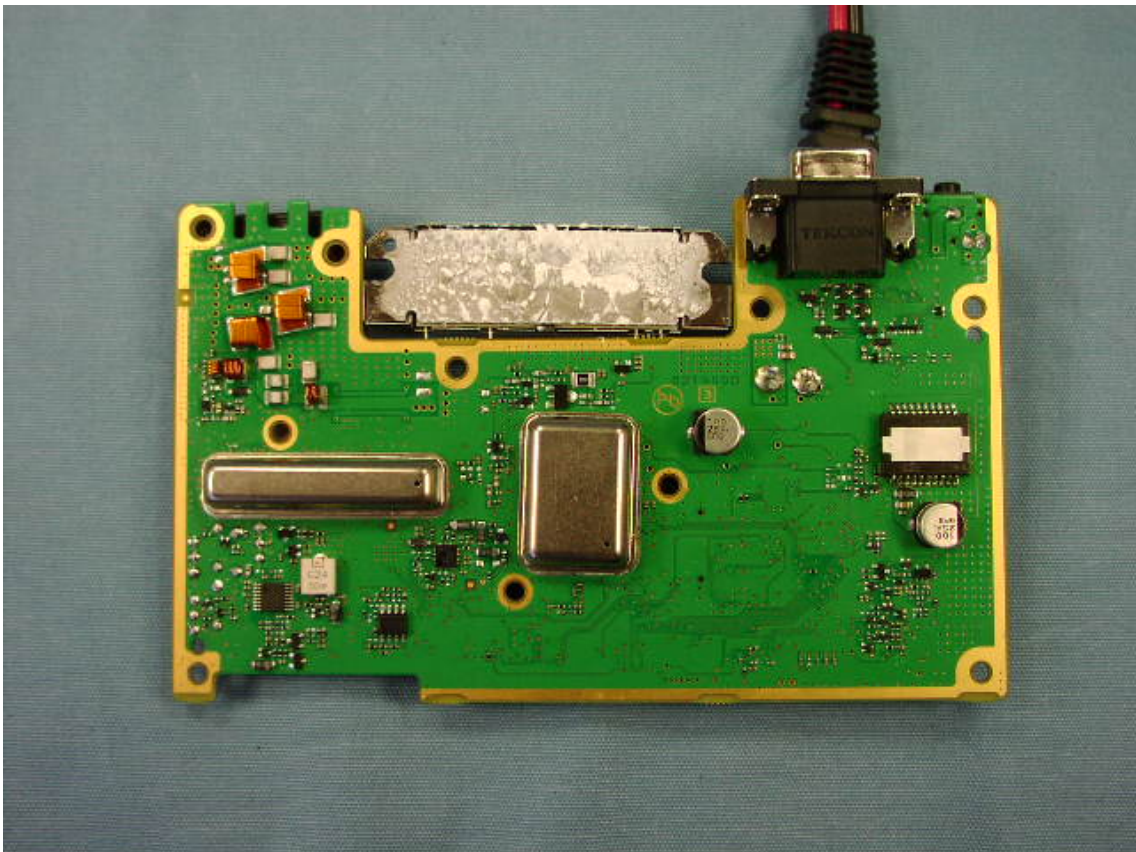

Removed top cover

Removed Shield Cover

Side-A of MAIN-Unit with shield case

Side-B of MAIN-Unit without shield case

Side-B of MAIN-Unit without shield case

Side-B of MAIN-Unit with shield case

Inside of FRONT panel with Unit and SP (VX-4500)

Side-A of FRONT-Unit and Rubber Key top (VX-4500)

Side-B of FRONT-Unit (VX-4500)

Inside of FRONT panel with Unit and SP (VX-4600)

Side-A of FRONT-Unit and Rubber Key top (VX-4600)

Side-B of FRONT-Unit (VX-4600)

Side-A of FRONT-Unit Without LCD (VX-4600)

Side-A of LCD (VX-4600)

Side-B of LCD (VX-4600)

Inside of FRONT panel (VX-4500)

Inside of FRONT panel (VX-4600)

Inside of chassis

Inside of microphone