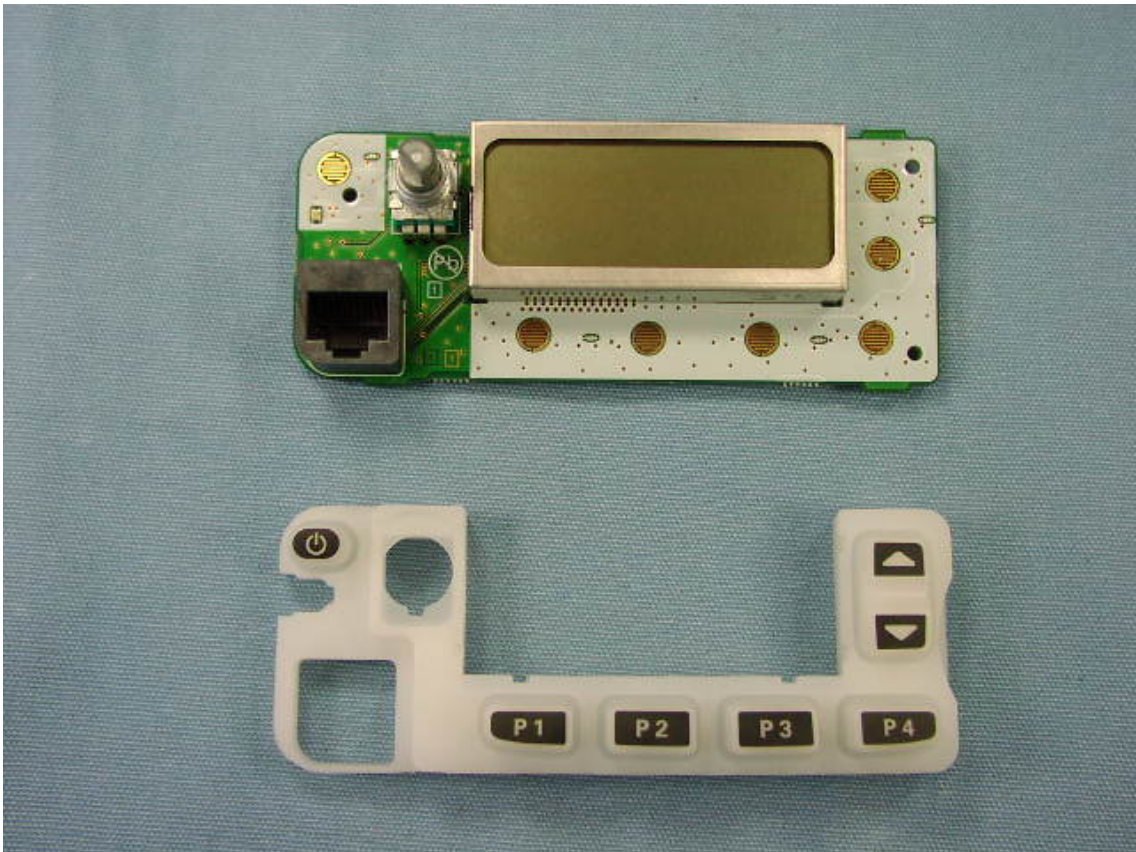

Removed top cover

Removed Shield Cover

Side-A of MAIN-Unit with shield case

Side-B of MAIN-Unit without shield case

Side-B of MAIN-Unit without shield case

Side-B of MAIN-Unit with shield case

Inside of FRONT panel with Unit and SP (VX-4500)

Side-A of FRONT-Unit and Rubber Key top (VX-4500)

Side-B of FRONT-Unit (VX-4500)

Inside of FRONT panel with Unit and SP (VX-4600)

Side-A of FRONT-Unit and Rubber Key top (VX-4600)

Side-B of FRONT-Unit (VX-4600)

Side-A of FRONT-Unit Without LCD (VX-4600)

Side-A of LCD (VX-4600)

Side-B of LCD (VX-4600)

Inside of FRONT panel (VX-4500)

Inside of FRONT panel (VX-4600)

Inside of chassis

Inside of microphone