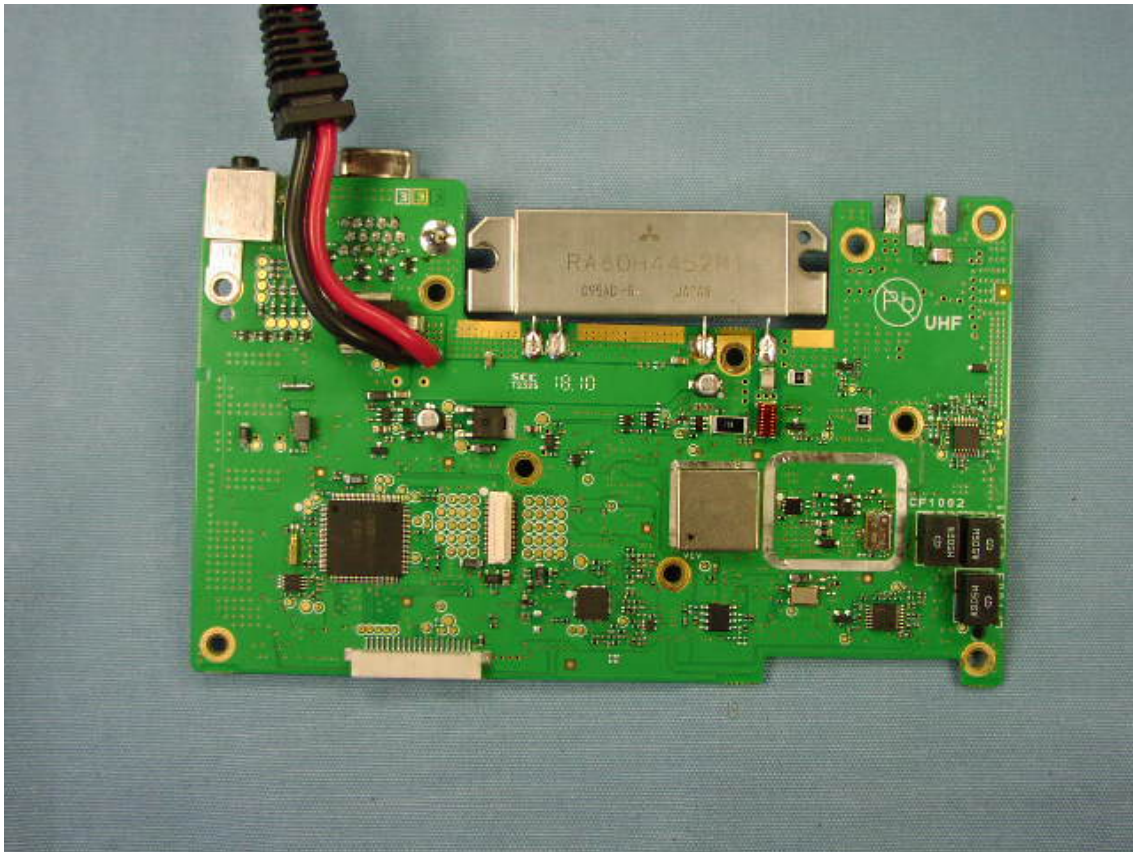

Removed top cover

Removed Shield Cover

Side-A of MAIN-Unit with shield case

Side-B of MAIN-Unit without shield case

Side-B of MAIN-Unit without shield case

Side-B of MAIN-Unit with shield case

Inside of FRONT panel with Unit and SP (VX-4500)

Side-A of FRONT-Unit and Rubber Key top (VX-4500)

Side-B of FRONT-Unit (VX-4500)

Inside of FRONT panel with Unit and SP (VX-4600)

Side-A of FRONT-Unit and Rubber Key top (VX-4600)

Side-B of FRONT-Unit (VX-4600)

Side-A of FRONT-Unit Without LCD (VX-4600)

Side-A of LCD (VX-4600)

Side-B of LCD (VX-4600)

Inside of FRONT panel (VX-4500)

Inside of FRONT panel (VX-4600)

Inside of chassis

Inside of microphone