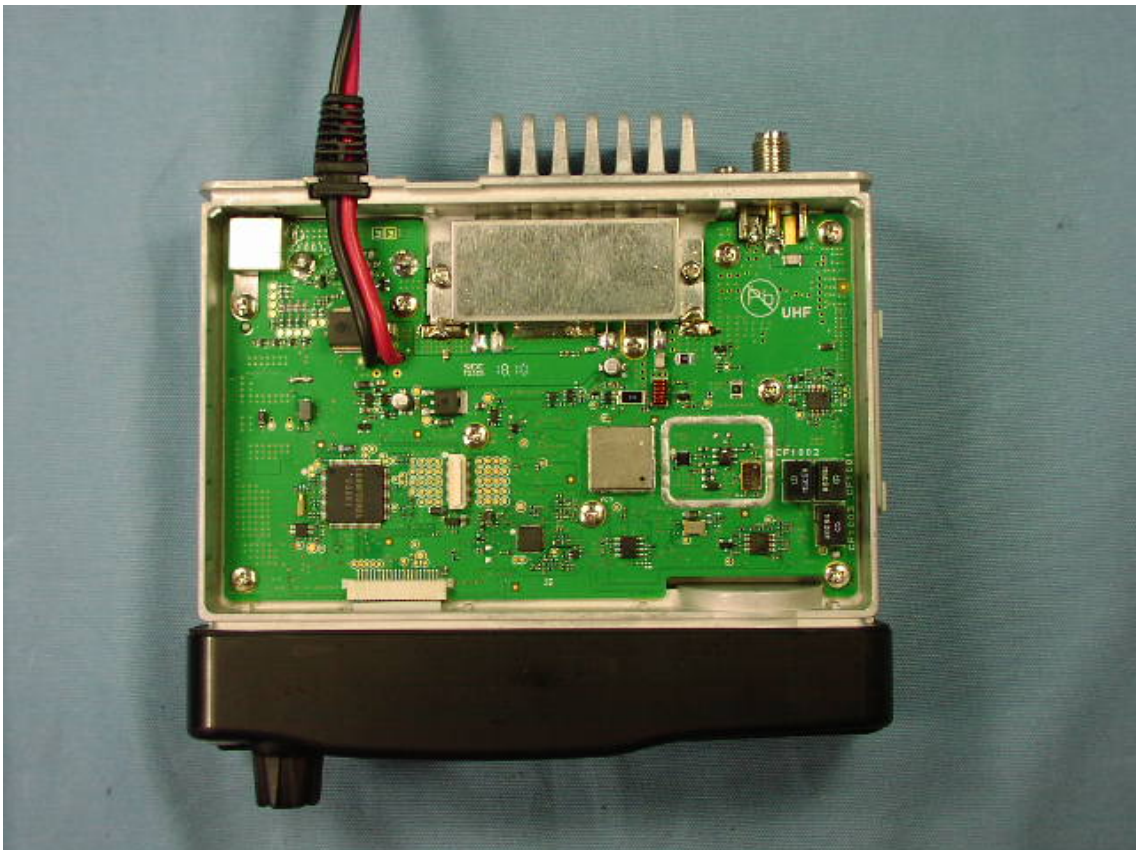

Removed top cover

Removed Shield Cover

Side-A of MAIN-Unit with shield case

Side-B of MAIN-Unit without shield case

Side-B of MAIN-Unit without shield case

Side-B of MAIN-Unit with shield case

Inside of FRONT panel with Unit and SP (VX-4500)

Side-A of FRONT-Unit and Rubber Key top (VX-4500)

Side-B of FRONT-Unit (VX-4500)

Inside of FRONT panel with Unit and SP (VX-4600)

Side-A of FRONT-Unit and Rubber Key top (VX-4600)

Side-B of FRONT-Unit (VX-4600)

Side-A of FRONT-Unit Without LCD (VX-4600)

Side-A of LCD (VX-4600)

Side-B of LCD (VX-4600)

Inside of FRONT panel (VX-4500)

Inside of FRONT panel (VX-4600)

Inside of chassis

Inside of microphone