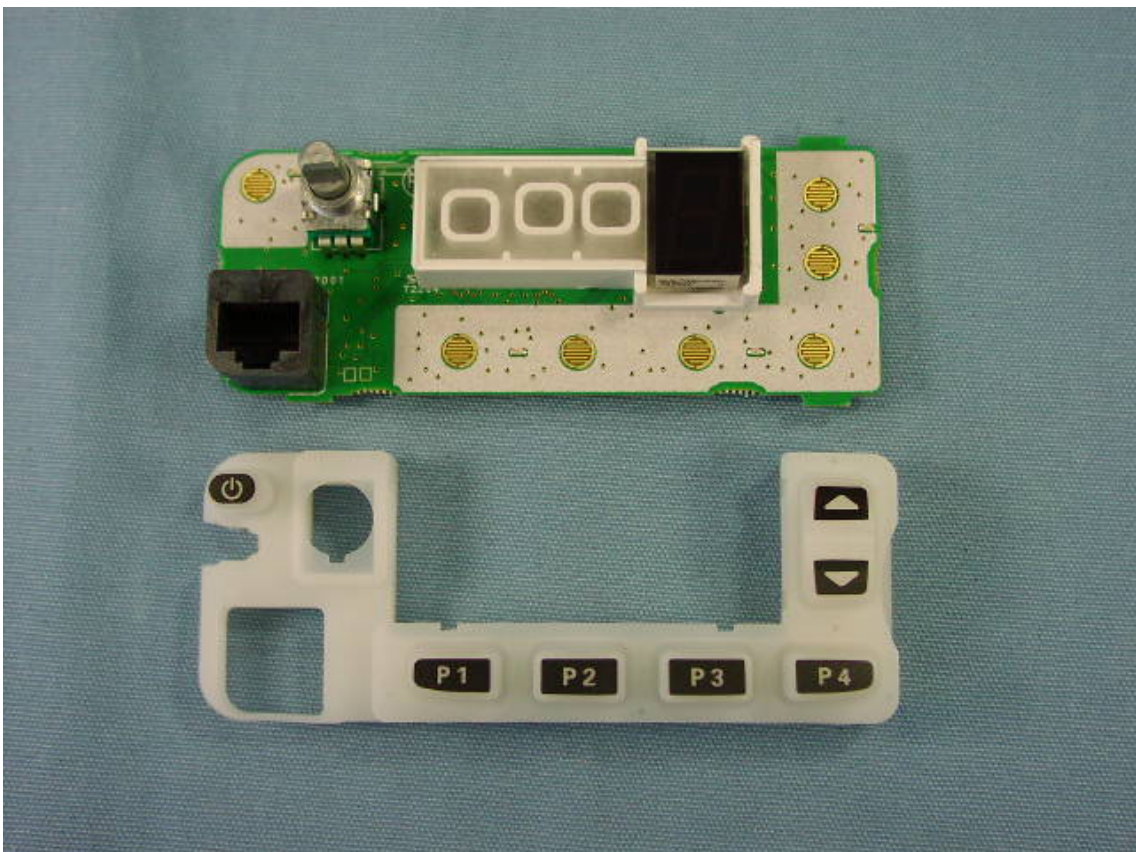

Removed top cover

Removed Shield Cover

Side-A of MAIN-Unit with shield case

Side-B of MAIN-Unit without shield case

Side-B of MAIN-Unit without shield case

Side-B of MAIN-Unit with shield case

Inside of FRONT panel with Unit and SP (VX-4500)

Side-A of FRONT-Unit and Rubber Key top (VX-4500)

Side-B of FRONT-Unit (VX-4500)

Inside of FRONT panel with Unit and SP (VX-4600)

Side-A of FRONT-Unit and Rubber Key top (VX-4600)

Side-B of FRONT-Unit (VX-4600)

Side-A of FRONT-Unit Without LCD (VX-4600)

Side-A of LCD (VX-4600)

Side-B of LCD (VX-4600)

Inside of FRONT panel (VX-4500)

Inside of FRONT panel (VX-4600)

Inside of chassis

Inside of microphone