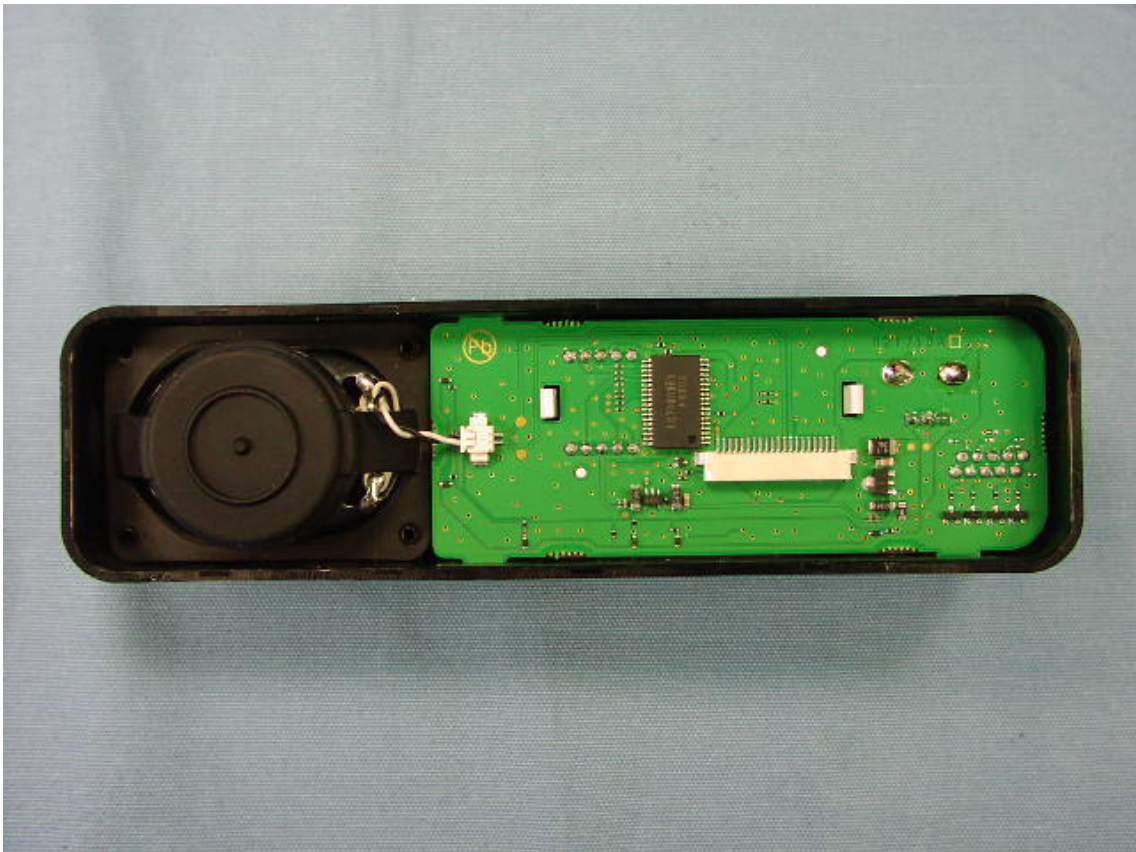

Removed top cover

Removed Shield Cover

Side-A of MAIN-Unit with shield case

Side-B of MAIN-Unit without shield case

Side-B of MAIN-Unit without shield case

Side-B of MAIN-Unit with shield case

Inside of FRONT panel with Unit and SP (VX-4500)

Side-A of FRONT-Unit and Rubber Key top (VX-4500)

Side-B of FRONT-Unit (VX-4500)

Inside of FRONT panel with Unit and SP (VX-4600)

Side-A of FRONT-Unit and Rubber Key top (VX-4600)

Side-B of FRONT-Unit (VX-4600)

Side-A of FRONT-Unit Without LCD (VX-4600)

Side-A of LCD (VX-4600)

Side-B of LCD (VX-4600)

Inside of FRONT panel (VX-4500)

Inside of FRONT panel (VX-4600)

Inside of chassis

Inside of microphone