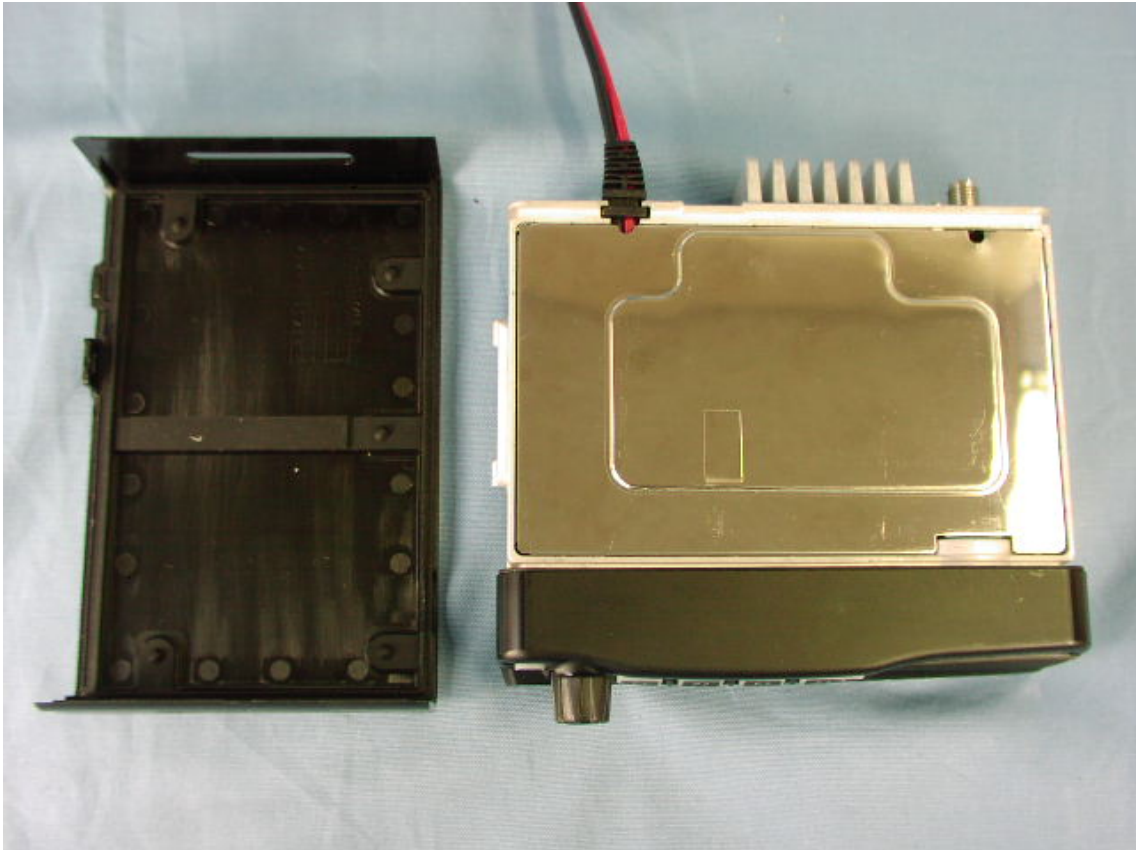

Removed top cover

Removed Shield Cover

Side-A of MAIN-Unit with shield case

Side-B of MAIN-Unit without shield case

Side-B of MAIN-Unit without shield case

Side-B of MAIN-Unit with shield case

Inside of FRONT panel with Unit and SP (VX-4500)

Side-A of FRONT-Unit and Rubber Key top (VX-4500)

Side-B of FRONT-Unit (VX-4500)

Inside of FRONT panel with Unit and SP (VX-4600)

Side-A of FRONT-Unit and Rubber Key top (VX-4600)

Side-B of FRONT-Unit (VX-4600)

Side-A of FRONT-Unit Without LCD (VX-4600)

Side-A of LCD (VX-4600)

Side-B of LCD (VX-4600)

Inside of FRONT panel (VX-4500)

Inside of FRONT panel (VX-4600)

Inside of chassis

Inside of microphone