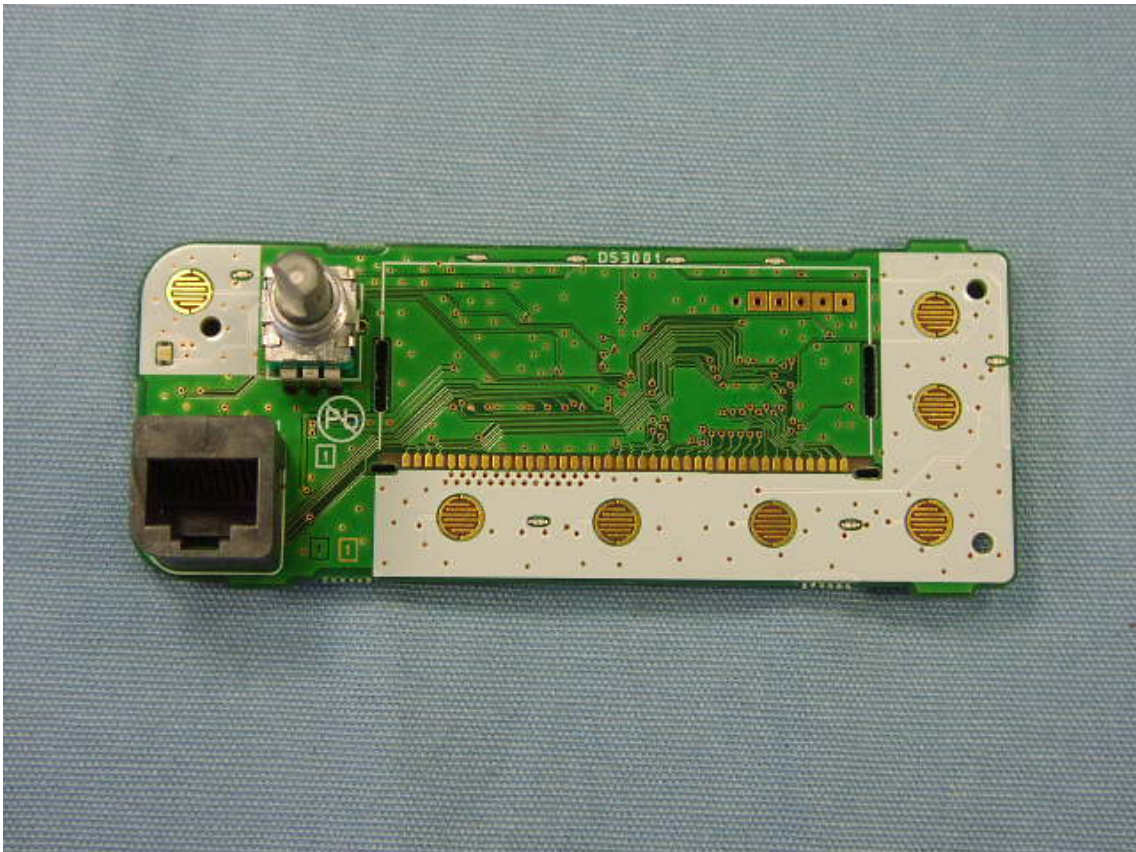

Removed top cover

Removed Shield Cover

Side-A of MAIN-Unit with shield case

Side-B of MAIN-Unit without shield case

Side-B of MAIN-Unit without shield case

Side-B of MAIN-Unit with shield case

Inside of FRONT panel with Unit and SP (VX-4500)

Side-A of FRONT-Unit and Rubber Key top (VX-4500)

Side-B of FRONT-Unit (VX-4500)

Inside of FRONT panel with Unit and SP (VX-4600)

Side-A of FRONT-Unit and Rubber Key top (VX-4600)

Side-B of FRONT-Unit (VX-4600)

Side-A of FRONT-Unit Without LCD (VX-4600)

Side-A of LCD (VX-4600)

Side-B of LCD (VX-4600)

Inside of FRONT panel (VX-4500)

Inside of FRONT panel (VX-4600)

Inside of chassis

Inside of microphone