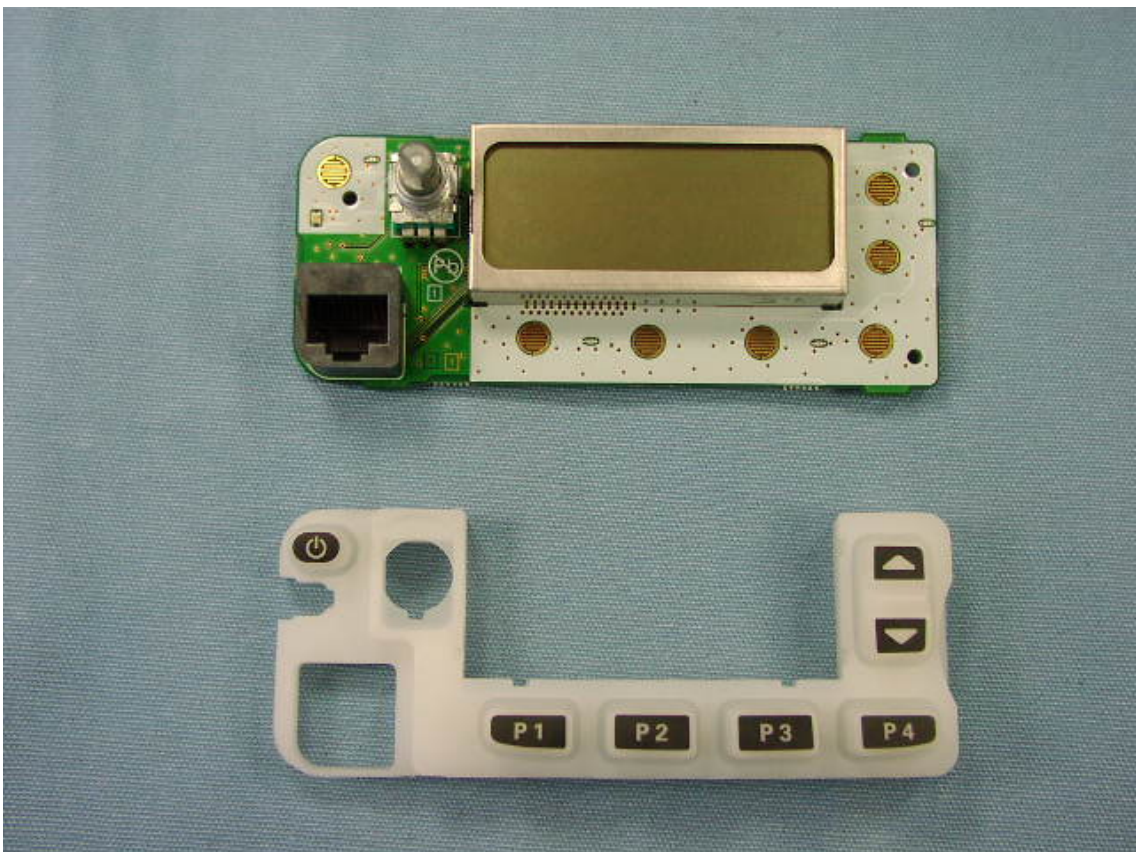

Removed top cover

Removed Shield Cover

MAIN-Unit without shield case

Side-B of MAIN-Unit without shield case

Side-B of MAIN-Unit with shield case

Inside of FRONT panel with Unit and SP (VX-4500)

Side-A of FRONT-Unit and Rubber Key top (VX-4500)

Side-B of FRONT-Unit (VX-4500)

Inside of FRONT panel with Unit and SP (VX-4600)

Side-A of FRONT-Unit and Rubber Key top (VX-4600)

Side-B of FRONT-Unit (VX-4600)

Side-A of FRONT-Unit Without LCD (VX-4600)

Side-A of LCD (VX-4600)

Side-B of LCD (VX-4600)

Inside of FRONT panel (VX-4500)

Inside of FRONT panel (VX-4600)

Inside of chassis

Inside of microphone