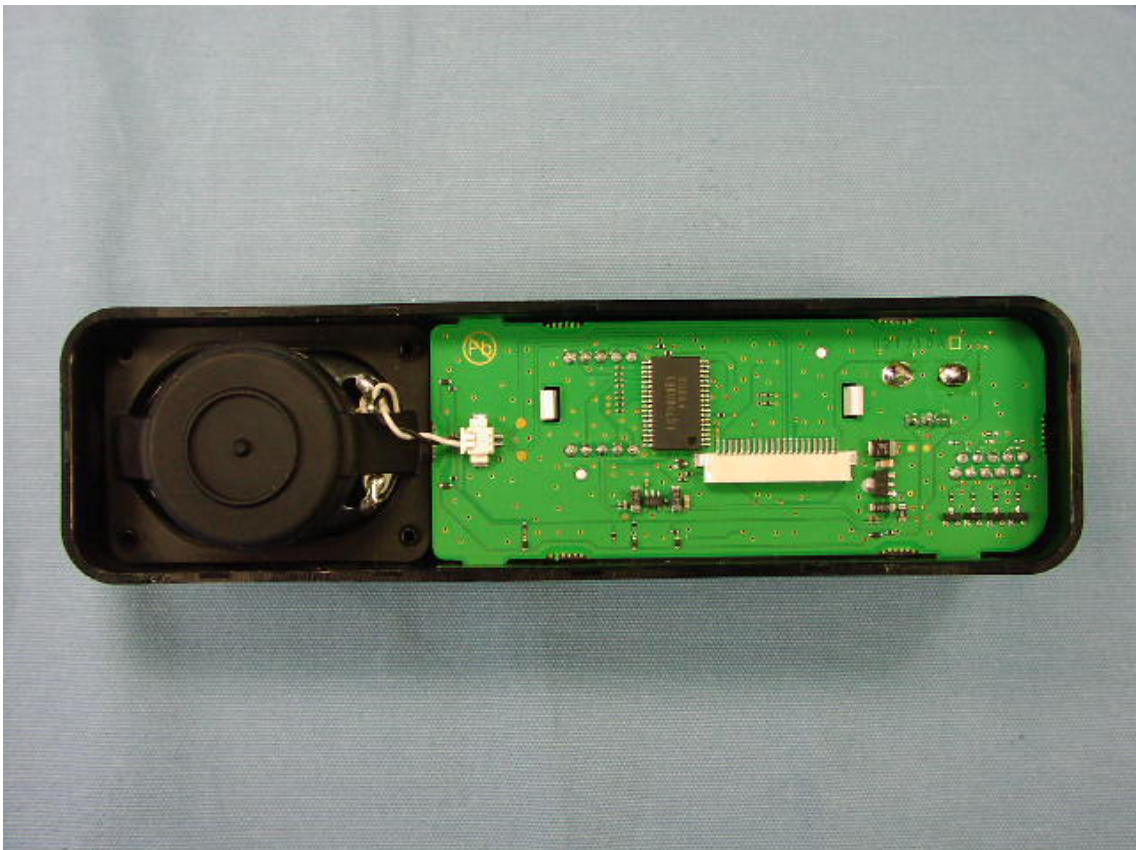

Removed top cover

Removed Shield Cover

MAIN-Unit without shield case

Side-B of MAIN-Unit without shield case

Side-B of MAIN-Unit with shield case

Inside of FRONT panel with Unit and SP (VX-4500)

Side-A of FRONT-Unit and Rubber Key top (VX-4500)

Side-B of FRONT-Unit (VX-4500)

Inside of FRONT panel with Unit and SP (VX-4600)

Side-A of FRONT-Unit and Rubber Key top (VX-4600)

Side-B of FRONT-Unit (VX-4600)

Side-A of FRONT-Unit Without LCD (VX-4600)

Side-A of LCD (VX-4600)

Side-B of LCD (VX-4600)

Inside of FRONT panel (VX-4500)

Inside of FRONT panel (VX-4600)

Inside of chassis

Inside of microphone