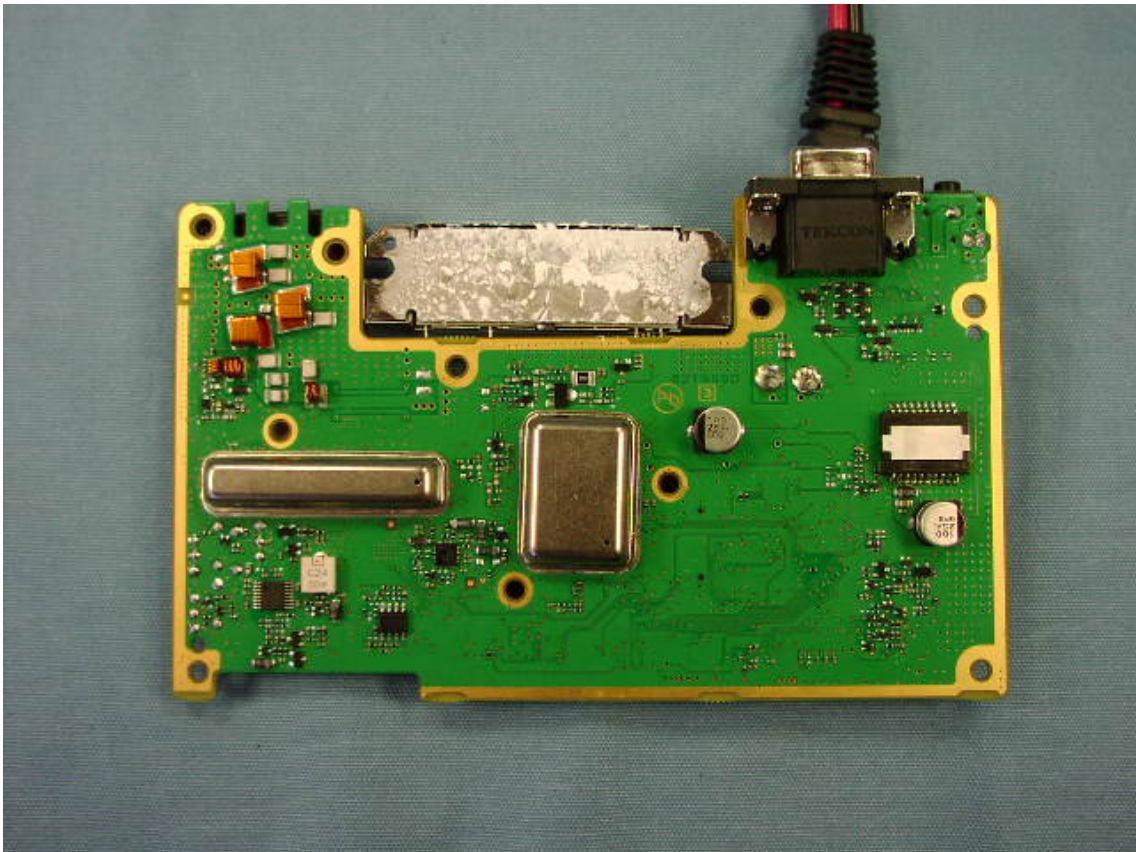

Removed top cover

Removed Shield Cover

MAIN-Unit without shield case

Side-B of MAIN-Unit without shield case

Side-B of MAIN-Unit with shield case

Inside of FRONT panel with Unit and SP (VX-4500)

Side-A of FRONT-Unit and Rubber Key top (VX-4500)

Side-B of FRONT-Unit (VX-4500)

Inside of FRONT panel with Unit and SP (VX-4600)

Side-A of FRONT-Unit and Rubber Key top (VX-4600)

Side-B of FRONT-Unit (VX-4600)

Side-A of FRONT-Unit Without LCD (VX-4600)

Side-A of LCD (VX-4600)

Side-B of LCD (VX-4600)

Inside of FRONT panel (VX-4500)

Inside of FRONT panel (VX-4600)

Inside of chassis

Inside of microphone