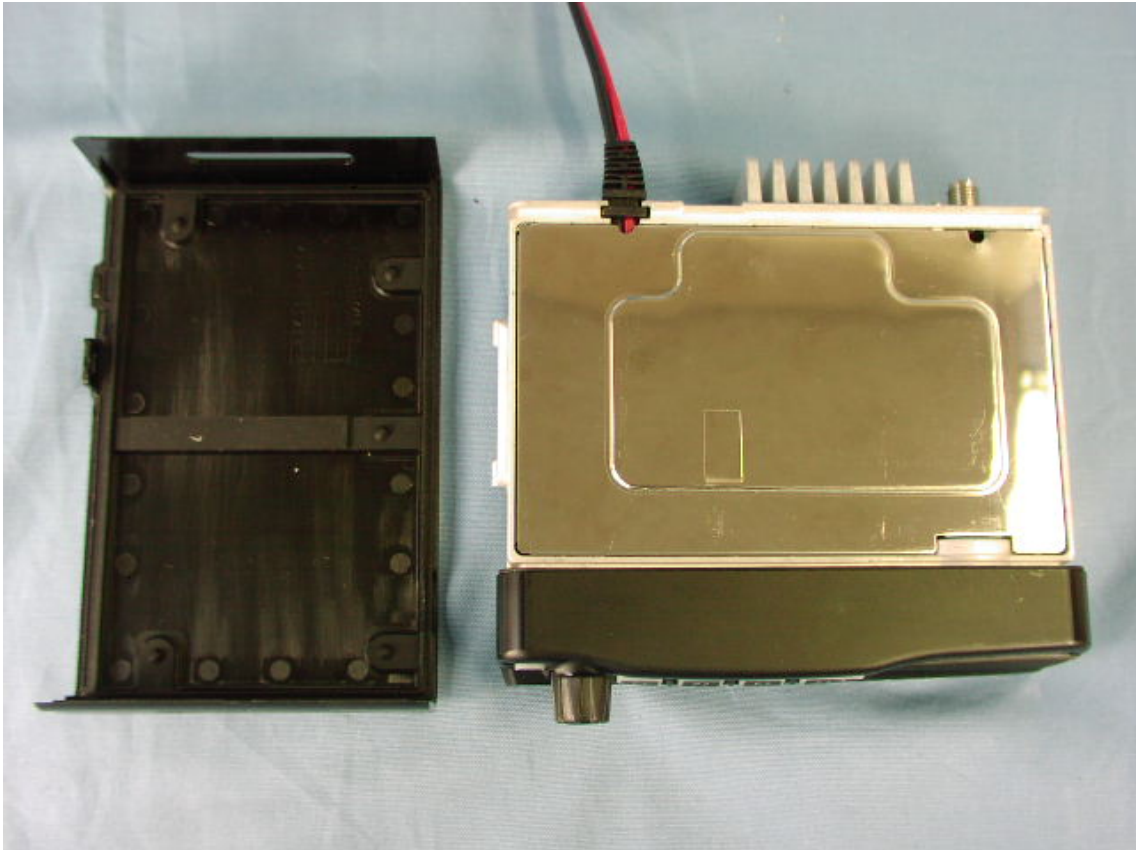

Removed top cover

Removed Shield Cover

MAIN-Unit without shield case

Side-B of MAIN-Unit without shield case

Side-B of MAIN-Unit with shield case

Inside of FRONT panel with Unit and SP (VX-4500)

Side-A of FRONT-Unit and Rubber Key top (VX-4500)

Side-B of FRONT-Unit (VX-4500)

Inside of FRONT panel with Unit and SP (VX-4600)

Side-A of FRONT-Unit and Rubber Key top (VX-4600)

Side-B of FRONT-Unit (VX-4600)

Side-A of FRONT-Unit Without LCD (VX-4600)

Side-A of LCD (VX-4600)

Side-B of LCD (VX-4600)

Inside of FRONT panel (VX-4500)

Inside of FRONT panel (VX-4600)

Inside of chassis

Inside of microphone