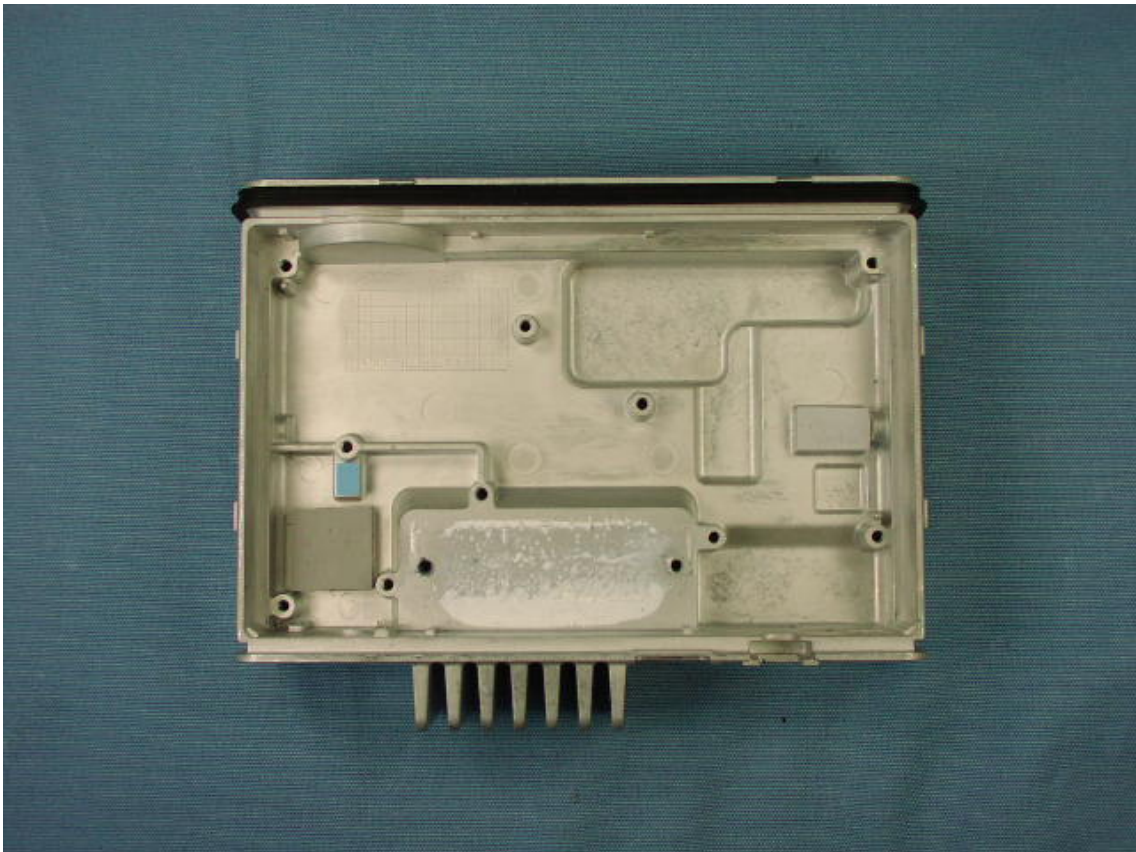

Removed top cover

Removed Shield Cover

MAIN-Unit without shield case

Side-B of MAIN-Unit without shield case

Side-B of MAIN-Unit with shield case

Inside of FRONT panel with Unit and SP (VX-4500)

Side-A of FRONT-Unit and Rubber Key top (VX-4500)

Side-B of FRONT-Unit (VX-4500)

Inside of FRONT panel with Unit and SP (VX-4600)

Side-A of FRONT-Unit and Rubber Key top (VX-4600)

Side-B of FRONT-Unit (VX-4600)

Side-A of FRONT-Unit Without LCD (VX-4600)

Side-A of LCD (VX-4600)

Side-B of LCD (VX-4600)

Inside of FRONT panel (VX-4500)

Inside of FRONT panel (VX-4600)

Inside of chassis

Inside of microphone