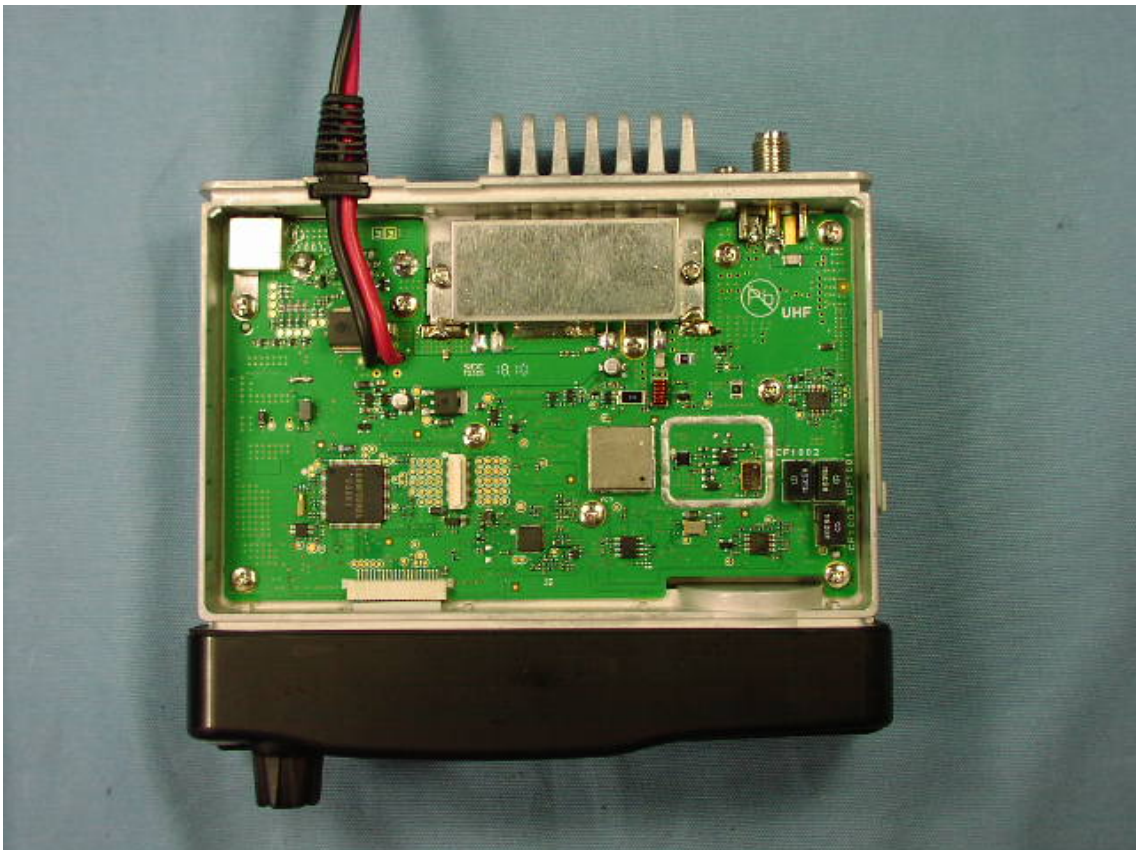

Removed top cover

Removed Shield Cover

MAIN-Unit without shield case

Side-B of MAIN-Unit without shield case

Side-B of MAIN-Unit with shield case

Inside of FRONT panel with Unit and SP (VX-4500)

Side-A of FRONT-Unit and Rubber Key top (VX-4500)

Side-B of FRONT-Unit (VX-4500)

Inside of FRONT panel with Unit and SP (VX-4600)

Side-A of FRONT-Unit and Rubber Key top (VX-4600)

Side-B of FRONT-Unit (VX-4600)

Side-A of FRONT-Unit Without LCD (VX-4600)

Side-A of LCD (VX-4600)

Side-B of LCD (VX-4600)

Inside of FRONT panel (VX-4500)

Inside of FRONT panel (VX-4600)

Inside of chassis

Inside of microphone