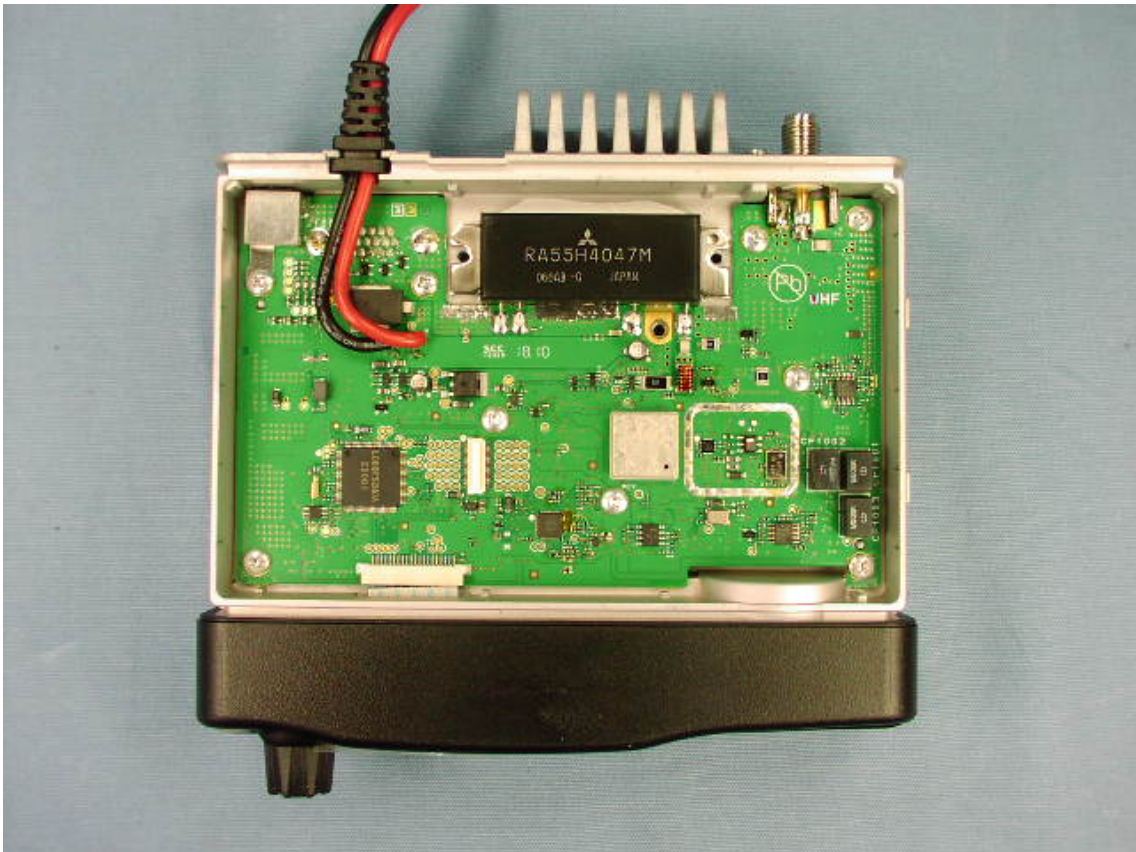

Removed top cover

Removed Shield Cover

MAIN-Unit without shield case

Side-B of MAIN-Unit without shield case

Side-B of MAIN-Unit with shield case

Inside of FRONT panel with Unit and SP (VX-4500)

Side-A of FRONT-Unit and Rubber Key top (VX-4500)

Side-B of FRONT-Unit (VX-4500)

Inside of FRONT panel with Unit and SP (VX-4600)

Side-A of FRONT-Unit and Rubber Key top (VX-4600)

Side-B of FRONT-Unit (VX-4600)

Side-A of FRONT-Unit Without LCD (VX-4600)

Side-A of LCD (VX-4600)

Side-B of LCD (VX-4600)

Inside of FRONT panel (VX-4500)

Inside of FRONT panel (VX-4600)

Inside of chassis

Inside of microphone