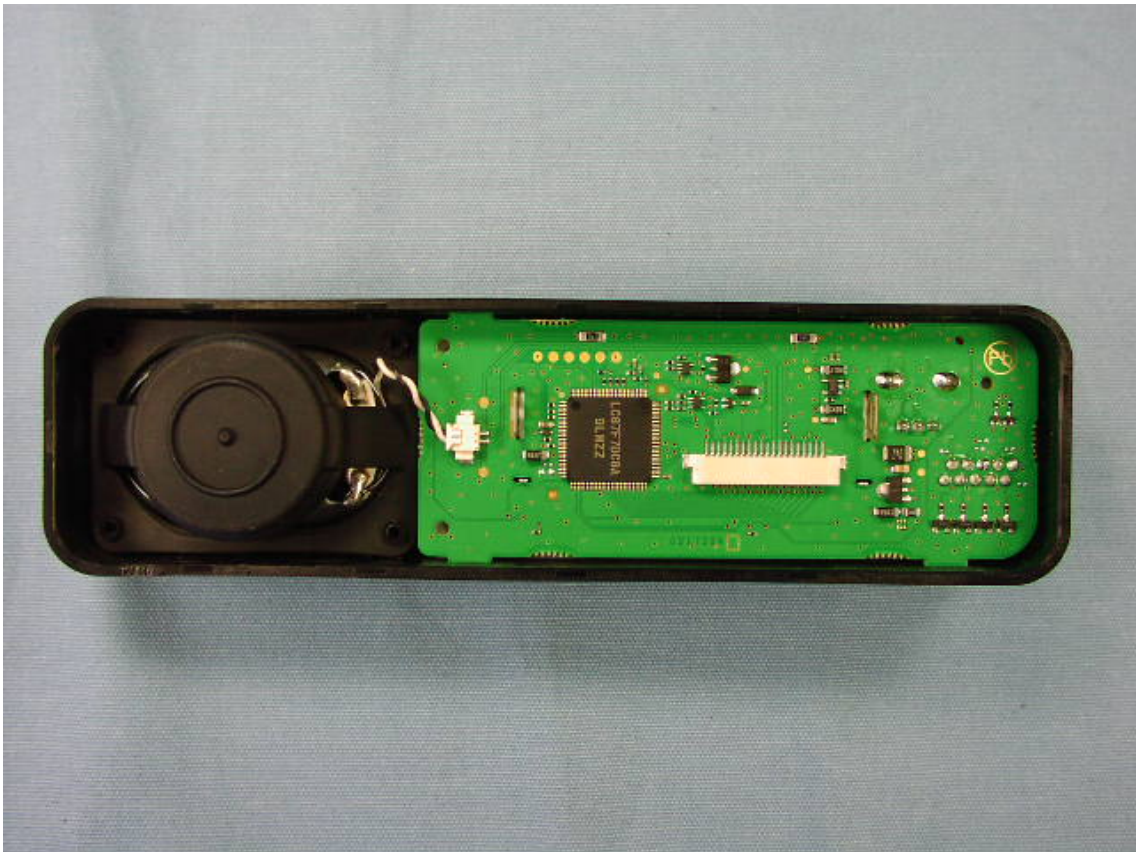

Removed top cover

Removed Shield Cover

MAIN-Unit without shield case

Side-B of MAIN-Unit without shield case

Side-B of MAIN-Unit with shield case

Inside of FRONT panel with Unit and SP (VX-4500)

Side-A of FRONT-Unit and Rubber Key top (VX-4500)

Side-B of FRONT-Unit (VX-4500)

Inside of FRONT panel with Unit and SP (VX-4600)

Side-A of FRONT-Unit and Rubber Key top (VX-4600)

Side-B of FRONT-Unit (VX-4600)

Side-A of FRONT-Unit Without LCD (VX-4600)

Side-A of LCD (VX-4600)

Side-B of LCD (VX-4600)

Inside of FRONT panel (VX-4500)

Inside of FRONT panel (VX-4600)

Inside of chassis

Inside of microphone