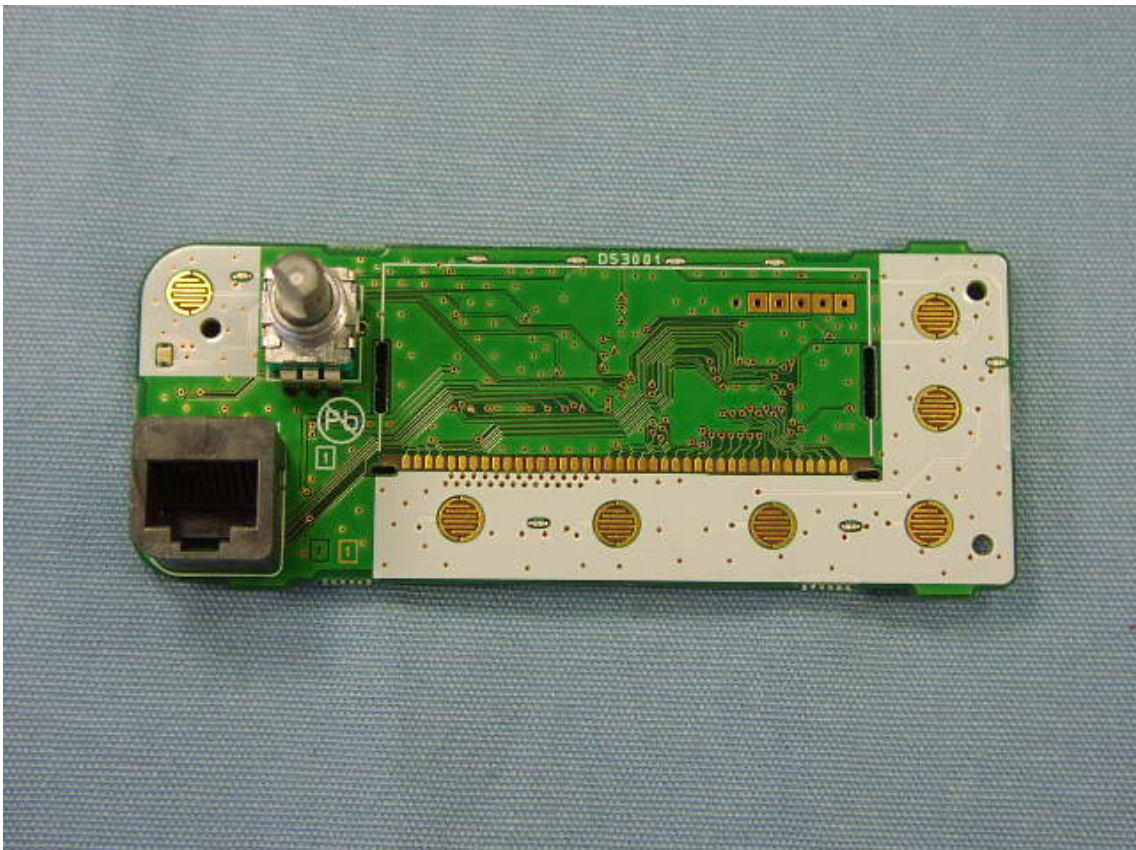

Removed top cover

Removed Shield Cover

MAIN-Unit without shield case

Side-B of MAIN-Unit without shield case

Side-B of MAIN-Unit with shield case

Inside of FRONT panel with Unit and SP (VX-4500)

Side-A of FRONT-Unit and Rubber Key top (VX-4500)

Side-B of FRONT-Unit (VX-4500)

Inside of FRONT panel with Unit and SP (VX-4600)

Side-A of FRONT-Unit and Rubber Key top (VX-4600)

Side-B of FRONT-Unit (VX-4600)

Side-A of FRONT-Unit Without LCD (VX-4600)

Side-A of LCD (VX-4600)

Side-B of LCD (VX-4600)

Inside of FRONT panel (VX-4500)

Inside of FRONT panel (VX-4600)

Inside of chassis

Inside of microphone