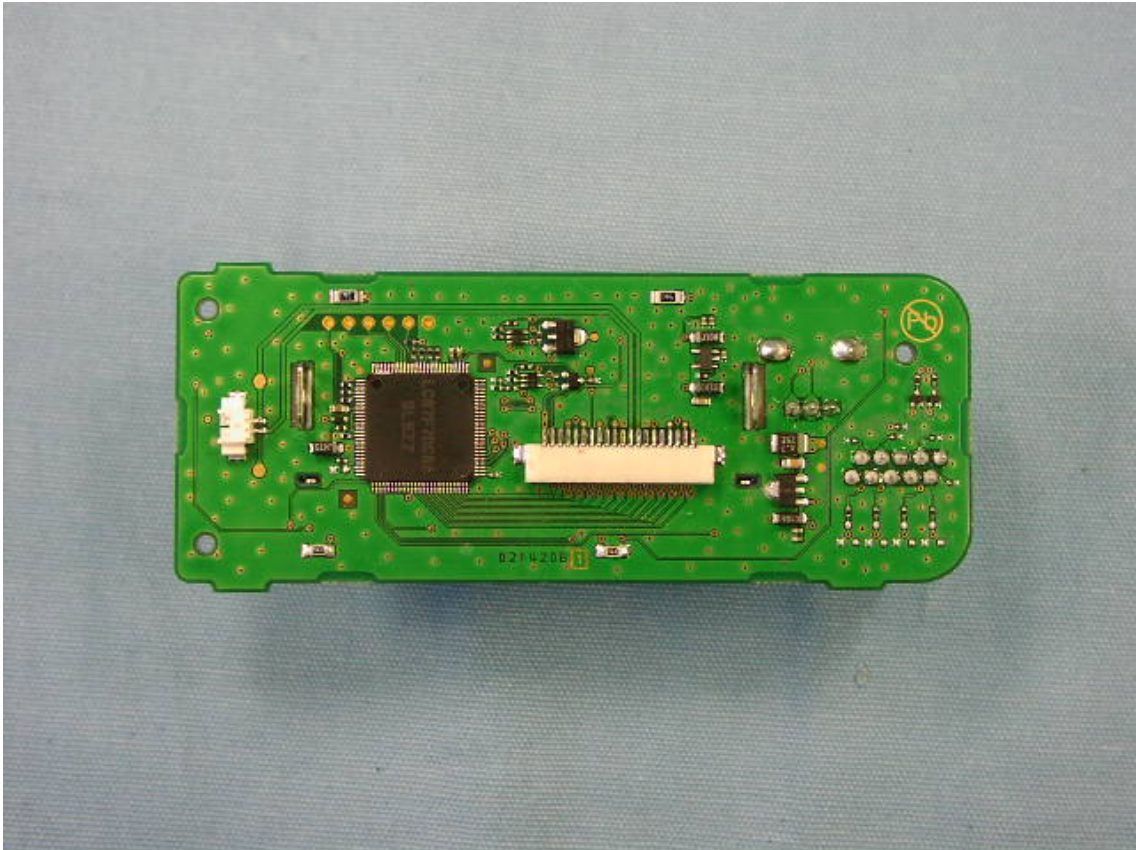

Removed top cover

Removed Shield Cover

MAIN-Unit without shield case

Side-B of MAIN-Unit without shield case

Side-B of MAIN-Unit with shield case

Inside of FRONT panel with Unit and SP (VX-4500)

Side-A of FRONT-Unit and Rubber Key top (VX-4500)

Side-B of FRONT-Unit (VX-4500)

Inside of FRONT panel with Unit and SP (VX-4600)

Side-A of FRONT-Unit and Rubber Key top (VX-4600)

Side-B of FRONT-Unit (VX-4600)

Side-A of FRONT-Unit Without LCD (VX-4600)

Side-A of LCD (VX-4600)

Side-B of LCD (VX-4600)

Inside of FRONT panel (VX-4500)

Inside of FRONT panel (VX-4600)

Inside of chassis

Inside of microphone