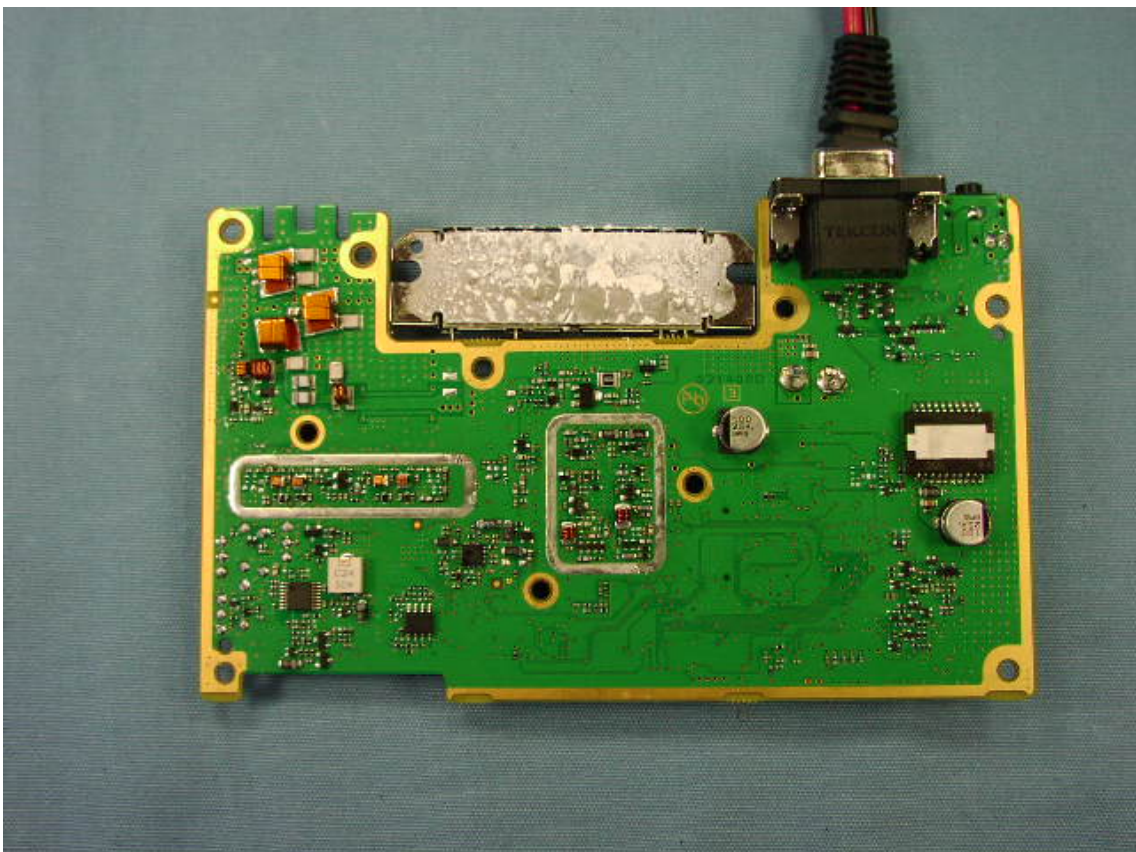

Removed top cover

Removed Shield Cover

MAIN-Unit without shield case

Side-B of MAIN-Unit without shield case

Side-B of MAIN-Unit with shield case

Inside of FRONT panel with Unit and SP (VX-4500)

Side-A of FRONT-Unit and Rubber Key top (VX-4500)

Side-B of FRONT-Unit (VX-4500)

Inside of FRONT panel with Unit and SP (VX-4600)

Side-A of FRONT-Unit and Rubber Key top (VX-4600)

Side-B of FRONT-Unit (VX-4600)

Side-A of FRONT-Unit Without LCD (VX-4600)

Side-A of LCD (VX-4600)

Side-B of LCD (VX-4600)

Inside of FRONT panel (VX-4500)

Inside of FRONT panel (VX-4600)

Inside of chassis

Inside of microphone