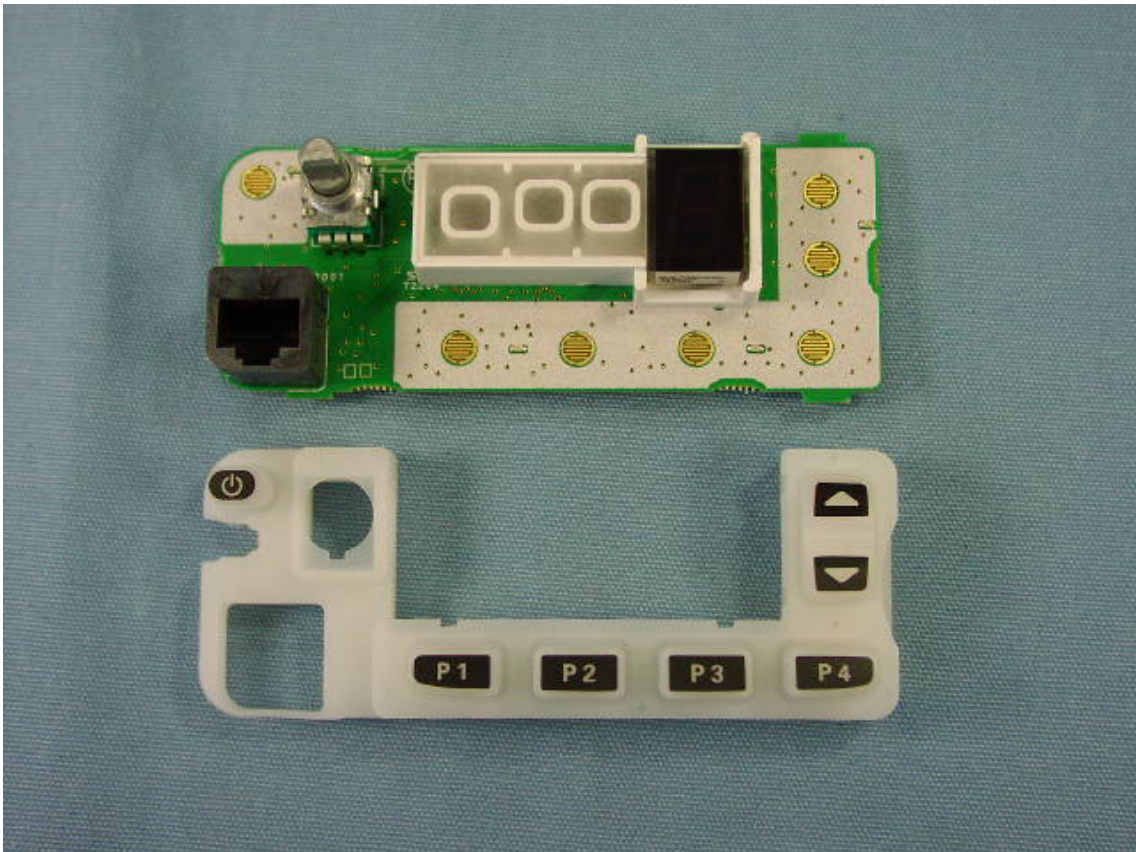

Removed top cover

Removed Shield Cover

MAIN-Unit without shield case

Side-B of MAIN-Unit without shield case

Side-B of MAIN-Unit with shield case

Inside of FRONT panel with Unit and SP (VX-4500)

Side-A of FRONT-Unit and Rubber Key top (VX-4500)

Side-B of FRONT-Unit (VX-4500)

Inside of FRONT panel with Unit and SP (VX-4600)

Side-A of FRONT-Unit and Rubber Key top (VX-4600)

Side-B of FRONT-Unit (VX-4600)

Side-A of FRONT-Unit Without LCD (VX-4600)

Side-A of LCD (VX-4600)

Side-B of LCD (VX-4600)

Inside of FRONT panel (VX-4500)

Inside of FRONT panel (VX-4600)

Inside of chassis

Inside of microphone