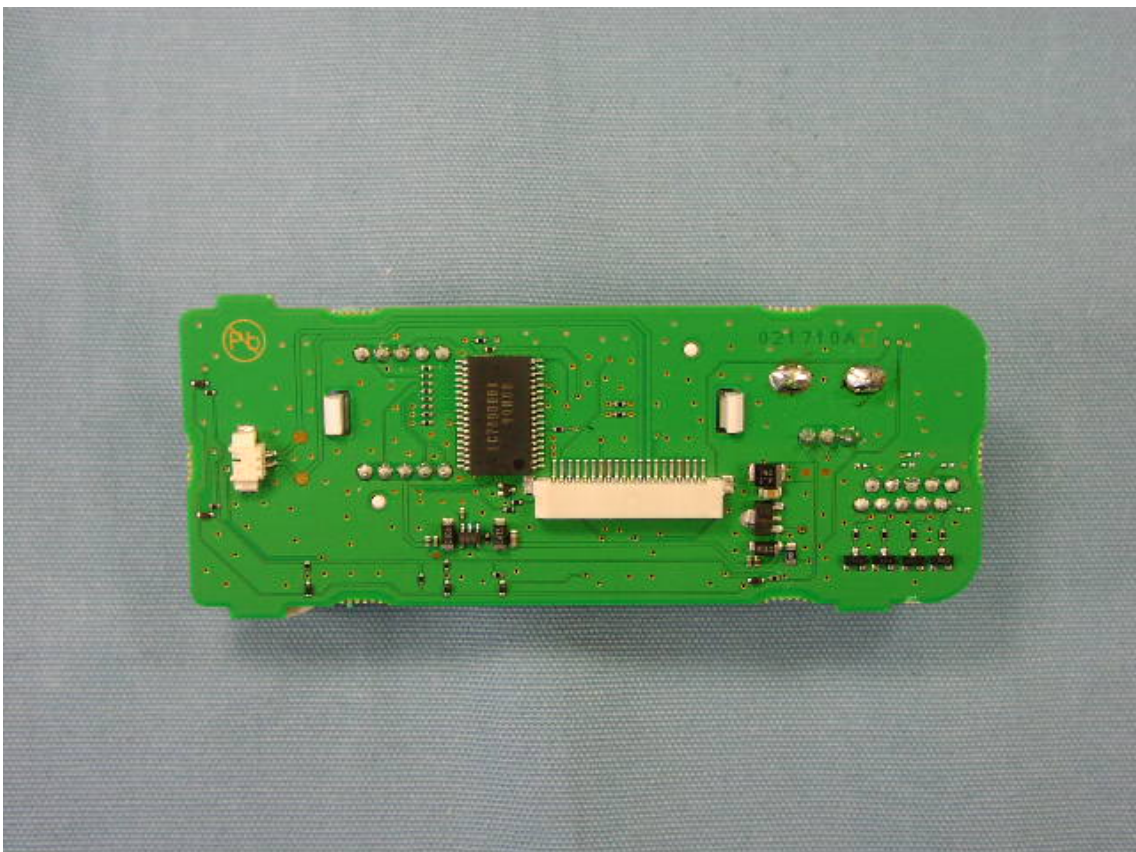

Removed top cover

Removed Shield Cover

MAIN-Unit without shield case

Side-B of MAIN-Unit without shield case

Side-B of MAIN-Unit with shield case

Inside of FRONT panel with Unit and SP (VX-4500)

Side-A of FRONT-Unit and Rubber Key top (VX-4500)

Side-B of FRONT-Unit (VX-4500)

Inside of FRONT panel with Unit and SP (VX-4600)

Side-A of FRONT-Unit and Rubber Key top (VX-4600)

Side-B of FRONT-Unit (VX-4600)

Side-A of FRONT-Unit Without LCD (VX-4600)

Side-A of LCD (VX-4600)

Side-B of LCD (VX-4600)

Inside of FRONT panel (VX-4500)

Inside of FRONT panel (VX-4600)

Inside of chassis

Inside of microphone