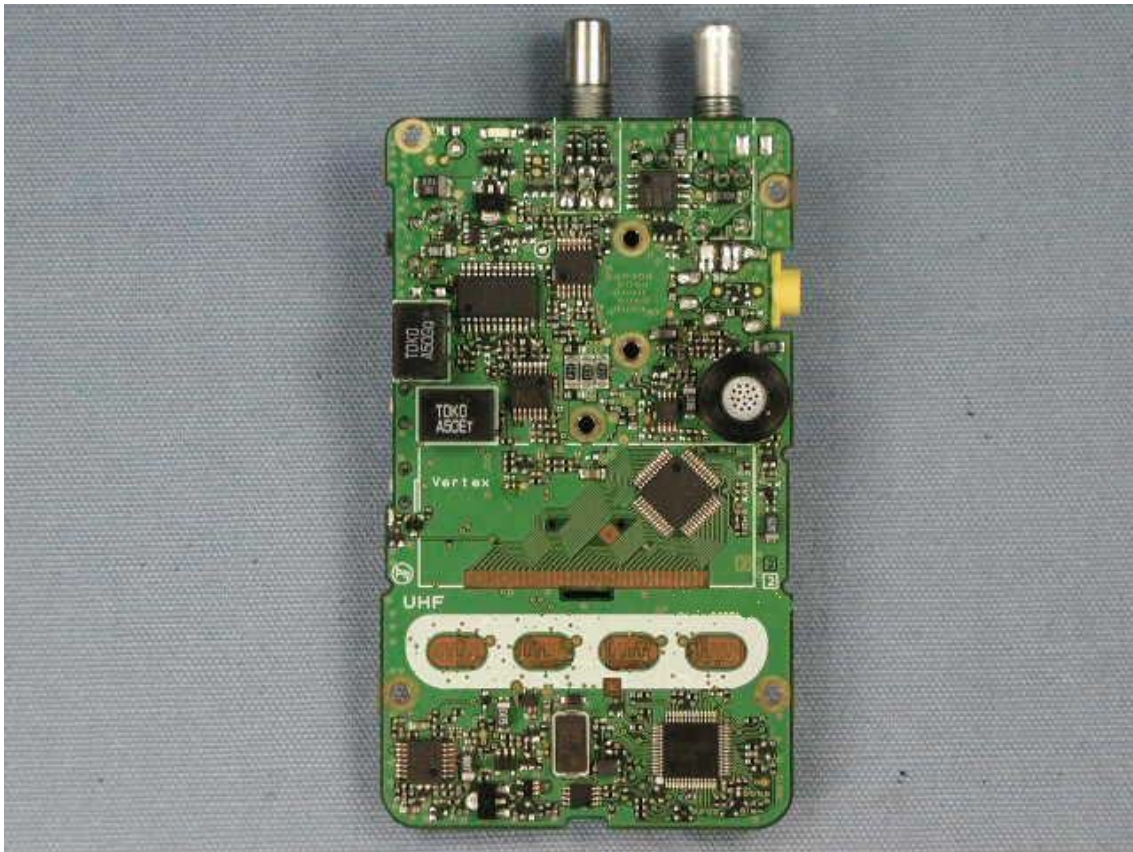

Inside view

Side-A of MAIN-3-UNIT with LCD

Side-A of MAIN-3-UNIT without LCD

Side-B of MAIN-3-UNIT with shield cases

Side-B of MAIN-3-UNIT without shield cases

Top of LCD

Bottom of LCD

Inside of front panel (for VX-354)

Inside of front panel (for VX-351)

Inside of chassis

PWB of Battery Charger

PWB of Battery Charger