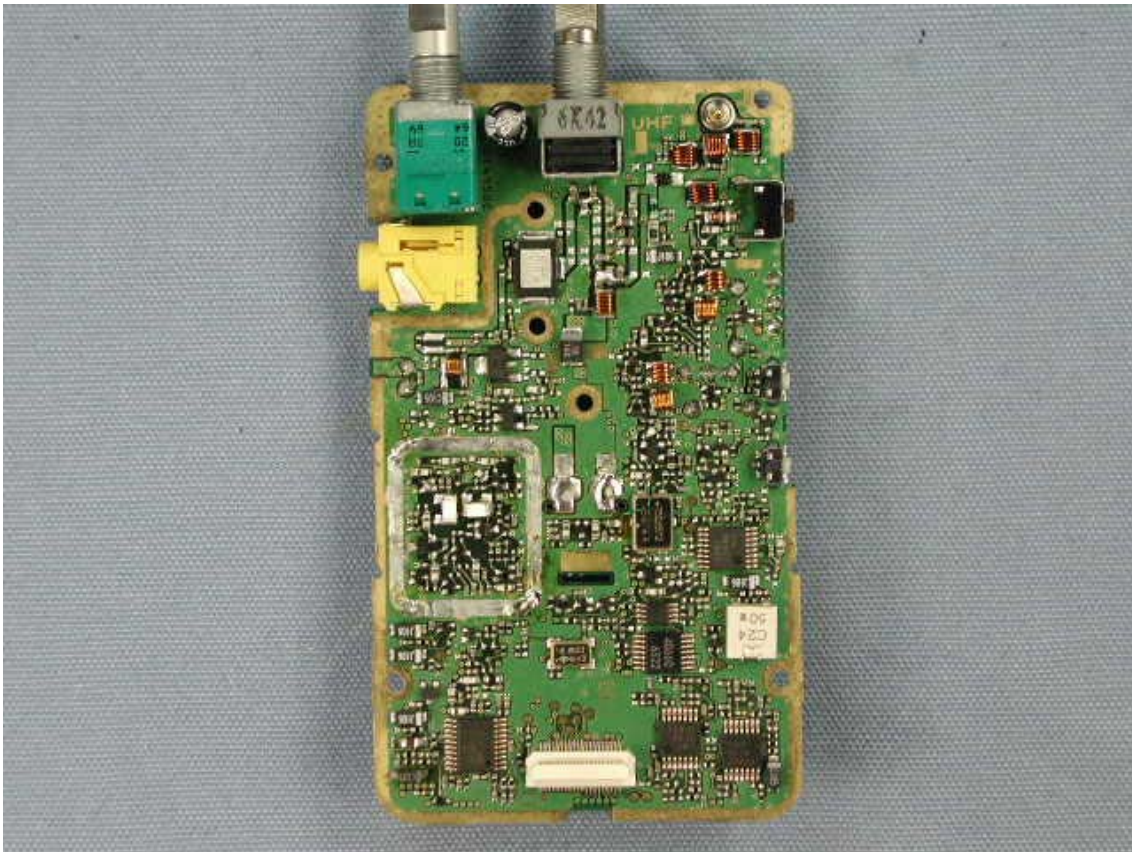

Inside view

Side-A of MAIN-3-UNIT with LCD

Side-A of MAIN-3-UNIT without LCD

Side-B of MAIN-3-UNIT with shield cases

Side-B of MAIN-3-UNIT without shield cases

Top of LCD

Bottom of LCD

Inside of front panel (for VX-354)

Inside of front panel (for VX-351)

Inside of chassis

PWB of Battery Charger

PWB of Battery Charger