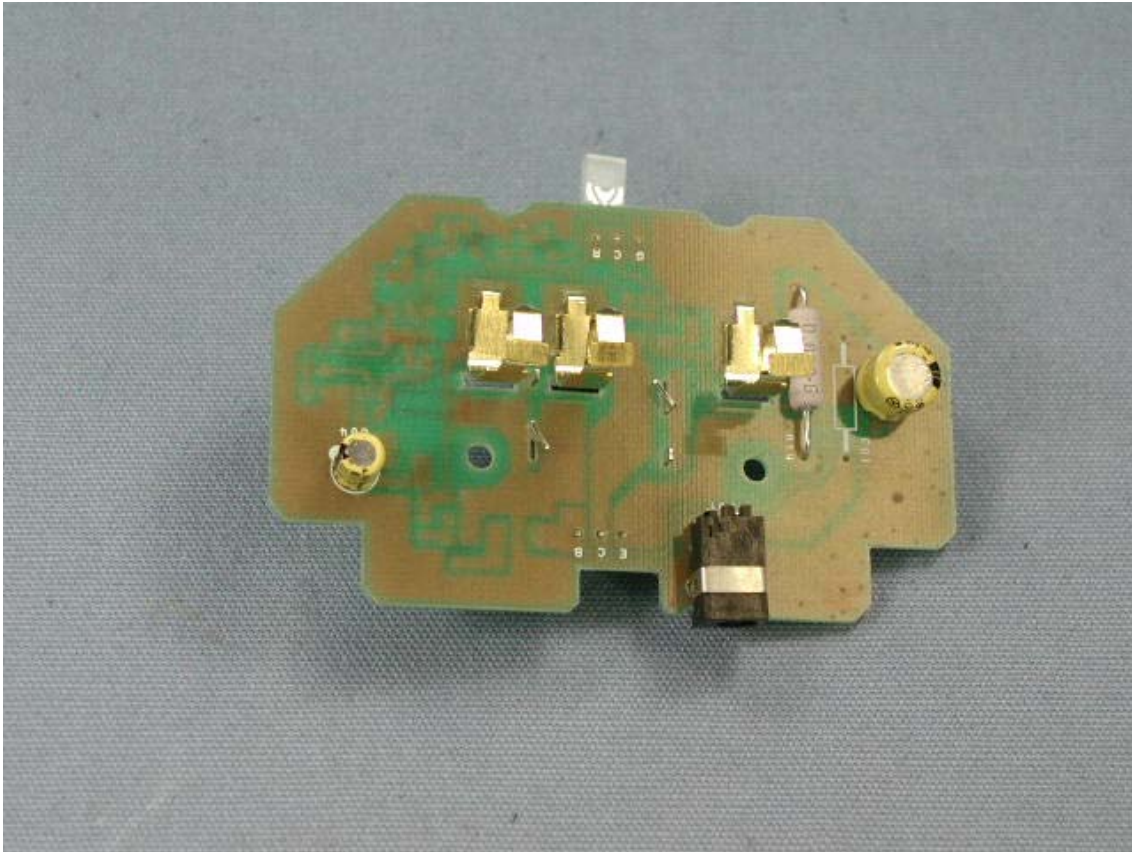

Inside view

Side-A of MAIN-UNIT with LCD

Side-A of MAIN-UNIT without LCD

Side-B of MAIN-UNIT with shield cases

Side-B of MAIN-UNIT without shield cases

Top of LCD

Bottom of LCD

Inside of front panel (for VX-354)

Inside of front panel (for VX-351)

Inside of chassis

PWB of Battery Charger

PWB of Battery Charger