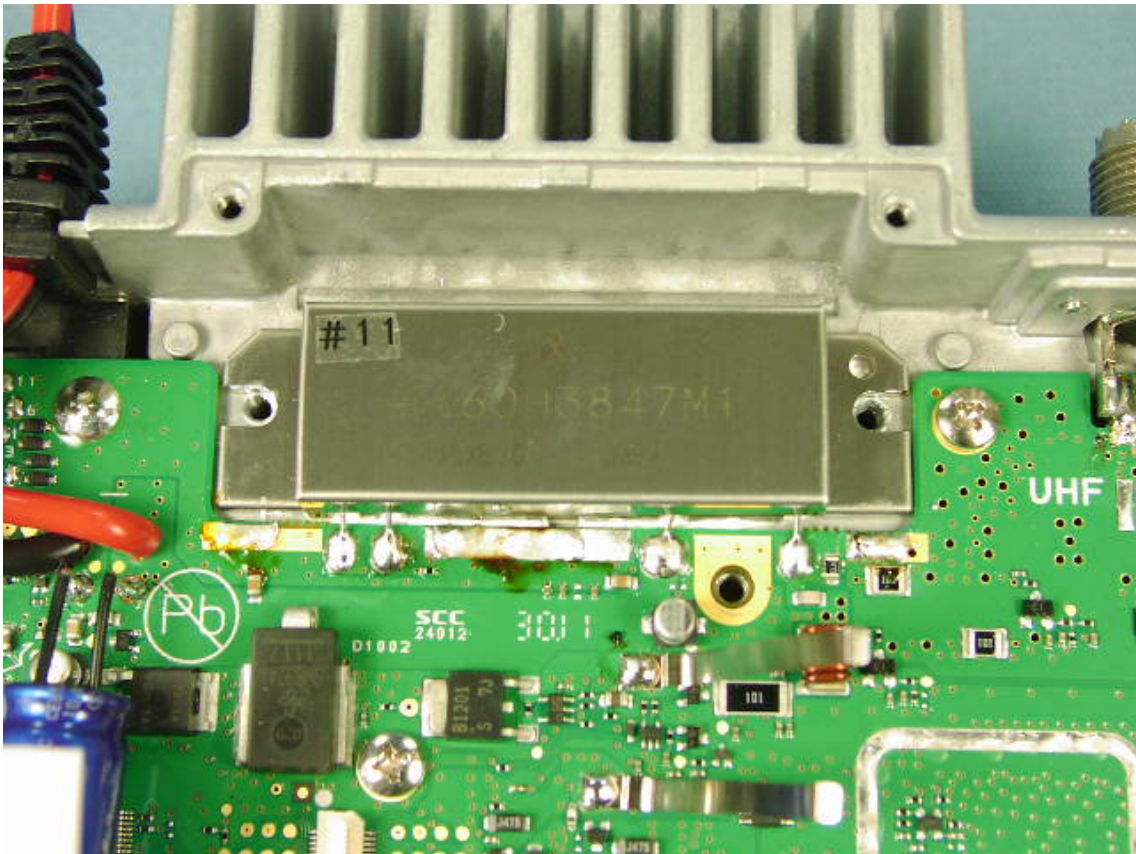

VX-2200-G6-45 Power Module Replacement

Removed top cover

Replacement Power Module without Shield case

Replacement Power Module (Close-up)

Replacement Power Module with Shield case