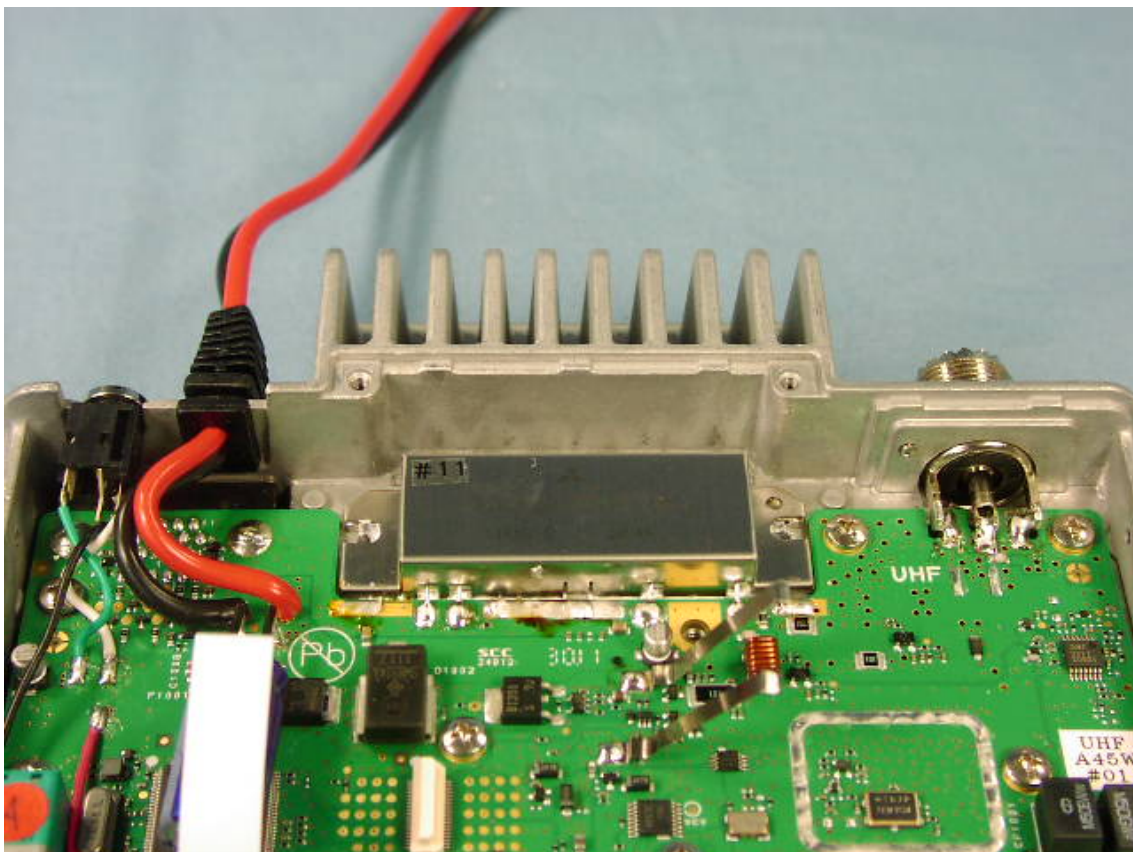

VX-2200-G6-45 Power Module Replacement

Removed top cover

Replacement Power Module without Shield case

Replacement Power Module (Close-up)

Replacement Power Module with Shield case