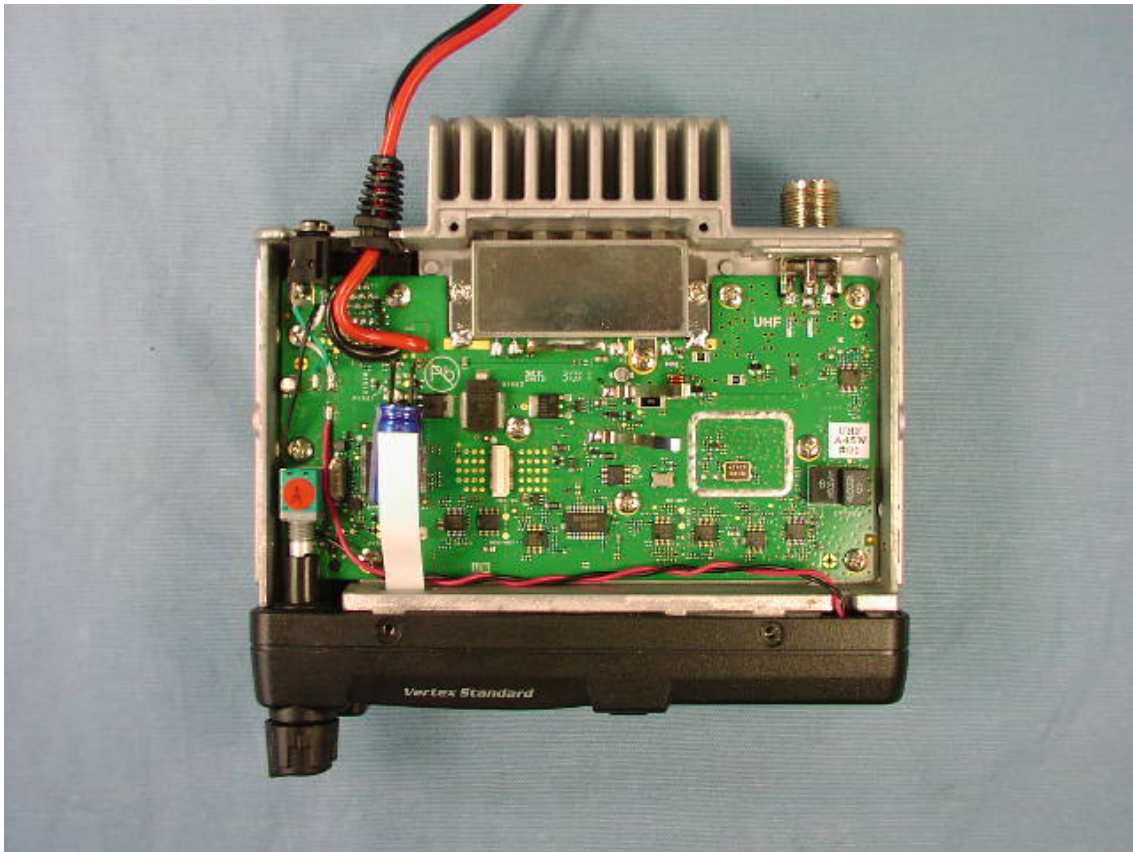

VX-2200-G6-45 Power Module Replacement

Removed top cover

Replacement Power Module without Shield case

Replacement Power Module (Close-up)

Replacement Power Module with Shield case