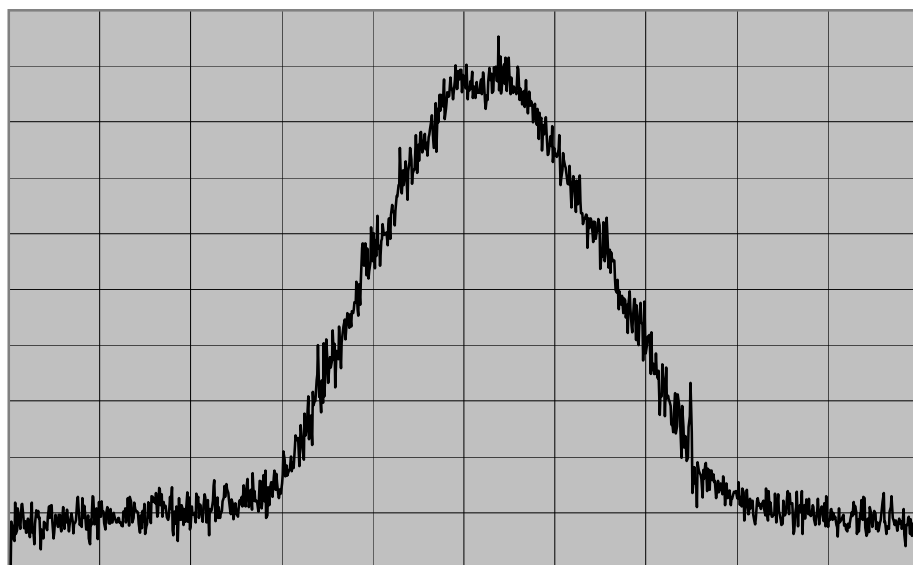

Occupied Bandwidth

CENTER FREQ 425.1001 MHz
 SPAN 50 KHz

 REF LEVEL 47 dBm
 /DIV 10 dB/
 ATT 20 dB
 OFFSET 36.8 dB

 RES BW 100 Hz
 VIDEO BW 100 Hz

 SWEEP TIME 30 s
 AVG

Model Name	VX-7200-G8-45	Transmit Frequency	425.1 MHz
Serial Number	5M000001	Channel Spacing	12.5 kHz
Power Setting	High	Modulation	None

CENTER FREQ 425.0983 MHz
 SPAN 50 KHz

 REF LEVEL 47 dBm
 /DIV 10 dB/
 ATT 20 dB
 OFFSET 36.8 dB

 RES BW 100 Hz
 VIDEO BW 100 Hz

 SWEEP TIME 30 s
 AVG

Model Name	VX-7200-G8-45	Transmit Frequency	425.1 MHz
Serial Number	5M000001	Channel Spacing	12.5 kHz
Power Setting	High	Modulation	Voice