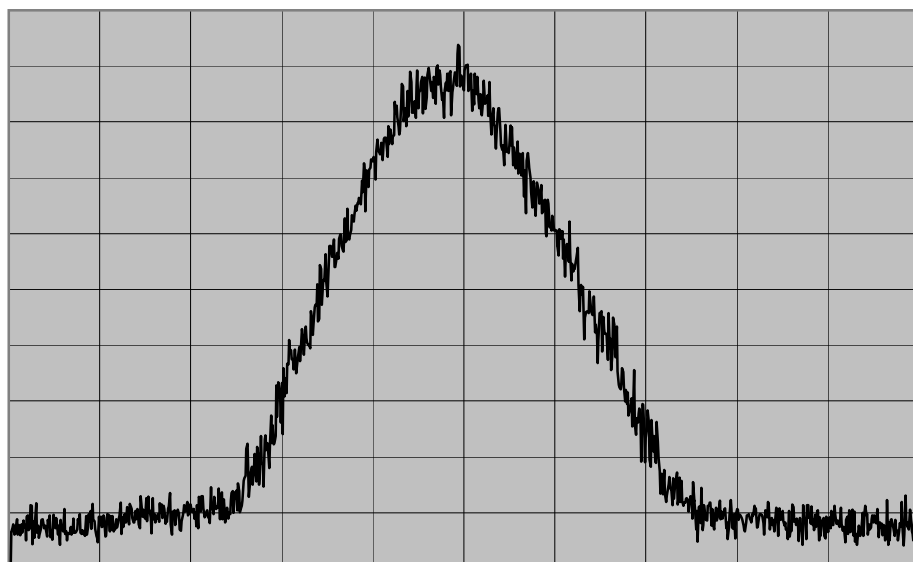

Occupied Bandwidth

CENTER FREQ 380 MHz
 SPAN 50 KHz

 REF LEVEL 46 dBm
 /DIV 10 dB/
 ATT 20 dB
 OFFSET 36.8 dB

 RES BW 100 Hz
 VIDEO BW 100 Hz

 SWEEP TIME 30 s
 AVG

Model Name	VX-7200-G8-45	Transmit Frequency	380 MHz
Serial Number	5M000001	Channel Spacing	12.5 kHz
Power Setting	High	Modulation	None

CENTER FREQ 380.0008 MHz
 SPAN 50 KHz

 REF LEVEL 46 dBm
 /DIV 10 dB/
 ATT 20 dB
 OFFSET 36.8 dB

 RES BW 100 Hz
 VIDEO BW 100 Hz

 SWEEP TIME 30 s
 AVG

Model Name	VX-7200-G8-45	Transmit Frequency	380 MHz
Serial Number	5M000001	Channel Spacing	12.5 kHz
Power Setting	High	Modulation	Voice