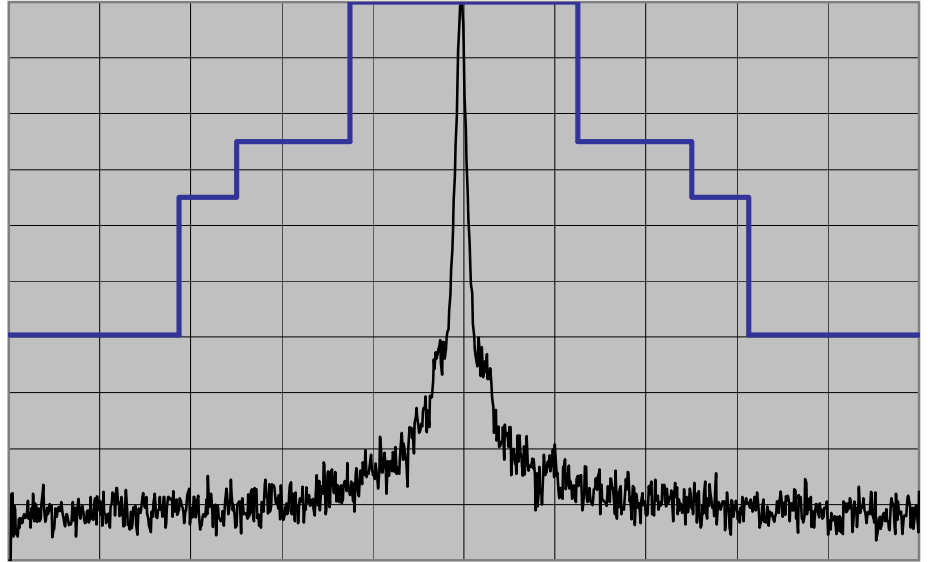

Occupied Bandwidth

CENTER FREQ 380 MHz
 SPAN 100 KHz
 REF LEVEL 46.6 dBm
 /DIV 10 dB/
 ATT 20 dB
 OFFSET 36.8 dB
 RES BW 300 Hz
 VIDEO BW 300 Hz
 SWEEP TIME 5 s
 AVG

Model Name	VX-7200-G8-45	Transmit Frequency	380 MHz
Serial Number	5M000001	Channel Spacing	25 kHz
Power Setting	High	Modulation	None

CENTER FREQ 380 MHz
 SPAN 100 KHz
 REF LEVEL 46.6 dBm
 /DIV 10 dB/
 ATT 20 dB
 OFFSET 36.8 dB
 RES BW 300 Hz
 VIDEO BW 300 Hz
 SWEEP TIME 5 s
 AVG

Model Name	VX-7200-G8-45	Transmit Frequency	380 MHz
Serial Number	5M000001	Channel Spacing	25 kHz
Power Setting	High	Modulation	Voice

Occupied Bandwidth

CENTER FREQ 425.1 MHz
 SPAN 100 KHz
 REF LEVEL 46.7 dBm
 /DIV 10 dB/
 ATT 20 dB
 OFFSET 36.8 dB
 RES BW 300 Hz
 VIDEO BW 300 Hz
 SWEEP TIME 5 s
 AVG

Model Name	VX-7200-G8-45	Transmit Frequency	425.1 MHz
Serial Number	5M000001	Channel Spacing	25 kHz
Power Setting	High	Modulation	None

CENTER FREQ 425.1 MHz
 SPAN 100 KHz
 REF LEVEL 46.7 dBm
 /DIV 10 dB/
 ATT 20 dB
 OFFSET 36.8 dB
 RES BW 300 Hz
 VIDEO BW 300 Hz
 SWEEP TIME 5 s
 AVG

Model Name	VX-7200-G8-45	Transmit Frequency	425.1 MHz
Serial Number	5M000001	Channel Spacing	25 kHz
Power Setting	High	Modulation	Voice