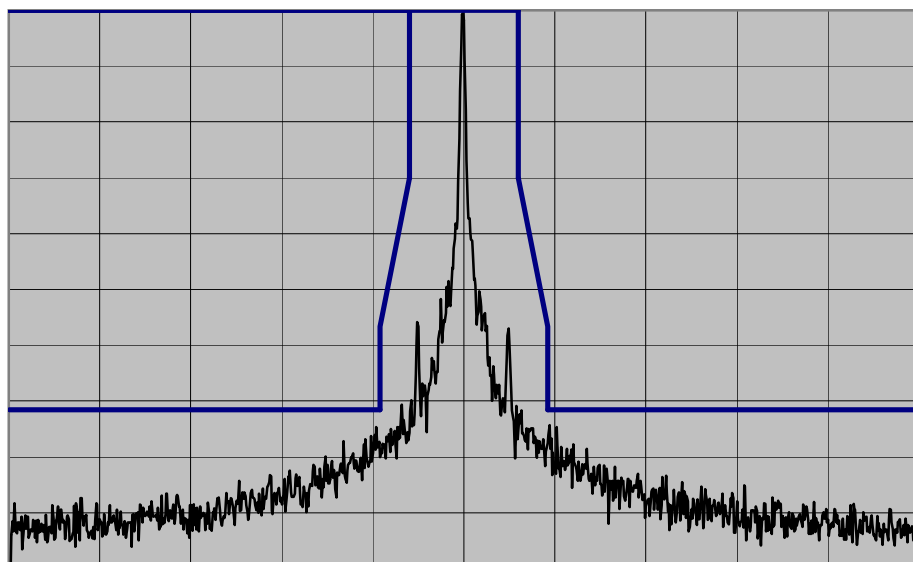

Occupied Bandwidth

CENTER FREQ 425.0998 MHz
 SPAN 50 KHz

 REF LEVEL 47.2 dBm
 /DIV 10 dB/
 ATT 20 dB
 OFFSET 36.8 dB

 RES BW 100 Hz
 VIDEO BW 100 Hz

 SWEEP TIME 30 s
 AVG

Model Name	VX-7200-G8-45	Transmit Frequency	425.1 MHz
Serial Number	5M000001	Channel Spacing	6.25 kHz
Power Setting	High	Modulation	None

CENTER FREQ 425.0997 MHz
 SPAN 50 KHz

 REF LEVEL 47.2 dBm
 /DIV 10 dB/
 ATT 20 dB
 OFFSET 36.8 dB

 RES BW 100 Hz
 VIDEO BW 100 Hz

 SWEEP TIME 30 s
 AVG

Model Name	VX-7200-G8-45	Transmit Frequency	425.1 MHz
Serial Number	5M000001	Channel Spacing	6.25 kHz
Power Setting	High	Modulation	Voice