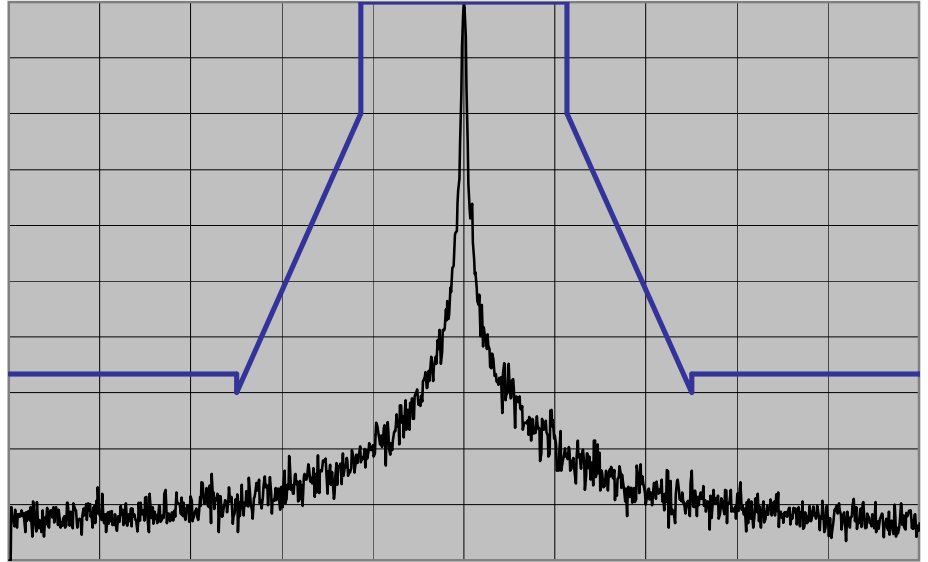

Occupied Bandwidth

CENTER FREQ 380 MHz
 SPAN 50 KHz

REF LEVEL 46 dBm
 /DIV 10 dB/
 ATT 20 dB
 OFFSET 36.8 dB

RES BW 100 Hz
 VIDEO BW 100 Hz

SWEEP TIME 30 s
 AVG

Model Name	VX-7200-G8-45	Transmit Frequency	380 MHz
Serial Number	5M000001	Channel Spacing	12.5 kHz
Power Setting	High	Modulation	None

CENTER FREQ 380 MHz
 SPAN 50 KHz

REF LEVEL 46 dBm
 /DIV 10 dB/
 ATT 20 dB
 OFFSET 36.8 dB

RES BW 100 Hz
 VIDEO BW 100 Hz

SWEEP TIME 30 s
 AVG

Model Name	VX-7200-G8-45	Transmit Frequency	380 MHz
Serial Number	5M000001	Channel Spacing	12.5 kHz
Power Setting	High	Modulation	Voice

Occupied Bandwidth

CENTER FREQ 425.1001 MHz
 SPAN 50 KHz
 REF LEVEL 47 dBm
 /DIV 10 dB/
 ATT 20 dB
 OFFSET 36.8 dB
 RES BW 100 Hz
 VIDEO BW 100 Hz
 SWEEP TIME 30 s
 AVG

Model Name	VX-7200-G8-45	Transmit Frequency	425.1 MHz
Serial Number	5M000001	Channel Spacing	12.5 kHz
Power Setting	High	Modulation	None