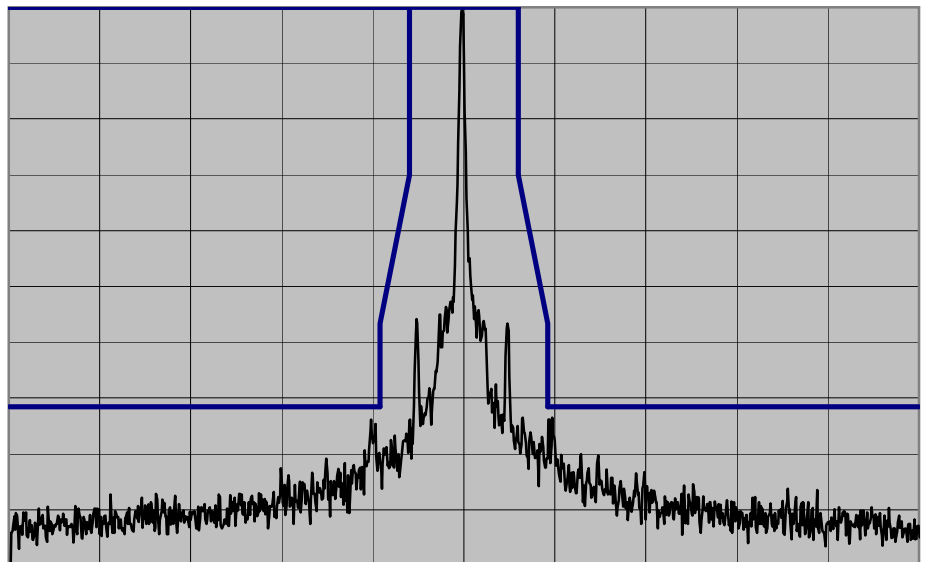

Model Name	VX-7200-G8-45	Transmit Frequency	380 MHz
Serial Number	5M000001	Channel Spacing	6.25 kHz
Power Setting	High	Modulation	Voice