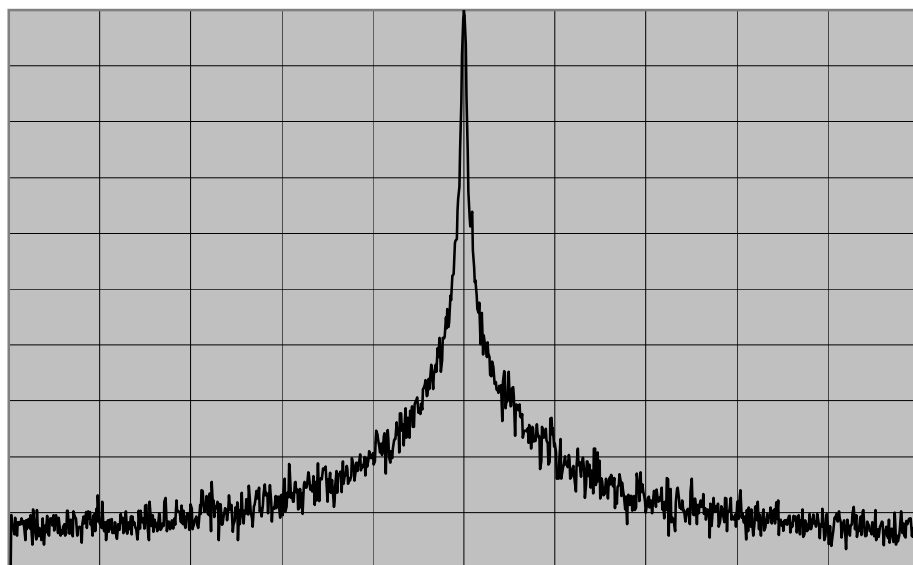

CENTER FREQ 380.0008 MHz
 SPAN 50 KHz

 REF LEVEL 46 dBm
 /DIV 10 dB/
 ATT 20 dB
 OFFSET 36.8 dB

 RES BW 100 Hz
 VIDEO BW 100 Hz

 SWEEP TIME 30 s
 AVG

Model Name	VX-7200-G8-45	Transmit Frequency	380 MHz
Serial Number	5M000001	Channel Spacing	12.5 kHz
Power Setting	High	Modulation	Voice

Occupied Bandwidth

CENTER FREQ 425.1001 MHz
 SPAN 50 KHz

 REF LEVEL 47 dBm
 /DIV 10 dB/
 ATT 20 dB
 OFFSET 36.8 dB

 RES BW 100 Hz
 VIDEO BW 100 Hz

 SWEEP TIME 30 s
 AVG

Model Name	VX-7200-G8-45	Transmit Frequency	425.1 MHz
Serial Number	5M000001	Channel Spacing	12.5 kHz
Power Setting	High	Modulation	None