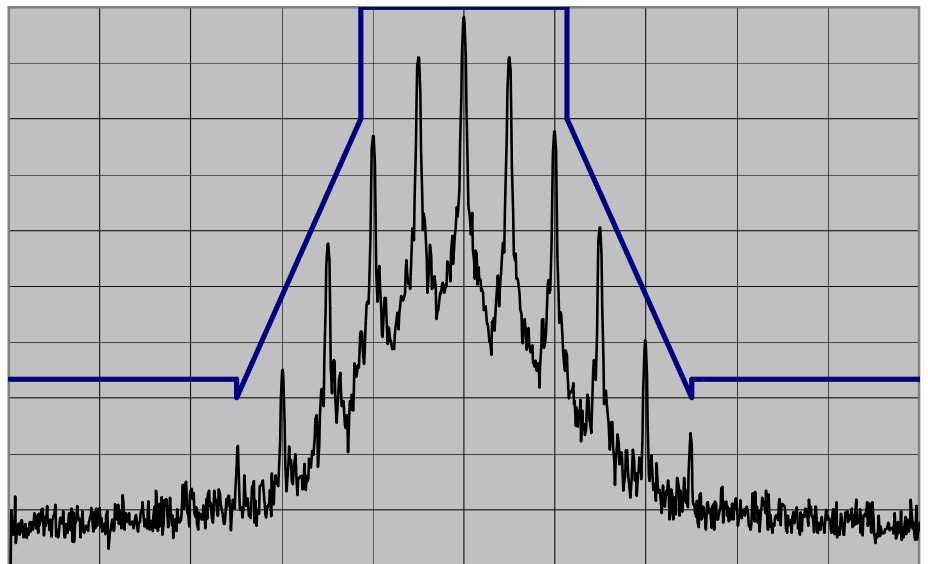

Model Name	VX-7200-G8-45	Transmit Frequency	425.1 MHz
Serial Number	5M000001	Channel Spacing	12.5 kHz
Power Setting	High	Modulation	Voice