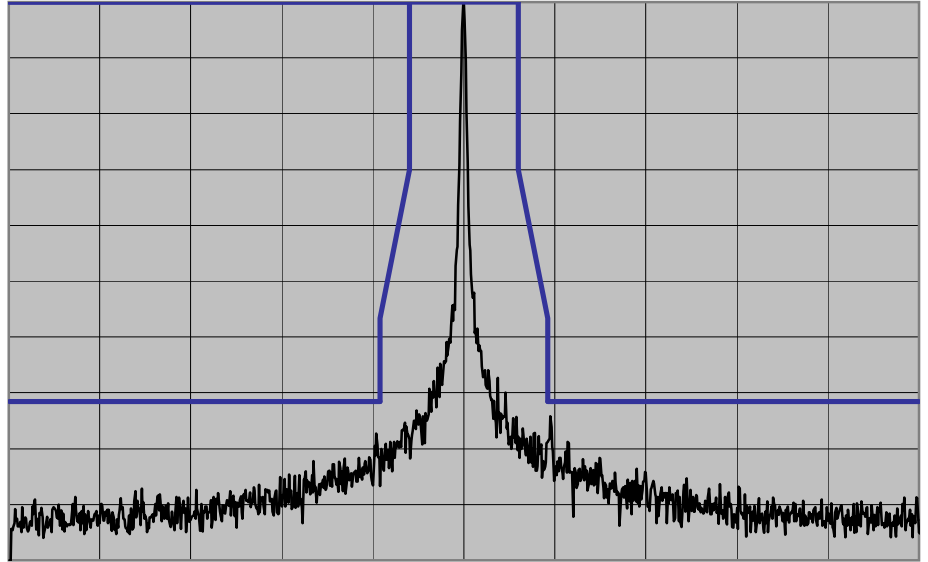

Occupied Bandwidth

CENTER FREQ 380 MHz
SPAN 50 KHz
REF LEVEL 47.3 dBm
/DIV 10 dB/
ATT 20 dB
OFFSET 36.8 dB
RES BW 100 Hz
VIDEO BW 100 Hz
SWEEP TIME 30 s
AVG

Model Name	VX-7200-G8-45	Transmit Frequency	380 MHz
Serial Number	5M000001	Channel Spacing	6.25 kHz
Power Setting	High	Modulation	None

CENTER FREQ 380 MHz
SPAN 50 KHz
REF LEVEL 47.3 dBm
/DIV 10 dB/
ATT 20 dB
OFFSET 36.8 dB
RES BW 100 Hz
VIDEO BW 100 Hz
SWEEP TIME 30 s
AVG