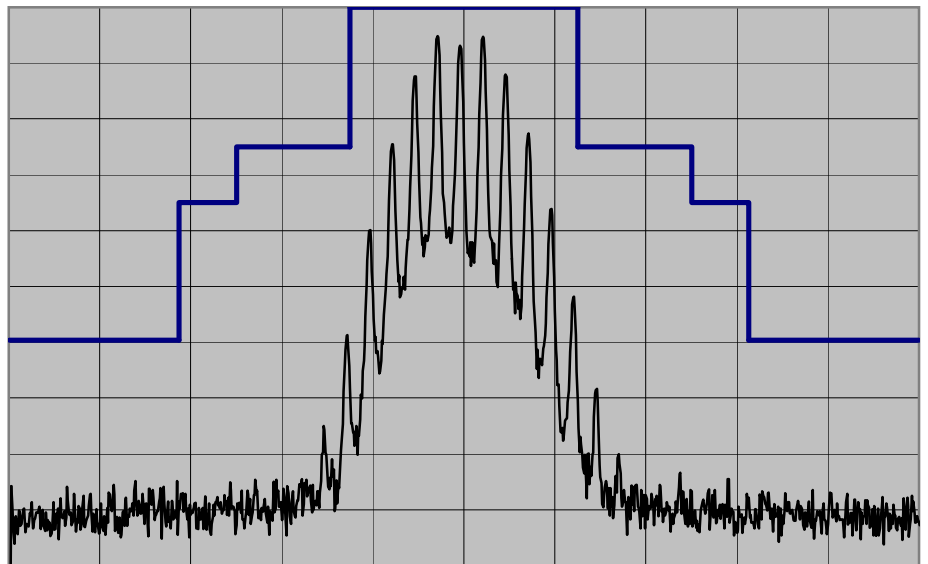

Model Name	VX-7200-G8-45	Transmit Frequency	470 MHz
Serial Number	5M000001	Channel Spacing	25 kHz
Power Setting	High	Modulation	Voice