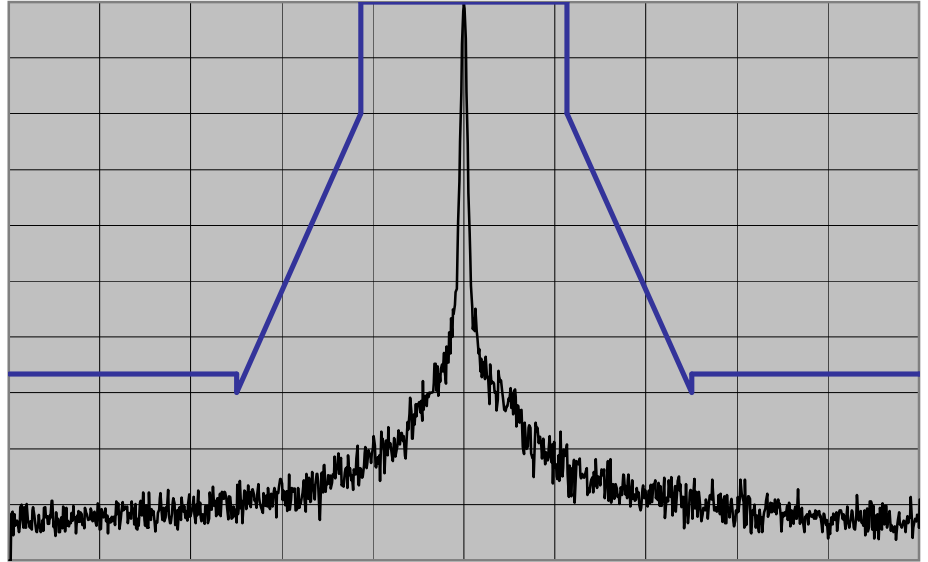

Occupied Bandwidth

CENTER FREQ 470.0001 MHz
SPAN 50 KHz
REF LEVEL 47 dBm
/DIV 10 dB/
ATT 20 dB
OFFSET 36.8 dB
RES BW 100 Hz
VIDEO BW 100 Hz
SWEEP TIME 30 s
AVG

Model Name	VX-7200-G8-45	Transmit Frequency	470 MHz
Serial Number	5M000001	Channel Spacing	12.5 kHz
Power Setting	High	Modulation	None

CENTER FREQ 470.0001 MHz
SPAN 50 KHz
REF LEVEL 47 dBm
/DIV 10 dB/
ATT 20 dB
OFFSET 36.8 dB
RES BW 100 Hz
VIDEO BW 100 Hz
SWEEP TIME 30 s
AVG