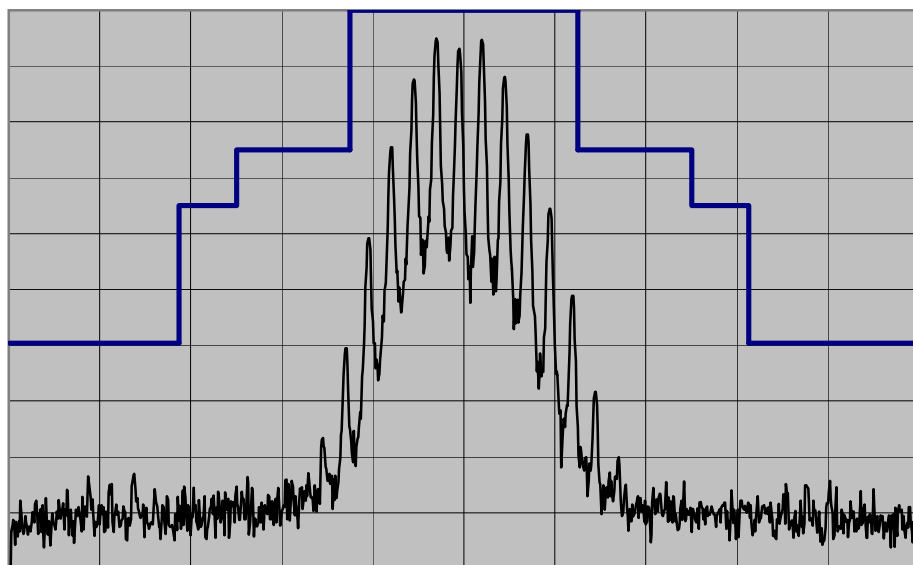

Occupied Bandwidth

CENTER FREQ 380 MHz
 SPAN 100 KHz
 REF LEVEL 46.6 dBm
 /DIV 10 dB/
 ATT 20 dB
 OFFSET 36.8 dB
 RES BW 300 Hz
 VIDEO BW 300 Hz
 SWEEP TIME 5 s
 AVG

Model Name	VX-7200-G8-45	Transmit Frequency	380 MHz
Serial Number	5M000001	Channel Spacing	25 kHz
Power Setting	High	Modulation	None

CENTER FREQ 380 MHz
 SPAN 100 KHz
 REF LEVEL 46.6 dBm
 /DIV 10 dB/
 ATT 20 dB
 OFFSET 36.8 dB
 RES BW 300 Hz
 VIDEO BW 300 Hz
 SWEEP TIME 5 s
 AVG

Model Name	VX-7200-G8-45	Transmit Frequency	380 MHz
Serial Number	5M000001	Channel Spacing	25 kHz
Power Setting	High	Modulation	Voice

Occupied Bandwidth

CENTER FREQ 425.1 MHz
 SPAN 100 KHz
 REF LEVEL 46.7 dBm
 /DIV 10 dB/
 ATT 20 dB
 OFFSET 36.8 dB
 RES BW 300 Hz
 VIDEO BW 300 Hz
 SWEEP TIME 5 s
 AVG

Model Name	VX-7200-G8-45	Transmit Frequency	425.1 MHz
Serial Number	5M000001	Channel Spacing	25 kHz
Power Setting	High	Modulation	None

CENTER FREQ 425.1 MHz
 SPAN 100 KHz
 REF LEVEL 46.7 dBm
 /DIV 10 dB/
 ATT 20 dB
 OFFSET 36.8 dB
 RES BW 300 Hz
 VIDEO BW 300 Hz
 SWEEP TIME 5 s
 AVG

Model Name	VX-7200-G8-45	Transmit Frequency	425.1 MHz
Serial Number	5M000001	Channel Spacing	25 kHz
Power Setting	High	Modulation	Voice