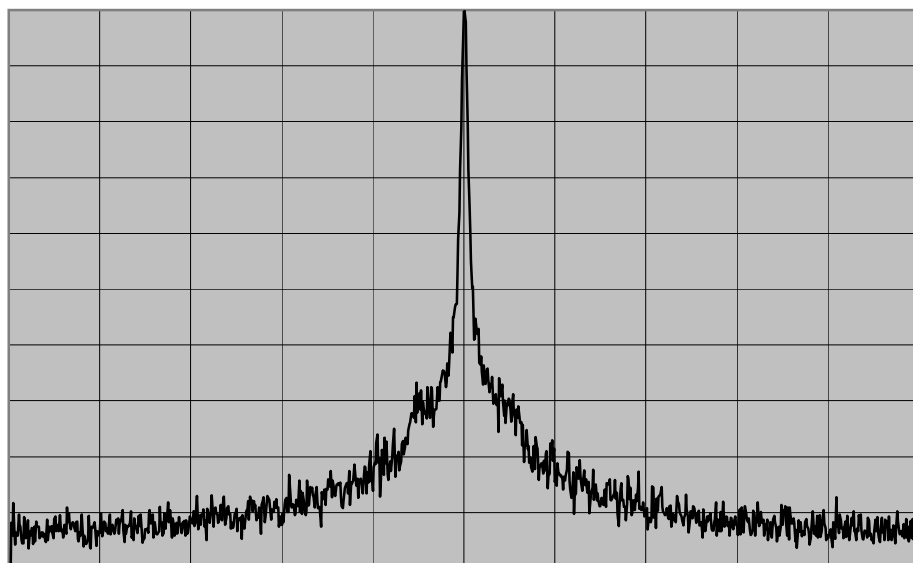

Occupied Bandwidth

CENTER FREQ   380 MHz
SPAN   50 KHz

REF LEVEL   46 dBm
/DIV   10 dB/
ATT   20 dB
OFFSET   36.8 dB

RES BW   100 Hz
VIDEO BW   100 Hz

SWEEP TIME   30 s
AVG

Model Name	VX-7200-G8-45	Transmit Frequency	380 MHz
Serial Number	5M000001	Channel Spacing	12.5 kHz
Power Setting	High	Modulation	None

CENTER FREQ   380.0008 MHz
SPAN   50 KHz

REF LEVEL   46 dBm
/DIV   10 dB/
ATT   20 dB
OFFSET   36.8 dB

RES BW   100 Hz
VIDEO BW   100 Hz

SWEEP TIME   30 s
AVG