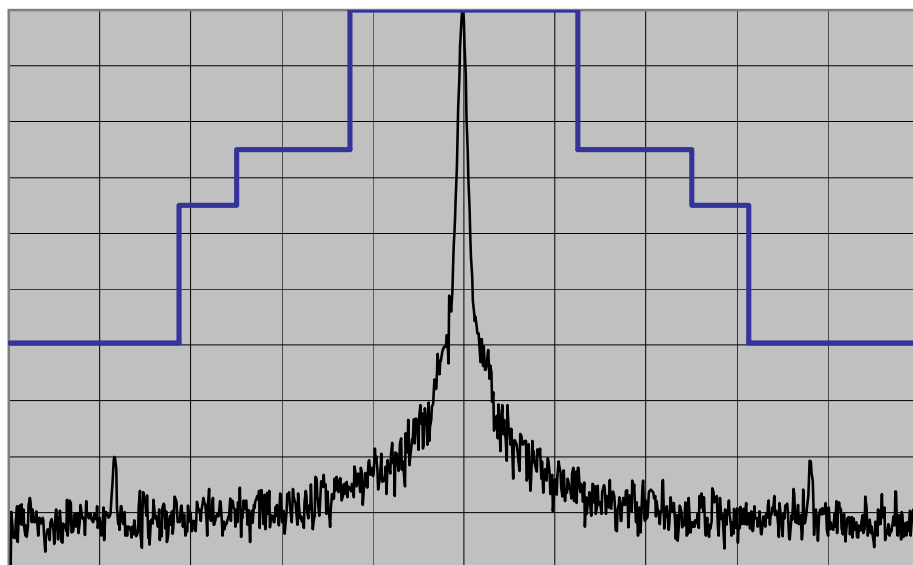

Occupied Bandwidth

CENTER FREQ 380 MHz
 SPAN 100 KHz
 REF LEVEL 46.6 dBm
 /DIV 10 dB/
 ATT 20 dB
 OFFSET 36.8 dB
 RES BW 300 Hz
 VIDEO BW 300 Hz
 SWEEP TIME 5 s
 AVG

Model Name	VX-7200-G8-45	Transmit Frequency	380 MHz
Serial Number	5M000001	Channel Spacing	25 kHz
Power Setting	High	Modulation	None

CENTER FREQ 380 MHz
 SPAN 100 KHz
 REF LEVEL 46.6 dBm
 /DIV 10 dB/
 ATT 20 dB
 OFFSET 36.8 dB
 RES BW 300 Hz
 VIDEO BW 300 Hz
 SWEEP TIME 5 s
 AVG

Model Name	VX-7200-G8-45	Transmit Frequency	380 MHz
Serial Number	5M000001	Channel Spacing	25 kHz
Power Setting	High	Modulation	Voice

Occupied Bandwidth

CENTER FREQ 425.1 MHz
 SPAN 100 KHz
 REF LEVEL 46.7 dBm
 /DIV 10 dB/
 ATT 20 dB
 OFFSET 36.8 dB
 RES BW 300 Hz
 VIDEO BW 300 Hz
 SWEEP TIME 5 s
 AVG

Model Name	VX-7200-G8-45	Transmit Frequency	425.1 MHz
Serial Number	5M000001	Channel Spacing	25 kHz
Power Setting	High	Modulation	None

CENTER FREQ 425.1 MHz
 SPAN 100 KHz
 REF LEVEL 46.7 dBm
 /DIV 10 dB/
 ATT 20 dB
 OFFSET 36.8 dB
 RES BW 300 Hz
 VIDEO BW 300 Hz
 SWEEP TIME 5 s
 AVG

Model Name	VX-7200-G8-45	Transmit Frequency	425.1 MHz
Serial Number	5M000001	Channel Spacing	25 kHz
Power Setting	High	Modulation	Voice