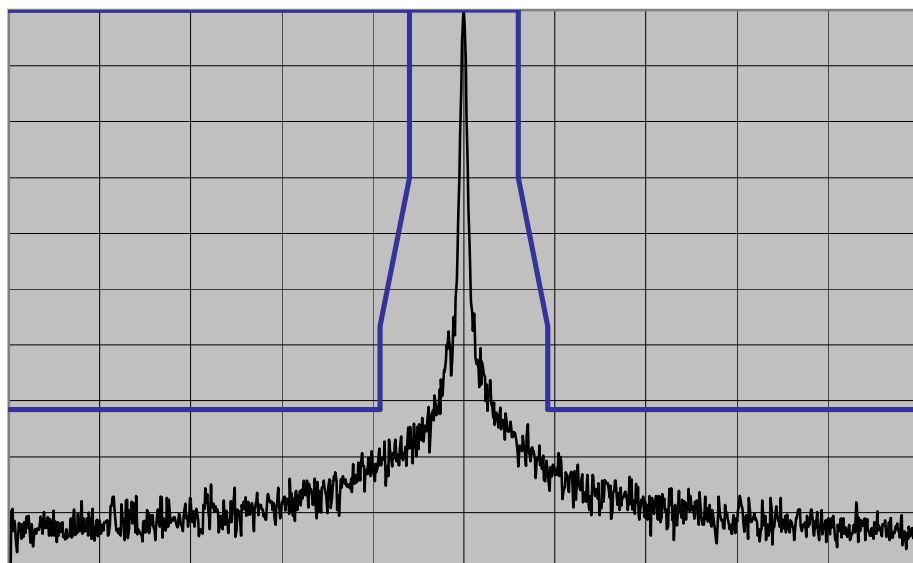

Occupied Bandwidth

CENTER FREQ 425.0998 MHz
 SPAN 50 KHz

 REF LEVEL 47.2 dBm
 /DIV 10 dB/
 ATT 20 dB
 OFFSET 36.8 dB

 RES BW 100 Hz
 VIDEO BW 100 Hz

 SWEEP TIME 30 s
 AVG

Model Name	VX-7200-G8-45	Transmit Frequency	425.1 MHz
Serial Number	5M000001	Channel Spacing	6.25 kHz
Power Setting	High	Modulation	None

CENTER FREQ 425.0997 MHz
 SPAN 50 KHz

 REF LEVEL 47.2 dBm
 /DIV 10 dB/
 ATT 20 dB
 OFFSET 36.8 dB

 RES BW 100 Hz
 VIDEO BW 100 Hz

 SWEEP TIME 30 s
 AVG

Model Name	VX-7200-G8-45	Transmit Frequency	425.1 MHz
Serial Number	5M000001	Channel Spacing	6.25 kHz
Power Setting	High	Modulation	Voice

Occupied Bandwidth

CENTER FREQ 470.0001 MHz
 SPAN 50 KHz
 REF LEVEL 47 dBm
 /DIV 10 dB/
 ATT 20 dB
 OFFSET 36.8 dB
 RES BW 100 Hz
 VIDEO BW 100 Hz
 SWEEP TIME 30 s
 AVG

Model Name	VX-7200-G8-45	Transmit Frequency	470 MHz
Serial Number	5M000001	Channel Spacing	6.25 kHz
Power Setting	High	Modulation	None