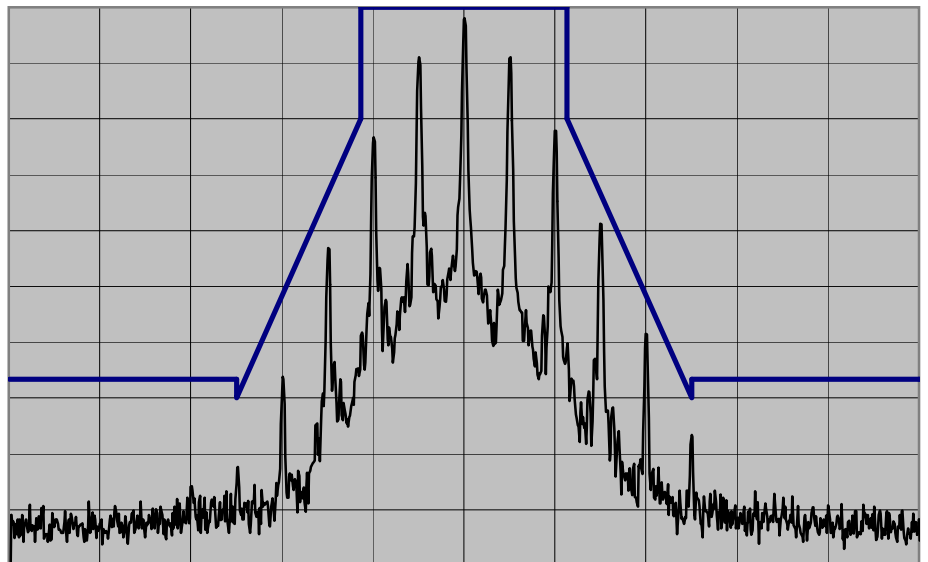

CENTER FREQ 470 MHz
 SPAN 100 KHz
 REF LEVEL 46.8 dBm
 /DIV 10 dB/
 ATT 20 dB
 OFFSET 36.8 dB
 RES BW 300 Hz
 VIDEO BW 300 Hz
 SWEEP TIME 5 s
 AVG

Model Name	VX-7200-G8-45	Transmit Frequency	470 MHz
Serial Number	5M000001	Channel Spacing	25 kHz
Power Setting	High	Modulation	Voice

Occupied Bandwidth

CENTER FREQ 380 MHz
 SPAN 50 KHz

REF LEVEL 46 dBm
 /DIV 10 dB/
 ATT 20 dB
 OFFSET 36.8 dB

RES BW 100 Hz
 VIDEO BW 100 Hz

SWEEP TIME 30 s
 AVG

Model Name	VX-7200-G8-45	Transmit Frequency	380 MHz
Serial Number	5M000001	Channel Spacing	12.5 kHz
Power Setting	High	Modulation	None

CENTER FREQ 380 MHz
 SPAN 50 KHz

REF LEVEL 46 dBm
 /DIV 10 dB/
 ATT 20 dB
 OFFSET 36.8 dB

RES BW 100 Hz
 VIDEO BW 100 Hz

SWEEP TIME 30 s
 AVG

Model Name	VX-7200-G8-45	Transmit Frequency	380 MHz
Serial Number	5M000001	Channel Spacing	12.5 kHz
Power Setting	High	Modulation	Voice