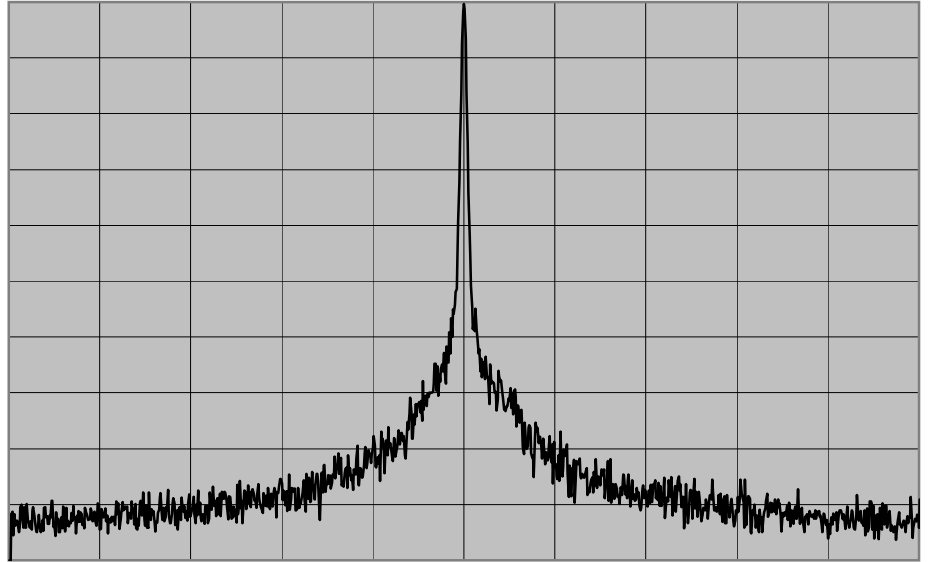

Occupied Bandwidth

CENTER FREQ 425.1001 MHz
 SPAN 50 KHz

 REF LEVEL 47 dBm
 /DIV 10 dB/
 ATT 20 dB
 OFFSET 36.8 dB

 RES BW 100 Hz
 VIDEO BW 100 Hz

 SWEEP TIME 30 s
 AVG

Model Name	VX-7200-G8-45	Transmit Frequency	425.1 MHz
Serial Number	5M000001	Channel Spacing	12.5 kHz
Power Setting	High	Modulation	None

CENTER FREQ 425.0983 MHz
 SPAN 50 KHz

 REF LEVEL 47 dBm
 /DIV 10 dB/
 ATT 20 dB
 OFFSET 36.8 dB

 RES BW 100 Hz
 VIDEO BW 100 Hz

 SWEEP TIME 30 s
 AVG

Model Name	VX-7200-G8-45	Transmit Frequency	425.1 MHz
Serial Number	5M000001	Channel Spacing	12.5 kHz
Power Setting	High	Modulation	Voice

Occupied Bandwidth

CENTER FREQ 470.0001 MHz
 SPAN 50 KHz
 REF LEVEL 47 dBm
 /DIV 10 dB/
 ATT 20 dB
 OFFSET 36.8 dB
 RES BW 100 Hz
 VIDEO BW 100 Hz
 SWEEP TIME 30 s
 AVG

Model Name	VX-7200-G8-45	Transmit Frequency	470 MHz
Serial Number	5M000001	Channel Spacing	12.5 kHz
Power Setting	High	Modulation	None