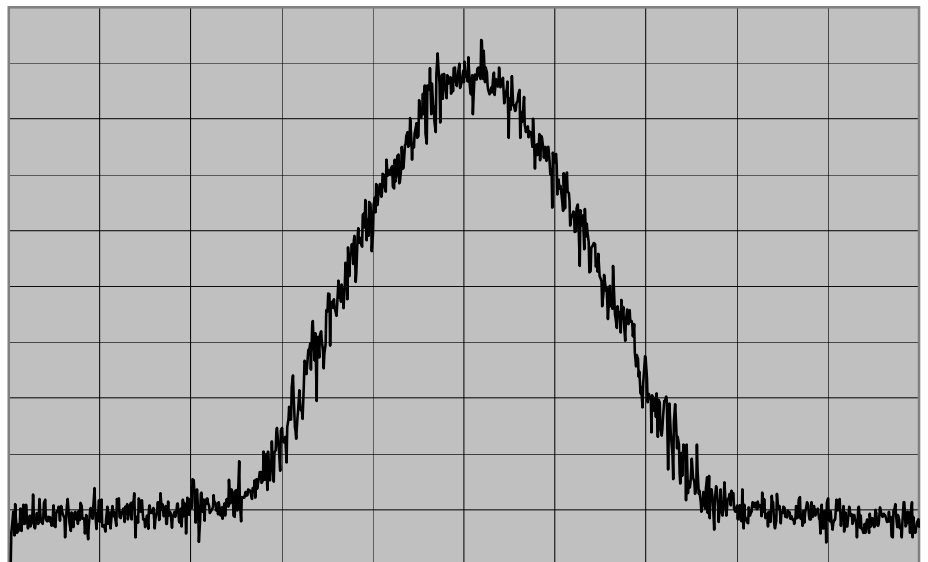

Model Name	VX-7200-G8-45	Transmit Frequency	470 MHz
Serial Number	5M000001	Channel Spacing	12.5 kHz
Power Setting	High	Modulation	Voice