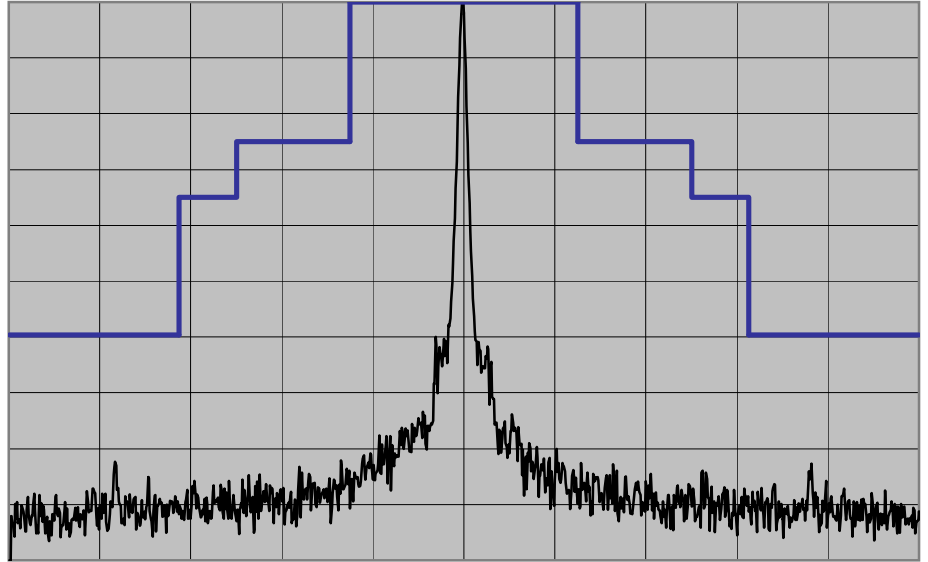

Occupied Bandwidth

CENTER FREQ 470 MHz
SPAN 100 KHz
REF LEVEL 46.8 dBm
/DIV 10 dB/
ATT 20 dB
OFFSET 36.8 dB
RES BW 300 Hz
VIDEO BW 300 Hz
SWEEP TIME 5 s
AVG

Model Name	VX-7200-G8-45	Transmit Frequency	470 MHz
Serial Number	5M000001	Channel Spacing	25 kHz
Power Setting	High	Modulation	None

CENTER FREQ 470 MHz
SPAN 100 KHz
REF LEVEL 46.8 dBm
/DIV 10 dB/
ATT 20 dB
OFFSET 36.8 dB
RES BW 300 Hz
VIDEO BW 300 Hz
SWEEP TIME 5 s
AVG