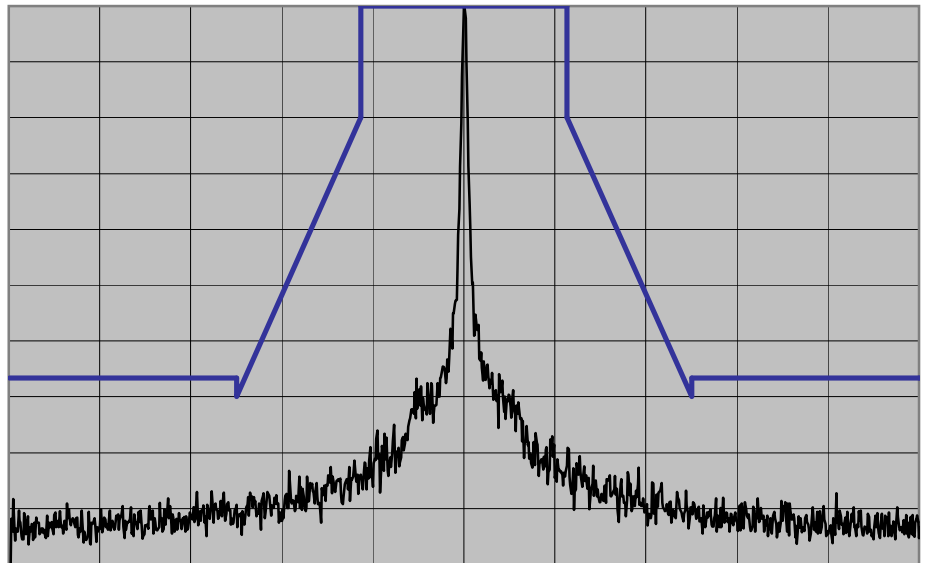

Occupied Bandwidth

CENTER FREQ 470 MHz
 SPAN 100 KHz
 REF LEVEL 46.8 dBm
 /DIV 10 dB/
 ATT 20 dB
 OFFSET 36.8 dB
 RES BW 300 Hz
 VIDEO BW 300 Hz
 SWEEP TIME 5 s
 AVG

Model Name	VX-7200-G8-45	Transmit Frequency	470 MHz
Serial Number	5M000001	Channel Spacing	25 kHz
Power Setting	High	Modulation	None

CENTER FREQ 470 MHz
 SPAN 100 KHz
 REF LEVEL 46.8 dBm
 /DIV 10 dB/
 ATT 20 dB
 OFFSET 36.8 dB
 RES BW 300 Hz
 VIDEO BW 300 Hz
 SWEEP TIME 5 s
 AVG

Model Name	VX-7200-G8-45	Transmit Frequency	470 MHz
Serial Number	5M000001	Channel Spacing	25 kHz
Power Setting	High	Modulation	Voice

Occupied Bandwidth

CENTER FREQ 380 MHz
 SPAN 50 KHz

REF LEVEL 46 dBm
 /DIV 10 dB/
 ATT 20 dB
 OFFSET 36.8 dB

RES BW 100 Hz
 VIDEO BW 100 Hz

SWEEP TIME 30 s
 AVG

Model Name	VX-7200-G8-45	Transmit Frequency	380 MHz
Serial Number	5M000001	Channel Spacing	12.5 kHz
Power Setting	High	Modulation	None