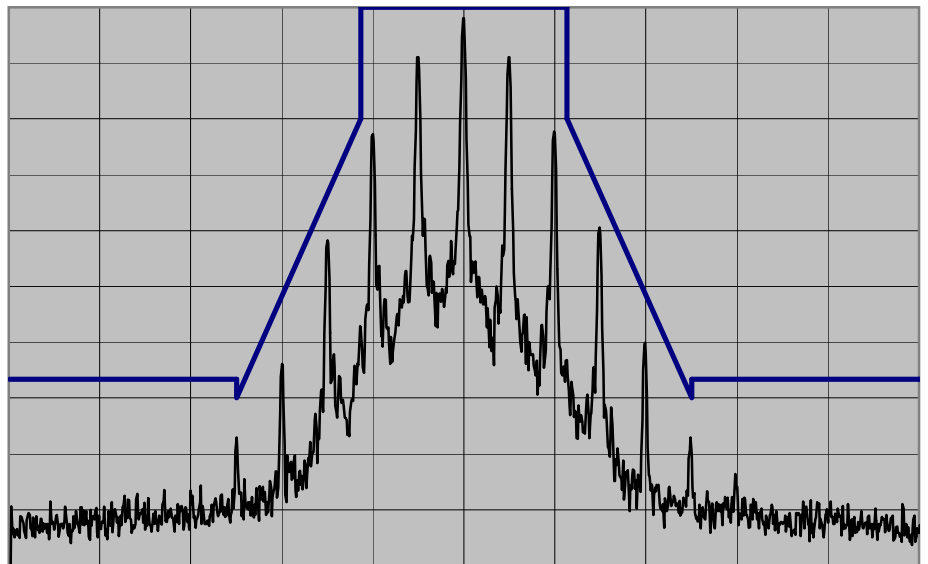

Model Name	VX-7200-G8-45	Transmit Frequency	470 MHz
Serial Number	5M000001	Channel Spacing	12.5 kHz
Power Setting	High	Modulation	Voice