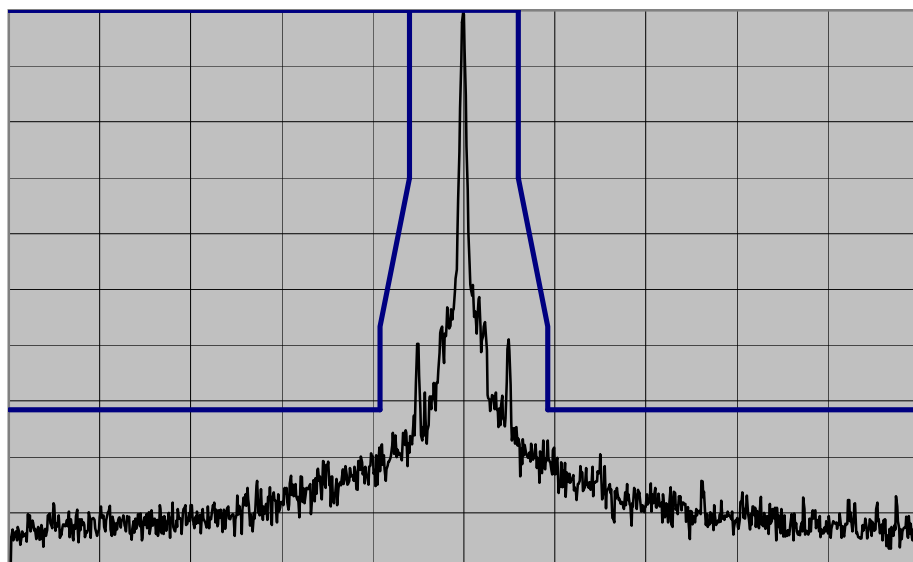

Model Name	VX-7200-G8-45	Transmit Frequency	470 MHz
Serial Number	5M000001	Channel Spacing	6.25 kHz
Power Setting	High	Modulation	Voice