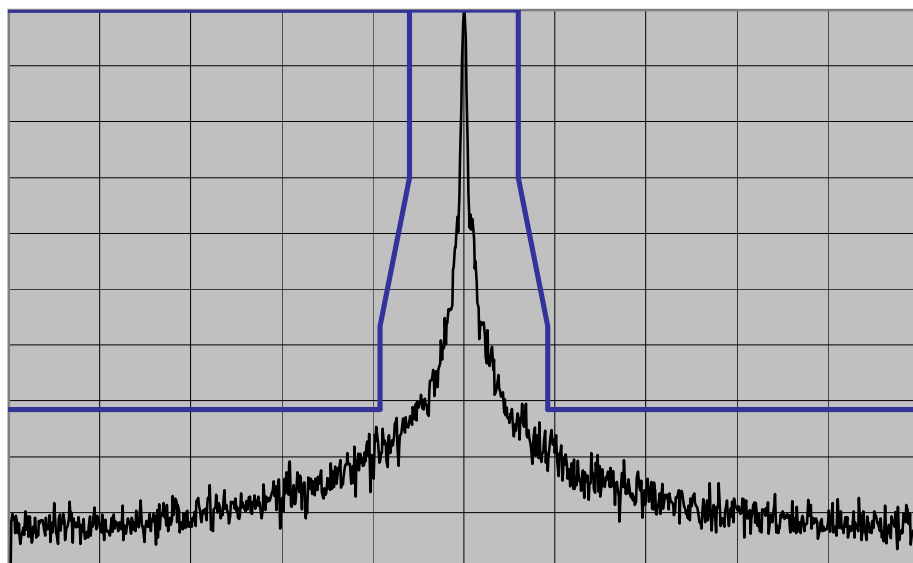

CENTER FREQ 380 MHz
 SPAN 50 KHz
 REF LEVEL 47.3 dBm
 /DIV 10 dB/
 ATT 20 dB
 OFFSET 36.8 dB
 RES BW 100 Hz
 VIDEO BW 100 Hz
 SWEEP TIME 30 s
 AVG

Model Name	VX-7200-G8-45	Transmit Frequency	380 MHz
Serial Number	5M000001	Channel Spacing	6.25 kHz
Power Setting	High	Modulation	Voice

Occupied Bandwidth

CENTER FREQ 425.0998 MHz
 SPAN 50 KHz

 REF LEVEL 47.2 dBm
 /DIV 10 dB/
 ATT 20 dB
 OFFSET 36.8 dB

 RES BW 100 Hz
 VIDEO BW 100 Hz

 SWEEP TIME 30 s
 AVG

Model Name	VX-7200-G8-45	Transmit Frequency	425.1 MHz
Serial Number	5M000001	Channel Spacing	6.25 kHz
Power Setting	High	Modulation	None