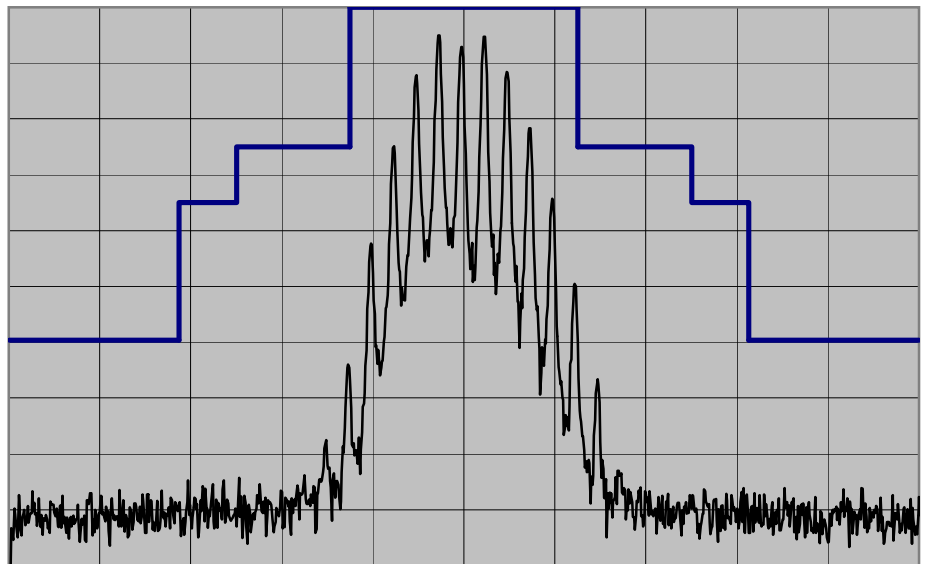

Occupied Bandwidth

CENTER FREQ 380 MHz
 SPAN 100 KHz
 REF LEVEL 46.6 dBm
 /DIV 10 dB/
 ATT 20 dB
 OFFSET 36.8 dB
 RES BW 300 Hz
 VIDEO BW 300 Hz
 SWEEP TIME 5 s
 AVG

Model Name	VX-7200-G8-45	Transmit Frequency	380 MHz
Serial Number	5M000001	Channel Spacing	25 kHz
Power Setting	High	Modulation	None

CENTER FREQ 380 MHz
 SPAN 100 KHz
 REF LEVEL 46.6 dBm
 /DIV 10 dB/
 ATT 20 dB
 OFFSET 36.8 dB
 RES BW 300 Hz
 VIDEO BW 300 Hz
 SWEEP TIME 5 s
 AVG

Model Name	VX-7200-G8-45	Transmit Frequency	380 MHz
Serial Number	5M000001	Channel Spacing	25 kHz
Power Setting	High	Modulation	Voice

Occupied Bandwidth

CENTER FREQ 425.1 MHz
 SPAN 100 KHz
 REF LEVEL 46.7 dBm
 /DIV 10 dB/
 ATT 20 dB
 OFFSET 36.8 dB
 RES BW 300 Hz
 VIDEO BW 300 Hz
 SWEEP TIME 5 s
 AVG

Model Name	VX-7200-G8-45	Transmit Frequency	425.1 MHz
Serial Number	5M000001	Channel Spacing	25 kHz
Power Setting	High	Modulation	None

CENTER FREQ 425.1 MHz
 SPAN 100 KHz
 REF LEVEL 46.7 dBm
 /DIV 10 dB/
 ATT 20 dB
 OFFSET 36.8 dB
 RES BW 300 Hz
 VIDEO BW 300 Hz
 SWEEP TIME 5 s
 AVG

Model Name	VX-7200-G8-45	Transmit Frequency	425.1 MHz
Serial Number	5M000001	Channel Spacing	25 kHz
Power Setting	High	Modulation	Voice