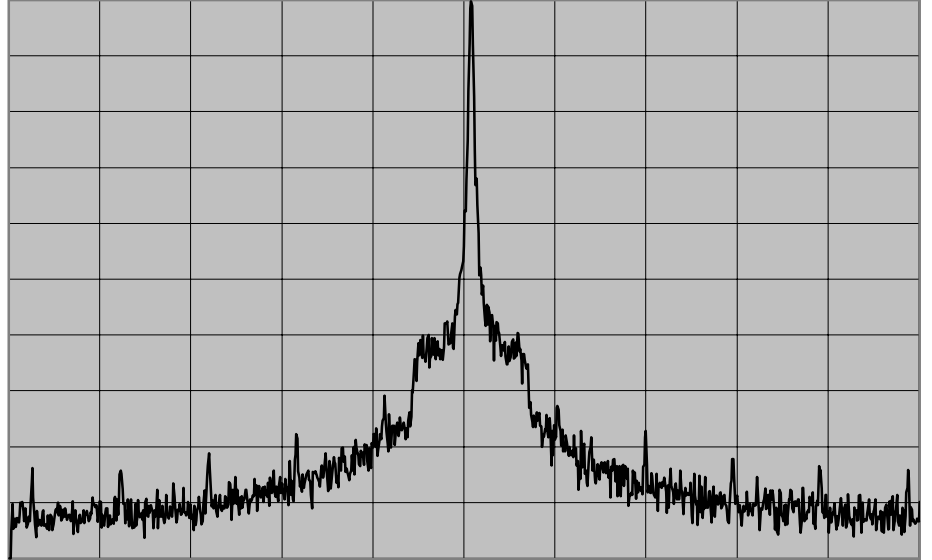

Occupied Bandwidth

CENTER FREQ 485.0985 MHz
SPAN 50 KHz
REF LEVEL 46.7 dBm
/DIV 10 dB/
ATT 20 dB
OFFSET 36.8 dB
RES BW 100 Hz
VIDEO BW 100 Hz
SWEEP TIME 30 s
AVG

Model Name	VX-7200-G7-45	Transmit Frequency	485.1 MHz
Serial Number	4L000014	Channel Spacing	12.5 kHz
Power Setting	High	Modulation	None

CENTER FREQ 485.0991 MHz
SPAN 50 KHz
REF LEVEL 46.7 dBm
/DIV 10 dB/
ATT 20 dB
OFFSET 36.8 dB
RES BW 100 Hz
VIDEO BW 100 Hz
SWEEP TIME 30 s
AVG