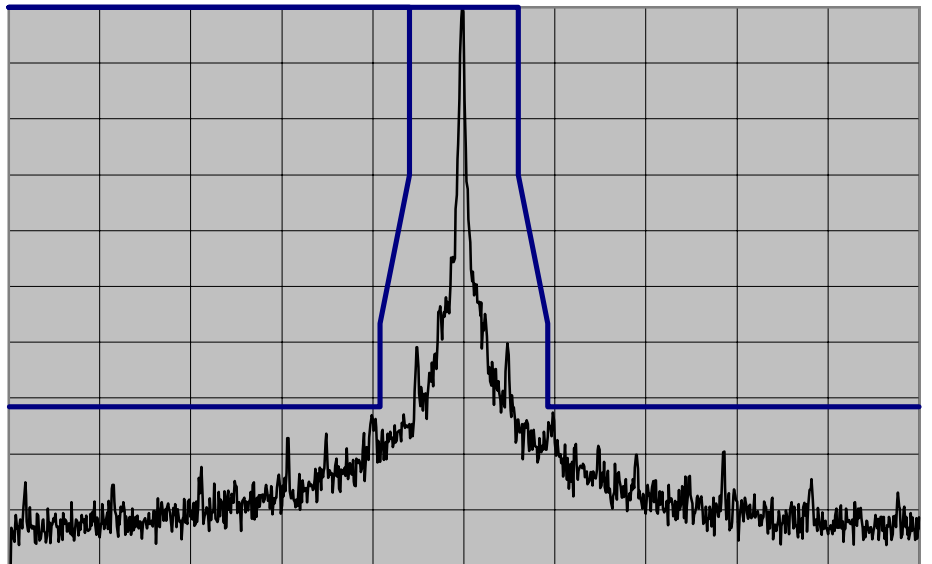

Model Name	VX-7200-G7-45	Transmit Frequency	485.1 MHz
Serial Number	4L000014	Channel Spacing	6.25 kHz
Power Setting	High	Modulation	Voice