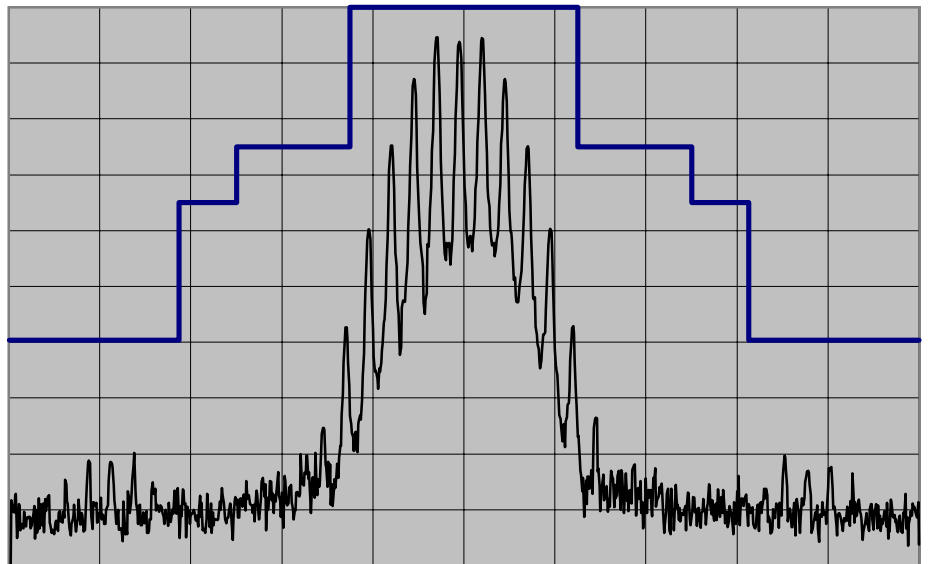

Occupied Bandwidth

CENTER FREQ 449.999 MHz
 SPAN 100 KHz
 REF LEVEL 46.5 dBm
 /DIV 10 dB/
 ATT 20 dB
 OFFSET 36.8 dB
 RES BW 300 Hz
 VIDEO BW 300 Hz
 SWEEP TIME 5 s
 AVG

Model Name	VX-7200-G7-45	Transmit Frequency	450 MHz
Serial Number	4L000014	Channel Spacing	25 kHz
Power Setting	High	Modulation	None

CENTER FREQ 449.999 MHz
 SPAN 100 KHz
 REF LEVEL 46.5 dBm
 /DIV 10 dB/
 ATT 20 dB
 OFFSET 36.8 dB
 RES BW 300 Hz
 VIDEO BW 300 Hz
 SWEEP TIME 5 s
 AVG

Model Name	VX-7200-G7-45	Transmit Frequency	450 MHz
Serial Number	4L000014	Channel Spacing	25 kHz
Power Setting	High	Modulation	Voice

Occupied Bandwidth

CENTER FREQ 485.1 MHz
 SPAN 100 KHz
 REF LEVEL 46.7 dBm
 /DIV 10 dB/
 ATT 20 dB
 OFFSET 36.8 dB
 RES BW 300 Hz
 VIDEO BW 300 Hz
 SWEEP TIME 5 s
 AVG

Model Name	VX-7200-G7-45	Transmit Frequency	485.1 MHz
Serial Number	4L000014	Channel Spacing	25 kHz
Power Setting	High	Modulation	None

CENTER FREQ 485.099 MHz
 SPAN 100 KHz
 REF LEVEL 46.7 dBm
 /DIV 10 dB/
 ATT 20 dB
 OFFSET 36.8 dB
 RES BW 300 Hz
 VIDEO BW 300 Hz
 SWEEP TIME 5 s
 AVG

Model Name	VX-7200-G7-45	Transmit Frequency	485.1 MHz
Serial Number	4L000014	Channel Spacing	25 kHz
Power Setting	High	Modulation	Voice