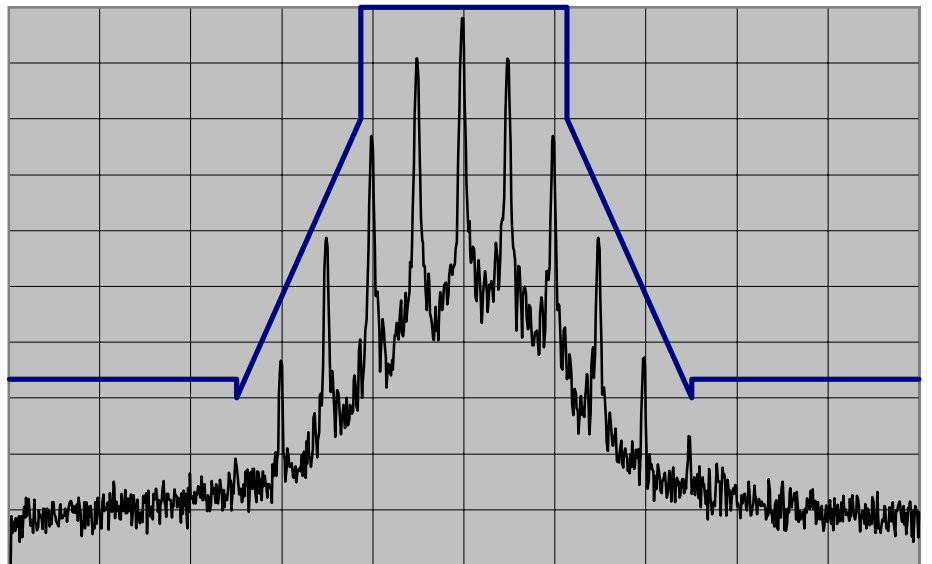

Model Name	VX-7200-G7-45	Transmit Frequency	520 MHz
Serial Number	4L000014	Channel Spacing	12.5 kHz
Power Setting	High	Modulation	Voice