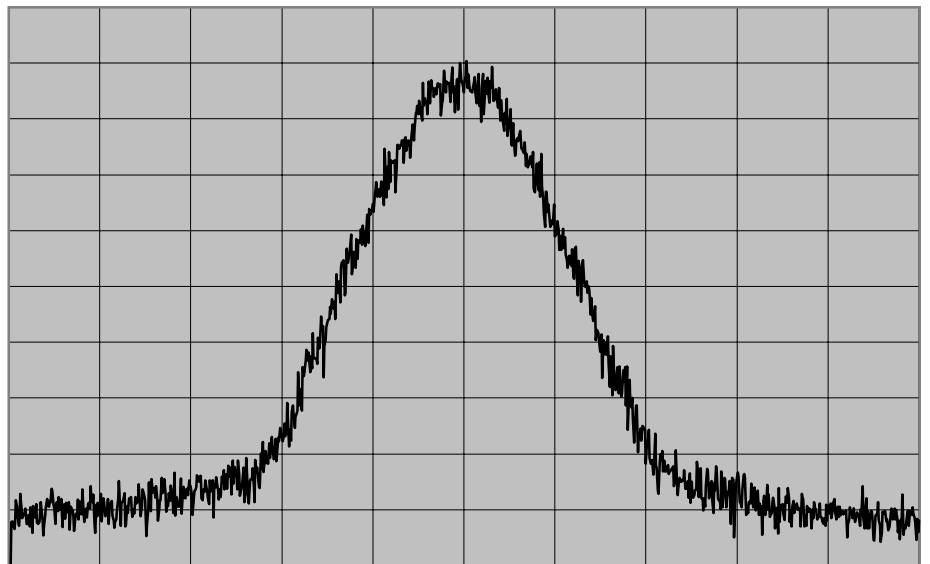

Model Name	VX-7200-G7-45	Transmit Frequency	520 MHz
Serial Number	4L000014	Channel Spacing	12.5 kHz
Power Setting	High	Modulation	Voice-Digital