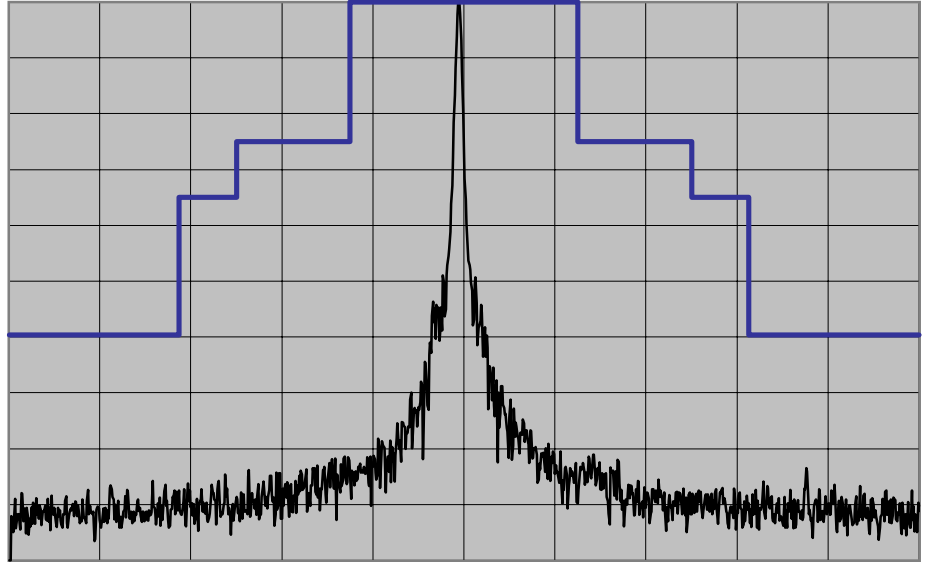

Occupied Bandwidth

CENTER FREQ 449.999 MHz
 SPAN 100 KHz
 REF LEVEL 46.5 dBm
 /DIV 10 dB/
 ATT 20 dB
 OFFSET 36.8 dB
 RES BW 300 Hz
 VIDEO BW 300 Hz
 SWEEP TIME 5 s
 AVG

Model Name	VX-7200-G7-45	Transmit Frequency	450 MHz
Serial Number	4L000014	Channel Spacing	25 kHz
Power Setting	High	Modulation	None

CENTER FREQ 449.999 MHz
 SPAN 100 KHz
 REF LEVEL 46.5 dBm
 /DIV 10 dB/
 ATT 20 dB
 OFFSET 36.8 dB
 RES BW 300 Hz
 VIDEO BW 300 Hz
 SWEEP TIME 5 s
 AVG

Model Name	VX-7200-G7-45	Transmit Frequency	450 MHz
Serial Number	4L000014	Channel Spacing	25 kHz
Power Setting	High	Modulation	Voice

Occupied Bandwidth

CENTER FREQ 485.1 MHz
 SPAN 100 KHz
 REF LEVEL 46.7 dBm
 /DIV 10 dB/
 ATT 20 dB
 OFFSET 36.8 dB
 RES BW 300 Hz
 VIDEO BW 300 Hz
 SWEEP TIME 5 s
 AVG

Model Name	VX-7200-G7-45	Transmit Frequency	485.1 MHz
Serial Number	4L000014	Channel Spacing	25 kHz
Power Setting	High	Modulation	None

CENTER FREQ 485.099 MHz
 SPAN 100 KHz
 REF LEVEL 46.7 dBm
 /DIV 10 dB/
 ATT 20 dB
 OFFSET 36.8 dB
 RES BW 300 Hz
 VIDEO BW 300 Hz
 SWEEP TIME 5 s
 AVG

Model Name	VX-7200-G7-45	Transmit Frequency	485.1 MHz
Serial Number	4L000014	Channel Spacing	25 kHz
Power Setting	High	Modulation	Voice