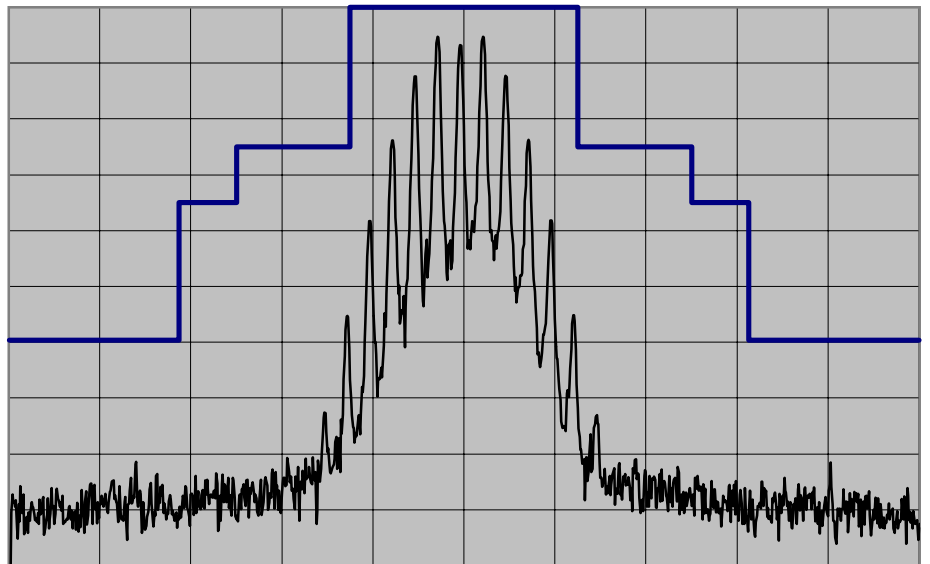

Model Name	VX-7200-G7-45	Transmit Frequency	520 MHz
Serial Number	4L000014	Channel Spacing	25 kHz
Power Setting	High	Modulation	Voice