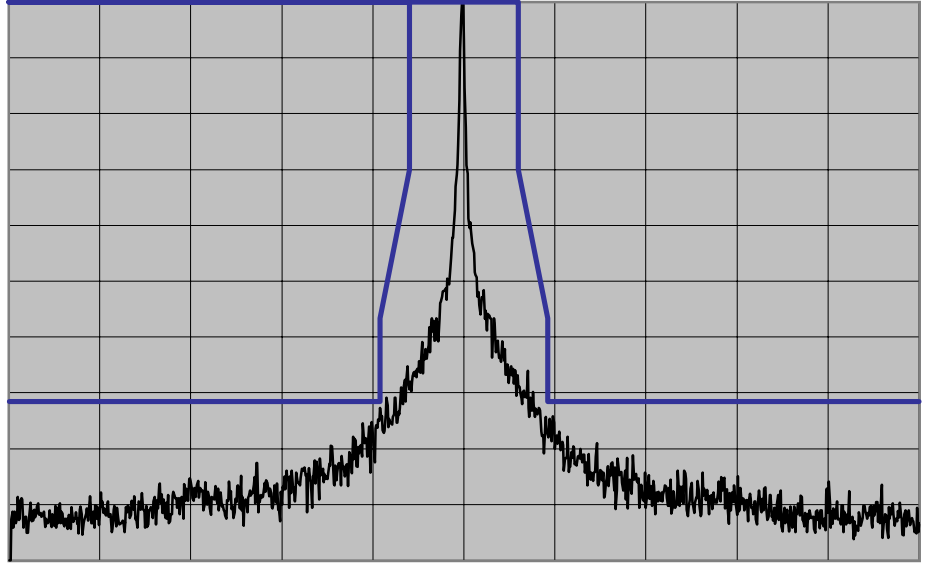

Occupied Bandwidth

CENTER FREQ 449.9994 MHz
SPAN 50 KHz
REF LEVEL 46.5 dBm
/DIV 10 dB/
ATT 20 dB
OFFSET 36.8 dB
RES BW 100 Hz
VIDEO BW 100 Hz
SWEEP TIME 30 s
AVG

Model Name	VX-7200-G7-45	Transmit Frequency	450 MHz
Serial Number	4L000014	Channel Spacing	6.25 kHz
Power Setting	High	Modulation	None

CENTER FREQ 449.9994 MHz
SPAN 50 KHz
REF LEVEL 46.5 dBm
/DIV 10 dB/
ATT 20 dB
OFFSET 36.8 dB
RES BW 100 Hz
VIDEO BW 100 Hz
SWEEP TIME 30 s
AVG