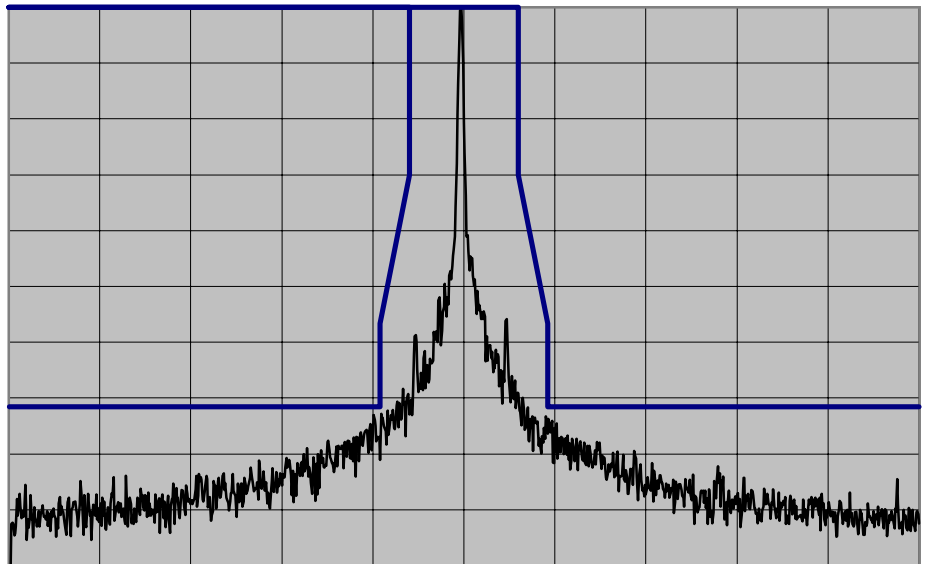

Model Name	VX-7200-G7-45	Transmit Frequency	520 MHz
Serial Number	4L000014	Channel Spacing	6.25 kHz
Power Setting	High	Modulation	Voice