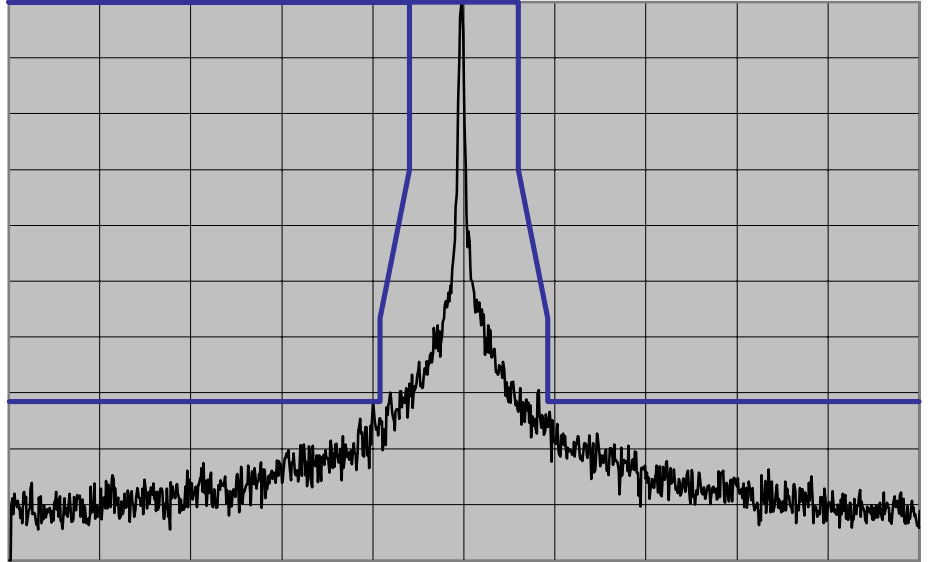

Occupied Bandwidth

CENTER FREQ 519.9992 MHz
SPAN 50 KHz
REF LEVEL 46.1 dBm
/DIV 10 dB/
ATT 20 dB
OFFSET 36.8 dB
RES BW 100 Hz
VIDEO BW 100 Hz
SWEEP TIME 30 s
AVG

Model Name	VX-7200-G7-45	Transmit Frequency	520 MHz
Serial Number	4L000014	Channel Spacing	6.25 kHz
Power Setting	High	Modulation	None

CENTER FREQ 519.9992 MHz
SPAN 50 KHz
REF LEVEL 46.1 dBm
/DIV 10 dB/
ATT 20 dB
OFFSET 36.8 dB
RES BW 100 Hz
VIDEO BW 100 Hz
SWEEP TIME 30 s
AVG