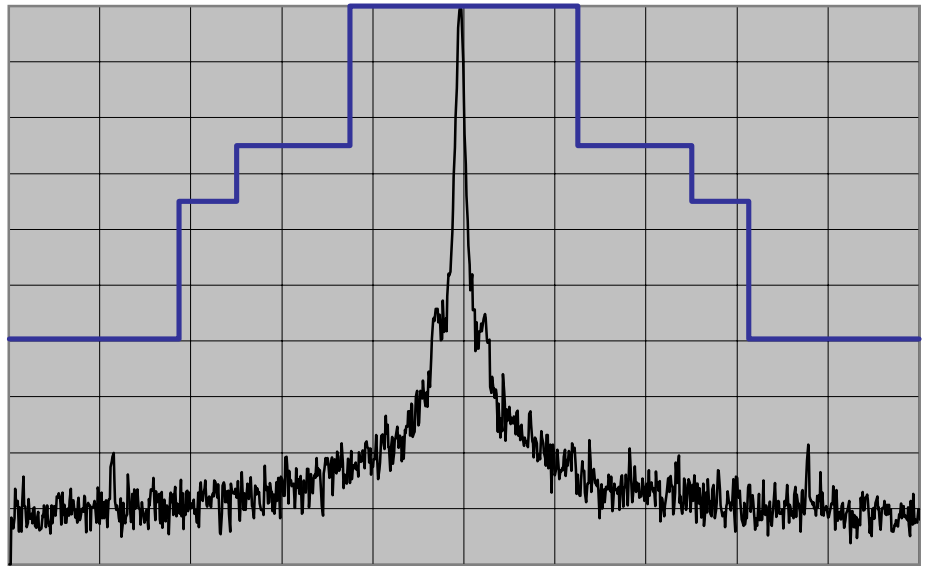

Occupied Bandwidth

CENTER FREQ 519.999 MHz
SPAN 100 KHz
REF LEVEL 46.2 dBm
/DIV 10 dB/
ATT 20 dB
OFFSET 36.8 dB
RES BW 300 Hz
VIDEO BW 300 Hz
SWEEP TIME 5 s
AVG

Model Name	VX-7200-G7-45	Transmit Frequency	520 MHz
Serial Number	4L000014	Channel Spacing	25 kHz
Power Setting	High	Modulation	None

CENTER FREQ 519.999 MHz
SPAN 100 KHz
REF LEVEL 46.2 dBm
/DIV 10 dB/
ATT 20 dB
OFFSET 36.8 dB
RES BW 300 Hz
VIDEO BW 300 Hz
SWEEP TIME 5 s
AVG