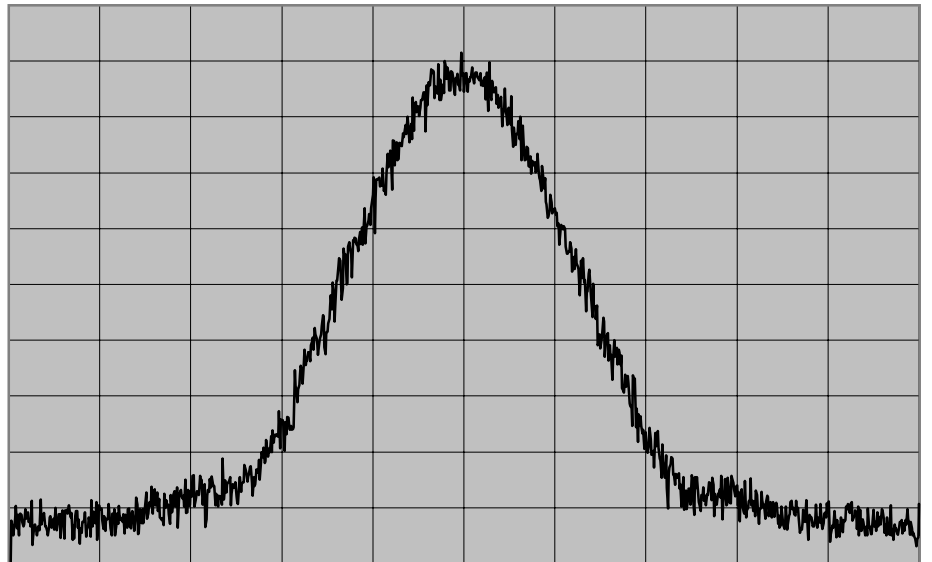

Model Name	VX-7200-G7-45	Transmit Frequency	450 MHz
Serial Number	4L000014	Channel Spacing	12.5 kHz
Power Setting	High	Modulation	Voice-Digital