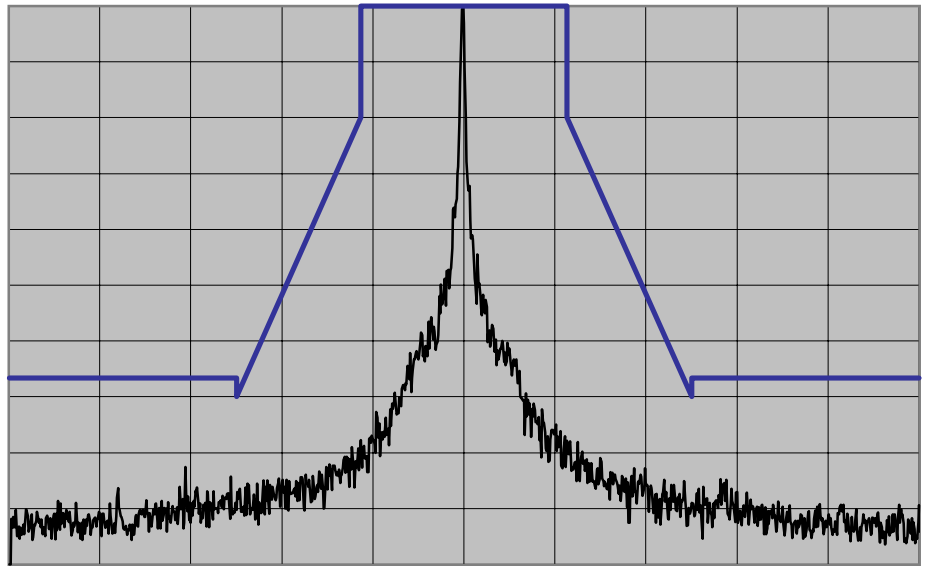

Occupied Bandwidth

CENTER FREQ 449.9994 MHz
SPAN 50 KHz
REF LEVEL 46.6 dBm
/DIV 10 dB/
ATT 20 dB
OFFSET 36.8 dB
RES BW 100 Hz
VIDEO BW 100 Hz
SWEEP TIME 30 s
AVG

Model Name	VX-7200-G7-45	Transmit Frequency	450 MHz
Serial Number	4L000014	Channel Spacing	12.5 kHz
Power Setting	High	Modulation	None

CENTER FREQ 449.9995 MHz
SPAN 50 KHz
REF LEVEL 46.6 dBm
/DIV 10 dB/
ATT 20 dB
OFFSET 36.8 dB
RES BW 100 Hz
VIDEO BW 100 Hz
SWEEP TIME 30 s
AVG