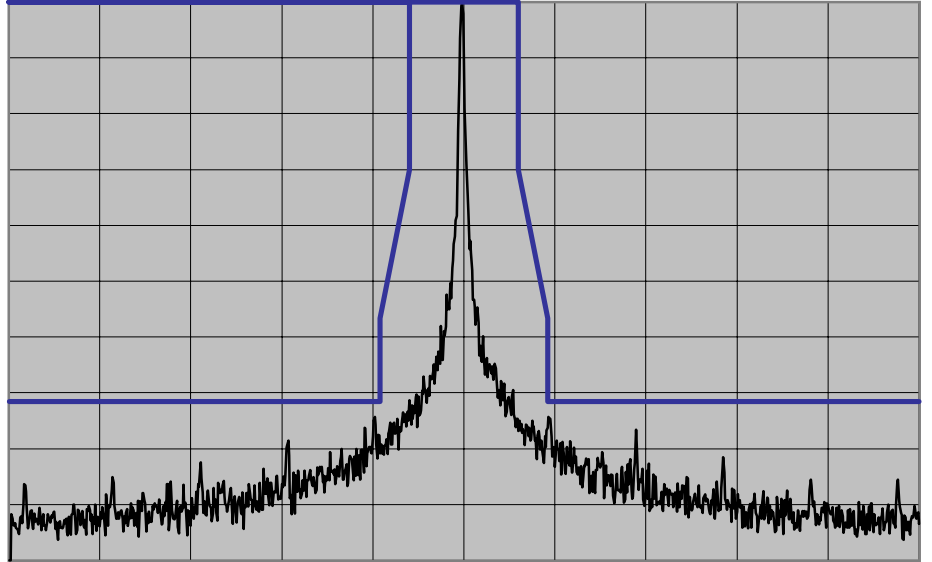

Occupied Bandwidth

CENTER FREQ 485.0993 MHz
SPAN 50 KHz
REF LEVEL 46.6 dBm
/DIV 10 dB/
ATT 20 dB
OFFSET 36.8 dB
RES BW 100 Hz
VIDEO BW 100 Hz
SWEEP TIME 30 s
AVG

Model Name	VX-7200-G7-45	Transmit Frequency	485.1 MHz
Serial Number	4L000014	Channel Spacing	6.25 kHz
Power Setting	High	Modulation	None

CENTER FREQ 485.0993 MHz
SPAN 50 KHz
REF LEVEL 46.6 dBm
/DIV 10 dB/
ATT 20 dB
OFFSET 36.8 dB
RES BW 100 Hz
VIDEO BW 100 Hz
SWEEP TIME 30 s
AVG