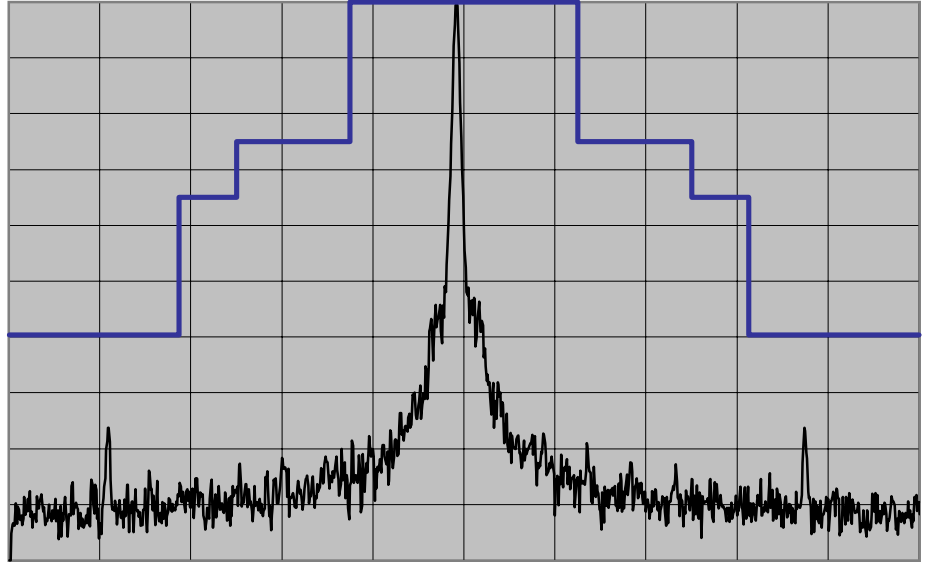

Occupied Bandwidth

CENTER FREQ 449.999 MHz
 SPAN 100 KHz
 REF LEVEL 46.5 dBm
 /DIV 10 dB/
 ATT 20 dB
 OFFSET 36.8 dB
 RES BW 300 Hz
 VIDEO BW 300 Hz
 SWEEP TIME 5 s
 AVG

Model Name	VX-7200-G7-45	Transmit Frequency	450 MHz
Serial Number	4L000014	Channel Spacing	25 kHz
Power Setting	High	Modulation	None

CENTER FREQ 449.999 MHz
 SPAN 100 KHz
 REF LEVEL 46.5 dBm
 /DIV 10 dB/
 ATT 20 dB
 OFFSET 36.8 dB
 RES BW 300 Hz
 VIDEO BW 300 Hz
 SWEEP TIME 5 s
 AVG

Model Name	VX-7200-G7-45	Transmit Frequency	450 MHz
Serial Number	4L000014	Channel Spacing	25 kHz
Power Setting	High	Modulation	Voice

Occupied Bandwidth

CENTER FREQ 485.1 MHz
 SPAN 100 KHz
 REF LEVEL 46.7 dBm
 /DIV 10 dB/
 ATT 20 dB
 OFFSET 36.8 dB
 RES BW 300 Hz
 VIDEO BW 300 Hz
 SWEEP TIME 5 s
 AVG

Model Name	VX-7200-G7-45	Transmit Frequency	485.1 MHz
Serial Number	4L000014	Channel Spacing	25 kHz
Power Setting	High	Modulation	None

CENTER FREQ 485.099 MHz
 SPAN 100 KHz
 REF LEVEL 46.7 dBm
 /DIV 10 dB/
 ATT 20 dB
 OFFSET 36.8 dB
 RES BW 300 Hz
 VIDEO BW 300 Hz
 SWEEP TIME 5 s
 AVG

Model Name	VX-7200-G7-45	Transmit Frequency	485.1 MHz
Serial Number	4L000014	Channel Spacing	25 kHz
Power Setting	High	Modulation	Voice