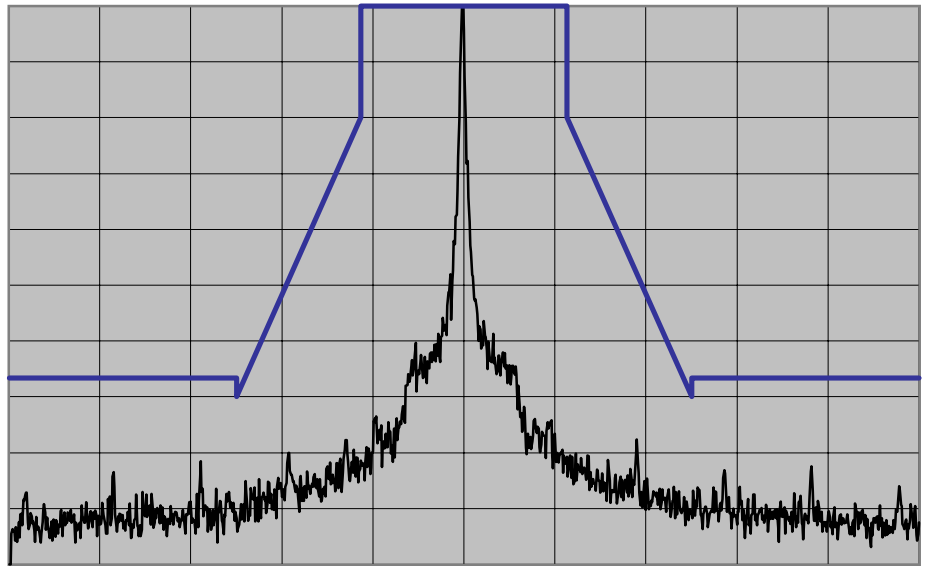

Occupied Bandwidth

CENTER FREQ 485.0994 MHz
SPAN 50 KHz
REF LEVEL 46.6 dBm
/DIV 10 dB/
ATT 20 dB
OFFSET 36.8 dB
RES BW 100 Hz
VIDEO BW 100 Hz
SWEEP TIME 30 s
AVG

Model Name	VX-7200-G7-45	Transmit Frequency	485.1 MHz
Serial Number	4L000014	Channel Spacing	12.5 kHz
Power Setting	High	Modulation	None

CENTER FREQ 485.0994 MHz
SPAN 50 KHz
REF LEVEL 46.6 dBm
/DIV 10 dB/
ATT 20 dB
OFFSET 36.8 dB
RES BW 100 Hz
VIDEO BW 100 Hz
SWEEP TIME 30 s
AVG