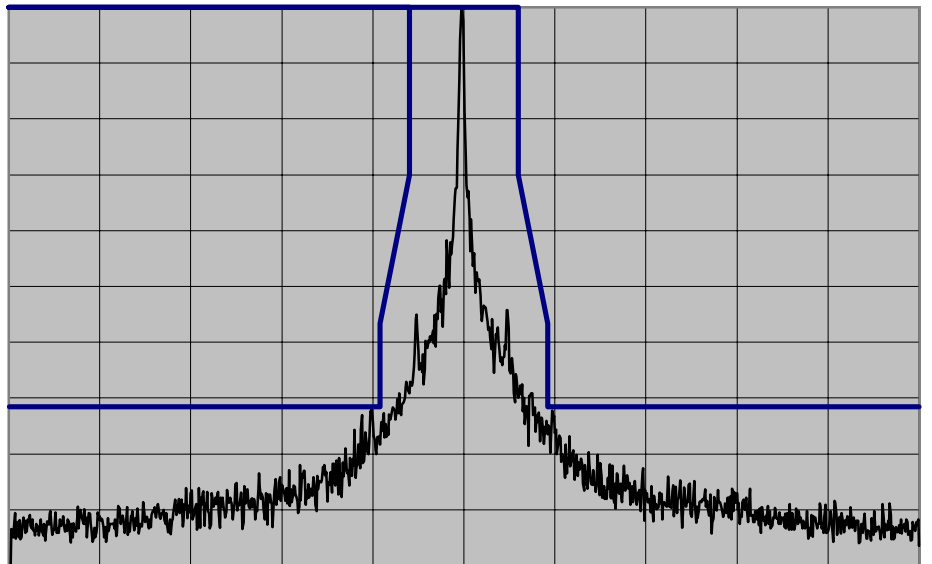

Model Name	VX-7200-G7-45	Transmit Frequency	450 MHz
Serial Number	4L000014	Channel Spacing	6.25 kHz
Power Setting	High	Modulation	Voice