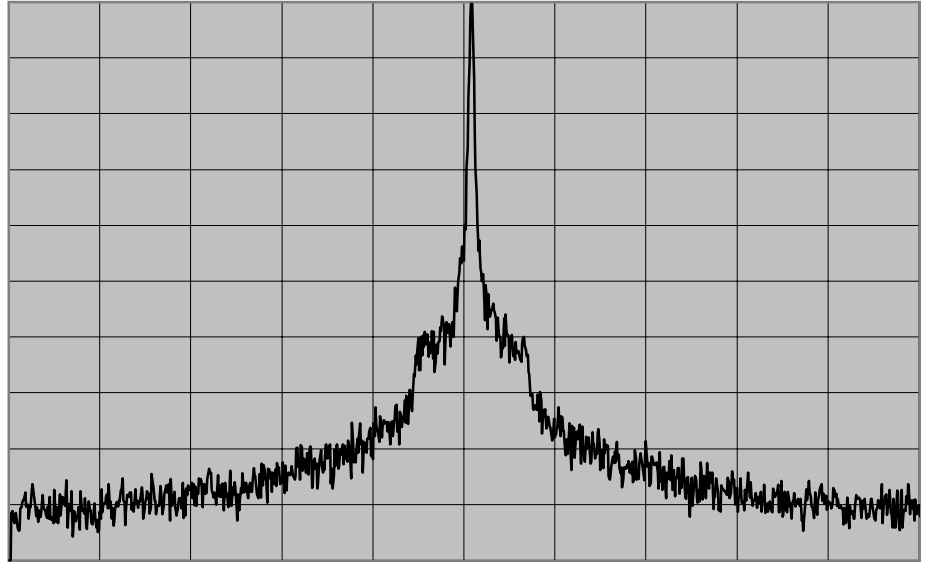

Occupied Bandwidth

CENTER FREQ 519.9985 MHz
SPAN 50 KHz
REF LEVEL 46.3 dBm
/DIV 10 dB/
ATT 20 dB
OFFSET 36.8 dB
RES BW 100 Hz
VIDEO BW 100 Hz
SWEEP TIME 30 s
AVG

Model Name	VX-7200-G7-45	Transmit Frequency	520 MHz
Serial Number	4L000014	Channel Spacing	12.5 kHz
Power Setting	High	Modulation	None

CENTER FREQ 519.9989 MHz
SPAN 50 KHz
REF LEVEL 46.3 dBm
/DIV 10 dB/
ATT 20 dB
OFFSET 36.8 dB
RES BW 100 Hz
VIDEO BW 100 Hz
SWEEP TIME 30 s
AVG