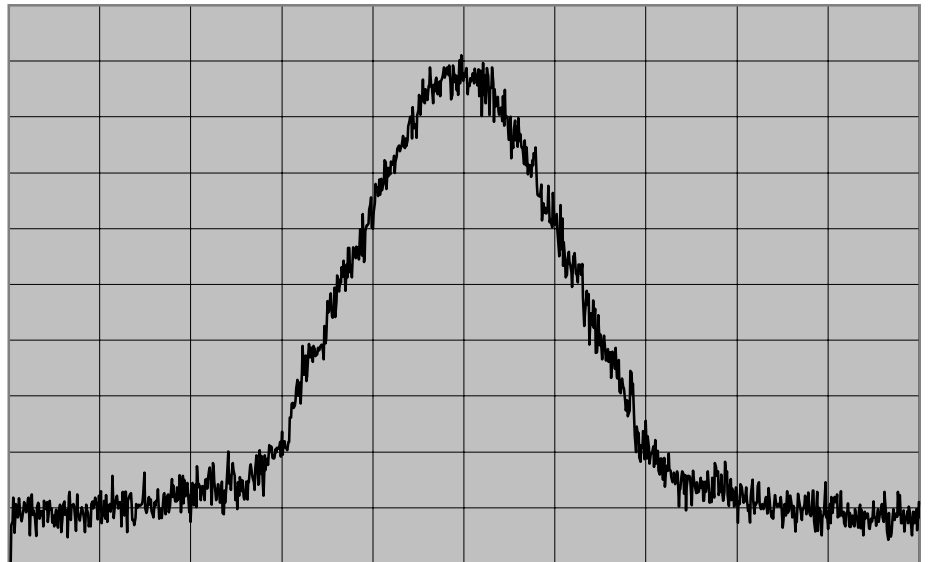

Model Name	VX-7200-G7-45	Transmit Frequency	485.1 MHz
Serial Number	4L000014	Channel Spacing	12.5 kHz
Power Setting	High	Modulation	Voice-Digital