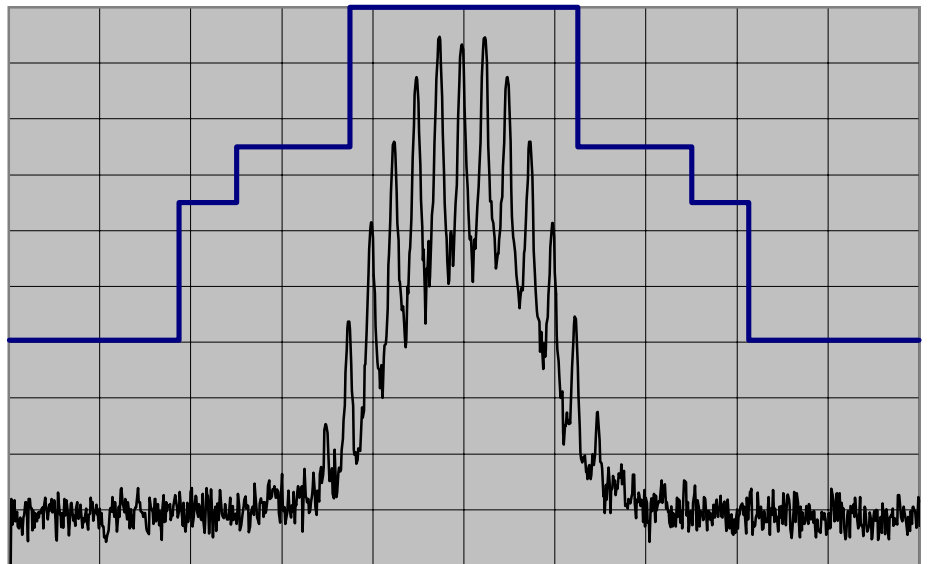

Occupied Bandwidth

CENTER FREQ 449.999 MHz
 SPAN 100 KHz
 REF LEVEL 46.5 dBm
 /DIV 10 dB/
 ATT 20 dB
 OFFSET 36.8 dB
 RES BW 300 Hz
 VIDEO BW 300 Hz
 SWEEP TIME 5 s
 AVG

Model Name	VX-7200-G7-45	Transmit Frequency	450 MHz
Serial Number	4L000014	Channel Spacing	25 kHz
Power Setting	High	Modulation	None

CENTER FREQ 449.999 MHz
 SPAN 100 KHz
 REF LEVEL 46.5 dBm
 /DIV 10 dB/
 ATT 20 dB
 OFFSET 36.8 dB
 RES BW 300 Hz
 VIDEO BW 300 Hz
 SWEEP TIME 5 s
 AVG

Model Name	VX-7200-G7-45	Transmit Frequency	450 MHz
Serial Number	4L000014	Channel Spacing	25 kHz
Power Setting	High	Modulation	Voice

Occupied Bandwidth

CENTER FREQ 485.1 MHz
 SPAN 100 KHz
 REF LEVEL 46.7 dBm
 /DIV 10 dB/
 ATT 20 dB
 OFFSET 36.8 dB
 RES BW 300 Hz
 VIDEO BW 300 Hz
 SWEEP TIME 5 s
 AVG

Model Name	VX-7200-G7-45	Transmit Frequency	485.1 MHz
Serial Number	4L000014	Channel Spacing	25 kHz
Power Setting	High	Modulation	None

CENTER FREQ 485.099 MHz
 SPAN 100 KHz
 REF LEVEL 46.7 dBm
 /DIV 10 dB/
 ATT 20 dB
 OFFSET 36.8 dB
 RES BW 300 Hz
 VIDEO BW 300 Hz
 SWEEP TIME 5 s
 AVG

Model Name	VX-7200-G7-45	Transmit Frequency	485.1 MHz
Serial Number	4L000014	Channel Spacing	25 kHz
Power Setting	High	Modulation	Voice