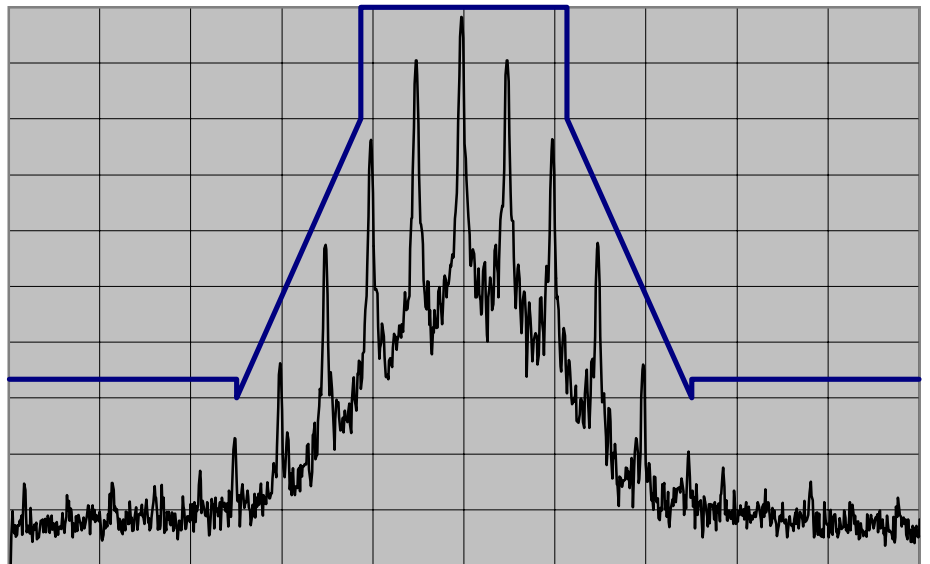

Model Name	VX-7200-G7-45	Transmit Frequency	485.1 MHz
Serial Number	4L000014	Channel Spacing	12.5 kHz
Power Setting	High	Modulation	Voice