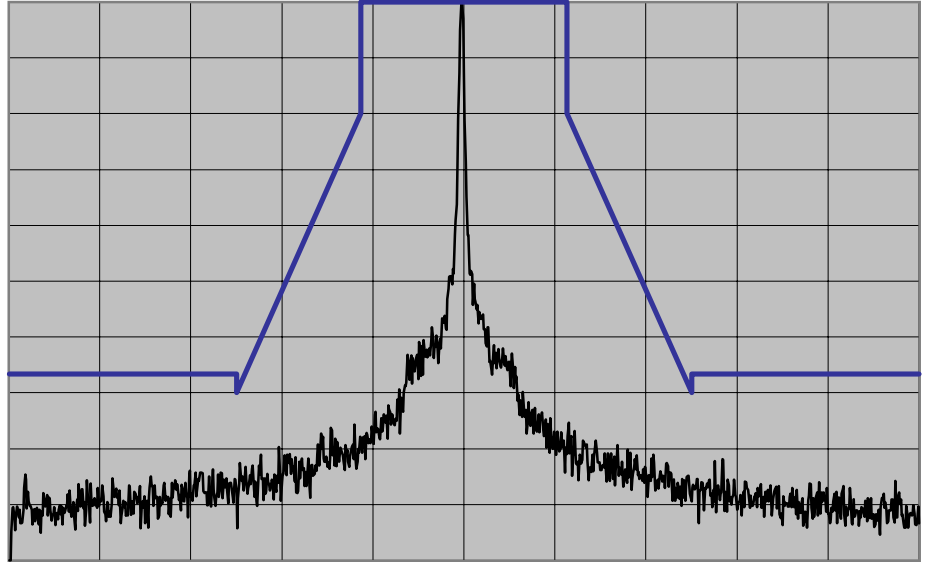

Occupied Bandwidth

CENTER FREQ 519.9994 MHz
SPAN 50 KHz
REF LEVEL 46.2 dBm
/DIV 10 dB/
ATT 20 dB
OFFSET 36.8 dB
RES BW 100 Hz
VIDEO BW 100 Hz
SWEEP TIME 30 s
AVG

Model Name	VX-7200-G7-45	Transmit Frequency	520 MHz
Serial Number	4L000014	Channel Spacing	12.5 kHz
Power Setting	High	Modulation	None

CENTER FREQ 519.9994 MHz
SPAN 50 KHz
REF LEVEL 46.2 dBm
/DIV 10 dB/
ATT 20 dB
OFFSET 36.8 dB
RES BW 100 Hz
VIDEO BW 100 Hz
SWEEP TIME 30 s
AVG