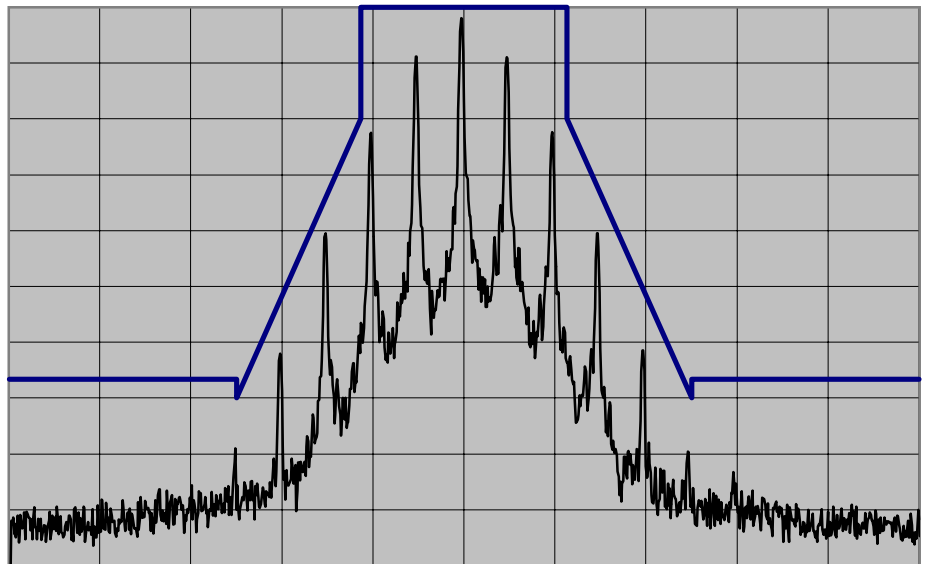

Model Name	VX-7200-G7-45	Transmit Frequency	450 MHz
Serial Number	4L000014	Channel Spacing	12.5 kHz
Power Setting	High	Modulation	Voice