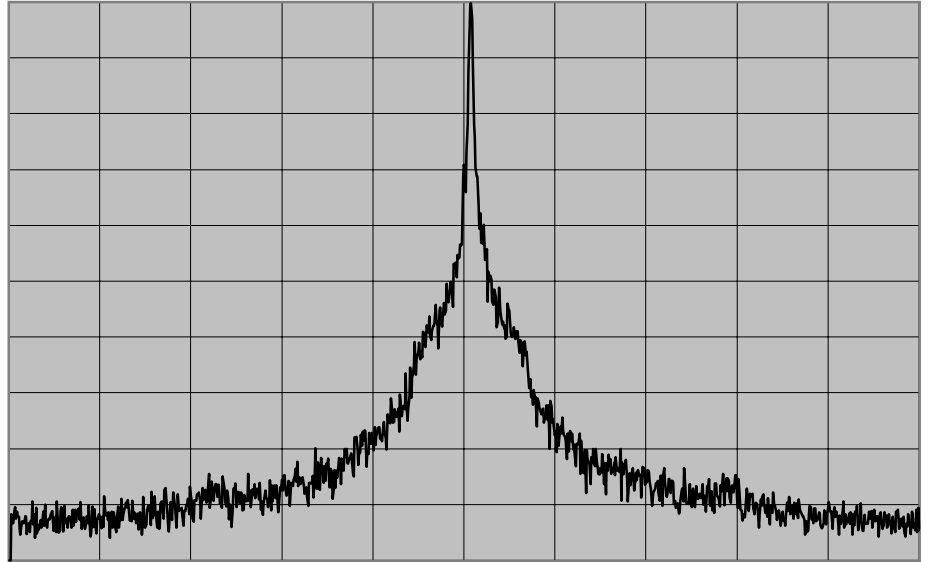

Occupied Bandwidth

CENTER FREQ 449.9985 MHz
SPAN 50 KHz
REF LEVEL 46.6 dBm
/DIV 10 dB/
ATT 20 dB
OFFSET 36.8 dB
RES BW 100 Hz
VIDEO BW 100 Hz
SWEEP TIME 30 s
AVG

Model Name	VX-7200-G7-45	Transmit Frequency	450 MHz
Serial Number	4L000014	Channel Spacing	12.5 kHz
Power Setting	High	Modulation	None

CENTER FREQ 449.999 MHz
SPAN 50 KHz
REF LEVEL 46.6 dBm
/DIV 10 dB/
ATT 20 dB
OFFSET 36.8 dB
RES BW 100 Hz
VIDEO BW 100 Hz
SWEEP TIME 30 s
AVG