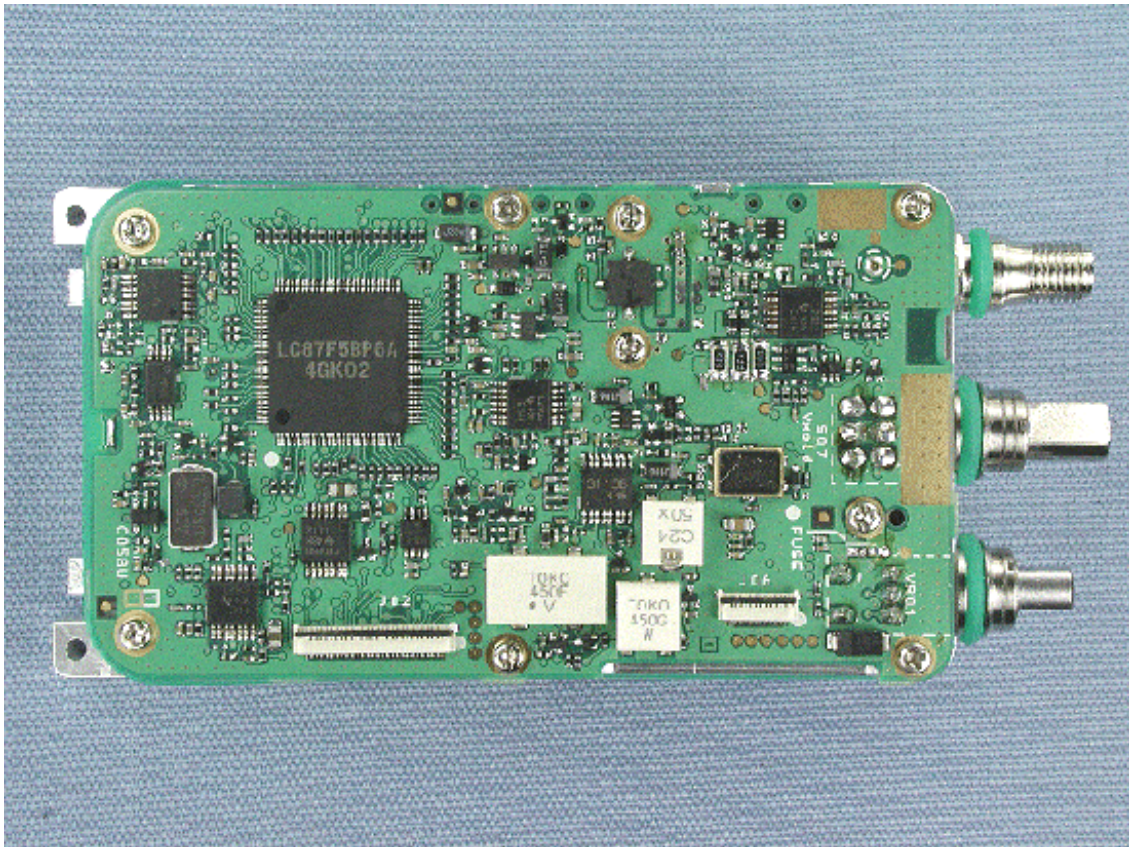

Inside view

Front panel and DISPLAY-UNIT

Side-A of MAIN-UNIT

Side-B of MAIN-UNIT with shield cases

Side-B of MAIN-UNIT without shield cases

Side-A of DISPLAY-UNIT with LCD

Side-A of DISPLAY-UNIT without LCD

Side-B of DISPLAY-UNIT

Side-A of MODEM-UNIT

Side-B of MODEM-UNIT

Side-A of CONNECTION-UNIT

Side-B of CONNECTION-UNIT

Inside of front panel (for VX-P829/P879)

Inside of front panel (for VX-P824/P874)

Inside of front panel (for VX-P821/P871)