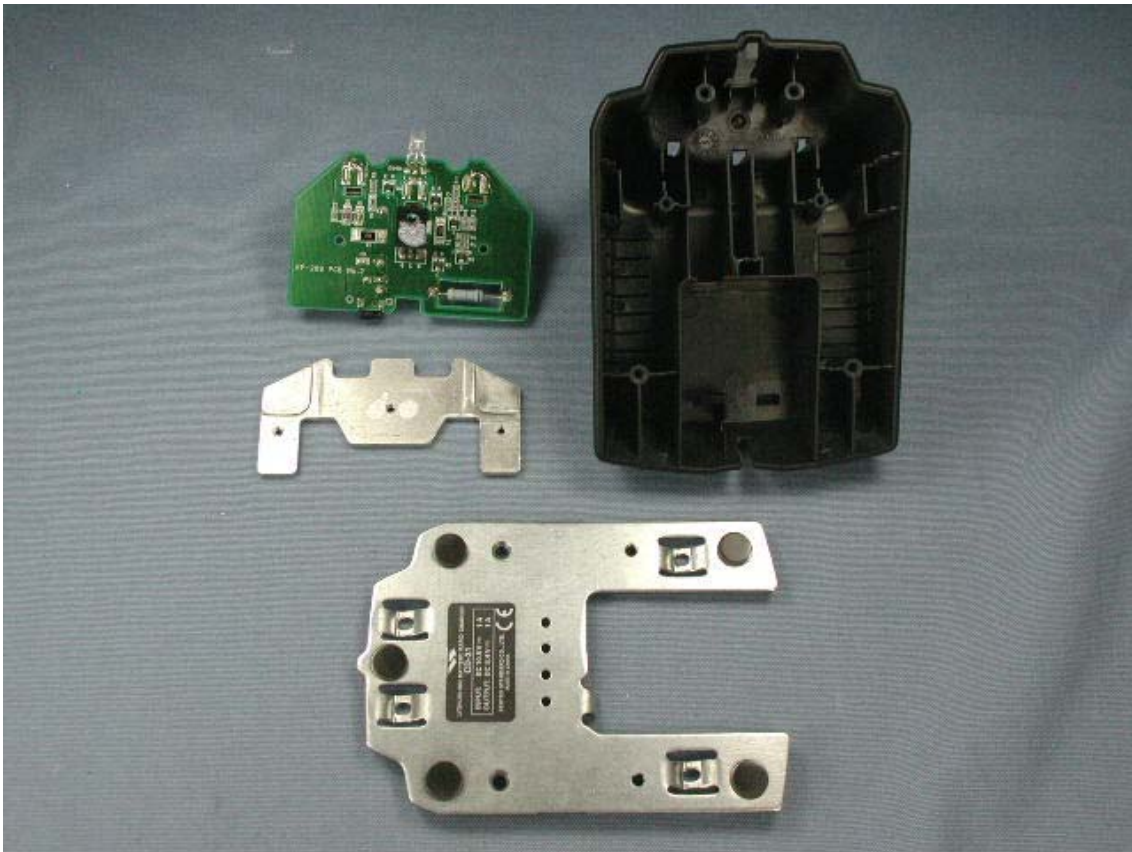

Inside view

Front panel and DISPLAY-UNIT

Side-A of MAIN-UNIT

Side-B of MAIN-UNIT with shield cases

Side-B of MAIN-UNIT without shield cases

Side-A of DISPLAY-UNIT with LCD

Side-A of DISPLAY-UNIT without LCD

Side-B of DISPLAY-UNIT

Side-A of MODEM-UNIT

Side-B of MODEM-UNIT

Side-A of CONNECTION-UNIT

Side-B of CONNECTION-UNIT

Inside of front panel (for VX-P829/P879)

Inside of front panel (for VX-P824/P874)

Inside of front panel (for VX-P821/P871)

Inside of chassis

Inside of Battery charger

Inside of Speaker/Microphone