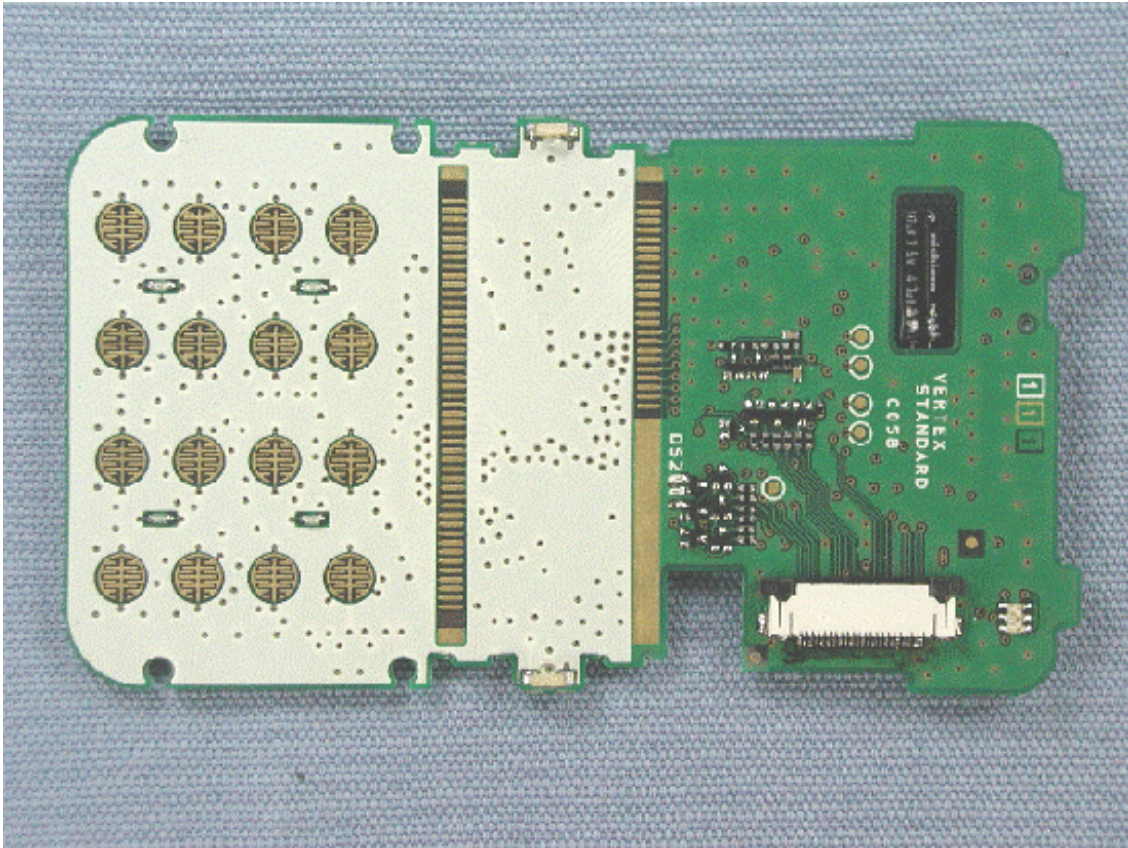

Inside view

Front panel and DISPLAY-UNIT

Side-A of MAIN-UNIT

Side-B of MAIN-UNIT with shield cases

Side-B of MAIN-UNIT without shield cases

Side-A of DISPLAY-UNIT with LCD

Side-A of DISPLAY-UNIT without LCD

Side-B of DISPLAY-UNIT

Side-A of MODEM-UNIT

Side-B of MODEM-UNIT

Side-A of CONNECTION-UNIT

Side-B of CONNECTION-UNIT

Inside of front panel (for VX-P829/P879)

Inside of front panel (for VX-P824/P874)

Inside of front panel (for VX-P821/P871)

Inside of chassis

Inside of Battery charger

Inside of Speaker/Microphone