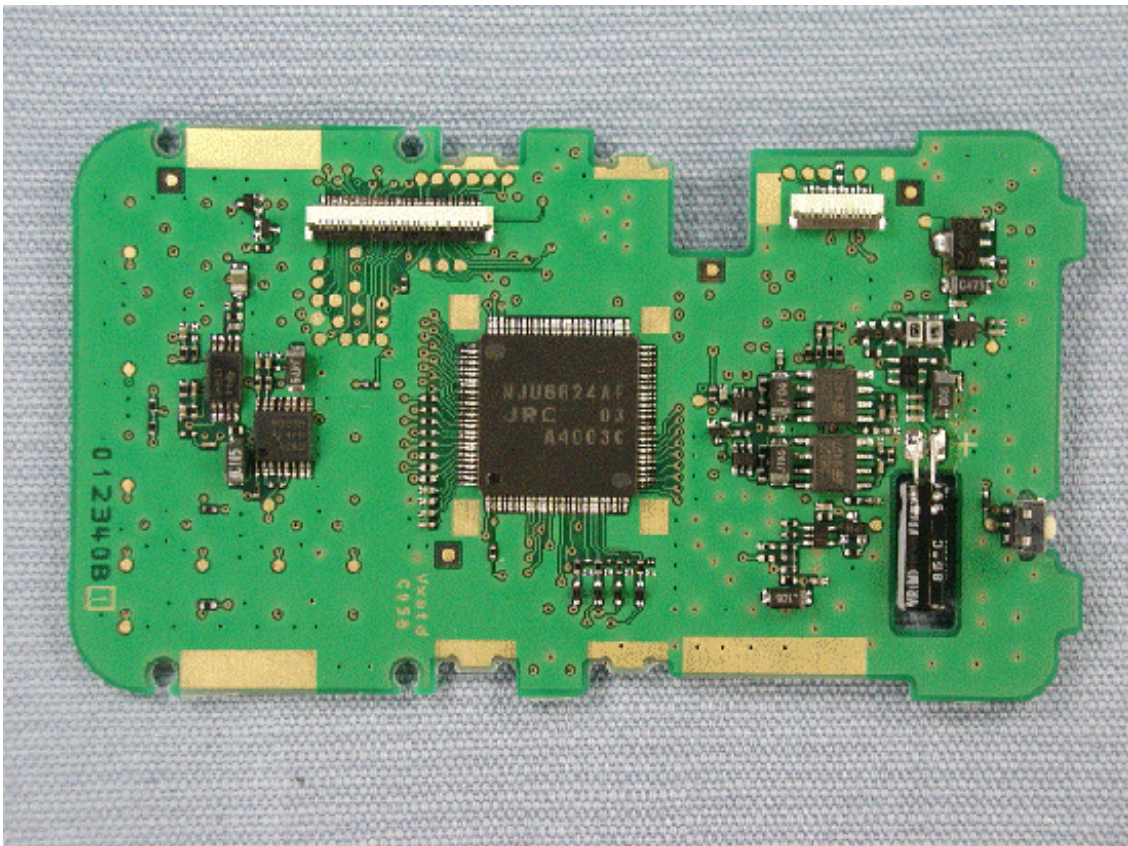

Inside view

Front panel and DISPLAY-UNIT

Side-A of MAIN-UNIT

Side-B of MAIN-UNIT with shield cases

Side-B of MAIN-UNIT without shield cases

Side-A of DISPLAY-UNIT with LCD

Side-A of DISPLAY-UNIT without LCD

Side-B of DISPLAY-UNIT

Side-A of MODEM-UNIT

Side-B of MODEM-UNIT

Side-A of CONNECTION-UNIT

Side-B of CONNECTION-UNIT

Inside of front panel (for VX-P829/P879)

Inside of front panel (for VX-P824/P874)

Inside of front panel (for VX-P821/P871)