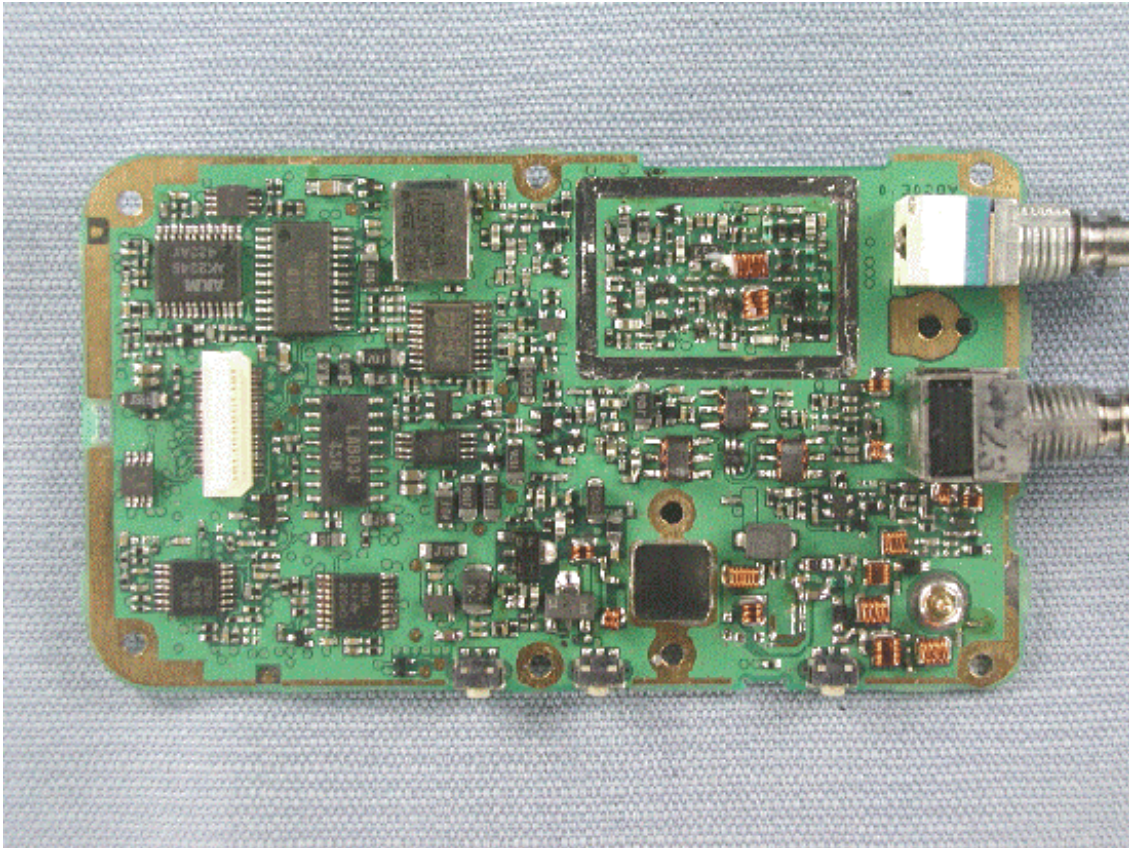

Inside view

Front panel and DISPLAY-UNIT

Side-A of MAIN-UNIT

Side-B of MAIN-UNIT with shield cases

Side-B of MAIN-UNIT without shield cases

Side-A of DISPLAY-UNIT with LCD

Side-A of DISPLAY-UNIT without LCD

Side-B of DISPLAY-UNIT

Side-A of MODEM-UNIT

Side-B of MODEM-UNIT

Side-A of CONNECTION-UNIT

Side-B of CONNECTION-UNIT

Inside of front panel (for VX-P829/P879)

Inside of front panel (for VX-P824/P874)

Inside of front panel (for VX-P821/P871)