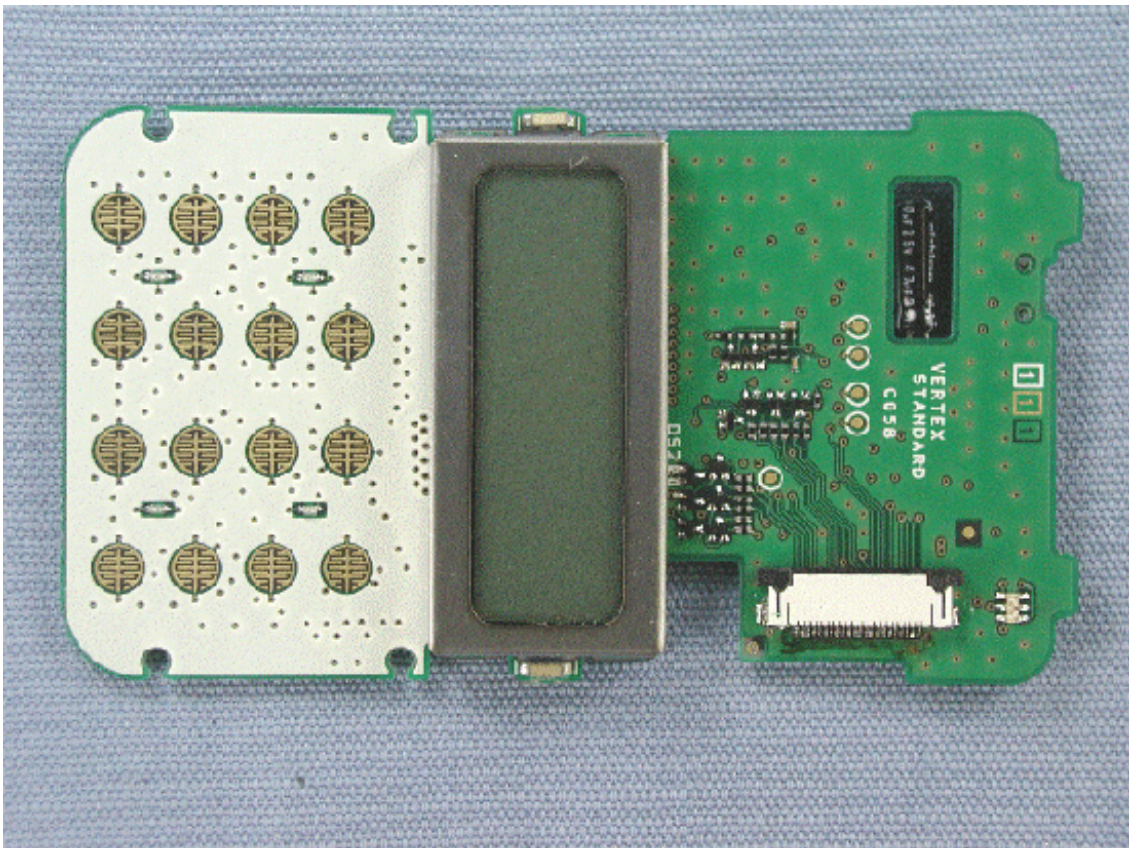

Inside view

Front panel and DISPLAY-UNIT

Side-A of MAIN-UNIT

Side-B of MAIN-UNIT with shield cases

Side-B of MAIN-UNIT without shield cases

Side-A of DISPLAY-UNIT with LCD

Side-A of DISPLAY-UNIT without LCD

Side-B of DISPLAY-UNIT

Side-A of MODEM-UNIT

Side-B of MODEM-UNIT

Side-A of CONNECTION-UNIT

Side-B of CONNECTION-UNIT

Inside of front panel (for VX-P829/P879)

Inside of front panel (for VX-P824/P874)

Inside of front panel (for VX-P821/P871)