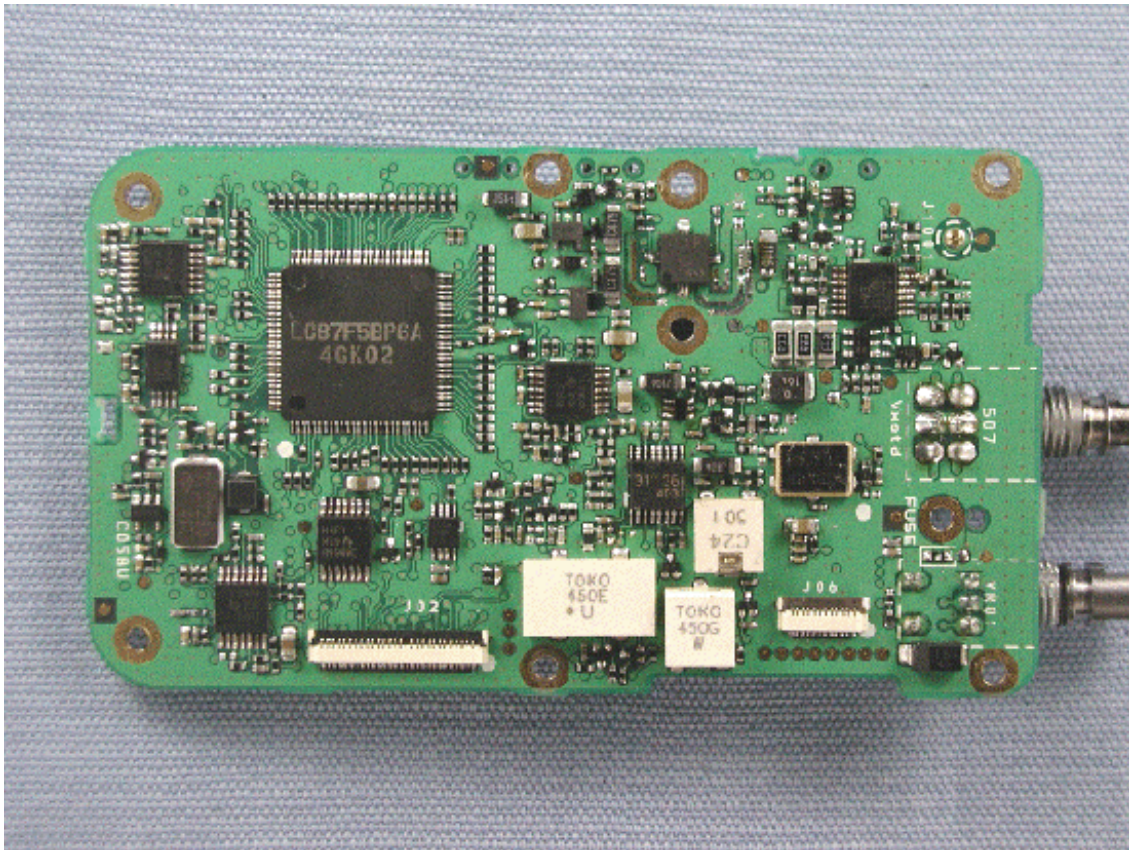

Inside view

Front panel and DISPLAY-UNIT

Side-A of MAIN-UNIT

Side-B of MAIN-UNIT with shield cases

Side-B of MAIN-UNIT without shield cases

Side-A of DISPLAY-UNIT with LCD

Side-A of DISPLAY-UNIT without LCD

Side-B of DISPLAY-UNIT

Side-A of MODEM-UNIT

Side-B of MODEM-UNIT

Side-A of CONNECTION-UNIT

Side-B of CONNECTION-UNIT

Inside of front panel (for VX-P829/P879)

Inside of front panel (for VX-P824/P874)

Inside of front panel (for VX-P821/P871)