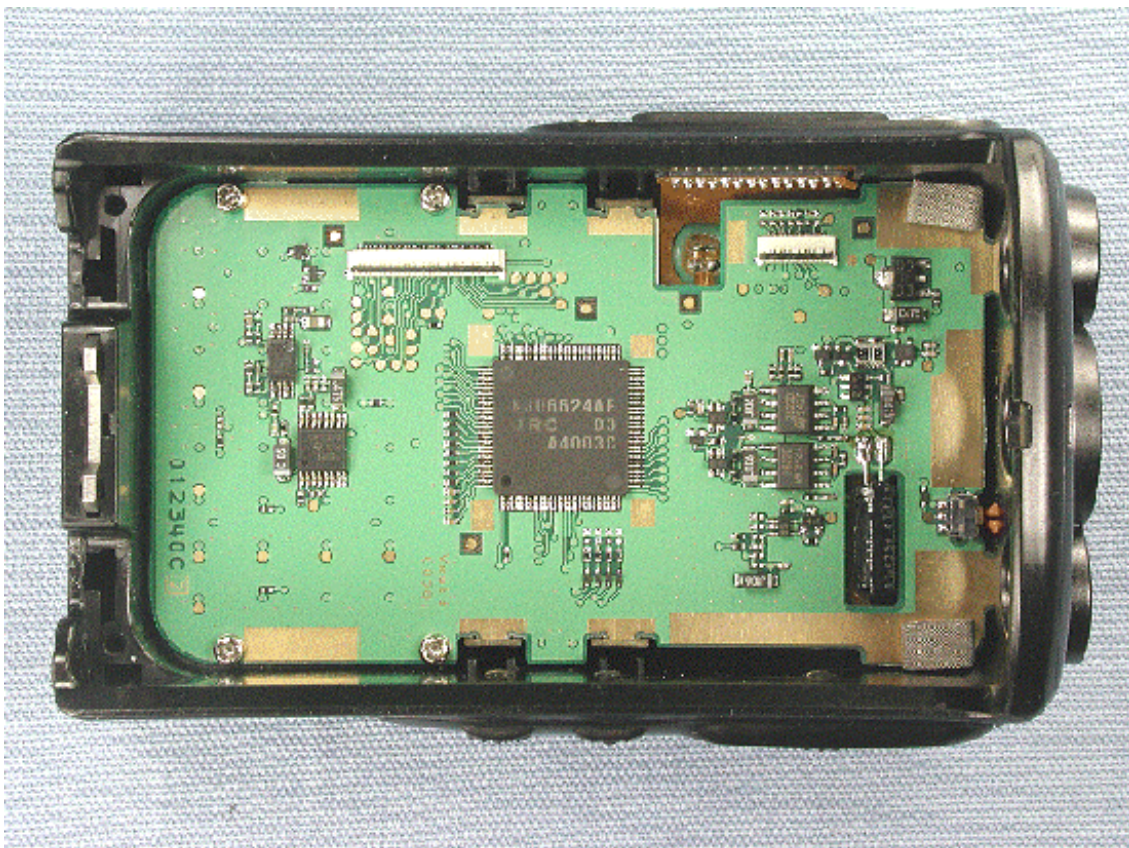

Inside view

Front panel and DISPLAY-UNIT

Side-A of MAIN-UNIT

Side-B of MAIN-UNIT with shield cases

Side-B of MAIN-UNIT without shield cases

Side-A of DISPLAY-UNIT with LCD

Side-A of DISPLAY-UNIT without LCD

Side-B of DISPLAY-UNIT

Side-A of MODEM-UNIT

Side-B of MODEM-UNIT

Side-A of CONNECTION-UNIT

Side-B of CONNECTION-UNIT

Inside of front panel (for VX-P829/P879)

Inside of front panel (for VX-P824/P874)

Inside of front panel (for VX-P821/P871)

Inside of chassis

Inside of Battery charger

Inside of Speaker/Microphone