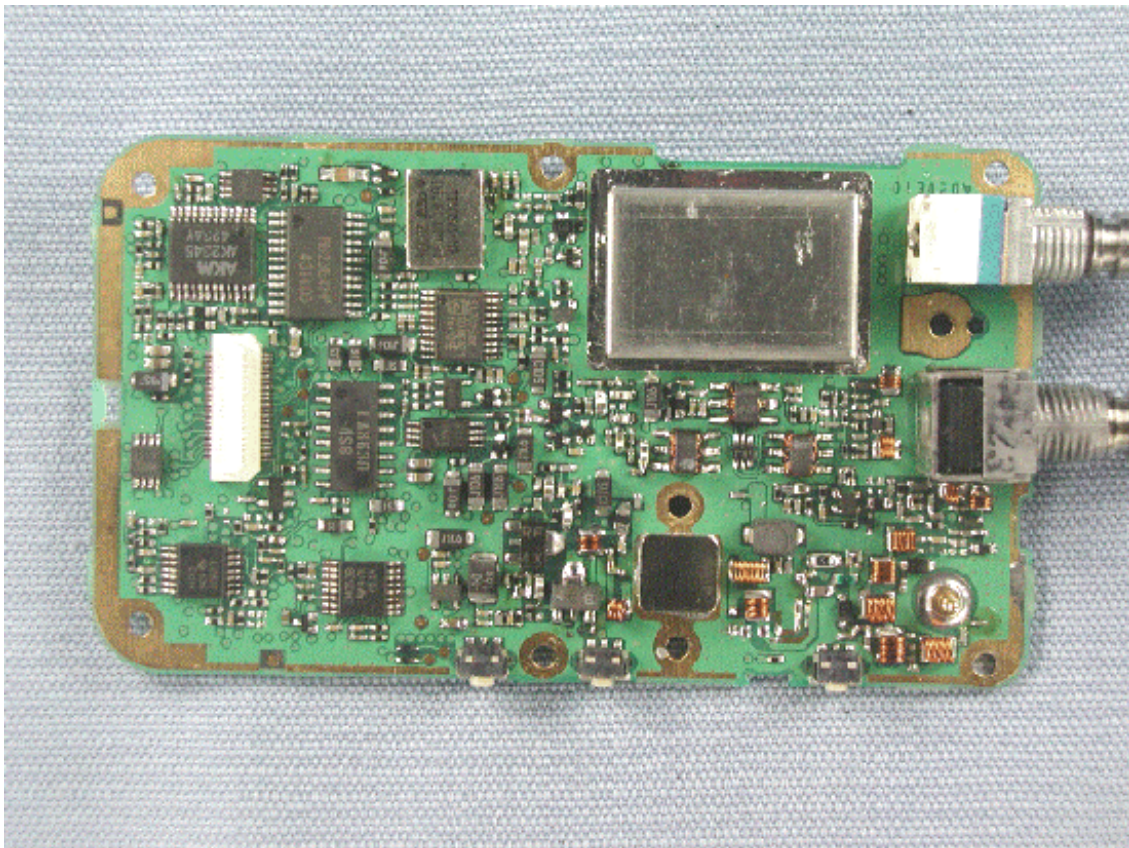

Inside view

Front panel and DISPLAY-UNIT

Side-A of MAIN-UNIT

Side-B of MAIN-UNIT with shield cases

Side-B of MAIN-UNIT without shield cases

Side-A of DISPLAY-UNIT with LCD

Side-A of DISPLAY-UNIT without LCD

Side-B of DISPLAY-UNIT

Side-A of MODEM-UNIT

Side-B of MODEM-UNIT

Side-A of CONNECTION-UNIT

Side-B of CONNECTION-UNIT

Inside of front panel (for VX-P829/P879)

Inside of front panel (for VX-P824/P874)

Inside of front panel (for VX-P821/P871)