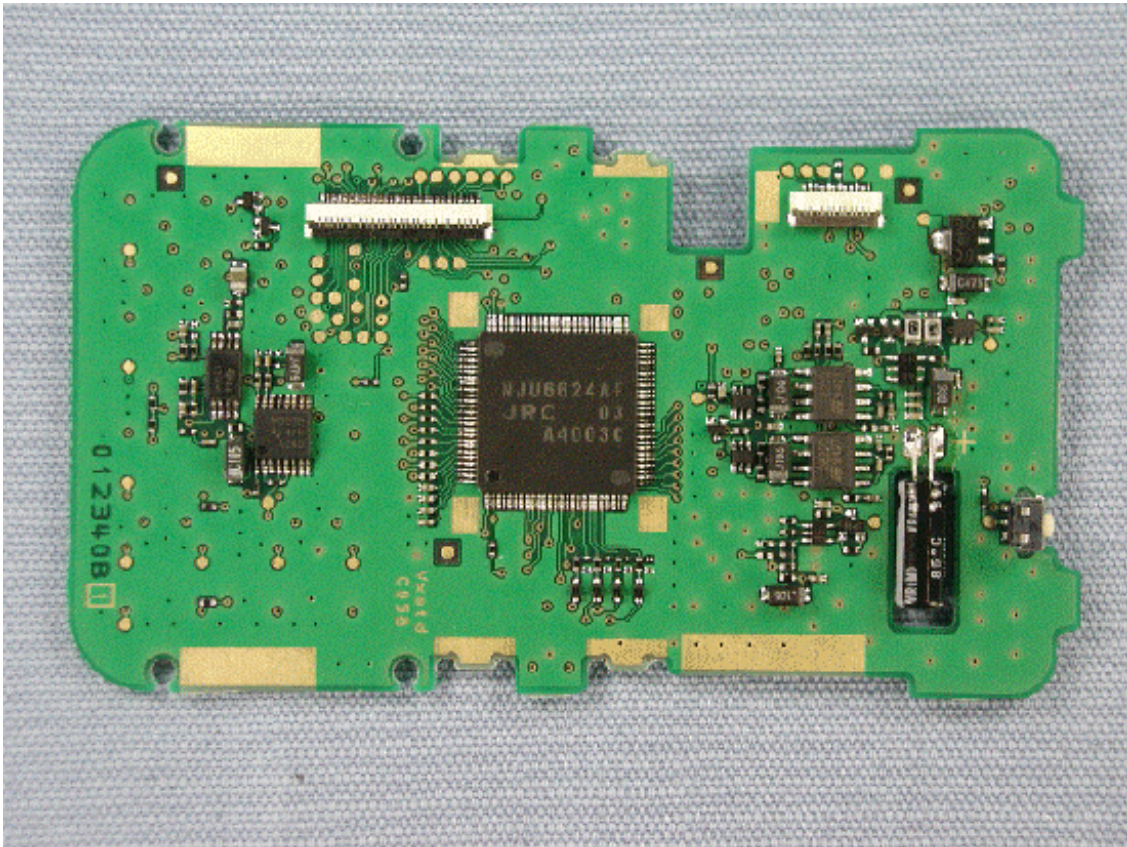

Inside view

Chassis with PWB

Side-A of MAIN-UNIT

Side-B of MAIN-UNIT with shield case

Side-B of MAIN-UNIT without shield case

Front panel with PWB

Side-A of DISPLAY-UNIT with LCD

Side-A of DISPLAY-UNIT without LCD

Side-B of DISPLAY-UNIT

Front of LCD (for VX-824/829/VX-874/879)

Back of LCD (for VX-824/829/VX-874/879)

Inside front panel (for VX-829/VX-879)

Inside front panel (for VX-824/VX-874)

Inside front panel (for VX-821/VX-871)

Inside of chassis