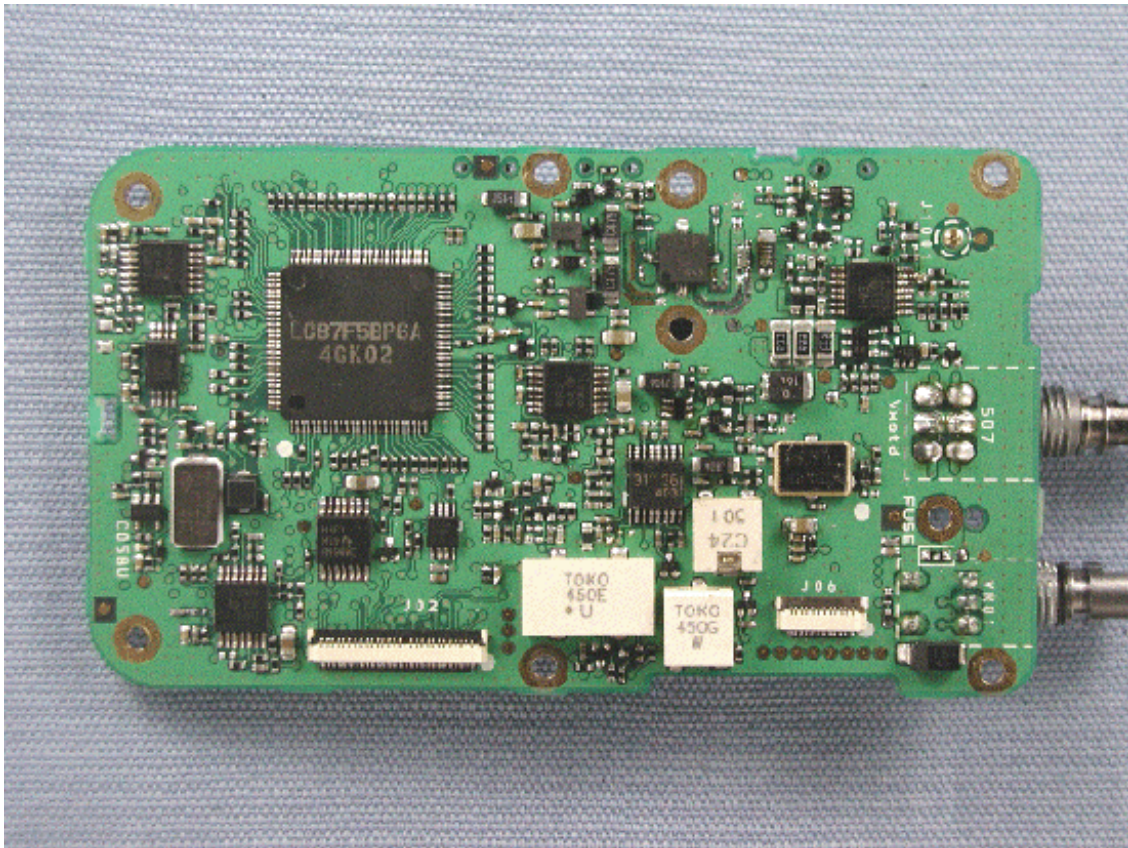

Inside view

Chassis with PWB

Side-A of MAIN-UNIT

Side-B of MAIN-UNIT with shield case

Side-B of MAIN-UNIT without shield case

Front panel with PWB

Side-A of DISPLAY-UNIT with LCD

Side-A of DISPLAY-UNIT without LCD

Side-B of DISPLAY-UNIT

Front of LCD (for VX-824/829/VX-874/879)

Back of LCD (for VX-824/829/VX-874/879)

Inside front panel (for VX-829/VX-879)

Inside front panel (for VX-824/VX-874)

Inside front panel (for VX-821/VX-871)

Inside of chassis