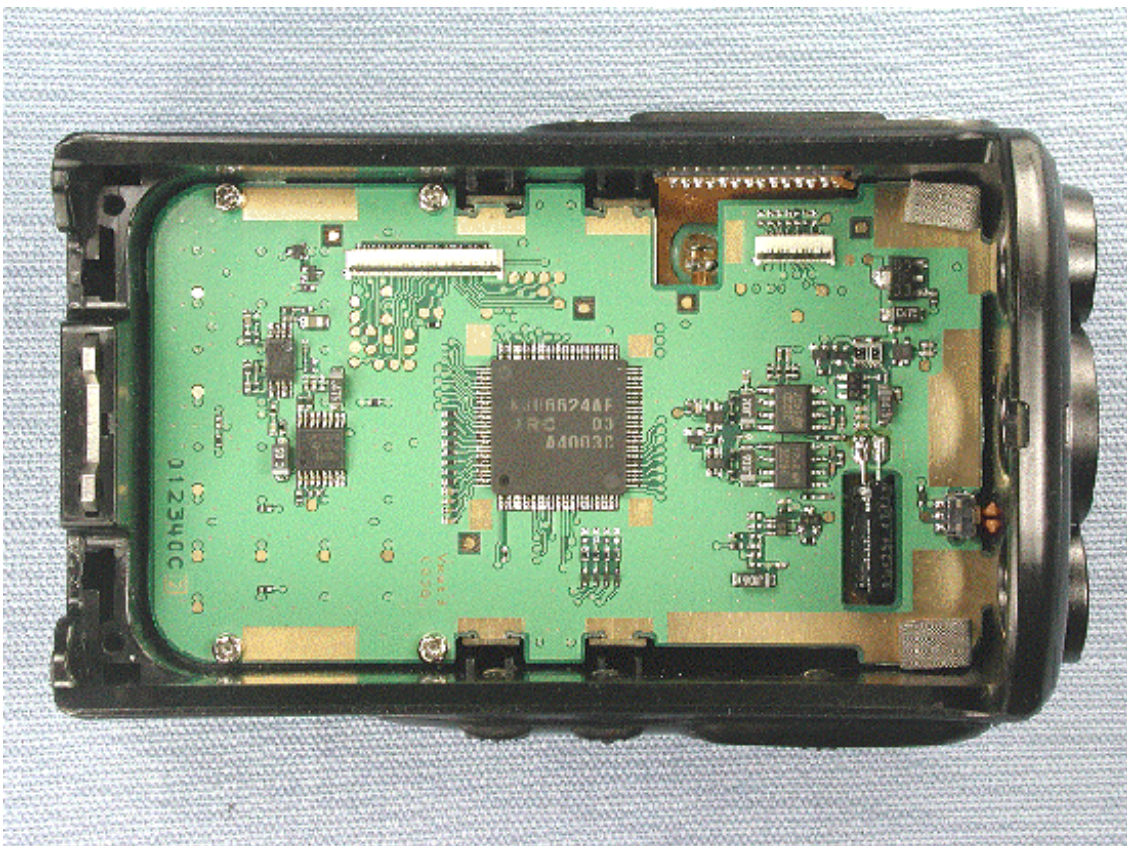

Inside view

Chassis with PWB

Side-A of MAIN-UNIT

Side-B of MAIN-UNIT with shield case

Side-B of MAIN-UNIT without shield case

Front panel with PWB

Side-A of DISPLAY-UNIT with LCD

Side-A of DISPLAY-UNIT without LCD

Side-B of DISPLAY-UNIT

Front of LCD (for VX-824/829/VX-874/879)

Back of LCD (for VX-824/829/VX-874/879)

Inside front panel (for VX-829/VX-879)

Inside front panel (for VX-824/VX-874)

Inside front panel (for VX-821/VX-871)

Inside of chassis