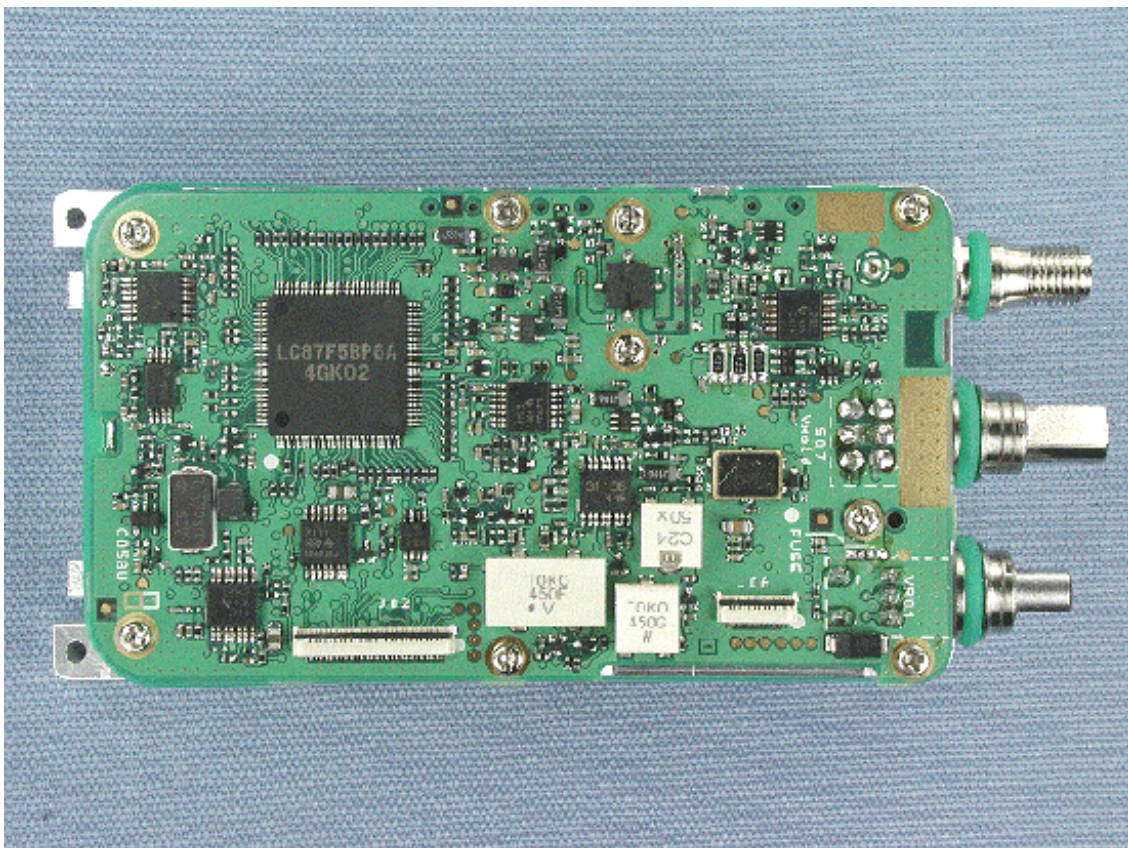

Inside view

Chassis with PWB

Side-A of MAIN-UNIT

Side-B of MAIN-UNIT with shield case

Side-B of MAIN-UNIT without shield case

Front panel with PWB

Side-A of DISPLAY-UNIT with LCD

Side-A of DISPLAY-UNIT without LCD

Side-B of DISPLAY-UNIT

Front of LCD (for VX-824/829/VX-874/879)

Back of LCD (for VX-824/829/VX-874/879)

Inside front panel (for VX-829/VX-879)

Inside front panel (for VX-824/VX-874)

Inside front panel (for VX-821/VX-871)

Inside of chassis