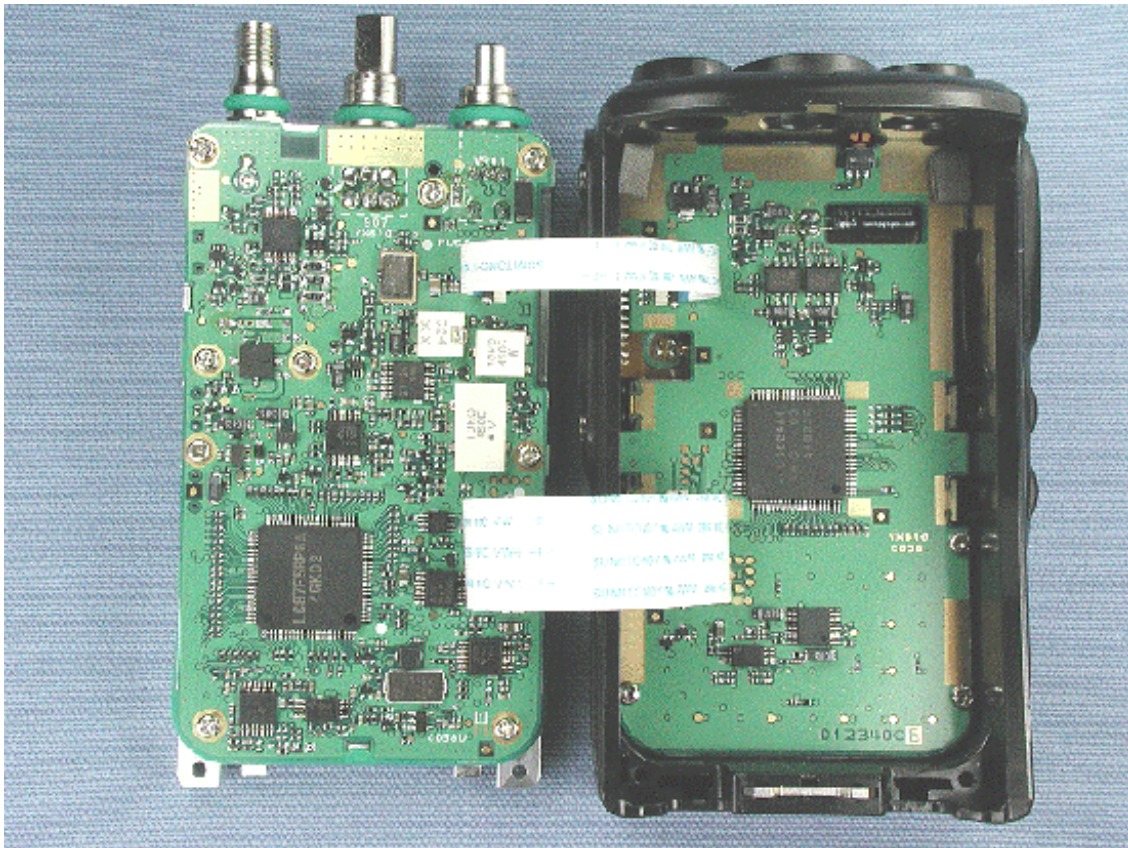

Inside view

Chassis with PWB

Side-A of MAIN-UNIT

Side-B of MAIN-UNIT with shield case

Side-B of MAIN-UNIT without shield case

Front panel with PWB

Side-A of DISPLAY-UNIT with LCD

Side-A of DISPLAY-UNIT without LCD

Side-B of DISPLAY-UNIT

Front of LCD (for VX-824/829/VX-874/879)

Back of LCD (for VX-824/829/VX-874/879)

Inside front panel (for VX-829/VX-879)

Inside front panel (for VX-824/VX-874)

Inside front panel (for VX-821/VX-871)

Inside of chassis