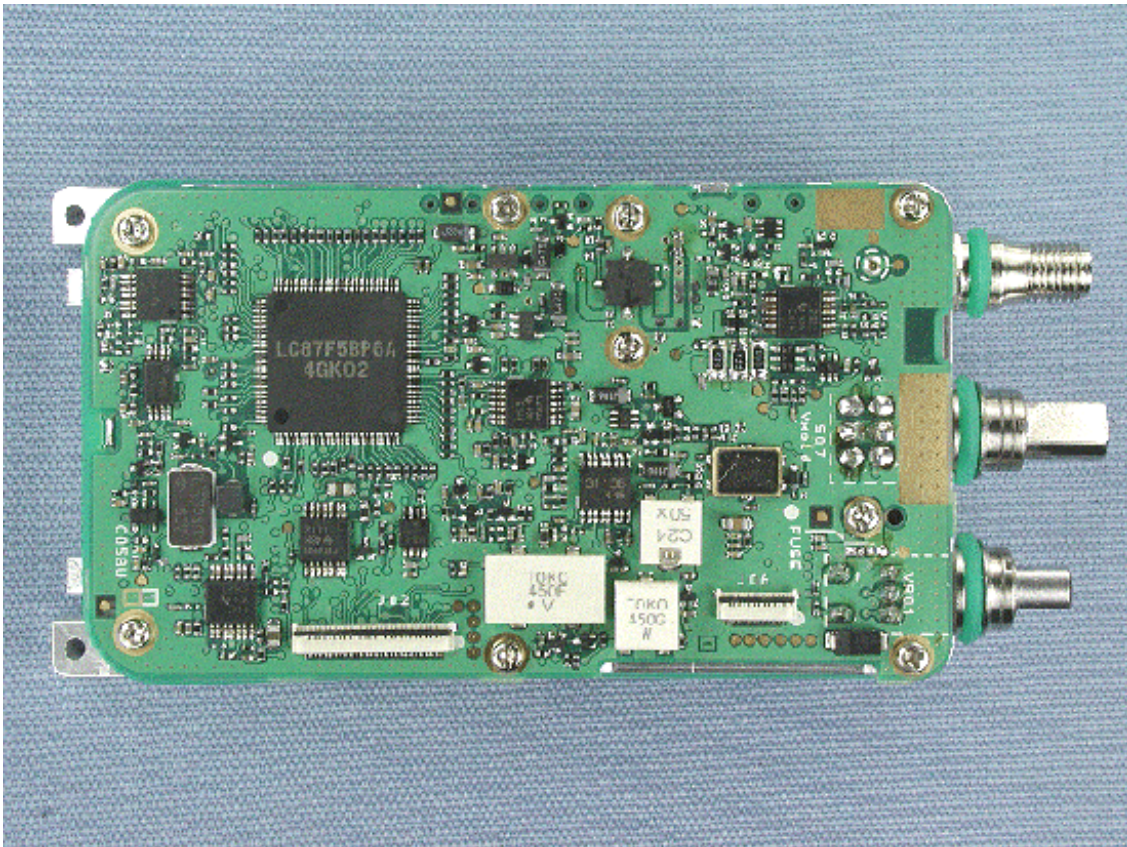

Inside view

Front panel and DISPLAY-UNIT

Side-A of MAIN-UNIT

Side-B of MAIN-UNIT with shield cases

Side-B of MAIN-UNIT without shield cases

Side-A of DISPLAY-UNIT with LCD

Side-A of DISPLAY-UNIT without LCD

Side-B of DISPLAY-UNIT

Side-A of CONNECTION-UNIT

Side-B of CONNECTION-UNIT

Inside of front panel (for VX-829/879)

Inside of front panel (for VX-824/874)

Inside of front panel (for VX-821/871)

Inside of chassis