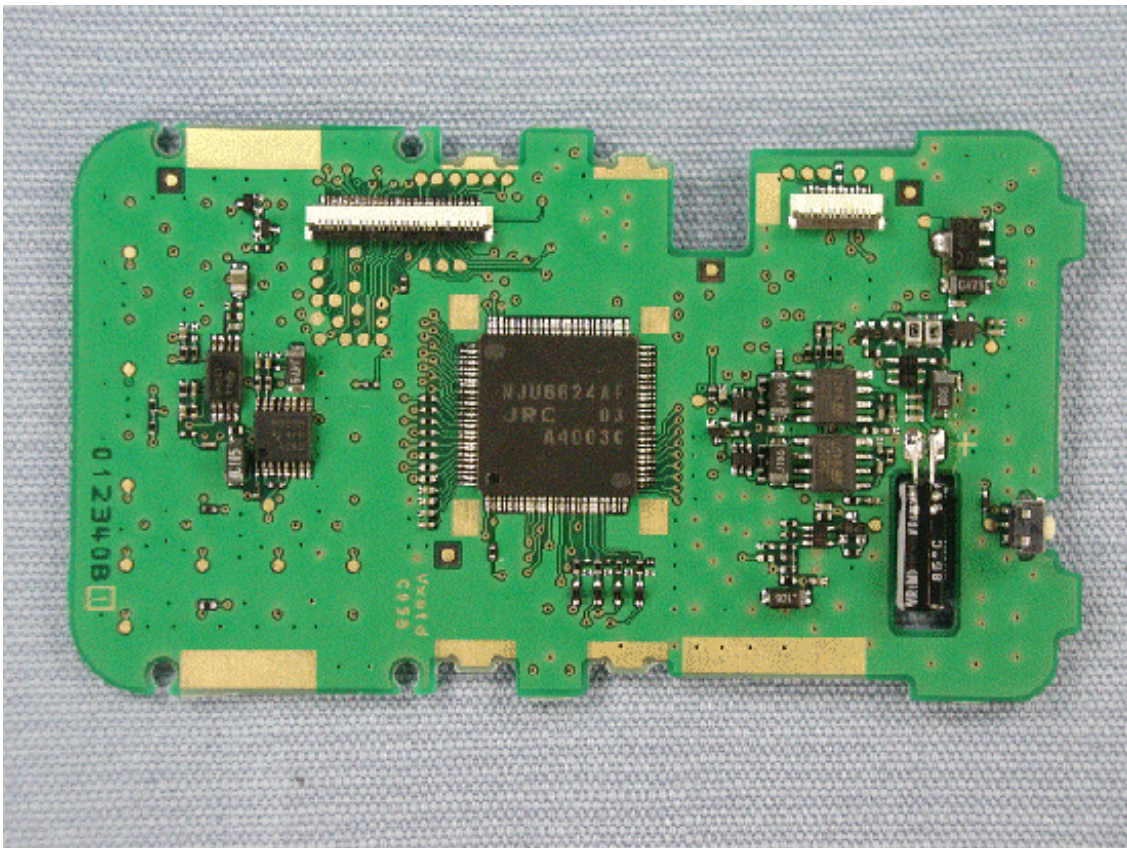

Inside view

Front panel and DISPLAY-UNIT

Side-A of MAIN-UNIT

Side-B of MAIN-UNIT with shield cases

Side-B of MAIN-UNIT without shield cases

Side-A of DISPLAY-UNIT with LCD

Side-A of DISPLAY-UNIT without LCD

Side-B of DISPLAY-UNIT

Side-A of CONNECTION-UNIT

Side-B of CONNECTION-UNIT

Inside of front panel (for VX-829/879)

Inside of front panel (for VX-824/874)

Inside of front panel (for VX-821/871)

Inside of chassis

Inside of Battery charger

Inside of Speaker/Microphone