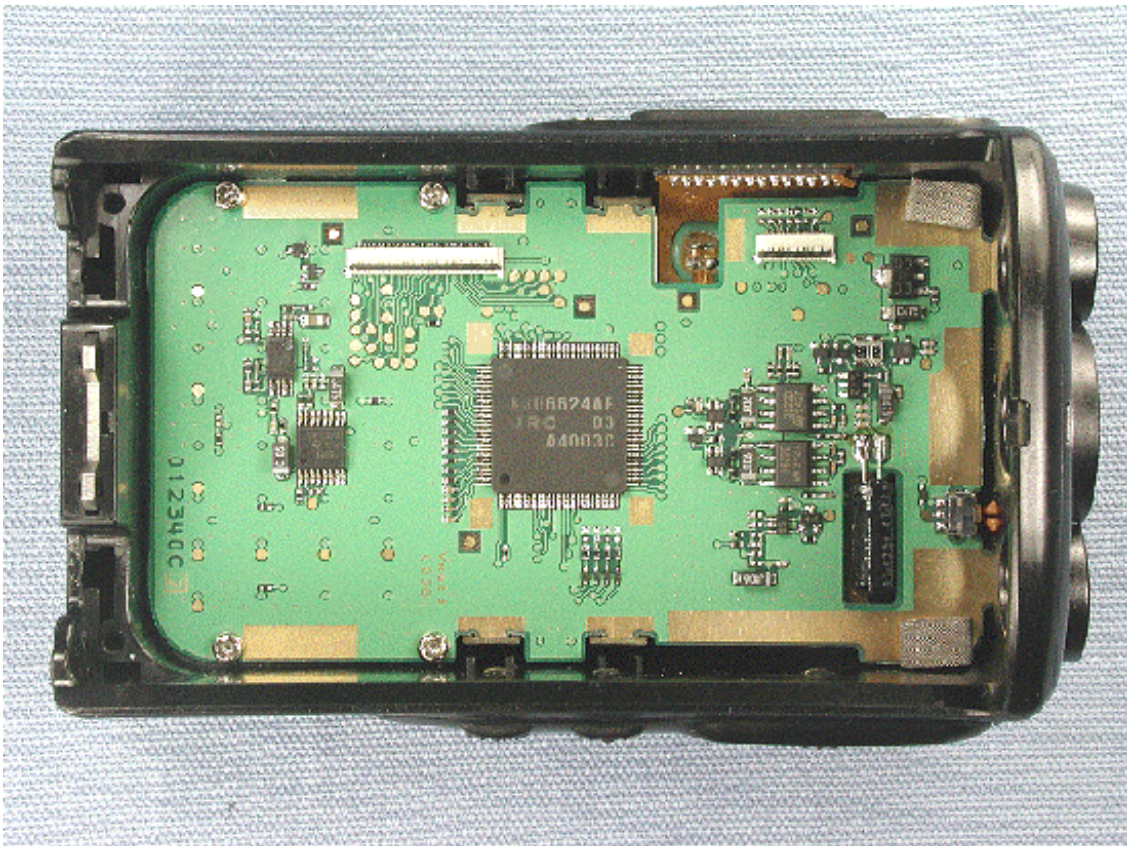

Inside view

Front panel and DISPLAY-UNIT

Side-A of MAIN-UNIT

Side-B of MAIN-UNIT with shield cases

Side-B of MAIN-UNIT without shield cases

Side-A of DISPLAY-UNIT with LCD

Side-A of DISPLAY-UNIT without LCD

Side-B of DISPLAY-UNIT

Side-A of CONNECTION-UNIT

Side-B of CONNECTION-UNIT

Inside of front panel (for VX-829/879)

Inside of front panel (for VX-824/874)

Inside of front panel (for VX-821/871)

Inside of chassis

Inside of Battery charger

Inside of Speaker/Microphone