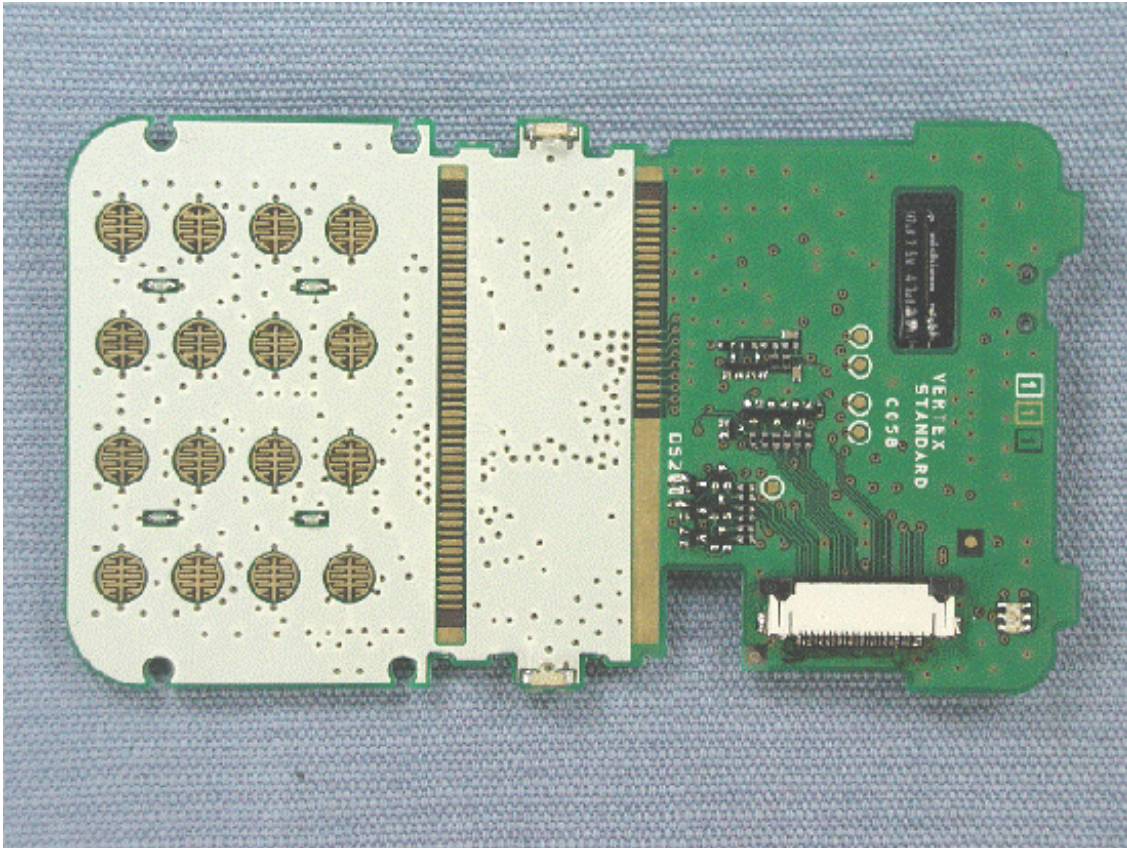

Inside view

Front panel and DISPLAY-UNIT

Side-A of MAIN-UNIT

Side-B of MAIN-UNIT with shield cases

Side-B of MAIN-UNIT without shield cases

Side-A of DISPLAY-UNIT with LCD

Side-A of DISPLAY-UNIT without LCD

Side-B of DISPLAY-UNIT

Side-A of CONNECTION-UNIT

Side-B of CONNECTION-UNIT

Inside of front panel (for VX-829/879)

Inside of front panel (for VX-824/874)

Inside of front panel (for VX-821/871)

Inside of chassis

Inside of Battery charger

Inside of Speaker/Microphone