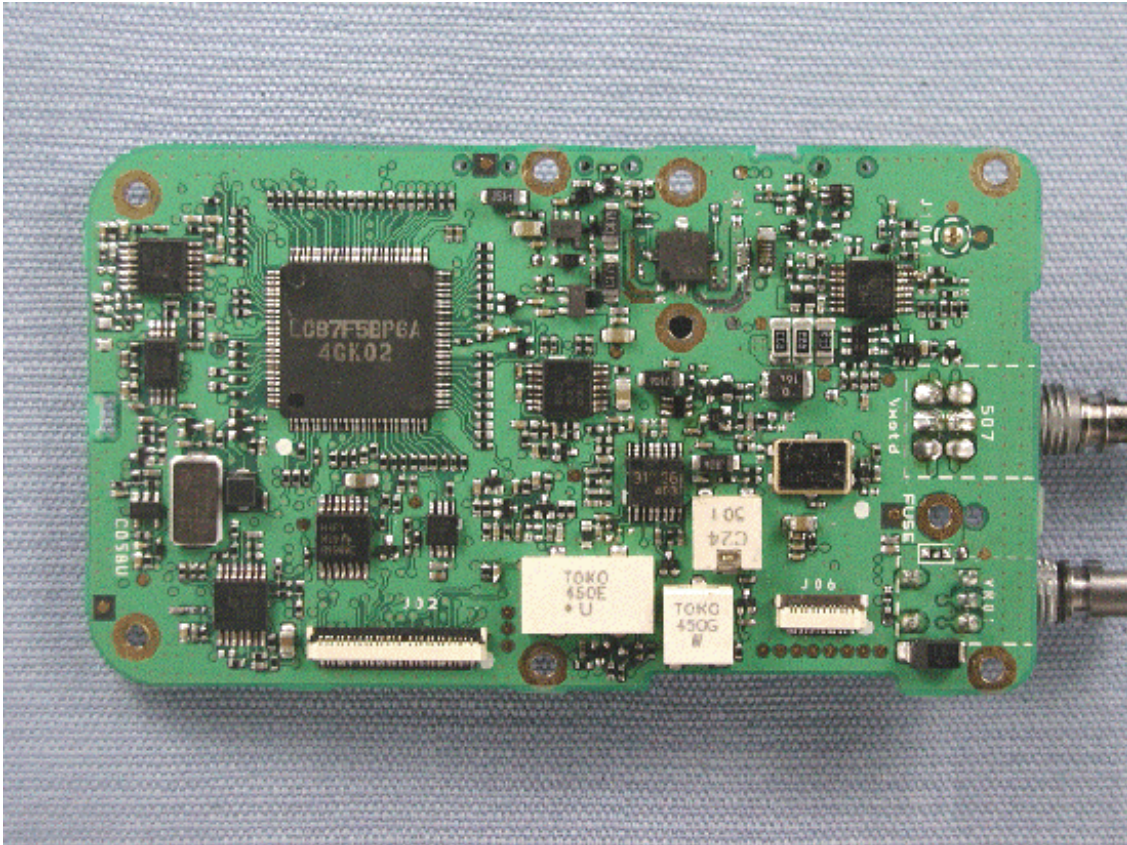

Inside view

Front panel and DISPLAY-UNIT

Side-A of MAIN-UNIT

Side-B of MAIN-UNIT with shield cases

Side-B of MAIN-UNIT without shield cases

Side-A of DISPLAY-UNIT with LCD

Side-A of DISPLAY-UNIT without LCD

Side-B of DISPLAY-UNIT

Side-A of CONNECTION-UNIT

Side-B of CONNECTION-UNIT

Inside of front panel (for VX-829/879)

Inside of front panel (for VX-824/874)

Inside of front panel (for VX-821/871)

Inside of chassis