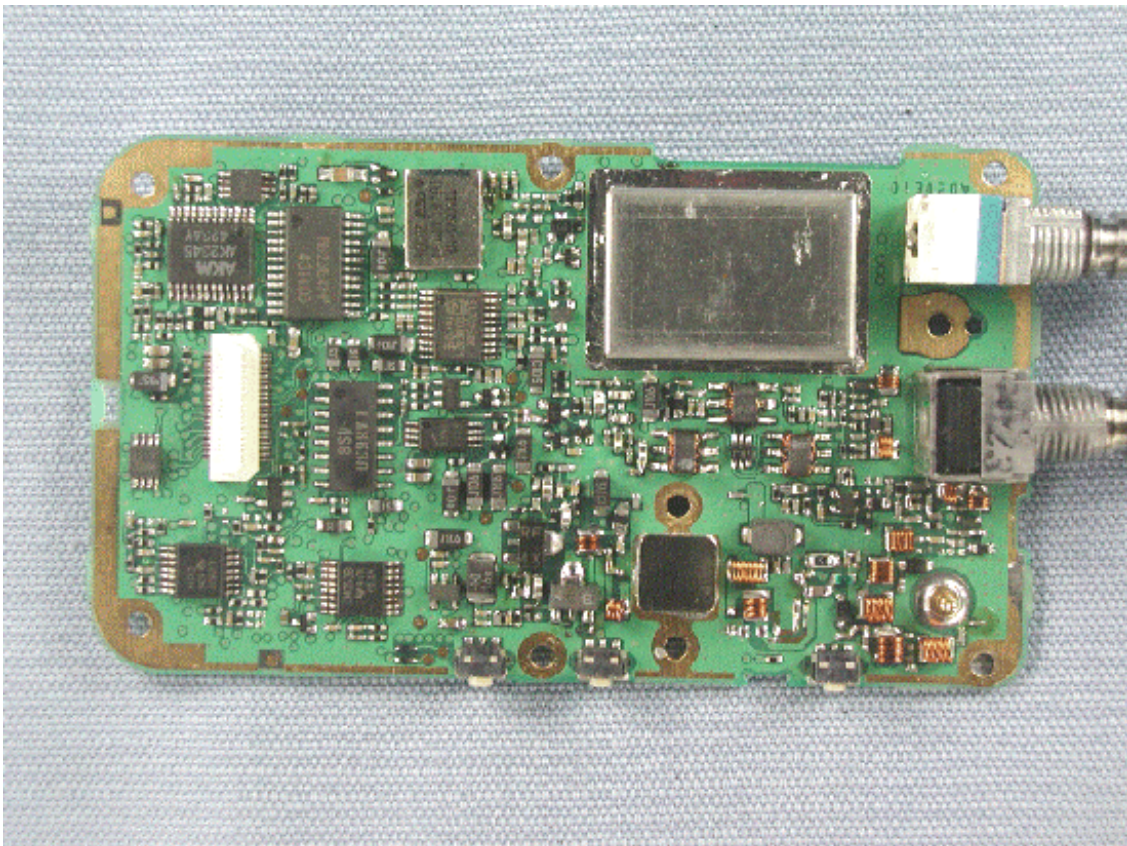

Inside view

Front panel and DISPLAY-UNIT

Side-A of MAIN-UNIT

Side-B of MAIN-UNIT with shield cases

Side-B of MAIN-UNIT without shield cases

Side-A of DISPLAY-UNIT with LCD

Side-A of DISPLAY-UNIT without LCD

Side-B of DISPLAY-UNIT

Side-A of CONNECTION-UNIT

Side-B of CONNECTION-UNIT

Inside of front panel (for VX-829/879)

Inside of front panel (for VX-824/874)

Inside of front panel (for VX-821/871)

Inside of chassis