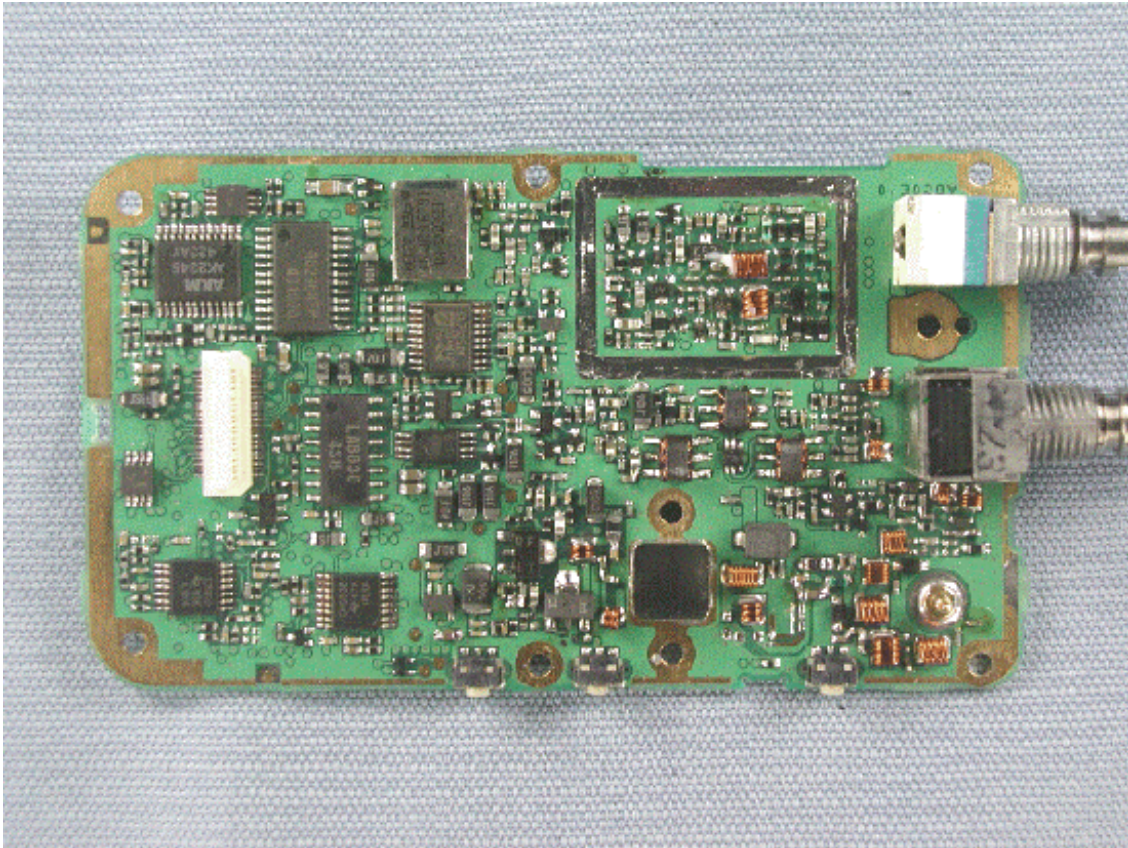

Inside view

Front panel and DISPLAY-UNIT

Side-A of MAIN-UNIT

Side-B of MAIN-UNIT with shield cases

Side-B of MAIN-UNIT without shield cases

Side-A of DISPLAY-UNIT with LCD

Side-A of DISPLAY-UNIT without LCD

Side-B of DISPLAY-UNIT

Side-A of CONNECTION-UNIT

Side-B of CONNECTION-UNIT

Inside of front panel (for VX-829/879)

Inside of front panel (for VX-824/874)

Inside of front panel (for VX-821/871)

Inside of chassis