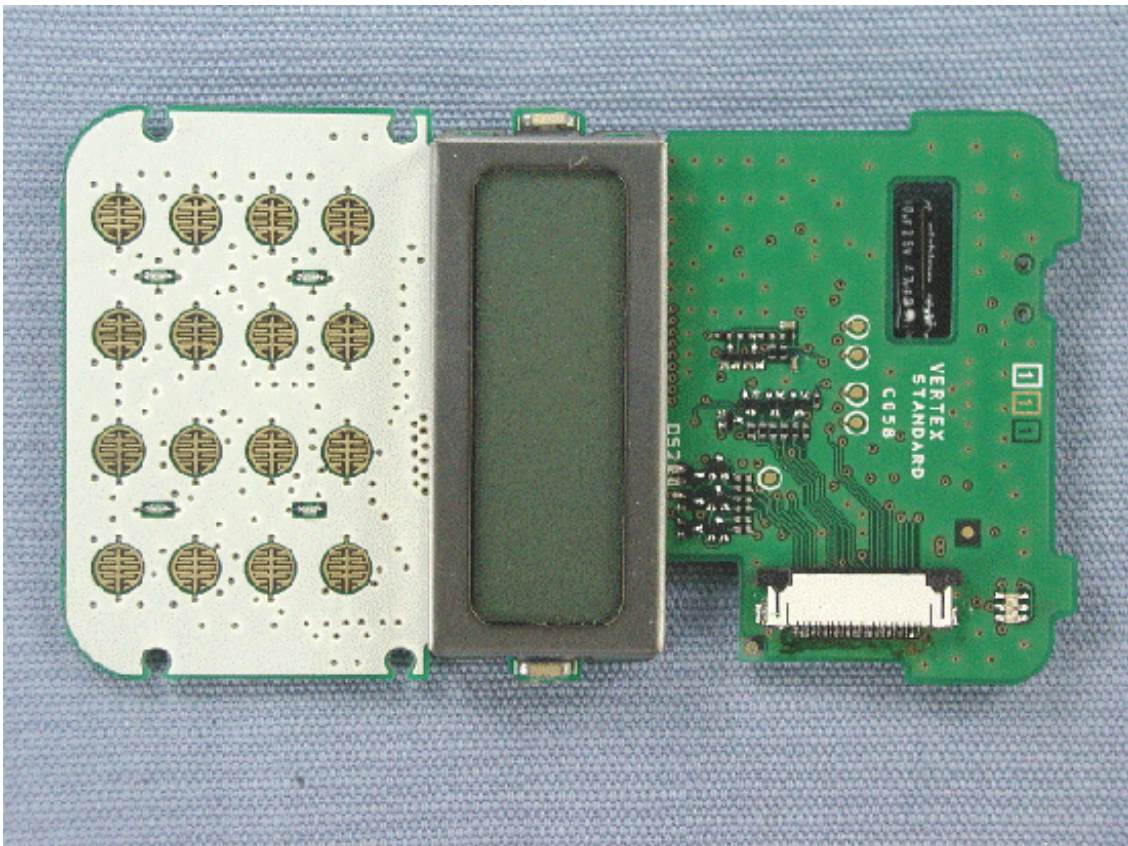

Inside view

Front panel and DISPLAY-UNIT

Side-A of MAIN-UNIT

Side-B of MAIN-UNIT with shield cases

Side-B of MAIN-UNIT without shield cases

Side-A of DISPLAY-UNIT with LCD

Side-A of DISPLAY-UNIT without LCD

Side-B of DISPLAY-UNIT

Side-A of CONNECTION-UNIT

Side-B of CONNECTION-UNIT

Inside of front panel (for VX-829/879)

Inside of front panel (for VX-824/874)

Inside of front panel (for VX-821/871)

Inside of chassis