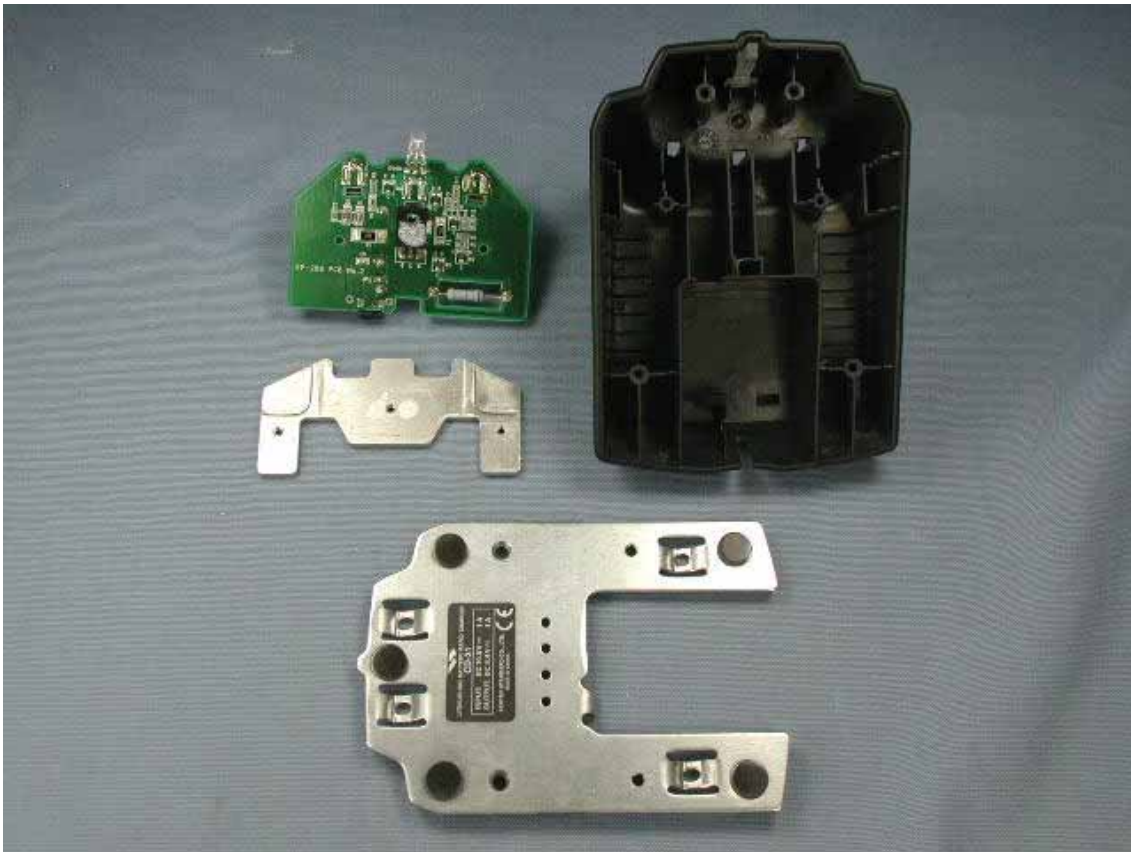

Inside view

Front panel and DISPLAY-UNIT

Side-A of MAIN-UNIT

Side-B of MAIN-UNIT with shield cases

Side-B of MAIN-UNIT without shield cases

Side-A of DISPLAY-UNIT with LCD

Side-A of DISPLAY-UNIT without LCD

Side-B of DISPLAY-UNIT

Side-A of CONNECTION-UNIT

Side-B of CONNECTION-UNIT

Inside of front panel (for VX-829/879)

Inside of front panel (for VX-824/874)

Inside of front panel (for VX-821/871)

Inside of chassis

Inside of Battery charger

Inside of Speaker/Microphone