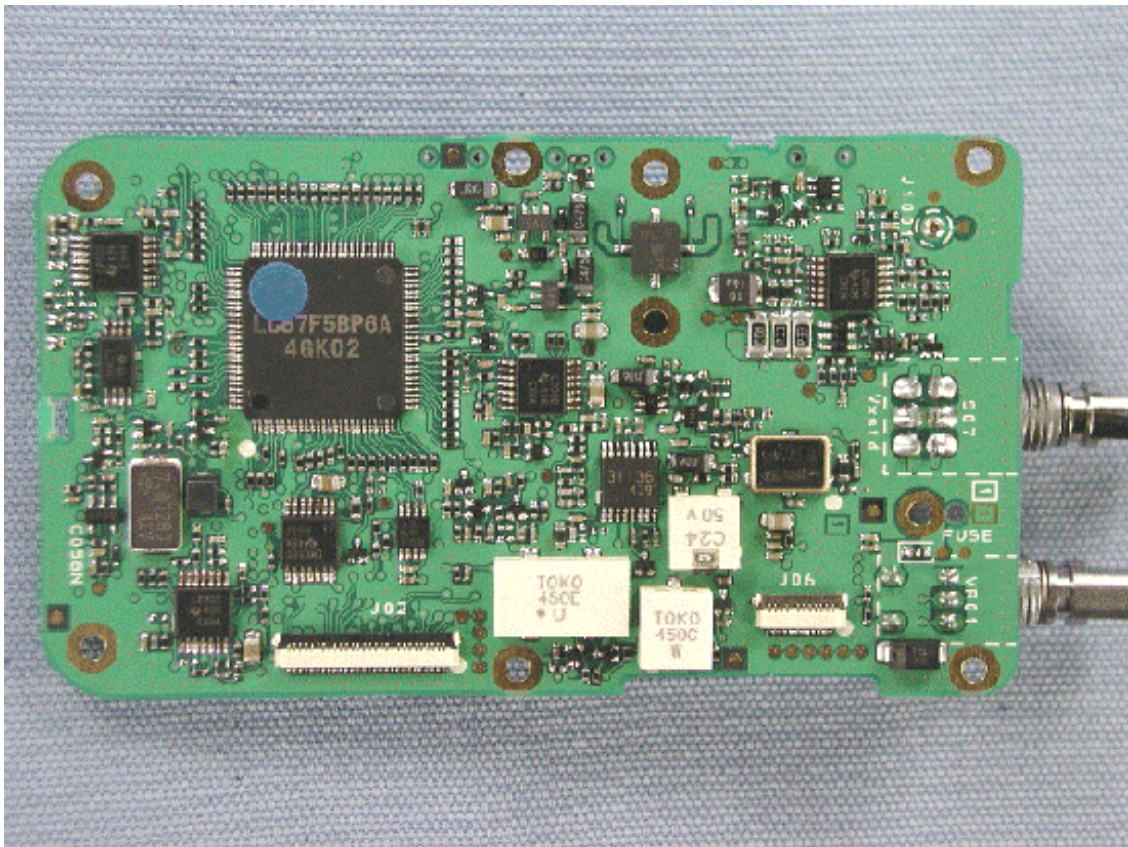

Side-A of MAIN-UNIT

Side-B of MAIN-UNIT with shield case

Side-B of MAIN-UNIT without shield case

Side-A of DISPLAY-UNIT with LCD (VX-824/829/VX-874/879)

Side-A of DISPLAY-UNIT without LCD (VX-824/829/VX-874/879)

Side-B of DISPLAY-UNIT (VX-824/829/VX-874/879)

Front of LCD (for VX-824/829/VX-874/879)

Back of LCD (for VX-824/829/VX-829/879)

Inside of chassis