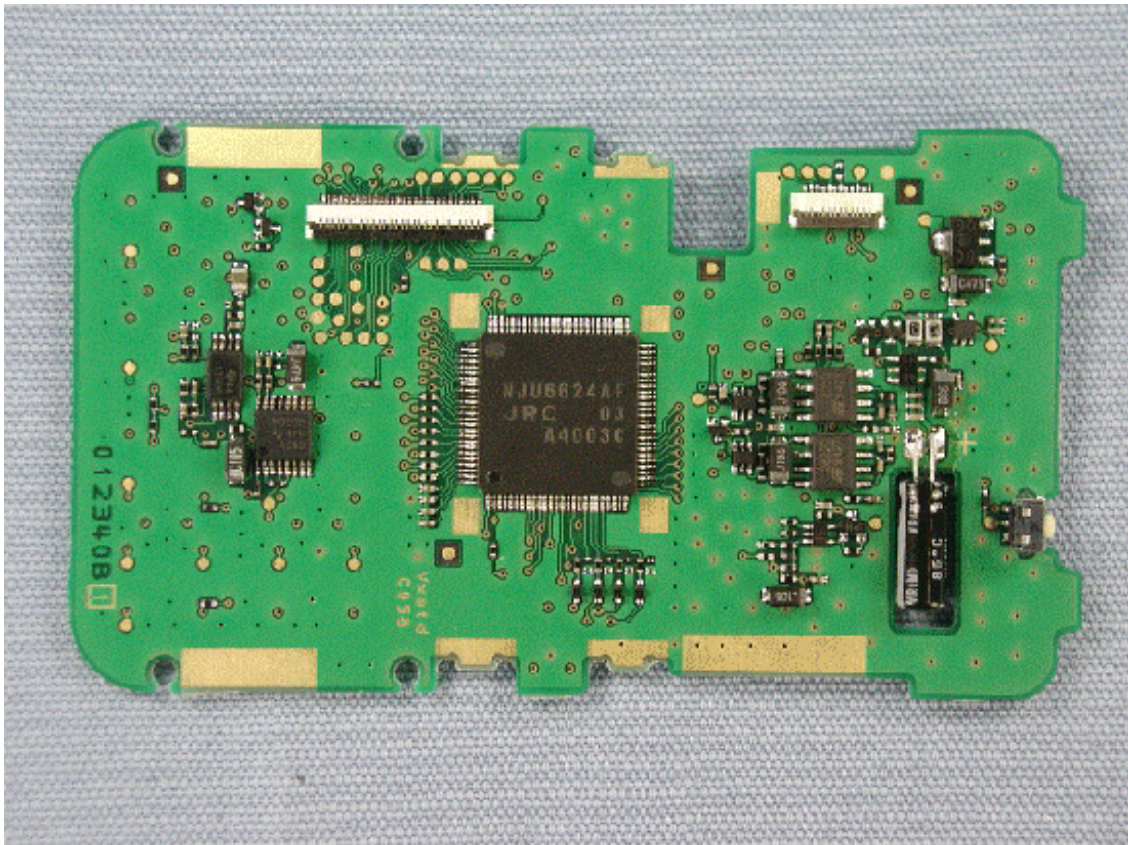

Side-A of MAIN-UNIT

Side-B of MAIN-UNIT with shield case

Side-B of MAIN-UNIT without shield case

Side-A of DISPLAY-UNIT with LCD (VX-824/829/VX-874/879)

Side-A of DISPLAY-UNIT without LCD (VX-824/829/VX-874/879)

Side-B of DISPLAY-UNIT (VX-824/829/VX-874/879)

Front of LCD (for VX-824/829/VX-874/879)

Back of LCD (for VX-824/829/VX-829/879)

Inside of chassis