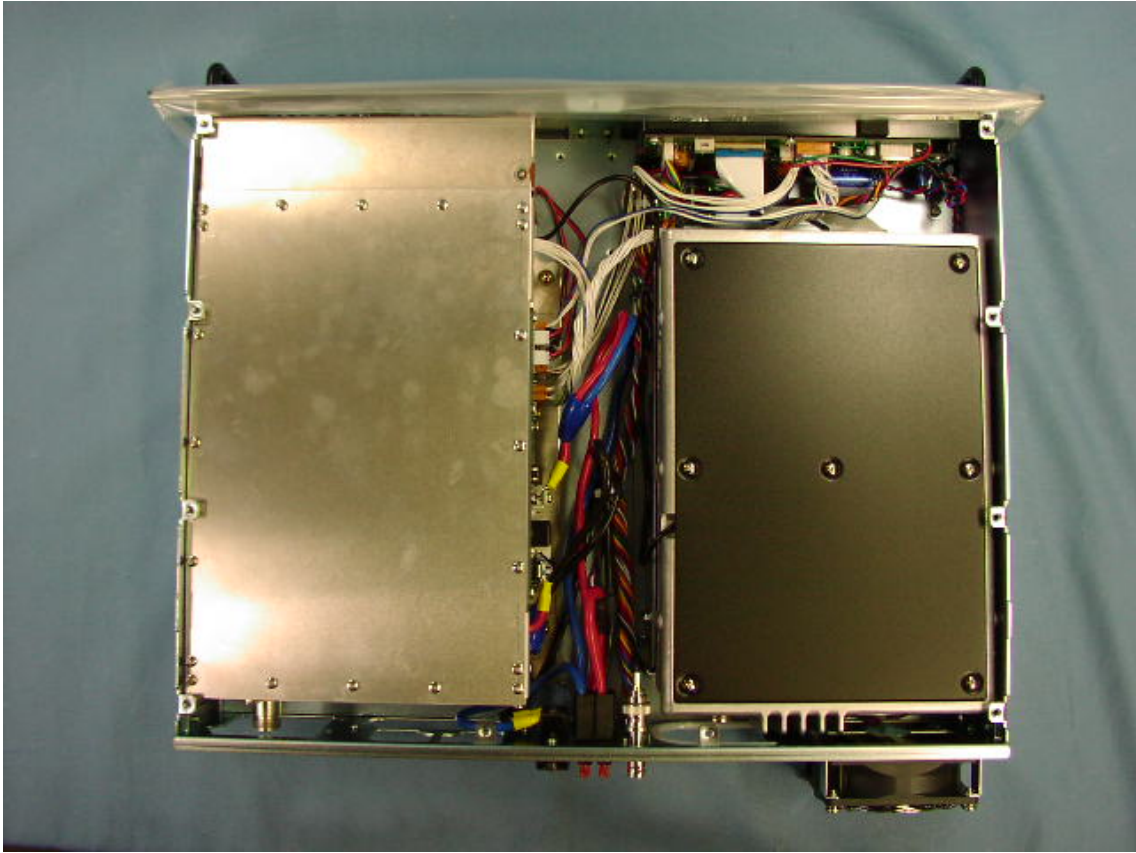

Removed top cover

Removed Shield Cover with PA-UNIT

Replaced Power amplifier Module X2