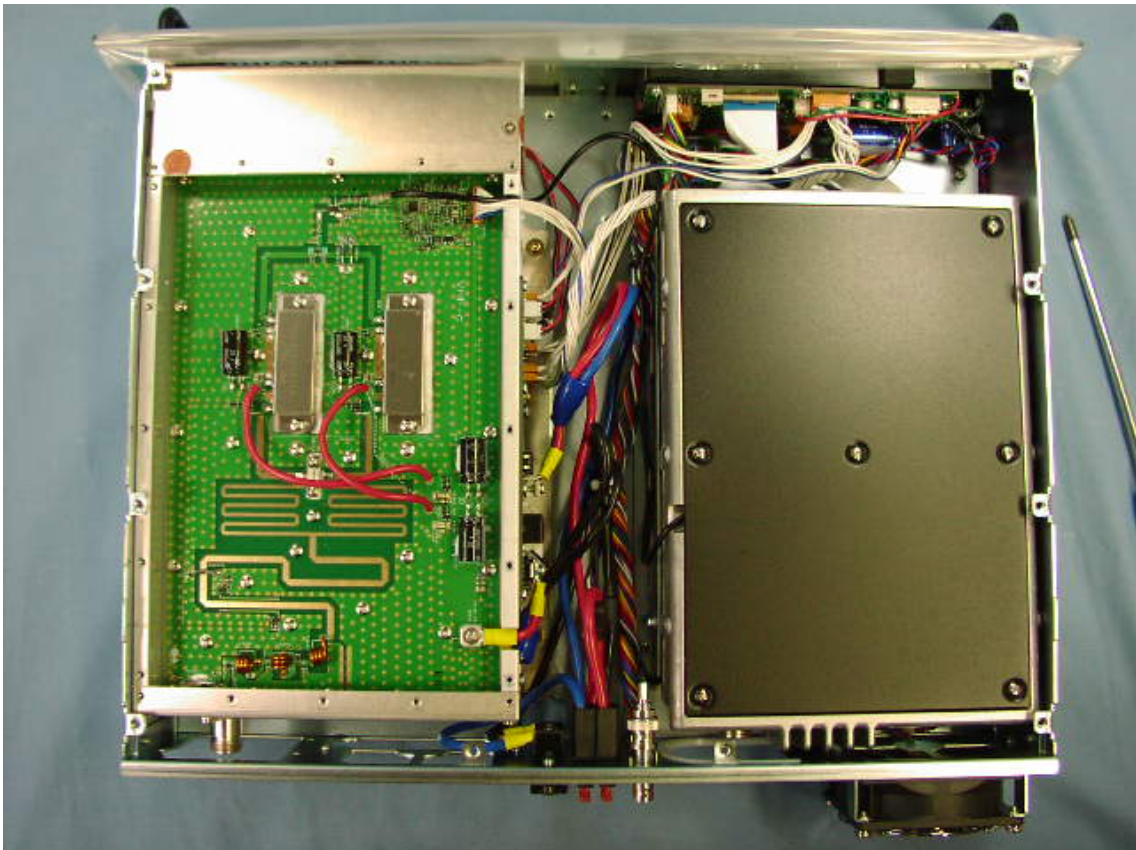

Removed top cover

Removed Shield Cover with PA-UNIT

Replaced Power amplifier Module X2