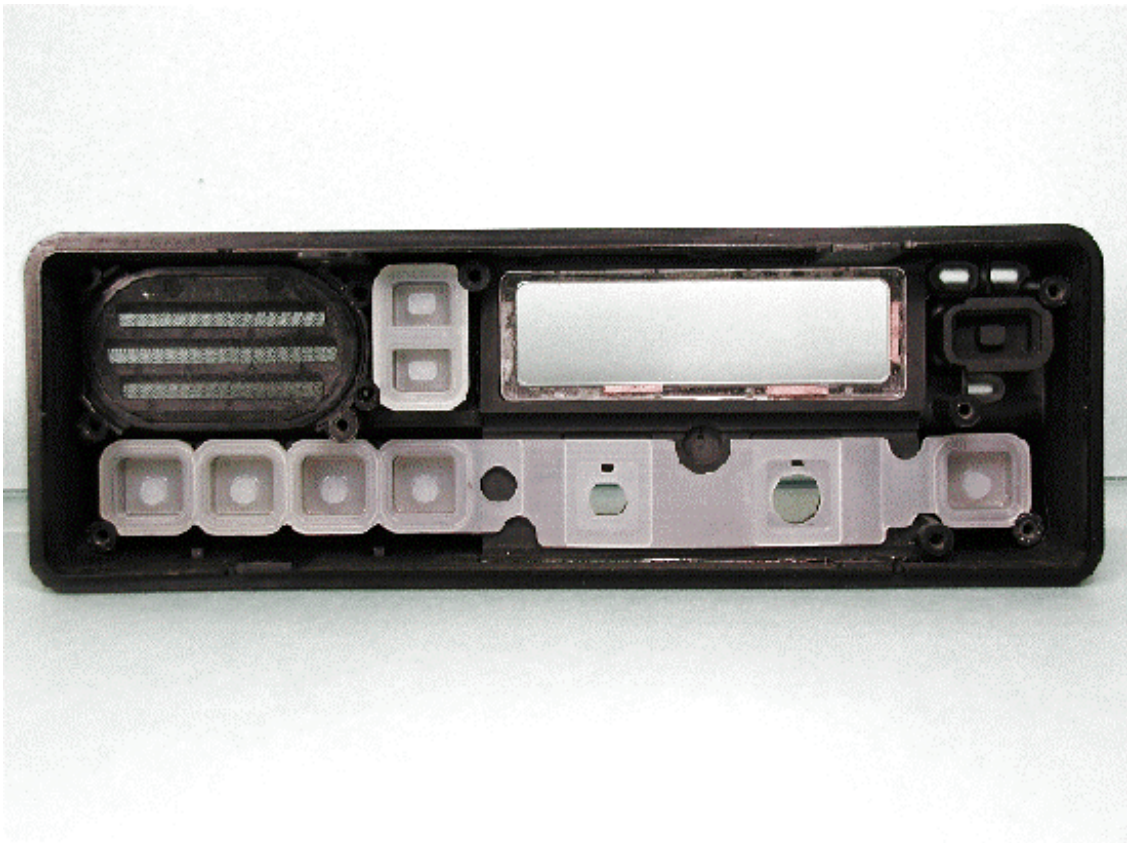

Inside of EUT

Side-A of MAIN-UNIT with shield cases

Side-A of MAIN-UNIT without shield cases

Side-B of MAIN-UNIT

Side-A of DISPLAY-UNIT with LCD

Side-A of DISPLAY-UNIT without LCD

Side-B of DISPLAY-UNIT

Front of LCD

Back of LCD

Side-A of KEY-UNIT

Side-B of KEY-UNIT

Side-A of VR-UNIT

Side-B of VR-UNIT

Side-A of MIC-CONN-UNIT

Side-B of MIC-CONN-UNIT

Inside of front panel

Inside of chassis

Inside of microphone